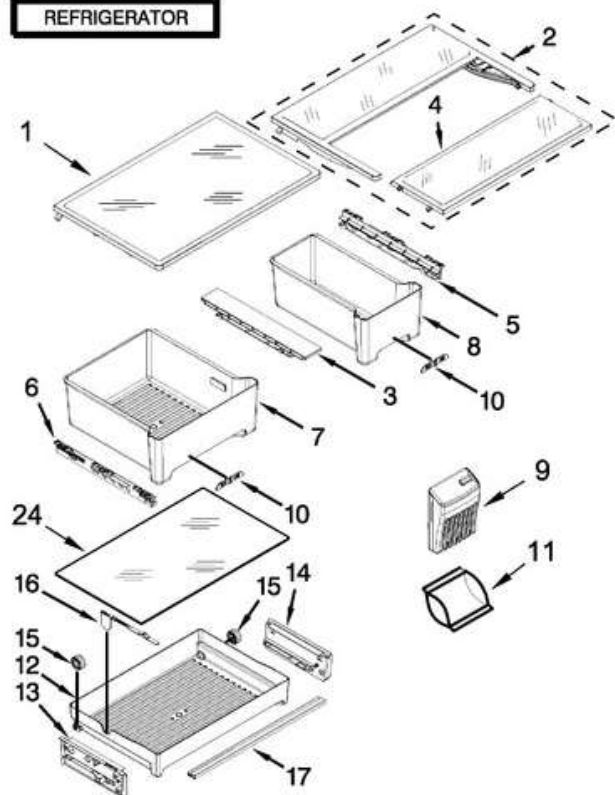

MFF2055YEM00

SHELF PARTS

REFRIGERATOR