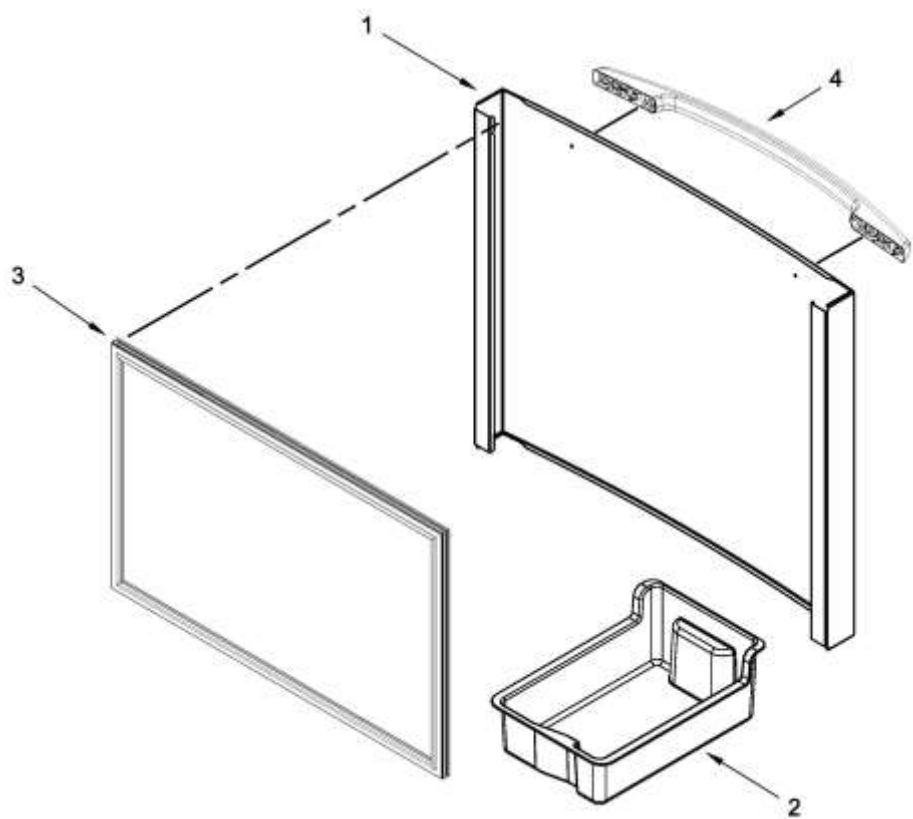

MFF2055YEM00

FREEZER DOOR PARTS

MFF2055YEM00

1	LW10353182	Door, Freezer
1	LW10413530	Door, Freezer
1	LW10413531	Door, Freezer
2	W10378263	Pan, Ice
3	W10460611	Gasket, Freezer (BEIGE) (Replaces: W10465758)
3	W10460583	Gasket, Freezer (BLACK) (Replaces: W10465761)
3	W10836785	Gasket, Freezer (GREY) (Replaces: W10465762)
4	W10360538	Assembly, Handle
4	W10409179	Assembly, Handle
4	W10409180	Assembly, Handle