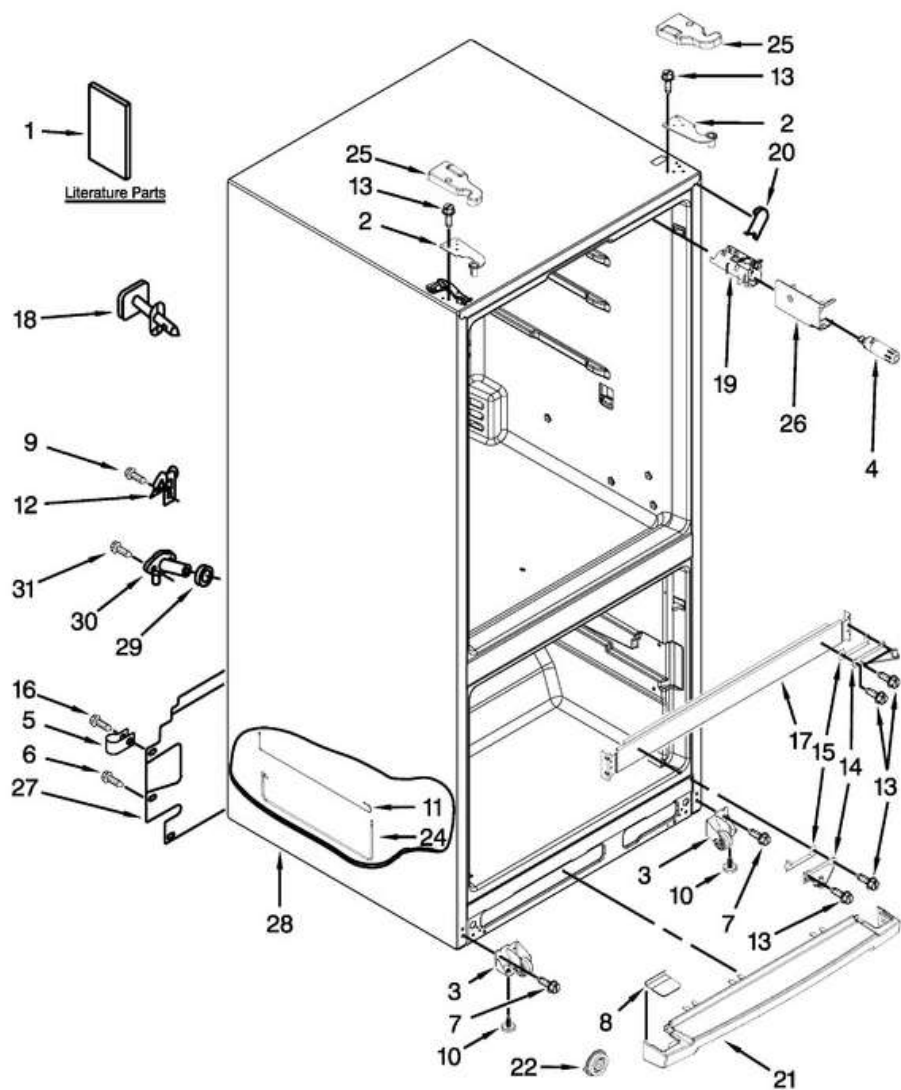

## CABINET PARTS

## MFF2055YEM00

1	W10405120	Use And Care Guide
1	W10458271	Energy Guide
1	2225623	Icemaker Service Sheet
1	W10536929	Service And Wiring Sheet
2	W10546298	Hinge, Top (LEFT HAND)
2	W10546299	Hinge, Top (RIGHT HAND)
3	W10359256	Roller, Front (LEFT HAND)
3	W10359255	Roller, Front (RIGHT HAND)
4	EDR1RXD1	Filter, Water (Replaces: W10217316)
5	2185788	Clamp, Tube (Replaces: M0108107)
6	488729	Screw (Replaces: 2262176)
7	489497	Screw
8	W10339257	Cover, Toe Grille (WHITE)
8	W10353930	Cover, Toe Grille (BLACK)
8	W10353932	Cover, Toe Grille (GREY)
9	489442	Screw
10	W10141622	Brake, Roller (Replaces: W10141622)
11	W10449880	Tube, Filter Inlet
12	3196256	Clamp, Power Cord (Replaces: 549193)
13	489497	Screw
14	W10521409	Hinge, Center (RIGHT HAND)
14	W10521411	Hinge, Center (LEFT HAND)
15	W10450363	Shim, Center Hinge
16	489442	Screw
17	N/P	Rail, Center
18	N/P	Fitting, Water Tube
19	W10844267	Housing, Water Filter (Replaces: W10346257)
20	W10283960	Cover, Corner (BLACK)
20	W10851579	Cover, Corner (GREY) (Replaces: W10283961)
20	W10283959	Cover, Corner (WHITE)
21	W10353933	Grille, Toe (BLACK)
21	W10353935	Grille, Toe (GREY)
21	W10300127	Grille, Toe (WHITE)
22	W10331226	Drum, Toe Grille
24	W10449611	Tube, Filter Outlet
25	W10465771	Cover, Hinge (LEFT HAND (BLACK))

## FREEZER DOOR PARTS