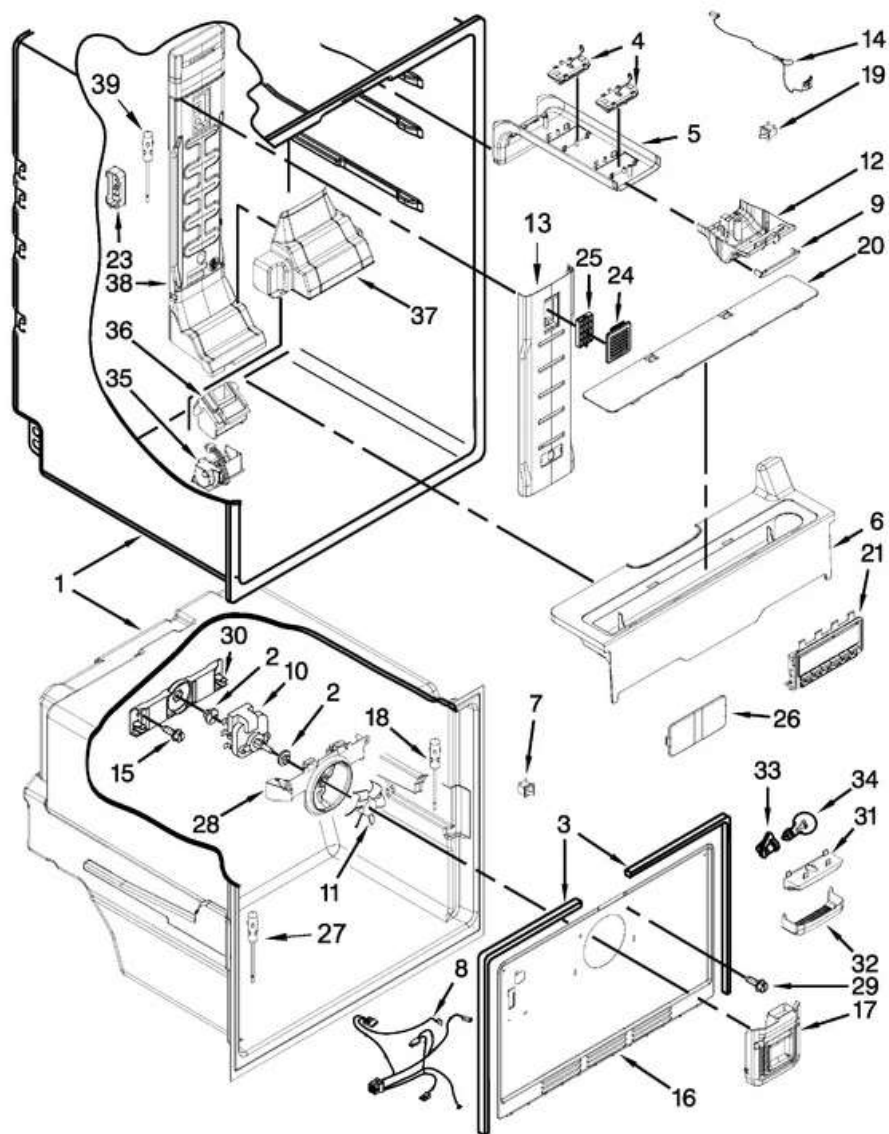

25	W10465767	Cover, Hinge (RIGHT HAND (GREY))
25	W10465768	Cover, Hinge (LEFT HAND (GREY))
25	W10465764	Cover, Hinge (RIGHT HAND (WHITE))
25	W10465765	Cover, Hinge (LEFT HAND (WHITE))
25	W10465770	Cover, Hinge (RIGHT HAND (BLACK))
26	W10306392	Cover, Water Filter
27	W10636716	Cover, Unit (Replaces: W10444800)
28	N/P	Cabinet
29	1106508	Gasket, Seal
30	W10601149	Fitting, Water Tube
31	488163	Screw (Replaces: 488208)

MFF2055YEM00

LINER PARTS