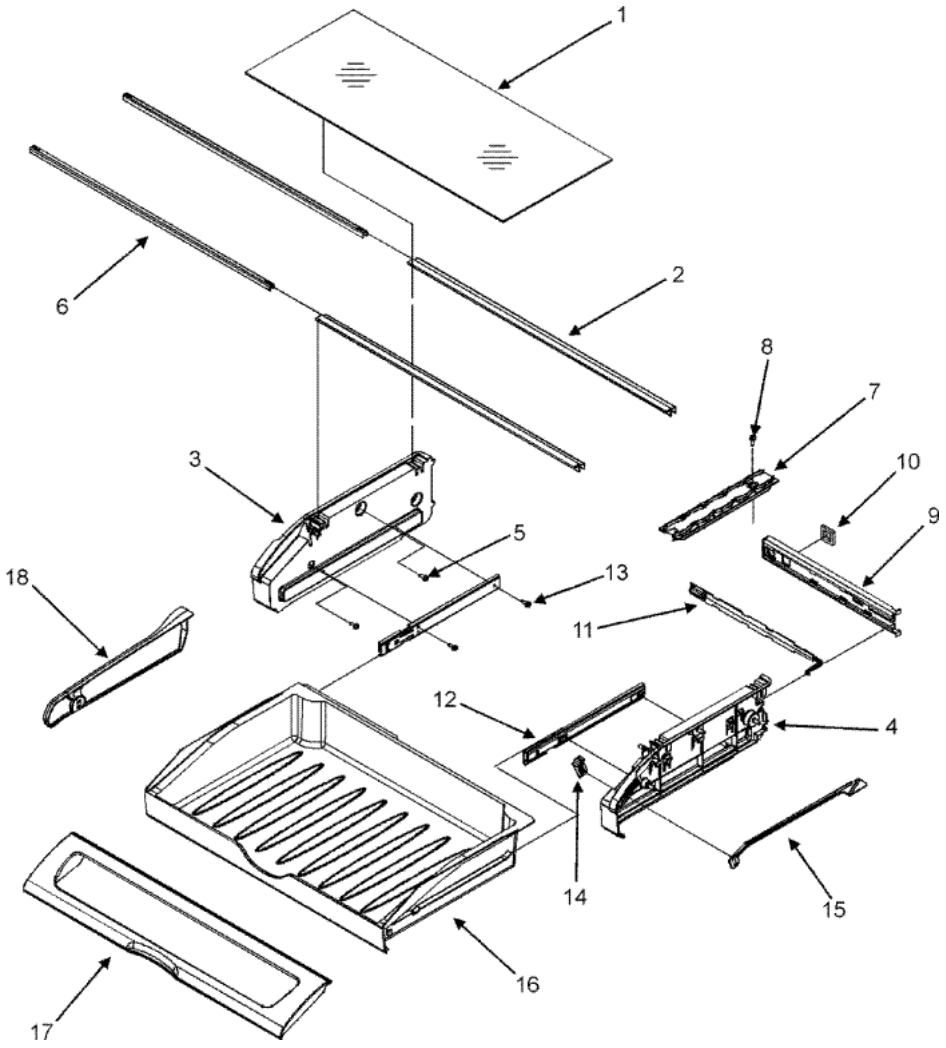

MFI2568AES PANTRY