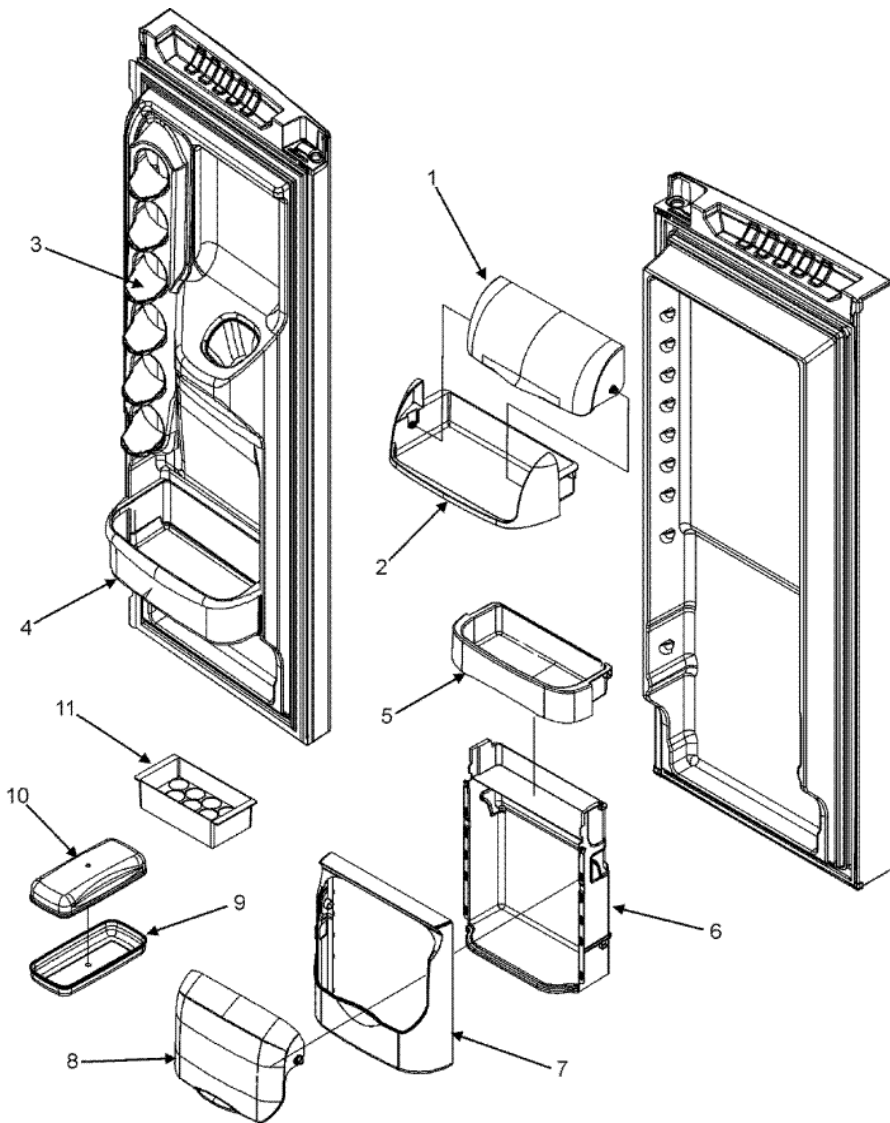

Distribuidor Autorizado

SurteRápido.com

Venta de Refacciones
Electrodomesticas

MFI2568AES REF DOOR STORAGE