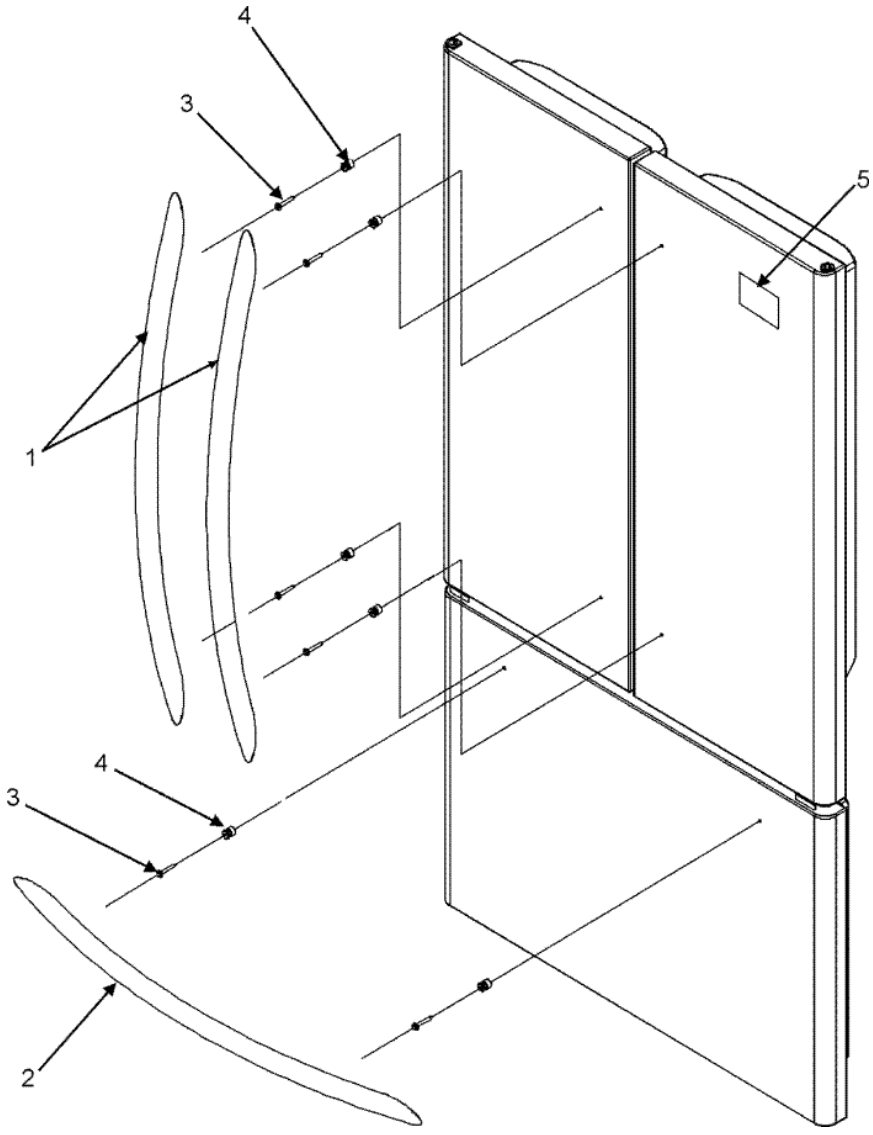

MFI2568AES HANDLES