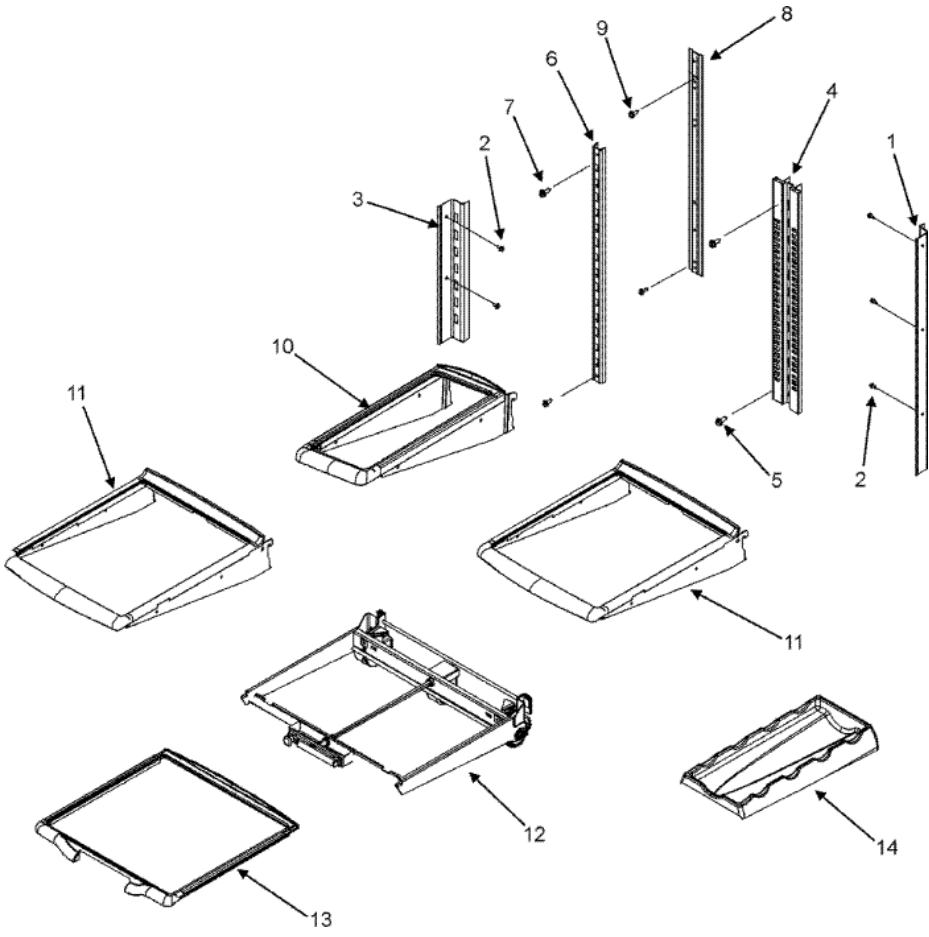

MFI2568AES SHELVES

MFI2568AES SHELVES

1	67006355	LADDER, SIDE ELEVATOR (S/P)
2	M0238642	SCREW, SM (S/P)
3	67006354	LADDER, SIDE (LT) (S/P)
4	67006356	LADDER, CENTER ELEVATOR (S/P)
5	M0211021	SCREW 1" (S/P)
6	67006358	LADDER, CENTER (S/P)
7	67006360	SCREW (S/P)
8	67006536	ADAPTER, CTR LADDER (S/P)
9	M0238636	SCREW-SM (S/P)
10	67006357	SHELF, MINI STATIONARY (S/P)
11	67006351	SHELF, GLIDE (S/P)
12	12753917	FRAME ASSY., ELEVATOR SHELF (S/P)
13	67006352	SHELF, ELEVATOR (S/P)
14	67001656	TRIVET, BOTTLE (S/P)