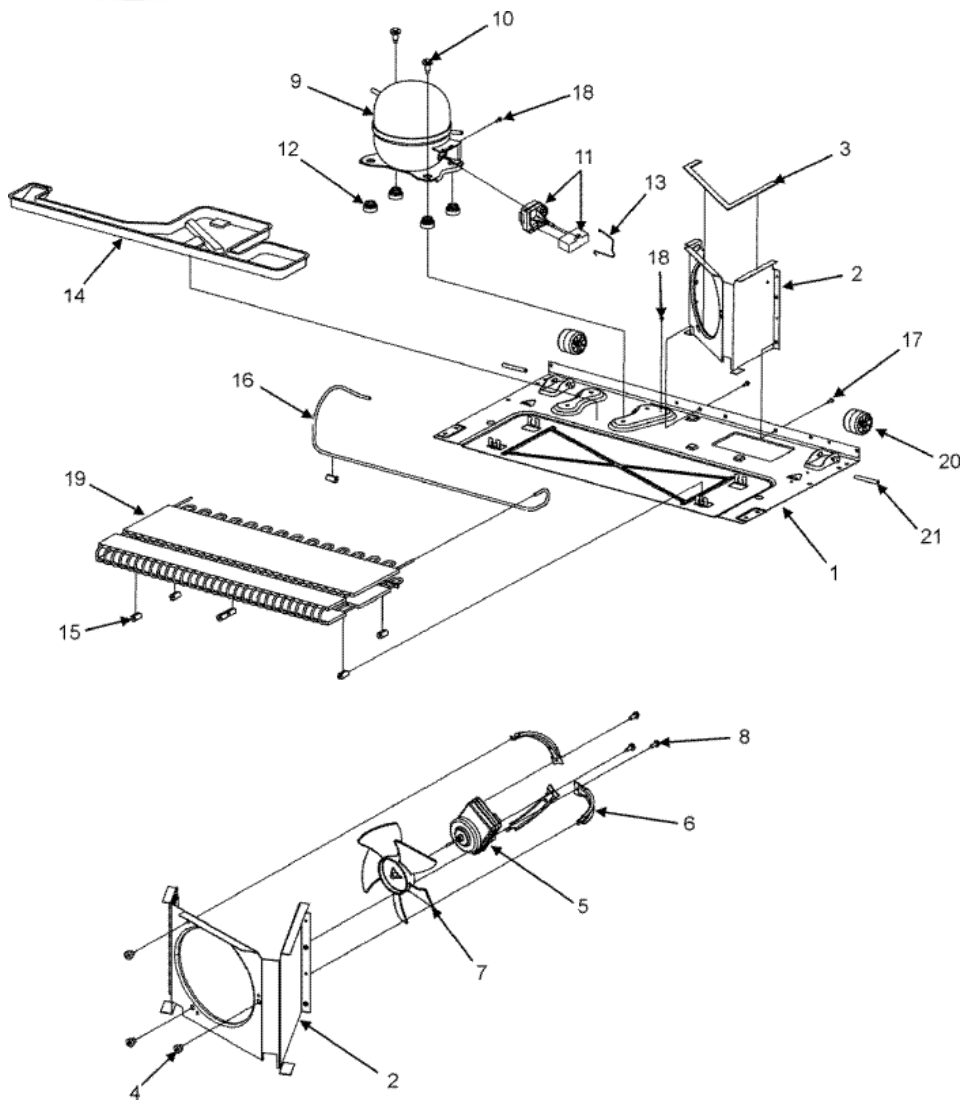

Distribuidor Autorizado

SurteRápido.com

Venta de Refacciones
Electrodomesticas

MFI2568AES COMPRESSOR