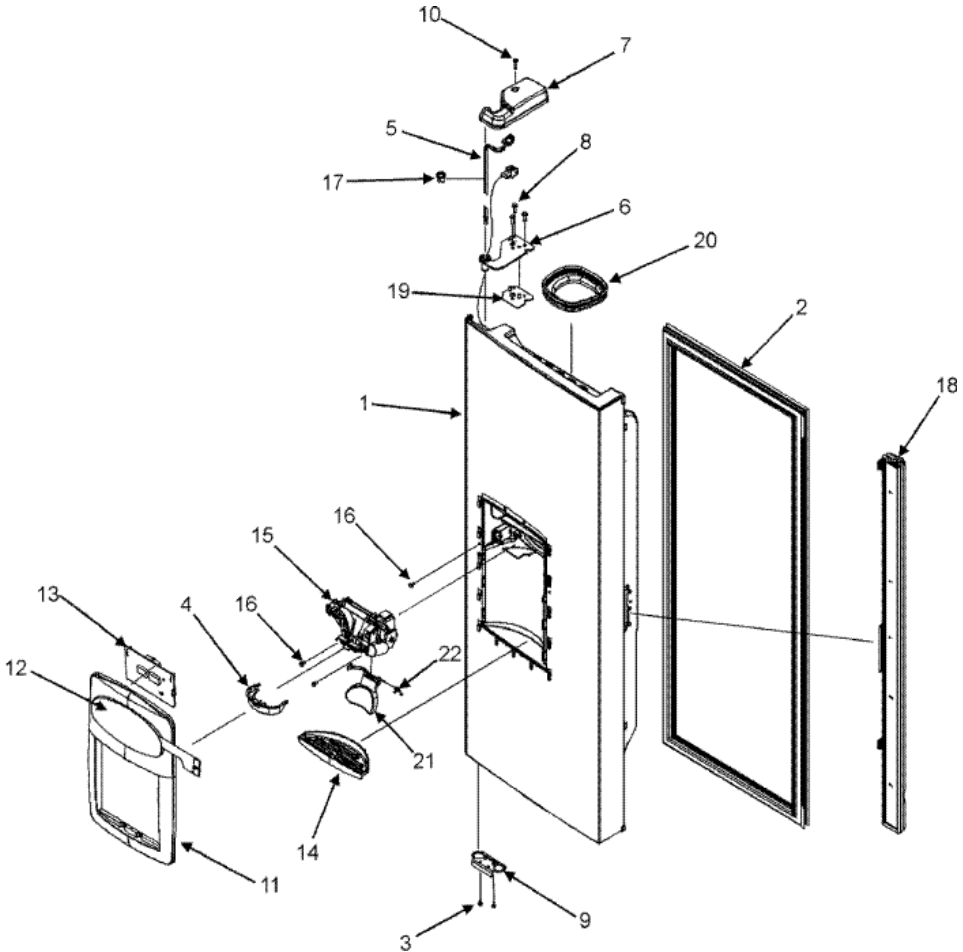

MFI2568AES LEFT REFRIGERATOR DOOR (ICE & WATER)

**MFI2568AES LEFT REFRIGERATOR
DOOR (ICE & WATER)**

1	67006142	DOOR ASSY., LT I&W FOAM(STNLS) (S/P)
2	67006301	GASKET, REF. DOOR (BLK) (S/P)
3	67006287	SCREW, SM (S/P)
4	67006295	RING, TARGET (S/P)
5	12962106	WATERLINE, DOOR (S/P)
6	67005950	HINGE, TOP (S/P)
7	67005951	COVER, TOP HINGE (LT-BLK) (S/P)
8	67006303	SCREW (S/P)
9	67007011	STOP, DOOR (BLK) (S/P)
10	M0202327	SCREW-MACH (S/P)
11	M0238642	SCREW, SM (S/P)
11	67006288	FACADE (BLK) (S/P)
12	67006291	KEYBOARD (BLK) (S/P)
13	67006294	BOARD, L.V.
14	67006399	SUMP, DISPENSER (BLK) (S/P)
15	W10131128	CHUTE, EXTENSION (S/P)
16	M0238642	SCREW, SM (S/P)
17	67005954	CLIP, BUSHING WIRE (S/P)
18	M0238642	SCREW, SM (S/P)
18	67006305	VERT MULLION ASSY. (BLK) (S/P)
19	67006308	SHIM, TOP HINGE (S/P)
20	67007108	SEAL ASSY., ICE CHUTE (S/P)
21	W10131124	PADDLE, DISP. YOKE (BLK) (S/P)
22	12565502	SPRING, CHUTE DR (S/P)