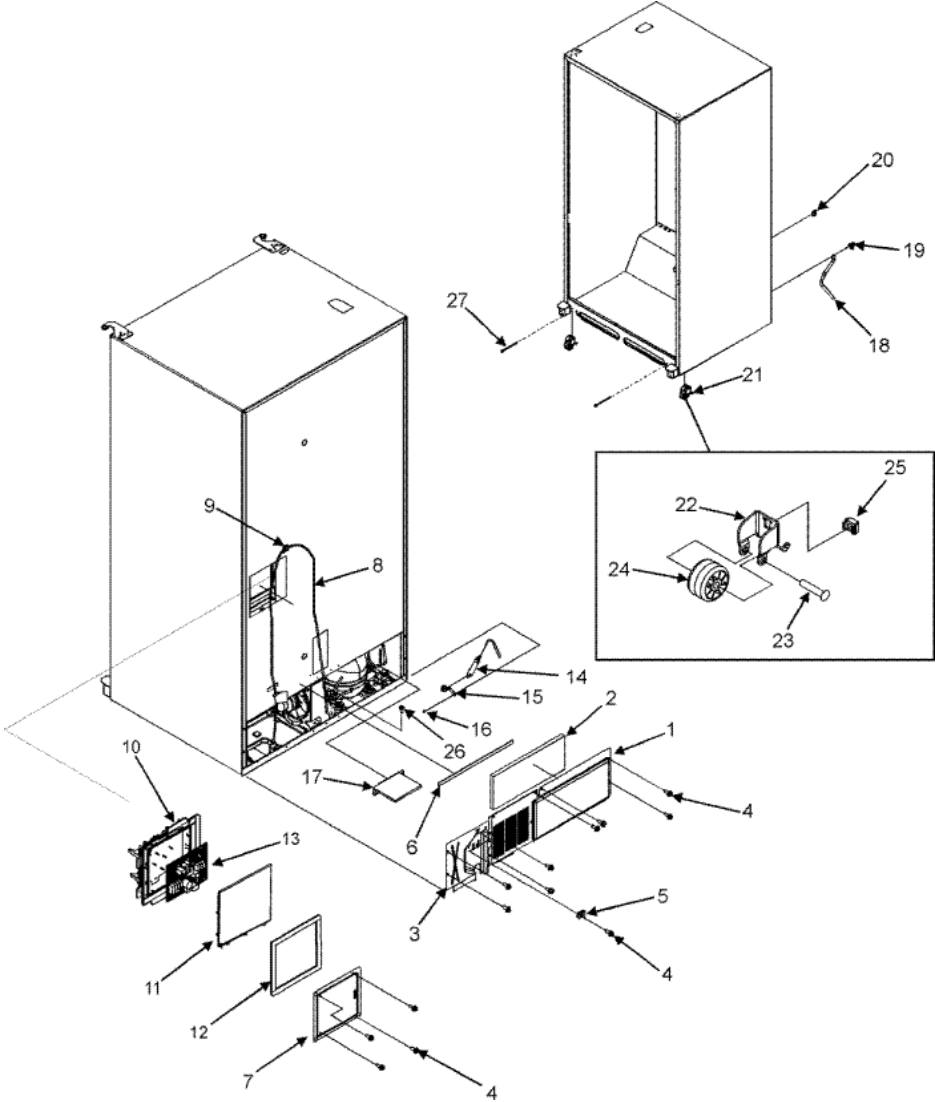

MFI2568AES CABINET BACK/FRONT ROLLERS

MFI2568AES CABINET BACK/FRONT ROLLERS

1	12575101ED	BACK, MACH COMP (S/P)
2	67003796	FIBER, ACOUSTIC (S/P)
3	67005117	COVER, WATER VALVE (S/P)
4	67006425	SCREW, SM (S/P)
5	2221070	CLAMP, TUBE (S/P)
6	B5759649	GASKET, MC BACK (S/P)
7	67006427	COVER, CONTROL BOX (S/P)
8	67006506	CORD, POWER (S/P)
9	M0104102	CLIP, CORD (S/P)
10	67006390	BOX, HV CONTROL (S/P)
11	67006428	LID, HV CONTROL (S/P)
12	67006429	GASKET, HV CONTROL (S/P)
13	12920710	BOARD, HV CONTROL, ICE20 (S/P)
14	B2150504	DRIER (S/P)
15	10547002	CLIP, DRIER (S/P)
16	M0220617	SCREW (S/P)
17	12820504	PAD, ACOUSTIC (S/P)
18	67001066	TUBE, DRAIN (S/P)
19	67001067	CLIP, DRAIN TUBE (S/P)
20	M0104106	CLIP (S/P)
21	12580304	ROLLER BRACKET ASSY (S/P)
22	12456801	BRACKET, ROLLER (S/P)
23	M1205302	RIVET (S/P)
24	67005127	ROLLER (S/P)
25	M0286708	NUT, SPEED (S/P)
26	M0231604	SCREW, TF (S/P)
27	67006611	BOLT, ROLLER ADJ (S/P)