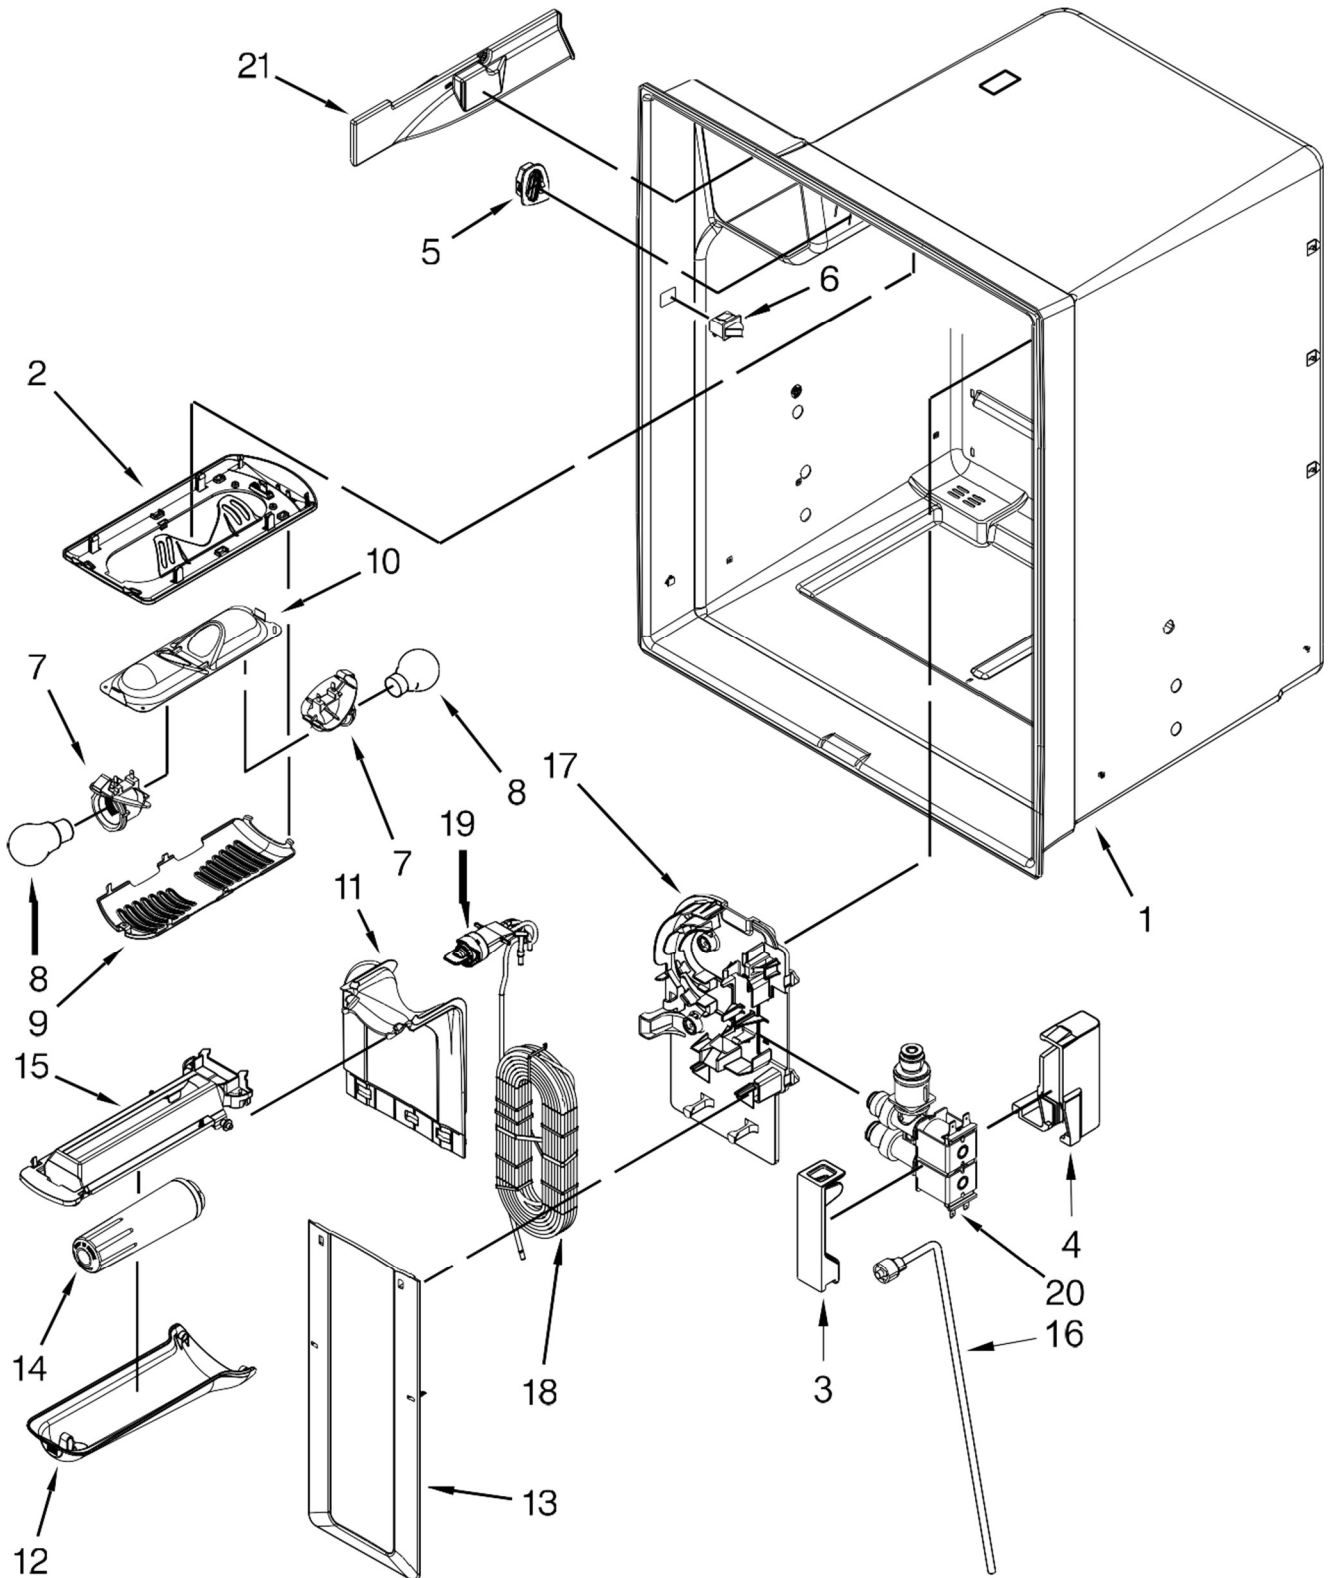

Refrigerador Maytag MFI2570FEZ00

<u>Illus. No.</u>	<u>Part No.</u>	<u>Description</u>
1		Liner (Not A Serviceable Part)
2	W10468891	Module, Light
3	W10118194	Lid, Enclosure
4	W10118193	Enclosure, Water Valve Connector
5	W10555984	Assembly, Air Grille
6	12466103	Switch, Rocker
7	12570701V	Socket, Light

<u>Illus. No.</u>	<u>Part No.</u>	<u>Description</u>
8	W10820003	Lamp, Led
9	12905902	Cover, Light
10	W10443023	Housing, Light
11	12960101	Cover, Upper Water Tank
12	12960301	Cover, Filter
13	12960001	Cover, Lower Water Tank
14	W10735404	Filter, Water
15	12955901	Bracket, Filter Base

<u>Illus. No.</u>	<u>Part No.</u>	<u>Description</u>
16	W10444033	Tube, Water
17	W10334463	Bracket, Water Tank and Valve
18	W10657242	Assembly, Water Tank and Head (Includes Bypass Cartridge)
19	12664501SP	Cartridge, Bypass
20	W10312696	Valve, Water Inlet
21	W10309869	Cover, Wiring