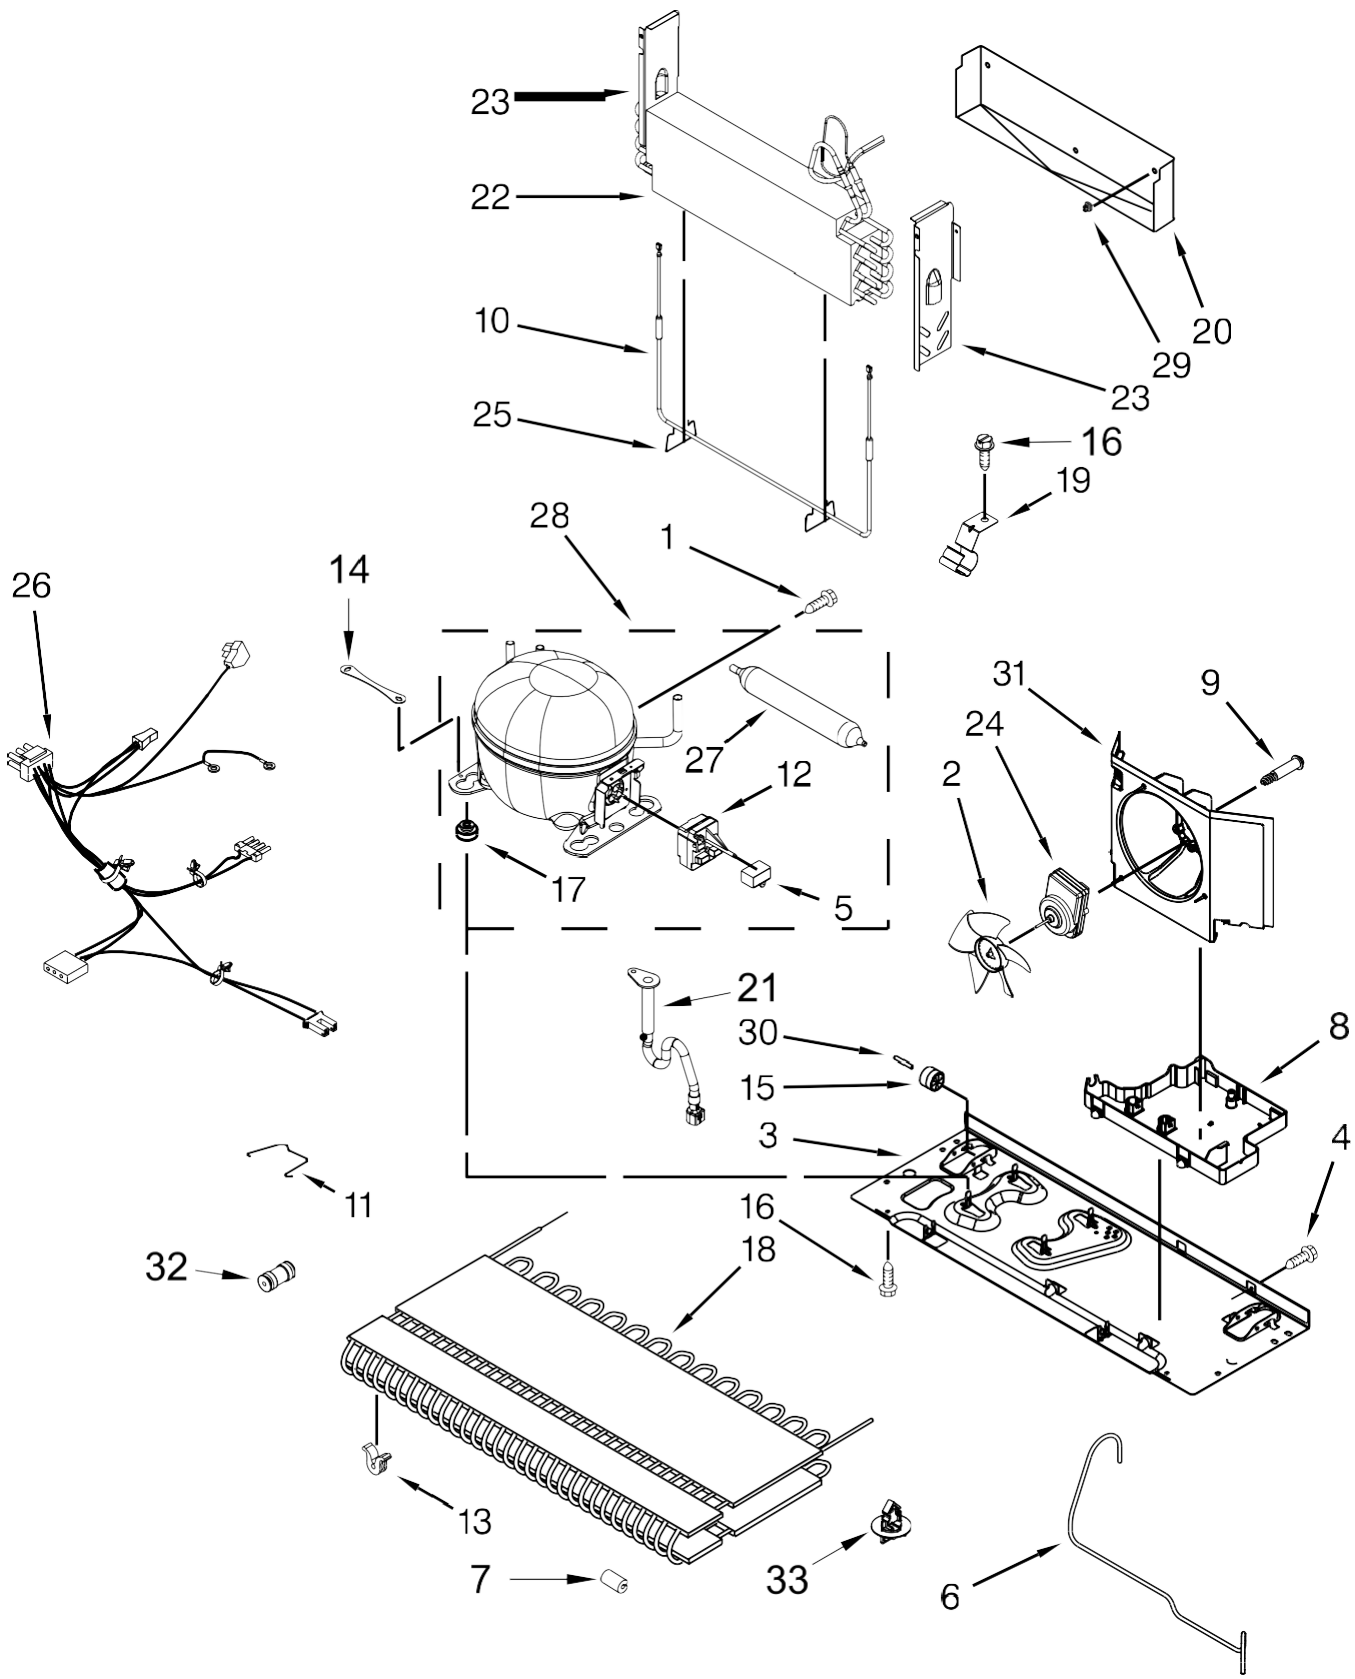

Refrigerador Maytag MFI2570FEZ00

Refrigerador Maytag MFI2570FEZ00

<u>Illus. No.</u>	<u>Part No.</u>	<u>Description</u>
1	12992301	Screw
2	12825803	Blade, Fan
3	W10480111	Basepan
4	12990511	Screw
5	W10350564	Capacitor
6	W10795418	Tube, Discharge
7	2319835	Grommet, Condenser
8	W10655368	Pan, Drain
9	W10622701	Screw
10	12729123	Heater, Defrost
11	W10216075	Strap, Bale
12	W10798748	Device, Start
13	W10137529	Grommet, Condenser
14	W10236396	Strap, Compressor
15	12477102	Roller

<u>Illus. No.</u>	<u>Part No.</u>	<u>Description</u>
16	12992101	Screw
17	W10806346	Grommet, Compressor
18	W10346415	Condenser
19	W10281329	Clip, Drier
20	W10292803	Tray, Drip
21	W10622099	Extension, Drain Tube
22	W10313899	Evaporator
23		Dam
	12963002SP	Left Hand
	12963102SP	Right Hand
24	W10609117	Motor, Condenser Fan
25	10428101	Clip, Heater
26	W10679214	Harness, Unit (Includes Power Cord)
27	W10177049	Drier
28	W10775170	Compressor

<u>Illus. No.</u>	<u>Part No.</u>	<u>Description</u>
29	10623002	Clip, Evaporator
30	12477202	Axle, Roller
31	W10189184	Shroud, Condenser Fan
32	W10334458	Connector, Water Tube
33	W10815863	Clip, Condenser
		Following Parts Not Illustrated
	978025	Valve, Access
	978026	Valve, Access
	978027	Valve, Access
	978028	Valve, Access
	978029	Valve, Access
	978030	Valve, Access
	876764	Valve, Access
		REFRIGERANT CHARGE
		4.50 oz. (R-134A)