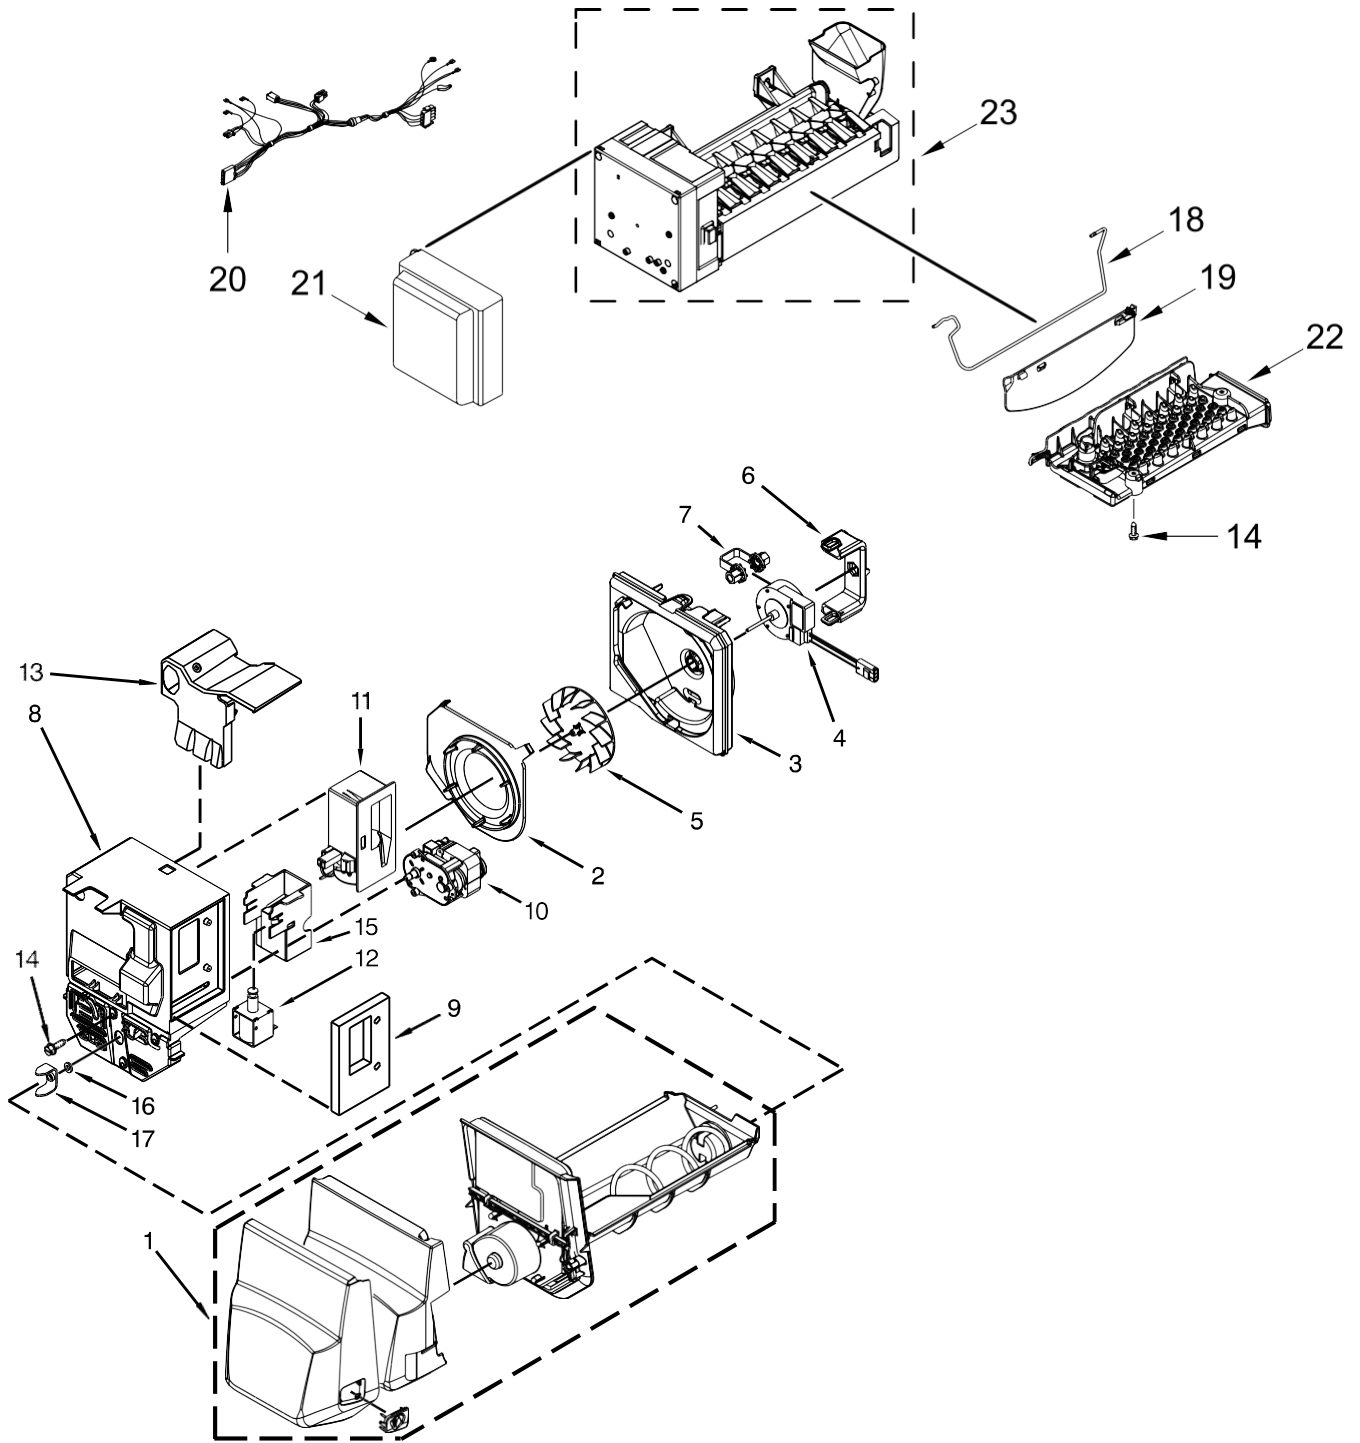

Refrigerador Maytag MFI2570FEZ00

<u>Illus.</u>	<u>No.</u>	<u>Part No.</u>	<u>Description</u>
	1	W10562191	Assembly, Ice Bin
	2	W10121282	Inlet, Blower
	3	W10309863	Scroll, Blower
	4	W10308033	Motor, Fan
	5	W10123444	Wheel, Blower
	6	12956603	Clip, Fan Motor
	7	W10151687	Grommet, Fan Motor
	8	W10309864	Divider, Ice Box
	9	12920001	Gasket, Damper

<u>Illus.</u>	<u>No.</u>	<u>Part No.</u>	<u>Description</u>
	10	W10309868	Motor, Auger
	11	W10196393	Damper, Control
	12	W10309866	Assembly, Solenoid
	13	W10118612	Liner, Divider
	14	12990511	Screw
	15	W10346971	Bracket, Solenoid
	16	W10465946	Washer
	17	63052A001	Yoke, Ice Dispenser
	18	W10378254	Arm, Shutoff

<u>Illus.</u>	<u>No.</u>	<u>Part No.</u>	<u>Description</u>
	19	W10351019	Extension, Shutoff Arm
	20	W10404016	Harness, Icemaker
	21	W10460383	Cover, Front
	22	W10312691	Assembly, Impinger
	23	W10377151	Assembly, Icemaker