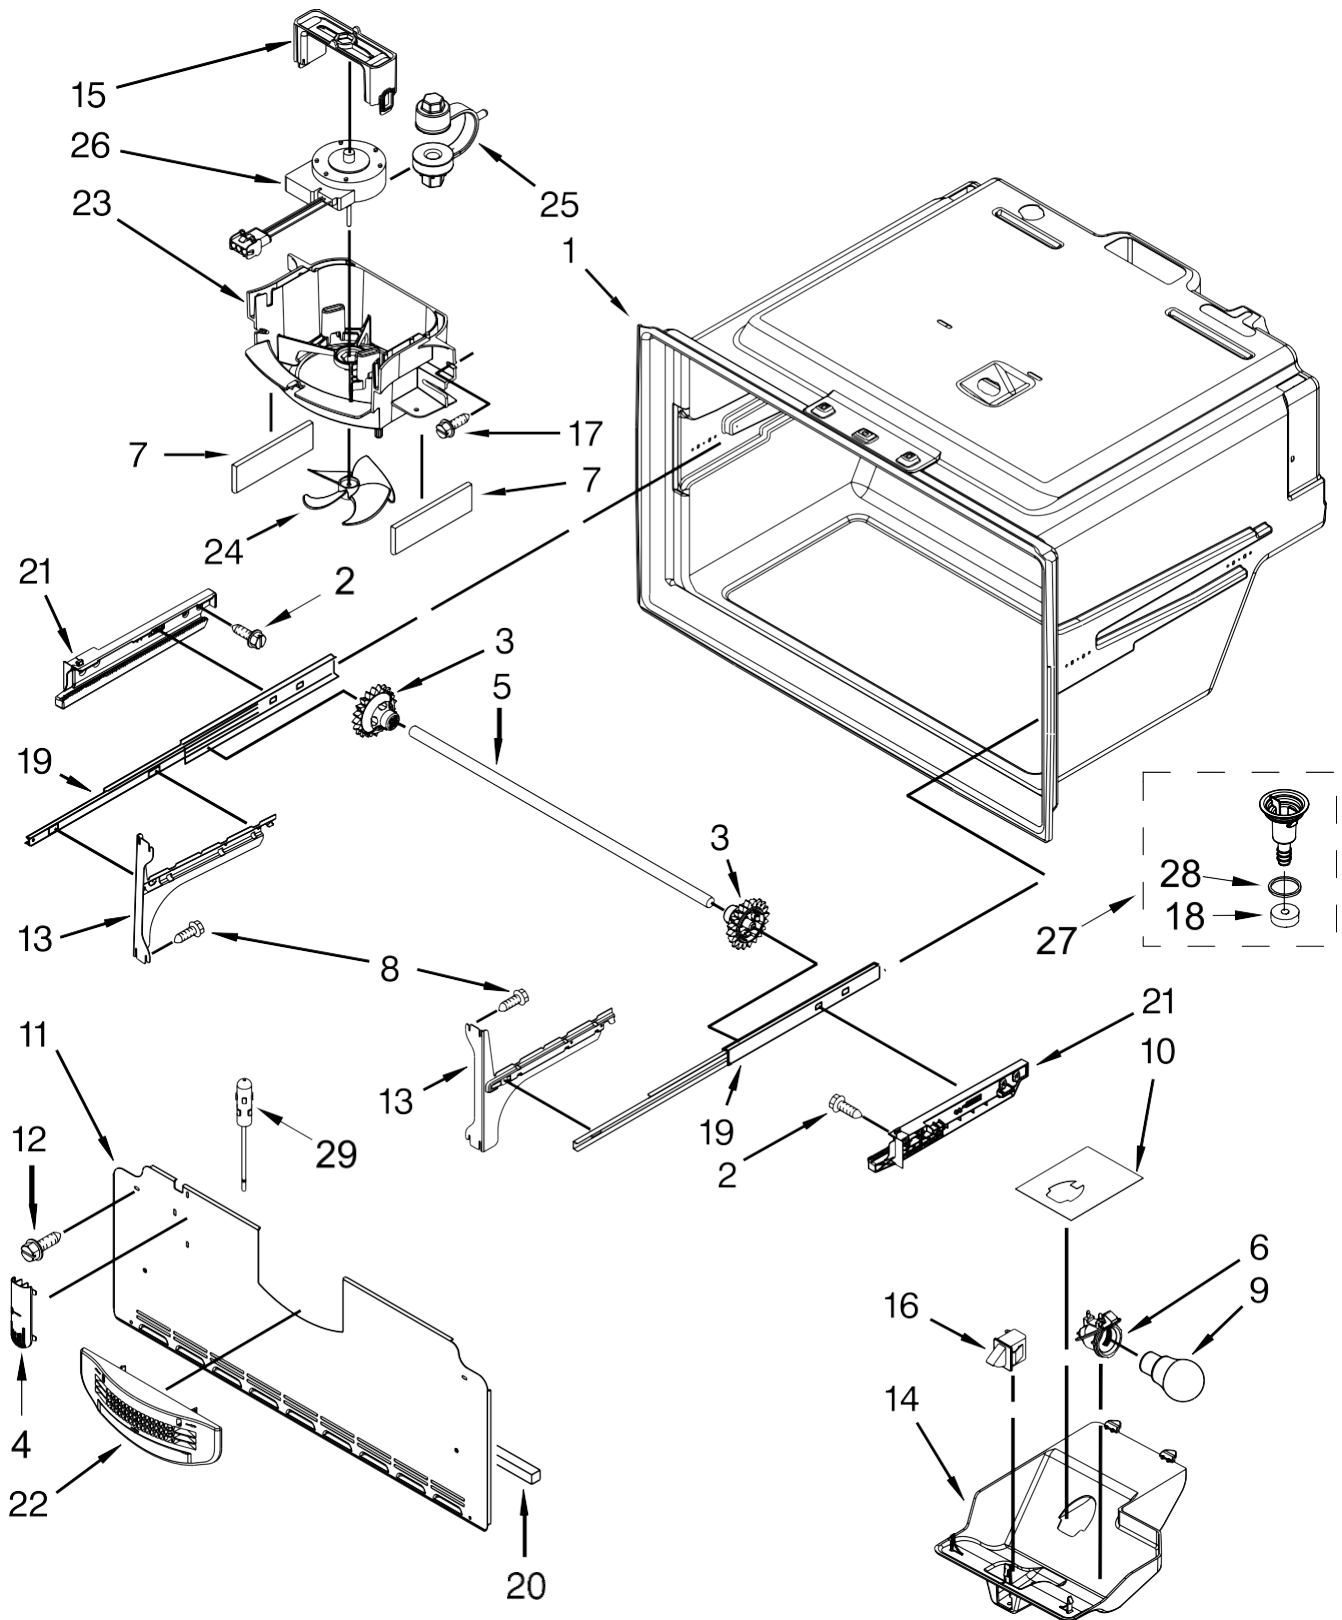

Refrigerador Maytag MFI2570FEZ00

<u>Illus.</u> <u>No.</u>	<u>Part No.</u>	<u>Description</u>
1		Liner (Not A Serviceable Part)
2	12990501	Screw
3	12002497	Gear
4	12815301	Cover, Thermistor
5	W10802332	Shaft, Rack
6	12570701	Socket, Light
7	A3189392	Gasket, Foam
8	12990521	Screw
9	W10820003	Lamp, Led
10	W10277466	Foil, Housing
11	W10308421	Cover, Evaporator
12	12990511	Screw

<u>Illus.</u> <u>No.</u>	<u>Part No.</u>	<u>Description</u>
13		Bracket, Door Slide
	W10330991	Left Hand
	W10330993	Right Hand
14	W10315248	Module, Light
15	12956601	Clip, Fan Motor
16	12466111SP	Switch, Light
17	12990504	Screw
18	B8381501	Gasket, Drain
19	W10120018	Slide, Door
20	A3189397	Gasket, Foam
21		Adapter, Side
	W10284682	Left Hand
	W10284683	Right Hand

<u>Illus.</u> <u>No.</u>	<u>Part No.</u>	<u>Description</u>
22	12959901	Grille, Air
23	12951401	Shroud, Evaporator
24	12986101	Blade, Fan
25	12951101	Grommet, Fan Motor
26	W10276647	Motor, Evaporator (Includes Heater Harness, Defrost Thermostat and Thermistor)
27	W10662407	Assembly, Drain Funnel
28	M0500703	Seal
29	12791417SP	Thermistor