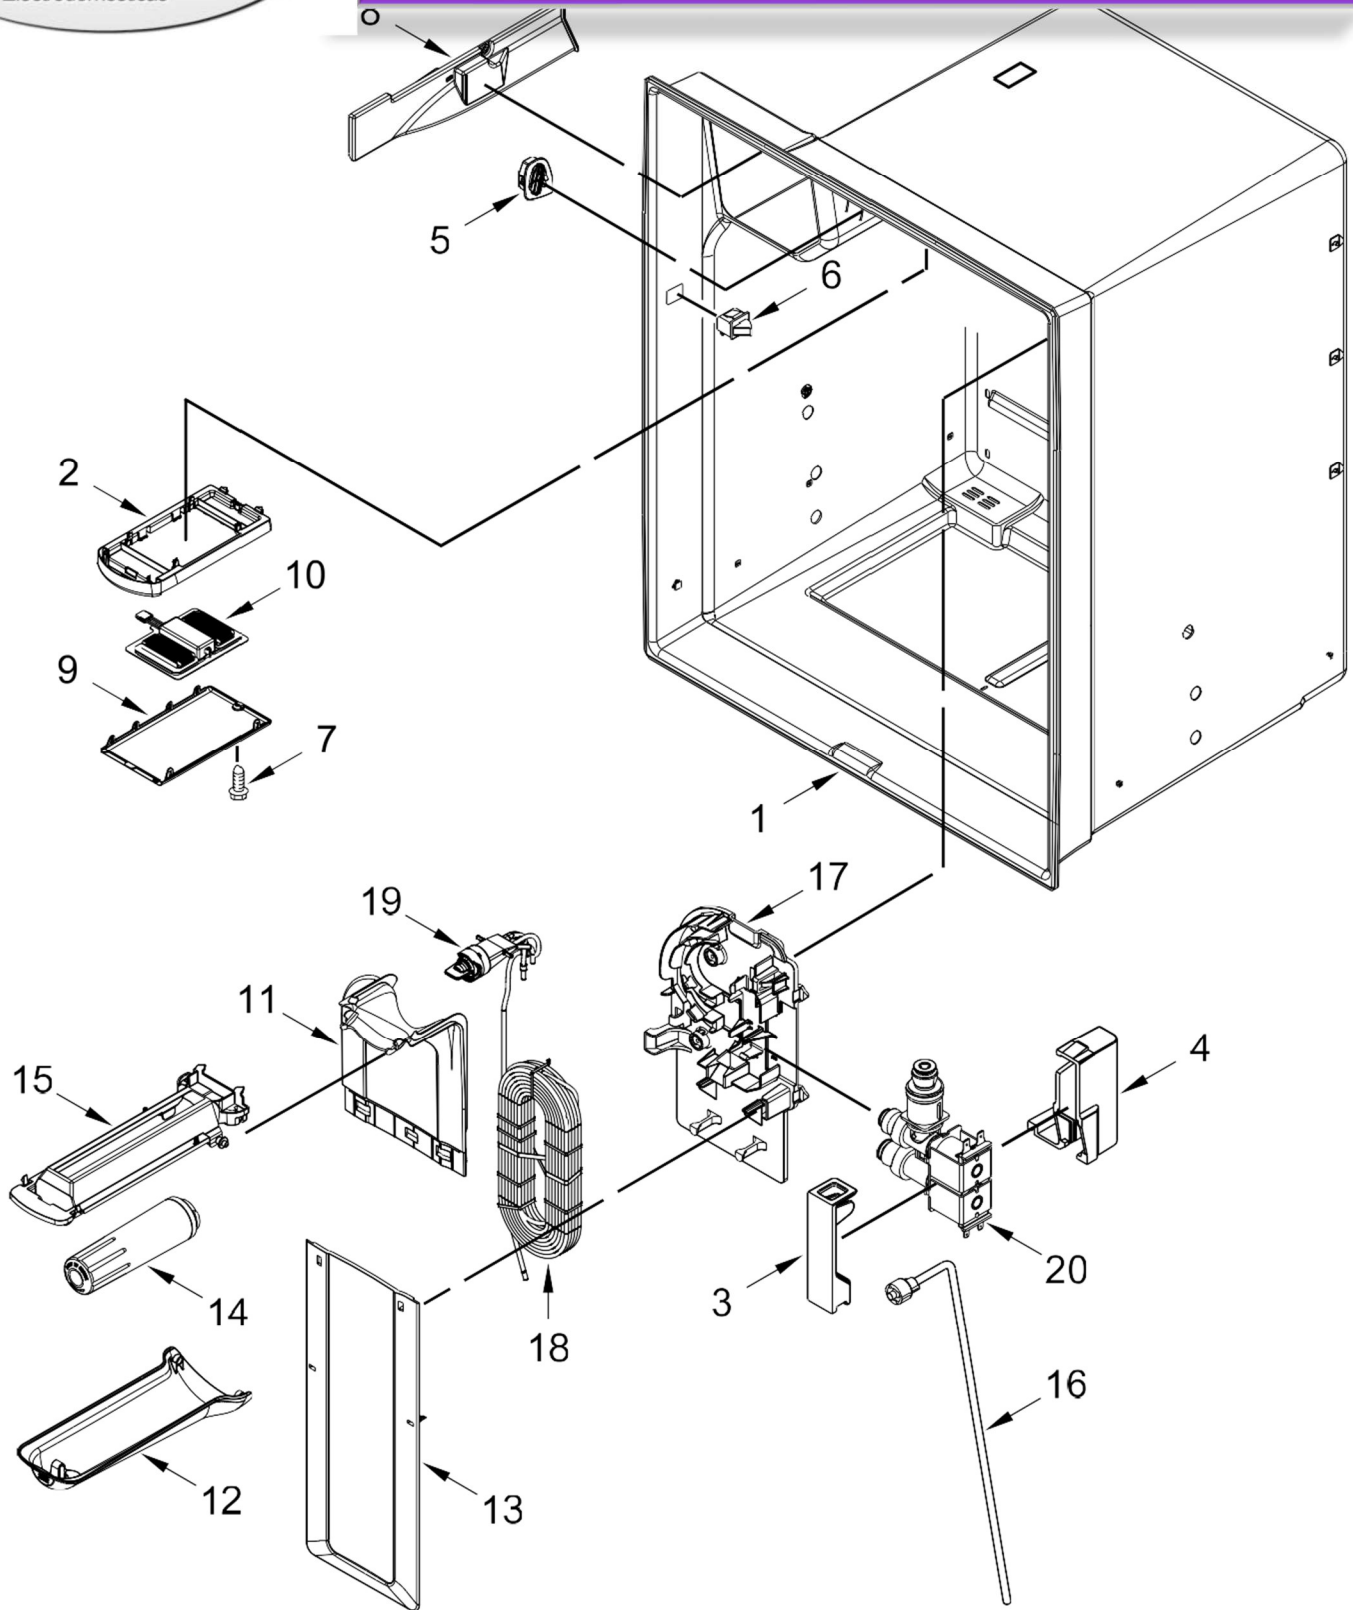

REFRIGERADOR MF12570FEZ04

REFRIGERADOR MFI2570FEZ04

<u>Illus. No.</u>	<u>Part No.</u>	<u>Description</u>
1		Liner (Not A Serviceable Part)
2	W10632157	Housing, Refrigerator LED
3	W10118194	Lid, Enclosure
4	W10118193	Enclosure, Water Valve Connector
5	W10555984	Assembly, AIR GRILLE (Includes Damper Seal)
6	12466103	Switch, Rocker

<u>Illus. No.</u>	<u>Part No.</u>	<u>Description</u>
7	3400065	Screw (Stainless)
8	W10309869	Cover, Wiring
9	W10311756	Lens, Refrigerator LED
10	W10866538	Module, LED Light
11	12960101	Cover, Upper Water Tank
12	12960301	Cover, Filter
13	12960001	Cover, Lower Water Tank
14	W10735404	Filter, Water

<u>Illus. No.</u>	<u>Part No.</u>	<u>Description</u>
15	12955901	Bracket, Filter Base
16	W10444033	Tube, Water
17	W10334463	Bracket, Water Tank and Valve
18	W10657242	Assembly, Water Tank and Head (Includes Bypass Cartridge)
19	12664501SP	Cartridge, Bypass
20	W10913947	Valve, Water Inlet