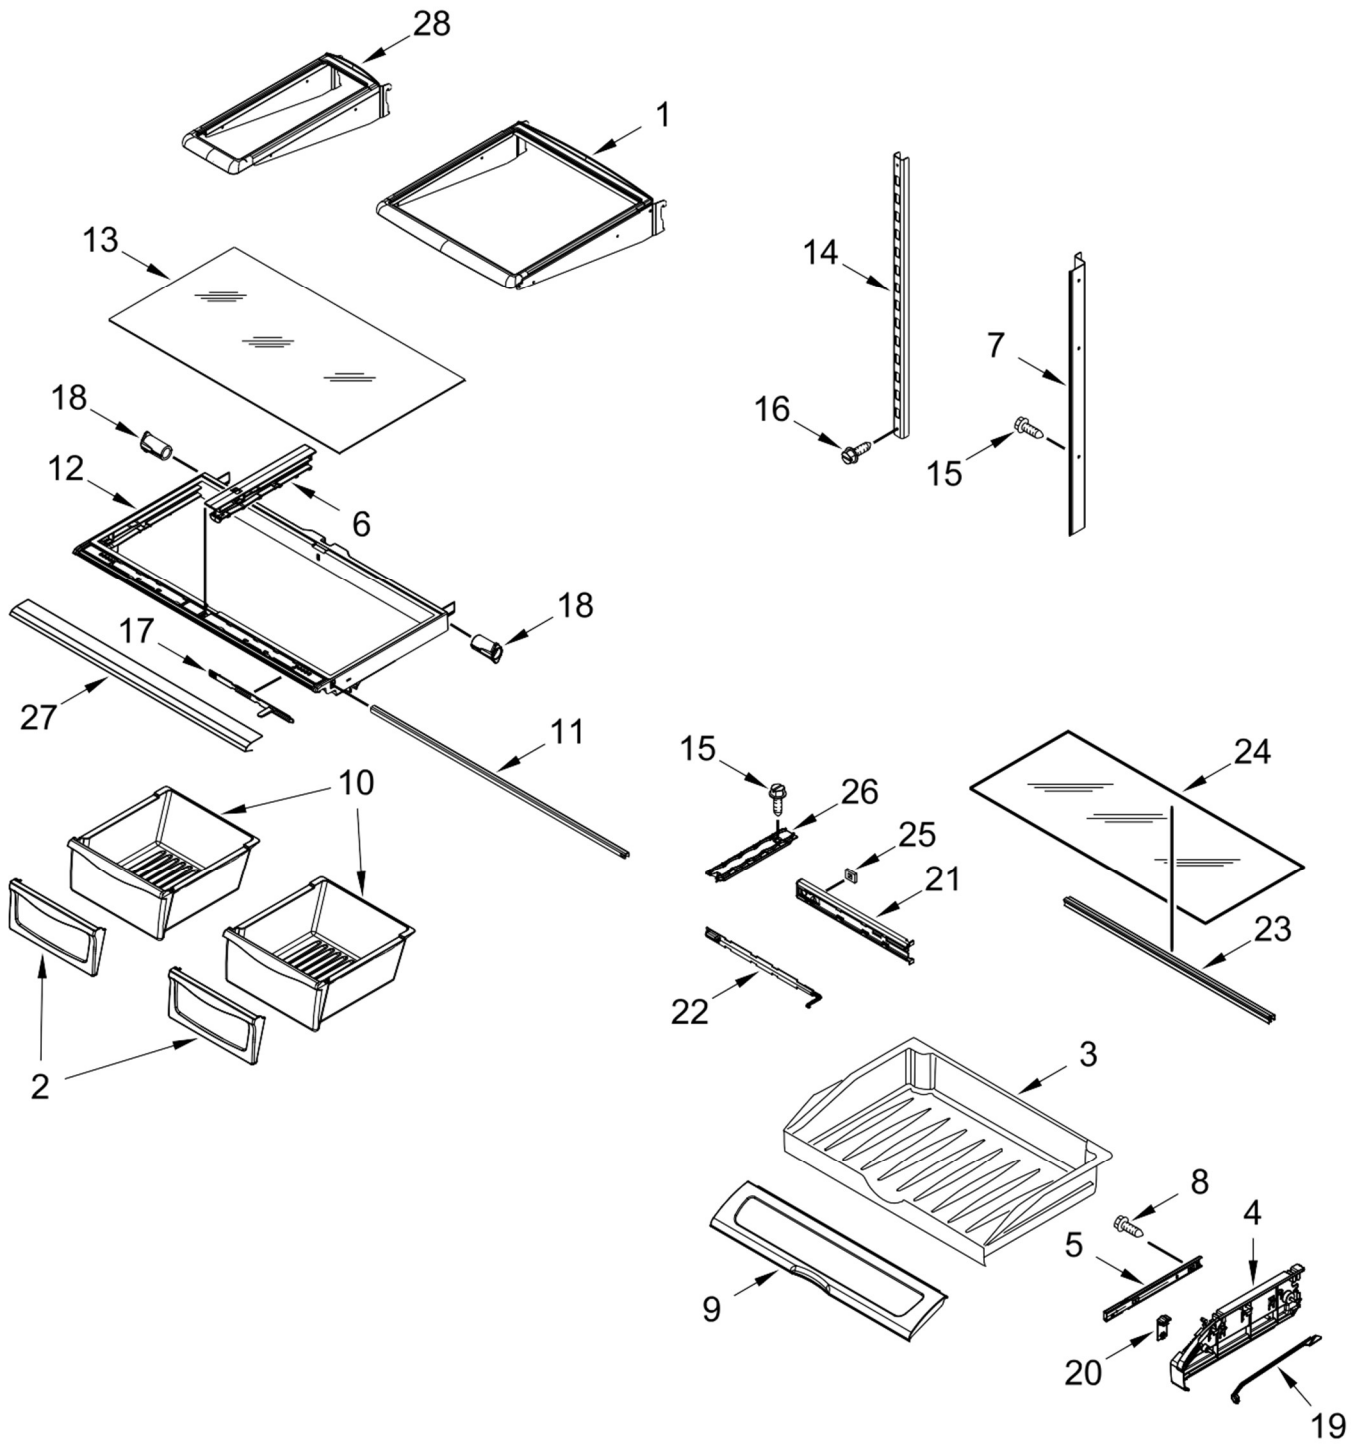

REFRIGERADOR MFI2570FEZ04

REFRIGERADOR MFI2570FEZ04

<u>Illus. No.</u>	<u>Part No.</u>	<u>Description</u>
1	12883507	Shelf, Glide Out
2	12643802SP	Frame, Crisper Pan
3	12731302	Drawer, Pantry
4		Endcap, Pantry
	W10845509	Left Hand
	W10845508	Right Hand
5	W10235370	Glide, Pantry
6	W10326469N	Rail, Center Crisper
7		Ladder, Side
	W10251966	Left Hand
	W10251965	Right Hand
8	12990504	Screw

<u>Illus. No.</u>	<u>Part No.</u>	<u>Description</u>
9	12656813	Lid, Pantry
10	12804601SP	Pan, Crisper
11	12642303WD	Brace, Crisper Cover
12	W10329866	Frame, Crisper
13	12204824N	Glass, Shelf
14	W10273464	Ladder, Center
15	12990513	Screw
16	12990512	Screw
17	12530805SP	Slide, Humidity Control
18	13062602	Support, Crisper Frame
19	12655304	Bar, Control

<u>Illus. No.</u>	<u>Part No.</u>	<u>Description</u>
20	12655204	Knob, Temperature Control
21	12656202	Housing, Control
22	12655402	Slide, Temperature Control
23	W10528933	Support, Glass
24	W10893772	Glass, Shelf
25	12656901	Gasket, Pantry
26	12531901	Track, Deli Drawer
27	W10313178N	Trim, Crisper
28	12885501	Shelf, Mini Stationary