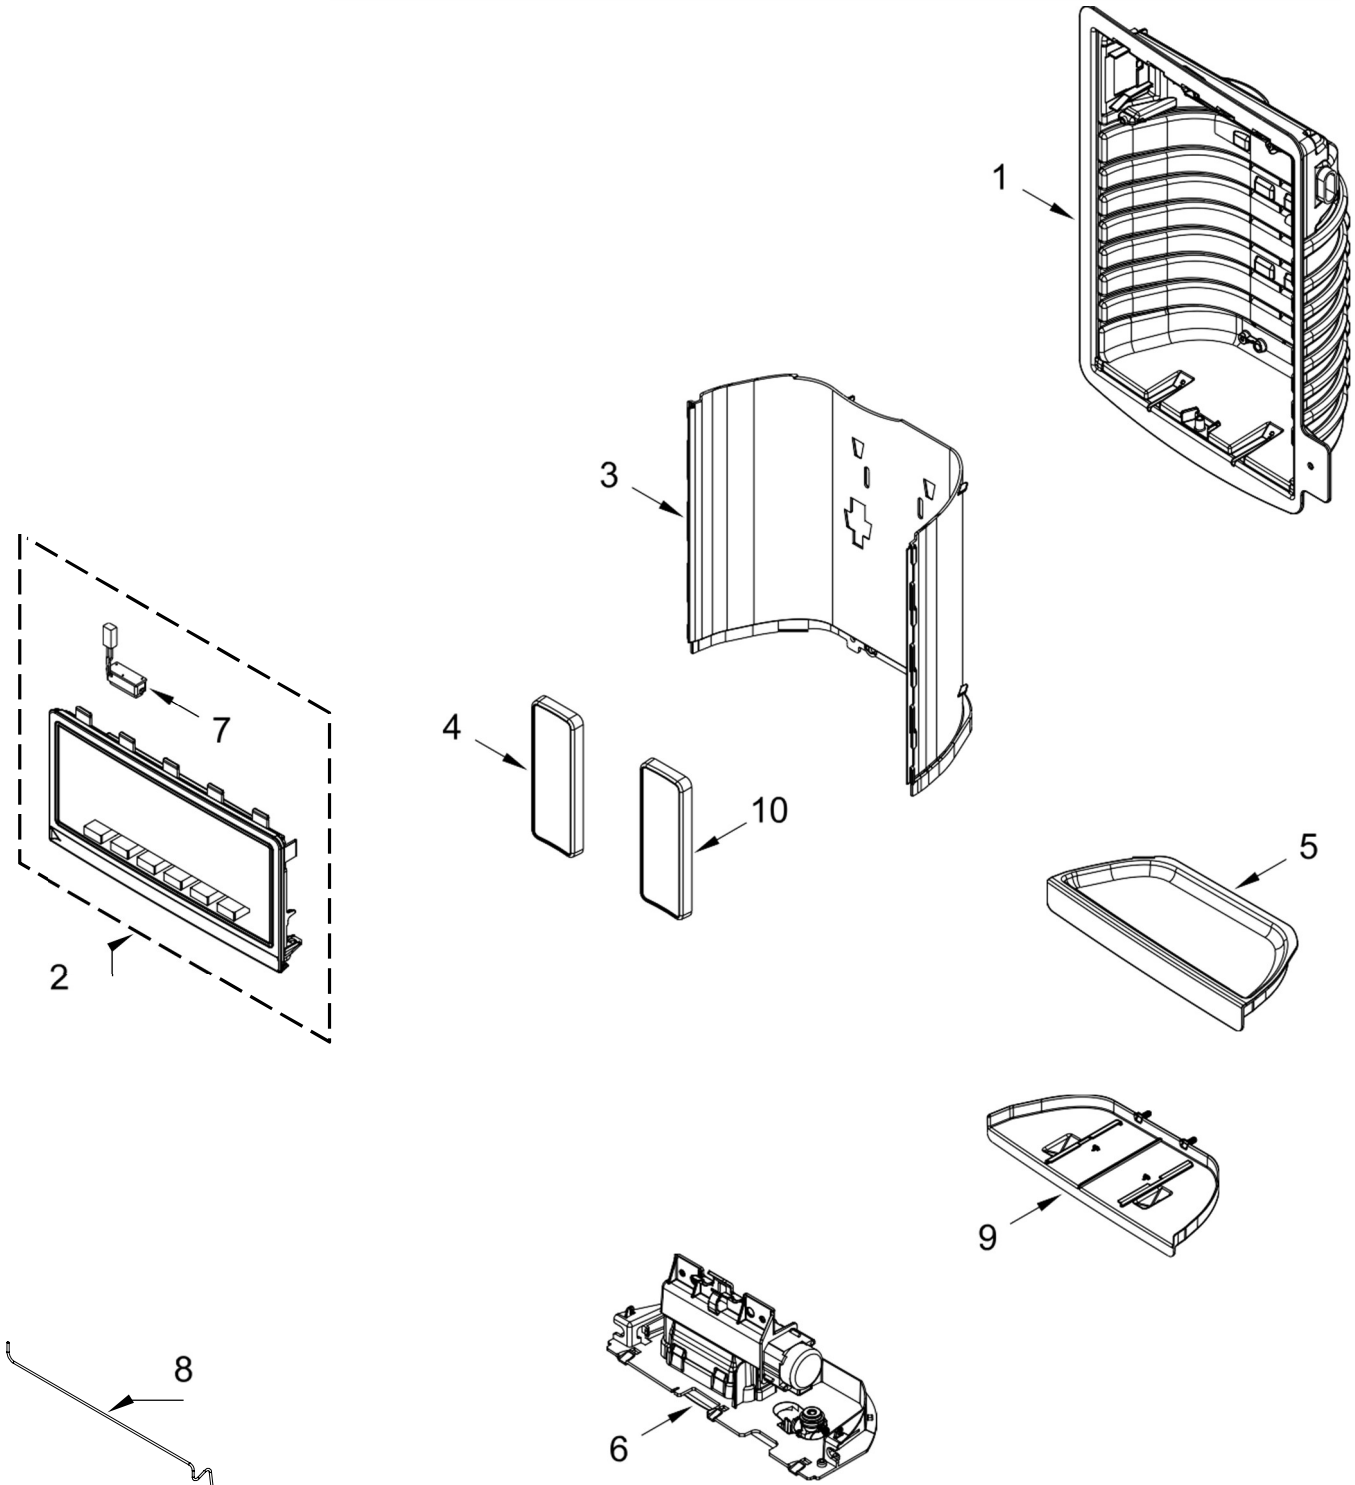

REFRIGERADOR MFI2570FEZ04

Distribuidor Autorizado

SurteRápido.com

Venta de Refacciones
Electrodomesticas

REFRIGERADOR MFI2570FEZ04

<u>Illus.</u> <u>No.</u>	<u>Part No.</u>	<u>Description</u>
1		Housing, Dispenser (Not Serviced)
2	W11106025	Assembly, User interface
3		Wall, Dispenser False
	W11045978	Nickel

<u>Illus.</u> <u>No.</u>	<u>Part No.</u>	<u>Description</u>
4		Assembly, Ice Pad
	W10334801	Grey
5		Tray, Dispenser
	W11045973	Nickel
6	W10353552	Assembly, Separator
7	W10238083	Assembly, LED

<u>Illus.</u> <u>No.</u>	<u>Part No.</u>	<u>Description</u>
8	W10511930	Waterline, Door
9		Tray, Dispenser Slide
	W10267863	Grey
10		Assembly, Water Pad
	W10334825	Grey