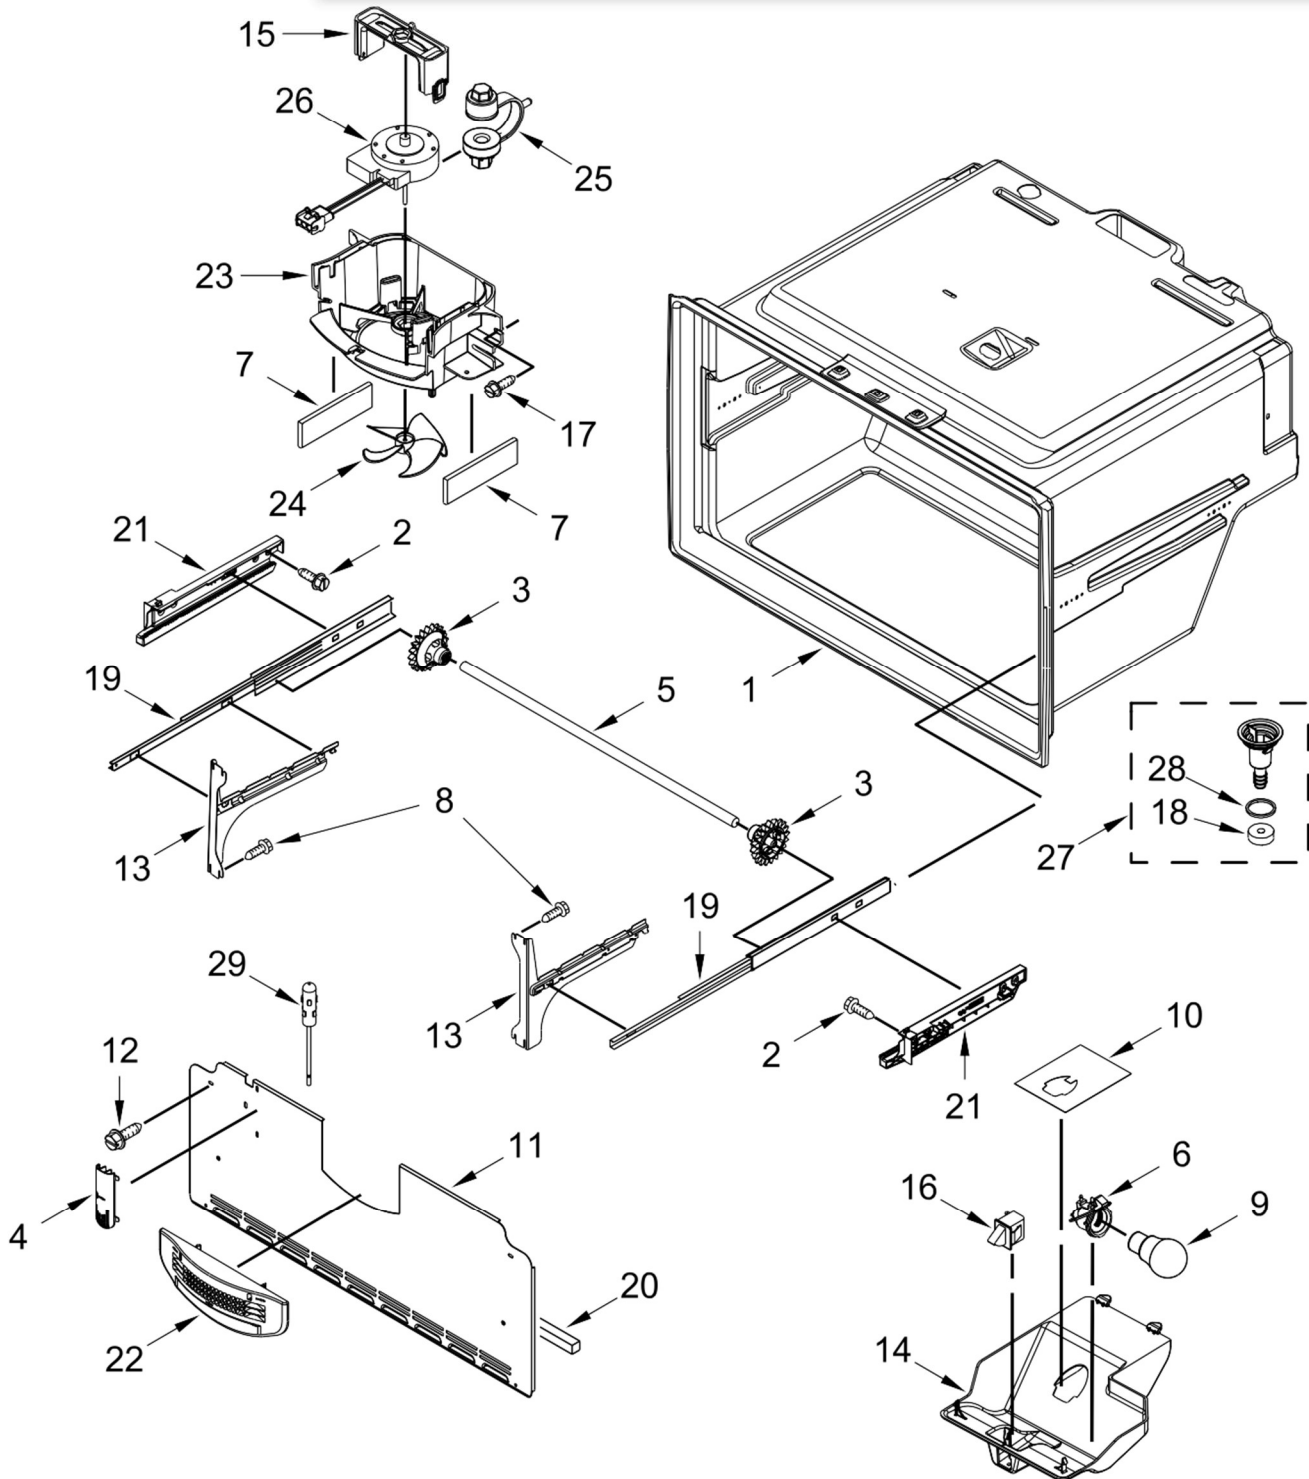

REFRIGERADOR MFI2570FEZ04

REFRIGERADOR MFI2570FEZ04

<u>Illus. No.</u>	<u>Part No.</u>	<u>Description</u>	<u>Illus. No.</u>	<u>Part No.</u>	<u>Description</u>	<u>Illus. No.</u>	<u>Part No.</u>	<u>Description</u>
1		Liner (Not A Serviceable Part)	13		Bracket, Door Slide	23	12951401	Shroud, Evaporator
2	12990501	Screw		W10330991	Left Hand	24	12986101	Blade, Fan
				W10330993	Right Hand	25	12951101	Grommet, Fan Motor
3	12002497	Gear	14	W10315248	Module, Light	26	W10276647	Motor, Evaporator (Includes Heater Harness, Defrost Thermostat and Thermistor)
4	12815301	Cover, Thermistor	15	12956601	Clip, Fan Motor			
5	W10802332	Shaft, Rack	16	12466111SP	Switch, Light			
6	12570701	Socket, Light	17	12990504	Screw			
7	A3189392	Gasket, Foam	18	B8381501	Gasket, Drain			
8	12990521	Screw	19	W10120018	Slide, Door	27	W10662407	Assembly, Drain Funnel
9	W10805744	Lamp, LED	20	A3189396	Gasket	28	M0500703	Seal
10	W10277466	Foil, Housing	21		Adapter, Side	29	12791417SP	Thermistor
11	W10308421	Cover, Evaporator		W10284682	Left Hand			
12	12990511	Screw		W10284683	Right Hand			
			22	12959901	Grille, Air