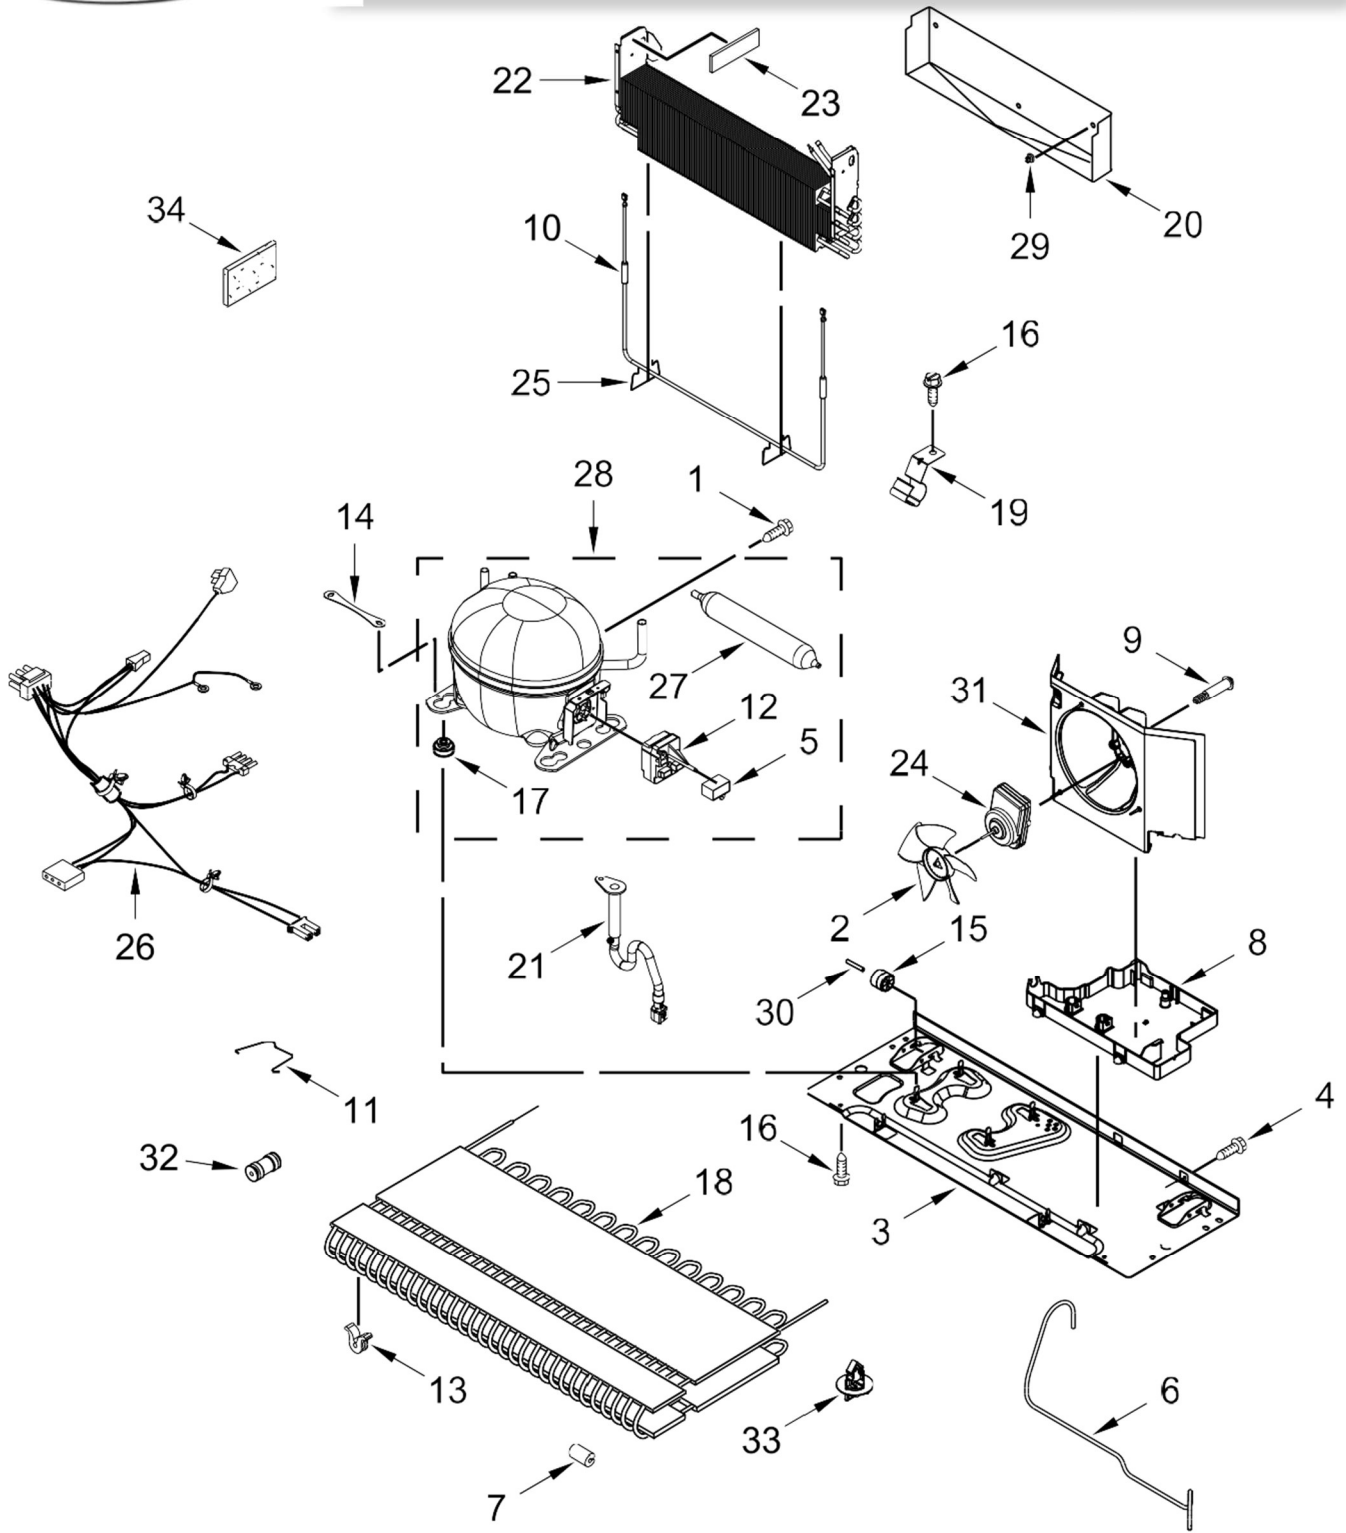

REFRIGERADOR MF12570FEZ04

REFRIGERADOR MFI2570FEZ04

Illus.
No.   Part No.   Description

1	12992301	Screw
2	12825803	Blade, Fan
3	W10480111	Basepan
4	12990511	Screw
5	W10350564	Capacitor
6	W10795418	Tube, Discharge
7	2319835	Grommet, Condenser
8	W10655368	Pan, Drain
9	W10622701	Screw
10	12729123	Heater, Defrost
11	W10216075	Strap, Bale
12	W10798748	Device, Start
13	W10137529	Grommet, Condenser
14	W10236396	Strap, Compressor
15	12477102	Roller
16	12992101	Screw
17	W10806346	Grommet, Compressor

Illus.
No.   Part No.   Description

18	W10346415	Condenser
19	W10281329	Clip, Drier
20	W10292803	Tray, Drip
21	W10622099	Extension, Drain Tube
22	W10313899	Evaporator
23	A3189397	Gasket, Foam
24	W10909377	Motor, Condenser Fan
25	10428101	Clip, Heater
26	W10679214	Harness, Unit (Includes Power Cord)
27	W10177049	Drier
28	W11100924	Compressor
29	10623002	Clip, Evaporator
30	12477202	Axle, Roller
31	W10189184	Shroud, Condenser Fan
32	W10334458	Connector, Water Tube

Illus.
No.   Part No.   Description

33	W10815863	Clip, Condenser
34	2169104	Sealer, Insulation
FOLLOWING PARTS NOT ILLUSTRATED		
	978025	Valve, Access (1/4")
	978026	Valve, Access (5/16")
	978027	Valve, Access (3/8")
	978029	Valve, Access (5/8")
	978030	Valve, Access (3/4")
	876764	Valve, Access (3/16")
REFRIGERANT CHARGE		
		4.50 oz. (R-134A)