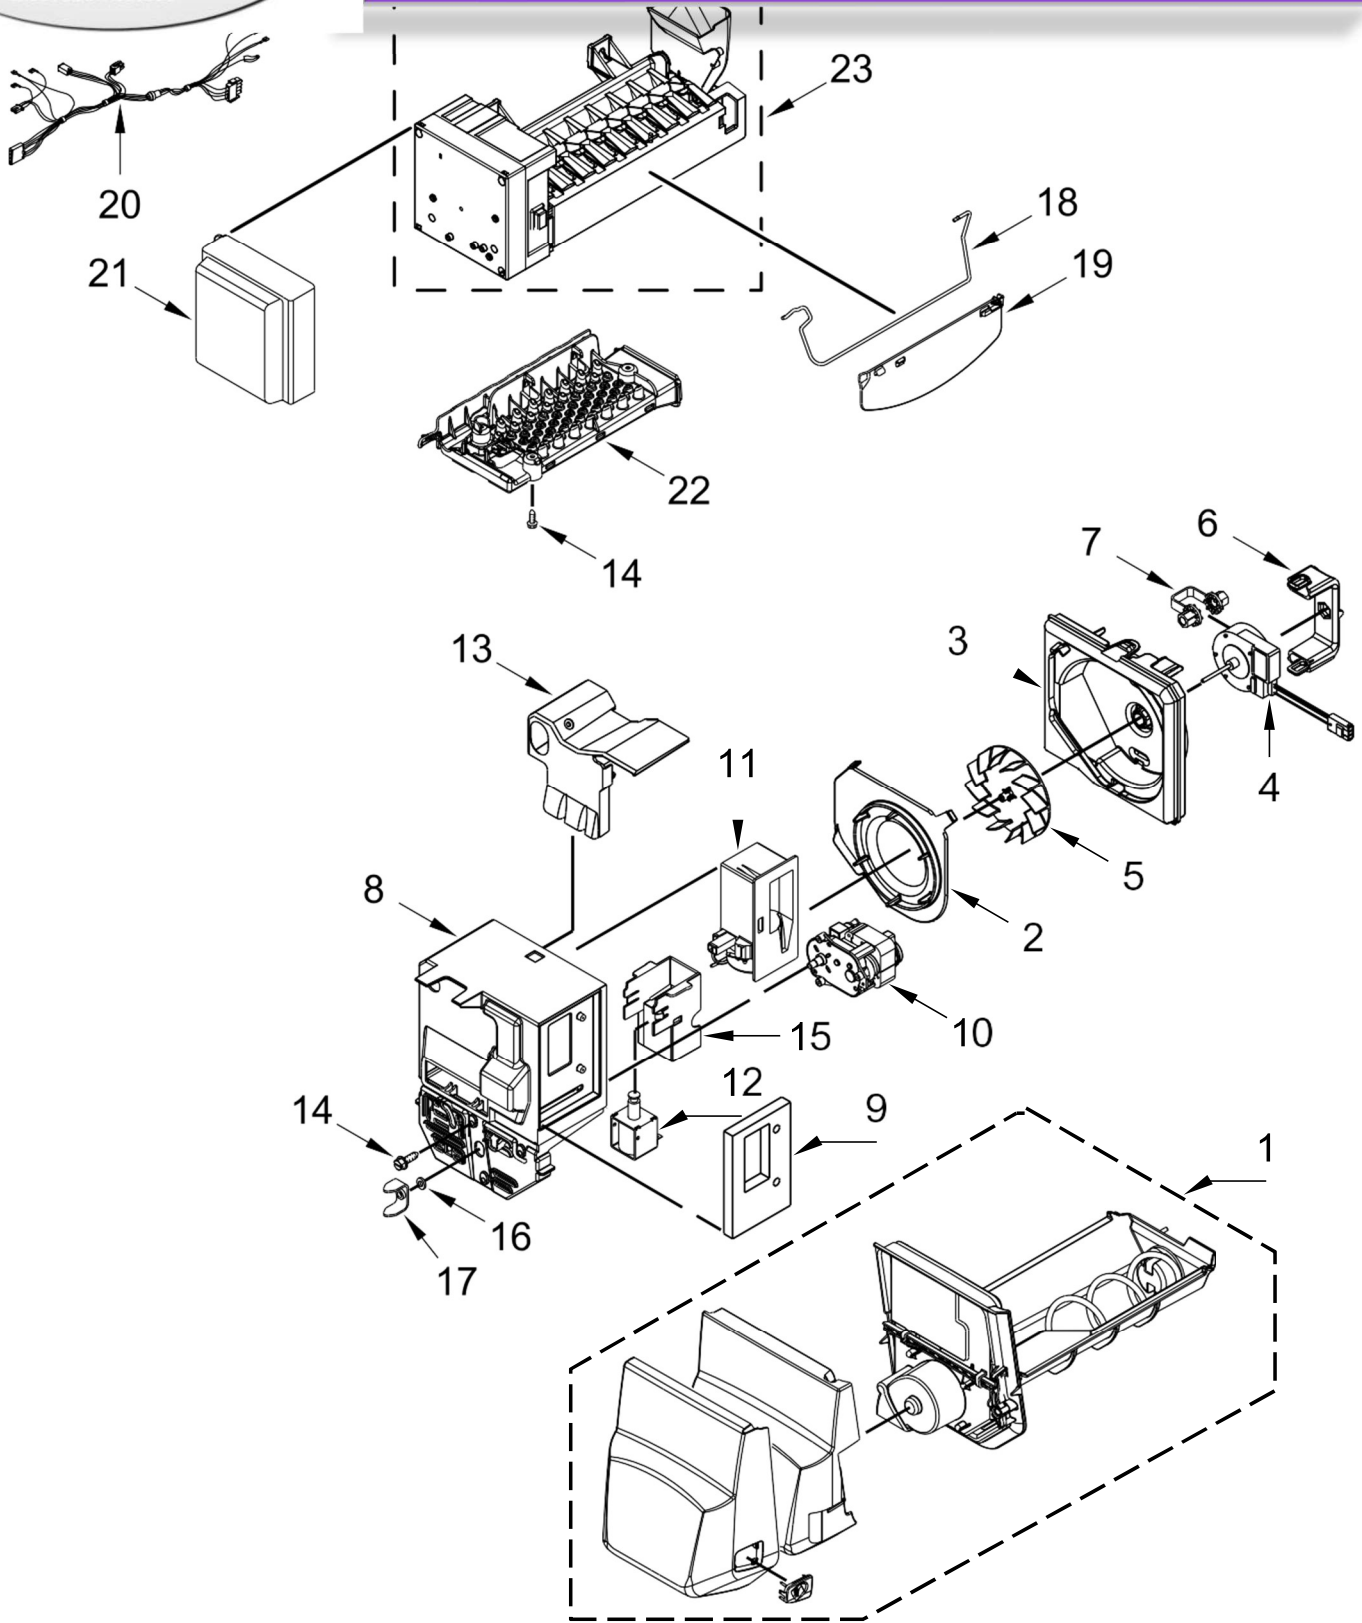

REFRIGERADOR MF12570FEZ04

REFRIGERADOR MFI2570FEZ04

Illus.
No.   **Part No.**   **Description**

1	W11097357	Assembly, Ice Bin
2	W10121282	Inlet, Blower
3	W10309863	Scroll, Blower
4	W10308033	Motor, Fan
5	W10123444	Wheel, Blower
6	12956603	Clip, Fan Motor
7	W10151687	Grommet, Fan Motor
8	W10309864	Divider, Ice Box
9	12920001	Gasket, Damper

Illus.
No.   **Part No.**   **Description**

10	W10317991	Motor, Dispenser
11	W10196393	Damper, Control
12	W10309866	Assembly, Solenoid
13	W10118612	Liner, Divider
14	12990511	Screw
15	W10346971	Bracket, Solenoid
16	W10465946	Washer
17	63052A001	Yoke, Ice Dispenser
18	W10175514	Arm, Shutoff

Illus.
No.   **Part No.**   **Description**

19	W10351019	Extension, Shutoff Arm
20	W10826037	Harness, Icemaker
21	W10290556	Cover
22	W10312691	Assembly, Impinger
23	W10300024	Assembly, Icemaker (Complete)