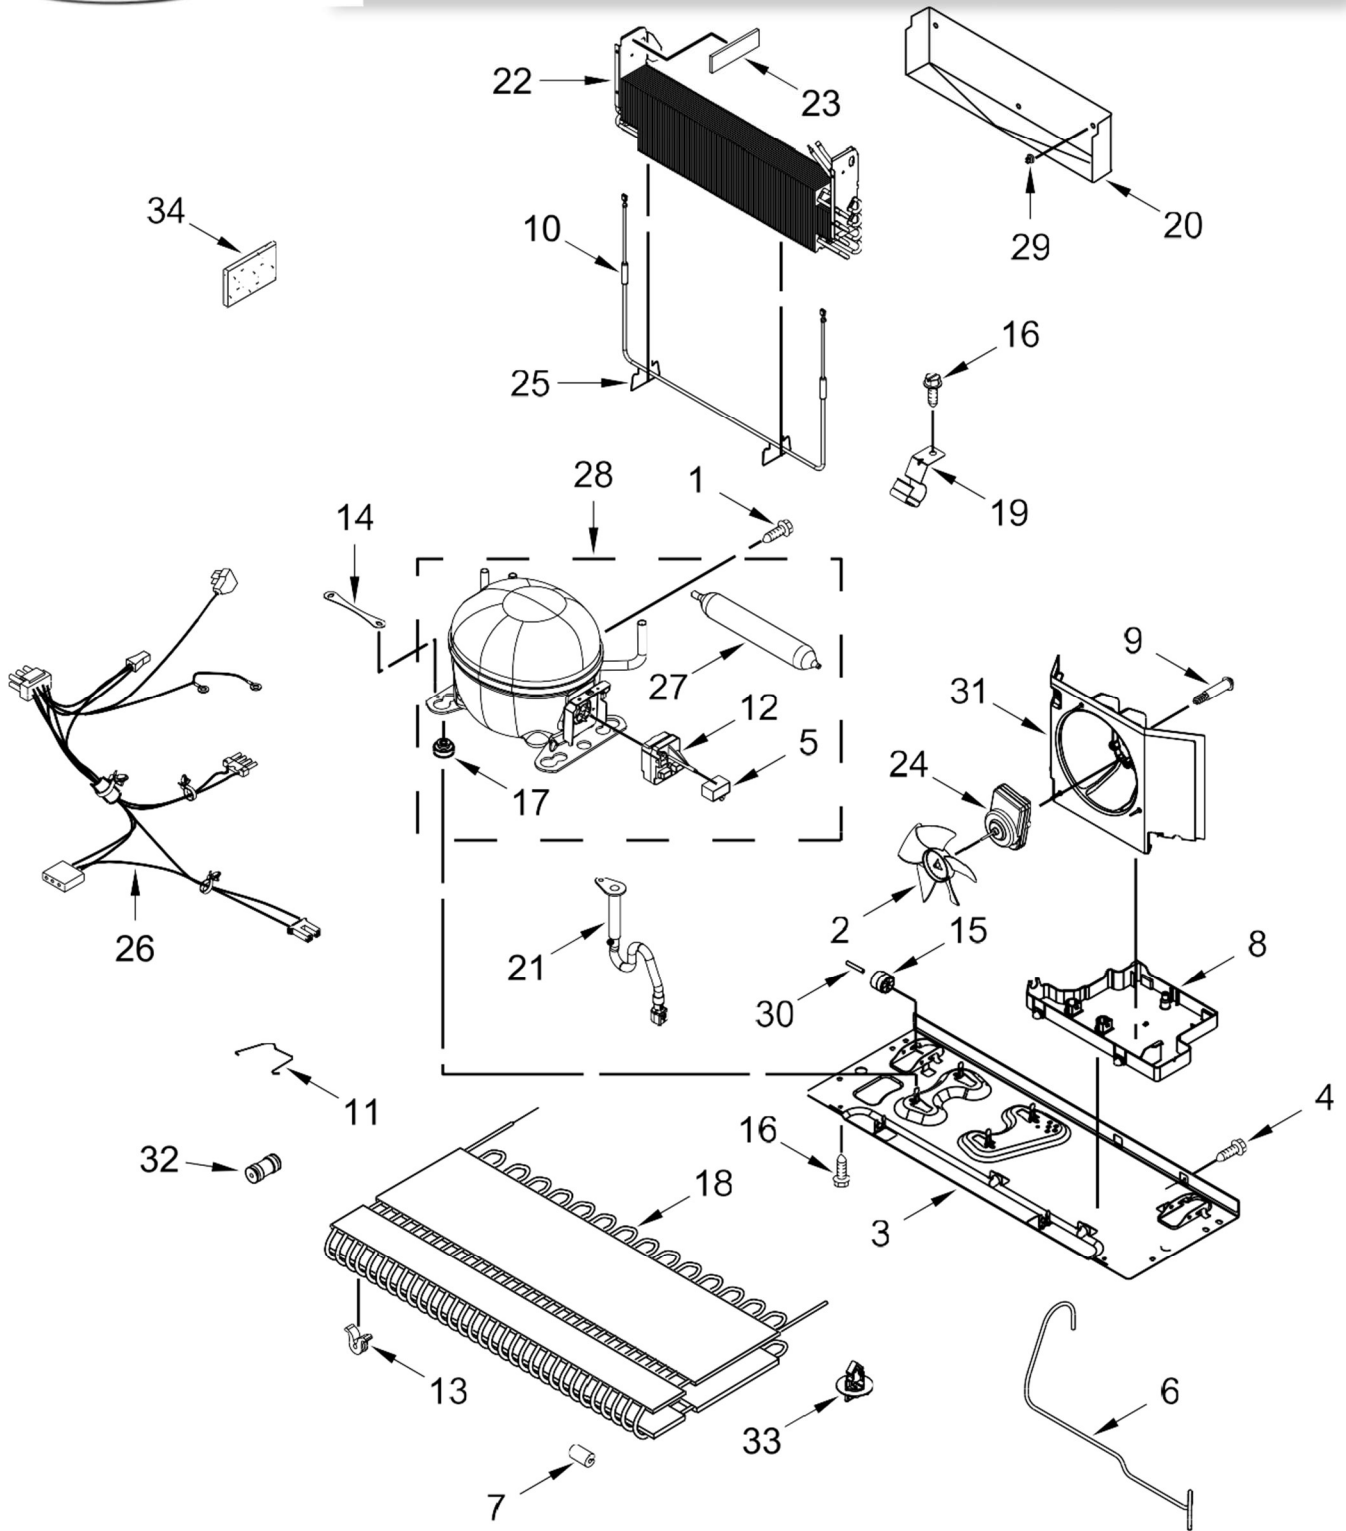

REFRIGERADOR MF12570FEZ05

REFRIGERADOR MFI2570FEZ05

Illus.
No.   Part No.   Description

1	12992301	Screw
2	12825803	Blade, Fan
3	W10480111	Basepan
4	12990511	Screw
5	W10350564	Capacitor
6	W10795418	Tube, Discharge
7	2319835	Grommet, Condenser
8	W10655368	Pan, Drain
9	W10622701	Screw
10	12729123	Heater, Defrost
11	W10216075	Strap, Bale
12	W10798748	Device, Start
13	W10137529	Grommet, Condenser
14	W10236396	Strap, Compressor
15	12477102	Roller
16	12992101	Screw
17	W10806346	Grommet, Compressor

Illus.
No.   Part No.   Description

18	W10346415	Condenser
19	W10281329	Clip, Drier
20	W10292803	Tray, Drip
21	W10622099	Extension, Drain Tube
22	W10313899	Evaporator
23	A3189397	Gasket, Foam
24	W10909377	Motor, Condenser Fan
25	10428101	Clip, Heater
26	W10679214	Harness, Unit (Includes Power Cord)
27	W10177049	Drier
28	W11100924	Compressor
29	10623002	Clip, Evaporator
30	12477202	Axle, Roller
31	W10189184	Shroud, Condenser Fan
32	W10334458	Connector, Water Tube

Illus.
No.   Part No.   Description

33	W10815863	Clip, Condenser
34	2169104	Sealer, Insulation
FOLLOWING PARTS NOT ILLUSTRATED		
	978025	Valve, Access (1/4")
	978026	Valve, Access (5/16")
	978027	Valve, Access (3/8")
	978029	Valve, Access (5/8")
	978030	Valve, Access (3/4")
	876764	Valve, Access (3/16")
REFRIGERANT CHARGE		
		4.50 oz. (R-134A)