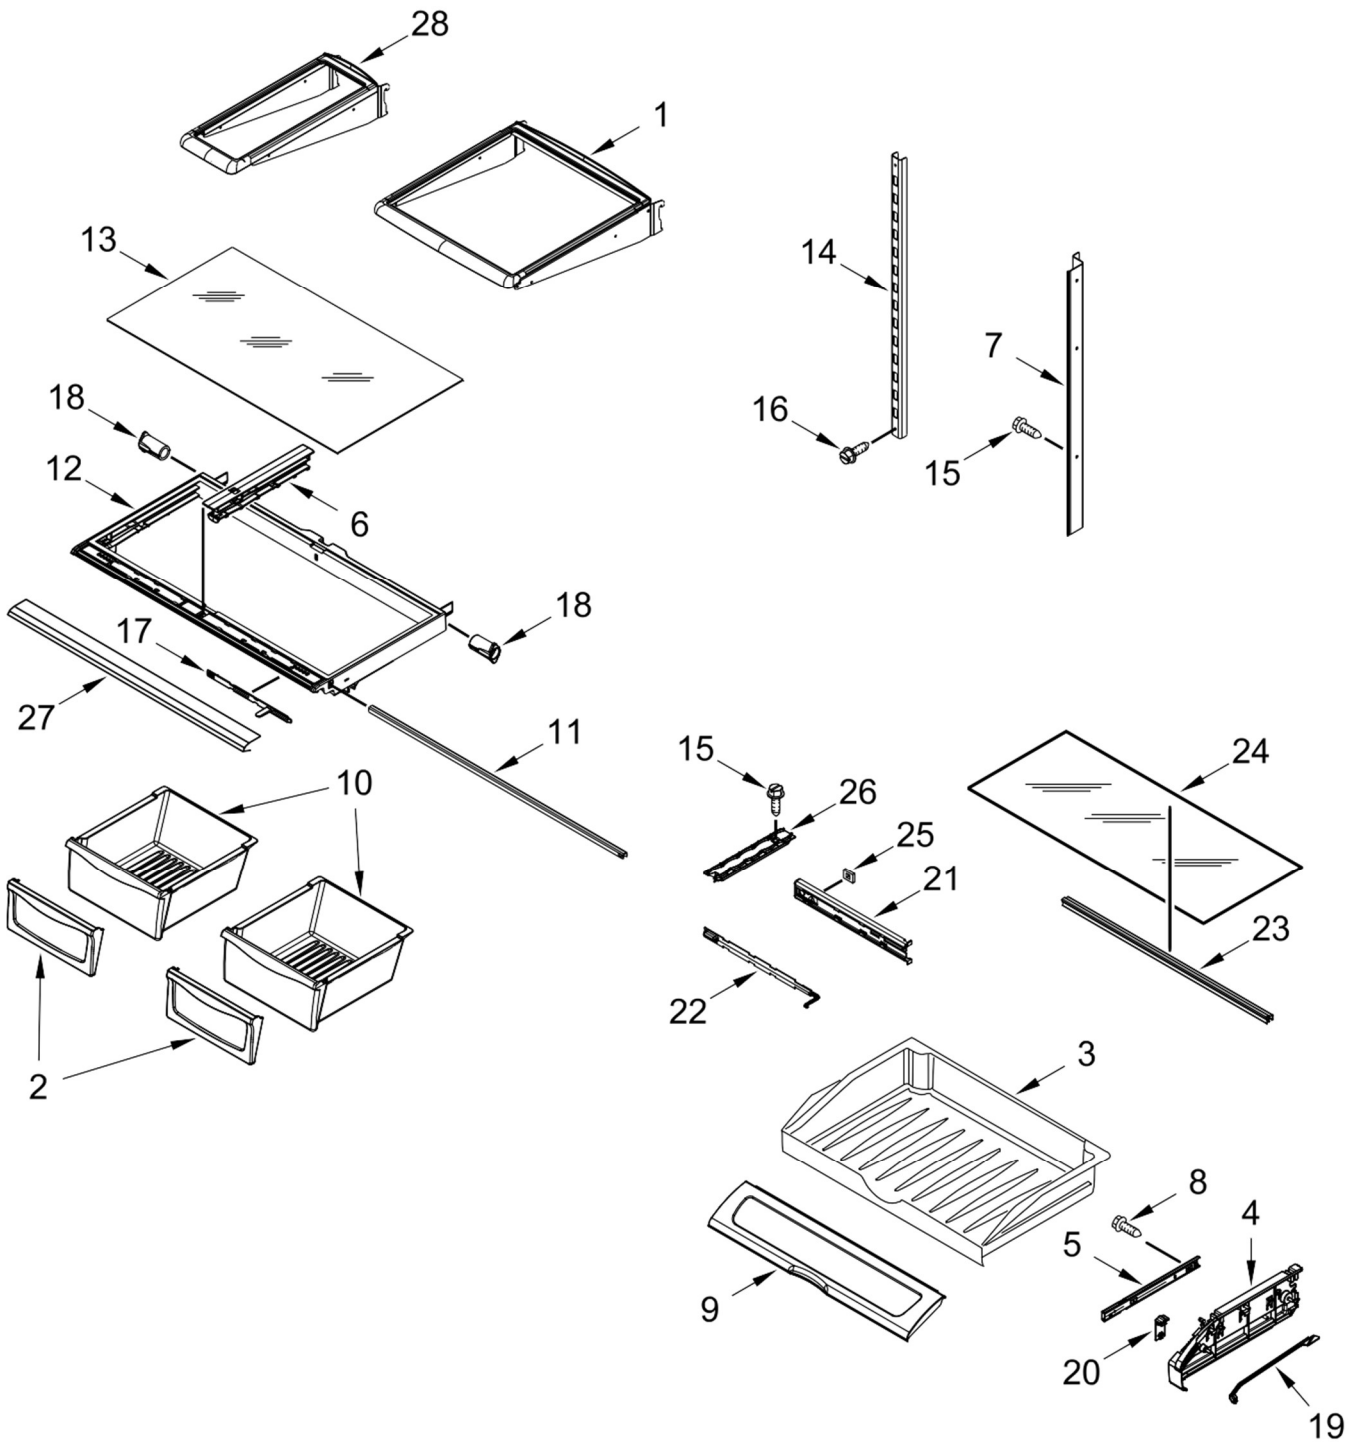

REFRIGERADOR MFI2570FEZ05

REFRIGERADOR MFI2570FEZ05

<u>Illus. No.</u>	<u>Part No.</u>	<u>Description</u>
1	12883507	Shelf, Glide Out
2	12643802SP	Frame, Crisper Pan
3	12731302	Drawer, Pantry
4		Endcap, Pantry
	W10845509	Left Hand
	W10845508	Right Hand
5	W10235370	Glide, Pantry
6	W10326469N	Rail, Center Crisper
7		Ladder, Side
	W10251966	Left Hand
	W10251965	Right Hand
8	12990504	Screw

<u>Illus. No.</u>	<u>Part No.</u>	<u>Description</u>
9	12656813	Lid, Pantry
10	12804601SP	Pan, Crisper
11	12642303WD	Brace, Crisper Cover
12	W10329866	Frame, Crisper
13	12204824N	Glass, Shelf
14	W10273464	Ladder, Center
15	12990513	Screw
16	12990512	Screw
17	12530805SP	Slide, Humidity Control
18	13062602	Support, Crisper Frame
19	12655304	Bar, Control

<u>Illus. No.</u>	<u>Part No.</u>	<u>Description</u>
20	12655204	Knob, Temperature Control
21	12656202	Housing, Control
22	12655402	Slide, Temperature Control
23	W10528933	Support, Glass
24	W10893772	Glass, Shelf
25	12656901	Gasket, Pantry
26	12531901	Track, Deli Drawer
27	W10313178N	Trim, Crisper
28	12885501	Shelf, Mini Stationary