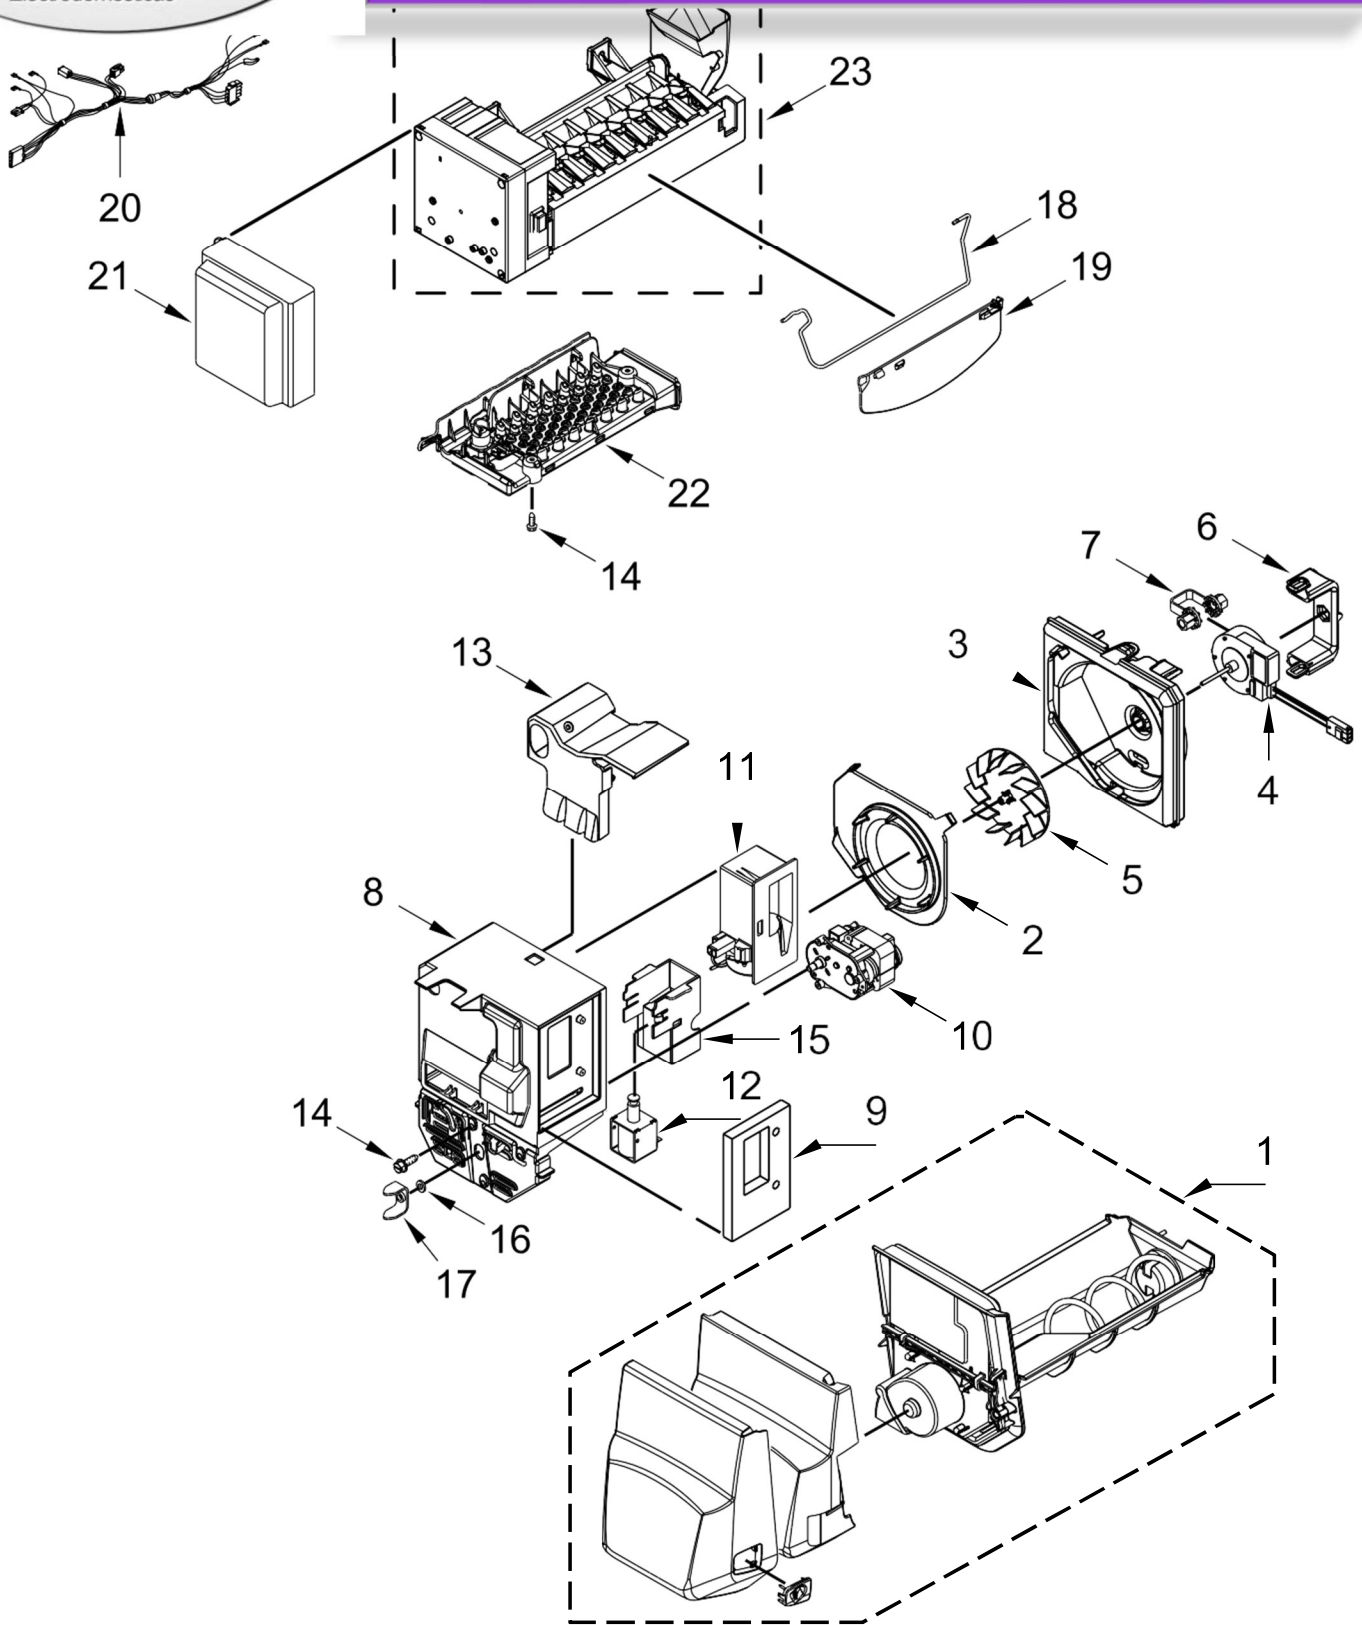

REFRIGERADOR MFI2570FEZ05

REFRIGERADOR MFI2570FEZ05

Illus.
No.   Part No.   Description

1	W11097357	Assembly, Ice Bin
2	W10121282	Inlet, Blower
3	W10309863	Scroll, Blower
4	W10308033	Motor, Fan
5	W10123444	Wheel, Blower
6	12956603	Clip, Fan Motor
7	W10151687	Grommet, Fan Motor
8	W10309864	Divider, Ice Box
9	12920001	Gasket, Damper

Illus.
No.   Part No.   Description

10	W10317991	Motor, Dispenser
11	W10196393	Damper, Control
12	W10309866	Assembly, Solenoid
13	W10118612	Liner, Divider
14	12990511	Screw
15	W10346971	Bracket, Solenoid
16	W10465946	Washer
17	63052A001	Yoke, Ice Dispenser
18	W10175514	Arm, Shutoff

Illus.
No.   Part No.   Description

19	W10351019	Extension, Shutoff Arm
20	W10826037	Harness, Icemaker
21	W10290556	Cover
22	W10312691	Assembly, Impinger
23	W10300024	Assembly, Icemaker (Complete)