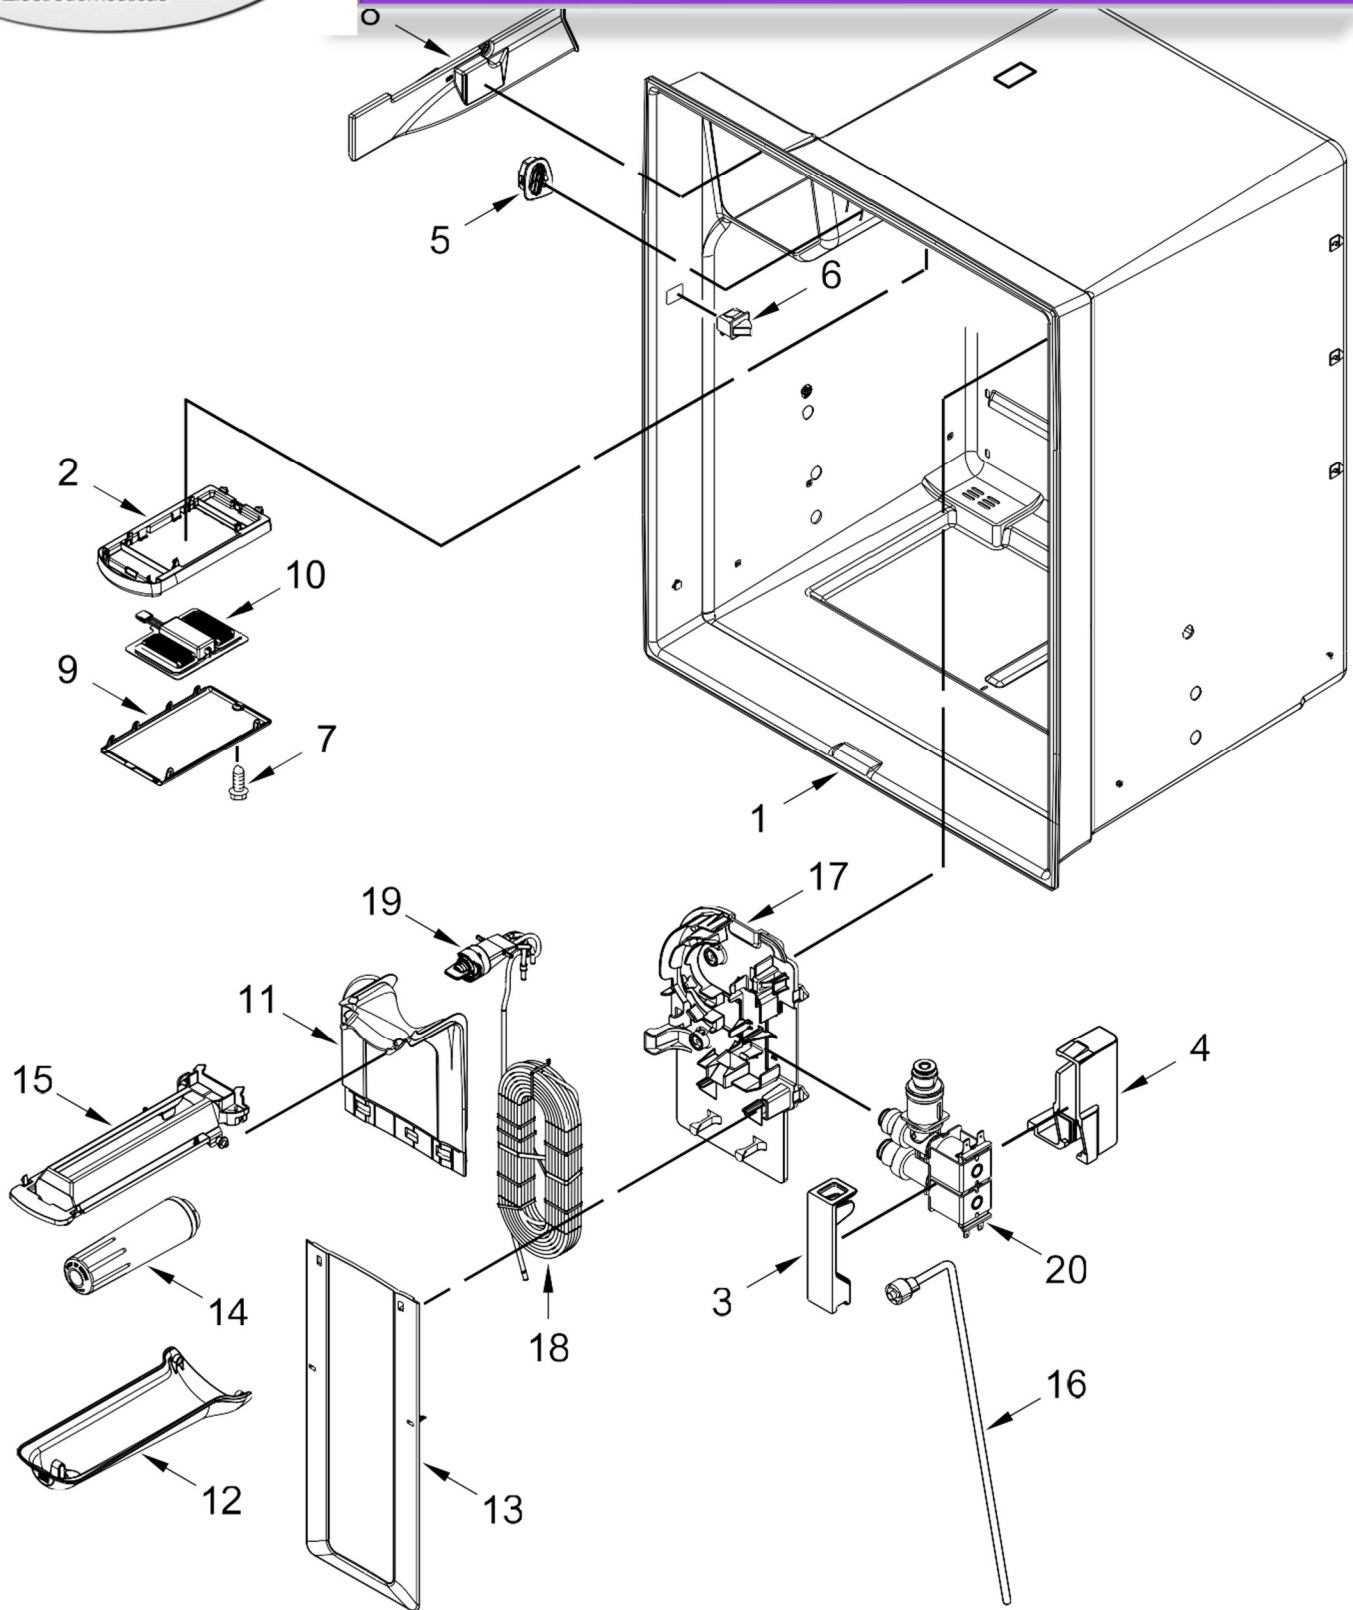

REFRIGERADOR MF12570FEZ05

REFRIGERADOR MFI2570FEZ05

<u>Illus. No.</u>	<u>Part No.</u>	<u>Description</u>
1		Liner (Not A Serviceable Part)
2	W10632157	Housing, Refrigerator LED
3	W10118194	Lid, Enclosure
4	W10118193	Enclosure, Water Valve Connector
5	W10555984	Assembly, AIR GRILLE (Includes Damper Seal)
6	12466103	Switch, Rocker

<u>Illus. No.</u>	<u>Part No.</u>	<u>Description</u>
7	3400065	Screw (Stainless)
8	W10309869	Cover, Wiring
9	W10311756	Lens, Refrigerator LED
10	W10866538	Module, LED Light
11	12960101	Cover, Upper Water Tank
12	12960301	Cover, Filter
13	12960001	Cover, Lower Water Tank
14	W10735404	Filter, Water

<u>Illus. No.</u>	<u>Part No.</u>	<u>Description</u>
15	12955901	Bracket, Filter Base
16	W10444033	Tube, Water
17	W10334463	Bracket, Water Tank and Valve
18	W10657242	Assembly, Water Tank and Head (Includes Bypass Cartridge)
19	12664501SP	Cartridge, Bypass
20	W10913947	Valve, Water Inlet