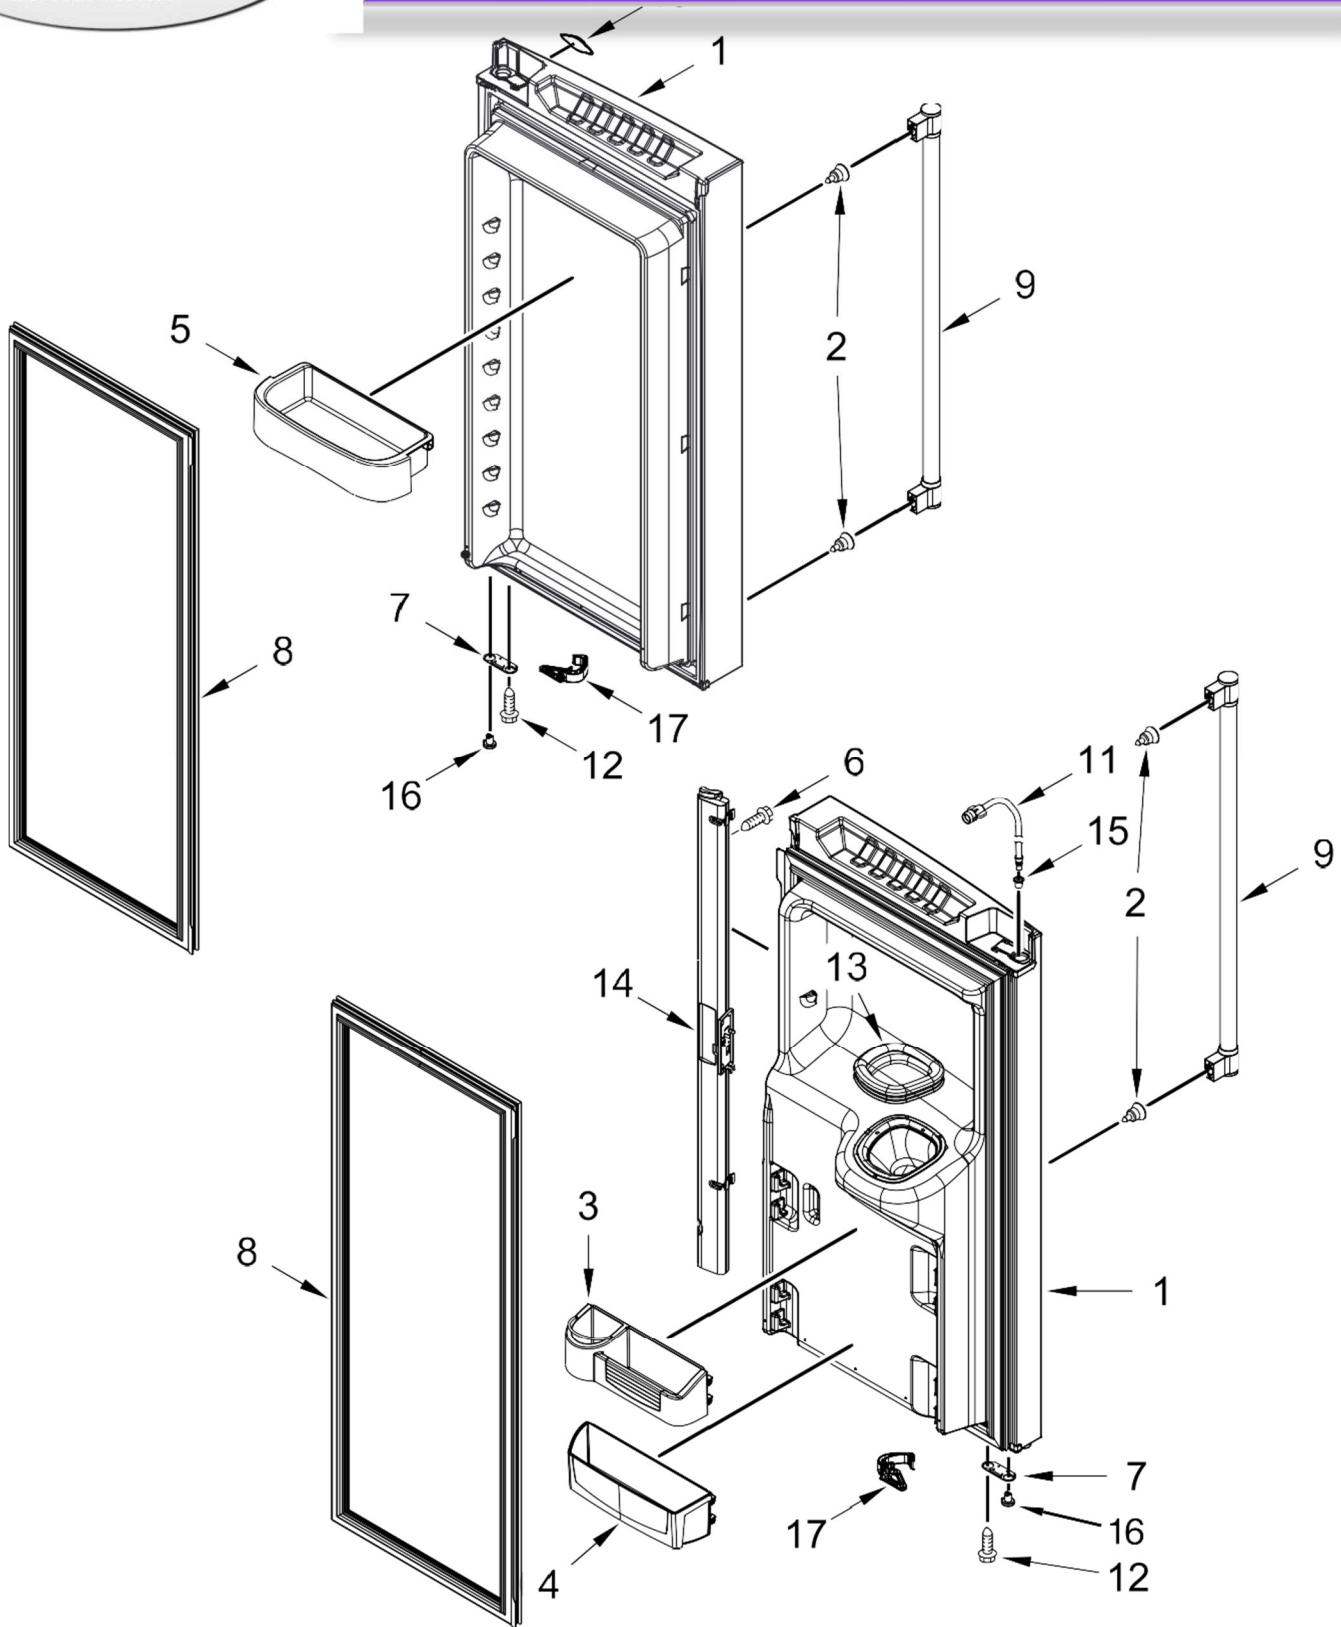

REFRIGERADOR MFI2570FEZ05

REFRIGERADOR MFI2570FEZ05

<u>Illus. No.</u>	<u>Part No.</u>	<u>Description</u>
1		Door, Refrigerator
		Left Hand
	W10890279	Stainless
		Right Hand
	W10889706	Stainless
2	W10460893	Screw
3	W10323808	Bucket, Upper
4	W10212139	Bucket, Small
5	W10224961	Bucket, Gallon
6	12990204	Screw
7		Stop, Door
	12968202AP	Grey

<u>Illus. No.</u>	<u>Part No.</u>	<u>Description</u>
8		Gasket, Door
	W10830055	Grey
9		Handle, Door
	W10838130	Stainless
10	W10612926	Badge
11	W10511930	Waterline, Door
12	12990521	Screw
13	W10287601	Seal, Ice Chute
14		Mullion, Door
	12722815AP	Grey
15	12996601	Clip, Bushing

<u>Illus. No.</u>	<u>Part No.</u>	<u>Description</u>
16		Closure, Door
	12028505AP	Grey
17		Latch, Door Closer
		Left Hand
	W10833741	Grey
		Right Hand
	W10833739	Grey