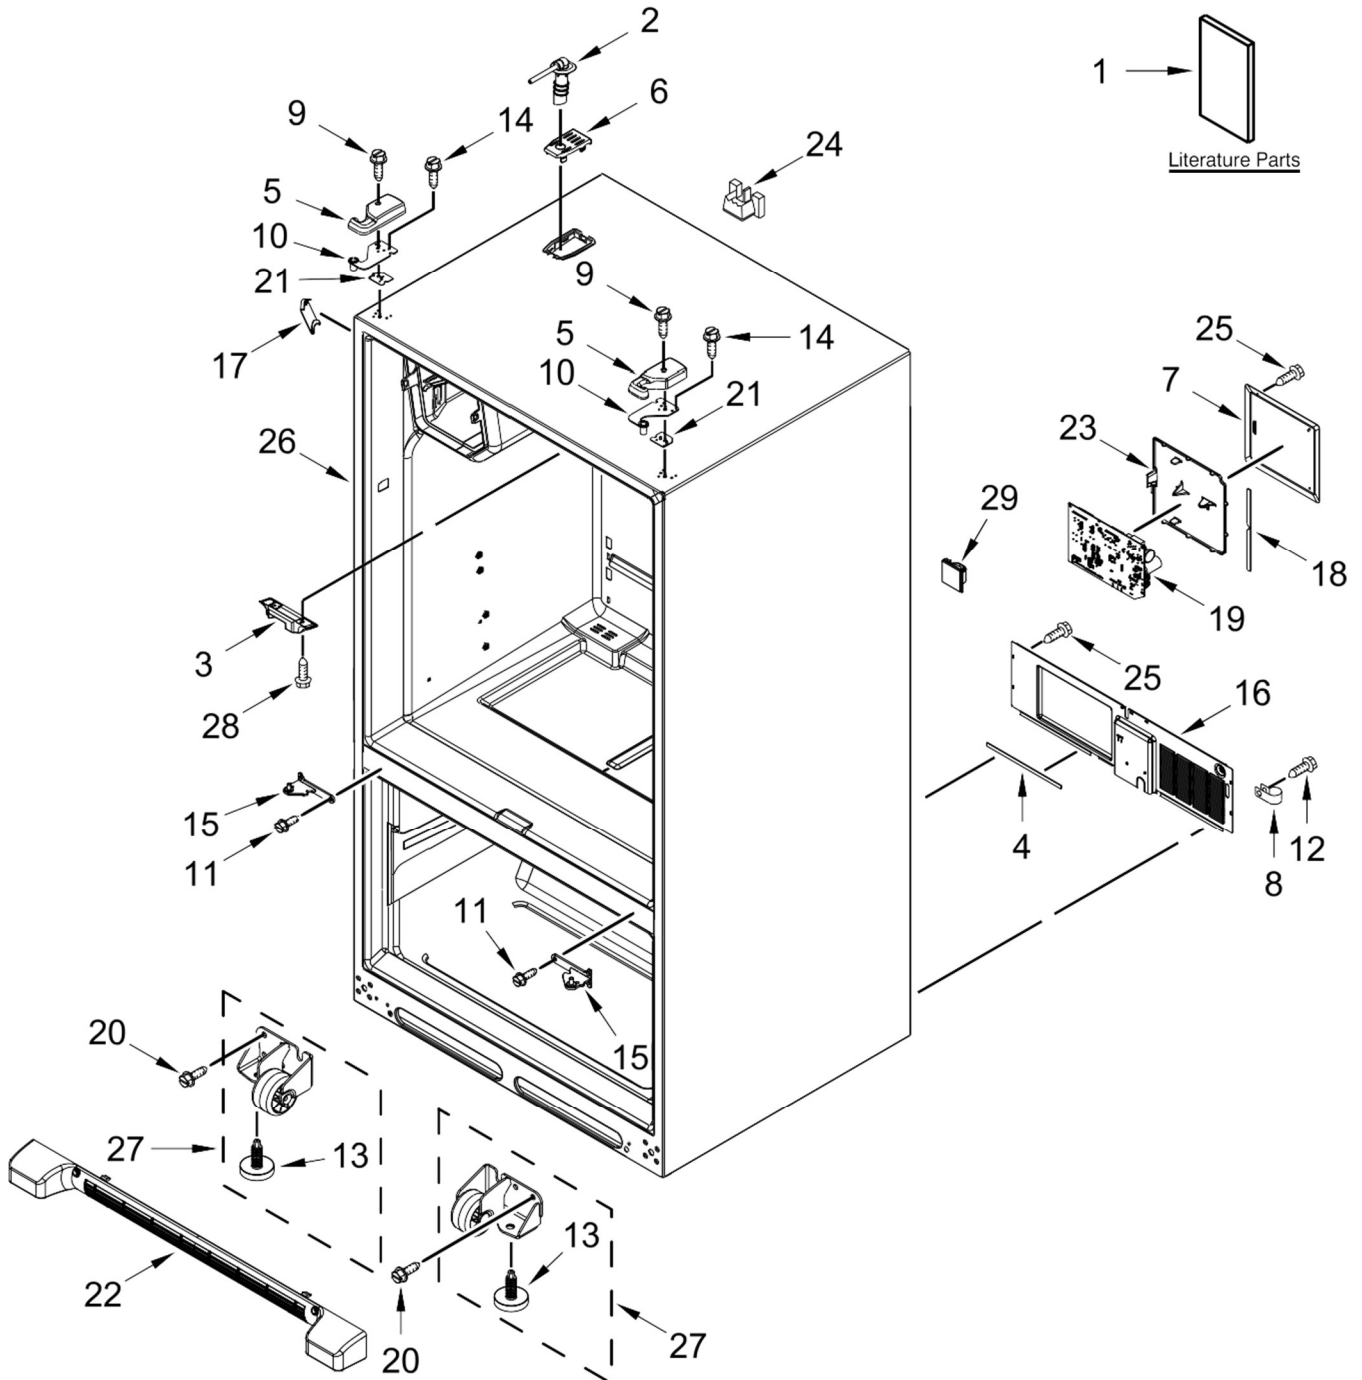

FRENCH DOOR BOTTOM MOUNT REFRIGERATOR

MODELS:

MFI2570FEZ05 (Stainless Steel)

REFRIGERADOR MFI2570FEZ05

REFRIGERADOR MFI2570FEZ05

<u>Illus. No.</u>	<u>Part No.</u>	<u>Description</u>
1		Literature Parts
	W11050317	Tech Sheet (English)
	W11050318	Tech Sheet (French)
	W10857667	Use and Care Guide
	W11112991	Energy Guide
2	12961401	Tube, Water
3	12698403	Plate, Pivot
4	B5759655	Gasket
5		Cover, Top Hinge Left Hand (Includes Foil)
	W10337648	Grey Right Hand
	12962302AP	Grey
6		Cover, Fill Tube
	12981401AP	Grey
7	12961602	Cover, Control Box
8	M0108107	Clamp, Tube

<u>Illus. No.</u>	<u>Part No.</u>	<u>Description</u>
9	12992602	Screw
10		Hinge, Top
	12963204ED	Left Hand
	12963205ED	Right Hand
11	W10673840	Screw (Stainless)
12	12990511	Screw
13	W10141622	Brake, Roller
14	12992403	Screw
15		Hinge, Center Left Hand
	W10740150	Grey Right Hand
	W10740146	Grey
16	W10270394	Cover, Unit
17		Cover, Corner
	12587703AP	Grey
18	W10914798	Gasket, Control Box
19	W10867574	Control, Electronic