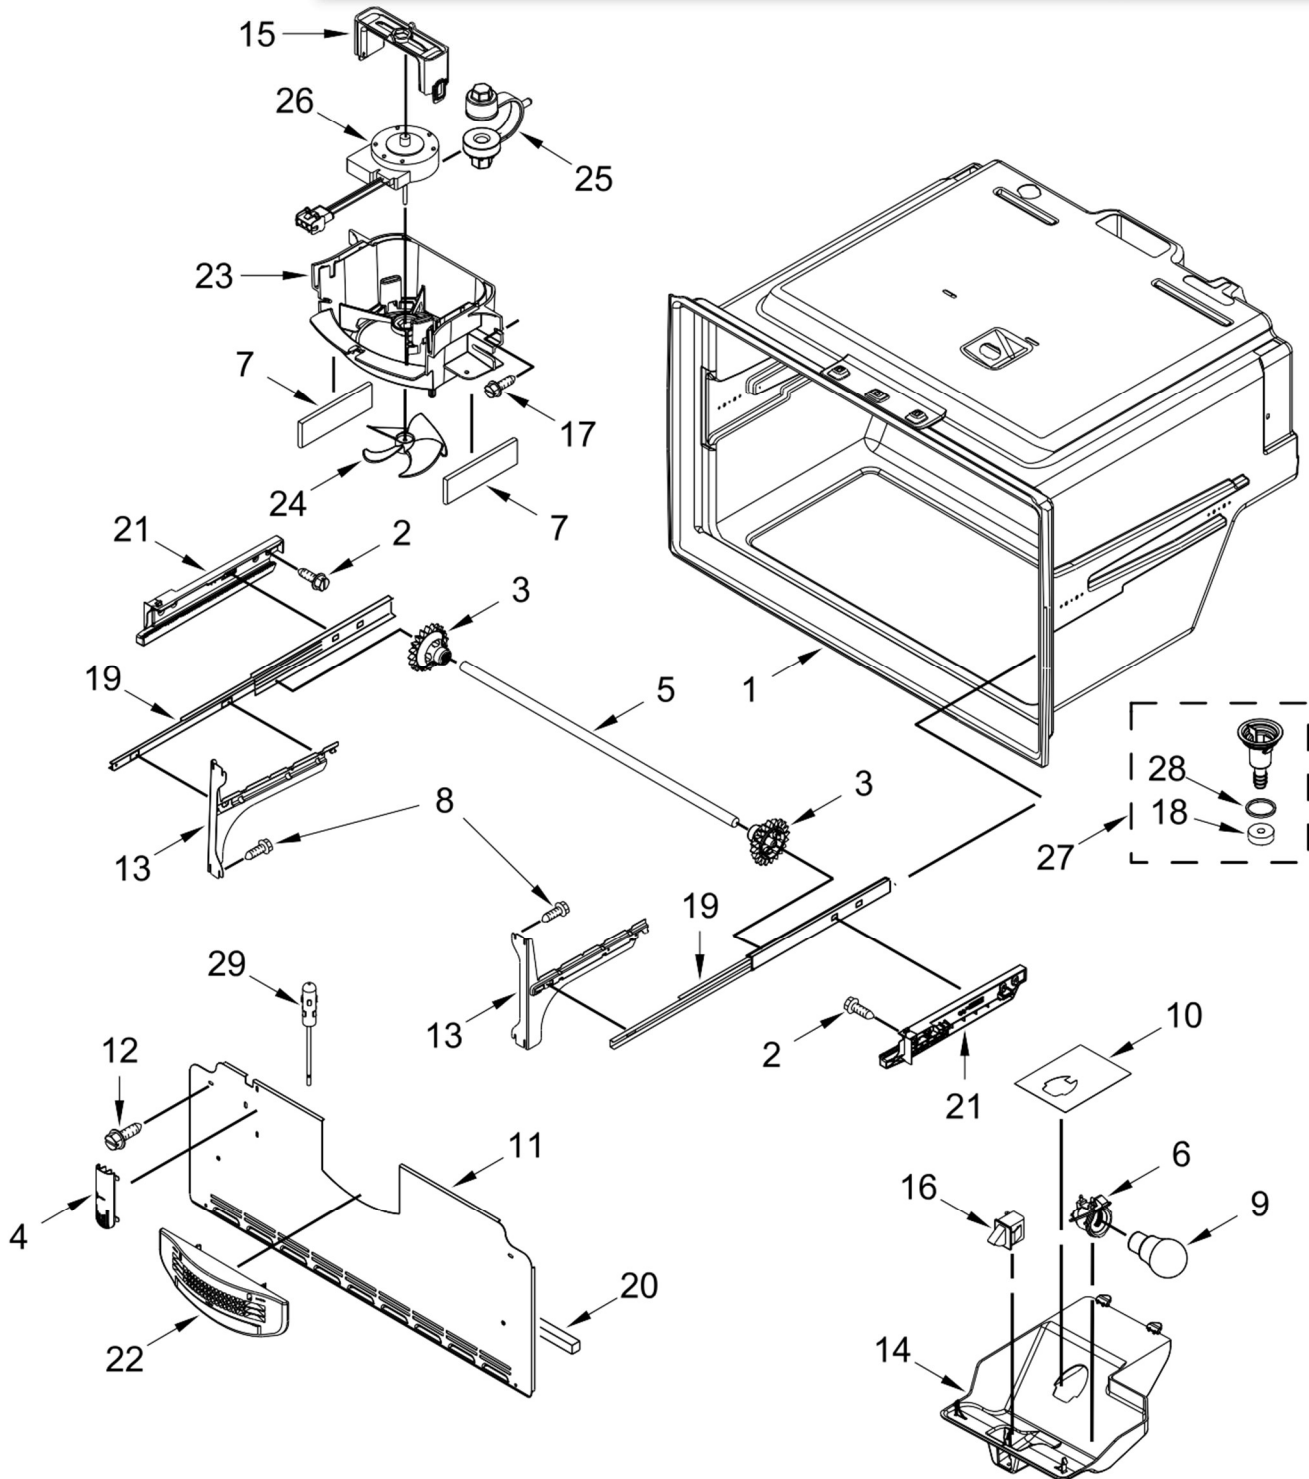

REFRIGERADOR MF12570FEZ05

REFRIGERADOR MFI2570FEZ05

<u>Illus. No.</u>	<u>Part No.</u>	<u>Description</u>
1		Liner (Not A Serviceable Part)
2	12990501	Screw
3	12002497	Gear
4	12815301	Cover, Thermistor
5	W10802332	Shaft, Rack
6	12570701	Socket, Light
7	A3189392	Gasket, Foam
8	12990521	Screw
9	W10805744	Lamp, LED
10	W10277466	Foil, Housing
11	W10308421	Cover, Evaporator
12	12990511	Screw

<u>Illus. No.</u>	<u>Part No.</u>	<u>Description</u>
13		Bracket, Door Slide
	W10330991	Left Hand
	W10330993	Right Hand
14	W10315248	Module, Light
15	12956601	Clip, Fan Motor
16	12466111SP	Switch, Light
17	12990504	Screw
18	B8381501	Gasket, Drain
19	W10120018	Slide, Door
20	A3189396	Gasket
21		Adapter, Side
	W10284682	Left Hand
	W10284683	Right Hand
22	12959901	Grille, Air

<u>Illus. No.</u>	<u>Part No.</u>	<u>Description</u>
23	12951401	Shroud, Evaporator
24	12986101	Blade, Fan
25	12951101	Grommet, Fan Motor
26	W10276647	Motor, Evaporator (Includes Heater Harness, Defrost Thermostat and Thermistor)
27	W10662407	Assembly, Drain Funnel
28	M0500703	Seal
29	12791417SP	Thermistor