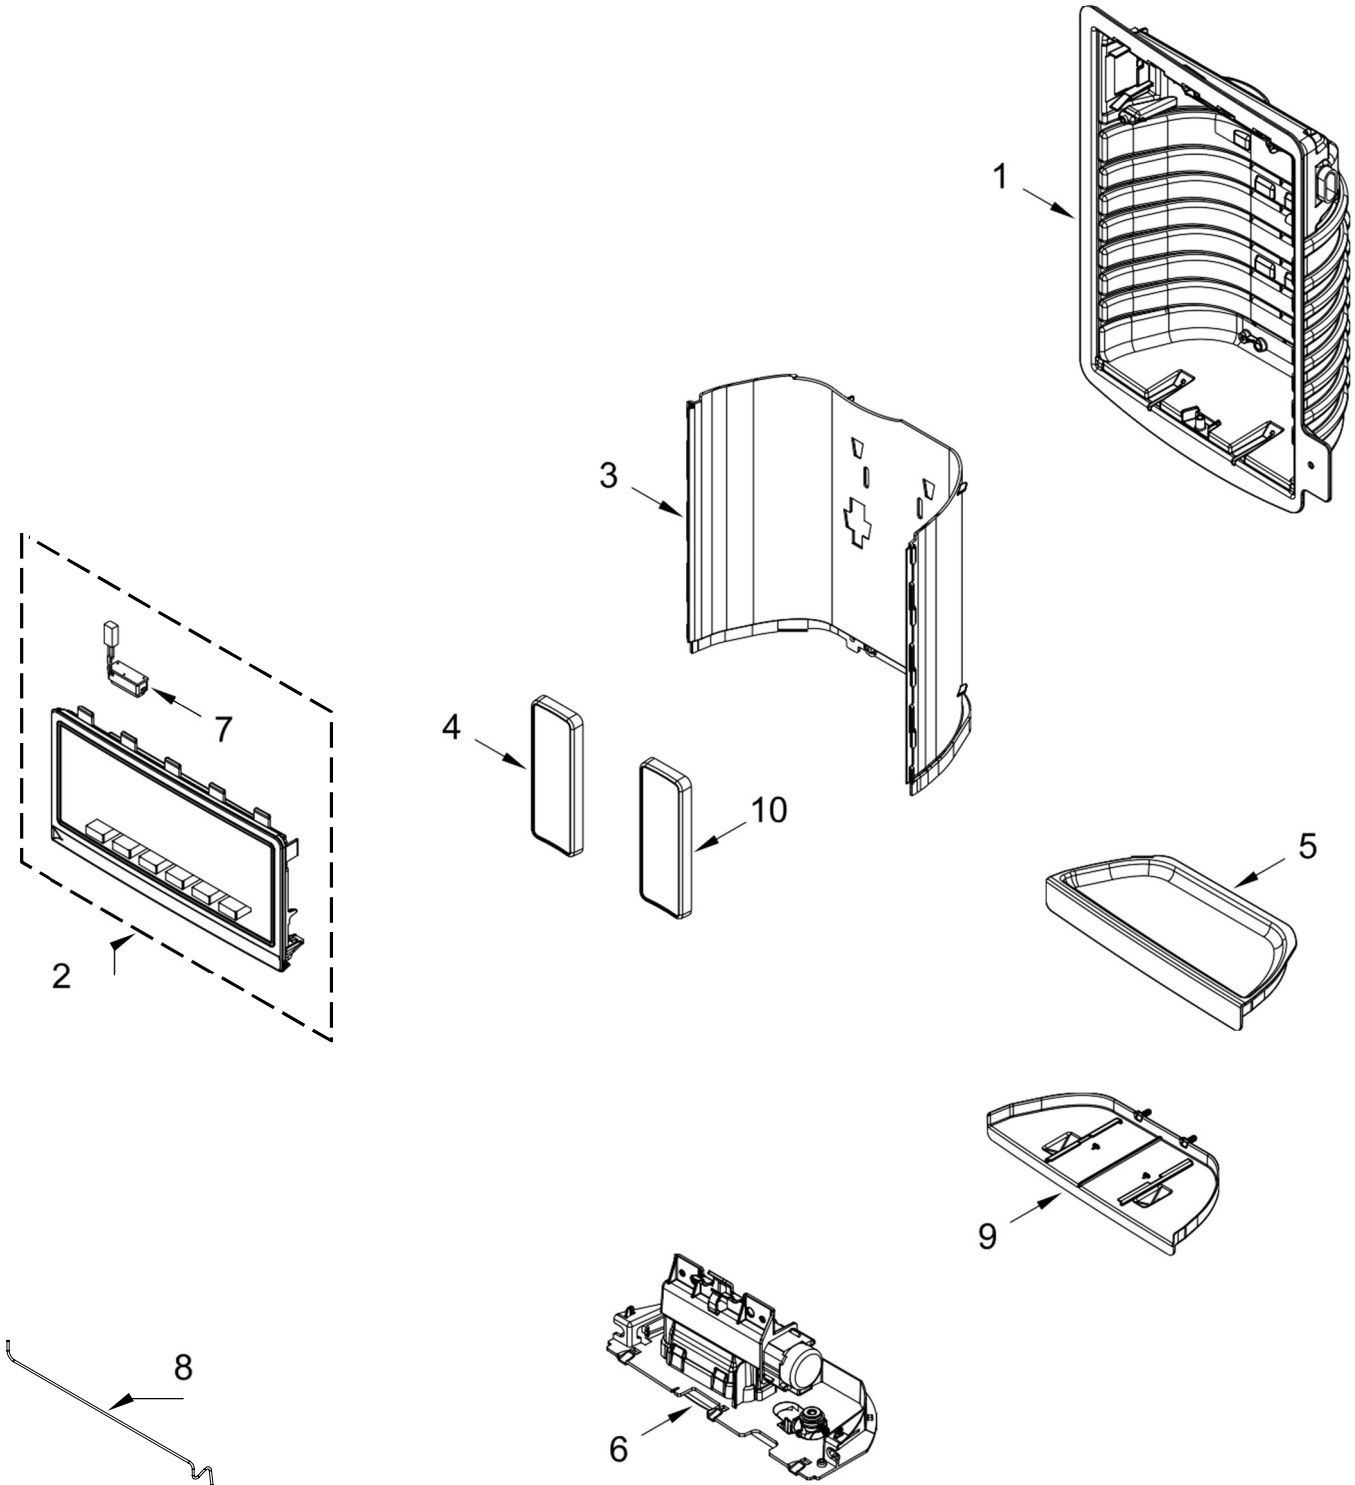

REFRIGERADOR MFI2570FEZ05

Distribuidor Autorizado

SurteRápido.com

Venta de Refacciones
Electrodomesticas

REFRIGERADOR MFI2570FEZ05

<u>Illus.</u> <u>No.</u>	<u>Part No.</u>	<u>Description</u>
1		Housing, Dispenser (Not Serviced)
2	W11106025	Assembly, User interface
3		Wall, Dispenser False
	W11045978	Nickel

<u>Illus.</u> <u>No.</u>	<u>Part No.</u>	<u>Description</u>
4		Assembly, Ice Pad
	W10334801	Grey
5		Tray, Dispenser
	W11045973	Nickel
6	W10353552	Assembly, Separator
7	W10238083	Assembly, LED

<u>Illus.</u> <u>No.</u>	<u>Part No.</u>	<u>Description</u>
8	W10511930	Waterline, Door
9		Tray, Dispenser Slide
	W10267863	Grey
10		Assembly, Water Pad
	W10334825	Grey