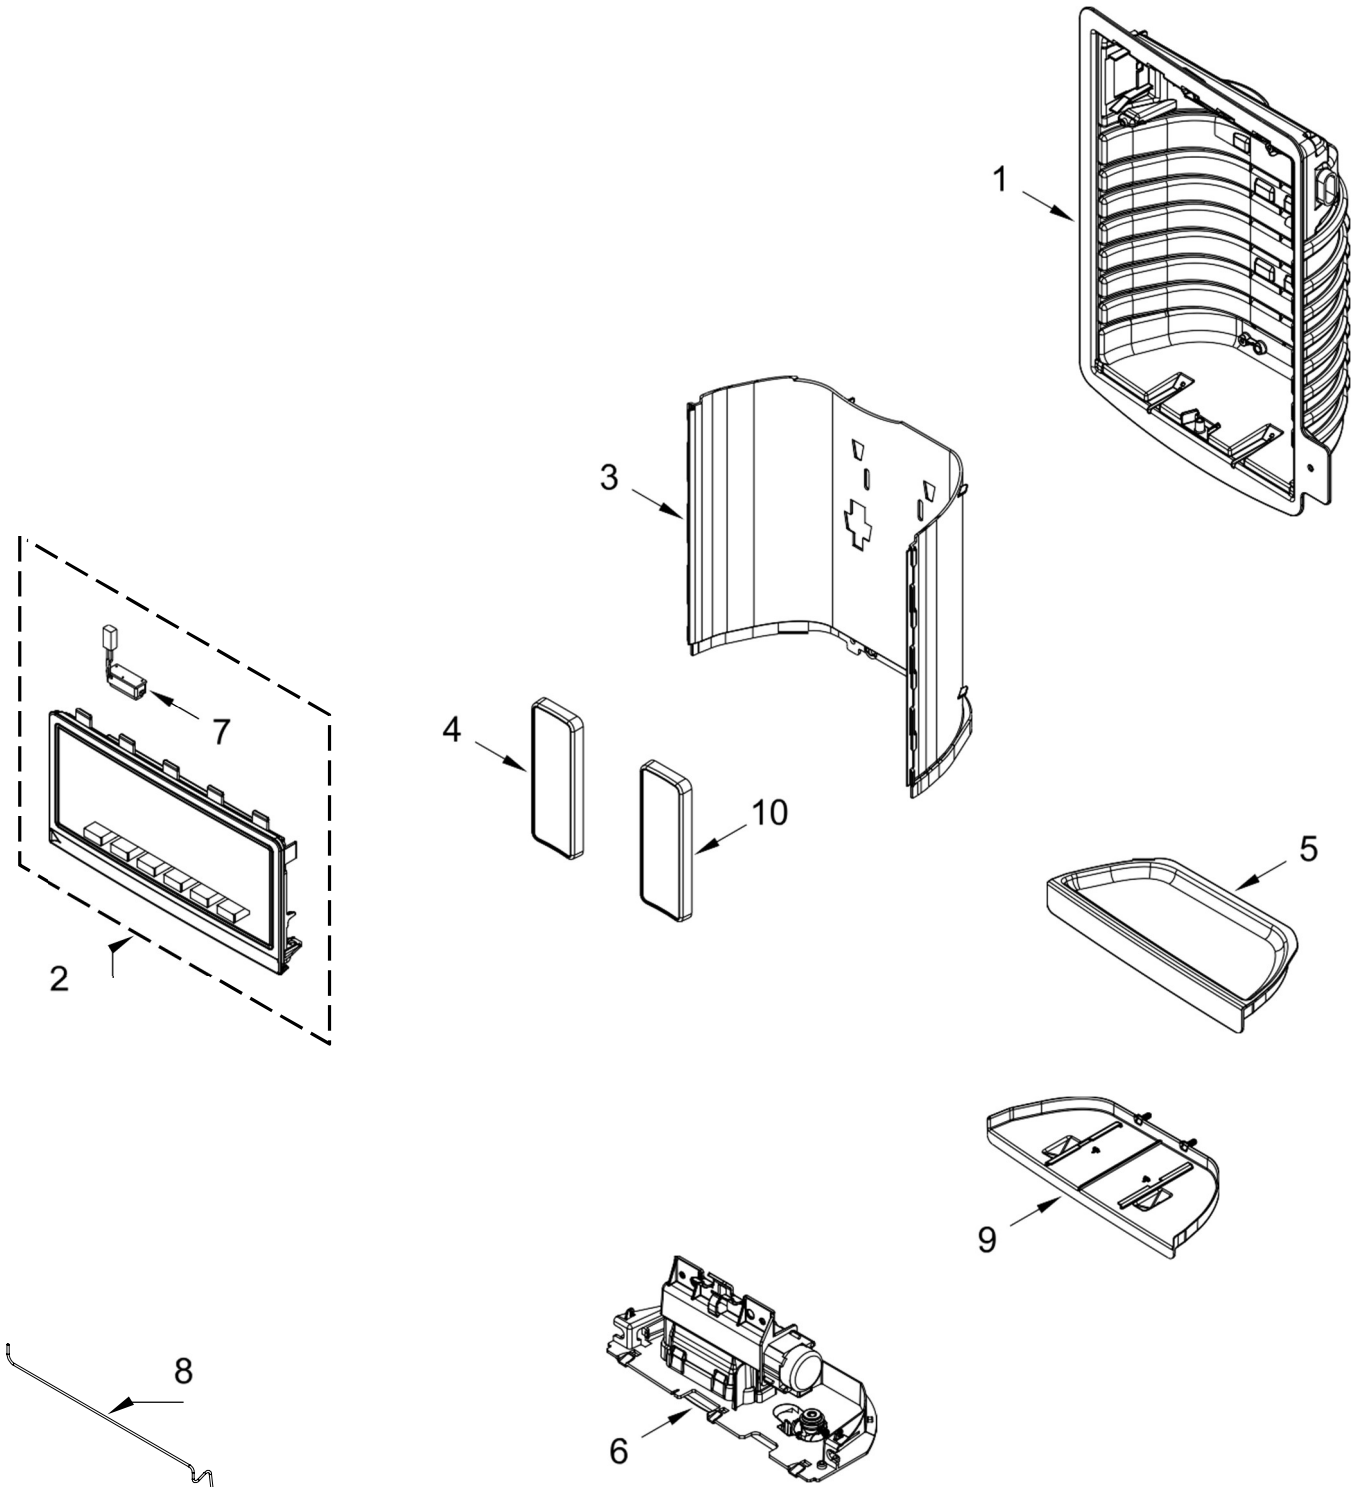

REFRIGERADOR MFI2570FEZ06

REFRIGERADOR MFI2570FEZ06

<u>Illus. No.</u>	<u>Part No.</u>	<u>Description</u>	<u>Illus. No.</u>	<u>Part No.</u>	<u>Description</u>	<u>Illus. No.</u>	<u>Part No.</u>	<u>Description</u>
1		Housing, Dispenser (Not Serviced)	5		Tray, Dispenser	10		Assembly, Water Pad
2	W11114472	Assembly, User Interface		W11045973	Nickel		W10334825	Grey
3		Tray, Dispenser Base	6	W10353552	Assembly, Separator (Includes Spigot and Ice Guide)			
	W11045978	Nickel	7	W10238083	Assembly, LED			
4		Assembly, Ice Pad	8	W10511930	Waterline, Door			
	W10334801	Grey	9		Tray, Dispenser Slide			
				W10267863	Grey