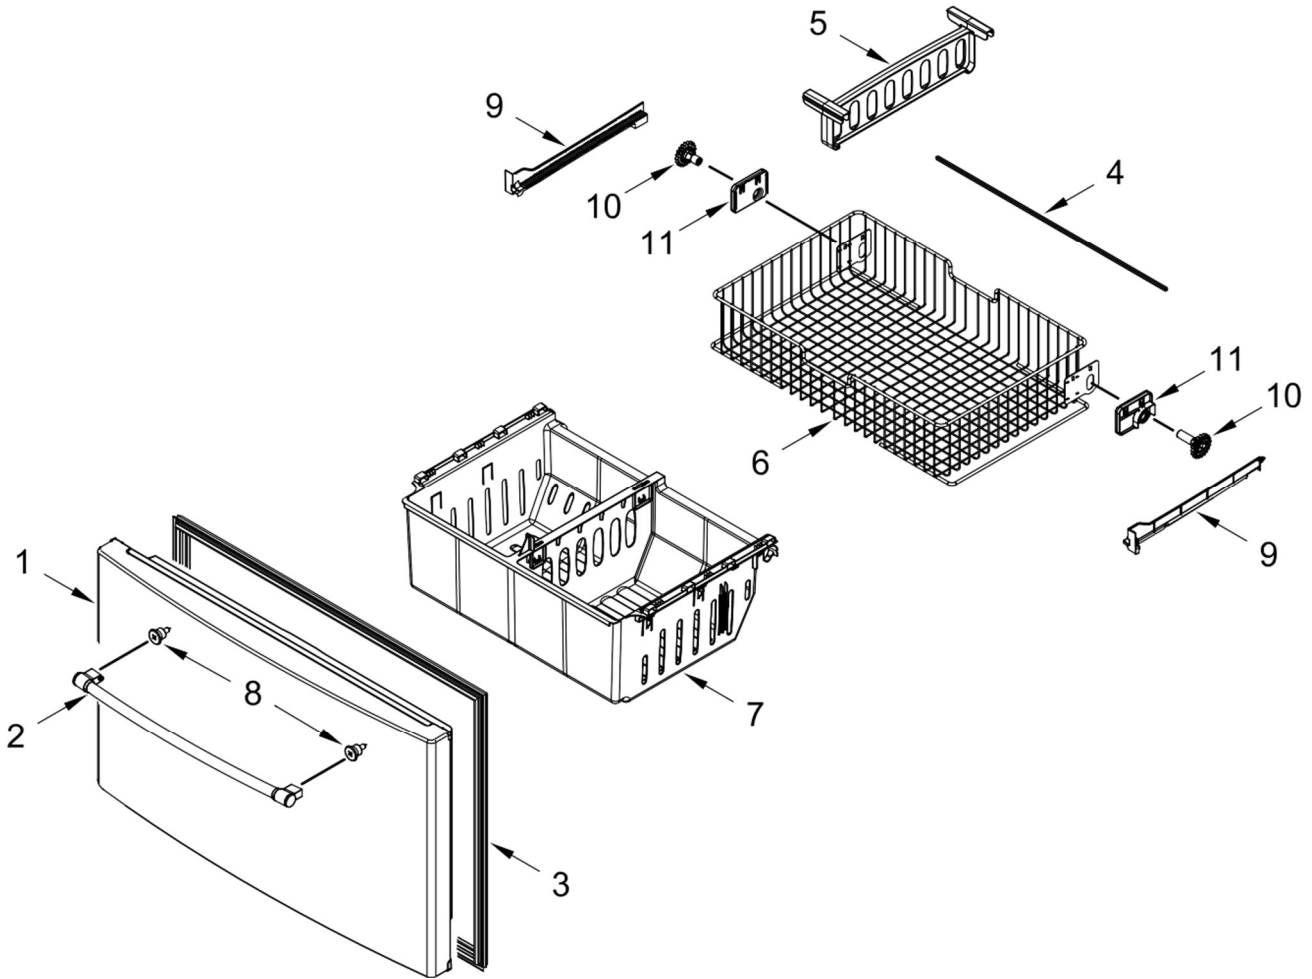

REFRIGERADOR MFI2570FEZ06

REFRIGERADOR MFI2570FEZ06

<u>Illus. No.</u>	<u>Part No.</u>	<u>Description</u>
1	W11254651	Door, Freezer Stainless
2	W10838132	Handle, Door Stainless
3	W10714545	Gasket, Door Grey
4	W10802333	Shaft, Rack

<u>Illus. No.</u>	<u>Part No.</u>	<u>Description</u>
5	W10146439	Divider, Upper Basket
6	W11115237	Basket, Upper
7	W10293682	Bin, Lower
8	W10460893	Screw
9	W10516603	Rack, Side Left Hand
	W10516602	Right Hand

<u>Illus. No.</u>	<u>Part No.</u>	<u>Description</u>
10	W10474716	Spur, Gear Left Hand
	W10474715	Right Hand
11	W10348259	Mount, Gear Left Hand
	W10348260	Right Hand