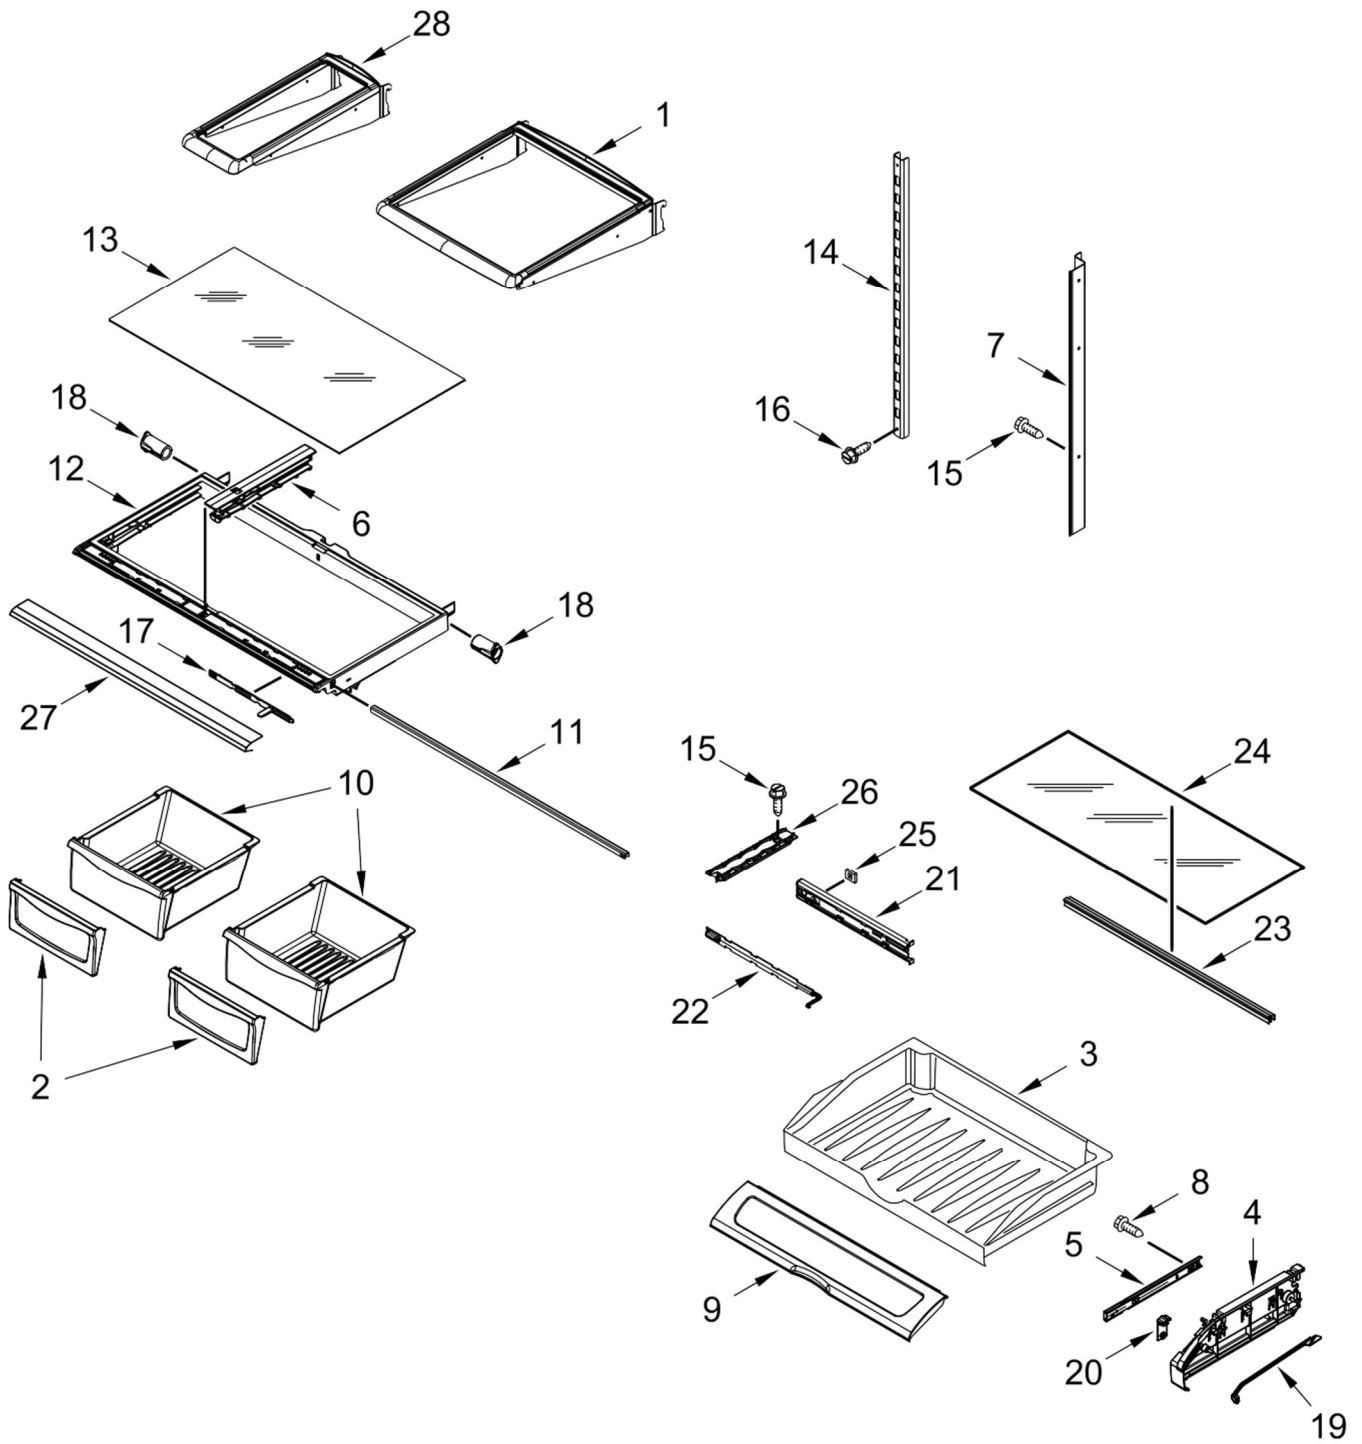

REFRIGERADOR MFI2570FEZ06

REFRIGERADOR MFI2570FEZ06

<u>Illus. No.</u>	<u>Part No.</u>	<u>Description</u>
1	12883507	Shelf, Glide Out
2	12643802SP	Frame, Crisper Pan
3	12731302	Drawer, Pantry
4		Endcap, Pantry
	W10845509	Left Hand
	W10845508	Right Hand
5	W10235370	Glide, Pantry
6	W10326469N	Rail, Center Crisper
7		Ladder, Side
	W10251966	Left Hand
	W10251965	Right Hand
8	12990504	Screw
9	12656813	Lid, Pantry

<u>Illus. No.</u>	<u>Part No.</u>	<u>Description</u>
10	12804601SP	Pan, Crisper
11	12642303WD	Brace, Crisper Cover
12	W10329866	Frame, Crisper
13	12204824N	Glass, Shelf
14	W10273464	Ladder, Center
15	12990513	Screw
16	12990512	Screw
17	12530805SP	Slide, Humidity Control
18	13062602	Support, Crisper Frame
19	12655304	Bar, Control
20	12655204	Knob, Temperature Control

<u>Illus. No.</u>	<u>Part No.</u>	<u>Description</u>
21	12656202	Housing, Control
22	12655402	Slide, Temperature Control
23	W10528933	Support, Glass (Includes Pantry Brace)
24	W10893772	Glass, Shelf
25	12656901	Gasket, Pantry
26	12531901	Track, Deli Drawer
27	W10313178N	Trim, Crisper
28	12885501	Shelf, Mini Stationary