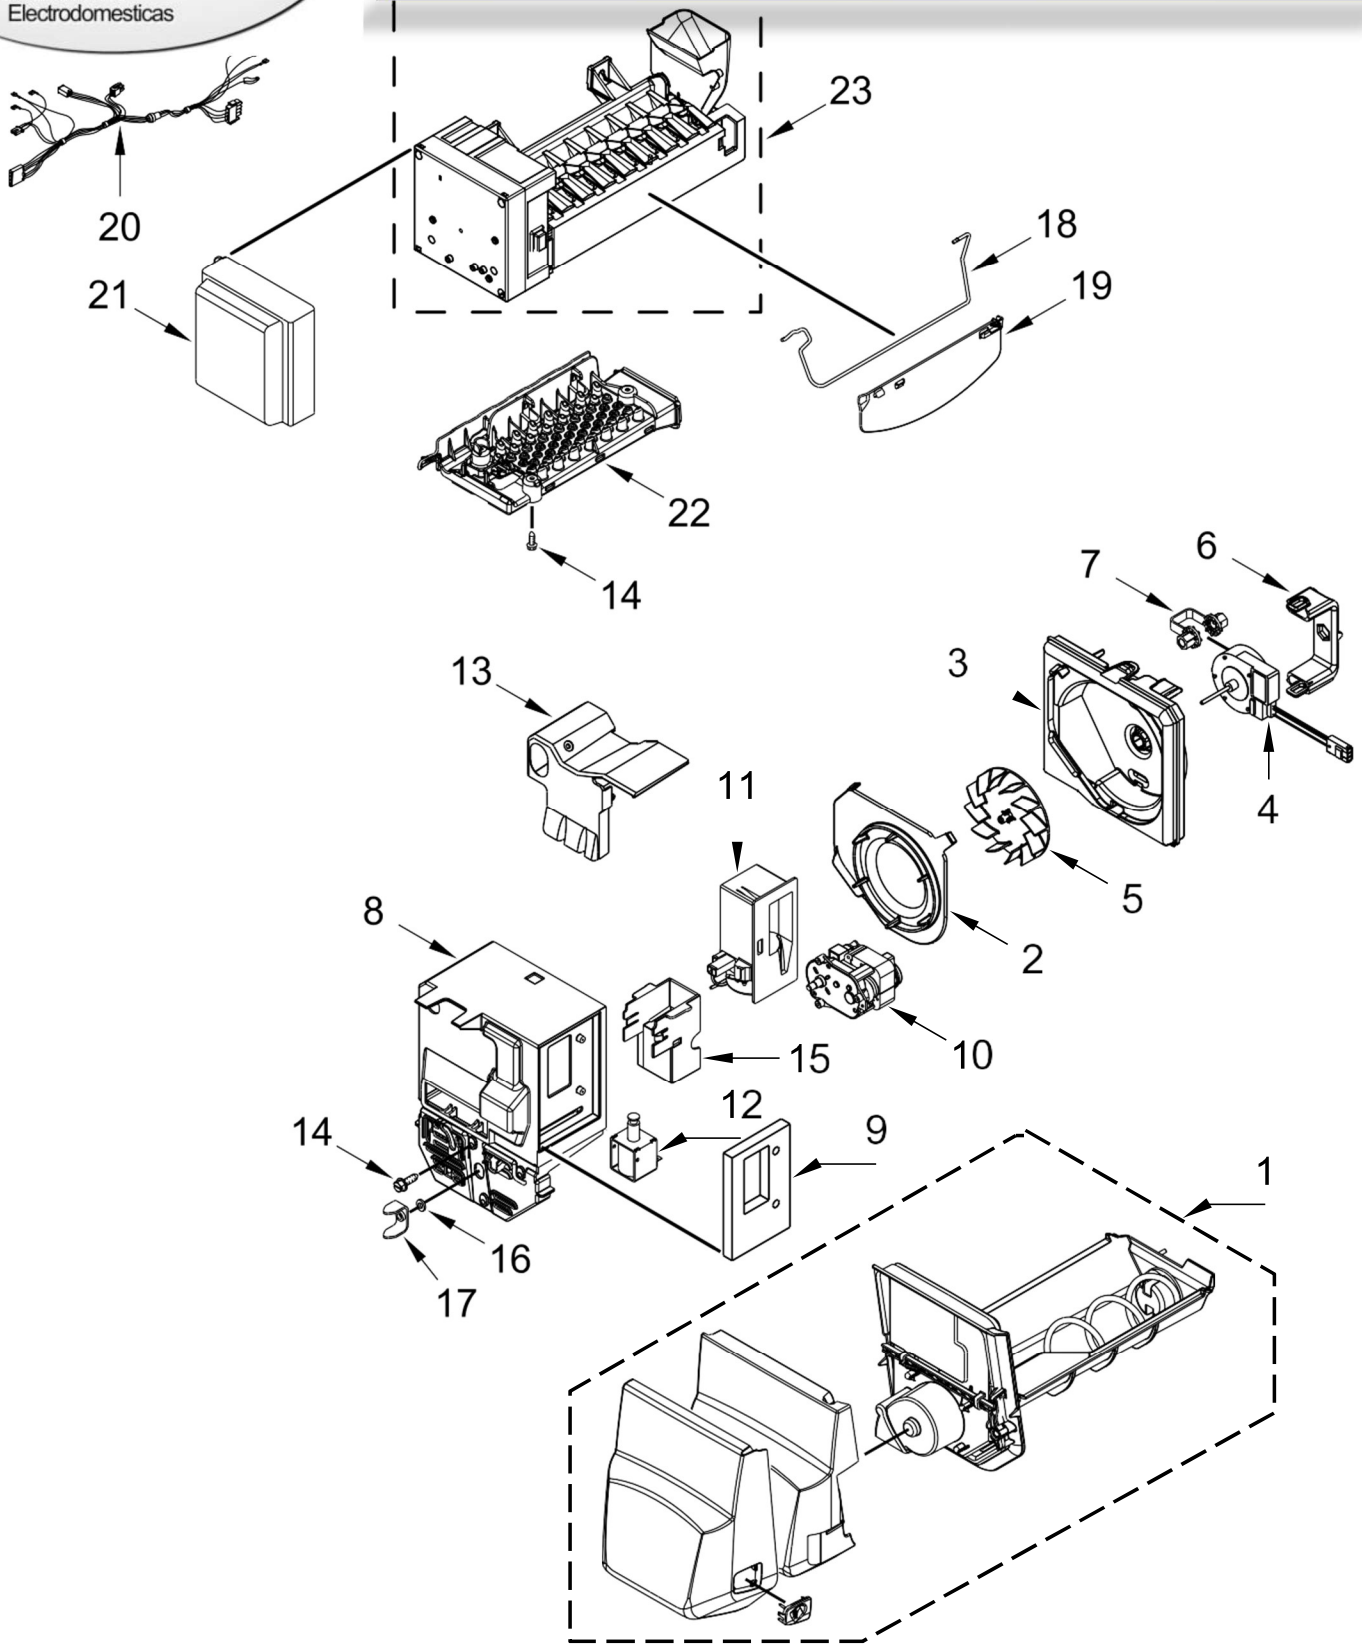

REFRIGERADOR MFI2570FEZ06

REFRIGERADOR MFI2570FEZ06

Illus.
No.   Part No.   Description

1	W11097357	Assembly, Ice Bin
2	W10121282	Inlet, Blower
3	W10309863	Scroll, Blower
4	W10308033	Motor, Fan
5	W10123444	Wheel, Blower
6	12956603	Clip, Fan Motor
7	W10151687	Grommet, Fan Motor
8	W10309864	Divider, Ice Box
9	12920001	Gasket, Damper

Illus.
No.   Part No.   Description

10	W10317991	Motor, Dispenser
11	W10196393	Damper, Control
12	W10309866	Assembly, Solenoid
13	W10118612	Liner, Divider
14	12990511	Screw
15	W10346971	Bracket, Solenoid
16	W10465946	Washer
17	63052A001	Yoke, Ice Dispenser
18	W11130404	Arm, Shutoff

Illus.
No.   Part No.   Description

19	W10351019	Extension, Shutoff Arm
20	W10826037	Harness, Icemaker
21	W10290556	Cover
22	W10312691	Assembly, Impinger
23	W10300024	Assembly, Icemaker (Complete)