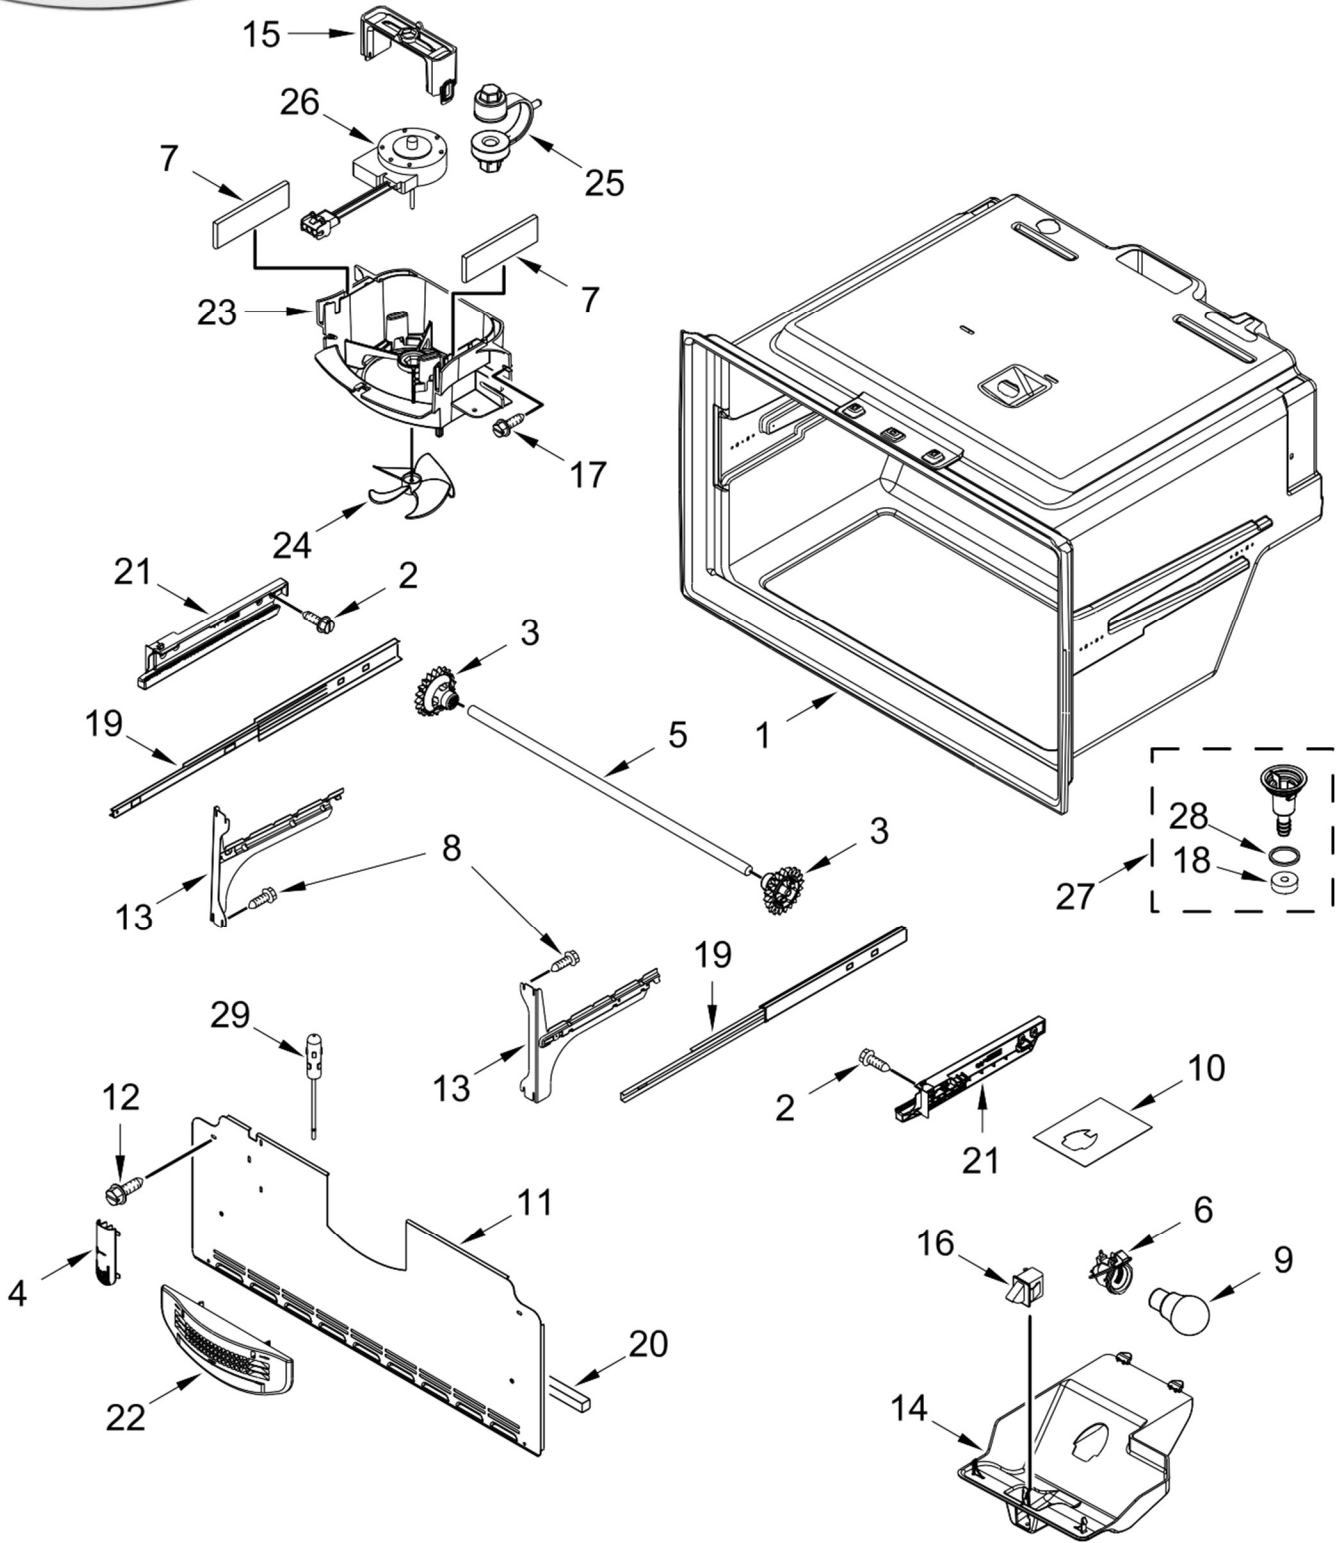

REFRIGERADOR MFI2570FEZ06

REFRIGERADOR MFI2570FEZ06

<u>Illus. No.</u>	<u>Part No.</u>	<u>Description</u>
1		Liner (Not A Serviceable Part)
2	12990501	Screw
3	12002497	Gear
4	12815301	Cover, Thermistor
5	W10802332	Shaft, Rack
6	12570701	Socket, Light
7	A3189392	Gasket, Foam
8	12990521	Screw
9	W10805744	Lamp, LED
10	W10277466	Foil, Housing
11	W10308421	Cover, Evaporator
12	12990511	Screw

<u>Illus. No.</u>	<u>Part No.</u>	<u>Description</u>
13		Bracket, Door Slide
	W10330991	Left Hand
	W10330993	Right Hand
14	W10315248	Module, Light
15	12956601	Clip, Fan Motor
16	12466111SP	Switch, Light
17	12990504	Screw
18	B8381501	Gasket, Drain
19	W10120018	Slide, Door
20	A3189396	Gasket
21		Adapter, Side
	W10284682	Left Hand
	W10284683	Right Hand
22	12959901	Grille, Air

<u>Illus. No.</u>	<u>Part No.</u>	<u>Description</u>
23	12951401	Shroud, Evaporator
24	12986101	Blade, Fan
25	12951101	Grommet, Fan Motor
26	W10276647	Motor, Evaporator (Includes Heater Harness, Defrost Thermostat and Thermistor)
27	W10662407	Assembly, Drain Funnel
28	M0500703	Seal
29	12791417SP	Thermistor