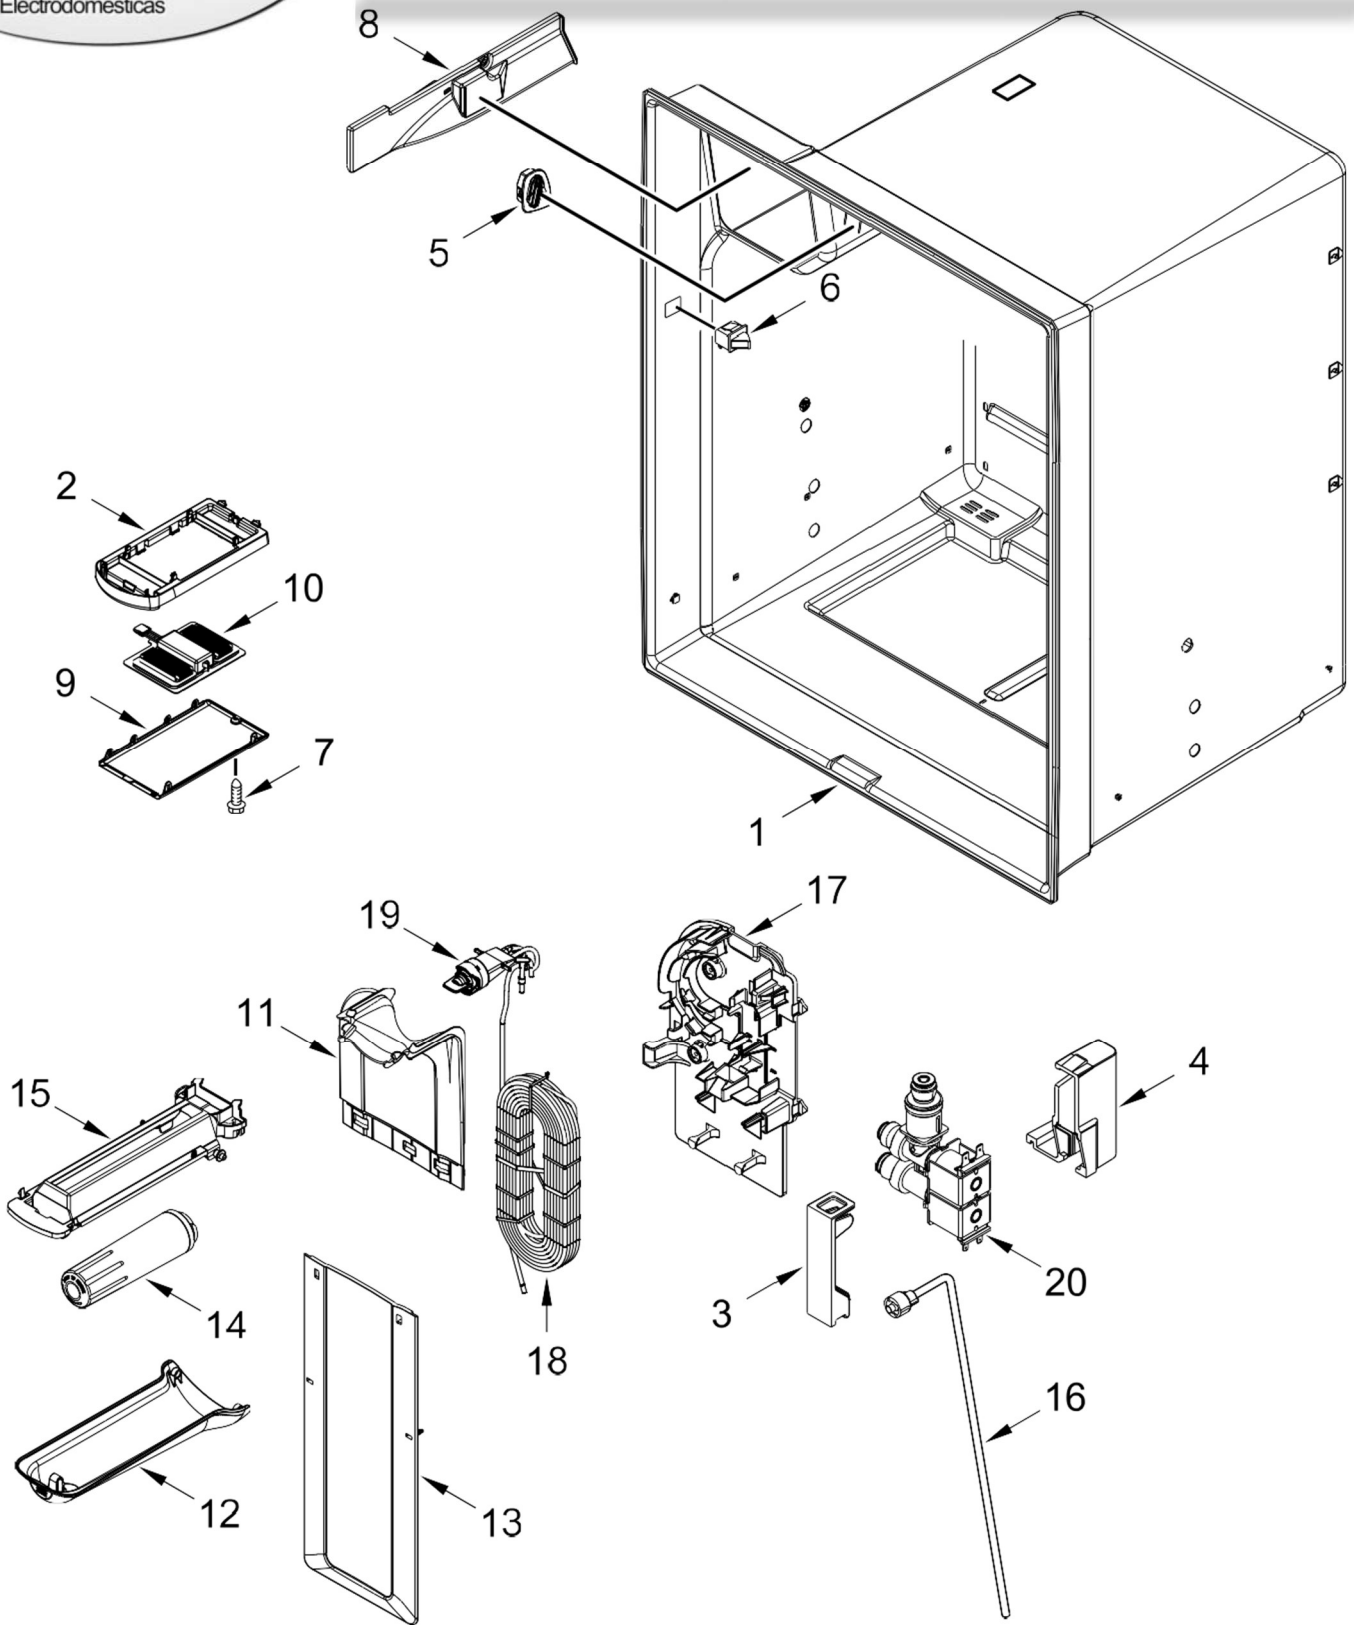

REFRIGERADOR MFI2570FEZ06

REFRIGERADOR MFI2570FEZ06

<u>Illus. No.</u>	<u>Part No.</u>	<u>Description</u>
1		Liner (Not A Serviceable Part)
2	W10632157	Housing, LED
3	W10118194	Lid, Enclosure
4	W10118193	Enclosure, Water Valve Connector
5	W10555984	Assembly, Air Grille (Includes Damper Seal)
6	12466103	Switch, Rocker

<u>Illus. No.</u>	<u>Part No.</u>	<u>Description</u>
7	3400065	Screw (Stainless)
8	W10309869	Cover, Wiring
9	W10311756	Lens, LED
10	W10866538	Module, LED Light
11	12960101	Cover, Upper Water Tank
12	12960301	Cover, Filter
13	12960001	Cover, Lower Water Tank
14	W10735404	Filter, Water

<u>Illus. No.</u>	<u>Part No.</u>	<u>Description</u>
15	12955901	Bracket, Filter Base
16	W10444033	Tube, Water
17	W10334463	Bracket, Water Tank and Valve
18	W10657242	Assembly, Water Tank and Head (Includes Bypass Cartridge)
19	12664501SP	Cartridge, Bypass
20	W10913947	Valve, Water Inlet