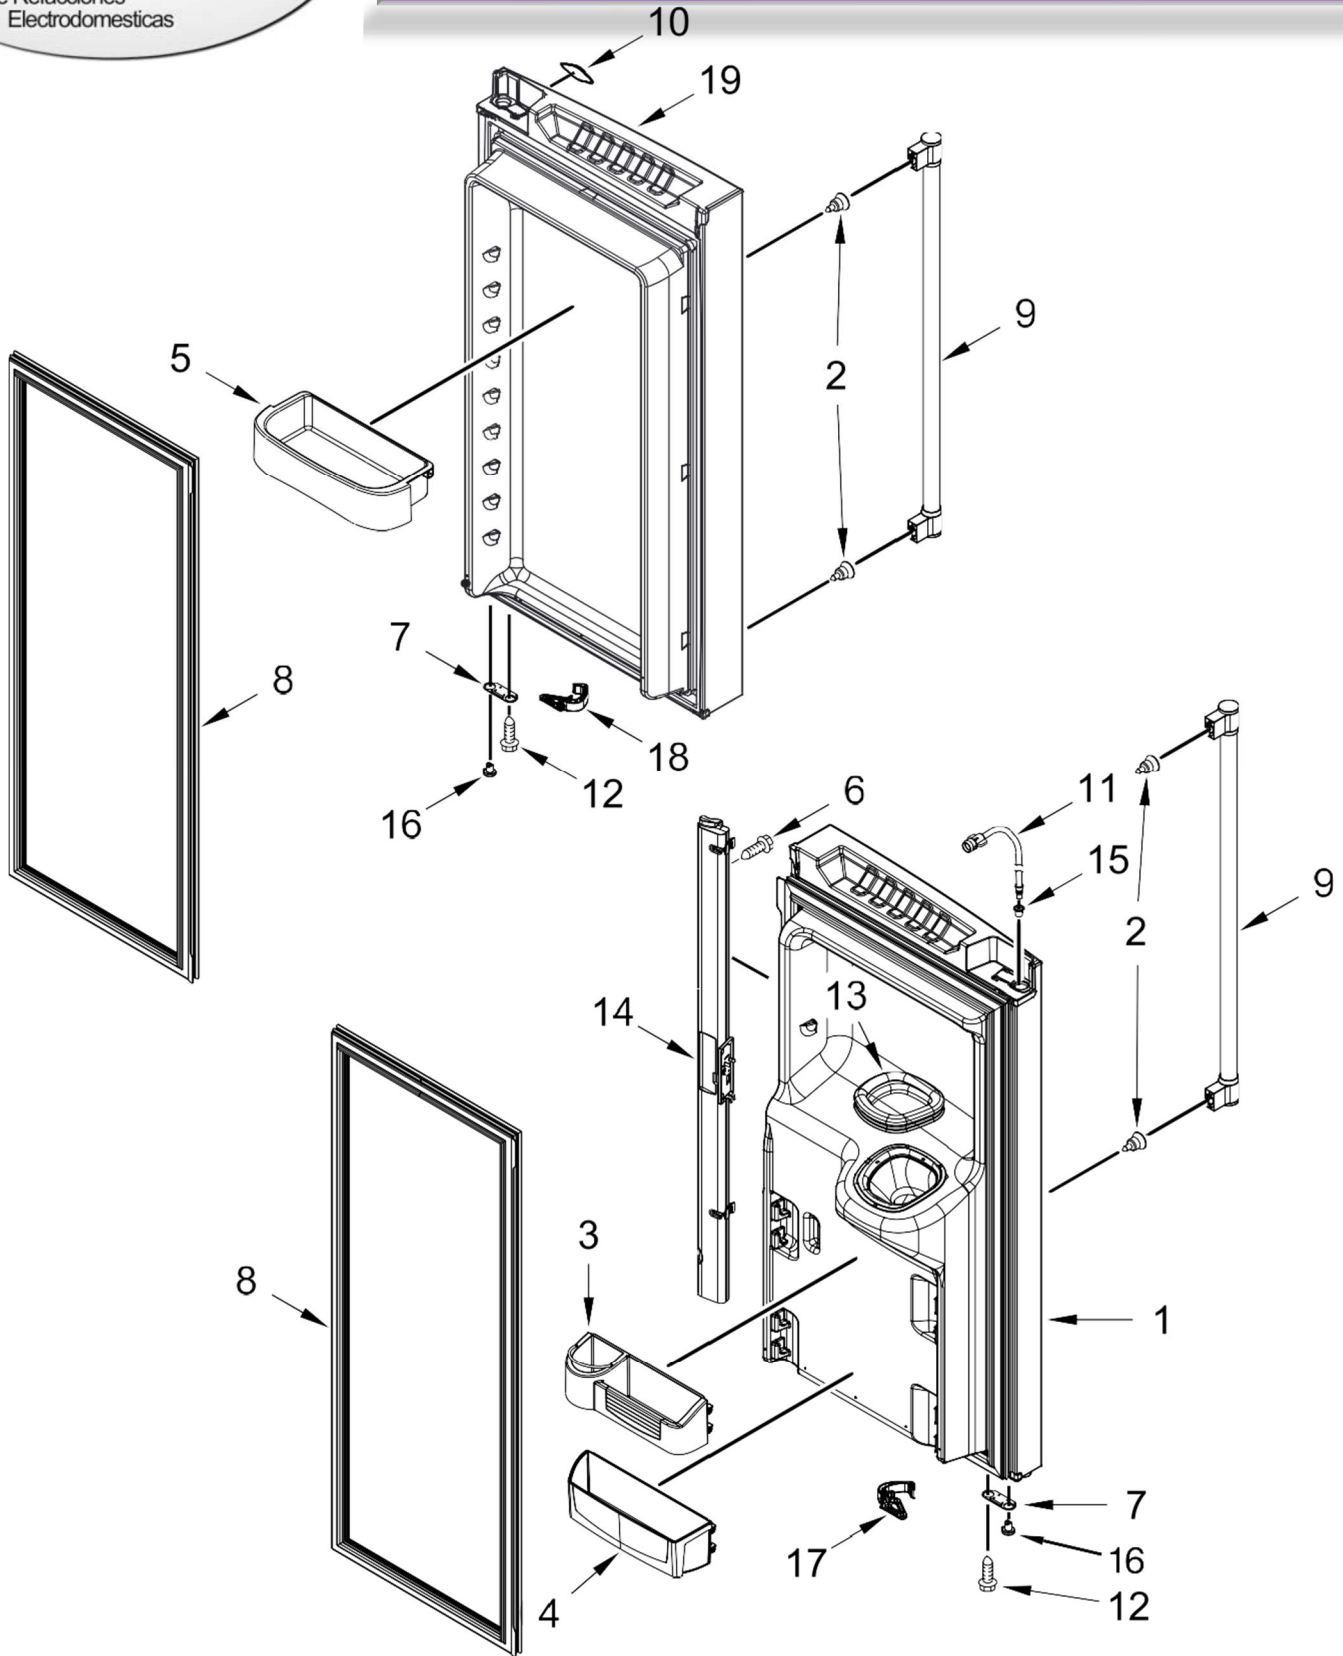

REFRIGERADOR MFI2570FEZ06

REFRIGERADOR MFI2570FEZ06

<u>Illus. No.</u>	<u>Part No.</u>	<u>Description</u>
1		Door, Refrigerator Left Hand W11254655 Stainless
2	W10460893	Screw
3	W10323808	Bucket, Upper
4	W10212139	Bucket, Small
5	W10224961	Bucket, Gallon
6	12990204	Screw
7		Stop, Door 12968202AP Grey
8		Gasket, Door W10830055 Grey

<u>Illus. No.</u>	<u>Part No.</u>	<u>Description</u>
9		Handle, Door W10838130 Stainless
10	W10612926	Badge
11	W10511930	Waterline, Door
12	12990521	Screw
13	W10287601	Seal, Ice Chute
14		Mullion, Door 12722815AP Grey
15	12996601	Clip, Bushing
16		Closure, Door 12028505AP Grey

<u>Illus. No.</u>	<u>Part No.</u>	<u>Description</u>
17		Latch, Door Closer Left Hand W10833741 Grey
18		Latch, Door Closer Right Hand W10833739 Grey
19		Door, Refrigerator Right Hand W11254659 Stainless