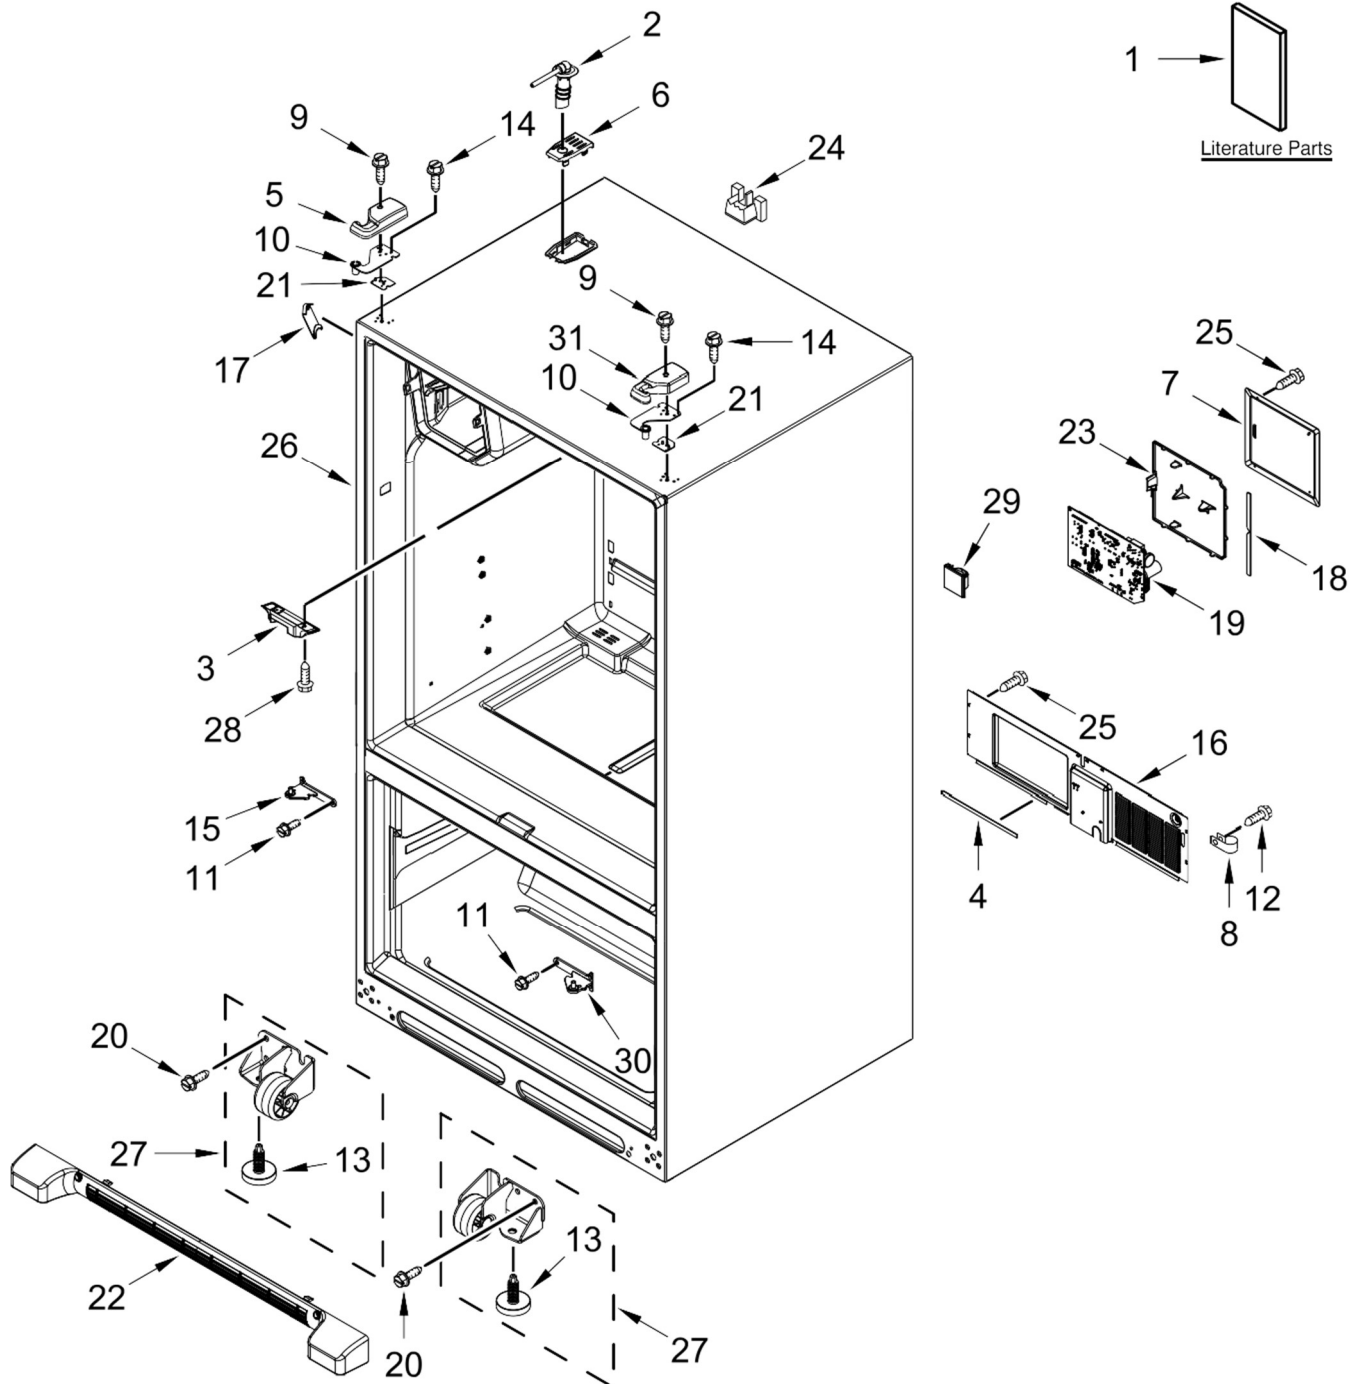

FRENCH DOOR BOTTOM MOUNT REFRIGERATOR
Print Resistant

MODELS:

MFI2570FEZ06 (Stainless Steel)

REFRIGERADOR MFI2570FEZ06

REFRIGERADOR MFI2570FEZ06

<u>Illus. No.</u>	<u>Part No.</u>	<u>Description</u>
1		Literature Parts Tech Sheet
	W11050317	English
	W11050318	French
	W10857667	Use and Care Guide
	W11112991	Energy Guide
2	12961401	Tube, Water
3	12698403	Plate, Pivot
4	B5759655	Gasket
5		Cover, Top Hinge (Includes Foil)
	W10337648	Grey
6		Cover, Fill Tube
	12981401AP	Grey
7	12961602	Cover, Control Box
8	M0108107	Clamp, Tube
9	12992602	Screw
10		Hinge, Top
	12963204ED	Left Hand
	12963205ED	Right Hand

<u>Illus. No.</u>	<u>Part No.</u>	<u>Description</u>
11	W10673840	Screw (Stainless)
12	12990511	Screw
13	W10141622	Brake, Roller
14	12992403	Screw
15		Hinge, Center
	W10740150	Grey
16	W10270394	Cover, Unit
17		Cover, Corner
	12587703AP	Grey
18	W10914798	Gasket, Control Box
19	W10867574	Control, Electronic
20	W10709365	Screw
21		Shim, Top Hinge
	12999501	Left Hand
	12999502	Right Hand
22		Grille, Toe
	W10534155	Grey
23	W10296541	Lid, HV Control Box
24	W10658542	Block, Fill Tube

<u>Illus. No.</u>	<u>Part No.</u>	<u>Description</u>
25	12990702	Screw
26		Cabinet (Not A Servicable Part)
27		Assembly, Roller
	W10515763	Left Hand
	W10515762	Right Hand
28	688983	Screw
29	M0104106	Clip, Cord
30		Hinge, Center
	W10740146	Grey
31		Cover, Top Hinge
	12962302AP	Grey