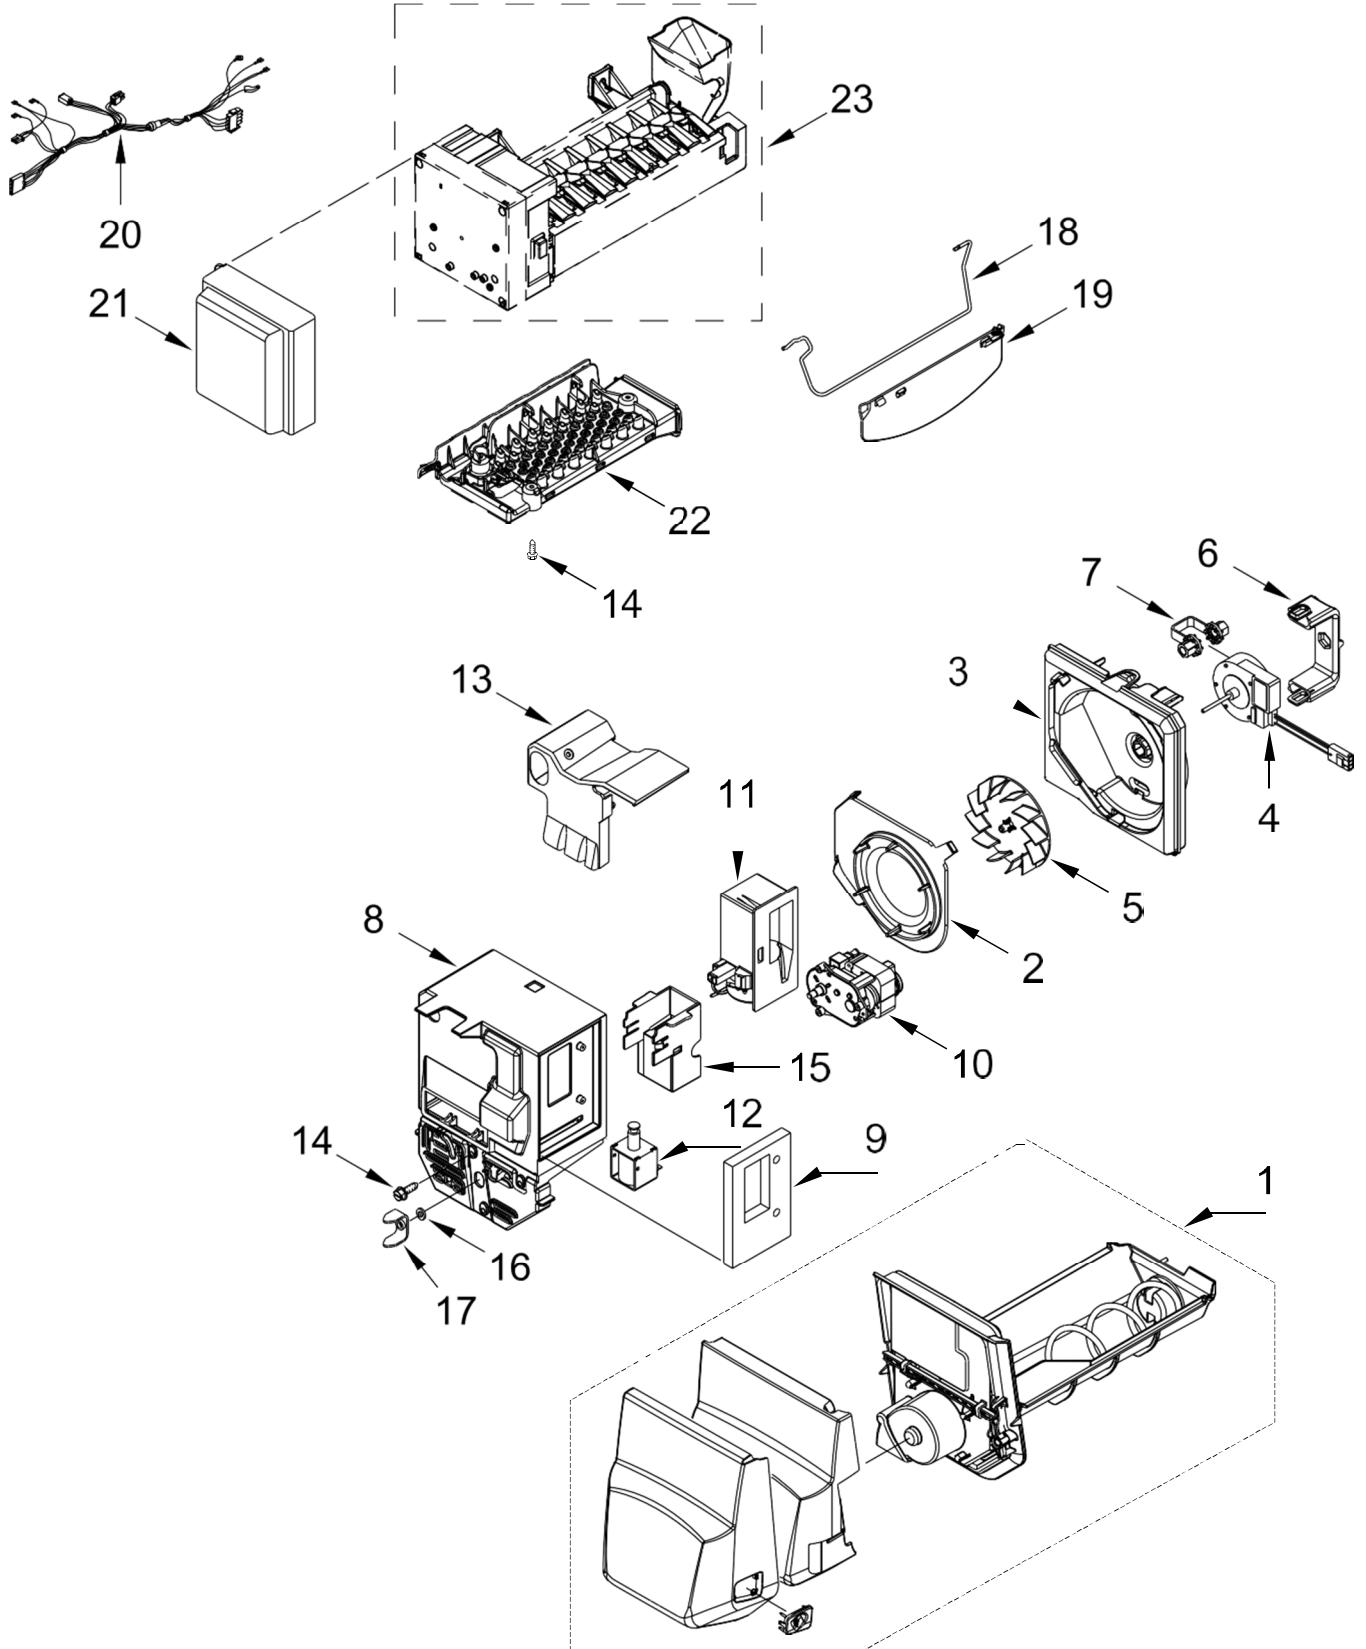

REFRIGERADOR MFI2570FEZ07