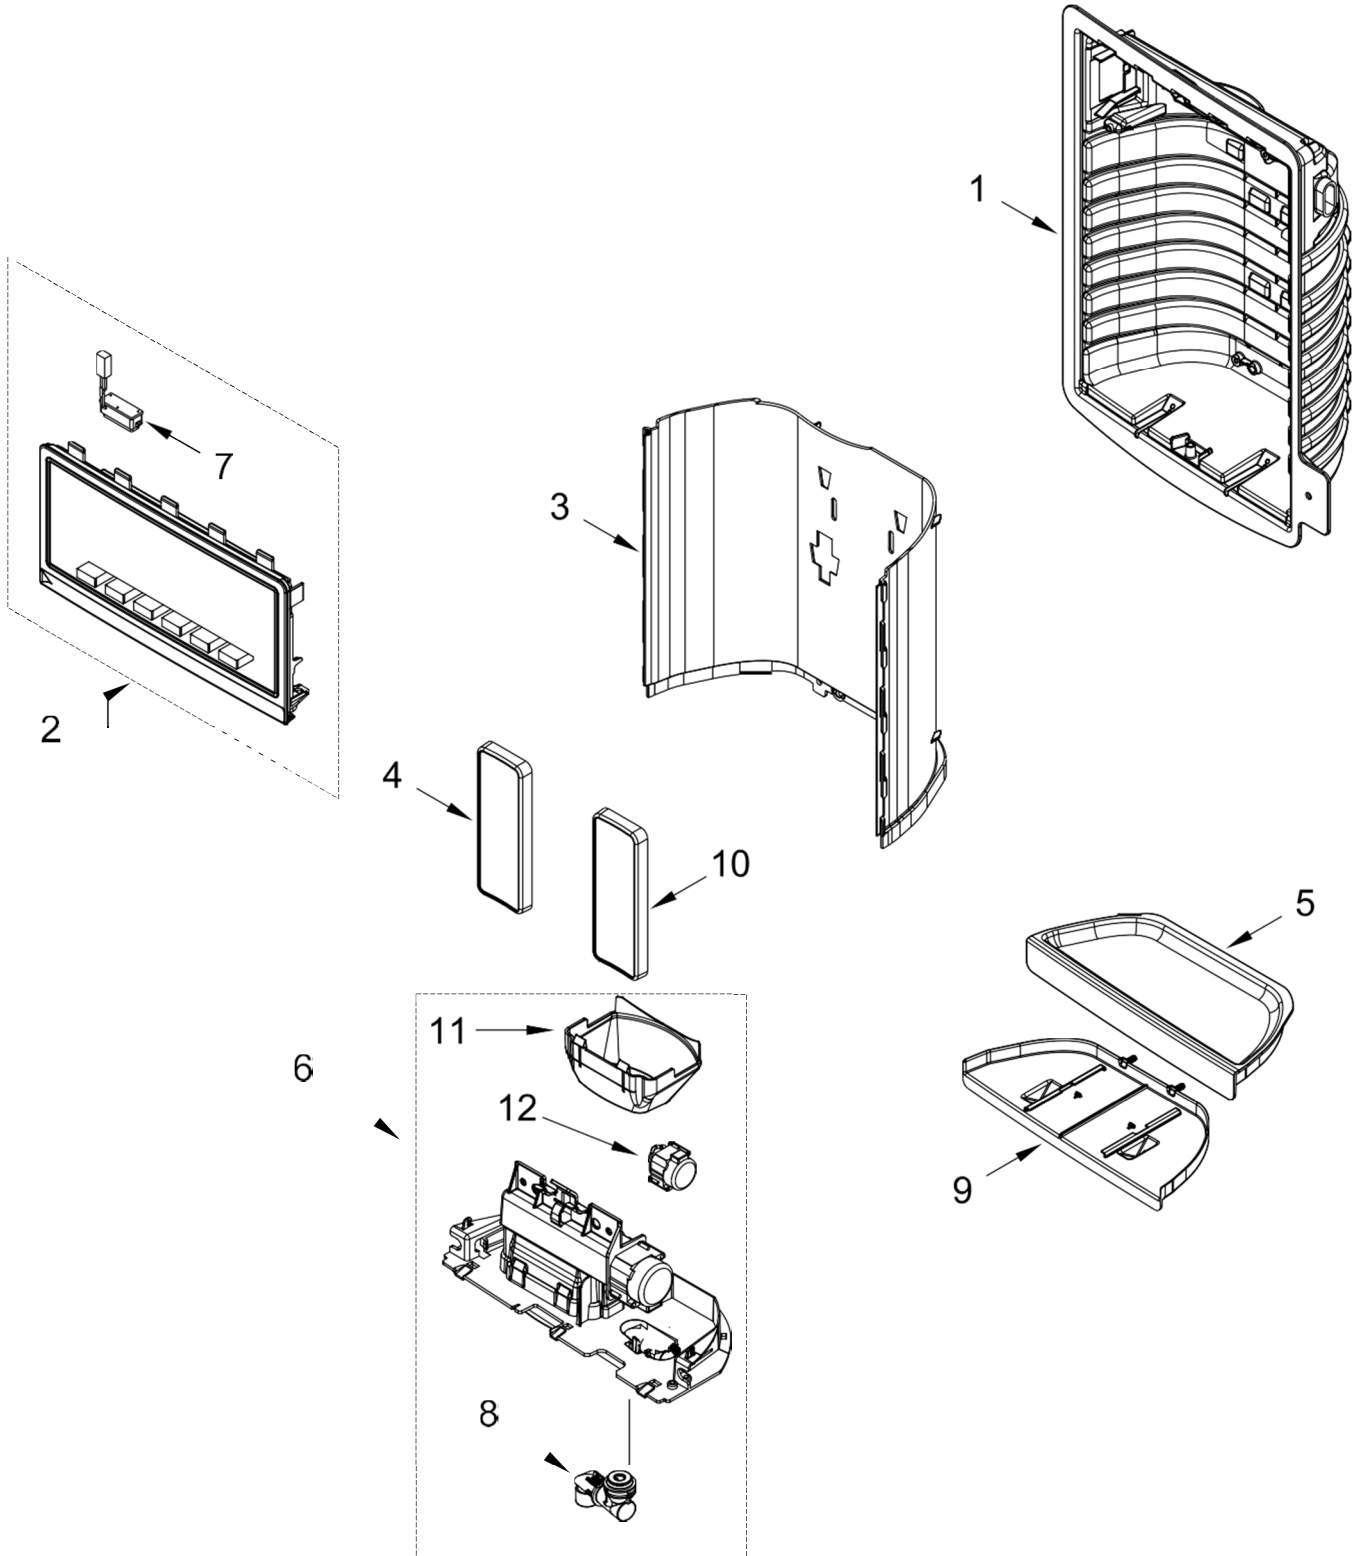

REFRIGERADOR MFI2570FEZ07