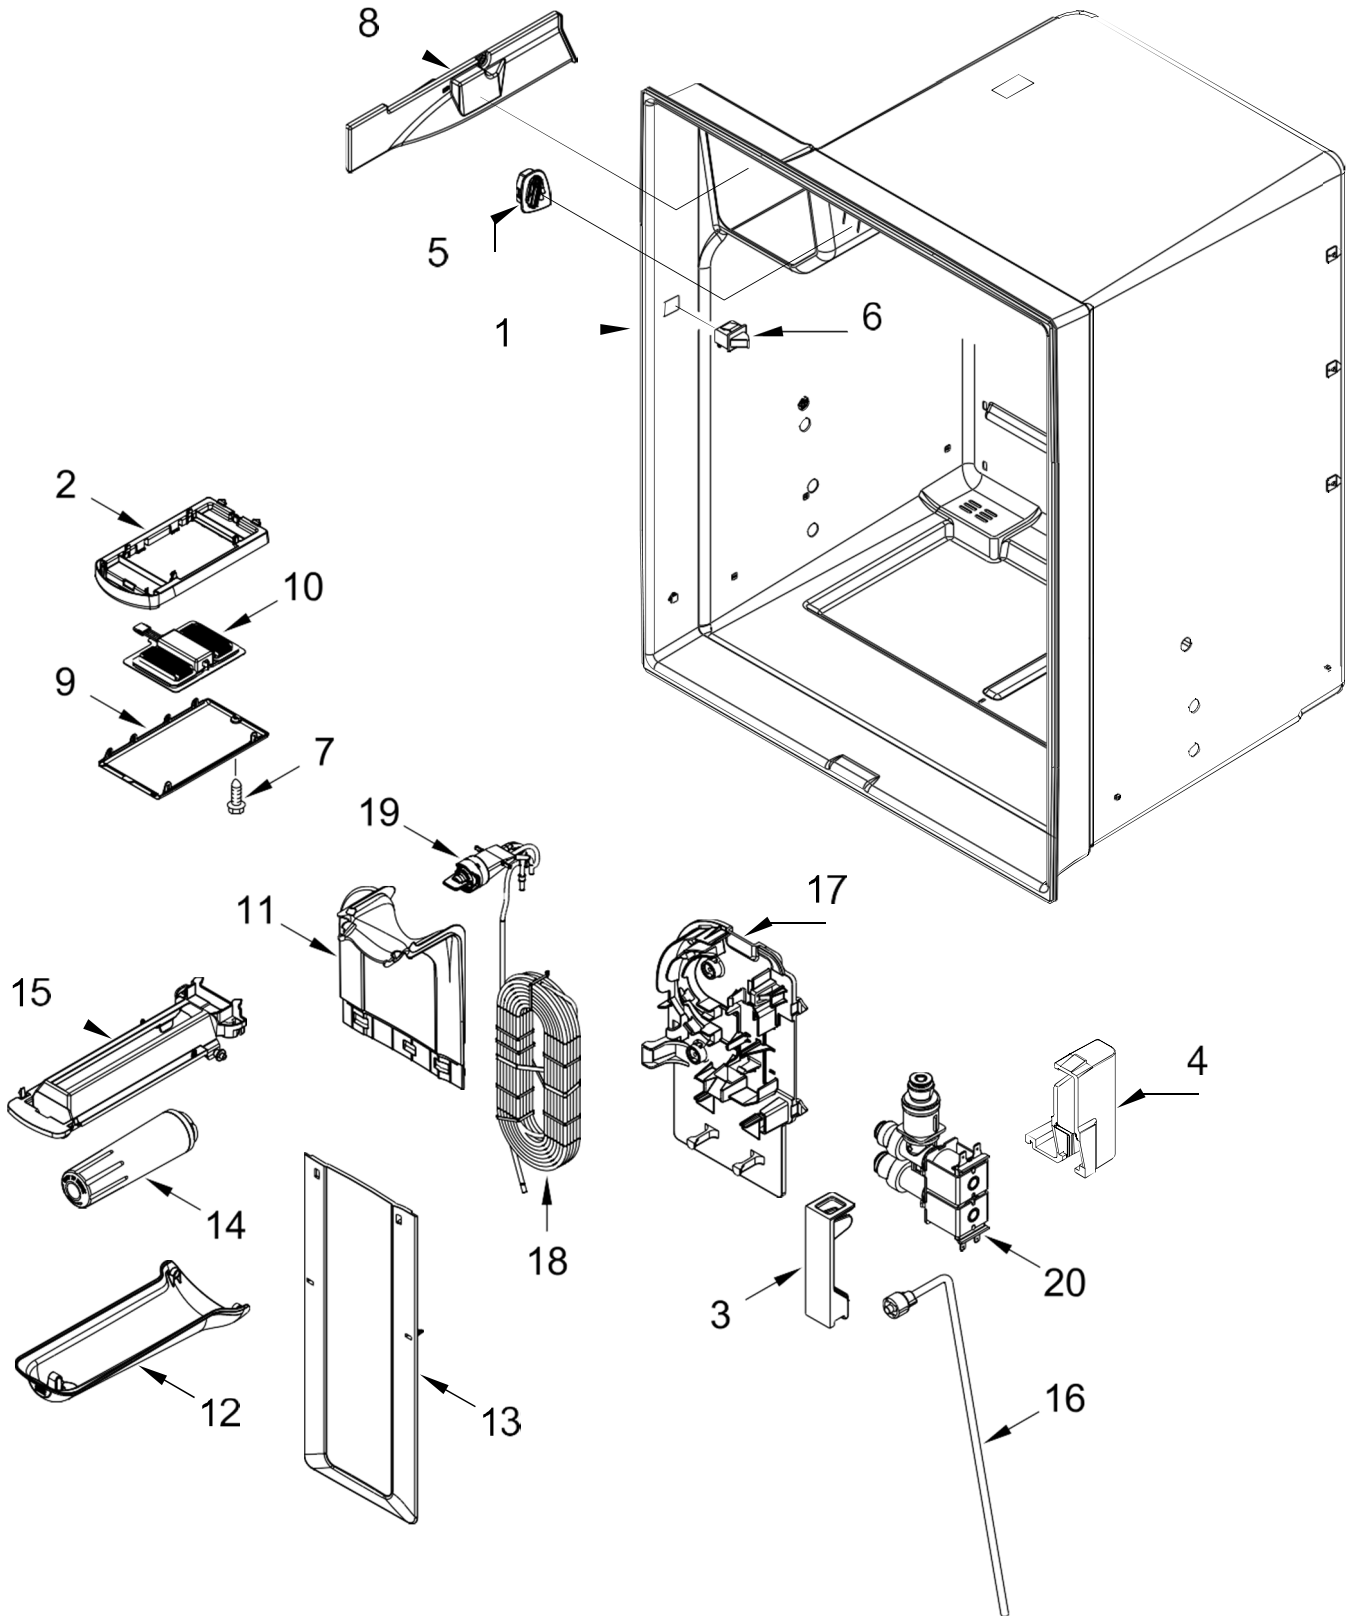

REFRIGERADOR MFI2570FEZ07