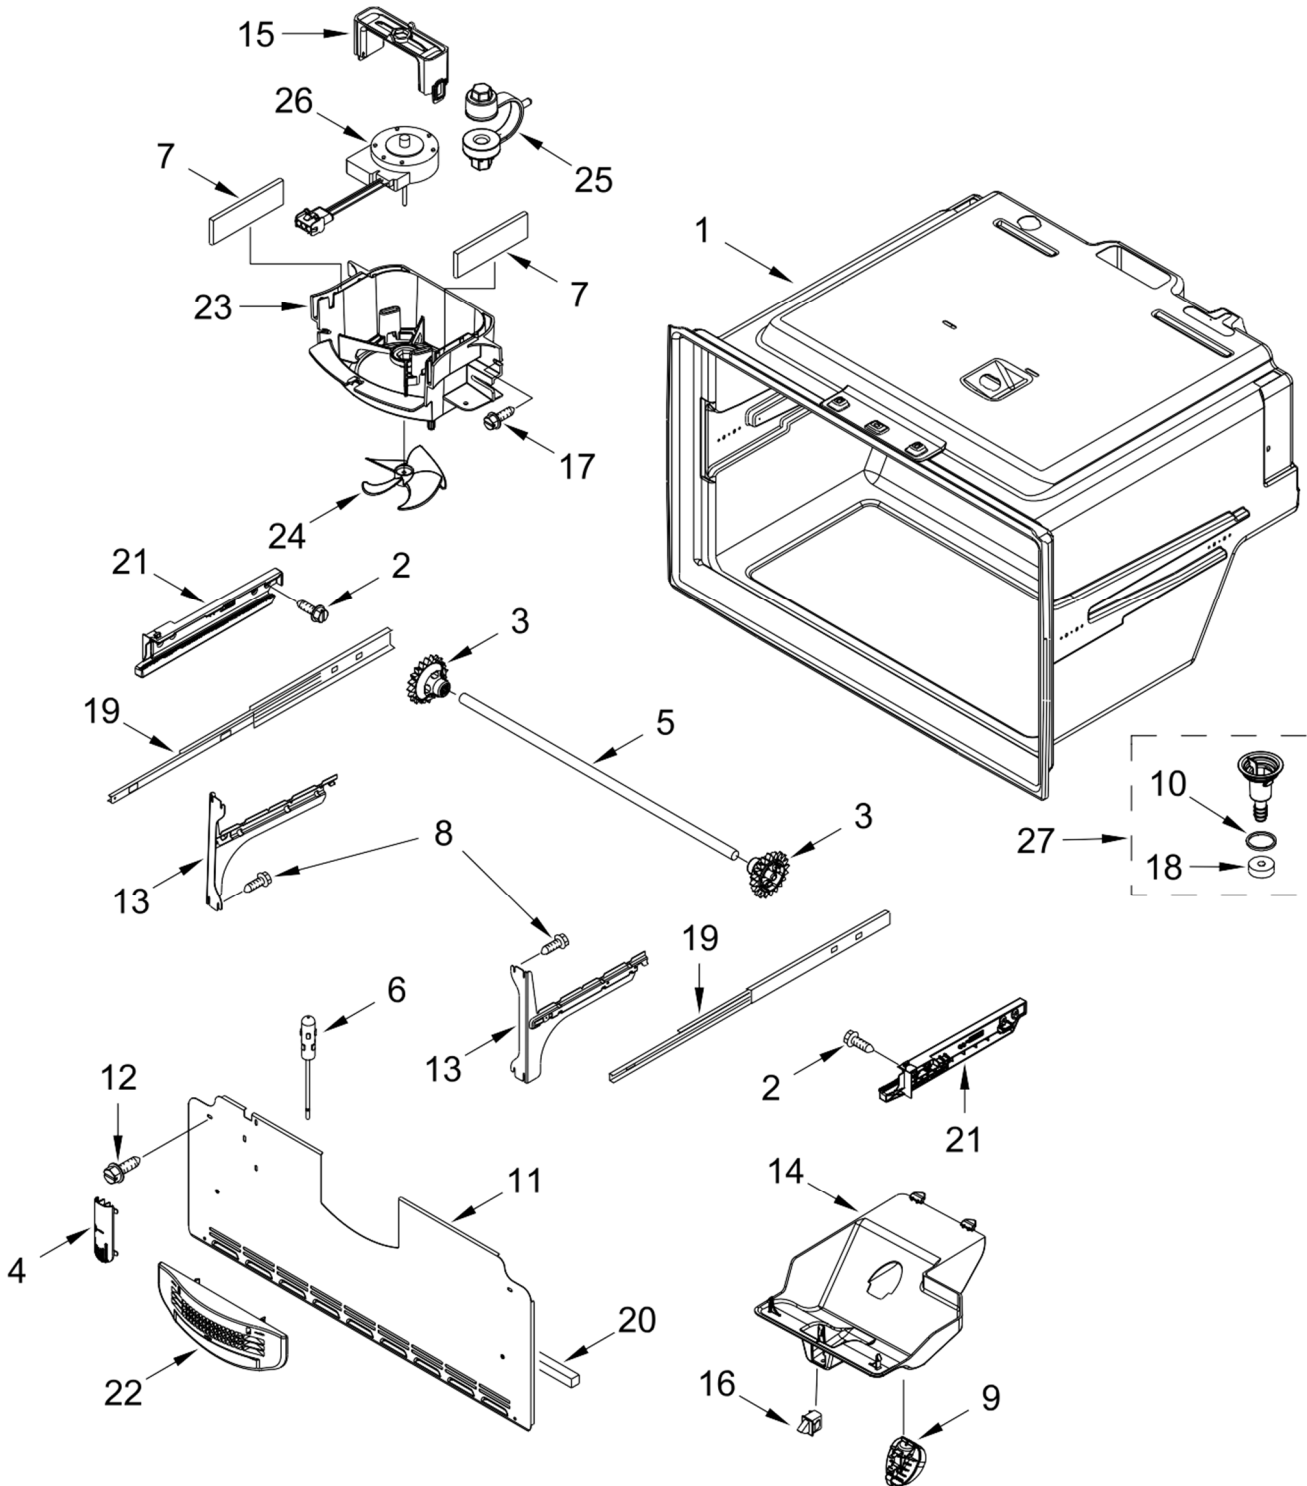

REFRIGERADOR MFI2570FEZ07