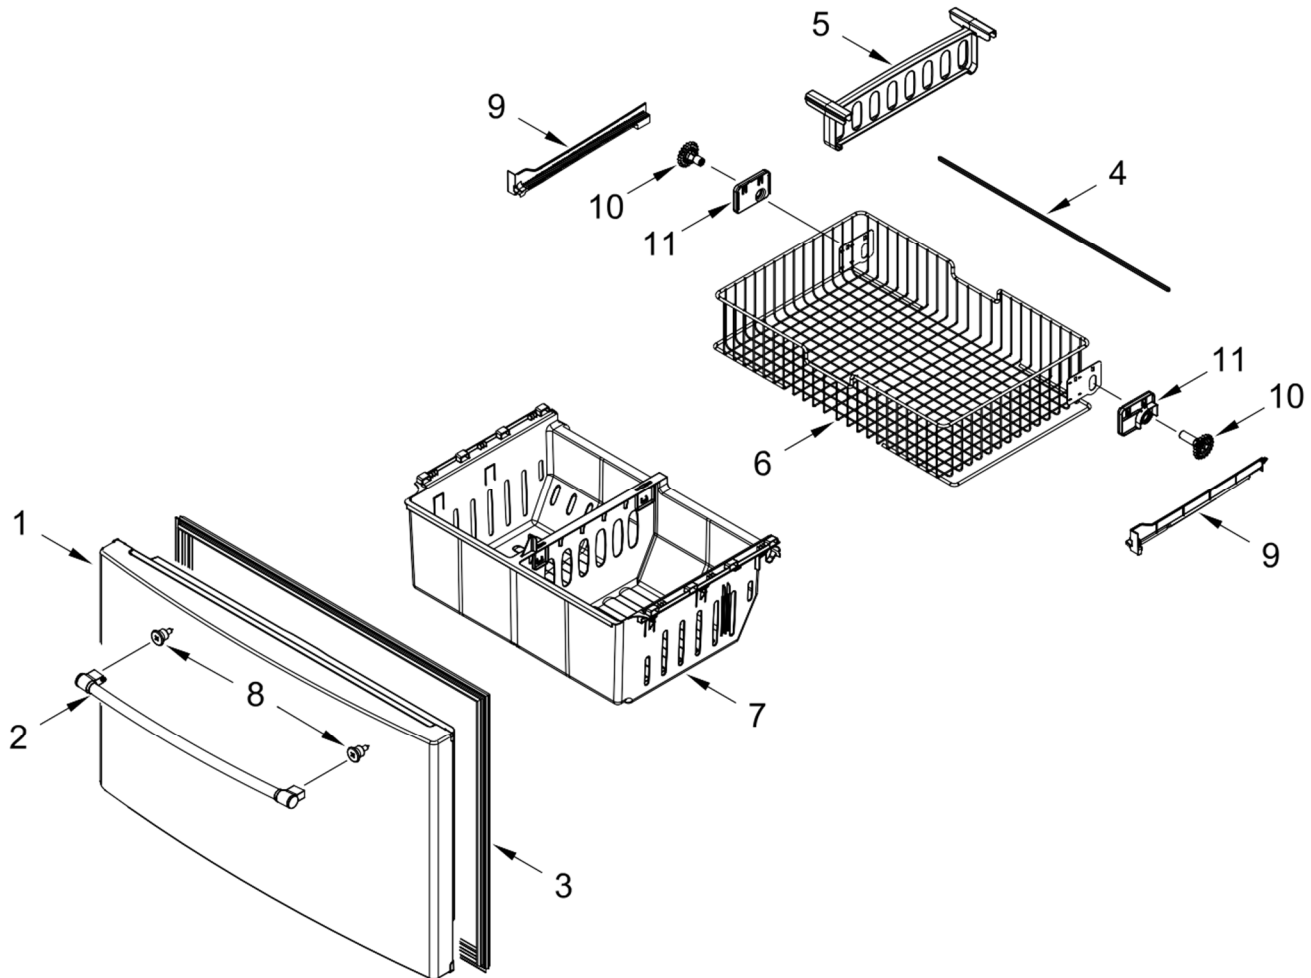

REFRIGERADOR MFI2570FEZ07

<u>Illus. No.</u>	<u>Part No.</u>	<u>Description</u>
1	W11254651	Door, Freezer Stainless
2	W10838132	Handle, Door Stainless
3	W10714545	Gasket, Door Grey
4	W10802333	Shaft, Rack

<u>Illus. No.</u>	<u>Part No.</u>	<u>Description</u>
5	W10146439	Divider, Upper Basket
6	W11115237	Basket, Upper
7	W10293682	Bin, Lower
8	W10460893	Screw
9	W10516603	Rack, Side Left Hand
	W10516602	Right Hand

<u>Illus. No.</u>	<u>Part No.</u>	<u>Description</u>
10	W10474716	Spur, Gear Left Hand
	W10474715	Right Hand
11	W10348259	Mount, Gear Left Hand
	W10348260	Right Hand