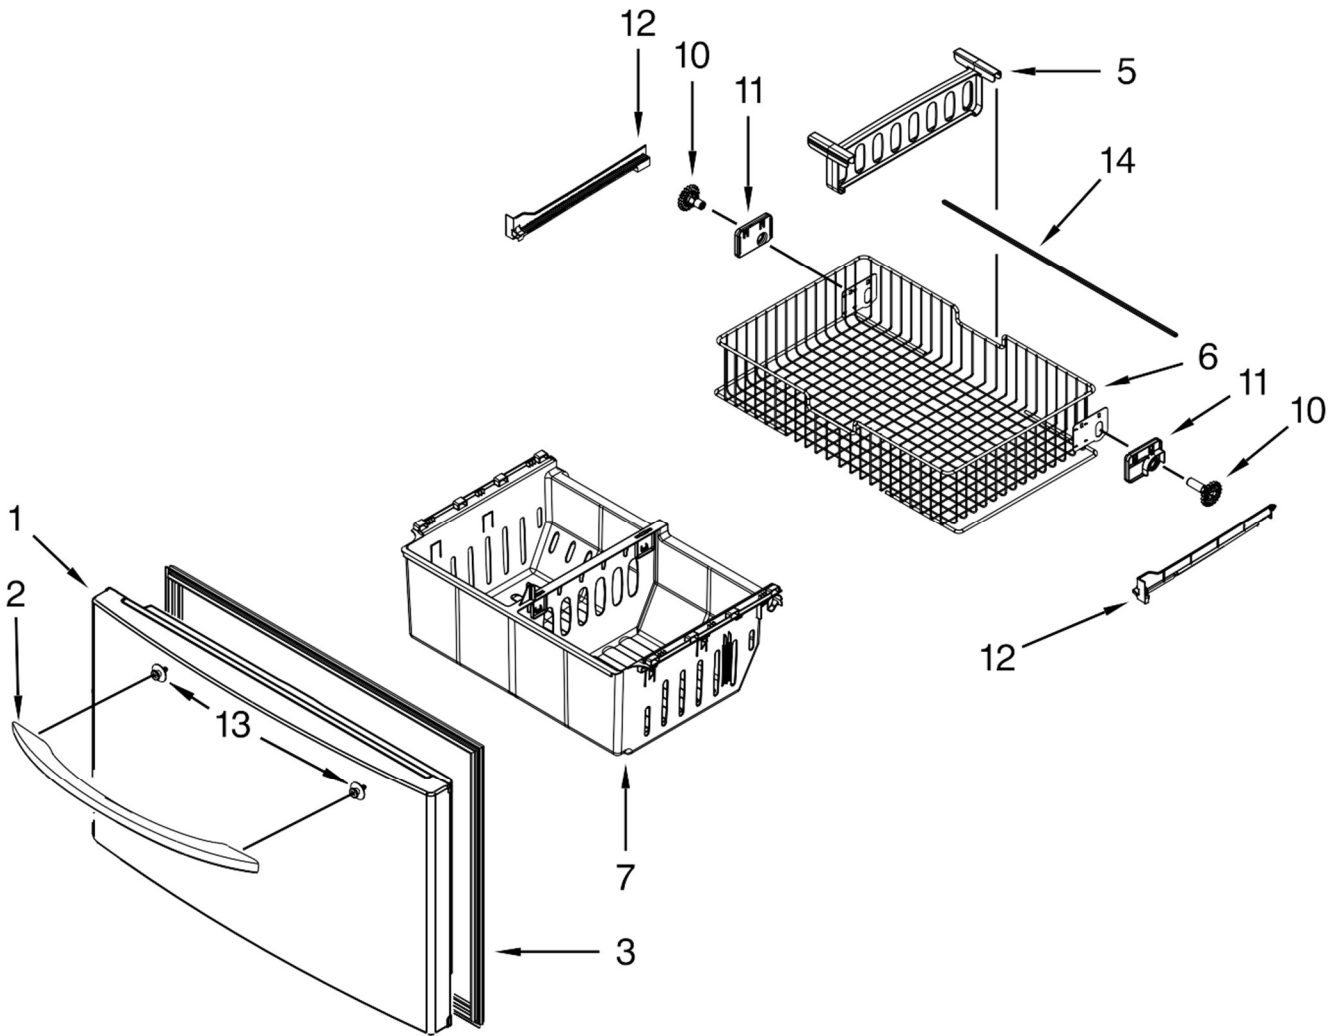

Refrigerador Maytag MFI2670XEM10

<u>Illus. No.</u>	<u>Part No.</u>	<u>Description</u>
1		Freezer Door
	12977863S	Stainless
2		Handle, Door
	W10252300	Stainless
3		Gasket, Door
	W10443322	Grey
5	W10146439	Divider, Upper Basket
6	W10348249	Basket, Upper
7	W10293682	Bin, Lower
10		Gear Spur
	W10474716	Left Hand
	W10474715	Right Hand
11		Gear Mount
	W10348260	Right Hand
	W10348259	Left Hand
12		Rack
	W10516602	Right Hand
	W10516603	Left Hand
13	W10288153	Screw
14	12812904WD	Shaft, Rack