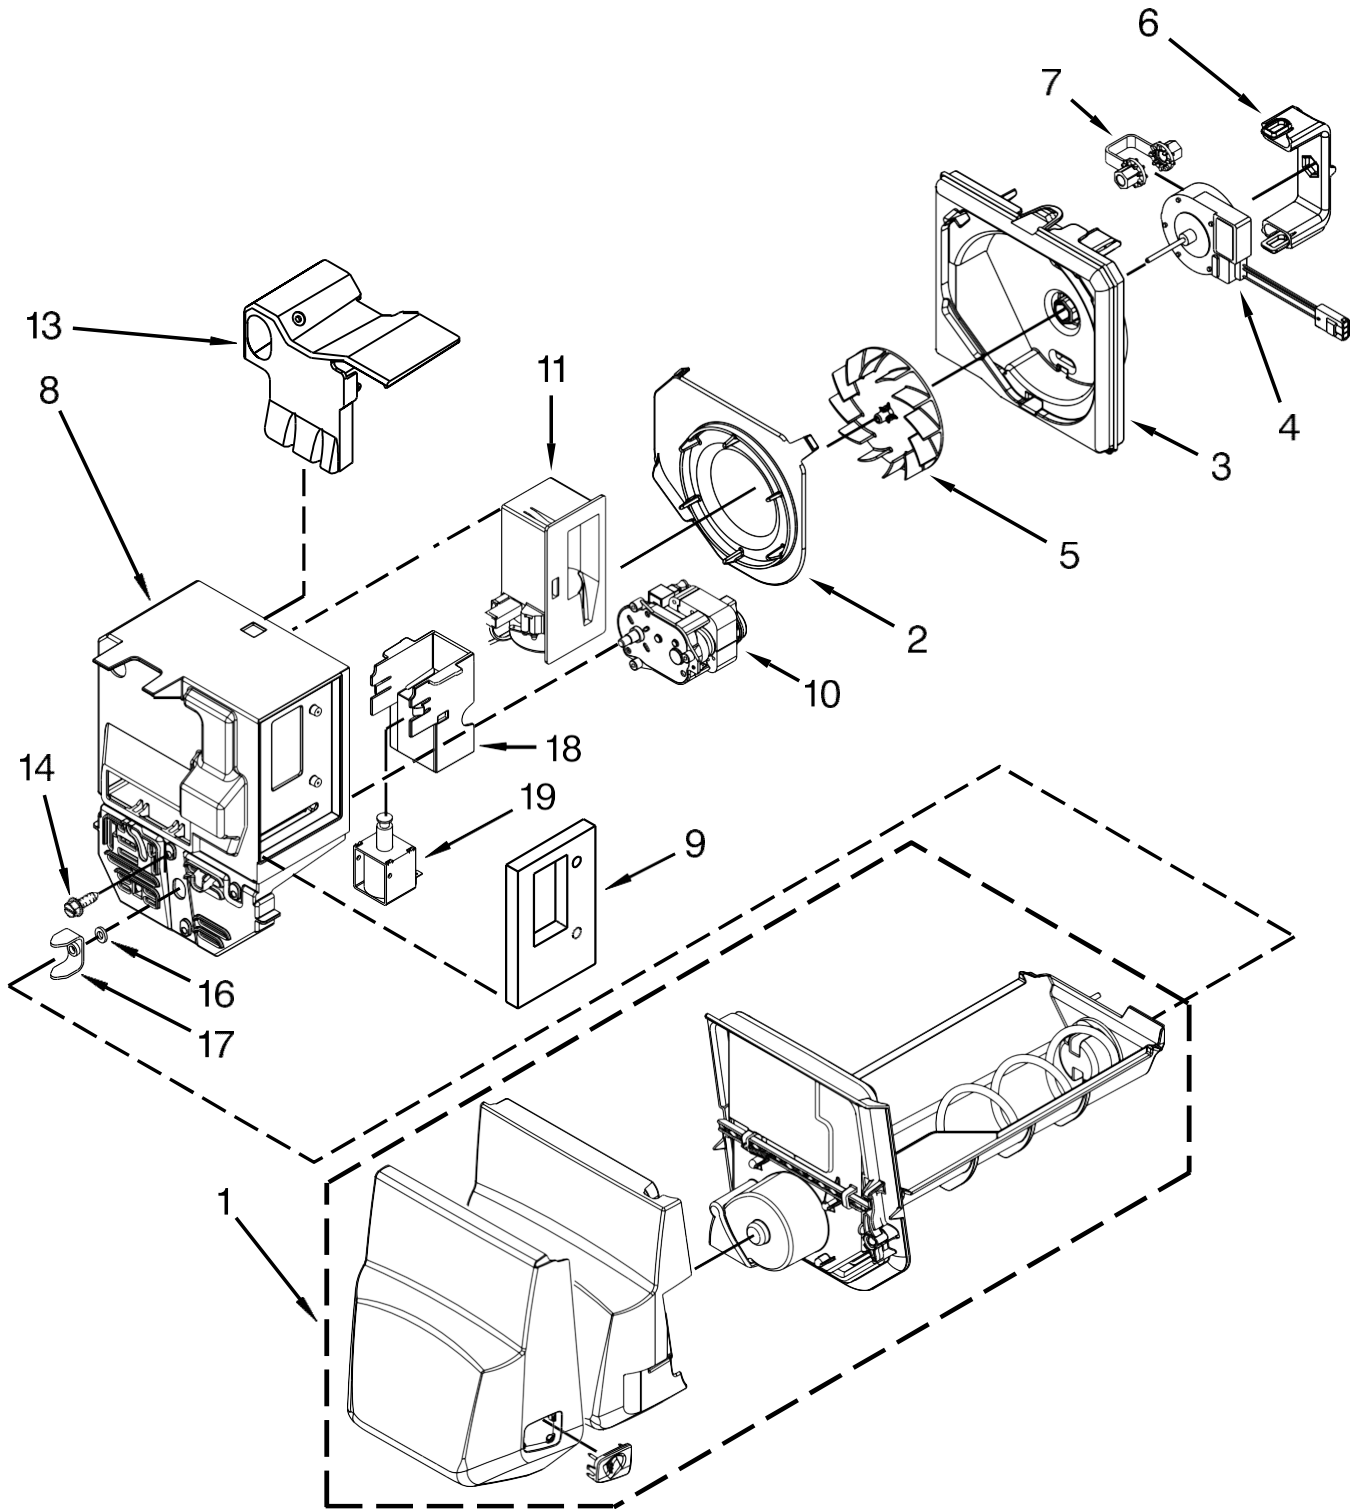

Refrigerador Maytag MFI2670XEM10

<u>Illus. No.</u>	<u>Part No.</u>	<u>Description</u>
1		Liner (Not A Serviceable Part)
2	W10343359	Housing, RC-LED
5	W10396902	Grille, Air
6	12466103	Switch, Rocker
8	W10289592	Module, Main LED
9	W10311756	Lens, RC Led
10	3400065	Screw
11	12960101	Cover, Upper Water Tank
12	12960301	Cover, Filter
13	12960001	Cover, Lower Water Tank
14	UKF8001	Filter, Water
15	12955901	Bracket, Filter Base
16	W10190541	Mount, Crisper Support
17	W10334463	Bracket, Water Tank & Valve
18	W10418477	Assembly, Water Tank & Head
19	12664501SP	Cartridge, Bypass
20	W10312696	Valve, Water Inlet
21	W10309869	Cover, Wiring
24	W10444033	Tube, Water
25	W10118193	Enclosure, Water Valve Connector
26	W10118194	Lid, Enclosure
		Following Parts Not Illustrated
	W10296251	Harness, RC Lights (Includes Thermistor)

Refrigerador Maytag MFI2670XEM10

Illus.
No.

Part No. **Description**

1	12883507 Shelf, Glide Out
2	12802602SP Front, Crisper Pan
3	12731302 Drawer, Pantry
4	12656815 Lid, Pantry
5	Endcap, Pantry
	12656019 Right Hand
	12656106 Left Hand
6	12990302 Screw
7	Ladder, Side
	W10251965 Right Hand
	W10251966 Left Hand
9	W10235370 Glide, Pantry
10	12804601SP Pan, Crisper
11	12642303WD Brace, Crisper Cover
12	W10329866 Frame, Crisper
13	12204824 Glass, Crisper
14	W10273464 Ladder, Center
15	12990513 Screw
16	12990515 Screw
17	12530805SP Slide, Humidity Control
18	13062602 Support, Crisper Frame
19	12655204 Knob, Temperature Control
20	12990504 Screw
21	12655304 Bar, Control
22	12655902SP Trim, Pantry Glass
23	12227305WHBrace, Pantry
24	12204830 Glass, Shelf
25	12656202 Control, Housing
26	12655402 Slide, Temperature Control
27	12656901 Gasket, Pantry
28	12731901 Divider, Pantry
29	W10231345 Trim, Crisper
30	W10326469 Rail, Center Crisper
31	12531901 Track, Deli Drawer
32	12990512 Screw
33	12885501 Shelf, Mini Stationary