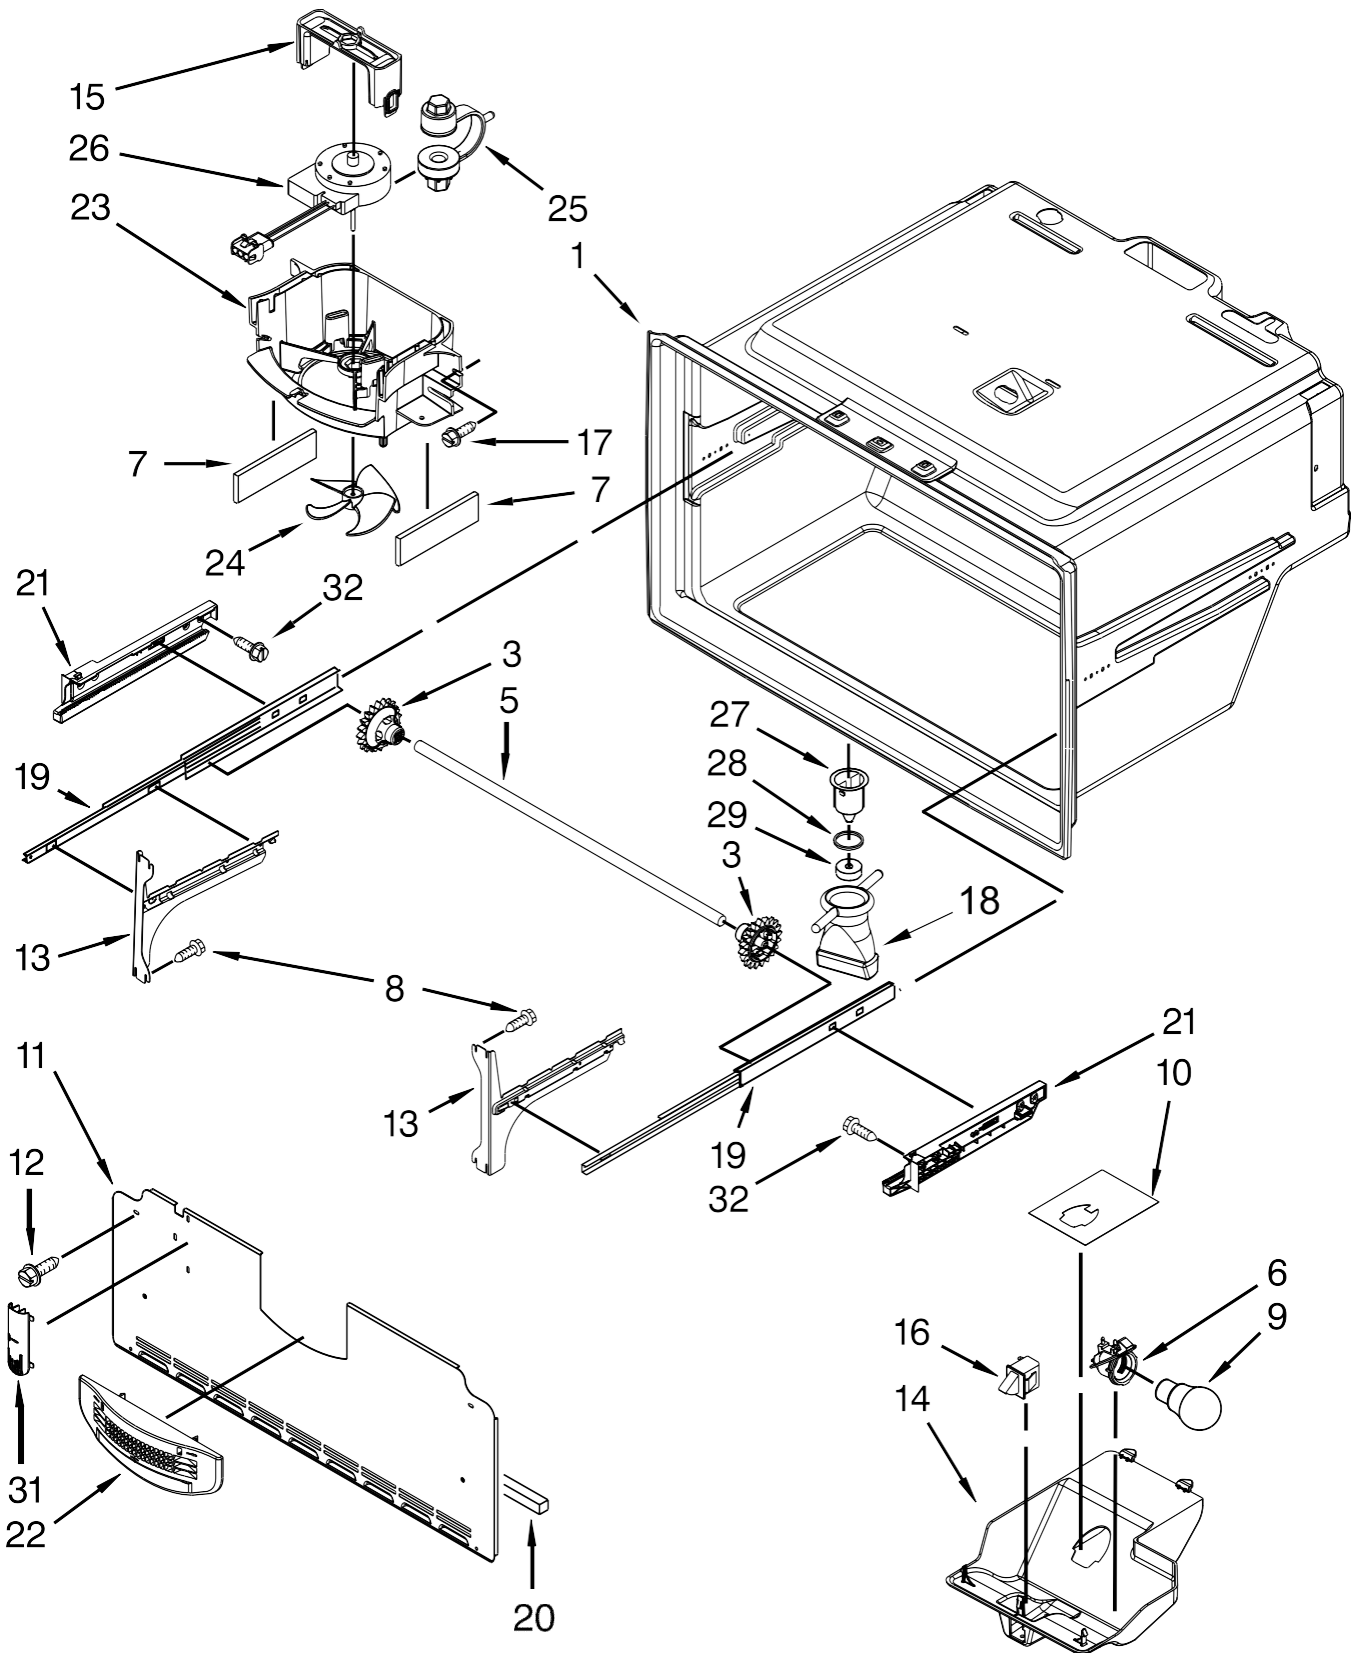

Refrigerador Maytag MFI2670XEM10

<u>Illus. No.</u>	<u>Part No.</u>	<u>Description</u>
1		Liner (Not A Serviceable Part)
3	12002497	Gear
5	12812903WD	Shaft, Rack
6	12570701	Socket, Light
7	A3189392	Gasket, Foam
8	12990521	Screw
9	W10311527	Bulb, Light
10	W10277466	Housing, Foil
11	W10308421	Cover, Evaporator
12	12990511	Screw
13		Bracket, Door Slide
	W10330991	Left Hand
	W10330993	Right Hand
14	W10315248	Module, Light
15	12956601	Clip, Fan Motor
16	12466111SP	Switch, Light
17	12990504	Screw
18	W10309238	Extension, Drain Tube
19	W10488000	Slide, Door
20	A3189397	Gasket, Foam
21		Adapter
	W10284682	Left Hand
	W10284683	Right Hand
22	12959901	Grille, Air
23	12951401	Shroud, Evaporator
24	12986101	Blade, Fan
25	12951101	Grommet, Fan Motor
26	W10276647	Motor, Evaporator (Includes Heater Harness)
27	D7753903	Funnel, Drain
28	M0500703	Seal
29	B8381501	Gasket, Drain
31	12815301	Cover, Thermistor
32	12990501	Screw