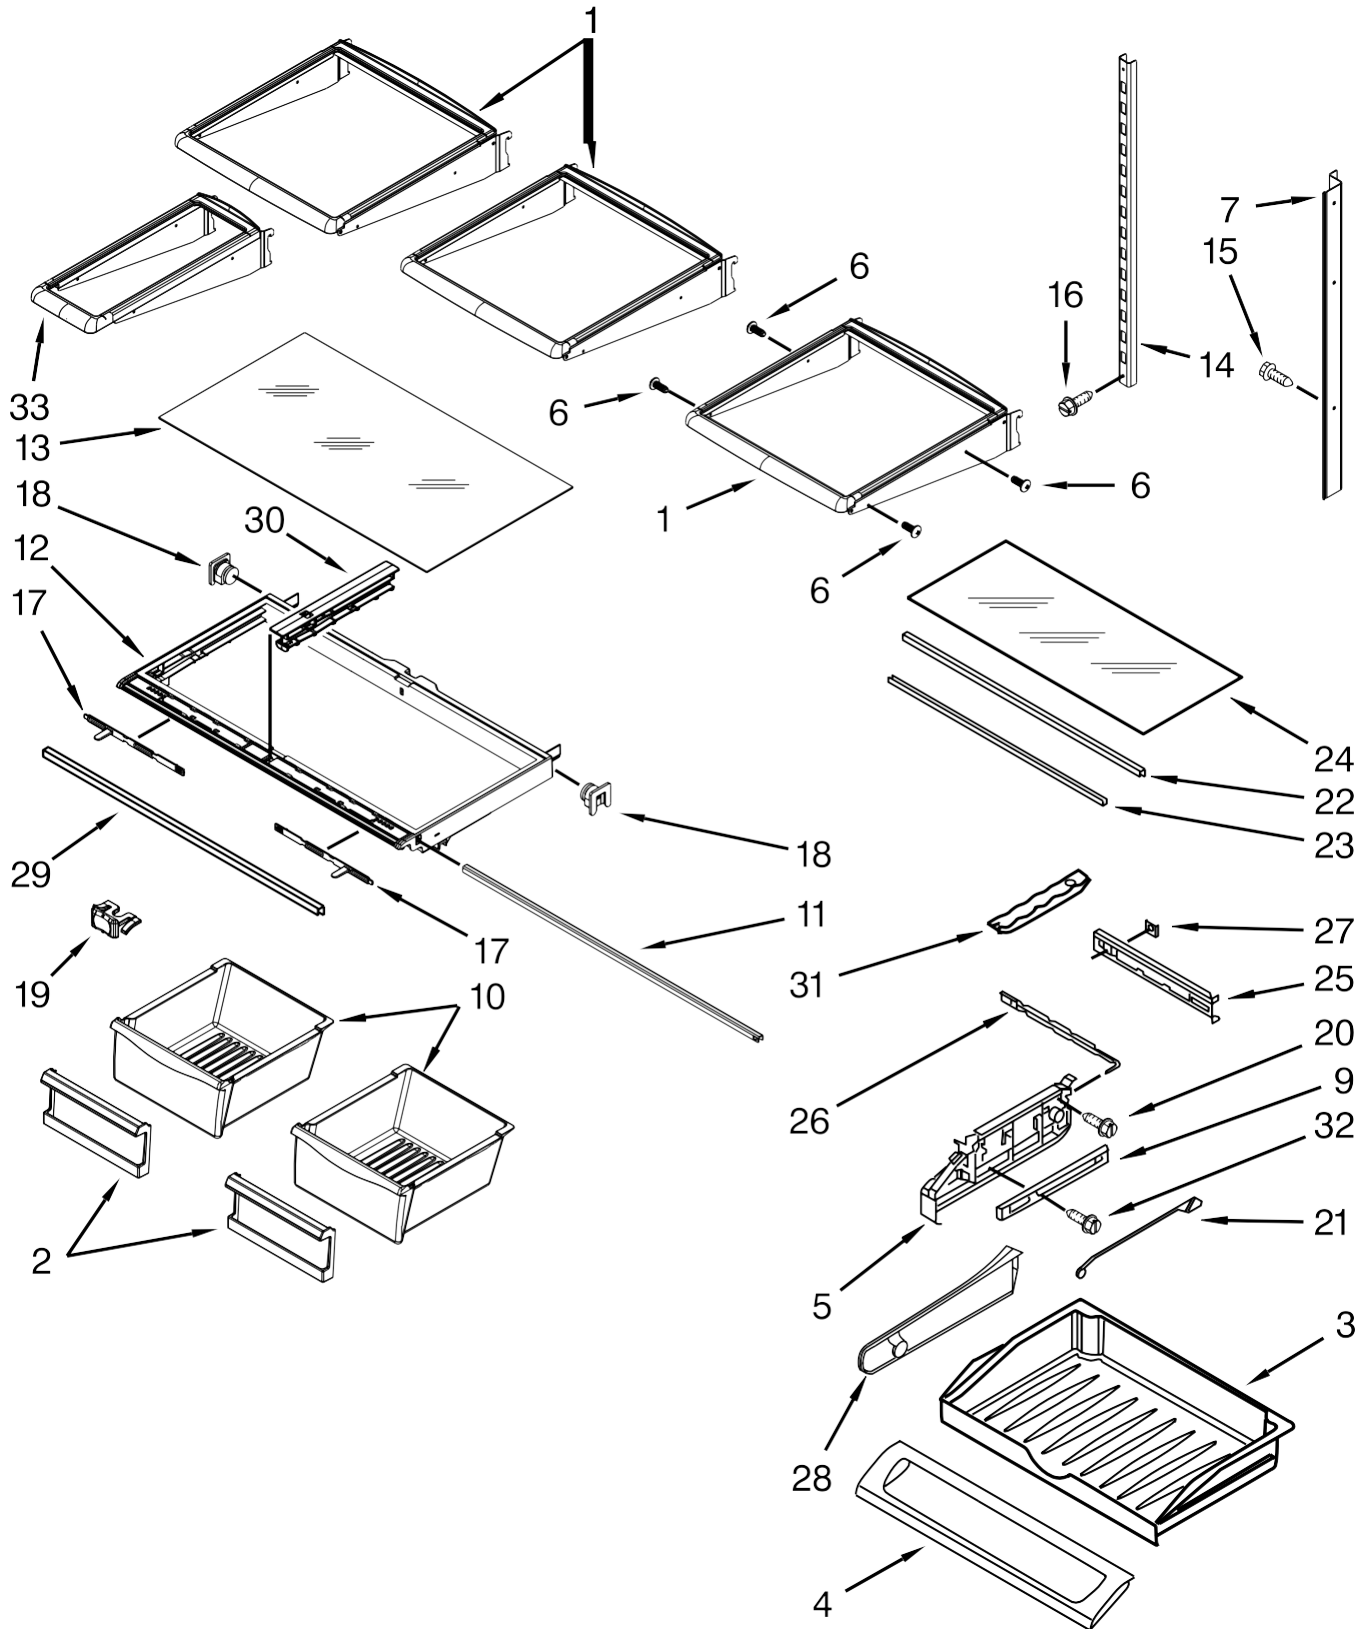

Refrigerador Maytag MFI2670XEM10

Illus.
No.

Part No. **Description**

1	12883507 Shelf, Glide Out
2	12802602SP Front, Crisper Pan
3	12731302 Drawer, Pantry
4	12656815 Lid, Pantry
5	Endcap, Pantry
	12656019 Right Hand
	12656106 Left Hand
6	12990302 Screw
7	Ladder, Side
	W10251965 Right Hand
	W10251966 Left Hand
9	W10235370 Glide, Pantry
10	12804601SP Pan, Crisper
11	12642303WD Brace, Crisper Cover
12	W10329866 Frame, Crisper
13	12204824 Glass, Crisper
14	W10273464 Ladder, Center
15	12990513 Screw
16	12990515 Screw
17	12530805SP Slide, Humidity Control
18	13062602 Support, Crisper Frame
19	12655204 Knob, Temperature Control
20	12990504 Screw
21	12655304 Bar, Control
22	12655902SP Trim, Pantry Glass
23	12227305WHBrace, Pantry
24	12204830 Glass, Shelf
25	12656202 Control, Housing
26	12655402 Slide, Temperature Control
27	12656901 Gasket, Pantry
28	12731901 Divider, Pantry
29	W10231345 Trim, Crisper
30	W10326469 Rail, Center Crisper
31	12531901 Track, Deli Drawer
32	12990512 Screw
33	12885501 Shelf, Mini Stationary