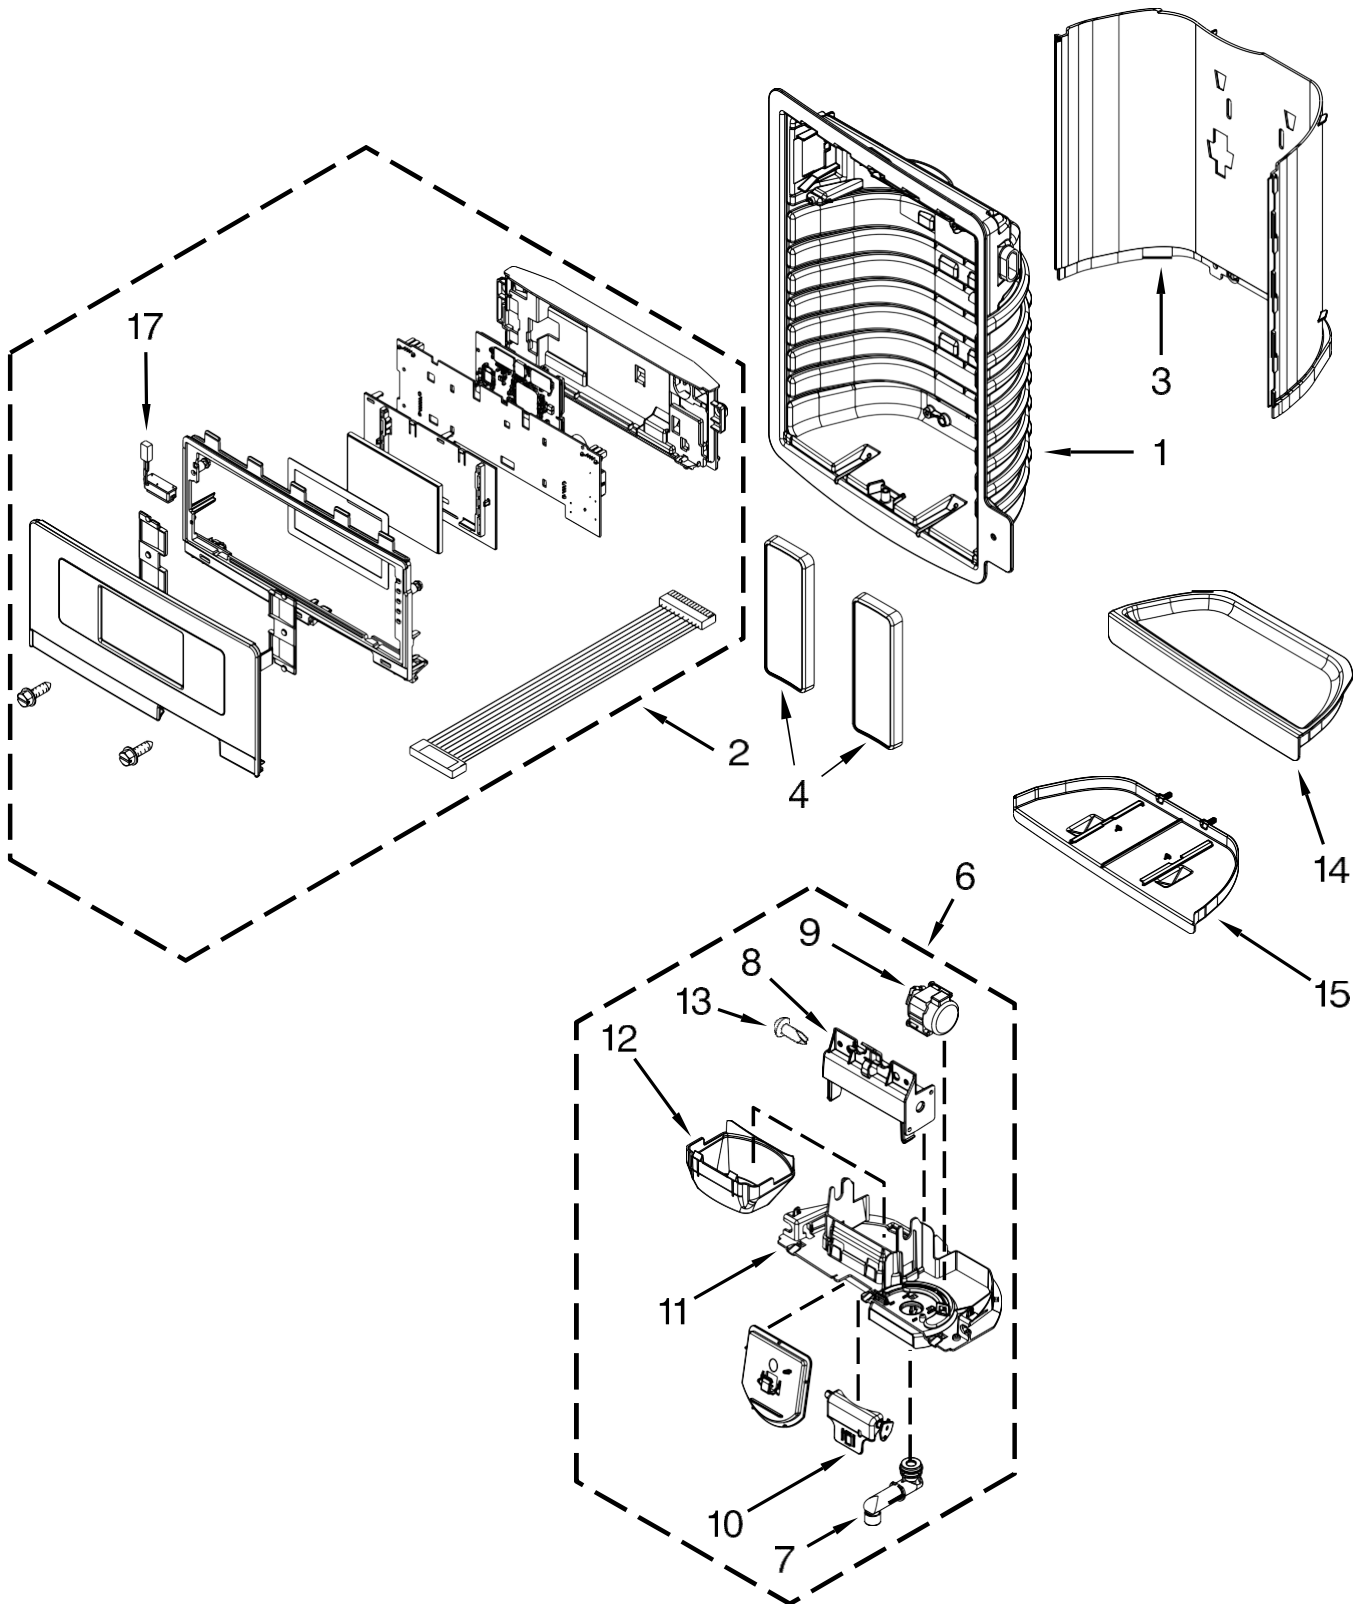

Refrigerador Maytag MFI2670XEM10

<u>Illus. No.</u>	<u>Part No.</u>	<u>Description</u>
1		Housing, Dispenser (Not Serviced)
2	W10337912	UI Assembly
3		False, Wall, Dispenser
	W10299897	Grey
4	W10368732	Pad Assembly, Water & Ice
6	W10353552	Assembly, Seperator
7	2316647	Assembly, Spigot Body
8	W10174827	Bracket, Ice Door
9	W10205979	Motor, Ice Door
10	W10346124	Support, Ice Door
11	W10278987	Separator
12	W10339578	Guide, Ice
13	4449745	Screw
14		Tray, Dispenser
	W10299895	Grey
15		Slide Tray, Dispenser
	W10267863	Grey
17	W10238083	Assembly, LED