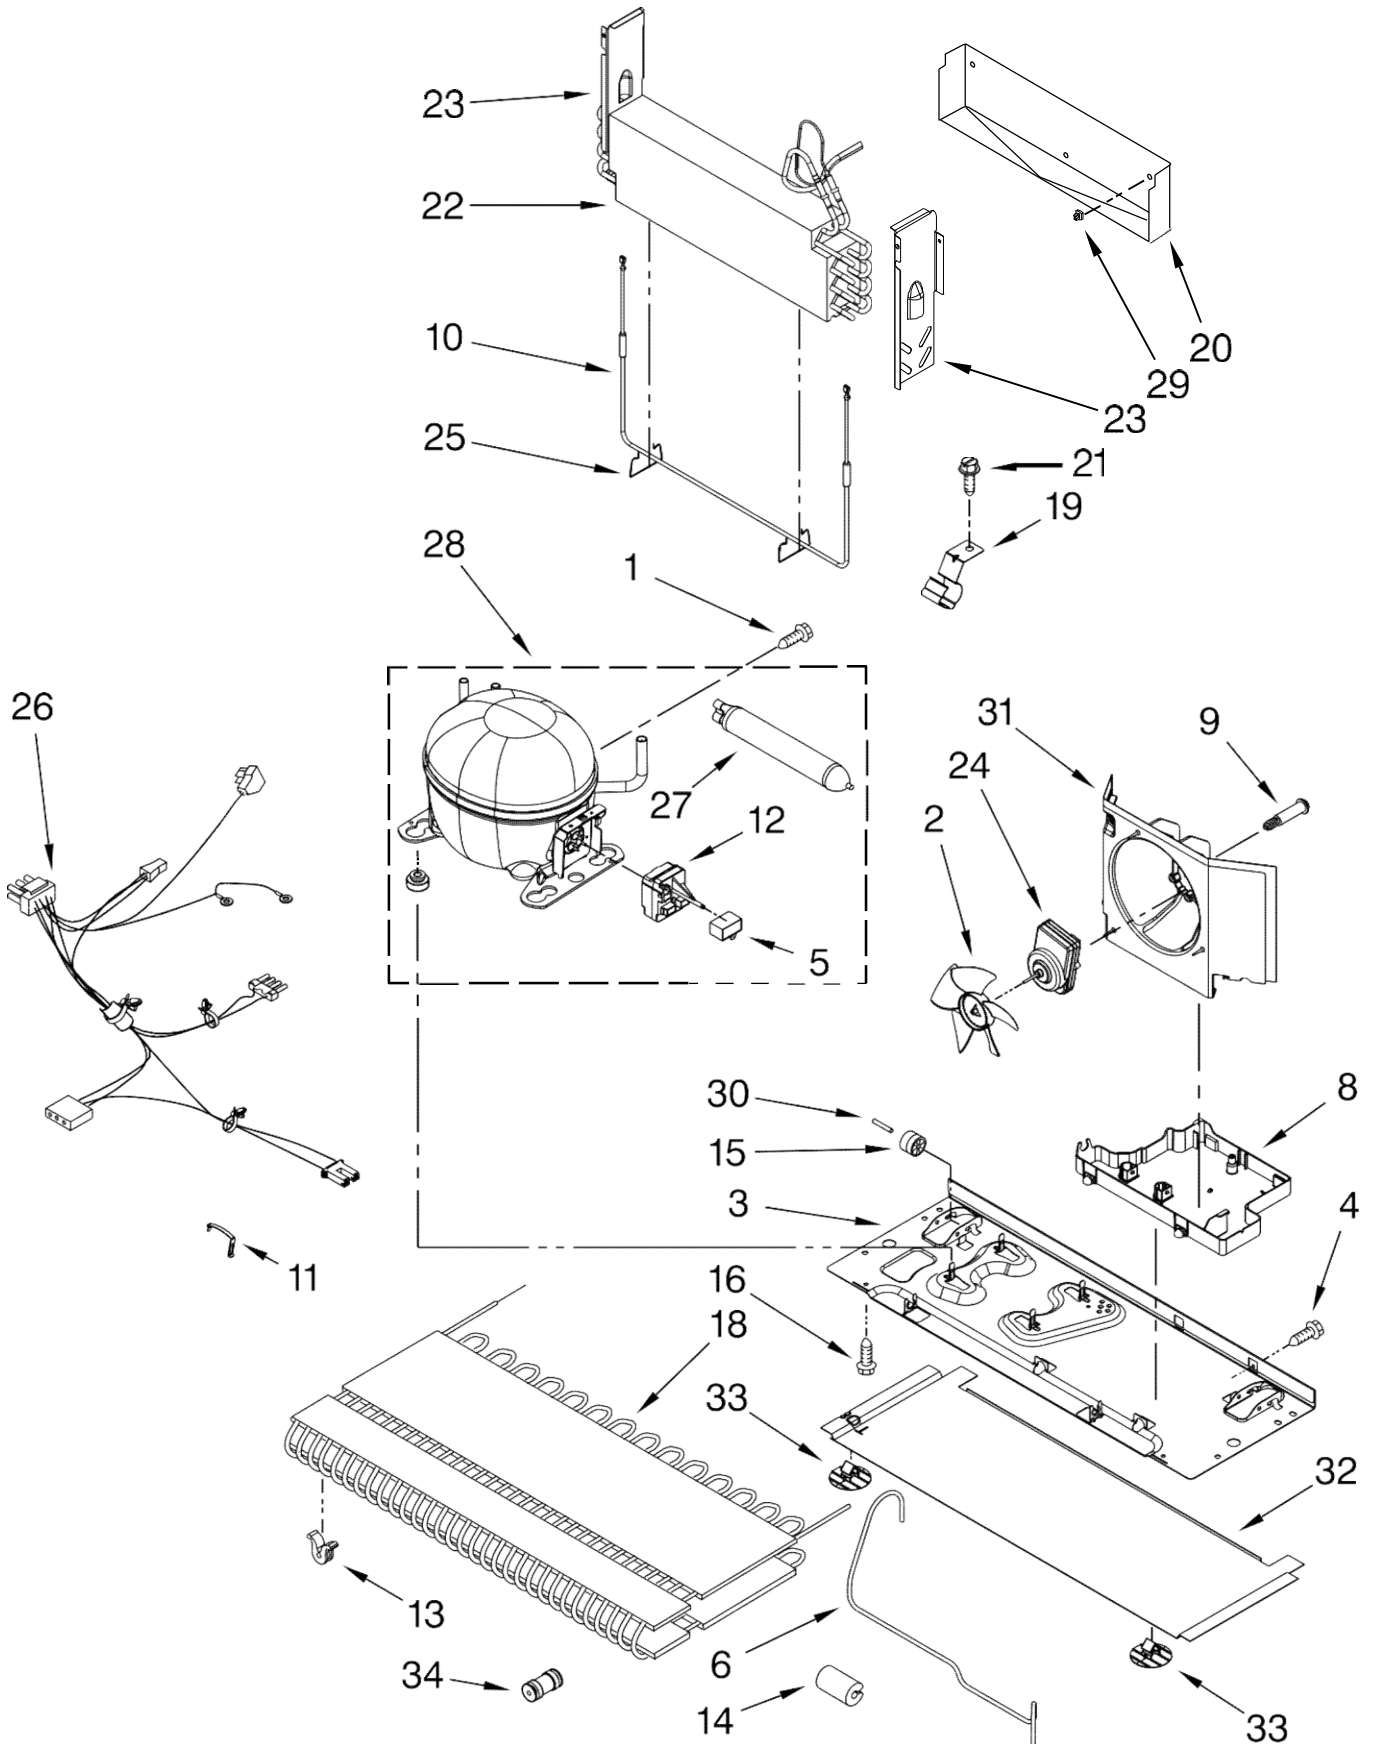

Refrigerador Maytag MFI2670XEM4

Refrigerador Maytag MFI2670XEM4

Illus. No.	Part No.	DESCRIPTION
1	12992301	Screw
2	12825803	Blade, Fan
3	W10210985	Basepan
4	12990511	Screw
5	2264017	Capacitor
6	W10242974	Tube, Discharge
8	W10296785	Pan, Drain
9	W10216919	Screw, Shoulder
10	12729123	Heater, Defrost
11	W10204187	Strap, Bale
12	W10197428	Start Device
13	W10137529	Grommet, Cond (4)
14	2319835	Grommet, Condenser
15	12477102	Roller (2)
16	12992101	Screw
18	W10346415	Condenser
19	W10281329	Clip, Drier
20	W10292803	Tray, Drip
21	12990518	Screw
22	W10313899	Evaporator

Illus. No.	Part No.	DESCRIPTION
23		Dam
24	W10239053	Motor, Fan
25	10428101	Clip, Heater
26	W10402006	Harness-Unit (Incl.Power Cord)
27	W10143759	Drier
28	W10391109	Compressor (Includes items 11,12,17,27)
29	10623002	Clip, Evaporator
30	12477202	Axle, Roller (2)
31	W10189184	Shroud
32	W10206338	Extension, Basepan
33	W10206339	Fastener, Basepan
34	W10334458	Connector, Water

~~Following Parts Not Illustrated and
Optional Parts Not Included~~

~~Illus. No.~~	~~Part No.~~	~~DESCRIPTION~~
	978025	Valve, Access (1/4")
	978026	Valve, Access (5/16")
	978027	Valve, Access (3/8")
	978028	Valve, Access (1/2")
	978029	Valve, Access (5/8")
	978030	Valve, Access (3/4")
	876764	Valve, Access (3/16")

REFRIGERANT CHARGE

5.25 Ozs.
(R-134A)