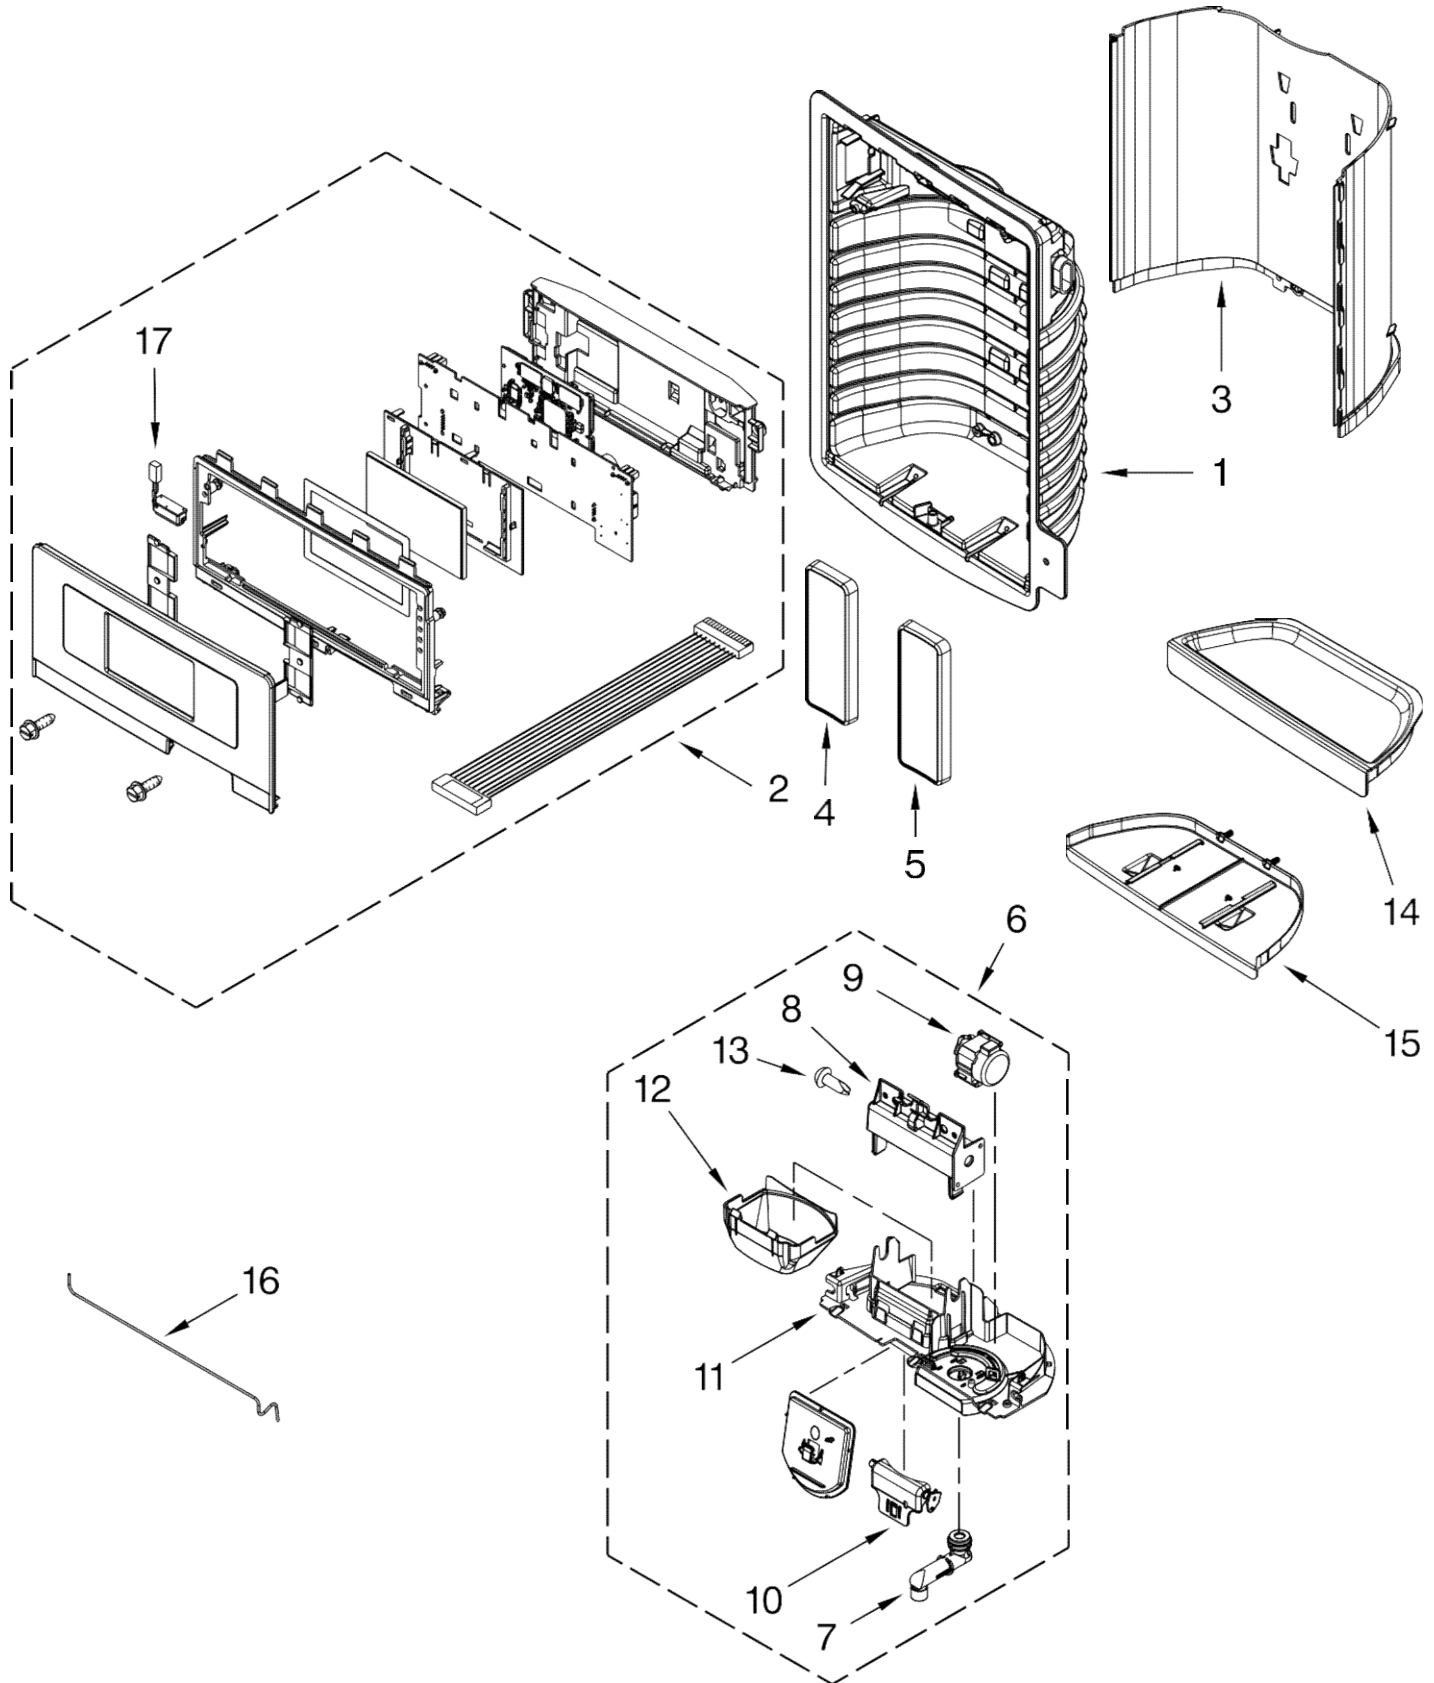

FOR ORDERING INFORMATION REFER TO PARTS PRICE LIST

Refrigerador Maytag MFI2670XEM4

Illus. No.	Part No.	DESCRIPTION
1		Housing, Dispenser (Not Serviced)
2	W10337912	UI Assembly
3		False, Wall, Dispenser
	W10215699	White
	W10233560	Black
	W10299897	Stainless
4		Pad, Ice
	W10334789	White
	W10334792	Black
	W10334789	Stainless
5		Pad, Water
	W10334813	White
	W10334816	Black
	W10334813	Stainless
6	W10353552	Separator Assy.
7	2316647	Spigot
8	W10174827	Bracket, Ice Door
9	W10205979	Motor, Ice Door
10	W10346124	Support, Ice Door
11	W10278987	Separator
12	W10339578	Guide, Ice
13	4449745	Screw
14		Tray, Dispenser
	W10267869	White
	W10267870	Black
	W10299895	Stainless
15		Slide Tray, Dispenser
	W10267860	White
	W10267861	Black
	W10267863	Stainless
16	W10296451	Tube, Water
17	W10238083	Led