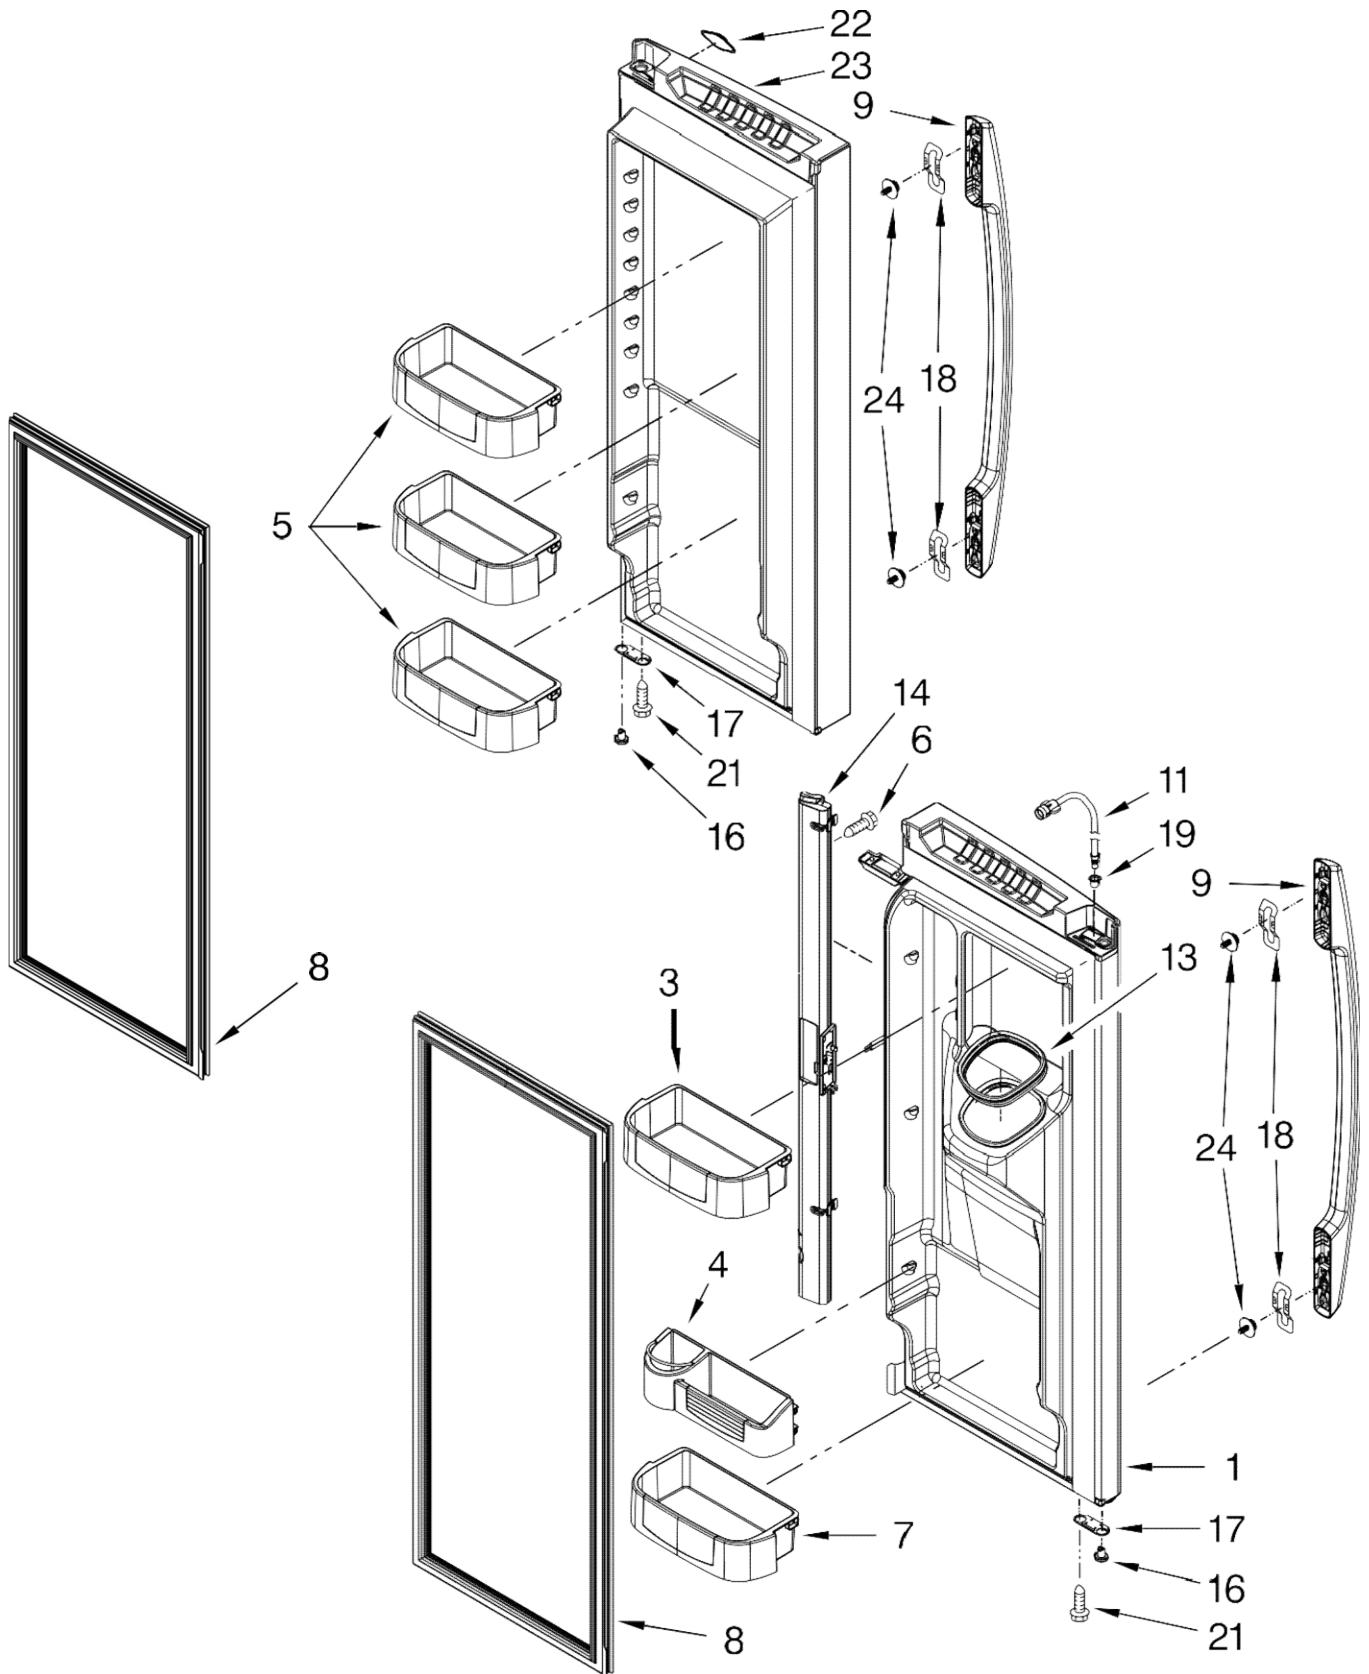

Following Parts Not Illustrated

10244904SP Coupling

FOR ORDERING INFORMATION REFER TO PARTS PRICE LIST

Refrigerador Maytag MFI2670XEM4

Illus. No.	Part No.	DESCRIPTION
1		Liner (Not A Serviceable Part)
3	12002497	Gear (Includes Both)
5	12812903WD	Shaft, Rack
6	12570701	Socket, Light
7	A3189392	Gasket, Foam
8	12990521	Screw, Bracket
9	2255743	Bulb, Light
10	W10277466	Foil-FZ Light
11	W10308421	Cover, Evap
12	12990511	Screw
13		Bracket, Door Slide
	W10122147	Left
	W10122148	Right
14	W10315248	Module, Freezer Light
15	12956601	Clip, Fan Motor
16	12466111SP	Switch, Rocker
17	12990504	Screw, Fan Shroud To Basket
19	W10120018	Slide, Drawer(2)
20	A3189397	Gasket, Foam
21		Adapter
	W10284682	Left
	W10284683	Right
22	12959901	Grille, Air
23	12951401	Shroud, Evap Fan
24	12986101	Blade, Fan (Evaporator)
25	12951101	Grommet, Fan Motor (2)
26	W10276647	Motor, Evaporator Fan (Incls Harness)
27	D7753903	Funnel, Drain
28	M0500703	Seal, O Ring
29	B8381501	Gasket, Drain Tube
31	12815301	Cover, Thermistor
32	12990501	Screw, Adapter