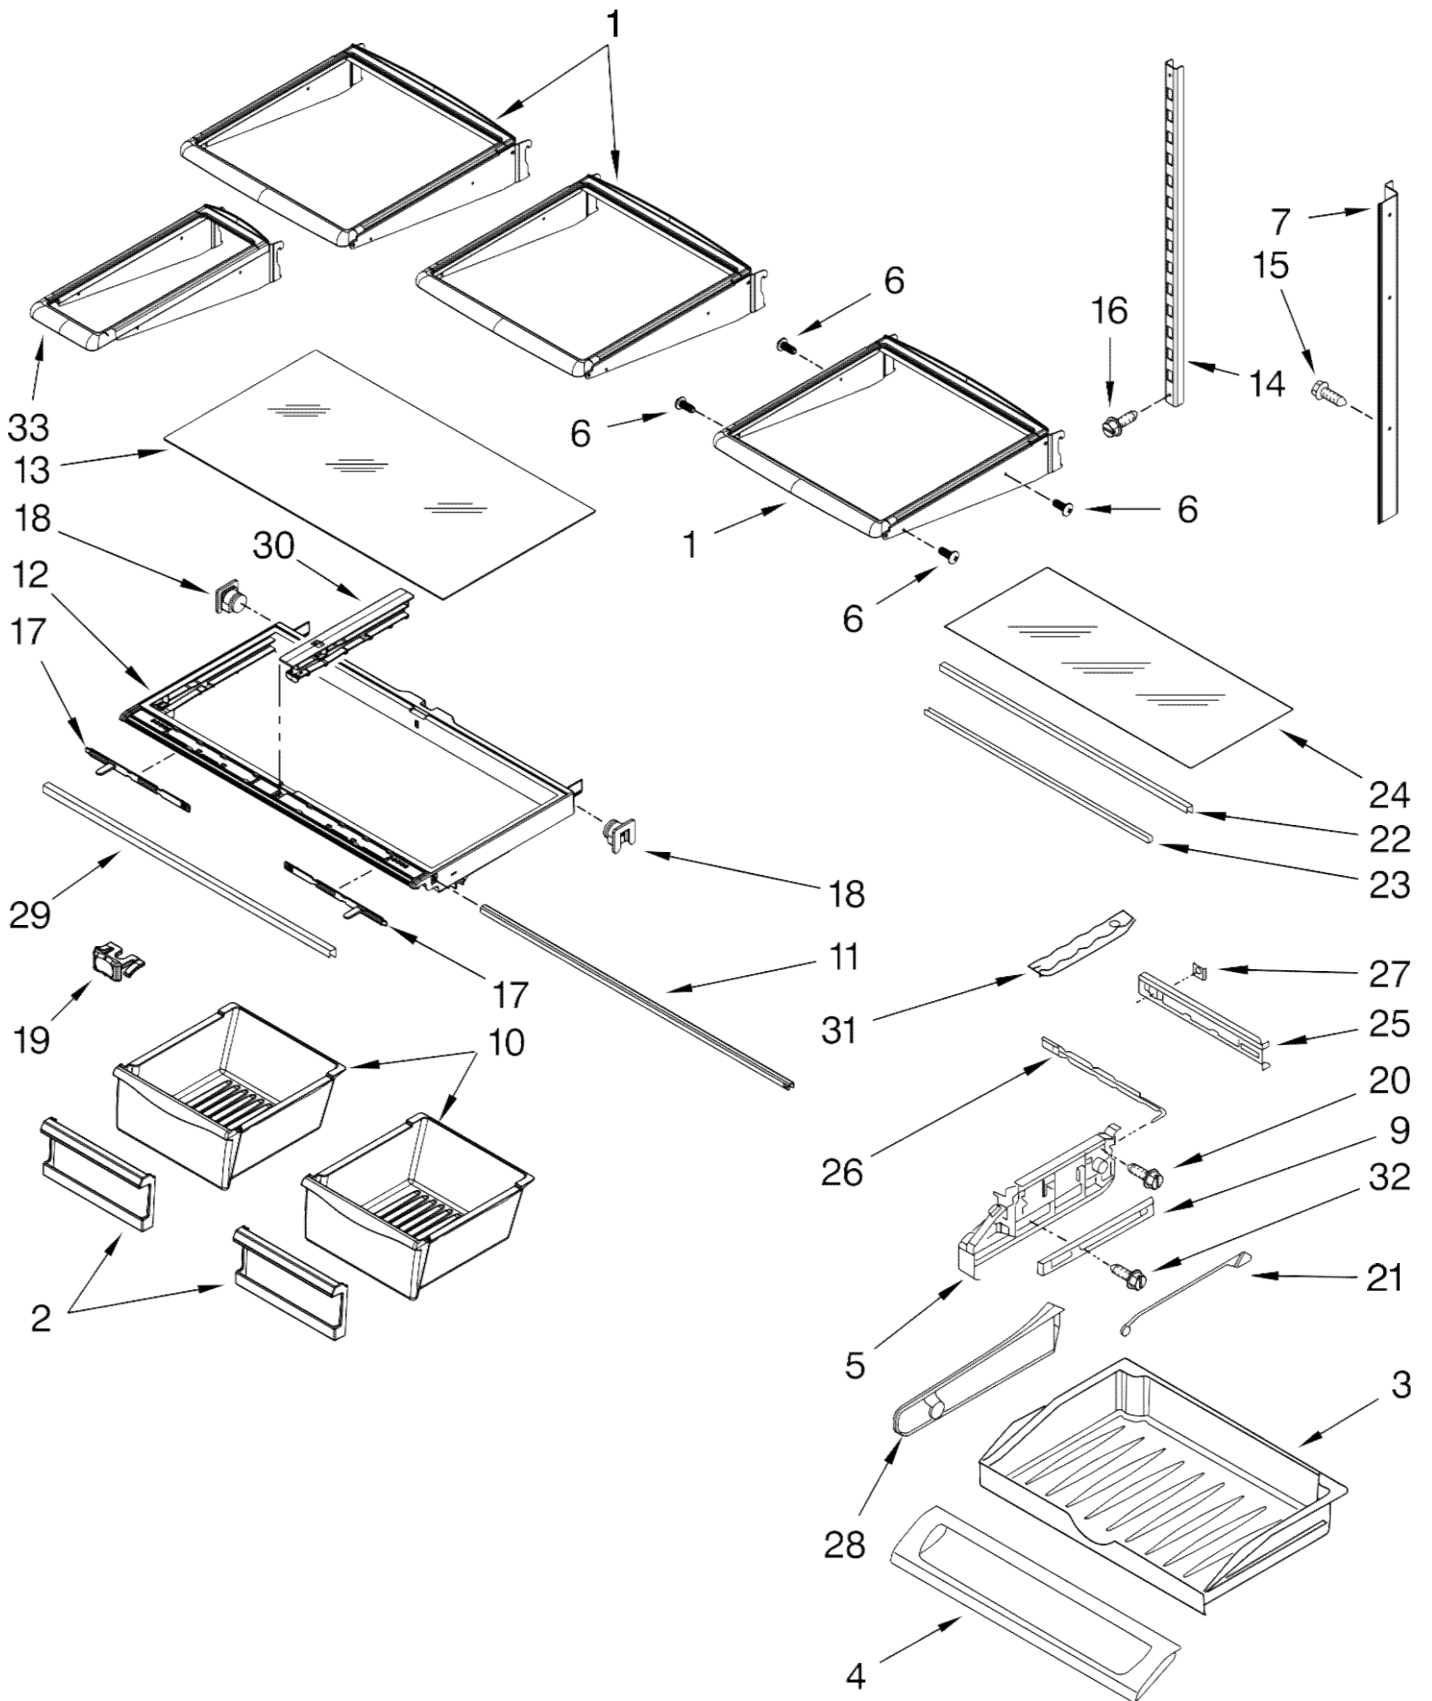

Refrigerador Maytag MFI2670XEM4

Illus. No.	Part No.	DESCRIPTION
1	12883507	Shelf, Glide
2	12802602SP	Handle, Crisper Pan (2)
3	12731302	Drawer, Pantry
4	12656815	Lid, Pantry
5		Endcap, Pantry
	12656019	Right
	12656106	Left
6	12990302	Track, Pantry
7		Ladder, Side
	W10251965	Right
	W10251966	Left
9	W10235370	Glide, Pantry
10	12804601SP	Pan, Crisper (2)
11	12642303WD	Brace, Crisper Cover
12	W10329866	Frame, Crisper
13	12204824	Glass, Crisper Cover
14	W10273464	Ladder, Center
15	12990513	Screw
16	12990515	Screw (2)
17	12530805SP	Slide, Humidity Control
18	13062602	Supports, Crisper Frame
19	12655204V	Knob, Humidity Control
20	12990504V	Screw
21	12655304	Rod, Temp Control
22	12655902SP	Extr, Glass Support
23	12227305WH	Brace, Pantry
24	12204830	Shelf, Glass
25	12656202	Control, Housing
26	12655402	Slide, Temperature
27	12656901	Gasket, Pantry
28	12731901	Divider, Pantry
29	W10231345	Trim, Crisper
30	W10326469	Rail, Center
31	12531901	Track, Deli
32	12990512	Screw
33	12885501N	Shelf, Mini