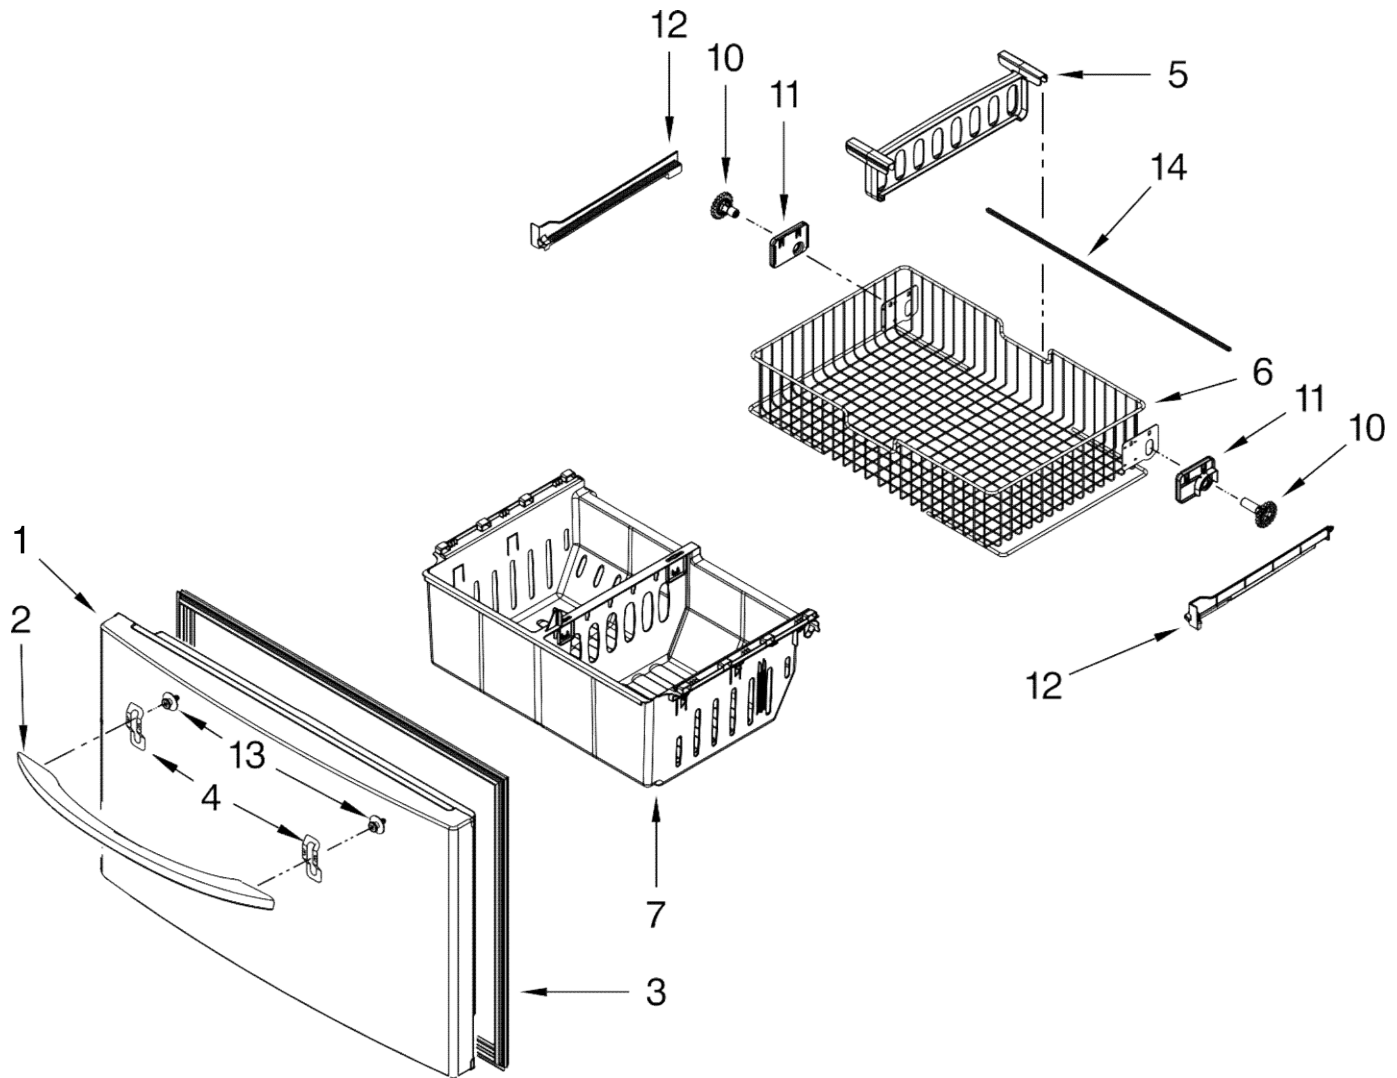

Illus. No.	Part No.	DESCRIPTION	Illus. No.	Part No.	DESCRIPTION	Illus. No.	Part No.	DESCRIPTION
1	W10174214 White 12977834B Black 12977846S Stainless	Freezer Door	3	W10164043 White W10164044 Black W10164045 Stainless	Gasket, Door	11	W10348260 Right W10348259 Left	Gear Mount
2	W10252296 White W10252297 Black W10252300 Stainless	Handle, Door	4	2255411	Clip, Handle	12	W10284695 Right W10284694 Left	Rack
			5	W10146439	Divider, Upper Basket	13	12992902	Screw, Handle (Shoulder)
			6	W10348249	Basket, Upper	14	12812904WD	Shaft, Rack
			7	W10293682	Bin, Lower			
			10	W10158749 Right W10146446 Left	Gear Spur			

FOR ORDERING INFORMATION REFER TO PARTS PRICE LIST