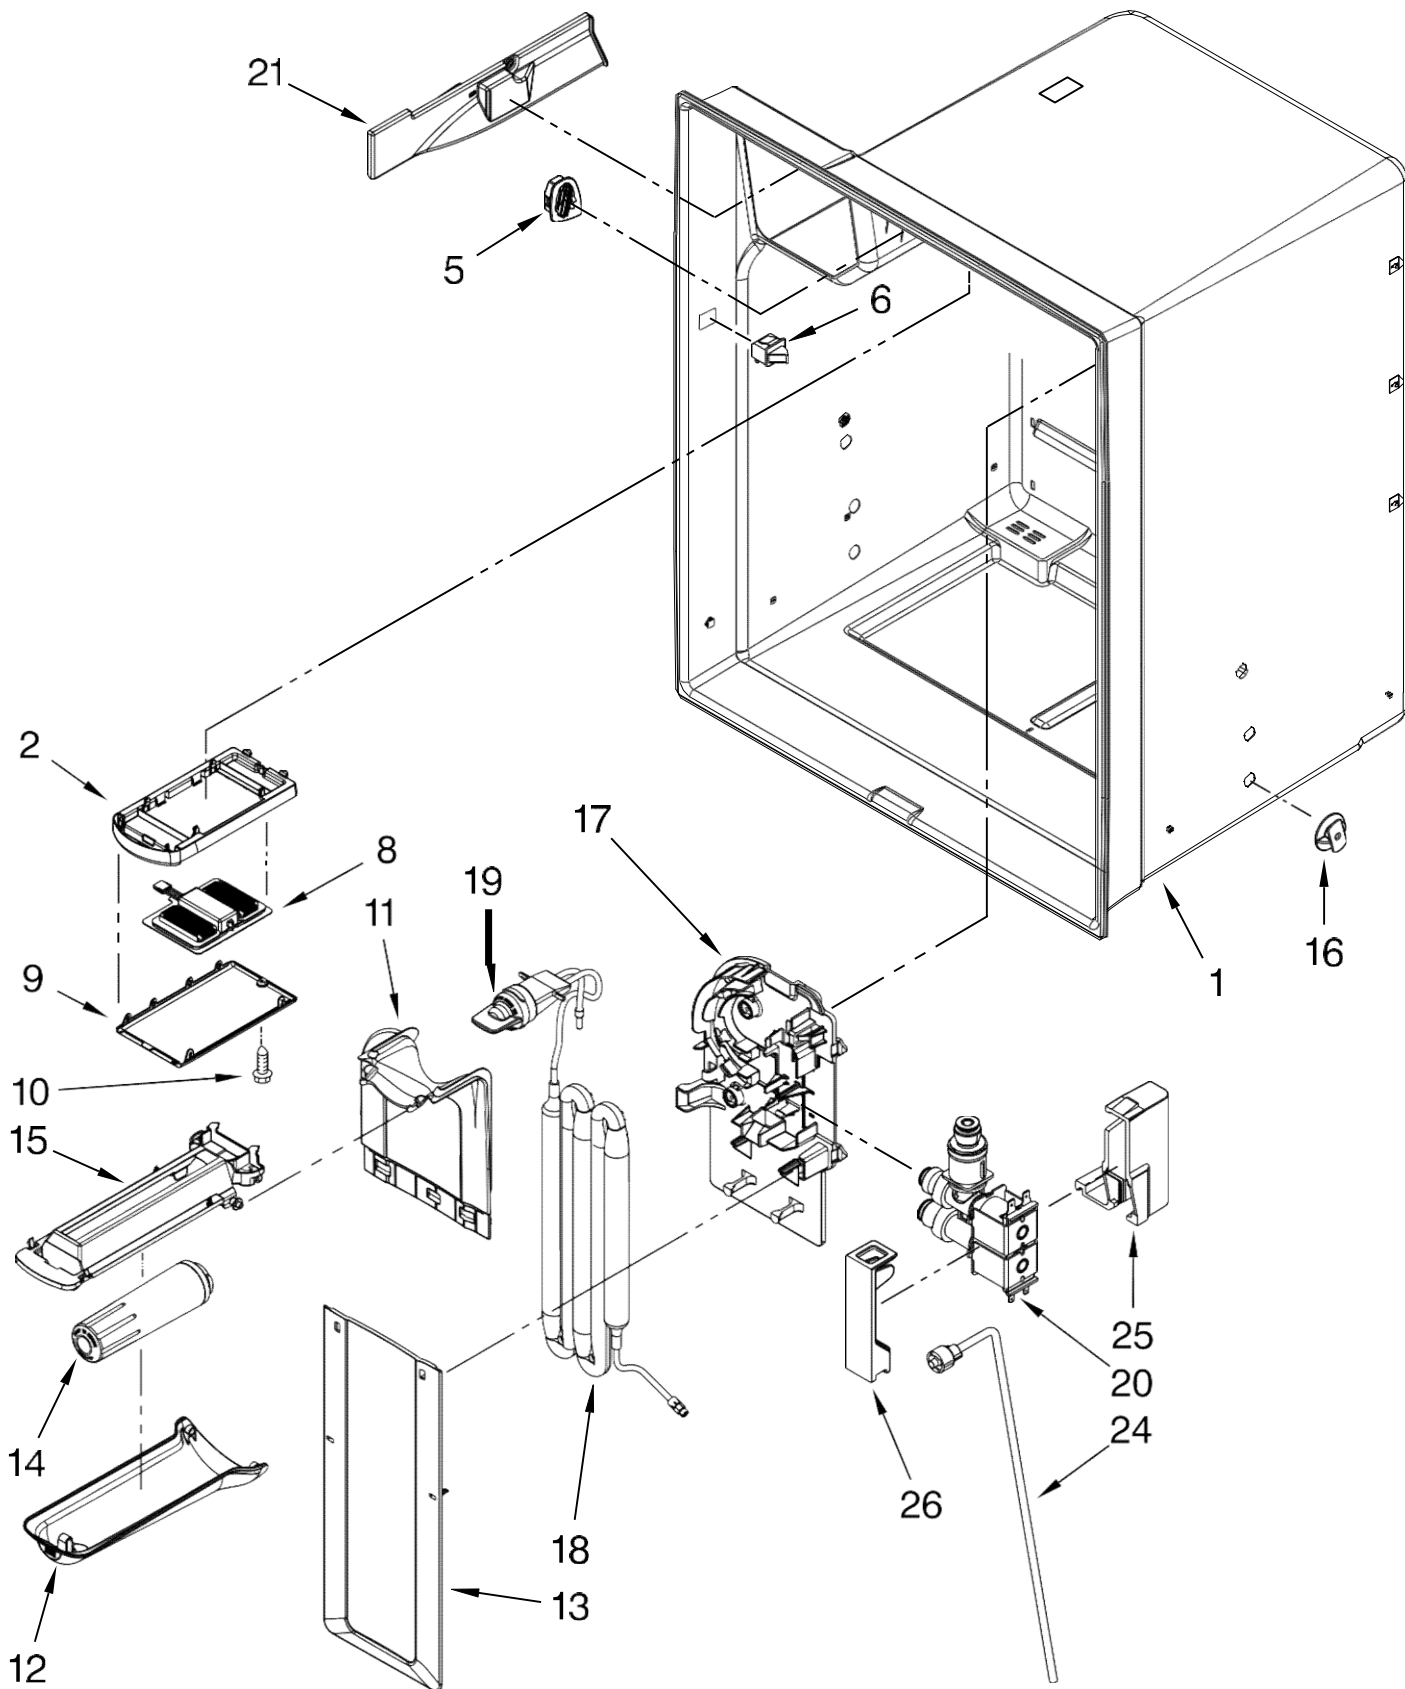

FOR ORDERING INFORMATION REFER TO PARTS PRICE LIST

Refrigerador Maytag MFI2670XEM4

Illus. No.	Part No.	DESCRIPTION	Illus. No.	Part No.	DESCRIPTION	Illus. No.	Part No.	DESCRIPTION
1		Literature Parts	10	12963205ED	Hinge, TopRight	22		Grille, Toe
	W10432299	Tech Sheet	11	12992201	Screw, Center Hinge		W10244559	White
	W10314958	Use & Care Guide					W10244561	Black
	W10310961	Guide, Energy	12	12990511	Screw (3)		W10244558	Stainless
2	12961401	Tube W/Waterline, Fill-IM	13		Cover, Top Hinge (Left)	23	W10296541	Lid, HV Control
3	12698403	Block, Pivot		12962301W	White	24		Hinge, Center (LT)
4	B5759655	Gasket, MC Back		12962301B	Black		13000001WD	White
5		Cover, Top Hinge (Right)		12962301AP	Stainless		13000007ED	Black
	12962302W	White	14	12992403	Screw, Top Hinge		13000001AP	Stainless
	12962302B	Black	15		Hinge, Center (RT)	25	12990702	Screw, Cover
	12962302AP	Stainless		13000002WD	White	26		Cabinet (Not A Servicable Part)
6		Cover, Fill Tube		13000008ED	Black	27		Roller Assembly
	12981401W	White		13000002AP	Stainless		W10275849	Right
	12981401B	Black	16	W10285271	Box, HV Control		W10275850	Left
	12981401AP	Stainless	17		Cover, Corner (2)	28	12990302	Screw, Block
7	12961602	Cover, Control Box		12587703W	White	29	12957801K	Gasket, HV Control
8	M0108107	Clamp, Tube		12587703B	Black	30	W10211854	Cover, MC Back
9	12992602	Screw, Hinge Cover		12587703AP	Stainless	31	W10210988	Tube, Drain
			18	12963204ED	Hinge, TopLeft	33	12820505	Fiber, Acoustic
			20	12991302	Screw (8)	34	W10141622	Brake, Foot
						35	W10285199	Board, HV Control
						36	W10226427	Supply, Power
						37	W10208592	Guard, Water Valve