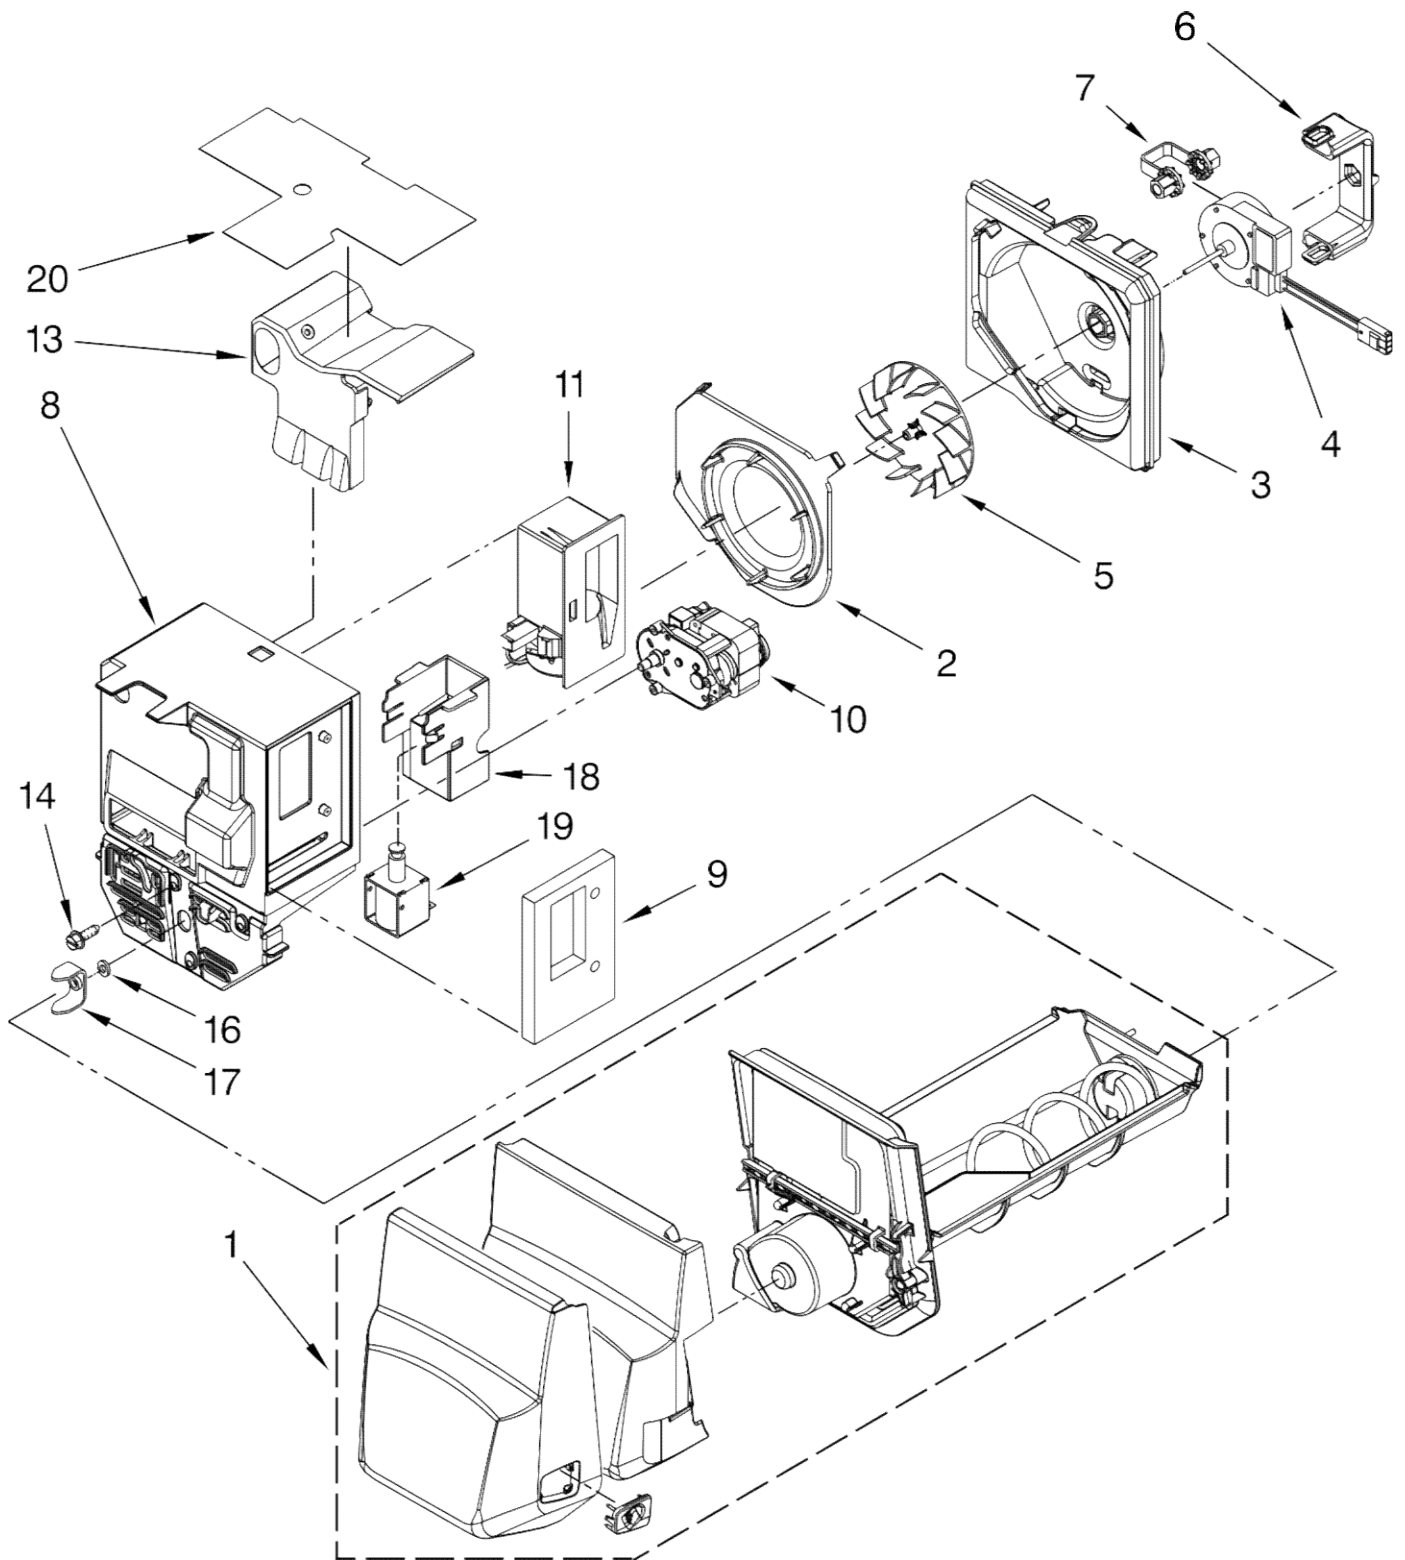

FOR ORDERING INFORMATION REFER TO PARTS PRICE LIST

Refrigerador Maytag MFI2670XEM4

Illus. No.	Part No.	DESCRIPTION
1	W10347671	Ice Bin Assembly (Includes Auger)
2	W10121282	Inlet, Blower
3	W10309863	Scroll, Blower
4	W10308033	Motor, Fan
5	W10123444	Wheel, Blower
6	12956603	Clip, Fan Motor
7	W10151687	Grommet, Fan Motor
8	W10309864	Divider, Ice Box
9	12920001	Gasket, Damper
10	W10309868	Motor, Auger
11	W10196393	Damper, Control
13	W10118612	Liner, Divider
14	12990511	Screw (3)
16	420107A700	Washer
17	63052A001	Yoke, Ice Dispenser
18	W10346971	Bracket, Solenoid
19	W10309866	Assy, Solenoid
20	W10142628	Foil, Ice Box