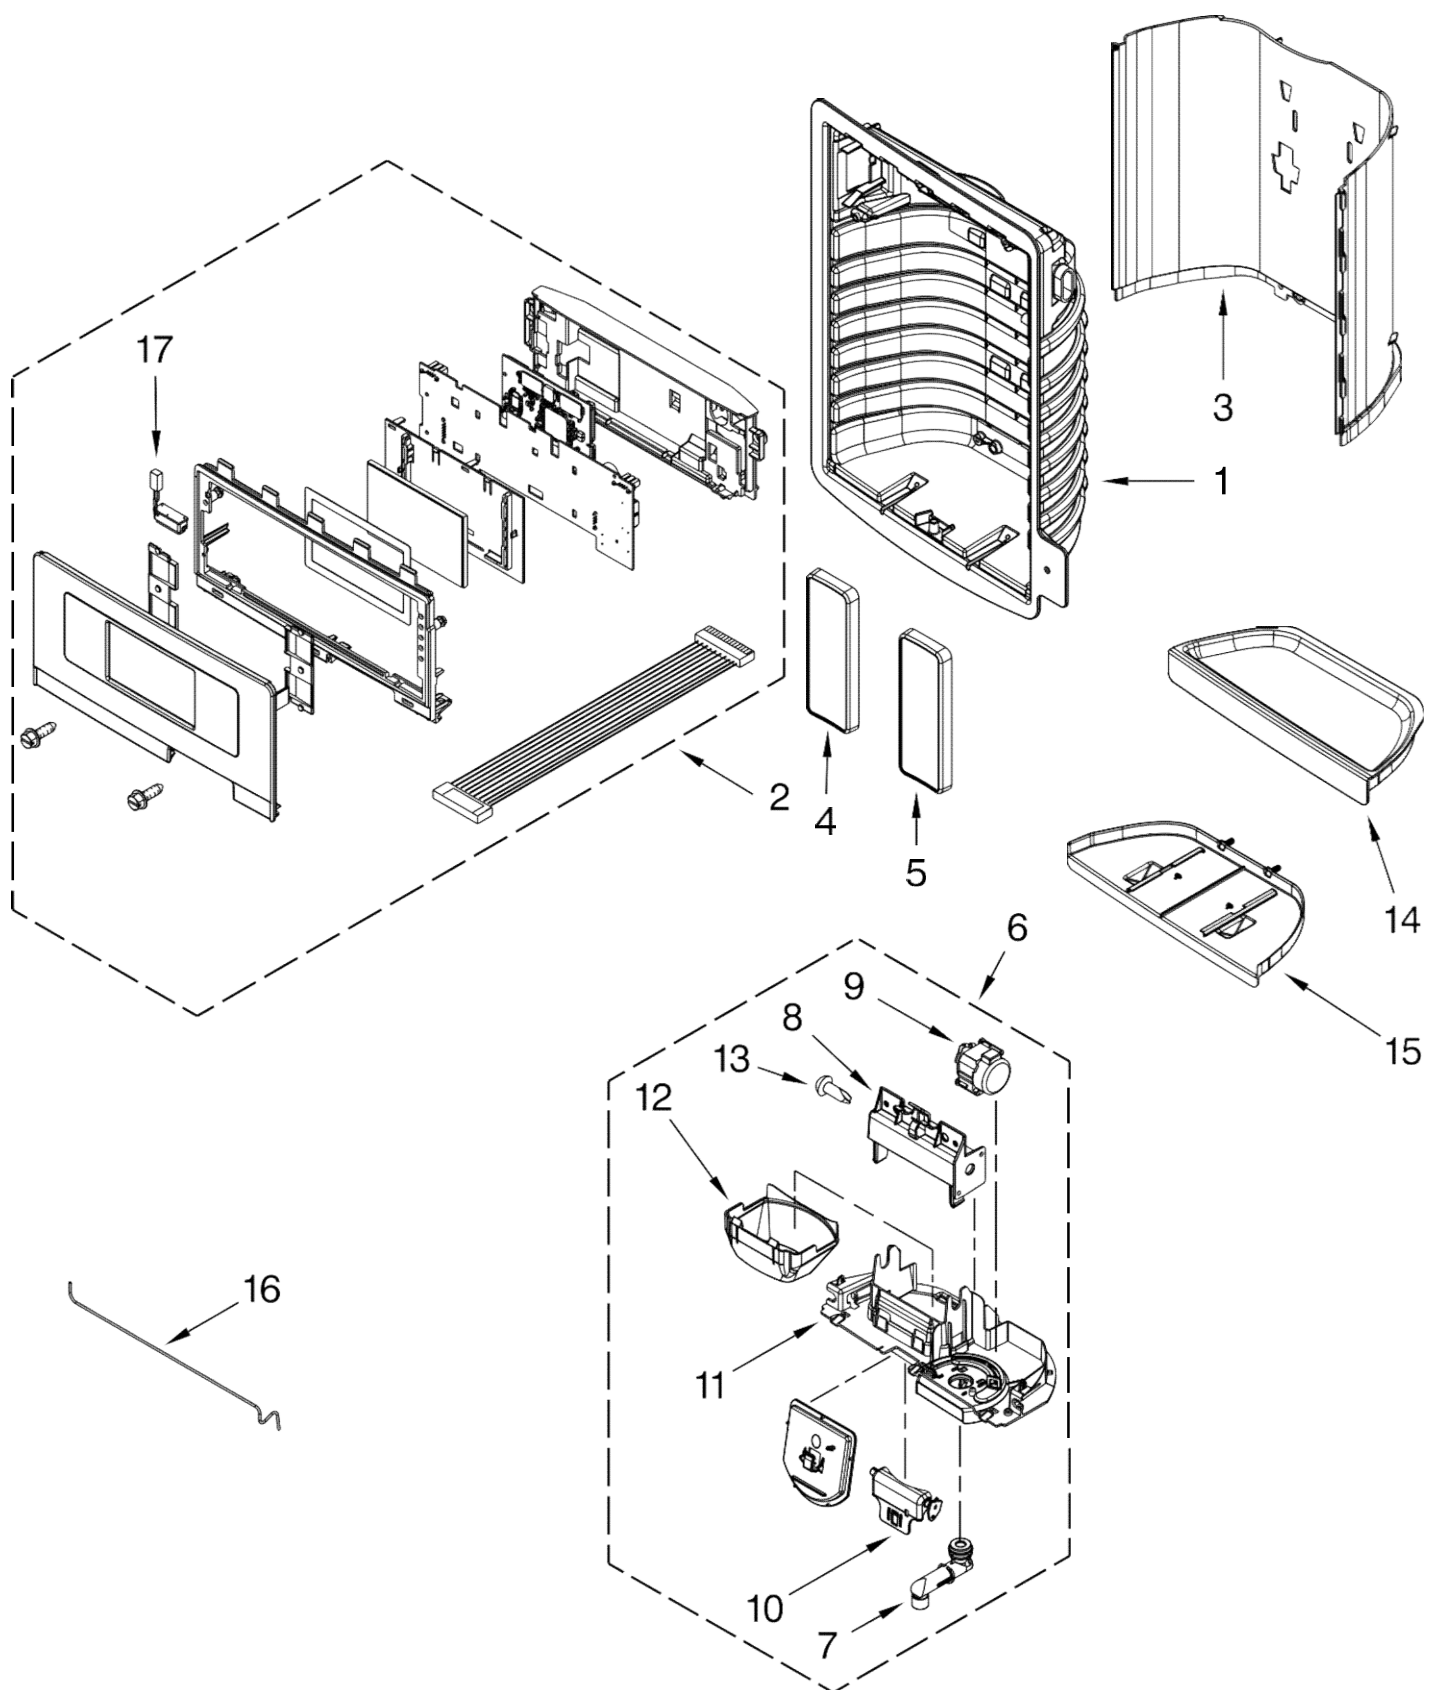

FOR ORDERING INFORMATION REFER TO PARTS PRICE LIST

Refrigerador Maytag MFI2670XEM6

Illus. No.	Part No.	DESCRIPTION
1		Housing, Dispenser (Not Serviced)
2	W10337912	UI Assembly
3		False, Wall, ispenser
	W10299897	Stainless
4		Pad, Ice
	W10334789	Stainless
5		Pad, Water
	W10334813	Stainless
6	W10353552	Separator Assy.
7	2316647	Spigot
8	W10174827	Bracket, Ice Door
9	W10205979	Motor, Ice Door
10	W10346124	Support, Ice Door
11	W10278987	Separator
12	W10339578	Guide, Ice
13	4449745	Screw
14		Tray, Dispenser
	W10299895	Stainless
15		Slide Tray, Dispenser
	W10267863	Stainless
16	W10296451	Tube, Water
17	W10238083	Led