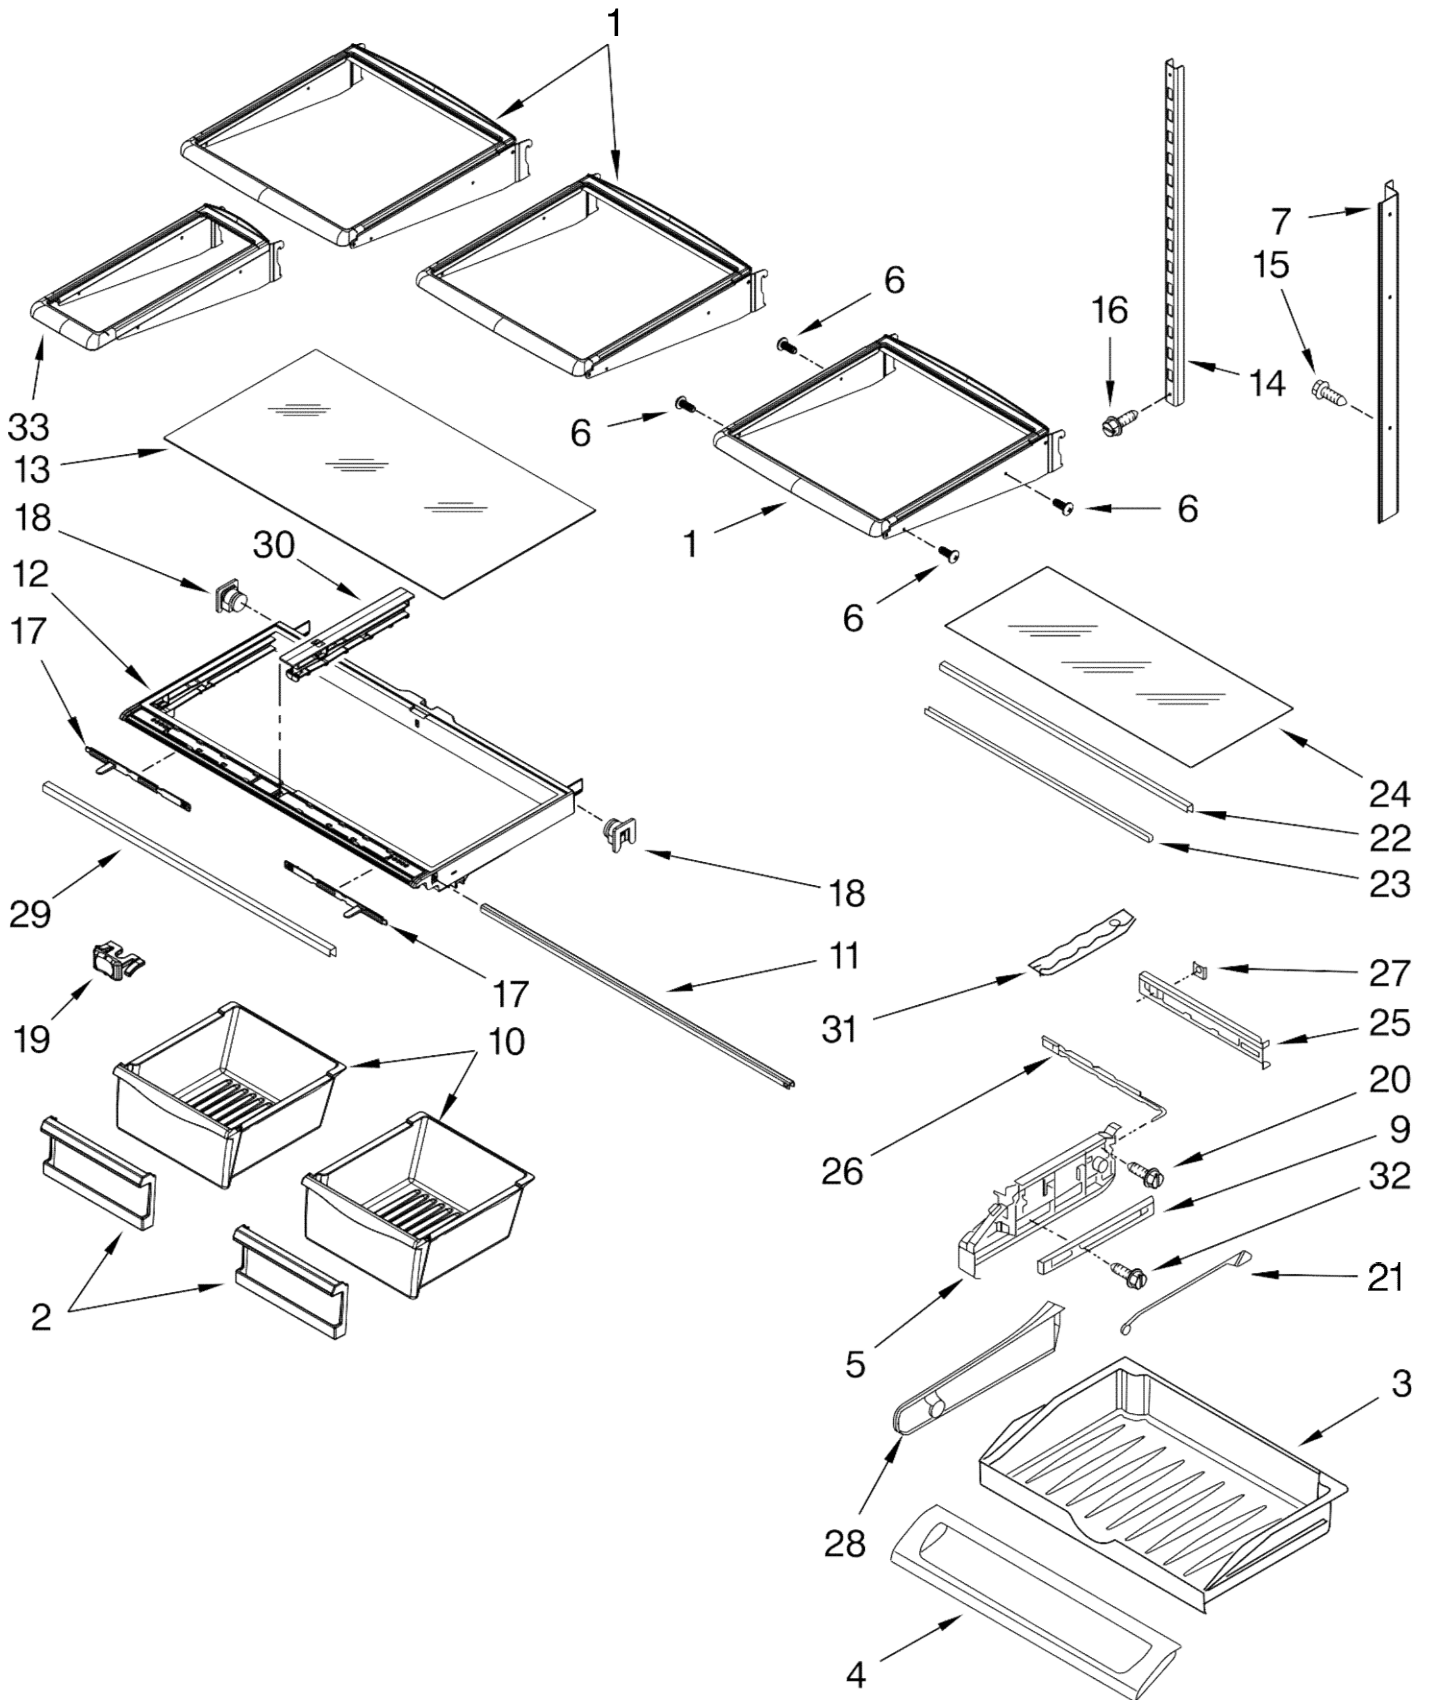

FOR ORDERING INFORMATION REFER TO PARTS PRICE LIST

Refrigerador Maytag MFI2670XEM6

Illus. No.	Part No.	DESCRIPTION
1	12883507	Shelf, Glide
2	12802602SP	Handle, Crisper Pan (2)
3	12731302	Drawer, Pantry
4	12656815	Lid, Pantry
5		Endcap, Pantry
	12656019	Right
	12656106	Left
6	12990302	Track, Pantry
7		Ladder, Side
	W10251965	Right
	W10251966	Left
9	W10235370	Glide, Pantry
10	12804601SP	Pan, Crisper (2)
11	12642303WD	Brace, Crisper Cover
12	W10329866	Frame, Crisper
13	12204824	Glass, Crisper Cover
14	W10273464	Ladder, Center
15	12990513	Screw
16	12990515	Screw (2)
17	12530805SP	Slide, Humidity Control
18	13062602	Supports, Crisper Frame
19	12655204V	Knob, Humidity Control
20	12990504V	Screw
21	12655304	Rod, Temp Control
22	12655902SP	Extr, Glass Support
23	12227305WH	Brace, Pantry
24	12204830	Shelf, Glass
25	12656202	Control, Housing
26	12655402	Slide, Temperature
27	12656901	Gasket, Pantry
28	12731901	Divider, Pantry
29	W10231345	Trim, Crisper
30	W10326469	Rail, Center
31	12531901	Track, Deli
32	12990512	Screw
33	12885501N	Shelf, Mini