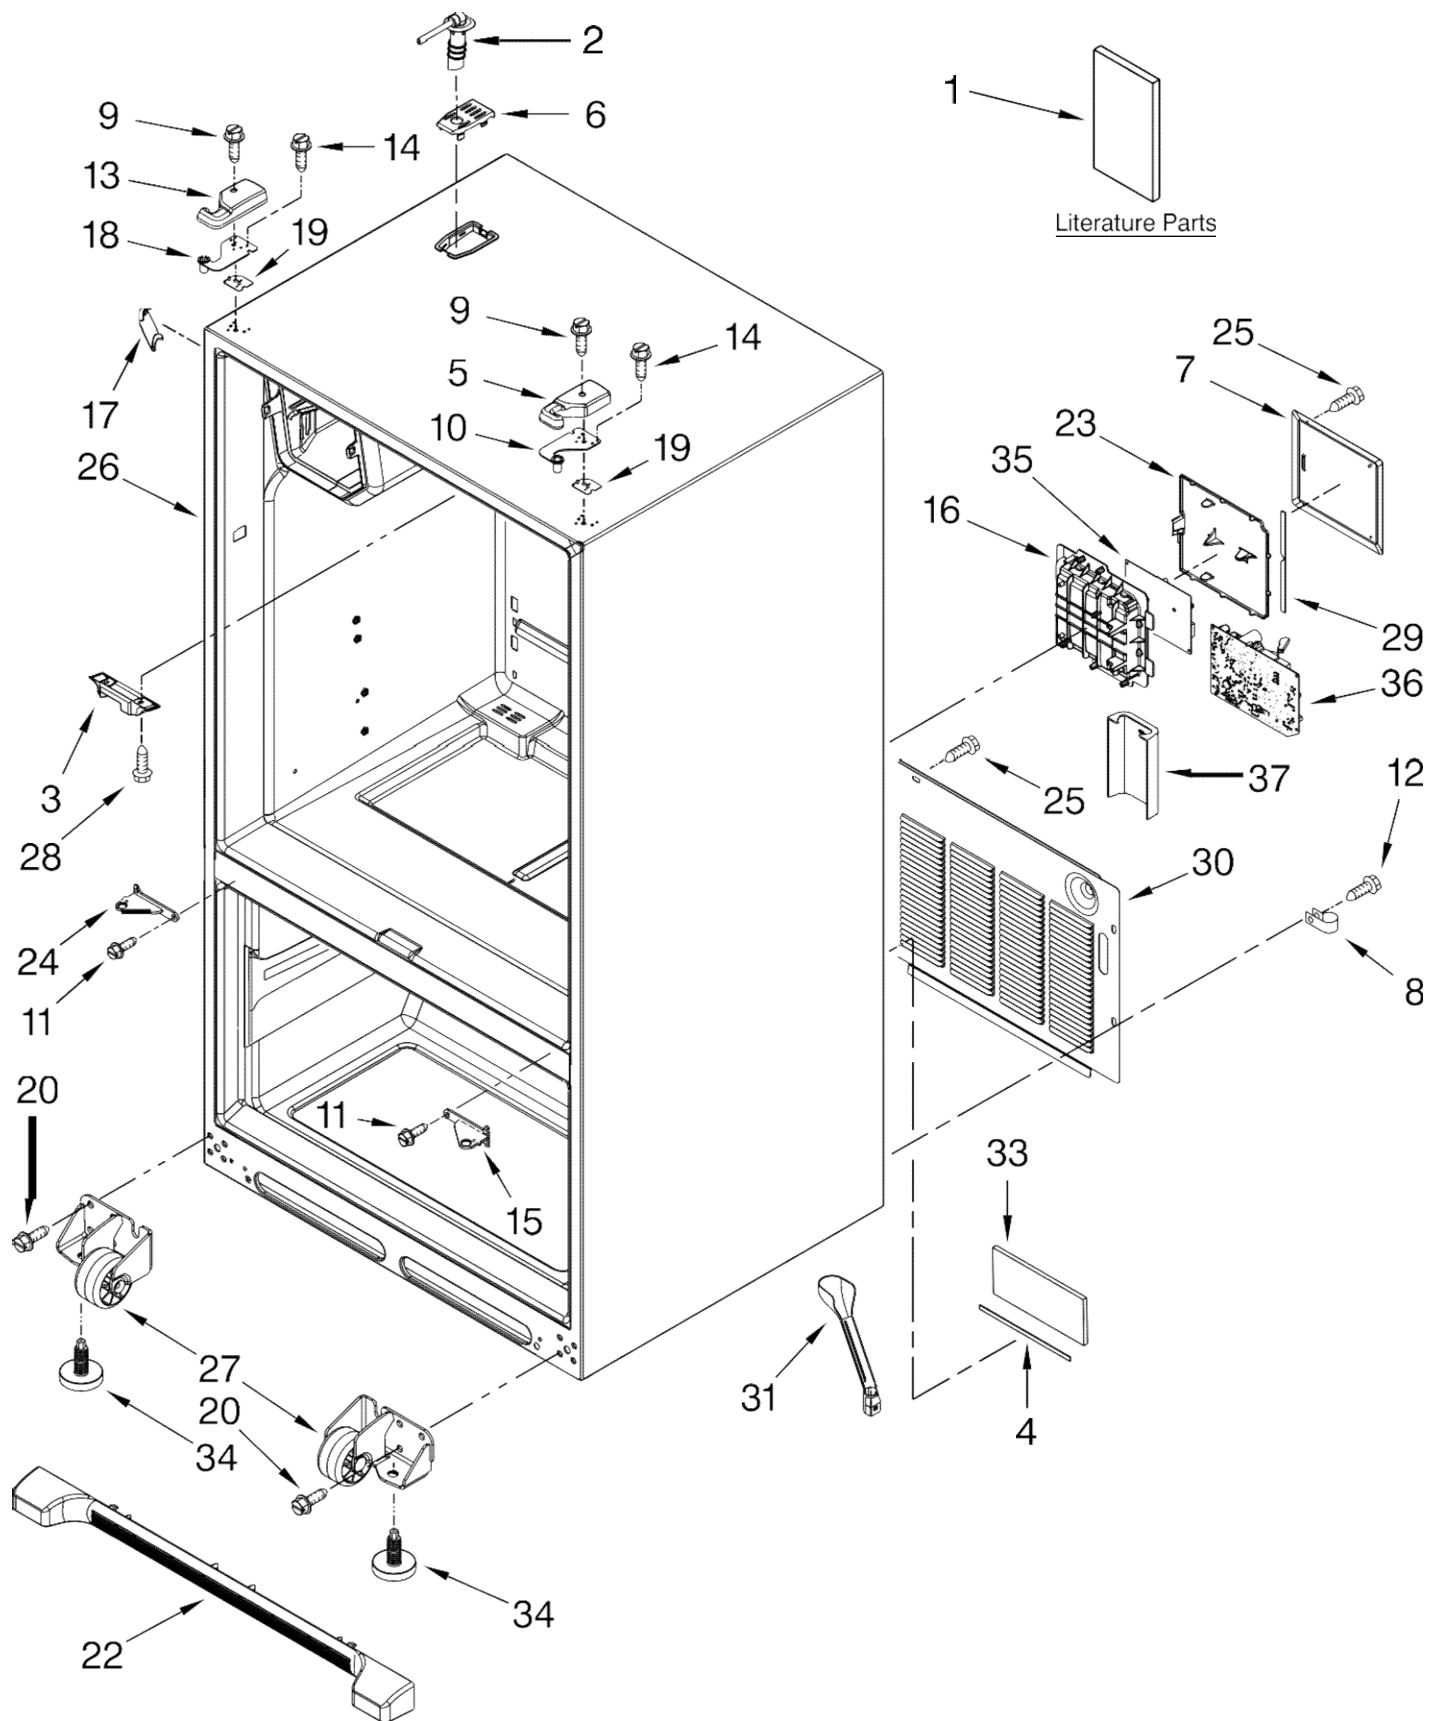

Refrigerador Maytag MF12670XEM6

FOR ORDERING INFORMATION REFER TO PARTS PRICE LIST

Refrigerador Maytag MFI2670XEM6

Illus. No.	Part No.	DESCRIPTION	Illus. No.	Part No.	DESCRIPTION	Illus. No.	Part No.	DESCRIPTION
1		Literature Parts	12	12990511	Screw (3)	23	W10296541	Lid, HV Control
	W10444667	Tech Sheet	13		Cover, Top Hinge (Left)	24		Hinge, Center (LT)
	W10314958	Use & Care Guide		W10337648	Stainless	25	13000001AP	Stainless
	W10310961	Guide, Energy	14	12992403	Screw, Top Hinge	26	12990702	Screw, Cover
2	12961401	Tube W/Waterline, Fill-IM	15		Hinge, Center (RT)	27		Cabinet (Not A Servicable Part)
3	12698403	Block, Pivot		13000002AP	Stainless			Roller Assembly
4	B5759655	Gasket, MC Back	16	W10285271	Box, HV Control		W10275849	Right
5		Cover, Top Hinge (Right)	17		Cover, Corner (2)		W10275850	Left
	12962302AP	Stainless		12587703AP	Stainless	28	12990302	Screw, Block
6		Cover, Fill Tube	18	12963204ED	Hinge, Top Left	29	12957801K	Gasket, HV Control
	12981401AP	Stainless	19		Shim, Top	30	W10211854	Cover, MC Back
7	12961602	Cover, Control Box		12999501	Left	31	W10210988	Tube, Drain
8	M0108107	Clamp, Tube		12999502	Right	33	12820505	Fiber, Acoustic
9	12992602	Screw, Hinge Cover	20	12991302	Screw (8)	34	W10141622	Brake, Foot
10	12963205ED	Hinge, Top Right	22		Grille, Toe	35	W10120821	Board, HV Control
11	12992201	Screw, Center Hinge		W10244558	Stainless	36	W10438707	Supply, Power
						37	W10208592	Guard, Water Valve