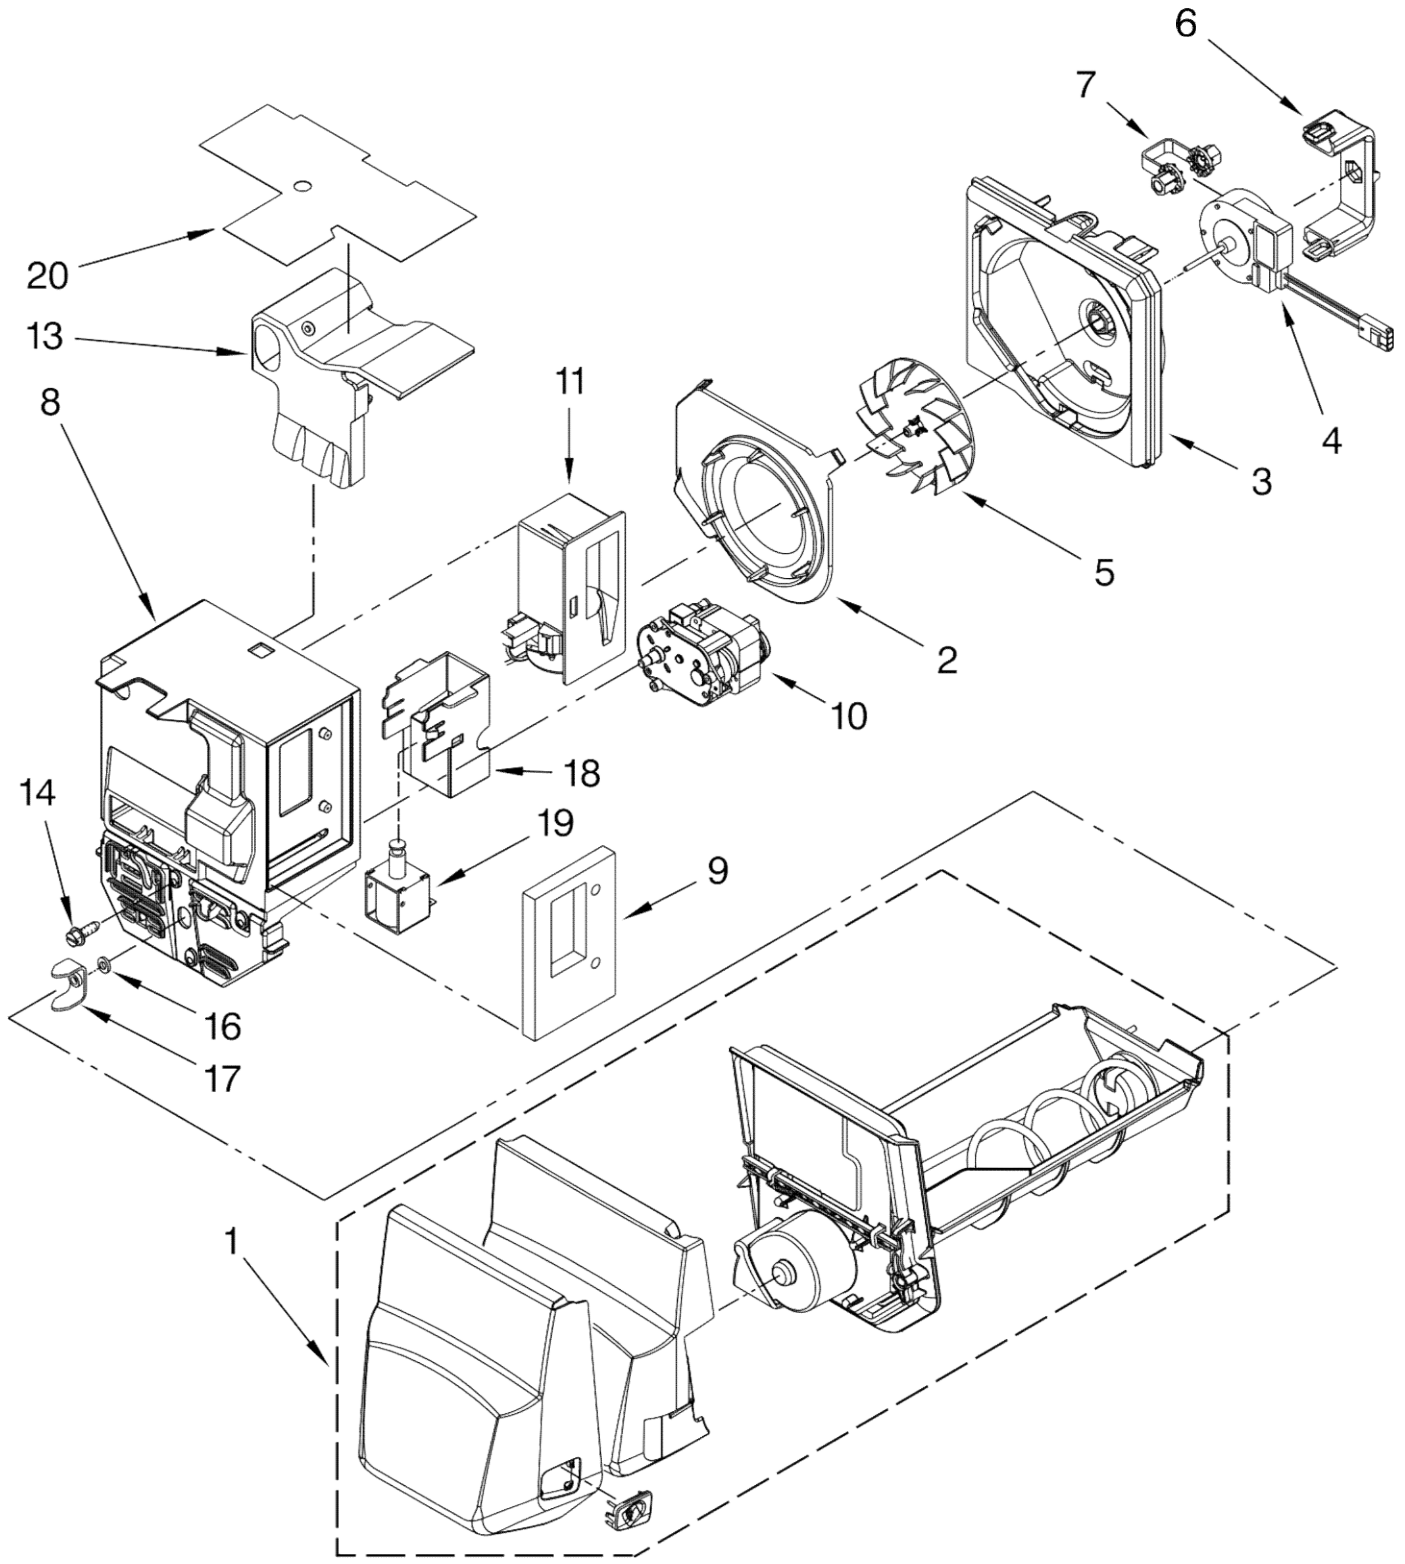

FOR ORDERING INFORMATION REFER TO PARTS PRICE LIST

Refrigerador Maytag MFI2670XEM6

Illus. No.	Part No.	DESCRIPTION
1		Liner (Not A Serviceable Part)
2	W10343359	Housing, Led
5	13008201	Grille, Air
6	12466103	Switch, Light (2)
8	W10289592	Light, Main Led
9	W10311756	Lens, RC Led
10	3400065	Screw
11	12960101	Cover, Water Tank (Upper)
12	12960301	Lid, Water Filter
13	12960001	Cover, Water Tank (Lower)
14	UKF8001	Filter, Water
15	12955901	Bracket, Filter Base
16	W10190541	Mount, Crisper
17	W10365768	Bracket, Water Tank & Valve
18	W10415891	Water Tank & Head Assembly
19	12664501SP	Plug, Bypass
20	W10312696	Valve, Dual Water
21	W10309869	Cover, Ice Box Harness
24	W10444033	Waterline, Cabinet (W/Nut)
25	W10118193	Enclosure, Water Valve Connector
26	W10118194	Lid, Enclosure

FOR ORDERING INFORMATION REFER TO PARTS PRICE LIST

Refrigerador Maytag MFI2670XEM6

Illus. No.	Part No.	DESCRIPTION
1	12883507	Shelf, Glide
2	12802602SP	Handle, Crisper Pan (2)
3	12731302	Drawer, Pantry
4	12656815	Lid, Pantry
5		Endcap, Pantry
	12656019	Right
	12656106	Left
6	12990302	Track, Pantry
7		Ladder, Side
	W10251965	Right
	W10251966	Left
9	W10235370	Glide, Pantry
10	12804601SP	Pan, Crisper (2)
11	12642303WD	Brace, Crisper Cover
12	W10329866	Frame, Crisper
13	12204824	Glass, Crisper Cover
14	W10273464	Ladder, Center
15	12990513	Screw
16	12990515	Screw (2)
17	12530805SP	Slide, Humidity Control
18	13062602	Supports, Crisper Frame
19	12655204V	Knob, Humidity Control
20	12990504V	Screw
21	12655304	Rod, Temp Control
22	12655902SP	Extr, Glass Support
23	12227305WH	Brace, Pantry
24	12204830	Shelf, Glass
25	12656202	Control, Housing
26	12655402	Slide, Temperature
27	12656901	Gasket, Pantry
28	12731901	Divider, Pantry
29	W10231345	Trim, Crisper
30	W10326469	Rail, Center
31	12531901	Track, Deli
32	12990512	Screw
33	12885501N	Shelf, Mini