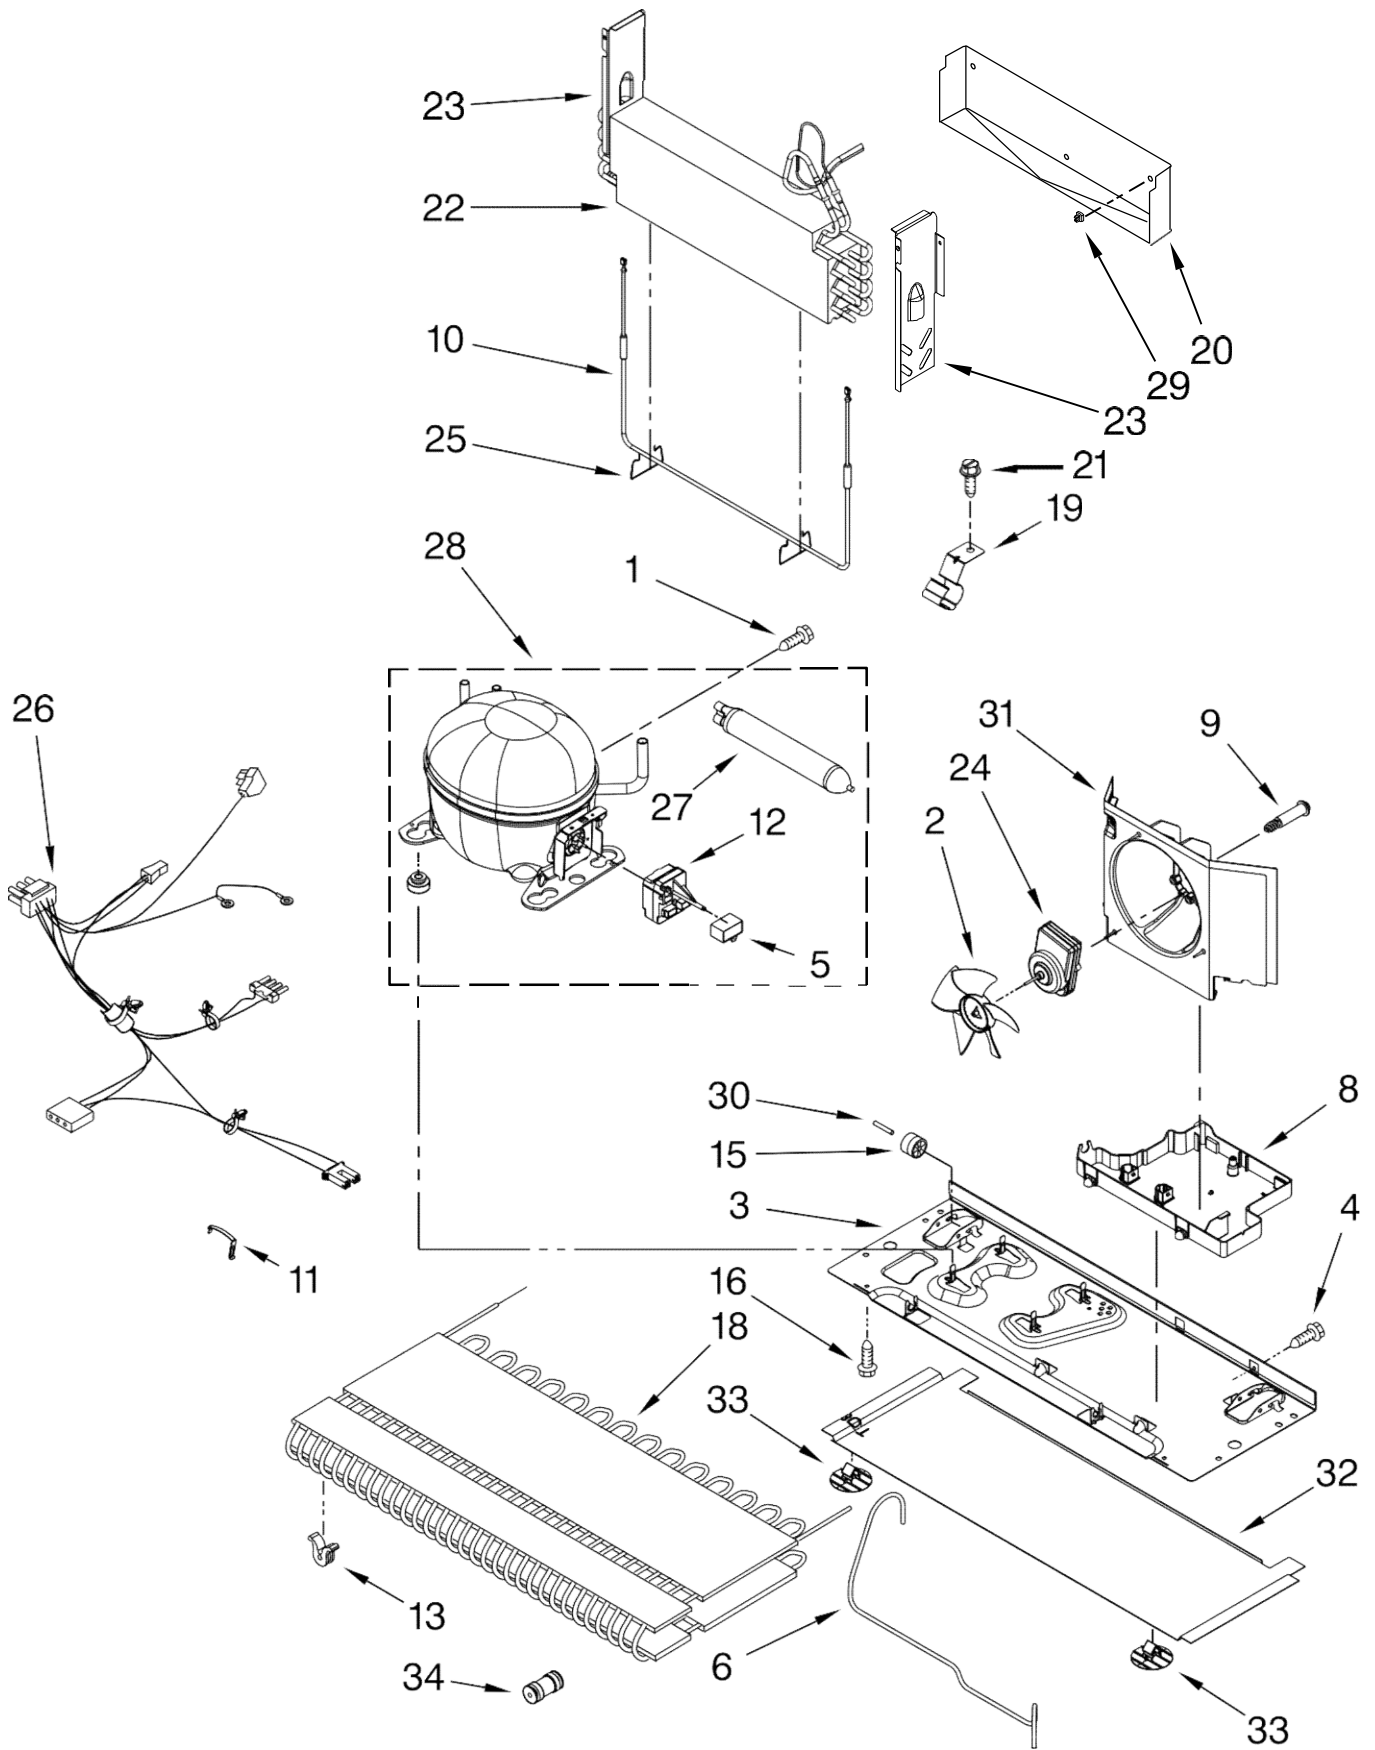

FOR ORDERING INFORMATION REFER TO PARTS PRICE LIST

Refrigerador Maytag MFI2670XEM6

Illus. No.	Part No.	DESCRIPTION
1	12992301	Screw
2	12825803	Blade, Fan
3	W10210985	Basepan
4	12990511	Screw
5	2264017	Capacitor
6	W10242974	Tube, Discharge
8	W10296785	Pan, Drain
9	W10216919	Screw, Shoulder
10	12729123	Heater, Defrost
11	W10204187	Strap, Bale
12	W10197428	Start Device
13	W10137529	Grommet, Cond (4)
15	12477102	Roller (2)
16	12992101	Screw
18	W10135026	Condenser
19	W10281329	Clip, Drier
20	W10292803	Tray, Drip
21	12990518	Screw

Illus. No.	Part No.	DESCRIPTION
22	W10313899	Evaporator
23		Dam
	12963102SP	Right Side
	12963002SP	Left Side
24	W10239053	Motor, Fan
25	10428101	Clip, Heater
26	W10402006	Harness-Unit (Incl.Power Cord)
27	W10143759	Drier
28	W10391109	Compressor (Includes items 11,12,17,27)
29	10623002	Clip, Evaporator
30	12477202	Axle, Roller (2)
31	W10189184	Shroud
32	W10367416	Extension, Basepan
33	W10206339	Fastener, Basepan
34	W10334458	Connector, Water

Illus. No.	Part No.	DESCRIPTION
Following Parts Not Illustrated and Optional Parts Not Included		
	978025	Valve, Access (1/4")
	978026	Valve, Access (5/16")
	978027	Valve, Access (3/8")
	978028	Valve, Access (1/2")
	978029	Valve, Access (5/8")
	978030	Valve, Access (3/4")
	876764	Valve, Access (3/16")

REFRIGERANT CHARGE

5.25 Ozs.
(R-134A)