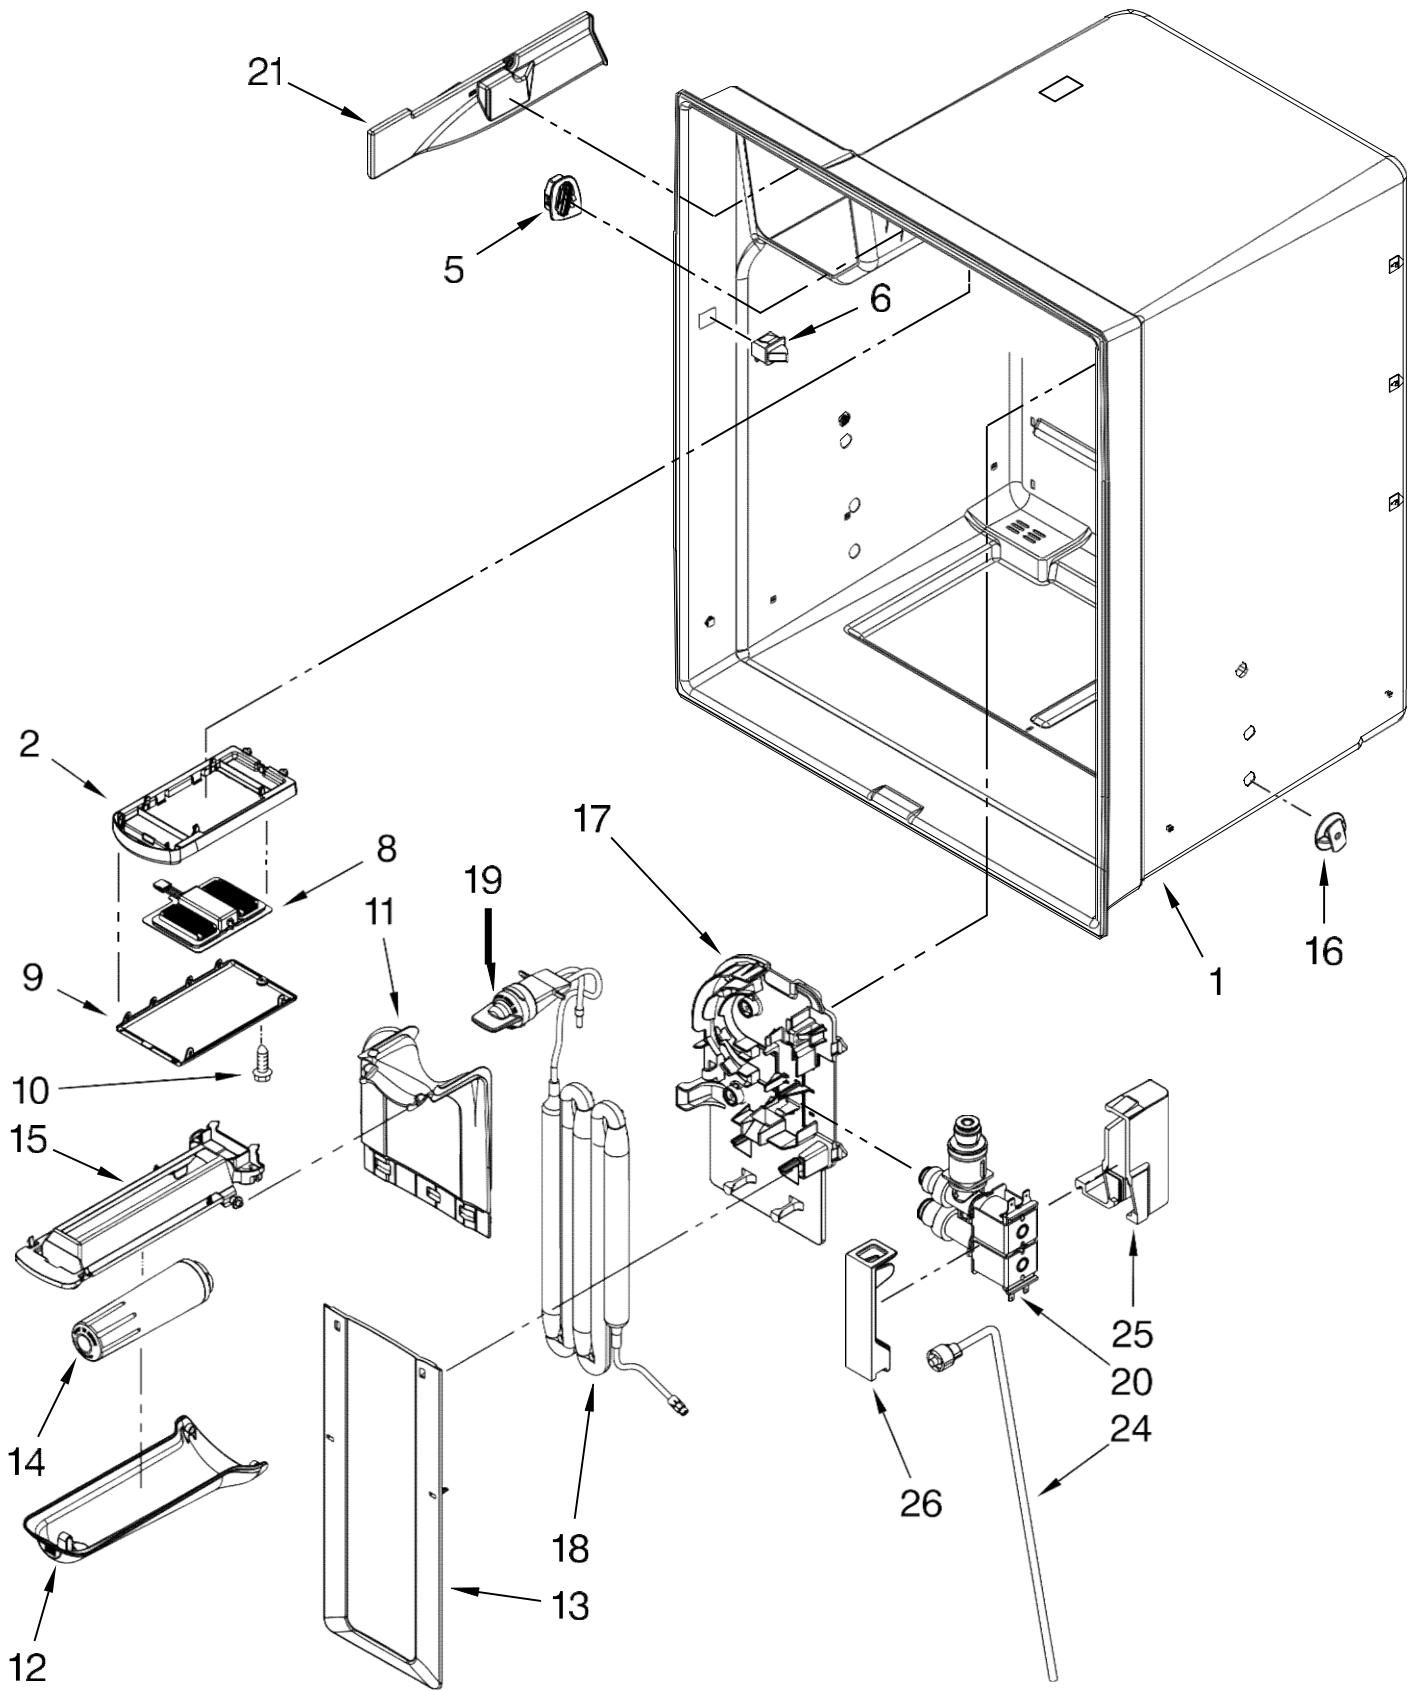

Refrigerador Maytag MF12670XEM6

FOR ORDERING INFORMATION REFER TO PARTS PRICE LIST

Refrigerador Maytag MFI2670XEM6

Illus. No.	Part No.	DESCRIPTION	Illus. No.	Part No.	DESCRIPTION	Illus. No.	Part No.	DESCRIPTION
1		Literature Parts	12	12990511	Screw (3)	23	W10296541	Lid, HV Control
	W10444667	Tech Sheet	13		Cover, Top Hinge (Left)	24		Hinge, Center (LT)
	W10314958	Use & Care Guide		W10337648	Stainless	25	13000001AP	Stainless
	W10310961	Guide, Energy	14	12992403	Screw, Top Hinge	26	12990702	Screw, Cover
2	12961401	Tube W/Waterline, Fill-IM	15		Hinge, Center (RT)	27		Cabinet (Not A Servicable Part)
3	12698403	Block, Pivot		13000002AP	Stainless			Roller Assembly
4	B5759655	Gasket, MC Back	16	W10285271	Box, HV Control		W10275849	Right
5		Cover, Top Hinge (Right)	17		Cover, Corner (2)		W10275850	Left
	12962302AP	Stainless		12587703AP	Stainless	28	12990302	Screw, Block
6		Cover, Fill Tube	18	12963204ED	Hinge, Top Left	29	12957801K	Gasket, HV Control
	12981401AP	Stainless	19		Shim, Top	30	W10211854	Cover, MC Back
7	12961602	Cover, Control Box		12999501	Left	31	W10210988	Tube, Drain
8	M0108107	Clamp, Tube		12999502	Right	33	12820505	Fiber, Acoustic
9	12992602	Screw, Hinge Cover	20	12991302	Screw (8)	34	W10141622	Brake, Foot
10	12963205ED	Hinge, Top Right	22		Grille, Toe	35	W10120821	Board, HV Control
11	12992201	Screw, Center Hinge		W10244558	Stainless	36	W10438707	Supply, Power
						37	W10208592	Guard, Water Valve