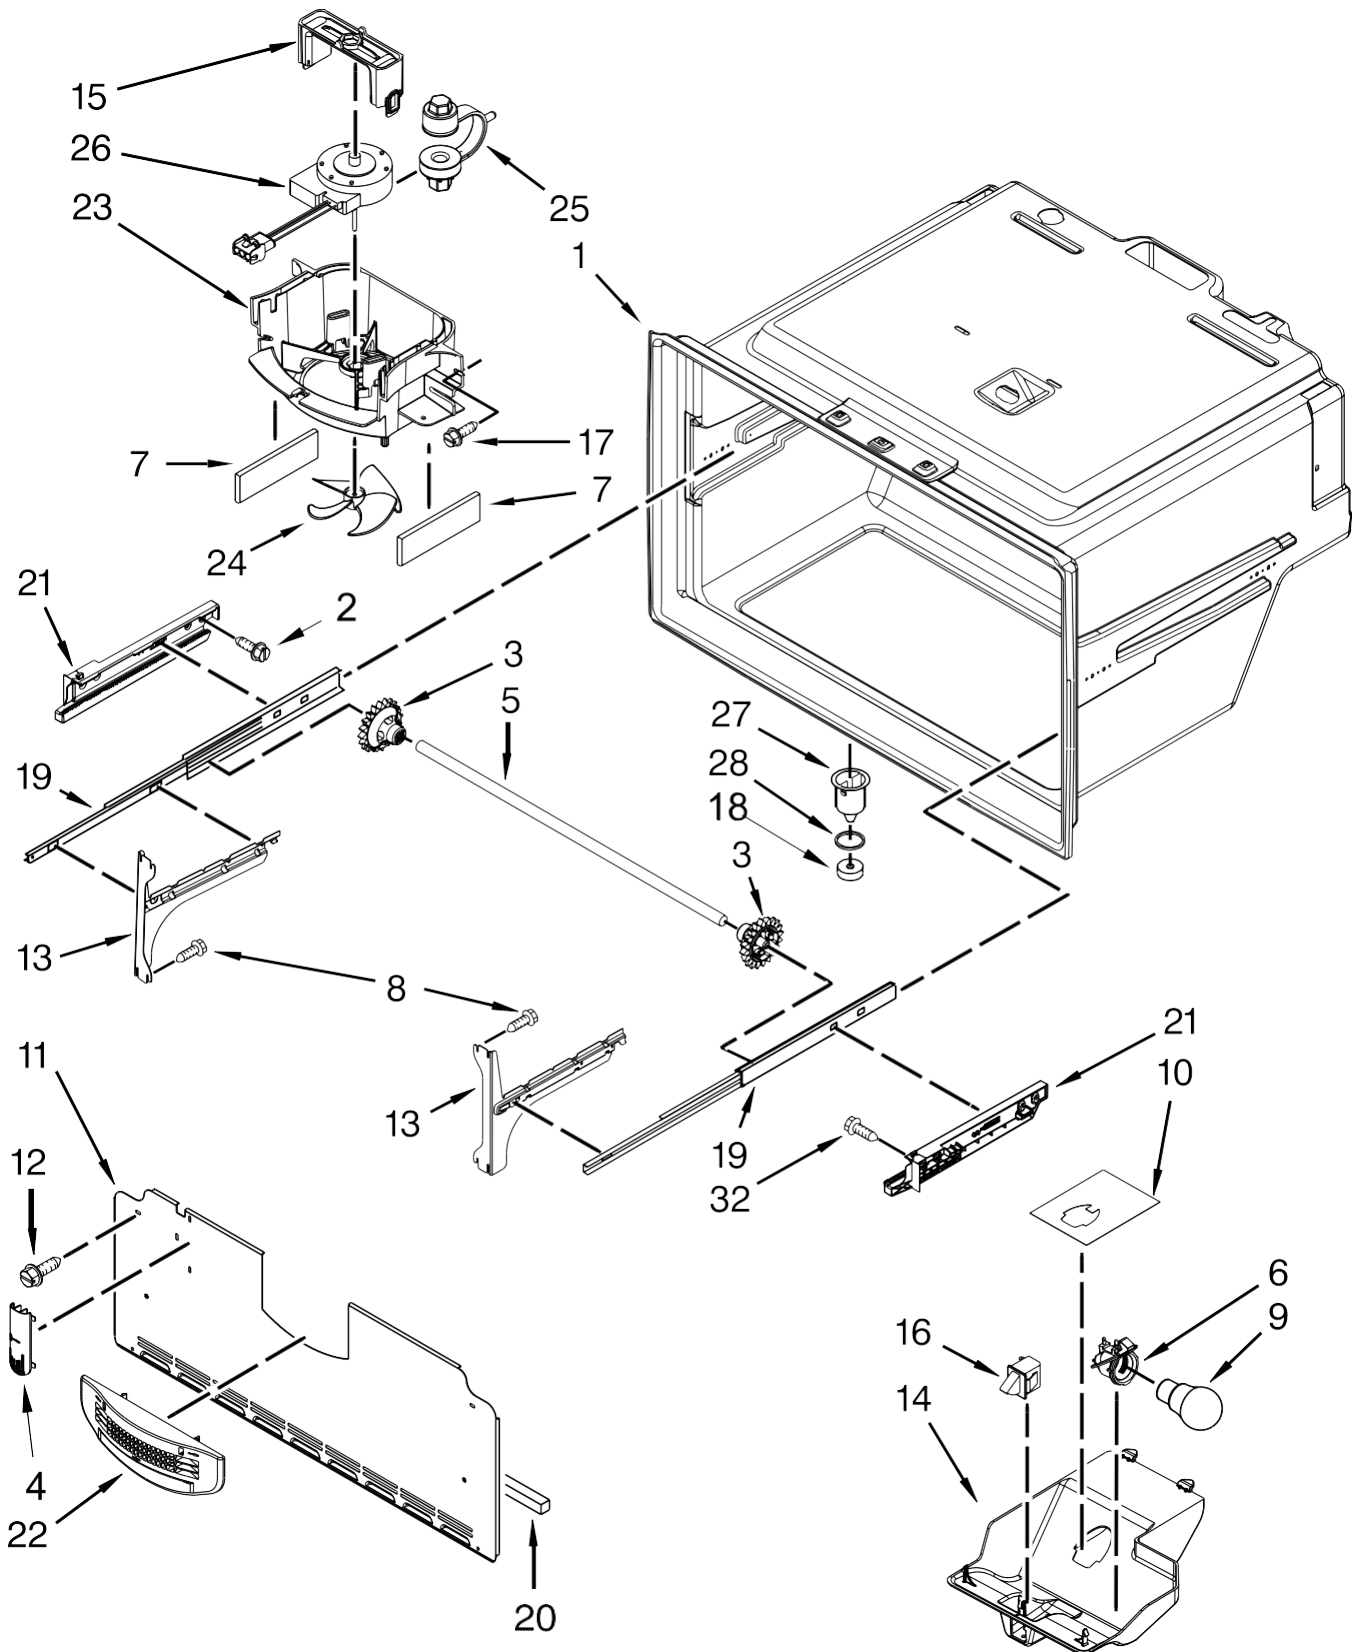

Refrigerador Maytag MFI2670XEM7

<u>Illus.</u> <u>No.</u>	<u>Part No.</u>	<u>Description</u>
1		Liner (Not A Serviceable Part)
2	12990501	Screw
3	12002497	Gear
4	12815301	Cover, Thermistor
5	12812903WD	Shaft, Rack
6	12570701	Socket, Light
7	A3189392	Gasket, Foam
8	12990521	Screw
9	2255743	Bulb, Light
10	W10277466	Foil, Housing
11	W10308421	Cover, Evaporator
12	12990511	Screw

<u>Illus.</u> <u>No.</u>	<u>Part No.</u>	<u>Description</u>
13		Bracket, Door Slide
	W10330994	Left Hand
	W10330995	Right Hand
14	W10315248	Module, Light
15	12956601	Clip, Fan Motor
16	12466111SP	Switch, Light
17	12990504	Screw
18	B8381501	Gasket, Drain
19	W10120018	Slide, Door
20	A3189397	Gasket, Foam
21		Adapter
	W10284682	Left Hand
	W10284683	Right Hand

<u>Illus.</u> <u>No.</u>	<u>Part No.</u>	<u>Description</u>
22	12959901	Grille, Air
23	12951401	Shroud, Evaporator
24	12986101	Blade, Fan
25	12951101	Grommet, Fan Motor
26	W10276647	Motor, Evaporator (Includes Heater Harness, Defrost Thermostat and Thermistor)
27	D7753903	Funnel, Drain
28	M0500703	Seal
		Following Parts Not Illustrated