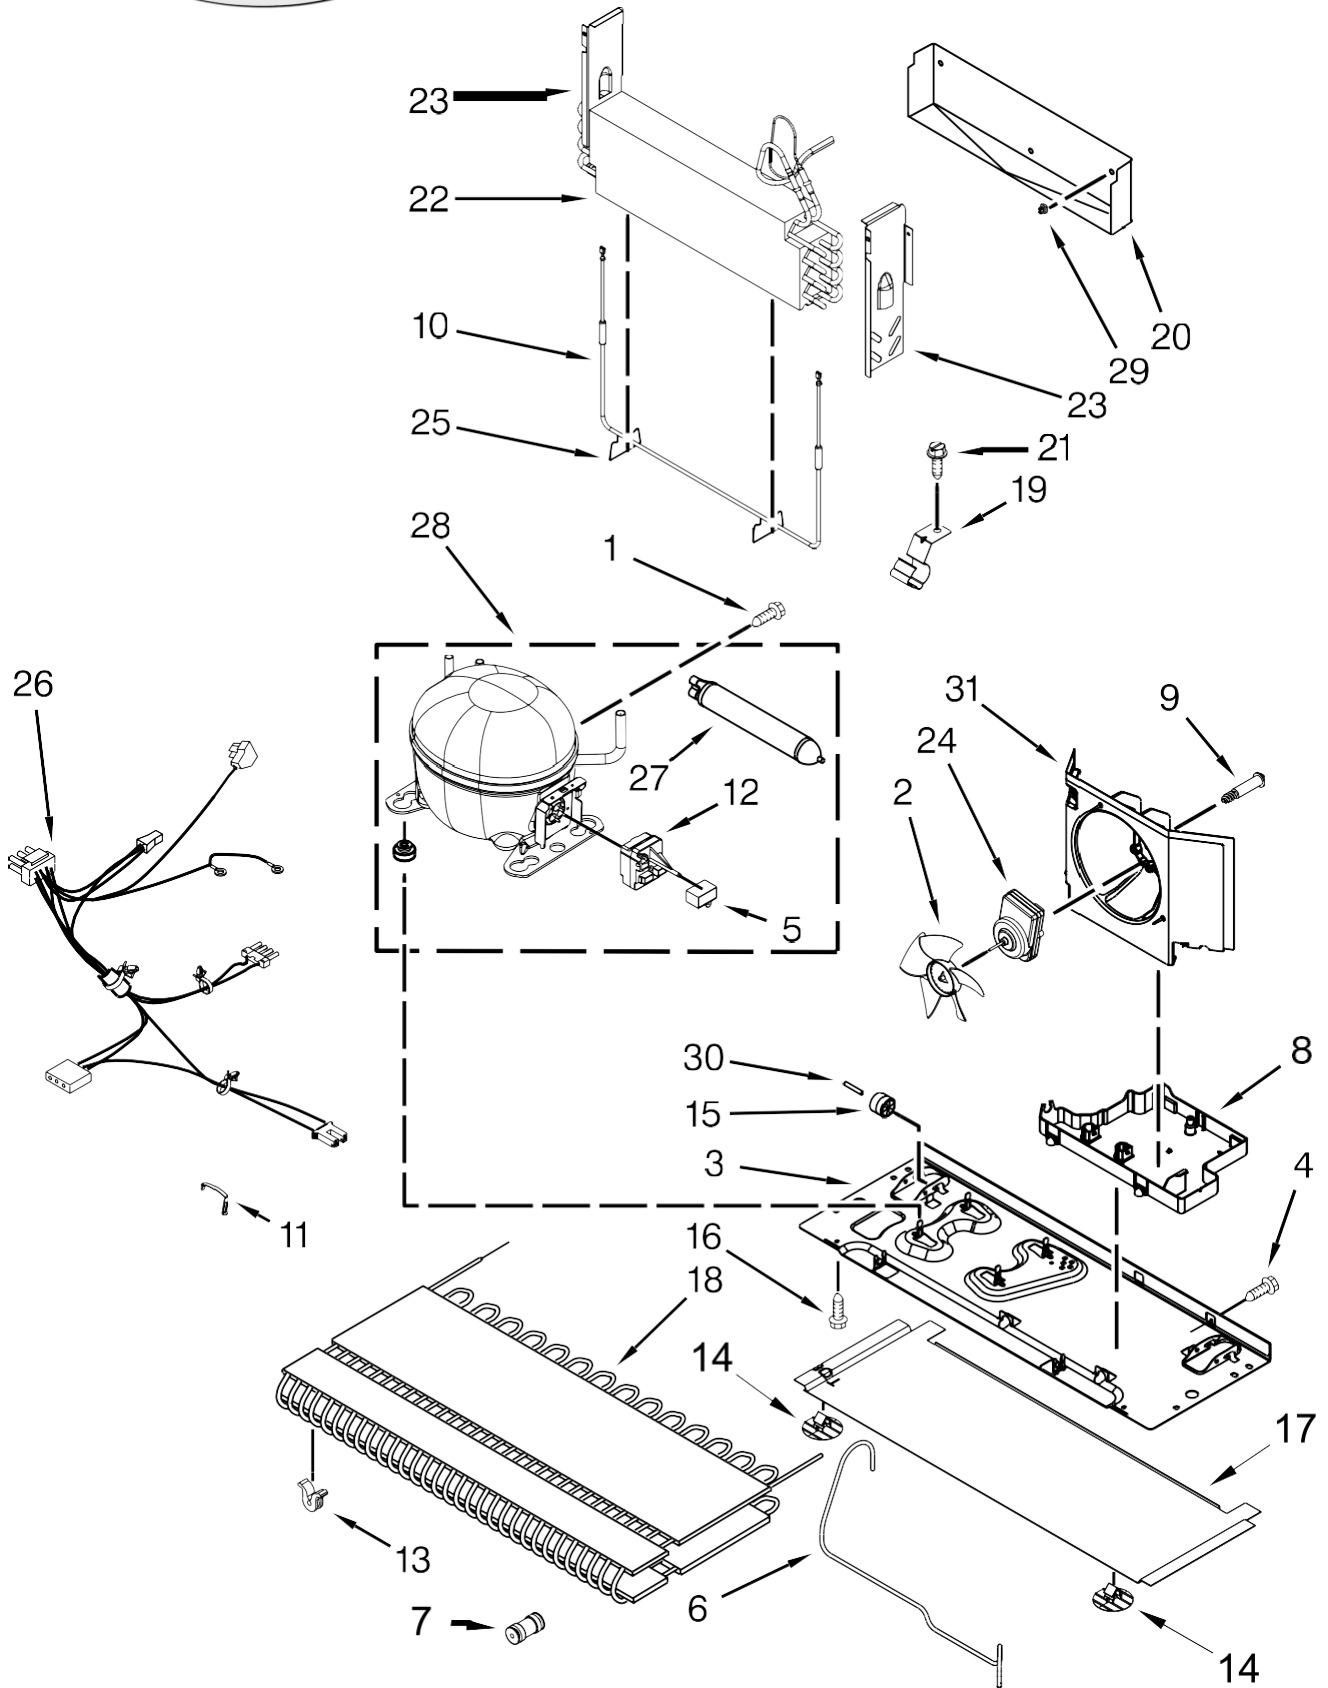

Refrigerador Maytag MFI2670XEM7

Refrigerador Maytag MFI2670XEM7

<u>Illus.</u> <u>No.</u>	<u>Part No.</u>	<u>Description</u>
1	12992301	Screw
2	12825803	Blade, Fan
3	W10210985	Basepan
4	12990511	Screw
5	2264017	Capacitor
6	W10242974	Tube, Discharge
7	W10334458	Connector, Water Tube
8	W10296785	Pan, Drain
9	W10216919	Screw
10	12729123	Heater, Defrost
11	W10204187	Strap, Bale
12	W10197428	Device, Combination Start (Start Relay and Overload)
13	W10137529	Grommet, Condenser
14	W10206339	Fastener, Basepan

<u>Illus.</u> <u>No.</u>	<u>Part No.</u>	<u>Description</u>
15	12477102	Roller
16	12992101	Screw
17	W10367416	Extension, Basepan
18	W10135026	Condenser
19	W10281329	Clip, Drier
20	W10292803	Tray, Drip
21	12990518	Screw
22	W10313899	Evaporator
23		Dam
	12963002SP	Left Hand
	12963102SP	Right Hand
24	W10239053	Motor, Fan
25	10428101	Clip, Heater
26	W10402006	Harness, Unit (Includes Power Cord)
27	W10143759	Drier

<u>Illus.</u> <u>No.</u>	<u>Part No.</u>	<u>Description</u>
28	W10391109	Compressor (Also Order 876765 Tube Kit)
29	10623002	Clip, Evaporator
30	12477202	Axle, Roller
31	W10189184	Shroud, Condenser Fan
		Following Parts Not Illustrated
	978025	Valve, Access
	978026	Valve, Access
	978027	Valve, Access
	978028	Valve, Access
	978029	Valve, Access
	978030	Valve, Access
	876764	Valve, Access
		REFRIGERANT CHARGE
		5.25 oz. (R-134A)