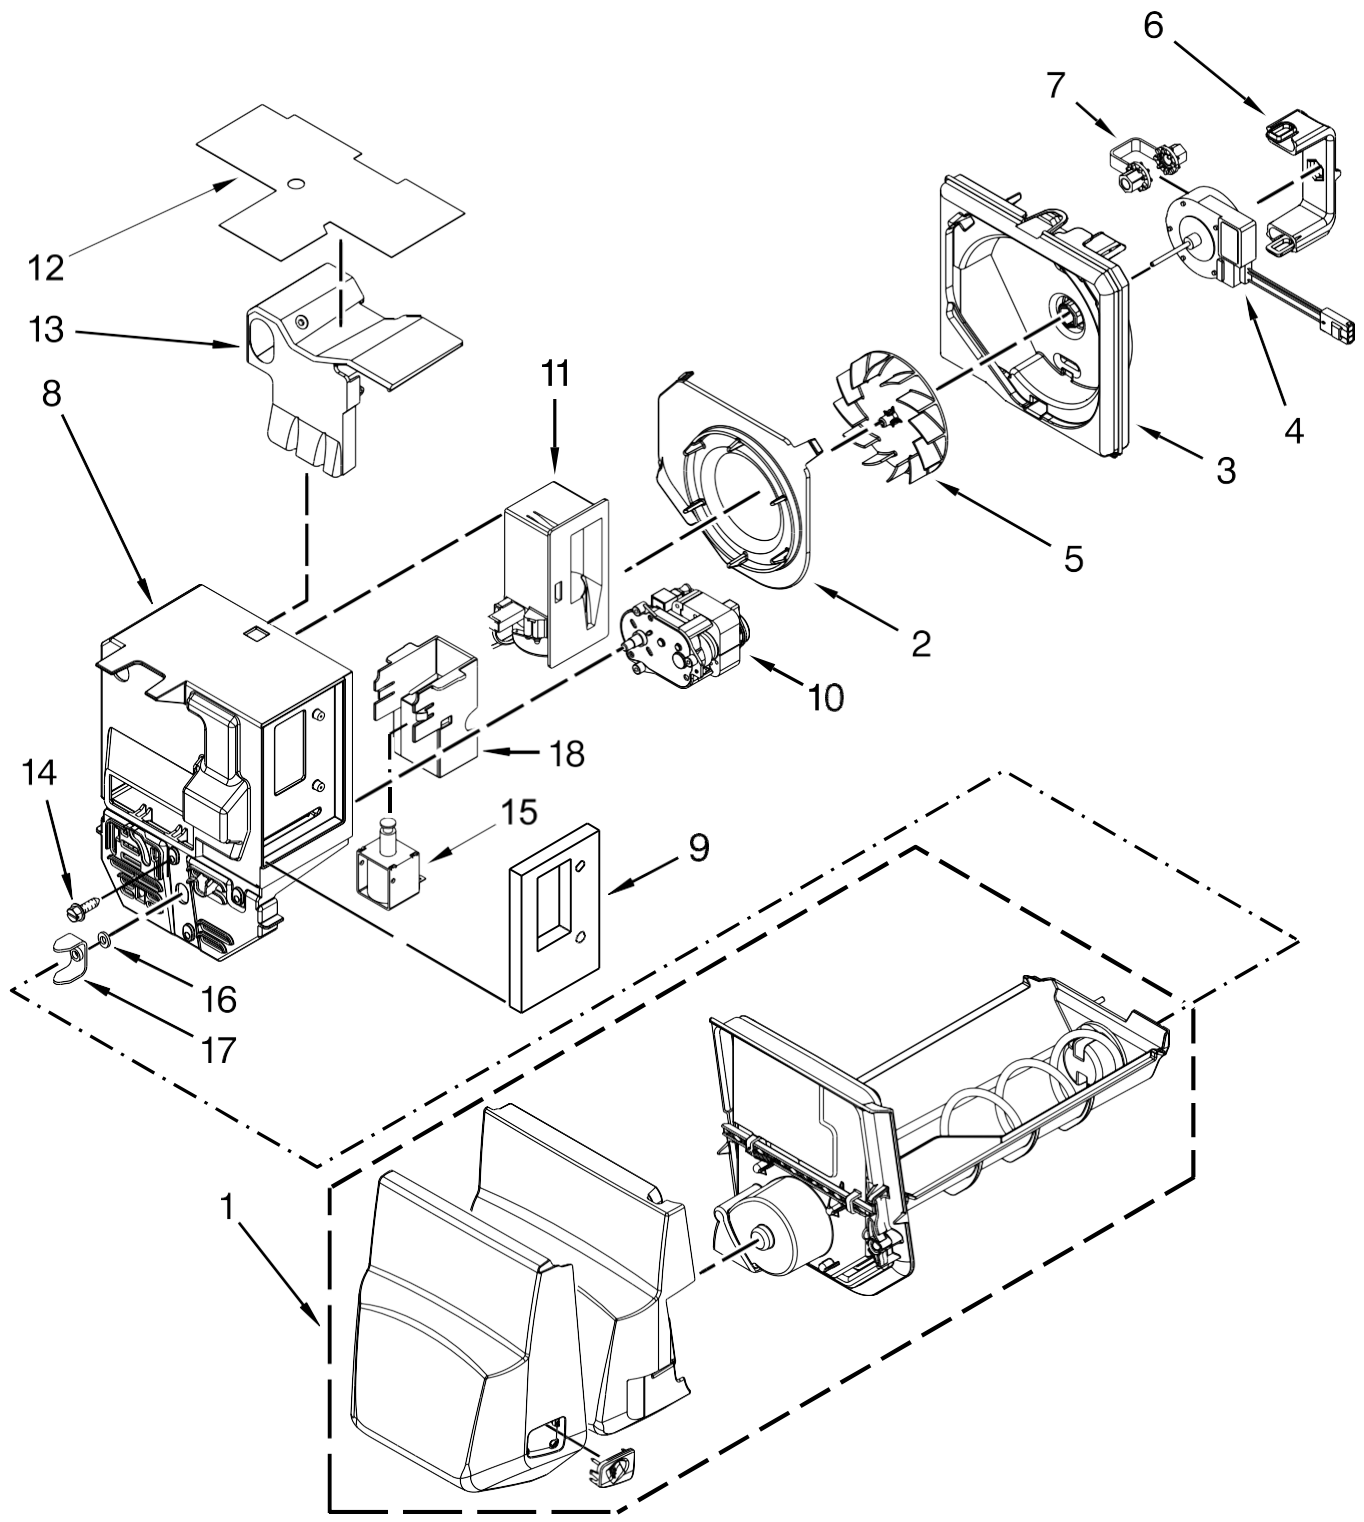

Refrigerador Maytag MFI2670XEM7

<u>Illus. No.</u>	<u>Part No.</u>	<u>Description</u>
1	W10347671	Assembly, Ice Bin
2	W10121282	Inlet, Blower
3	W10309863	Scroll, Blower
4	W10308033	Motor, Fan
5	W10123444	Wheel, Blower
6	12956603	Clip, Fan Motor
7	W10151687	Grommet, Fan Motor

<u>Illus. No.</u>	<u>Part No.</u>	<u>Description</u>
8	W10309864	Divider, Ice Box
9	12920001	Gasket, Damper
10	W10309868	Motor, Auger
11	W10196393	Damper, Control
12	W10142628	Foil, Ice Box
13	W10118612	Liner, Divider
14	12990511	Screw

<u>Illus. No.</u>	<u>Part No.</u>	<u>Description</u>
15	W10309866	Assembly, Solenoid
16	420107A700	Washer
17	63052A001	Yoke, Ice Dispenser
18	W10346971	Bracket, Solenoid