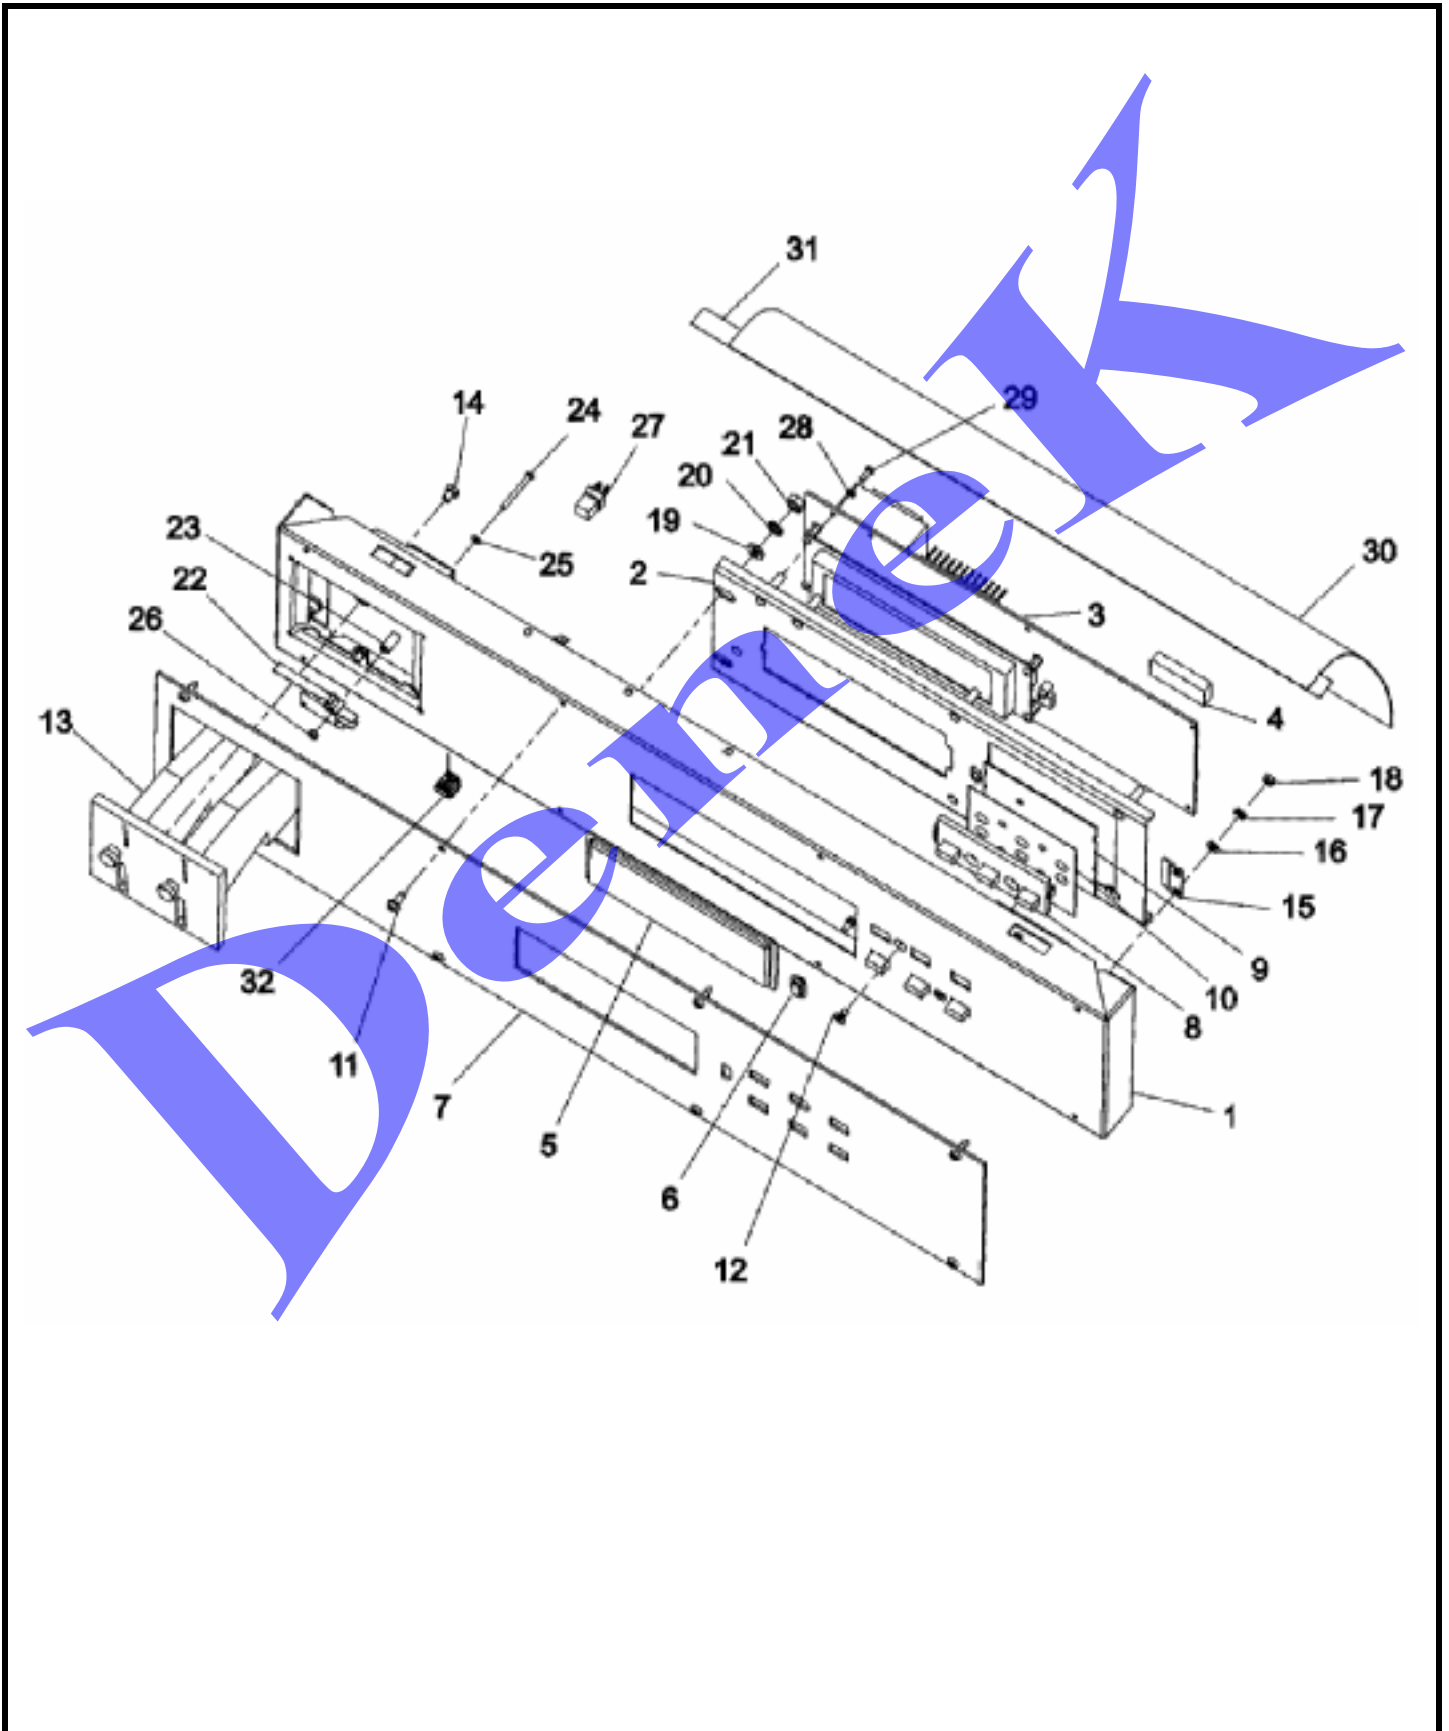

MAYTAG MFR30PDCTS

CONTROL PANEL

MAYTAG MFR30PDCTS

CONTROL PANEL

1	23004116	BRACKET, CONTROL PANEL
2	23004117	BRACKET, CONTROL BOARD LU
3	23004118	CONTROL BOARD
4	23003992	MCG EEPROM CHIP LU
5	23004119	DISPLAY LENS
6	23004120	LENS, IR
7	23004121	CONTROL PANEL(FACIA)
8	23003646	BUTTONS, ROW OF 3
9	23004122	KEY BOARD
10	23004123	HOLD PLATE
11	23003810	SCREW
12	23003811	SCREW
13	23004075	DUAL COIN DROP CANADA
13	23004167	OPTIC SWITCH
13	23004124	COIN DROP 25 US
14	23003797	BOLT
15	23004125	Z-BRACKET
16	23002438	WASHER (M6)
17	23002950	LOCKWASHER (M4)
18	23003666	NUT (M4)
19	23003774	WASHER 12
20	23002756	WASHER
21	23003773	NUT M6
22	23001145	MICROSWITCH, LONG LEVER
23	23003653	TUBE
24	23003652	SCREW, SWITCH
25	23003654	WASHER (M3)
26	23002958	NUT (M3)
27	23004127	EMEREGENCY STOP INTERCONNECT
28	23002865	LOCK WASHER (M3)
29	23004061	SCREW M3 X 8
30	23002877	COVER, PLASTIC
31	23004126	DOUBLE SIDE TAPE
32	23002455	NUT, RAPID (M6)
33	23004091	KIT, CONVERT PD TO PN