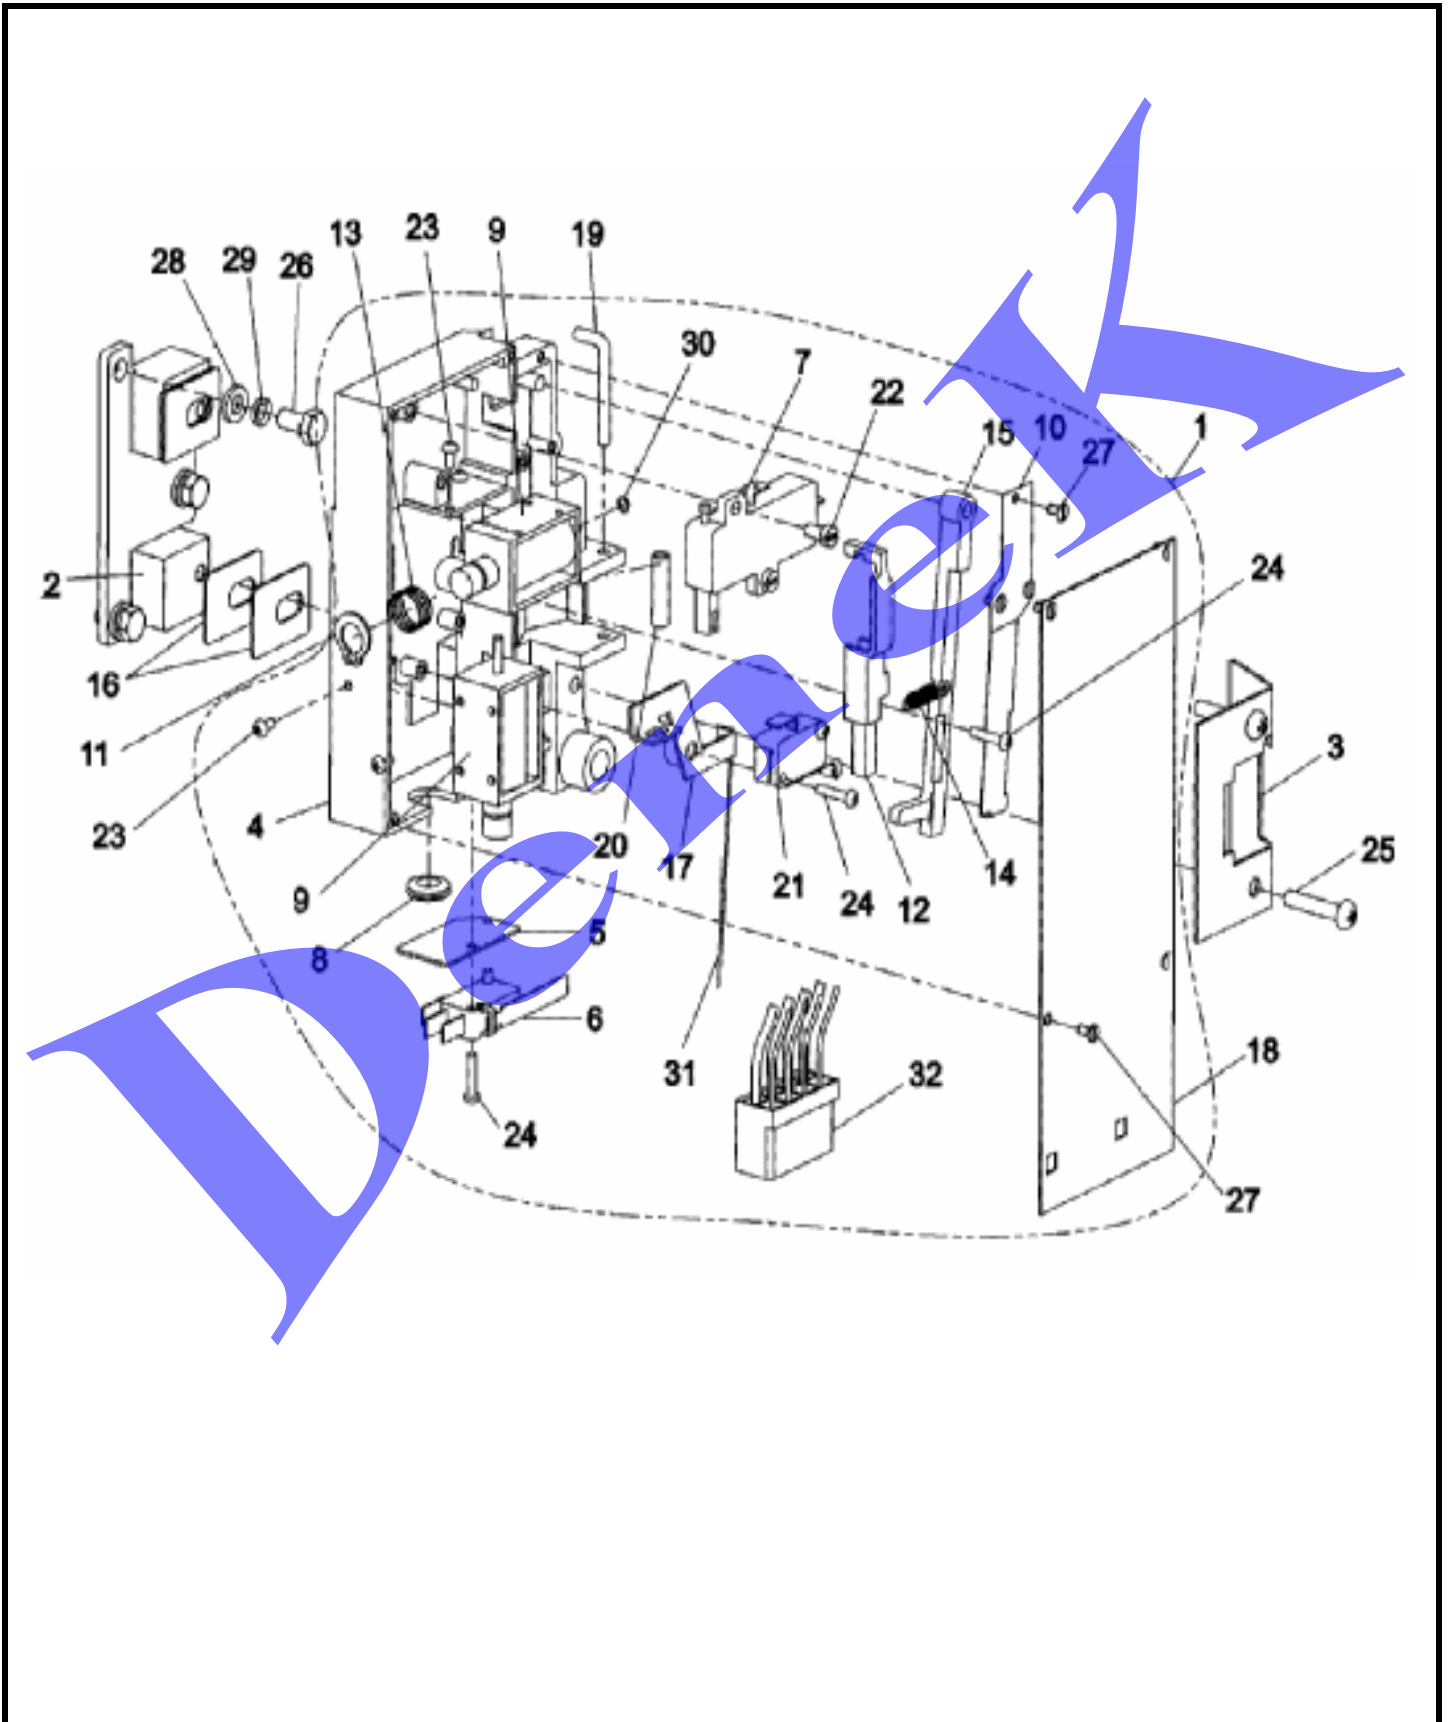

MAYTAG MFR30PDCTS

DOOR LOCK ASSEMBLY

MAYTAG MFR30PDCTS

DOOR LOCK ASSEMBLY

1	23002897	LOCK, DOOR (COMPLETE)
2	23001156	SPACER, LOCK
3	23004106	LOCK COVER
3	23004234	COVER, LOCK
4	23002898	GROUND, PLATE LOCK
5	23003863	PLATE, MICROSWITCH
6	23001145	MICROSWITCH, LONG LEVER
7	23001135	BIMETAL, ACTUATOR (230V)
8	23002479	PASSAGE, CABLE
9	23001146	COIL (240V)
10	23001149	LEAF SPRING, LATCH BAR
11	23001137	RING, RETAINING (G10)
12	23001140	BAR, LOCKING
13	23002903	SPRING, LOCKING PART
14	23002900	SPRING, LOCKING PART
15	23002899	HANDLE, LOCKING PART
16	23001368	SHIM, HINGE BASE
17	23002902	LEVEL, OPENING
18	23001130	PLATE, COVER (STNLS STEEL)
19	23001142	RETAINER, LOCK TUBE (DIA.4X45)
20	23001143	LOCK TUBE (DIA. 4X23.5 STNLS)
21	23002337	MICROSWITCH W/ ROLLER ARM
22	23003114	SCREW (M4X8) LU
23	23002869	SCREW (M3X6)
24	23003115	SCREW (M3X14)
25	23003784	BOLT M5X25 STS STL
26	23002422	SCREW (M6 X 12)
27	23003113	SCREW (M3X6)
28	23002424	WASHER
29	23002130	WASHER (6)
30	23001136	WASHER (DIA. 5.1 X 3.3 X 0.1)
31	23002901	CORD, OPENING
32	23002905	WIRING, DOOR LOCK