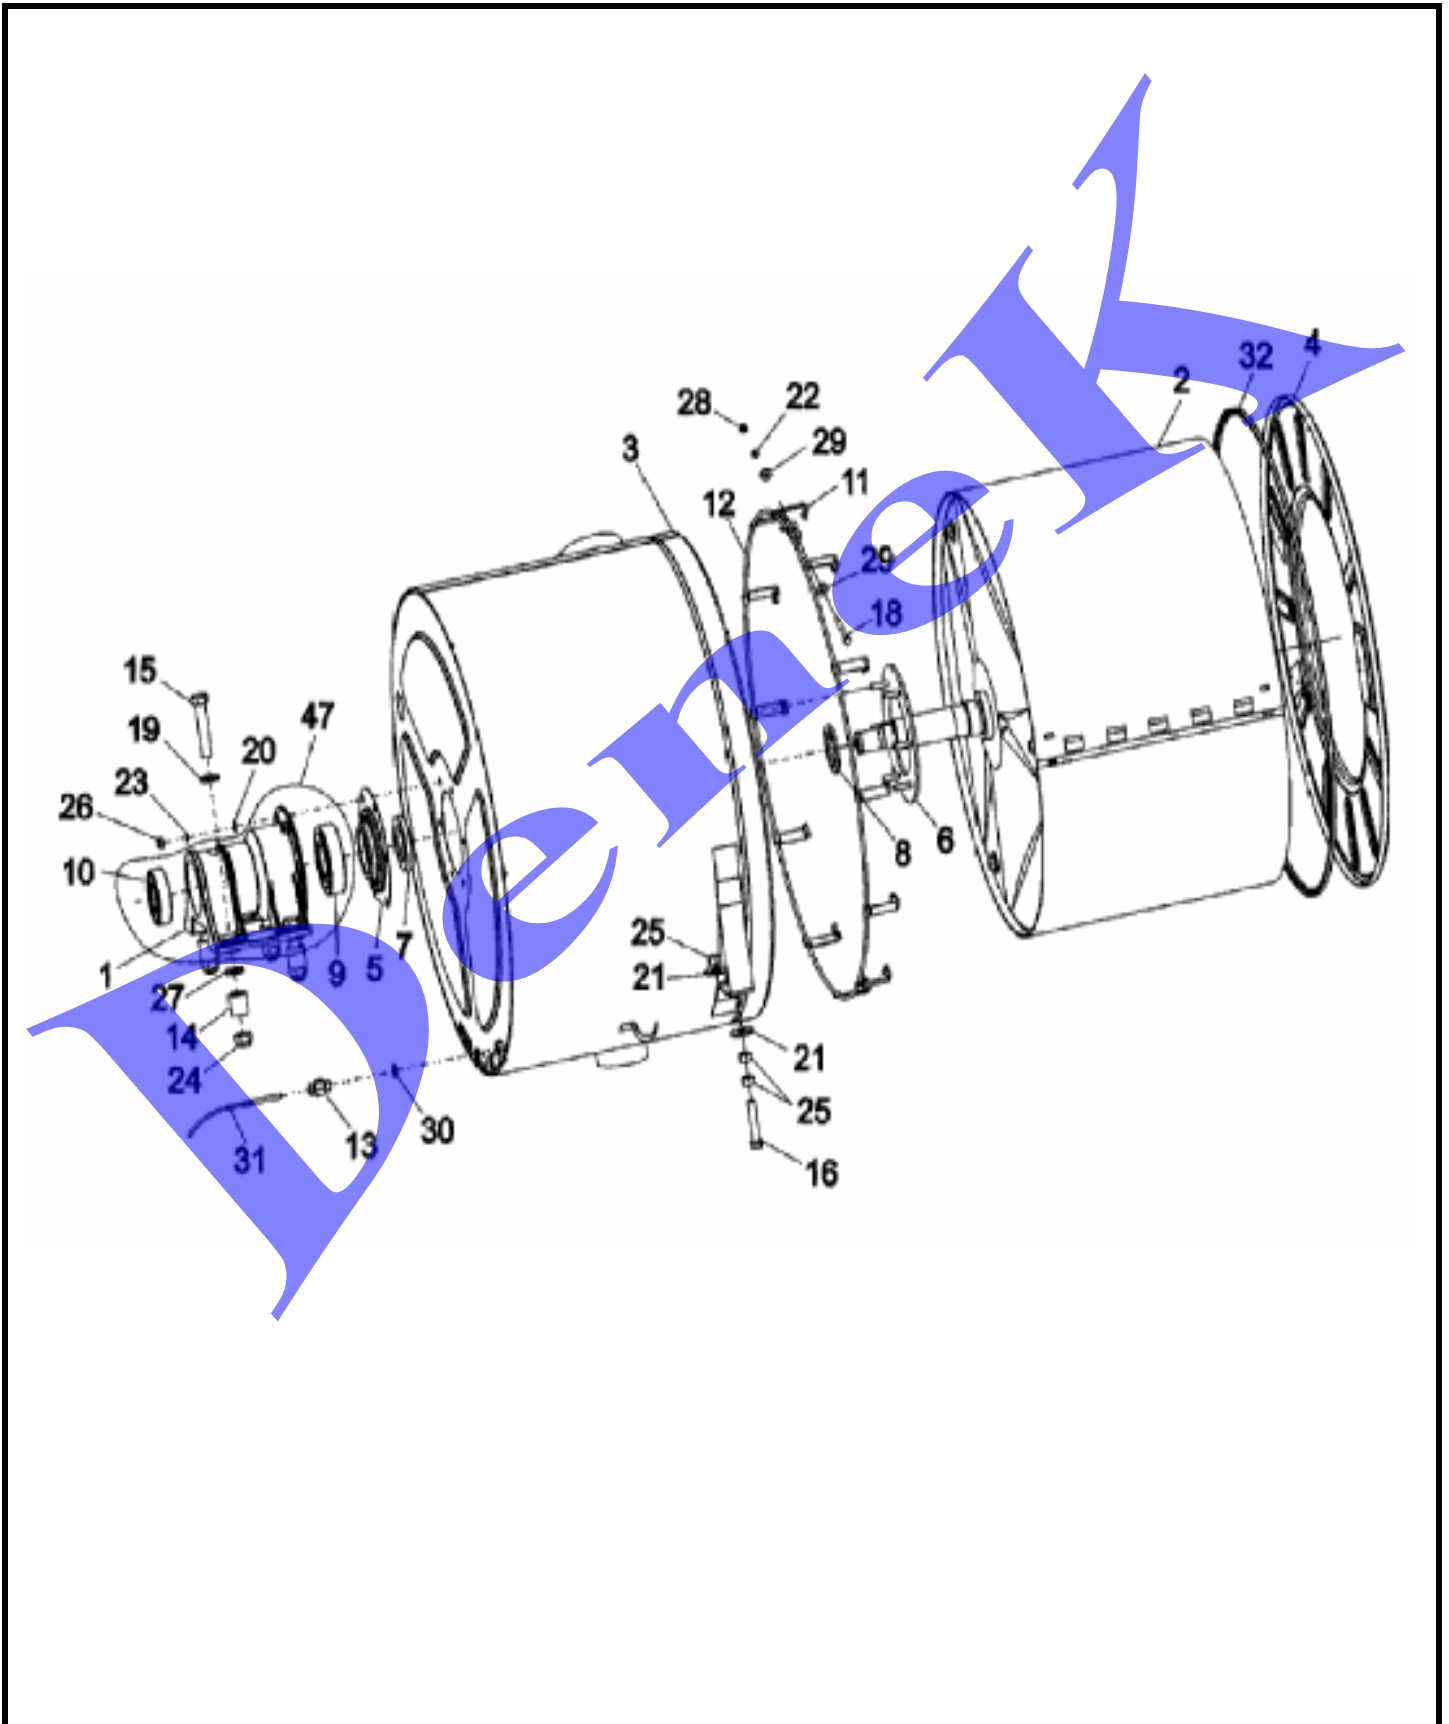

MAYTAG MFR30PDCTS

BASKET & OUTER SHELL ASSEMBLY

MAYTAG MFR30PDCTS

BASKET & OUTER SHELL ASSEMBLY

1	23004027	BEARING HOUSING
2	23004028	INNER TUB COMPLETE
3	23004029	OUTER TUB COMPLETE
4	23004140	TUB FRONT
5	23004030	AXIAL SEAL HOLDER
6	23004031	SEALING RING COMPLETE
7	23001234	SEAL, WATER
8	23001233	RING, SEAL
9	23003615	BEARING
10	23004032	BEARING
11	23004141	FRONT COVER CLIP
12	23004142	CLAMP II
13	23003807	HOLDER THERMOSTAT SENSOR
14	23004143	SPACER
15	23004144	BOLT M16 X 80
16	23004145	BOLT M12 X 60
18	23004000	BOLT M6 X 60
19	23001735	WASHER (M17)
20	23003769	WASHER M8
21	23004146	WASHER 12
22	23002756	WASHER
23	23002439	WASHER, SPRING LOCK (8)
24	23001651	NUT (M16)
25	23003676	NUT (M12)
26	23001607	NUT (M8)
27	23004147	WASHER 17
28	23003773	NUT M6
29	23002469	WASHER
30	23002179	WASHER
31	23003831	SENSOR, TEMPERATURE
32	23004148	TUB FRONT GASKET
47	23004033	HUB COMPLETE W/BEARINGS