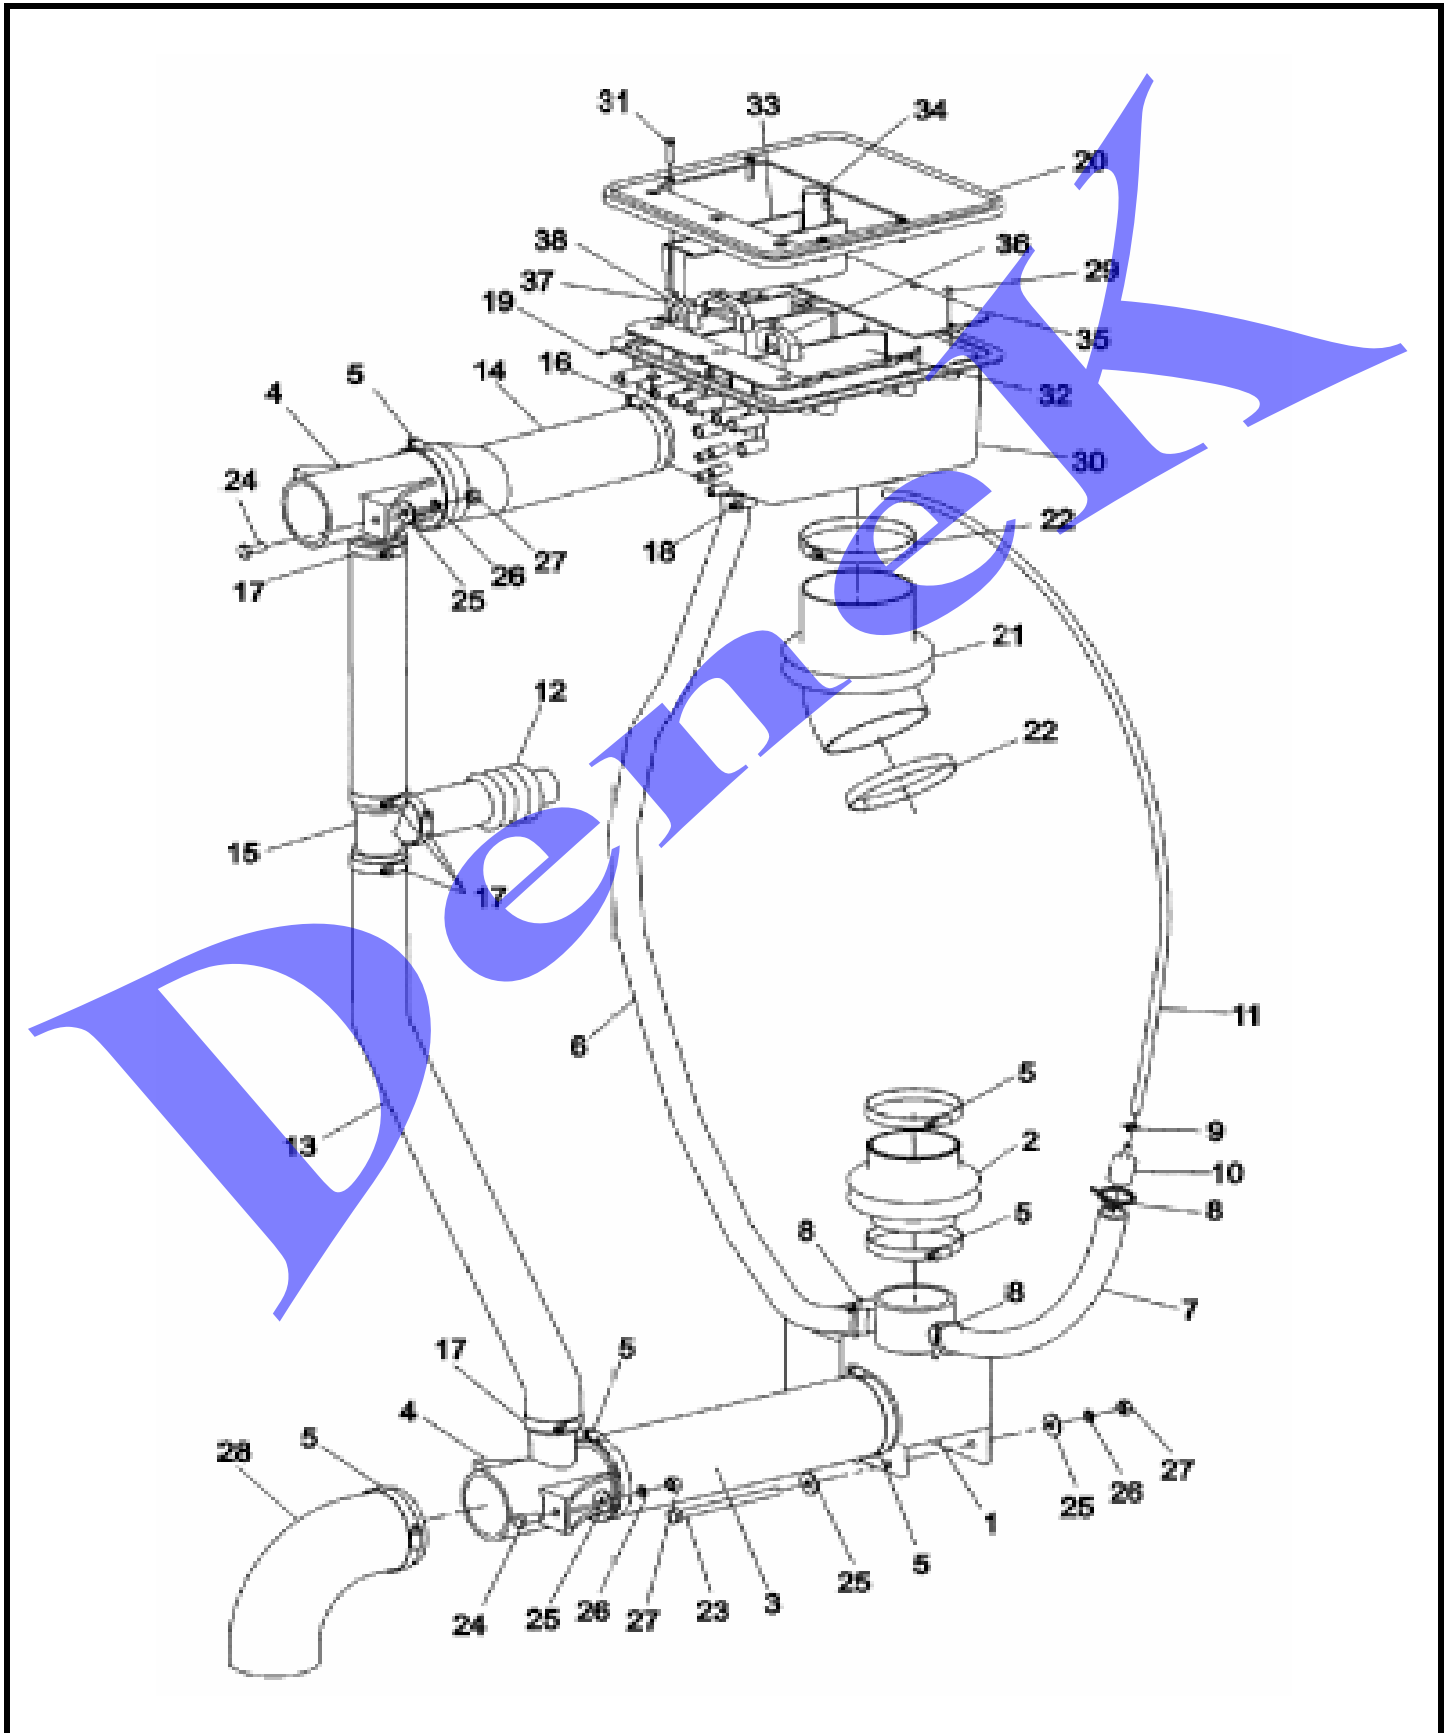

MAYTAG MFR30PDCTS

SOAP BOX, DRAIN & HOSE ASSEMBLY

MAYTAG MFR30PDCTS

SOAP BOX, DRAIN & HOSE ASSEMBLY

1	23001244	VALVE, DRAIN (240V-50/60HZ)
2	23002907	TUB, OUTLET VALVE HOSE
3	23001248	HOSE, DRAIN
4	23001253	DRAIN TEE
5	23001255	CLAMP, HOSE (70-90)
6	23001256	HOSE, BOTTOM FILL
7	23001256	HOSE, BOTTOM FILL
8	23001256	CLAMP, CORBIN (A17.5)
9	23001256	CLAMP, CORBIN (A5.5)
10	23001260	BUSHING, AIR DOME HOSE
11	23001252	HOSE, WATER LEVEL SWITCH
12	23001250	HOSE, AIR VENT
13	23001251	HOSE, OVERFLOW
14	23001254	AIR VENT HOSE, SOAP BOX
15	23001254	TEE, OVERFLOW HOSE
16	23001256	CLAMP, HOSE (60-80)
17	23001750	RING, CLAMP (40-60)
18	23001750	CLAMP, HOSE (20-32)
19	23003783	SCREW 2
20	23001015	RUBBER SEAL, SOAP BOX
21	23004125	RUBBER, TUB SOAP HOPPER
22	23001750	CLAMP, HOSE (DIA 90/110)
23	23002908	SCREW (M8X120)
24	23002435	BOLT (M8X20)
25	23002437	WASHER (M8)
26	23002439	WASHER, SPRING LOCK (8)
27	23003783	NUT M8
28	23002015	ELBOW (90 DEGREE)
29	23003782	SCREW 3 STAINLESS STEEL LU
30	23001017	SOAP BOX HOUSING
31	23001017	SCREW (M5X16)
32	23001017	SOAP BOX INSERT
33	23001019	TRAY
34	23001018	SIPHON
35	23001021	COVER, PLATE
36	23001021	DRAWER, PREWASH
37	23001022	DRAWER, MAIN WASH
38	23001023	DRAWER, LAST RINSE