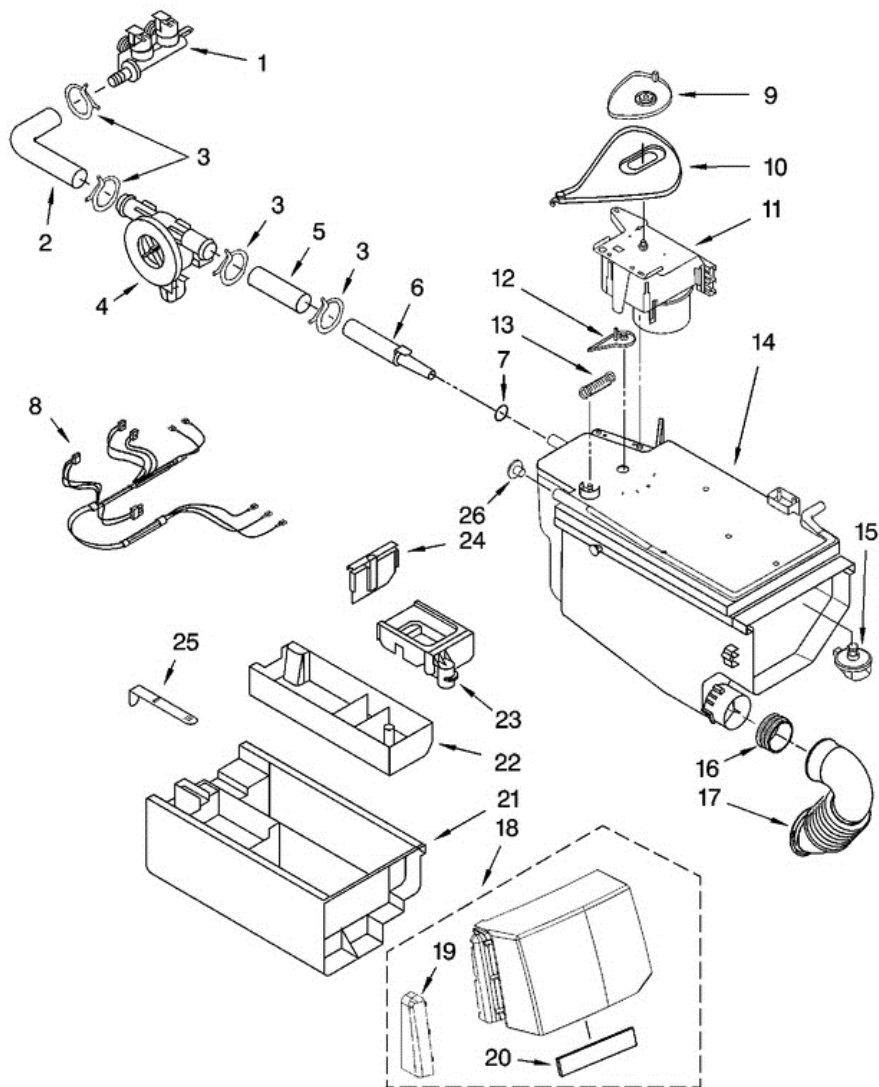

Distribuidor Autorizado

SurteRápido.com

Venta de Refacciones
Electrodomesticas

MFW9700SQ1 DISPENSADOR