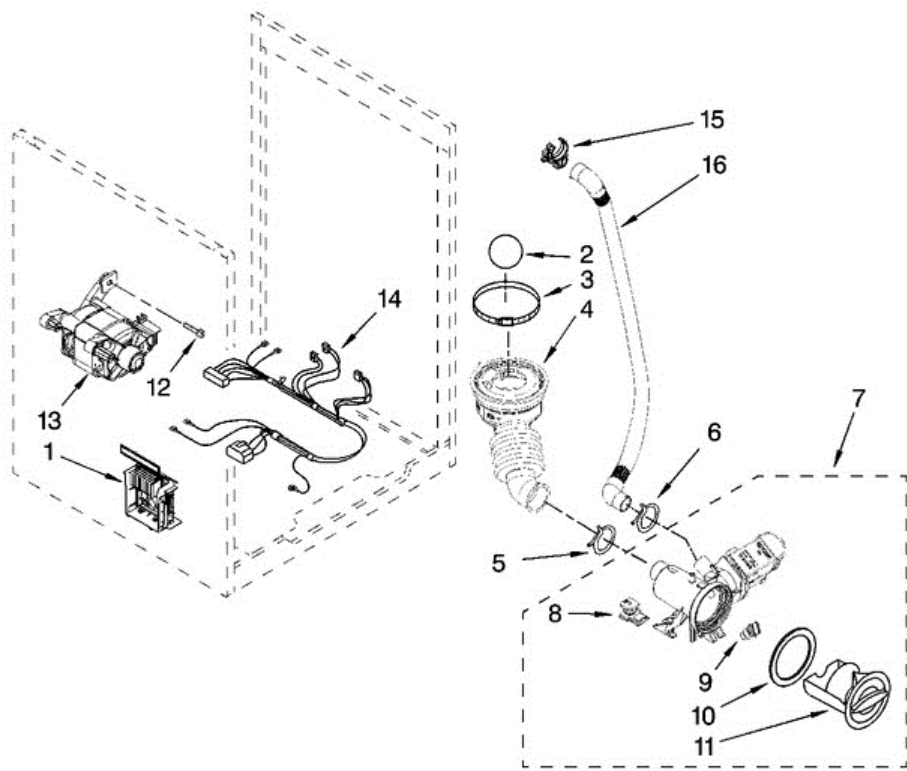

MFW9700SQ1 MOTOR/BOMBA