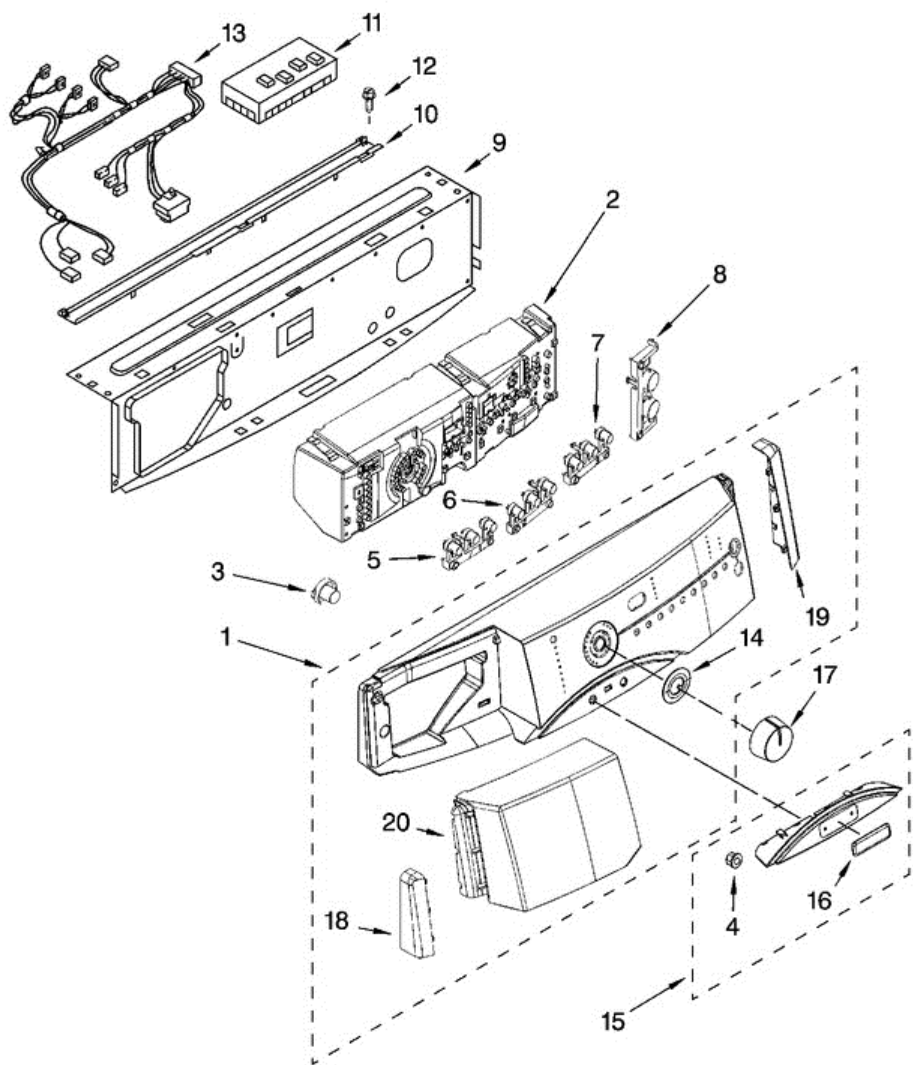

MFW9700SQ1 TABLERO