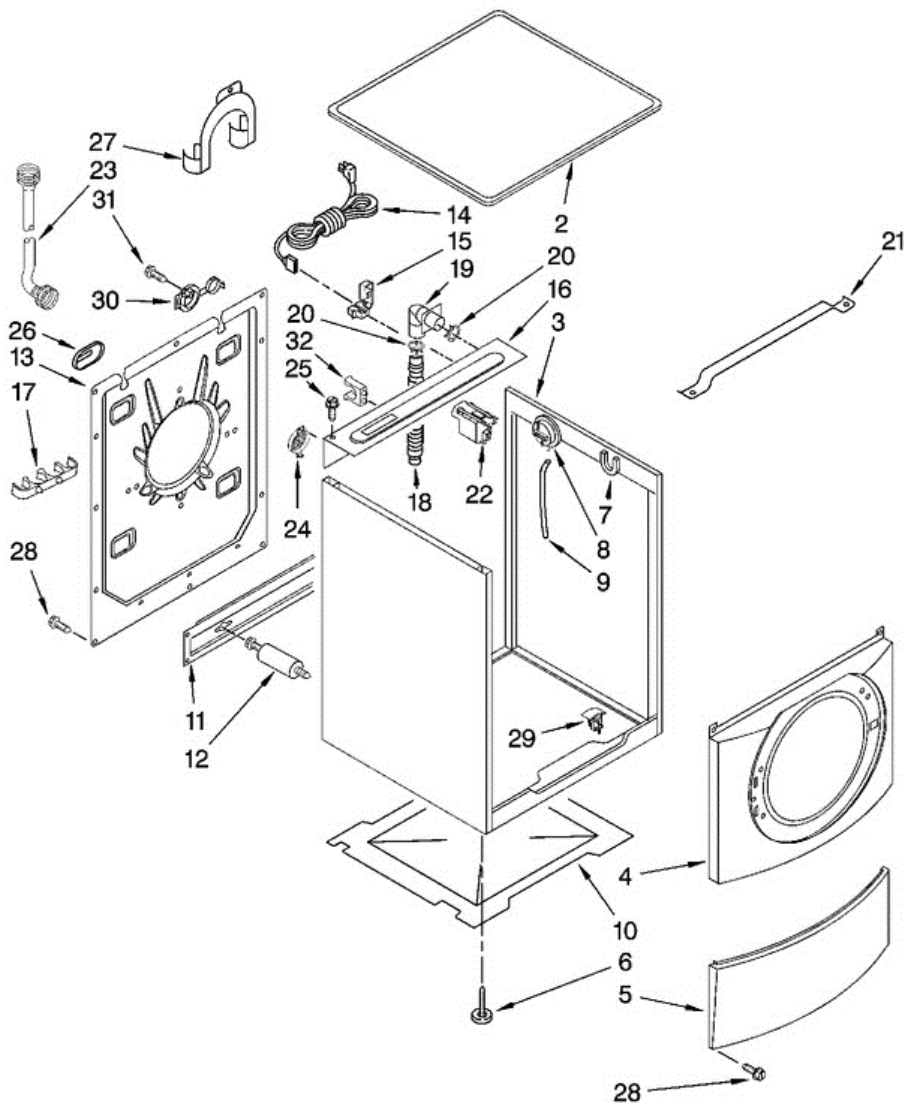

MFW9700SQ1 GABINETE

MFW9700SQ1 GABINETE

2	8181641	TOP (WHITE)
2	8183061	TOP (BLACK)
3	8182609	CABINET (WHITE)
3	8183060	CABINET (BLACK)
4	8182605	PANEL, FRONT (WHITE)
4	8183062	PANEL, FRONT (BLACK)
5	8181643	TOE PANEL (WHITE)
5	8183063	TOE PANEL (BLACK)
6	8181636	FOOT, LEVELING
7	8181763	BRACKET, SPRING
8	8181695	SWITCH, PRESSURE
9	8181739	HOSE, PRESSURE SWITCH
10	8181635	PAN, BOTTOM
11	8182661	BRACE, TRANSPORT
12	8182797	BOLT, SHIPPING (UPPER)
12	8182798	BOLT, SHIPPING (LOWER)
13	8182698	PANEL, REAR
14	8183009	CORD, POWER
15	8181690	STRAIN RELIEF
16	8182607	BRACE, REAR
17	8182701	CLIP, DRAIN HOSE
18	8181737	HOSE, DRAIN (OUTER)
19	8181738	CONNECTOR, DRAIN HOSE
20	8181752	CLAMP, HOSE
21	8181632	BRACE, TOP
22	8183019	FILTER, INTERFERENCE
23	8182792	HOSE, WATER INLET (RED COUPLER)
23	8182795	HOSE, WATER INLET (BLUE COUPLER)
24	8183030	GRID, VENTILATION
25	8181691	SCREW
26	8182700	COVER, TRANSPORT
27	8181768	STORAGE, HOSE
28	8181828	SCREW

29	8183086	MICROSWITCH (2)
30	8182699	GROMMET, CORD SUPPORT (2)
31	8182201	SCREW, 3 X 8 MM
32		FOLLOWING PARTS NOT ILLUSTRATED
32	8182109	HARNESS CHANNEL
32	8182702	CLIP, OUTER HOSE HOLDER

Distribuidor Autorizado