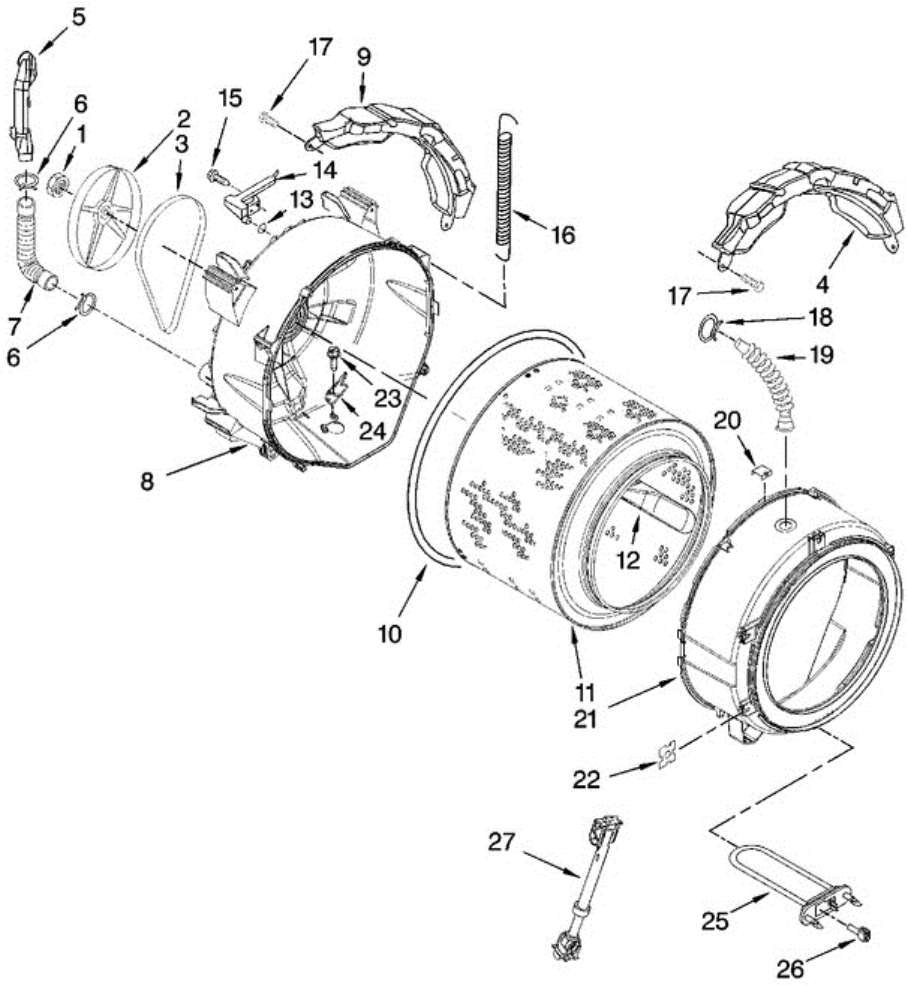

Distribuidor Autorizado

SurteRápido.com

Venta de Refacciones
Electrodomesticas

MFW9700SQ1 DISPENSADOR

MFW9700SQ1 DISPENSADOR

1	8182862	VALVE, INLET
2	8181710	HOSE, FLOWMETER (L-SHAPED)
3	8181751	CLAMP, HOSE
4	8181696	FLOWMETER
5	8181708	HOSE, FLOWMETER
6	8183010	NOZZLE, INLET
7	8181714	O-RING
8	8183022	HARNESS, WIRING (INLET VALVE)
9	8181726	CAM, ACTUATOR
10	8181725	LEVER, WATER DISTRIBUTION
11	8181723	ACTUATOR
12	8181724	CONNECTION, LEVER
13	8181727	SPRING, LEVER
14	8183032	DISPENSER (WHITE)
14	8183033	DISPENSER (METEORITE)
15	8181712	NOZZLE, DISTRIBUTION
16	8181747	SEAL
17	8181718	TUBE, DISPENSER TO BELLOW
18	8183057	HANDLE, DRAWER (WHITE)
18	8183072	HANDLE, DRAWER (BLACK)
19	8182599	ENDCAP (WHITE)
19	8183073	ENDCAP (BLACK)
20	8182173	CUSHION, HANDLE
21	8181720	DRAWER, DETERGENT (WHITE)
21	8182160	DRAWER, DETERGENT (METEORITE)
22	8181722	CONTAINER, DETERGENT (WHITE)
22	8182184	CONTAINER, DETERGENT (METEORITE)
23	8182161	SIPHON, BLEACH/SOFTENER (METEORITE)
23	8182665	SIPHON, BLEACH/SOFTENER (WHITE)
24	8181730	SEPARATOR (WHITE)
24	8182162	SEPARATOR (METEORITE)
25	8181721	HOOK, DRAWER
26	8182123	CAP

MFW9700SQ1 TINAS

MFW9700SQ1 TINAS

1	8182132	NUT, PULLEY
2	8182650	PULLEY
3	8183269	BELT
4	8181645	COUNTERWEIGHT, FRONT (2)
5	8181744	PIPE, VENTILATION
6	8181746	CLAMP
7	8181743	HOSE, EXHAUST
8	8181666	TUB, REAR (INCLUDES ITEMS 10, 22, 23 & 24)
9	8181644	COUNTERWEIGHT, REAR
10	8181673	GASKET, TUB
11	8182247	BASKET
12	8182233	BAFFLE, BASKET
13	8181748	O-RING
14	8181731	AIRTRAP
15	8181785	SCREW
16	8182814	SPRING, SUSPENSION
17	8181647	BOLT
18	8181742	CLAMP, HOSE
19	8181794	HOSE, TUB TO DISPENSER
20	8181667	CLAMP, TUB
21	8181665	TUB, FRONT (INCLUDES ITEMS 10 & 22)
22	8181648	NUT, PUSH-IN
23	8182214	SCREW
24	8181686	CLAMP, HEATING ELEMENT
25	8182666	ELEMENT, HEATING
26	8181705	NTC
27		FOLLOWING PARTS NOT ILLUSTRATED
27	8182126	SCREW, BAFFLE MOUNTING
27	8182812	SHOCK ABSORBER