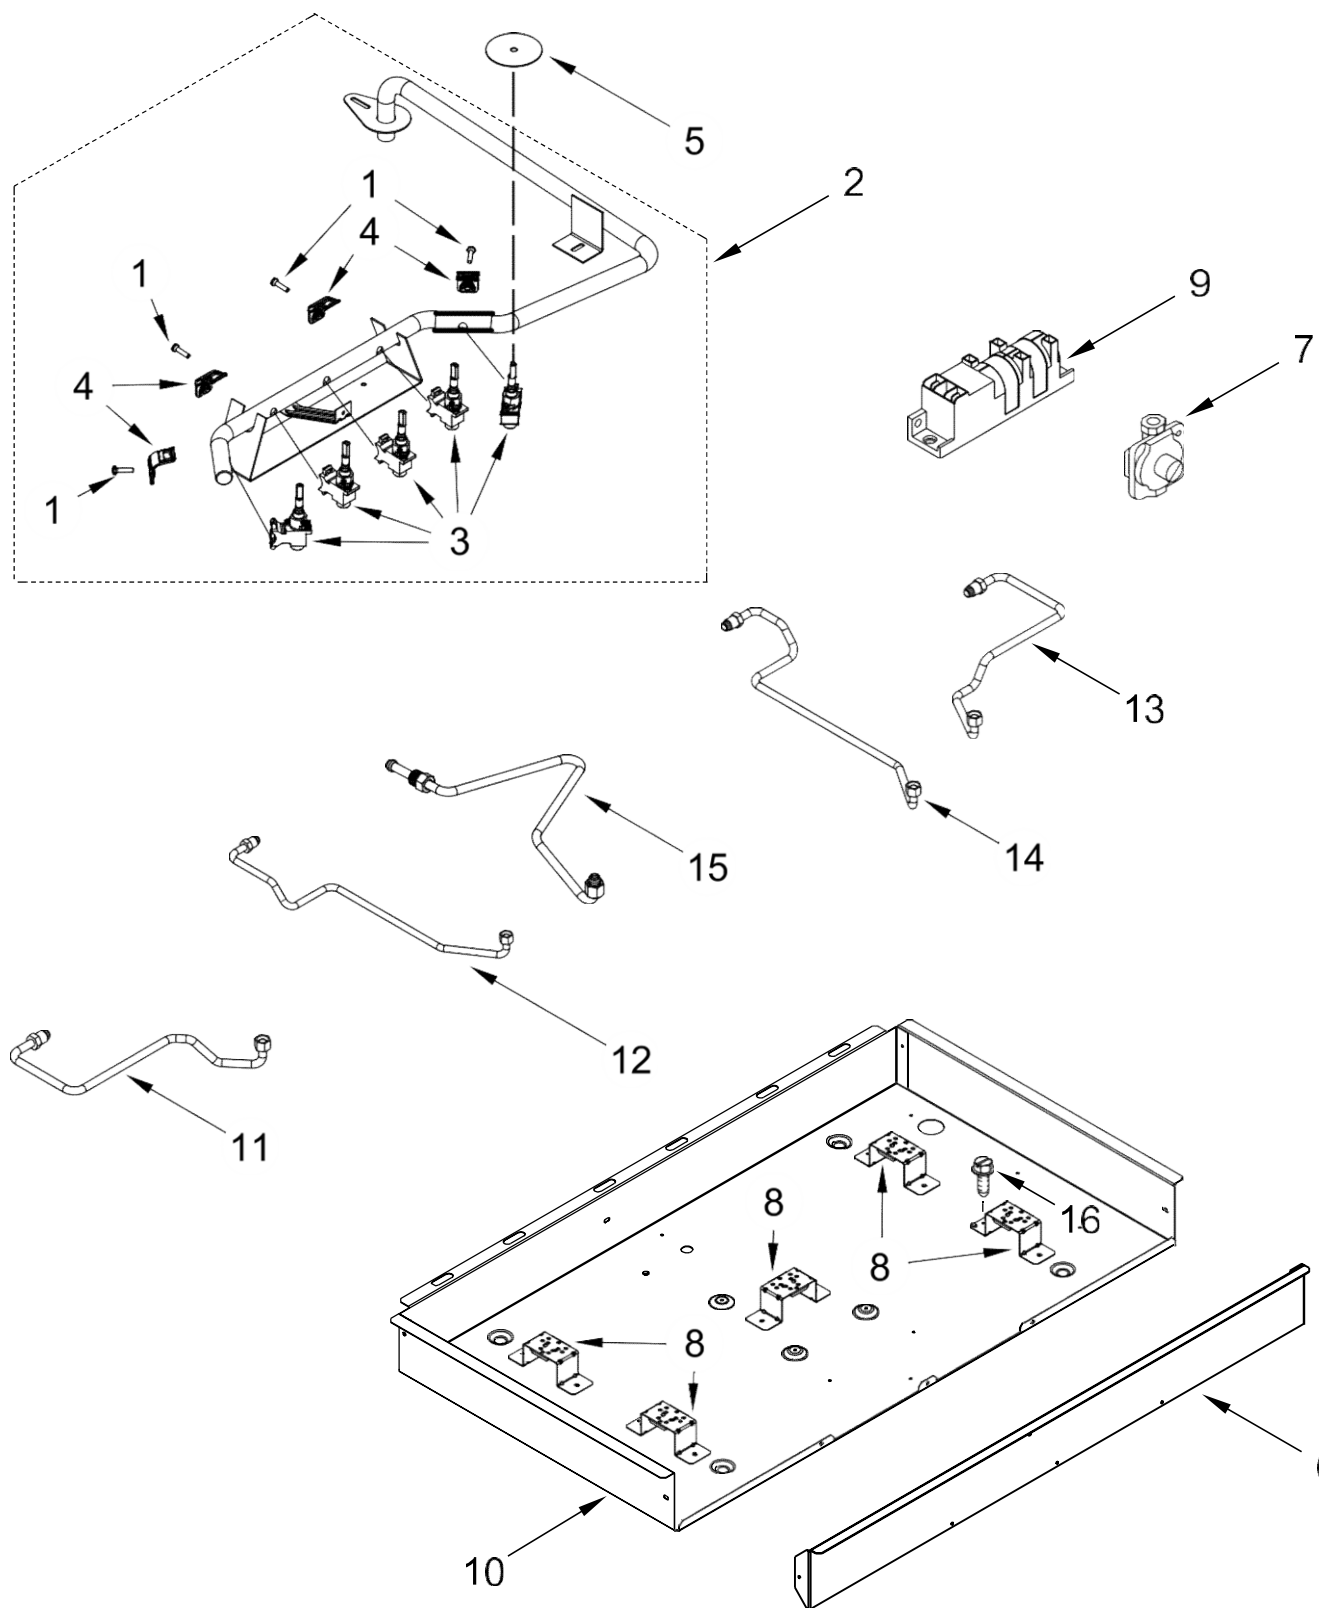

# PARRILLA MGC7536D

<u>Illus.</u> <u>No.</u>	<u>Part No.</u>	<u>Description</u>	<u>Illus.</u> <u>No.</u>	<u>Part No.</u>	<u>Description</u>	<u>Illus.</u> <u>No.</u>	<u>Part No.</u>	<u>Description</u>
1		Literature Parts	7	W10594402	Holder, Orifice (9.1K) (Left Front & Left Rear)	11	W10652710	Orifice (Left Front & Left Rear)
	W10597144	Instructions, Installation		W10609591	Holder, Orifice (15K) (Center)		W10609592	Orifice (Center)
	W10672375	Instructions, Undercounter Install		W10597159	Holder, Orifice (12K) (Right Front)		W10409144	Orifice (Right Front)
	W10648065	Guide, Use & Care		W10594399	Holder, Orifice (5K) (Right Rear)		W10652711	Orifice (Right Rear)
2		Cooktop				12	W10758282	Screw FOLLOWING PARTS NOT ILLUSTRATED
	W10597075	Black	8	8286813	Head, Burner (Right Rear)		W10868535	Harness, Main
	W10597077	Stainless		8286815	Head, Burner (Right Front & Center)		W10392003	Cord, Power
3		Kit, Burner Cap		8286814	Head, Burner (Left Front & Left Rear)		W10132200	Relief, Strain 313438 Clip, Harness
	W10597133	Black					W10676661	Kit, LP Conversion
4		Kit, Grate					3801F935-51	Bracket, Tie Down
	W10594447	Black	9		Grommet		7101P062-60	Screw (Used for Tie Down Bracket)
5	8286863	Spring, Electrode		W10625915	Black			
6		Knobs, Cooktop	10	W10541842	Wiring, Electrode (Left Front, Right Front & Center)			
	W10895114	Black		W10541843	Wiring, Electrode (Left Rear & Right Rear)			
	W10853672	Stainless						