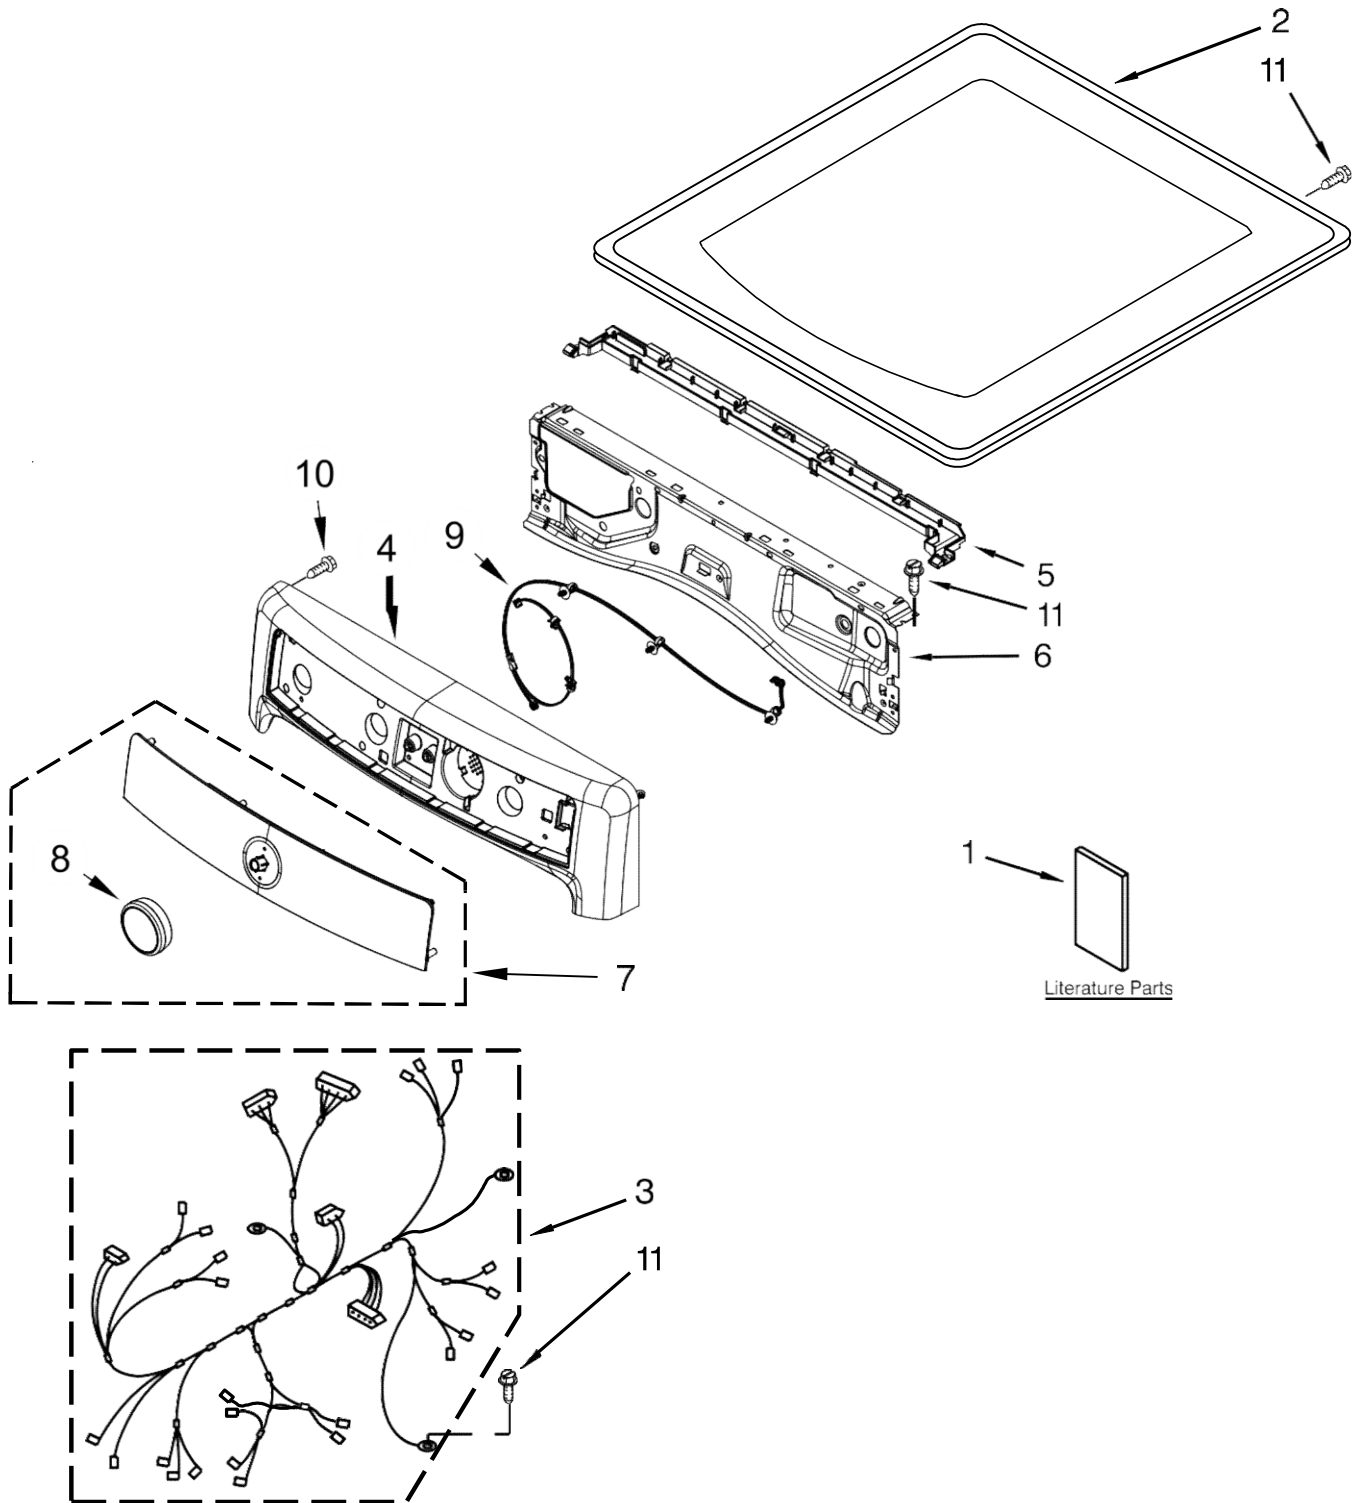

PARTS LIST

for

29" GAS DRYER

Models:

MGD6000AW0 (White)

MGD6000AG0 (Granite)

**FOR CUSTOMER SATISFACTION ALWAYS USE
FACTORY SPECIFICATION PARTS**

SECADORA MGD6000AG0

SECADORA MGD6000AGO

<u>Illus. No.</u>	<u>Part No.</u>	<u>Description</u>
1		Literature Parts
	W10494218	Use & Care Guide
	W10484433	Tech Sheet
	W10558994	Installation Instructions
2		Top
	W10208383	White
	W10301057	Granite
3	W10526657	Harness, Main
4		Console Assembly
	W10469300	White
	W10469301	Granite
5	W10259210	Water Channel
6	W10208198	Bracket, Console
7		IML Assembly
	W10469306	White
	W10469307	Granite
8		Knob, Control
	W10519048	White
	W10480090	Granite
9	W10443062	Cable, User Interface
10	W10489172	Screw
11	3390647	Screw