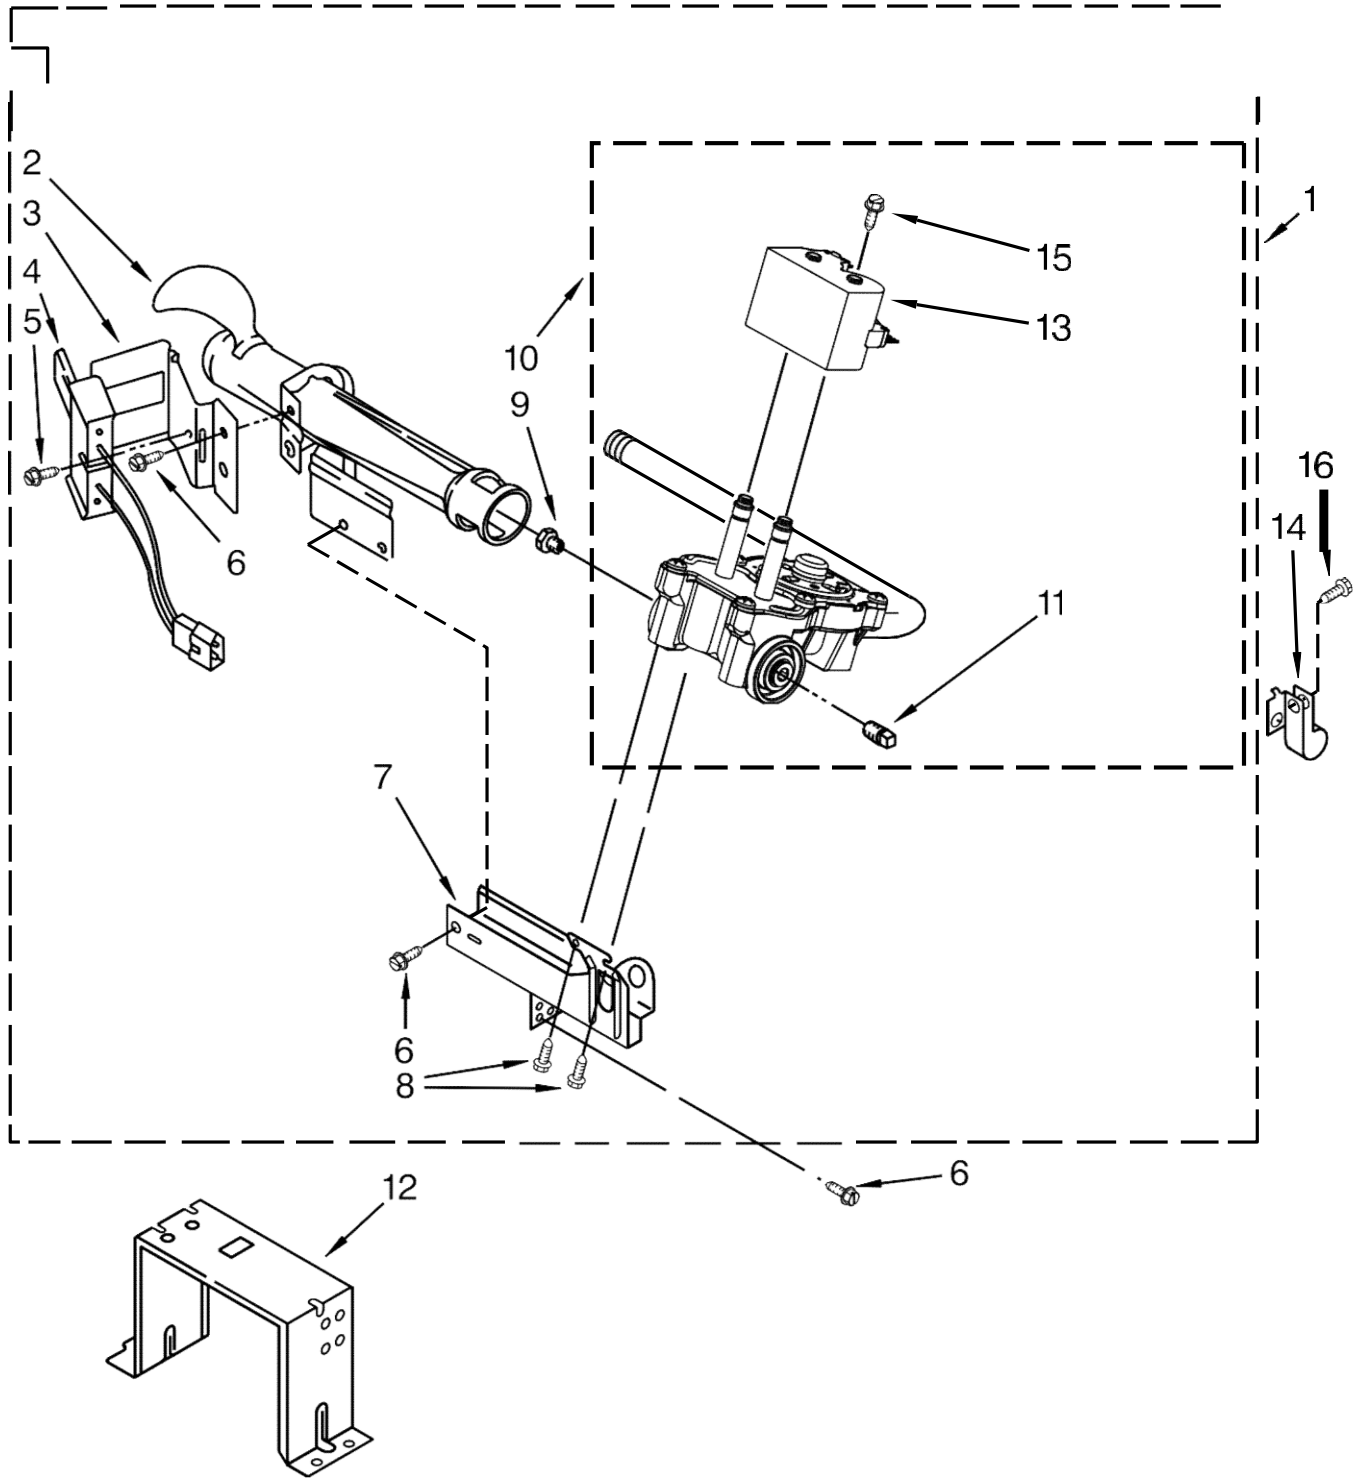

SECADORA MGD6000AGO

<u>Illus.</u> <u>No.</u>	<u>Part No.</u>	<u>Description</u>	<u>Illus.</u> <u>No.</u>	<u>Part No.</u>	<u>Description</u>
1	W10359271	Shaft, Drum Roller - Right Hand Thread	35	3401710	Jumper, TCO High Limit
2	3390647	Screw	36	W10128629	Shield, Blower
3	W10249422	Nozzle, Bracket Rear	37	W10044599	Clip, Push To Connect
4	W10298258	Harness, Sensor	38	3391018	Tie, Cable
5	W10295533	Air Duct Assembly	39	8577274	Thermistor
6	W10208422	Rear Deflector	40	W10277503	Nozzle & Screen Assembly
7	W10211950	Seal, Housing Outlet	41	W10211911	Housing, Blower
8	3934666	Nut, Hex	42	W10211896	Lint Duct Assembly
9	W10370972	Lint Screen	43	8573824	Funnel, Burner
10	W10219016	Door, Lint Screen	44	3391912	Thermostat, Hi Limit
11	W10460935	Drum Light Assembly-Led	45	338906	Sensor, Radiant
12	W10344699	Collar, Duct	46	3392519	Fuse, Thermal (91C)
13	W10044605	Coupling, Hose	47	3387230	Screw
14	693995	Screw	48	W10280771	Baffle, Drum
15	W10001120	Nut, Hex (Left Hand Thread)	49	W10211930	Bulkhead, Front Door Screen
16	8520836	Bulkhead, Rear	50	W10211903	Grille, Outlet
17	3387459	Washer	51	W10346403	Valve, Water Inlet
18	W10359272	Shaft, Drum Roller - Left Hand Thread	52	W10346402	Bracket, Valve
19	690997	Washer, Tri Ring	53	W10347739	Nozzle & Hose Assembly
20	W10314171	Roller, Support	54	W10348621	Hose, Rear Nylon
21	W10342188	Exhaust Pipe	55	W10419068	Thermistor, Gas Inlet
22	W10219012	Outlet Grill & Housing Assembly	56	8529007	Plug, Rear Bulkhead
23	W10184825	Cover, Inlet Valve	57	697770	Seal, Plate Cover
24	W10280779	Drum Assembly Complete	58	W10219013	Housing & Door Assembly
25	W10219342	Screw	59	W10219015	Spring, Lint Screen Door
26	W10273050	Seal, Drum Front	60	W10336486	Connector, Hose -"Y"
27	W10414388	Clip, Lint Duct			
28	90767	Screw			
29	8573713	Cut-Off, Thermal			
30	697694	Seal, Drum			
31	3387223	Sensor, Electrode			
32	W10211901	Collar Assembly			
33	W10211899	Seal, Blower Cover			
34	W10211915	Wheel, Blower			

SECADORA MGD6000AG0