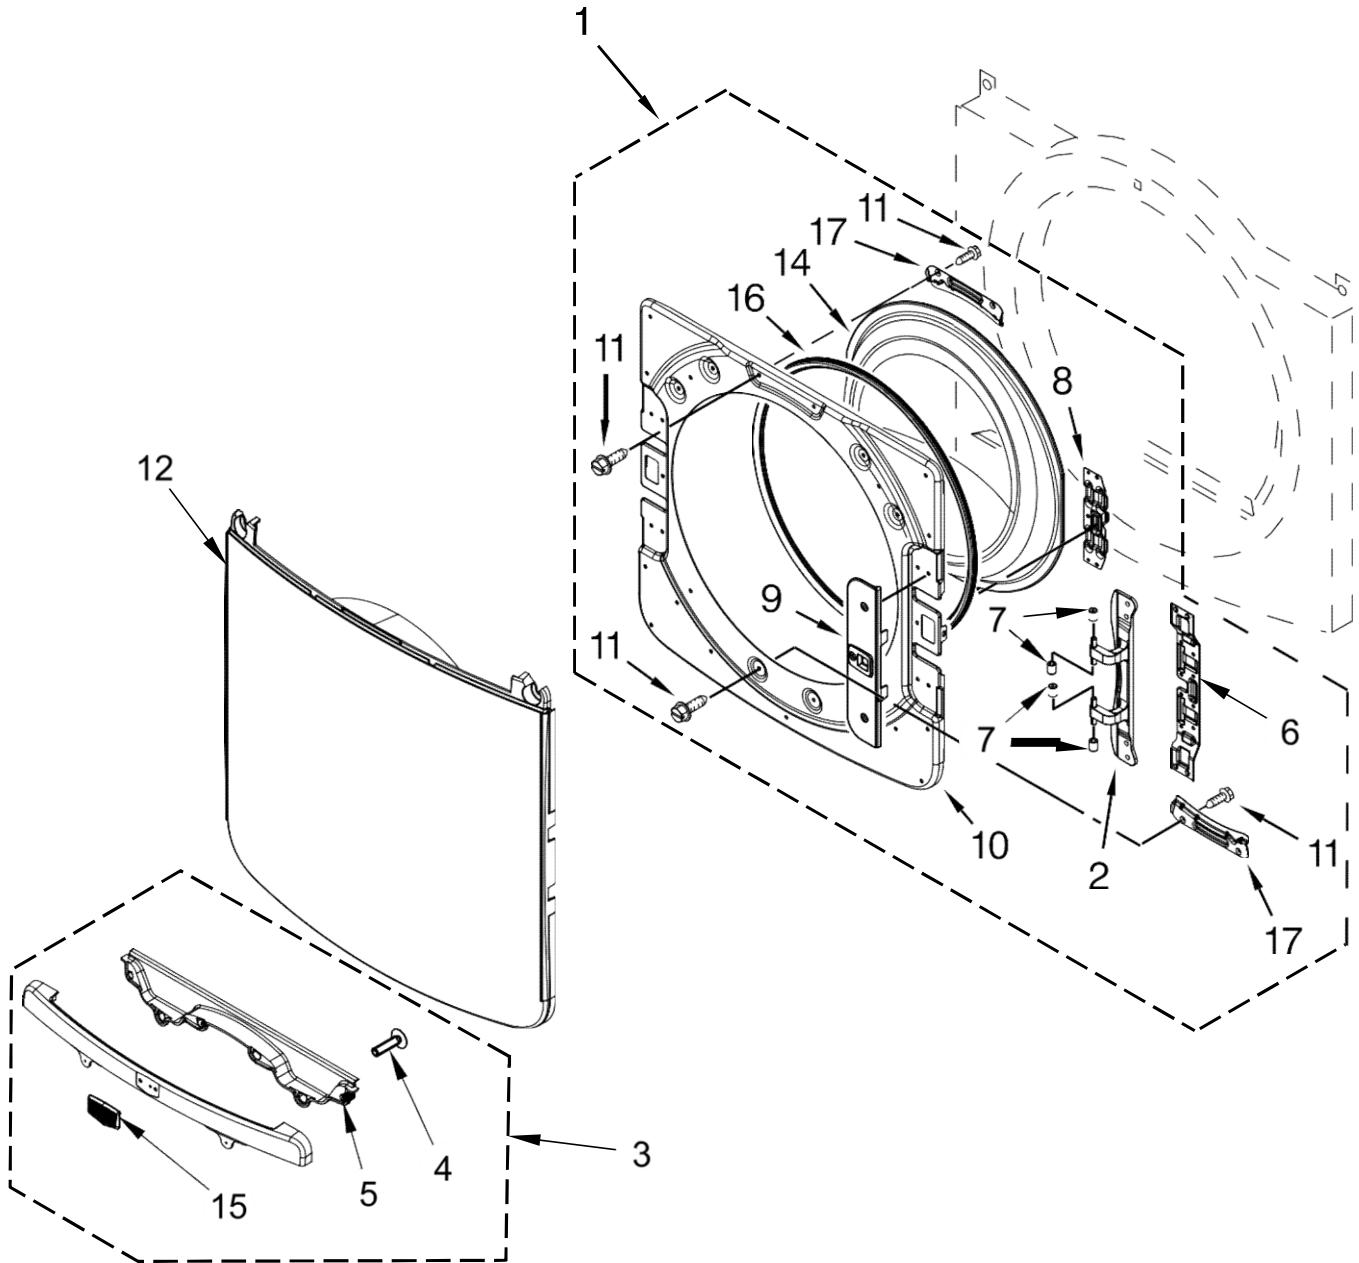

SECADORA MGD6000AG0

SECADORA MGD6000AGO

<u>Illus. No.</u>	<u>Part No.</u>	<u>Description</u>
1	W10307147	Burner Assembly
2	688617	Tube, Burner
3	694298	Bracket, Ignitor
4	686590	Ignitor
5	3393909	Screw
6	343641	Screw
7	3389871	Base, Burner
8	3387057	Screw
9	234826	Orifice, Burner Type 1
10	W10175144	Valve Assembly
11	W10295523	Pipe Plug
12	3389889	Bracket, Support
13	W10328463	Coil, 60 Hz.
14	3978776	Bracket, Gas Pipe
15	326049536	Screw
16	3390647	Screw
		Following Parts Not Illustrated
	49572A	Conversion Kit (Type 1 and 2) to Type (4) L.P.G.

SECADORA MGD6000AGO

SECADORA MGD6000AG0

<u>Illus.</u> <u>No.</u>	<u>Part No.</u>	<u>Description</u>
1	W10272387	Inner Door Assembly
2	W10208415	Hinge, Base
3	W10466618	Handle, Door
4	9742177	Screw
5	8572266	Bumper, Door
6	W10208419	Plate, Hinge Retainer
7	W10208398	Cap, Hinge
8	W10208254	Door Catch Assembly
9	W10272404	Cover, Door Catch
10	W10285652	Inner Door
11	W10288126	Screw
12	W10424248	Outer Door Assembly
13	W10208252	Bracket, Glass
14	W10208417	Glass, Door
15	W10323735	Badge
16	W10329710	Seal, Glass
17	W10208252	Bracket, Glass