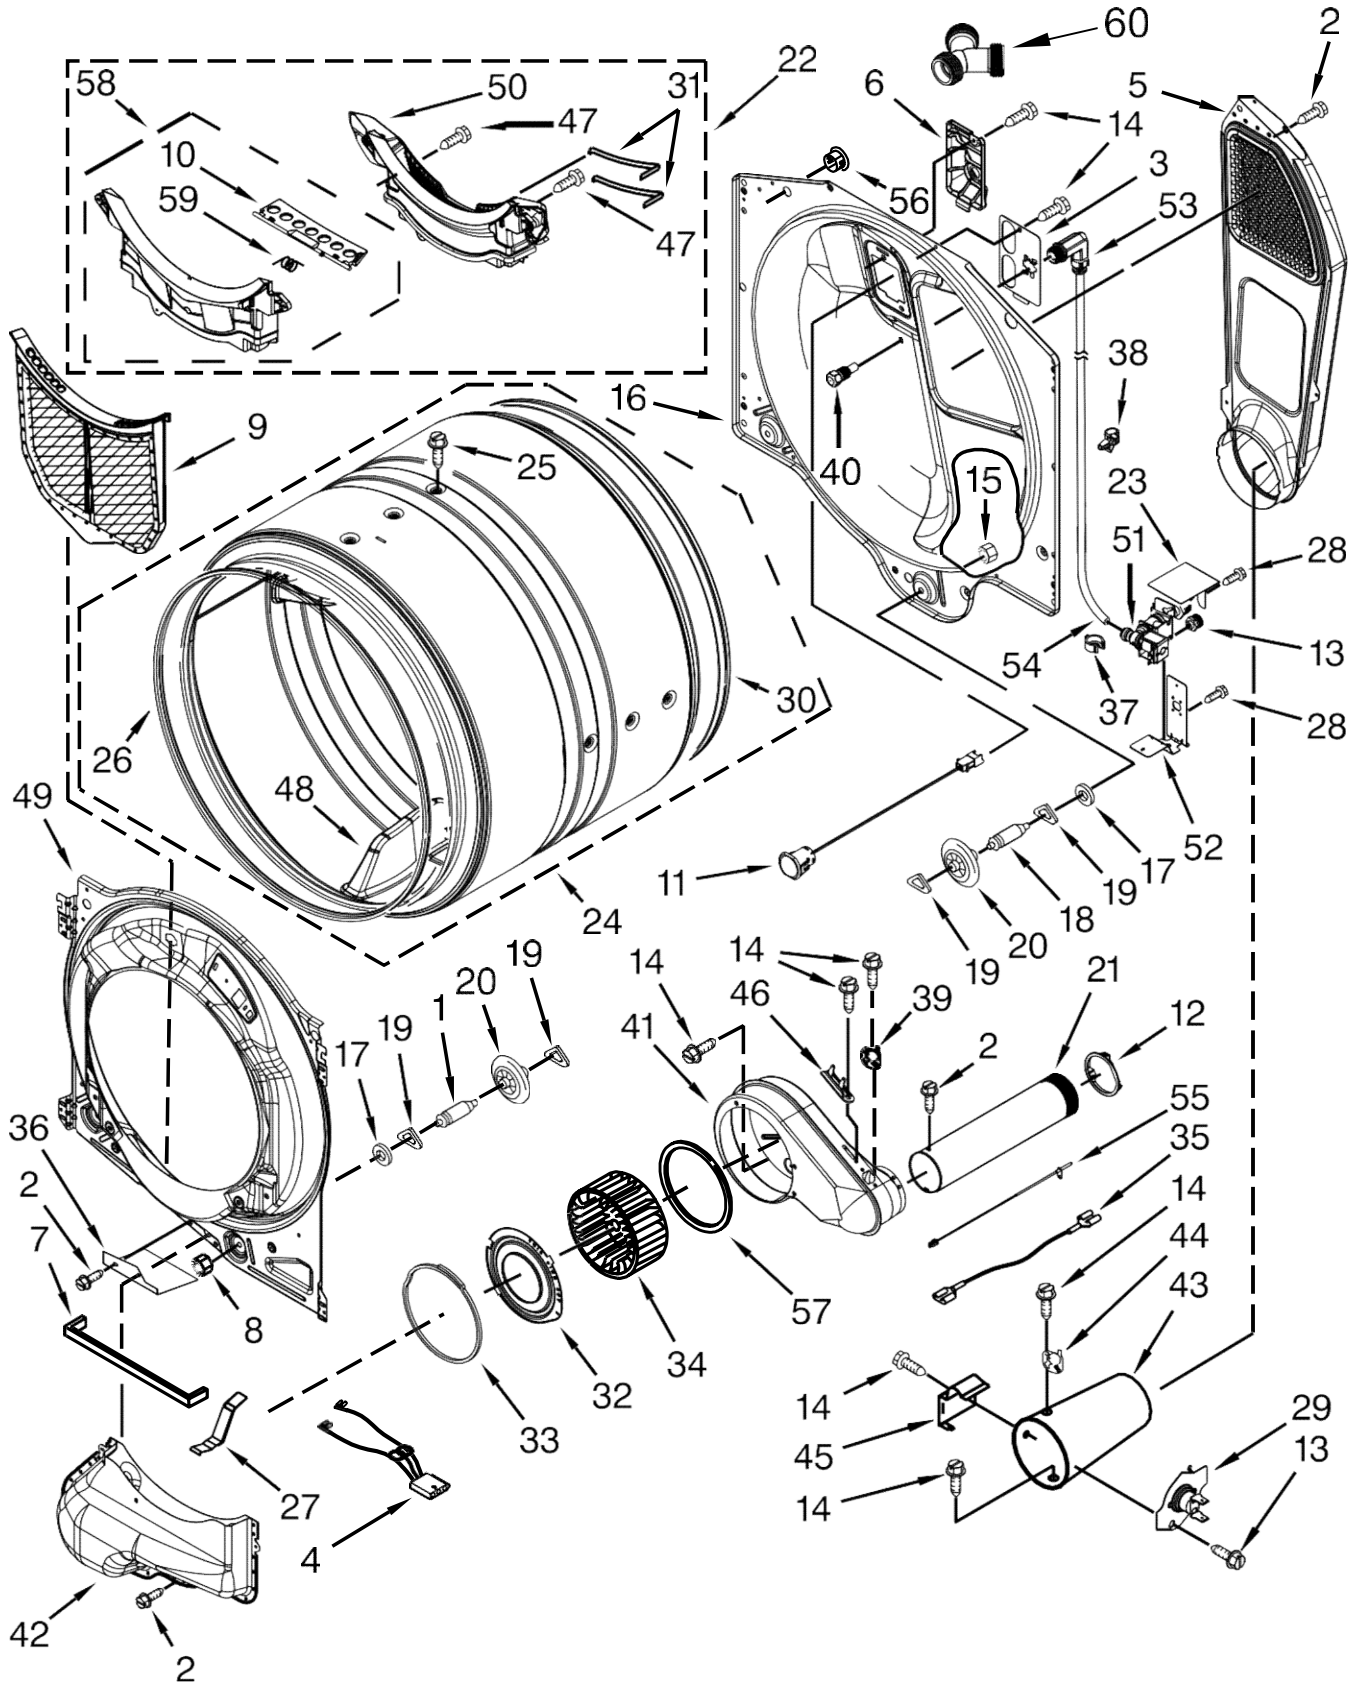

SECADORA MGD6000AGO

SECADORA MGD6000AGO

<u>Illus.</u> <u>No.</u>	<u>Part No.</u>	<u>Description</u>	<u>Illus.</u> <u>No.</u>	<u>Part No.</u>	<u>Description</u>
1	W10359271	Shaft, Drum Roller - Right Hand Thread	35	3401710	Jumper, TCO High Limit
2	3390647	Screw	36	W10128629	Shield, Blower
3	W10249422	Nozzle, Bracket Rear	37	W10044599	Clip, Push To Connect
4	W10298258	Harness, Sensor	38	3391018	Tie, Cable
5	W10295533	Air Duct Assembly	39	8577274	Thermistor
6	W10208422	Rear Deflector	40	W10277503	Nozzle & Screen Assembly
7	W10211950	Seal, Housing Outlet	41	W10211911	Housing, Blower
8	3934666	Nut, Hex	42	W10211896	Lint Duct Assembly
9	W10370972	Lint Screen	43	8573824	Funnel, Burner
10	W10219016	Door, Lint Screen	44	3391912	Thermostat, Hi Limit
11	W10460935	Drum Light Assembly-Led	45	338906	Sensor, Radiant
12	W10344699	Collar, Duct	46	3392519	Fuse, Thermal (91C)
13	W10044605	Coupling, Hose	47	3387230	Screw
14	693995	Screw	48	W10280771	Baffle, Drum
15	W10001120	Nut, Hex (Left Hand Thread)	49	W10211930	Bulkhead, Front Door Screen
16	8520836	Bulkhead, Rear	50	W10211903	Grille, Outlet
17	3387459	Washer	51	W10346403	Valve, Water Inlet
18	W10359272	Shaft, Drum Roller - Left Hand Thread	52	W10346402	Bracket, Valve
19	690997	Washer, Tri Ring	53	W10347739	Nozzle & Hose Assembly
20	W10314171	Roller, Support	54	W10348621	Hose, Rear Nylon
21	W10342188	Exhaust Pipe	55	W10419068	Thermistor, Gas Inlet
22	W10219012	Outlet Grill & Housing Assembly	56	8529007	Plug, Rear Bulkhead
23	W10184825	Cover, Inlet Valve	57	697770	Seal, Plate Cover
24	W10280779	Drum Assembly Complete	58	W10219013	Housing & Door Assembly
25	W10219342	Screw	59	W10219015	Spring, Lint Screen Door
26	W10273050	Seal, Drum Front	60	W10336486	Connector, Hose -"Y"
27	W10414388	Clip, Lint Duct			
28	90767	Screw			
29	8573713	Cut-Off, Thermal			
30	697694	Seal, Drum			
31	3387223	Sensor, Electrode			
32	W10211901	Collar Assembly			
33	W10211899	Seal, Blower Cover			
34	W10211915	Wheel, Blower