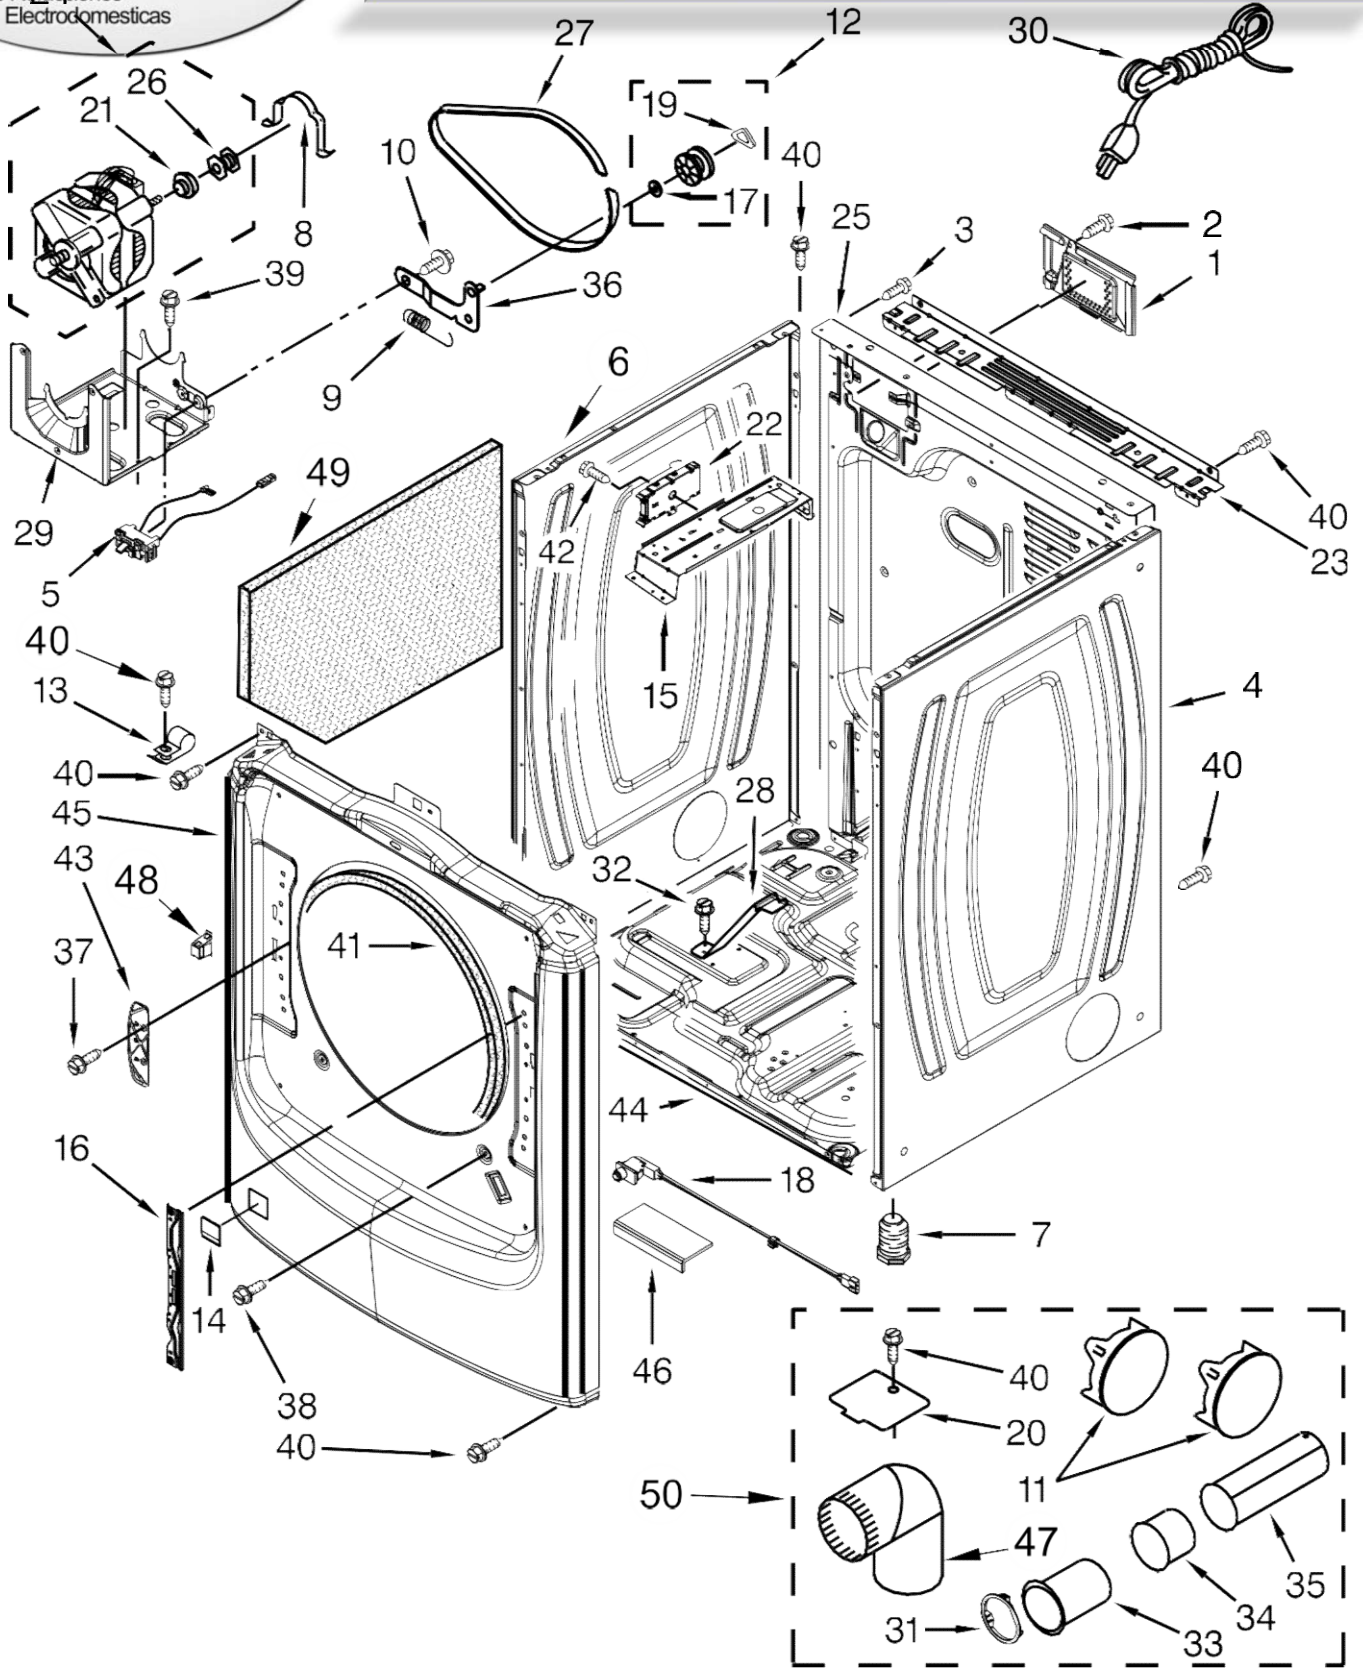

SECADORA MGD6000AGO

SECADORA MGD6000AGO

<u>Illus. No.</u>	<u>Part No.</u>	<u>Description</u>	<u>Illus. No.</u>	<u>Part No.</u>	<u>Description</u>
1	8317339	Cover, Terminal Block	29	W10242878	Bracket, Motor Mounting
2	3390631	Screw	30	W10440461	Cord, Power
3	8533974	Screw	31	W10344699	Collar, Duct
4		Panel, Side (R.H.)	32	693995	Screw
	W10469589	White	33	8563747	Pipe, Exhaust (Medium)
	W10469591	Granite	34	W10331278	Exhaust Pipe (Short)
5	W10411936	Switch, Broken Belt	35	8563749	Exhaust, Pipe (Long)
6		Panel, Side (L.H.)	36	3388674	Bracket, Idler
	W10468495	White	37	W10288126	Screw
	W10468501	Granite	38	3357011	Screw
7	3392100	Foot, Dryer	39	343641	Screw
	279810	Foot, Optional (Extended Length Package Of 2) (Not Included)	40	3390647	Screw
8	W10121316	Clamp, Motor Mount	41	3387242	Seal, Front Panel
9	W10446781	Spring, Idler	42	693995	Screw
10	3389420	Screw	43	W10208250	Strike, Door
11	W10404617	Plug, Multivent	44	8565046	Base, Cabinet
12	3388672	Pulley Assembly	45		Front Panel
13	3978776	Bracket, Gas Pipe		W10363954	White
14		Plug, Front Panel		W10363955	Granite
	8564457	White	46	W10215725	Cover, Door Switch
	W10301055	Granite	47	W10416072	4" - 90~ Elbow
15	W10259611	Bracket, Control	48	W10208401	Spring Catch Assembly
16	W10315109	Bracket, Door Hinge	49	W10123956	Panel, Dampening
17	W10121334	Washer			Optional Parts Not Included|Dryer Exhaust Kit|(For Side & Bottom Venting)
18	W10459029	Door Switch, Snap In	50	W10323246	Kit, 4-Way Venting
19	690997	Washer, Tri Ring			
20	W10354249	Plate, Cover			
21	3393657	Restrainer, Belt			
22	W10495882	Control Board			
23	W10208382	Panel, Rear			
24	W10396038	Motor Assembly			
25	W10487430	Panel, Rear			
26	3389729	Pulley, Motor			
27	W10112954	Belt, Drive			
28	8529757	Bracket, Burner