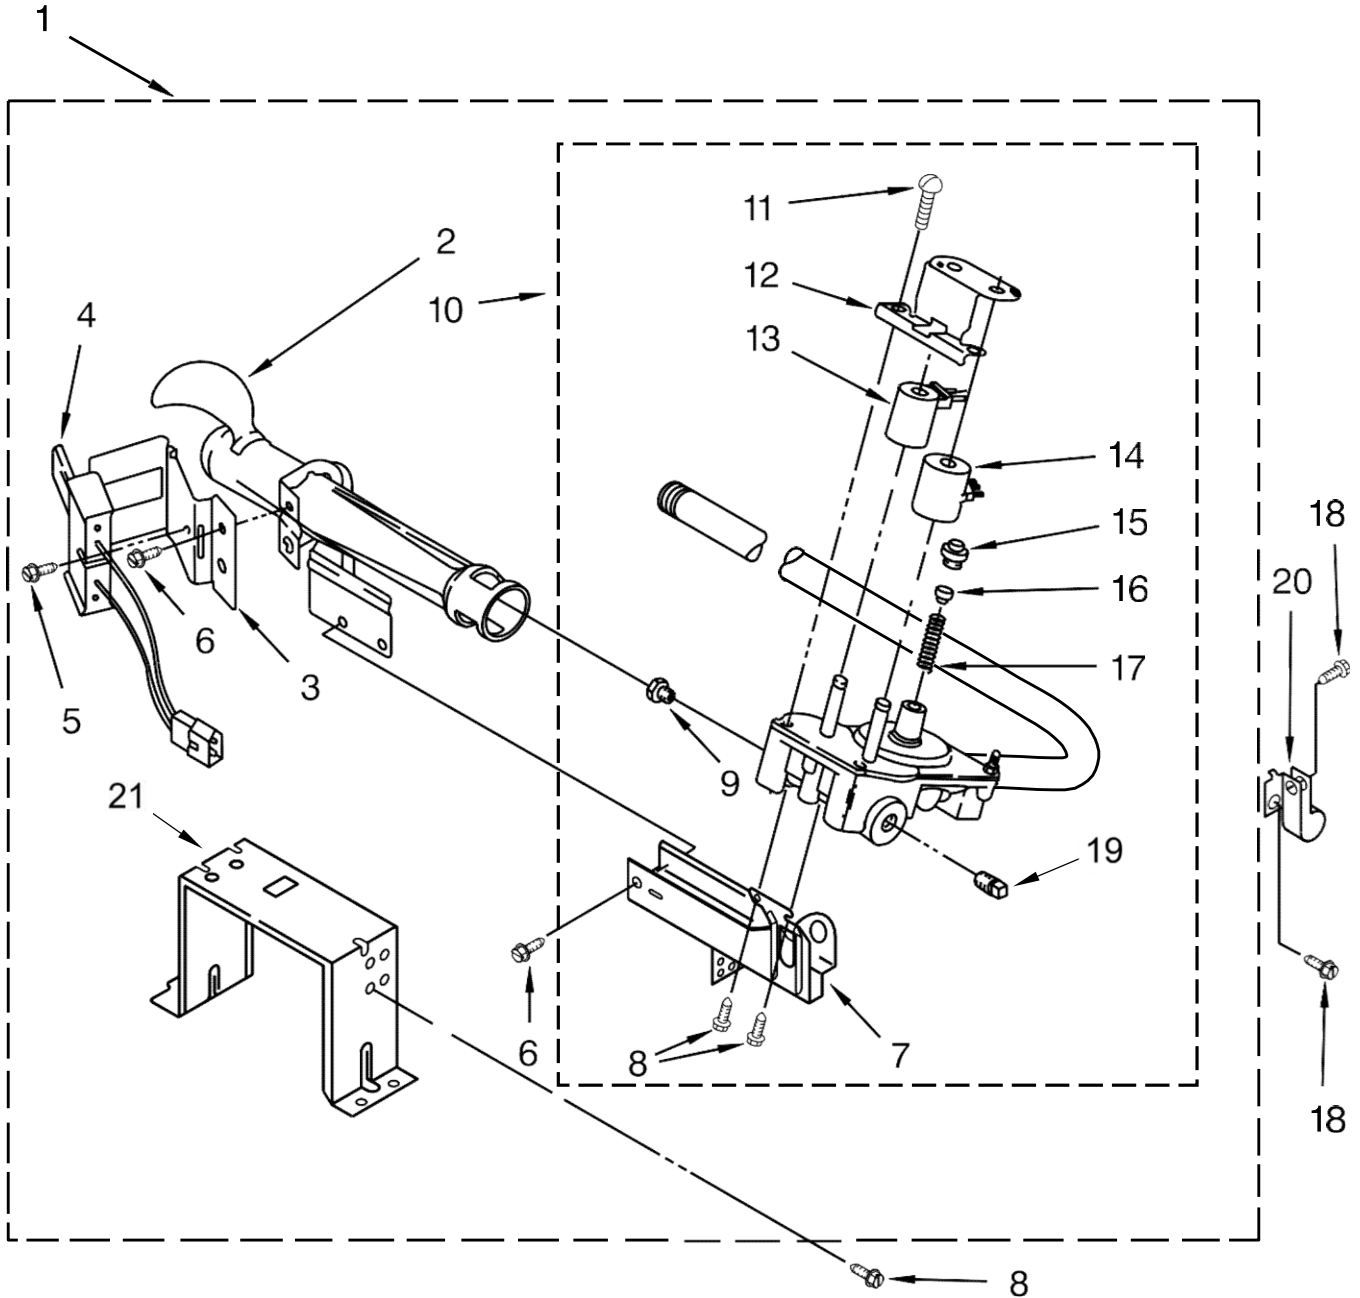

SECADORA MGD6000AG1

USE WITH TYPE 1 - NATURAL,
AND TYPE 4 - LIQUEFIED PROPANE AND BUTANE GASES

SECADORA MGD6000AG1

<u>Illus. No.</u>	<u>Part No.</u>	<u>Description</u>
1	8576353	Burner Assembly 60 Hz. (Type 1)(White Rodgers)
2	688617	Tube, Burner
3	694298	Bracket, Ignitor
4	686590	Ignitor
5	3393909	Screw
6	343641	Screw
7	3389871	Base, Burner
8	3387057	Screw

<u>Illus. No.</u>	<u>Part No.</u>	<u>Description</u>
9		Orifice, Burner
	15418	Type 1 (Natural)
	15422	Type 4 (Butane)
	234867	Type 4 (Propane)
10	W10118312	Valve, Gas 60 Hz. (Complete)
11	694421	Screw, Coil
12	694538	Bracket, Coil
13	694540	Coil, 60 Hz. (2 Terminal) (Main)
14	694539	Coil, 60 Hz (Split) (3 Terminal) (Pilot Position)
15	694424	Leak, Limiter

<u>Illus. No.</u>	<u>Part No.</u>	<u>Description</u>
16	694423	Screw, Regulator Adjustment
17	694422	Spring, Regulator
18	3390647	Screw
19	239822	Plug, Pipe
20	3387561	Clamp, Pipe
21	3389889	Bracket, Support
		Following Parts Not Illustrated
	8576846	Conversion Kit (Type 1 to Type 4 LPG)