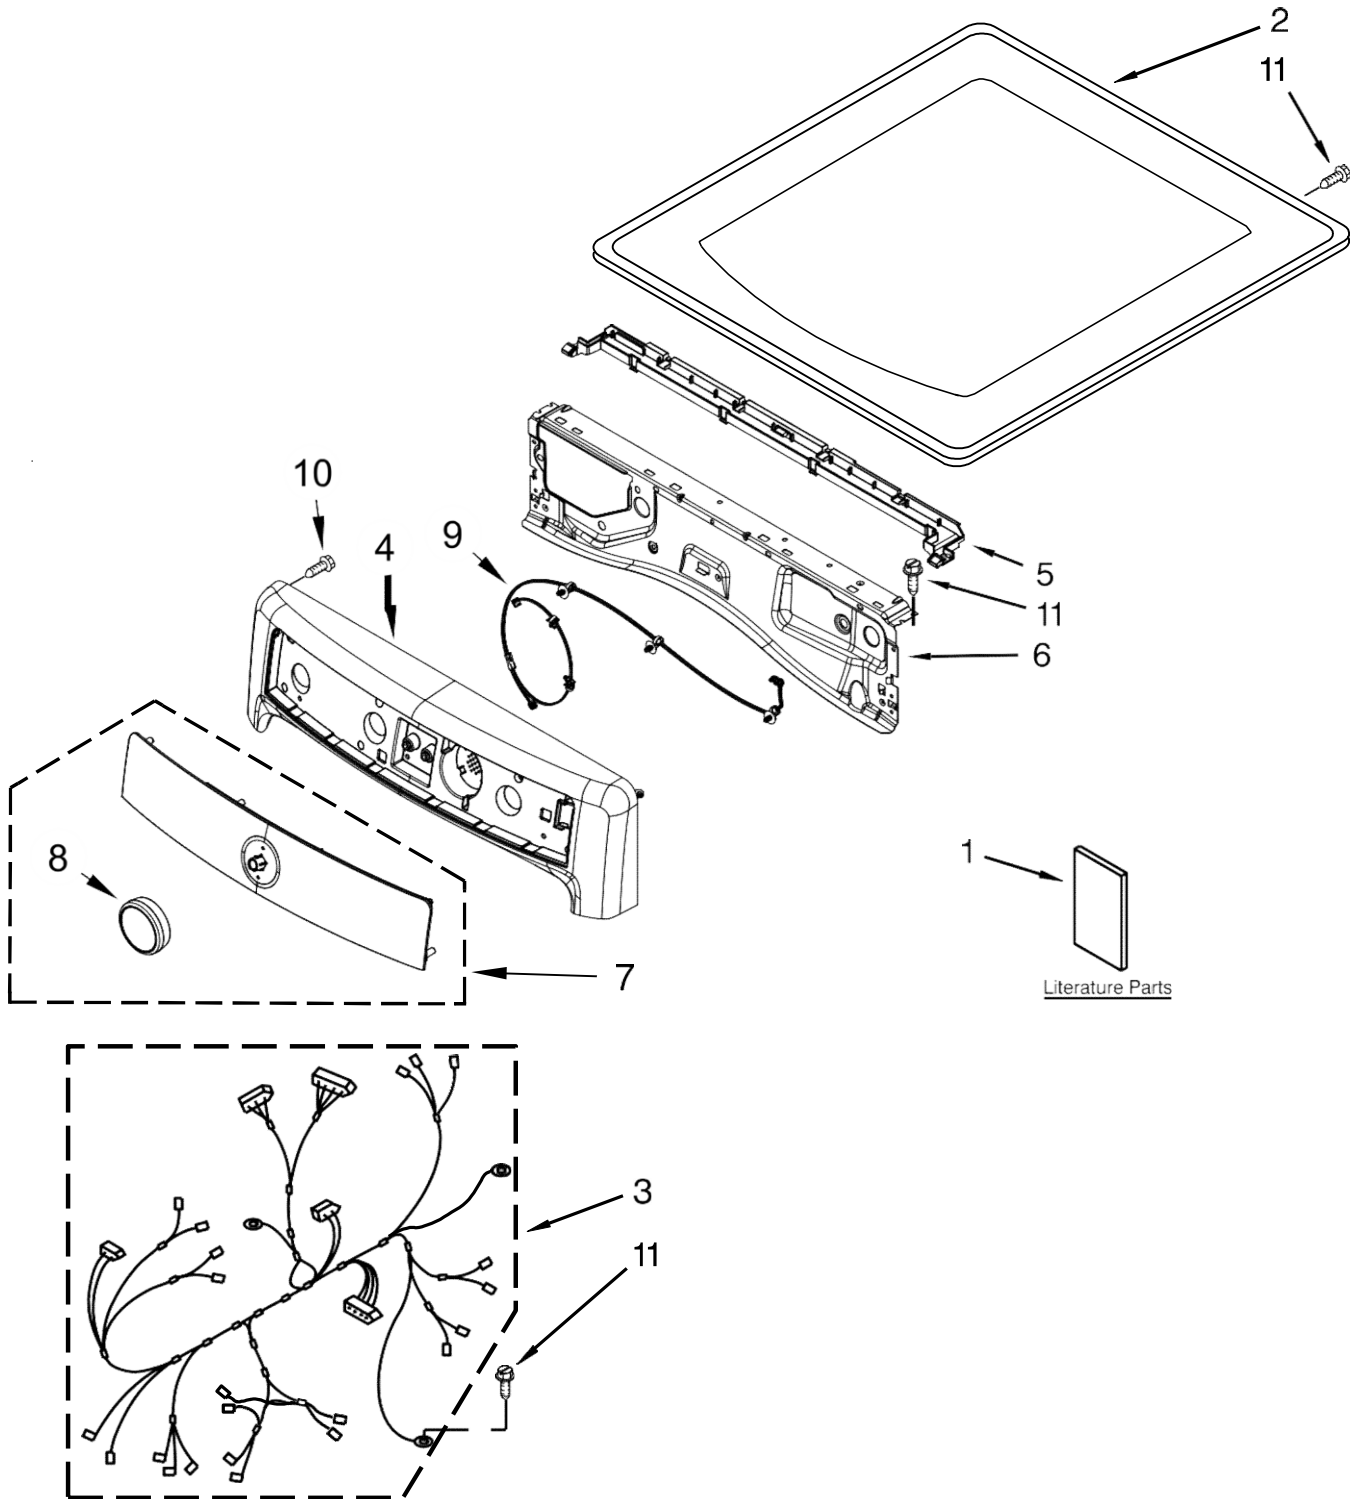

29" GAS DRYER

MODELS:

MGD6000AW1 (White)
MGD6000AG1 (Cosmetallic)

SECADORA MGD6000AG1

SECADORA MGD6000AG1

<u>Illus. No.</u>	<u>Part No.</u>	<u>Description</u>
1		Literature Parts
	W10494218	Use & Care Guide
	W10484433	Tech Sheet
	W10504395	Wiring Diagram
	W10573707	Installation Instructions
2		Top
	W10208383	White
	W10301057	Cosmetallic
3	W10526661	Harness, Main Wiring

<u>Illus. No.</u>	<u>Part No.</u>	<u>Description</u>
8		Assembly, Control Knob
	W10519048	Silver
9	W10540653	Cable, User Interface
10	W10489172	Screw
11	3390647	Screw

SECADORA MGD6000AG1

SECADORA MGD6000AG1