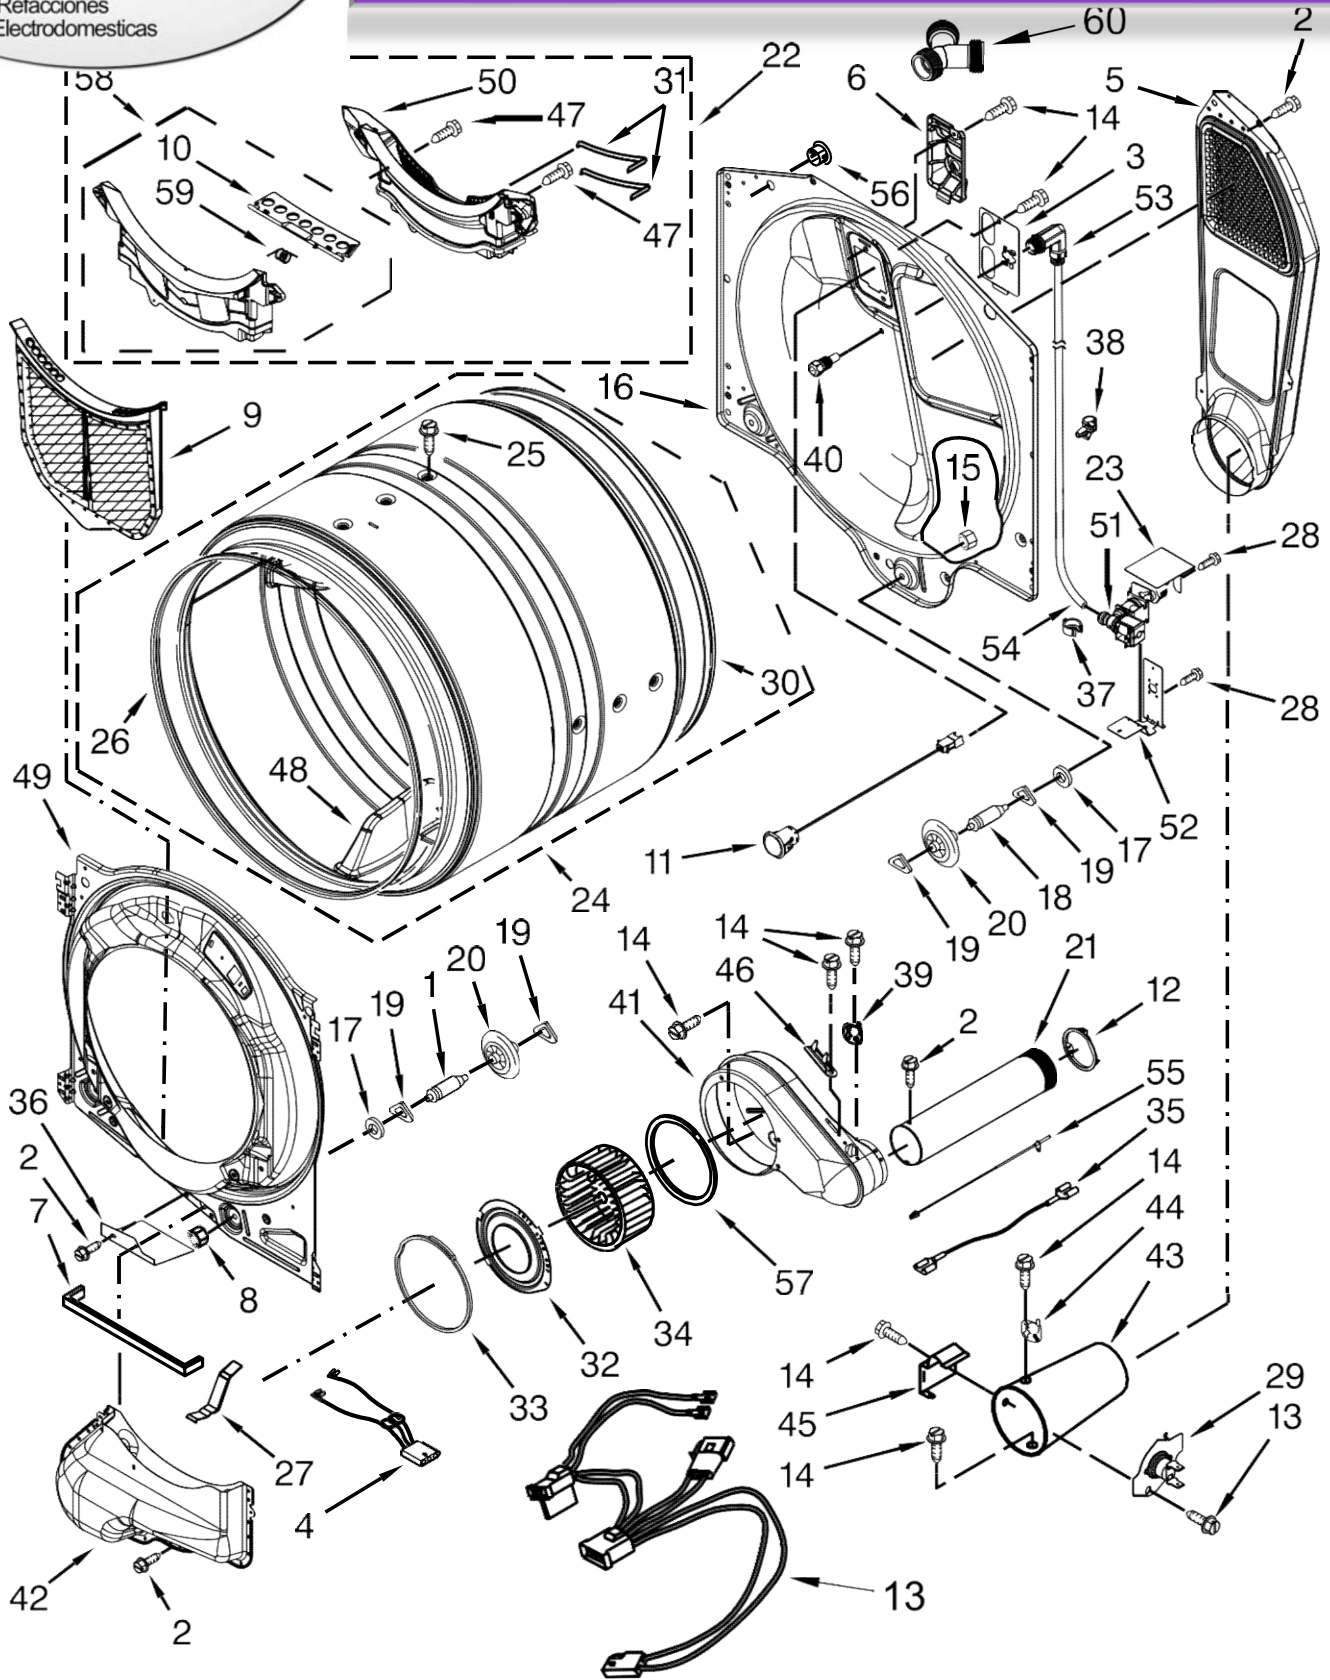

<u>Illus. No.</u>	<u>Part No.</u>	<u>Description</u>
8		Assembly, Control Knob
	W10519048	Silver
9	W10540653	Cable, User Interface
10	W10489172	Screw
11	3390647	Screw

SECADORA MGD6000AG1

SECADORA MGD6000AG1

SECADORA MGD6000AG1

SECADORA MGD6000AG1

<u>Illus.</u> <u>No.</u>	<u>Part No.</u>	<u>Description</u>
1	W10359271	Shaft, Drum Roller - Right Hand Thread
2	3390647	Screw
3	W10656504	Nozzle, Bracket Rear
4	W10298258	Harness, Sensor
5	W10295533	Assembly, Air Duct
6	W10208422	Rear Deflector
7	W10211950	Seal, Housing Outlet
8	3934666	Nut, Hex
9		Screen, Lint W10516085 White
10	W10672680	Door, Lint Screen
11	W10460935	Assembly, Drum Light
12	W10344699	Collar, Duct
13	W10468426	Harness, Gas
14	693995	Screw
15	W10001120	Nut, Hex (Left Hand Thread)
16	8520836	Bulkhead, Rear
17	3387459	Washer
18	W10359272	Shaft, Drum Roller - Left Hand Thread
19	W10512946	Washer, Tri Ring
20	W10314171	Roller, Support
21	W10342188	Exhaust Pipe