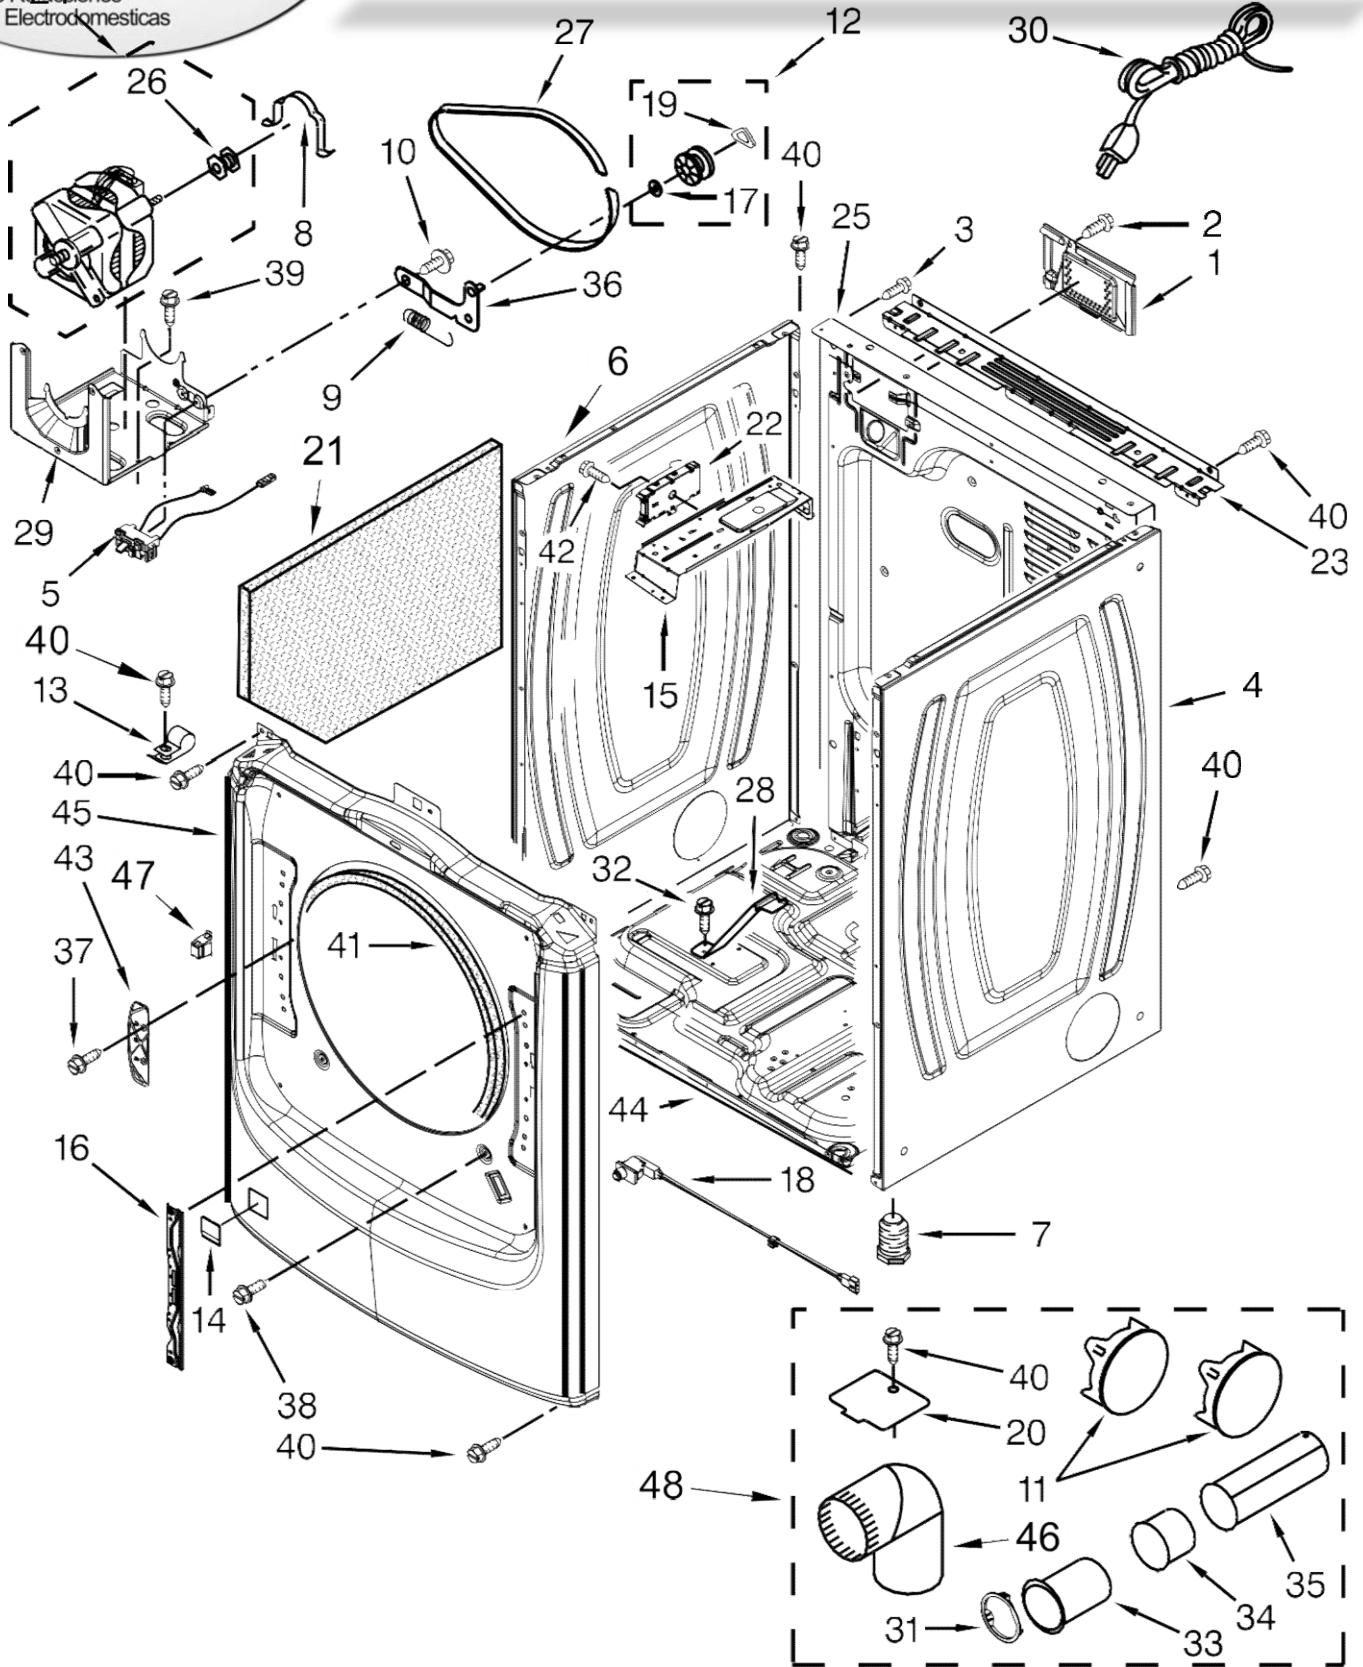

29" GAS DRYER

MODELS:

MGD6000AW1 (White)
MGD6000AG1 (Cosmetallic)

SECADORA MGD6000AG1

SECADORA MGD6000AG1

<u>Illus. No.</u>	<u>Part No.</u>	<u>Description</u>
1		Literature Parts
	W10494218	Use & Care Guide
	W10484433	Tech Sheet
	W10504395	Wiring Diagram
	W10573707	Installation Instructions
2		Top
	W10208383	White
	W10301057	Cosmetallic
3	W10526661	Harness, Main Wiring

<u>Illus. No.</u>	<u>Part No.</u>	<u>Description</u>
8		Assembly, Control Knob
	W10519048	Silver
9	W10540653	Cable, User Interface
10	W10489172	Screw
11	3390647	Screw

SECADORA MGD6000AG1

SECADORA MGD6000AG1