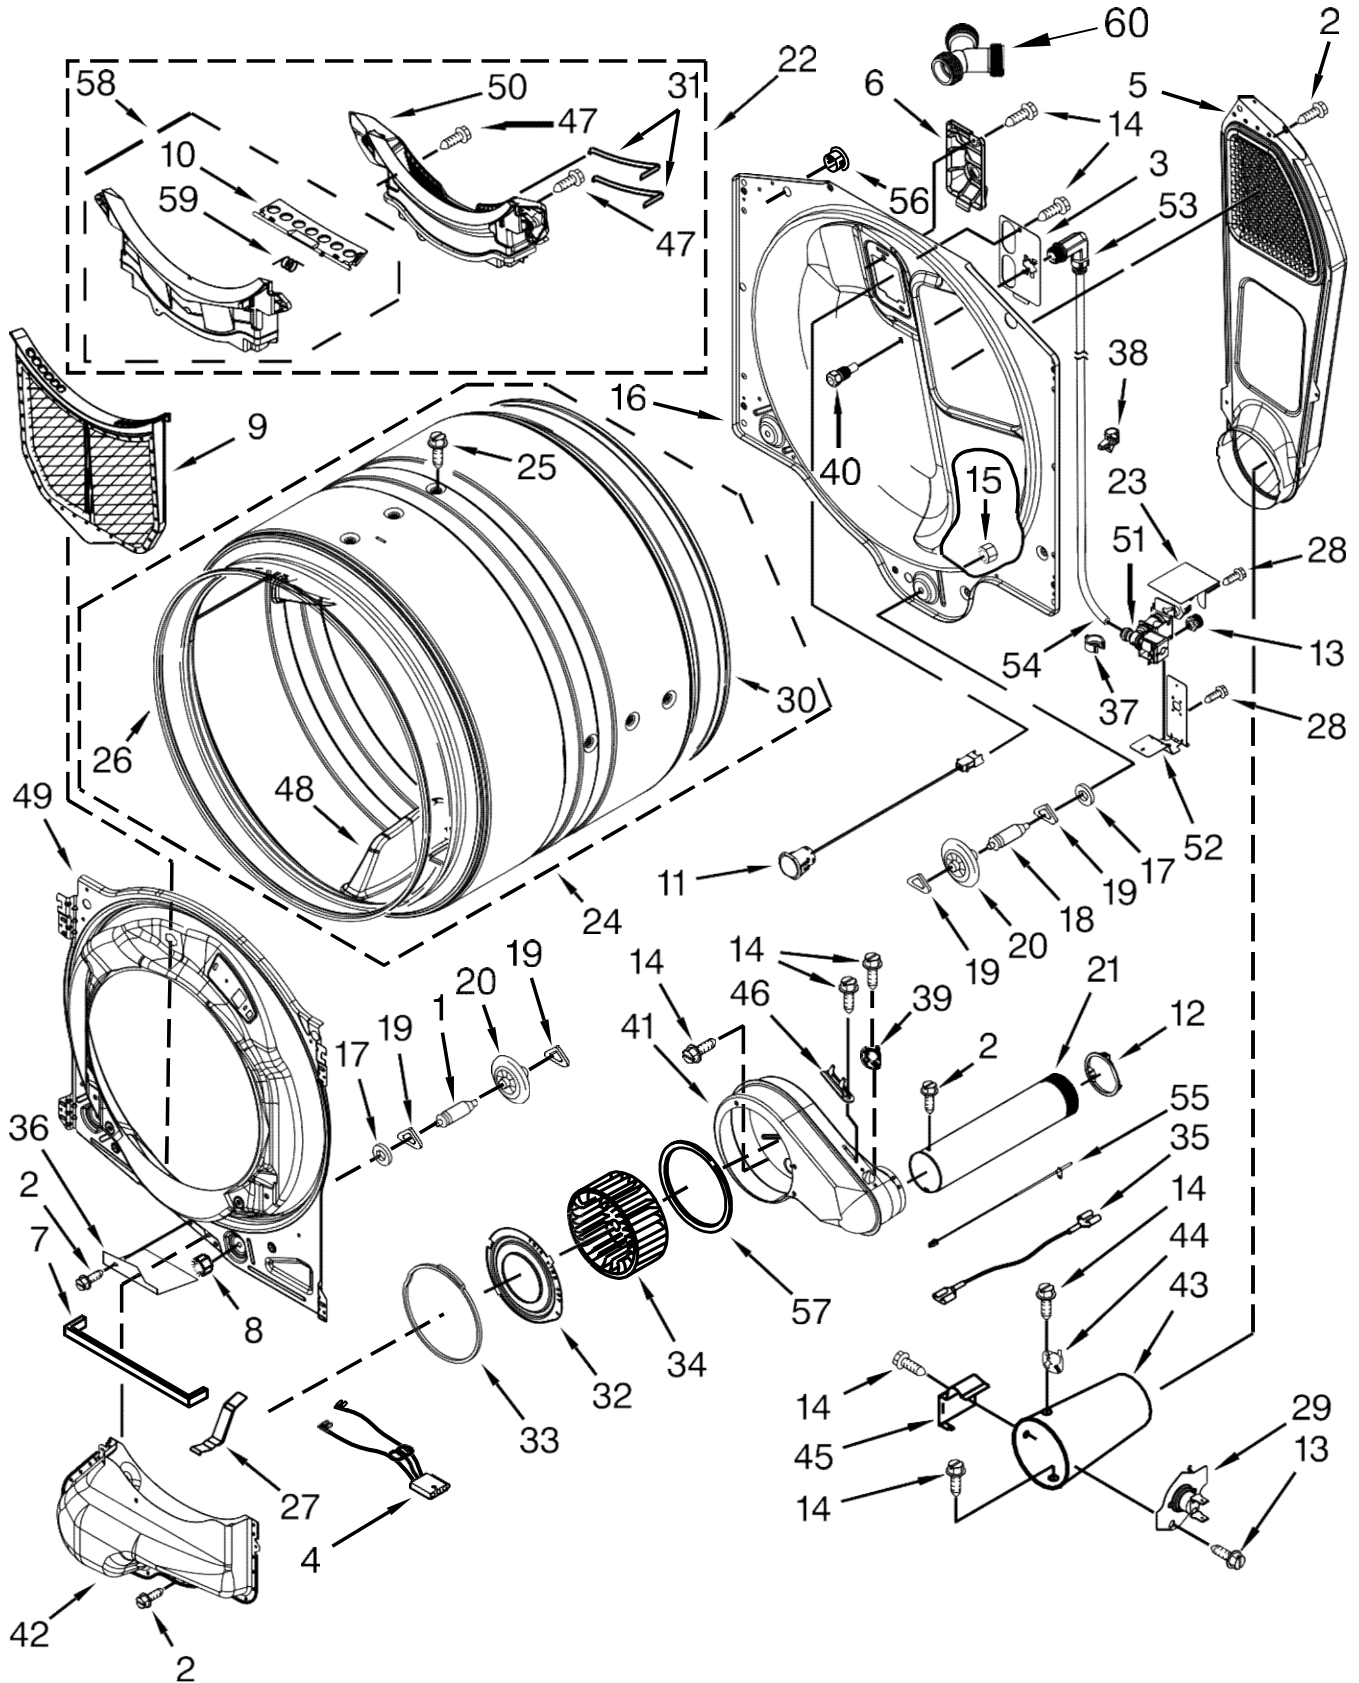

SECADORA MGD6000AW0

SECADORA MGD6000AW0

<u>Illus.</u> <u>No.</u>	<u>Part No.</u>	<u>Description</u>	<u>Illus.</u> <u>No.</u>	<u>Part No.</u>	<u>Description</u>
1	W10359271	Shaft, Drum Roller - Right Hand Thread	35	3401710	Jumper, TCO High Limit
2	3390647	Screw	36	W10128629	Shield, Blower
3	W10249422	Nozzle, Bracket Rear	37	W10044599	Clip, Push To Connect
4	W10298258	Harness, Sensor	38	3391018	Tie, Cable
5	W10295533	Air Duct Assembly	39	8577274	Thermistor
6	W10208422	Rear Deflector	40	W10277503	Nozzle & Screen Assembly
7	W10211950	Seal, Housing Outlet	41	W10211911	Housing, Blower
8	3934666	Nut, Hex	42	W10211896	Lint Duct Assembly
9	W10370972	Lint Screen	43	8573824	Funnel, Burner
10	W10219016	Door, Lint Screen	44	3391912	Thermostat, Hi Limit
11	W10460935	Drum Light Assembly-Led	45	338906	Sensor, Radiant
12	W10344699	Collar, Duct	46	3392519	Fuse, Thermal (91C)
13	W10044605	Coupling, Hose	47	3387230	Screw
14	693995	Screw	48	W10280771	Baffle, Drum
15	W10001120	Nut, Hex (Left Hand Thread)	49	W10211930	Bulkhead, Front Door Screen
16	8520836	Bulkhead, Rear	50	W10211903	Grille, Outlet
17	3387459	Washer	51	W10346403	Valve, Water Inlet
18	W10359272	Shaft, Drum Roller - Left Hand Thread	52	W10346402	Bracket, Valve
19	690997	Washer, Tri Ring	53	W10347739	Nozzle & Hose Assembly
20	W10314171	Roller, Support	54	W10348621	Hose, Rear Nylon
21	W10342188	Exhaust Pipe	55	W10419068	Thermistor, Gas Inlet
22	W10219012	Outlet Grill & Housing Assembly	56	8529007	Plug, Rear Bulkhead
23	W10184825	Cover, Inlet Valve	57	697770	Seal, Plate Cover
24	W10280779	Drum Assembly Complete	58	W10219013	Housing & Door Assembly
25	W10219342	Screw	59	W10219015	Spring, Lint Screen Door
26	W10273050	Seal, Drum Front	60	W10336486	Connector, Hose -"Y"
27	W10414388	Clip, Lint Duct			
28	90767	Screw			
29	8573713	Cut-Off, Thermal			
30	697694	Seal, Drum			
31	3387223	Sensor, Electrode			
32	W10211901	Collar Assembly			
33	W10211899	Seal, Blower Cover			
34	W10211915	Wheel, Blower