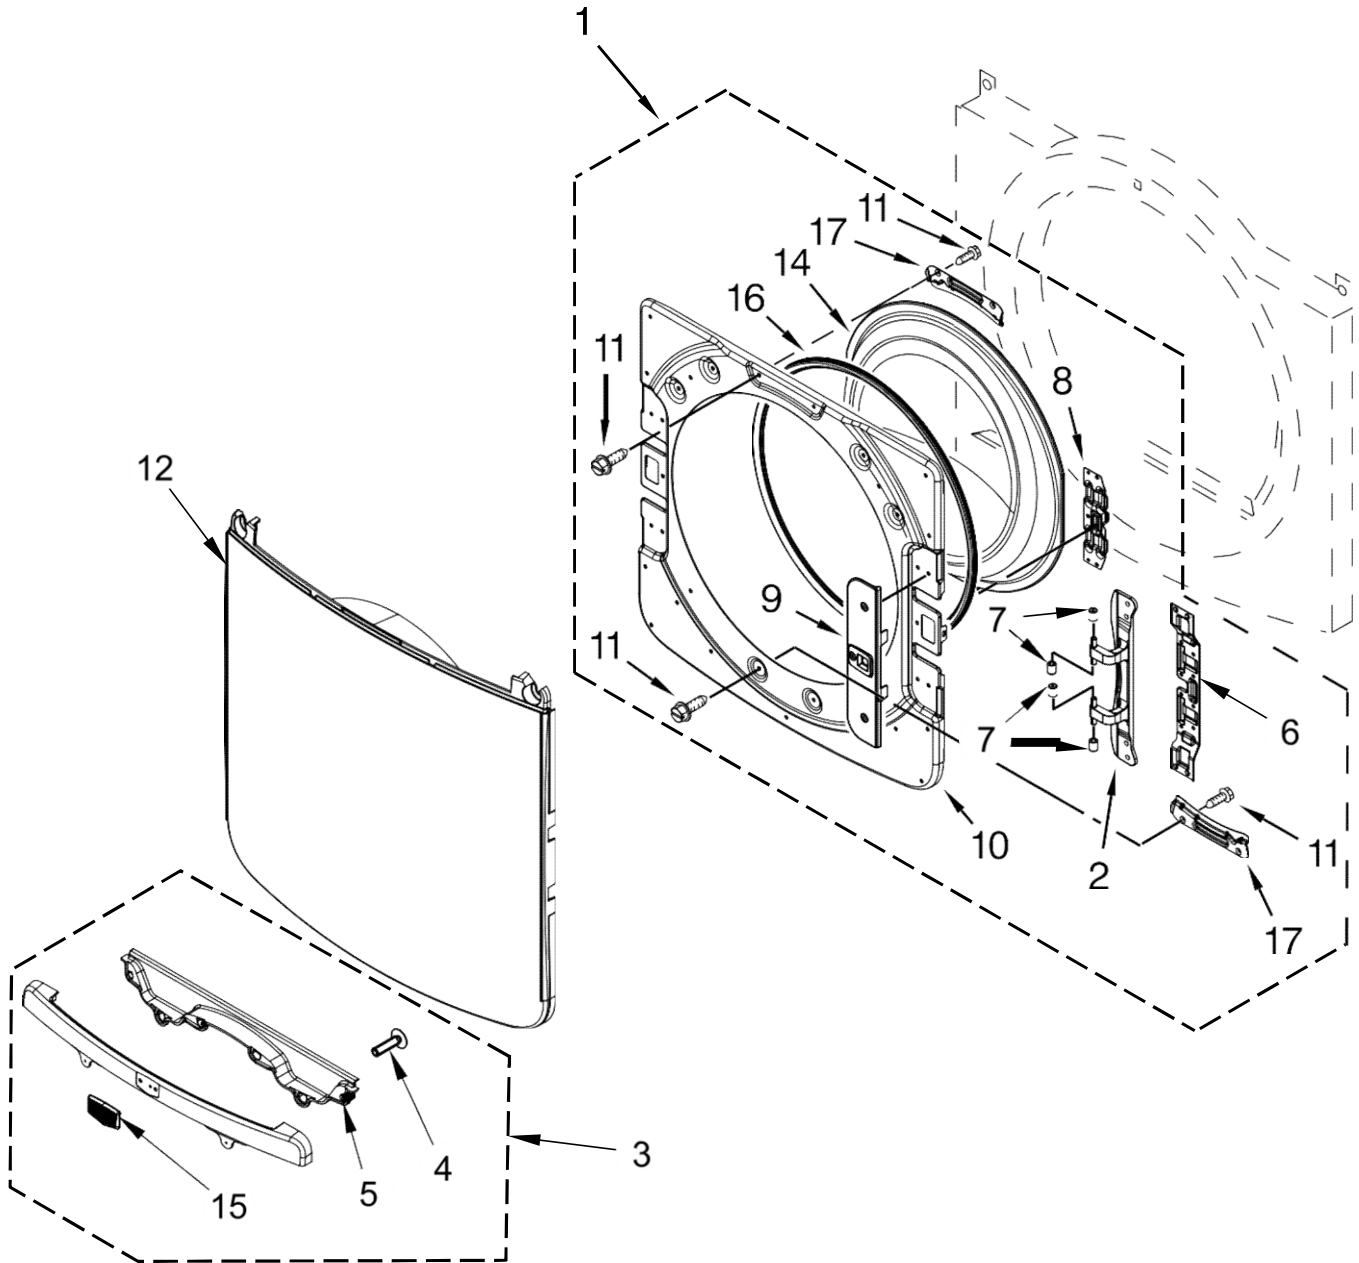

SECADORA MGD6000AW0

SECADORA MGD6000AW0

<u>Illus. No.</u>	<u>Part No.</u>	<u>Description</u>
1	W10307147	Burner Assembly
2	688617	Tube, Burner
3	694298	Bracket, Ignitor
4	686590	Ignitor
5	3393909	Screw
6	343641	Screw
7	3389871	Base, Burner
8	3387057	Screw
9	234826	Orifice, Burner Type 1
10	W10175144	Valve Assembly
11	W10295523	Pipe Plug
12	3389889	Bracket, Support
13	W10328463	Coil, 60 Hz.
14	3978776	Bracket, Gas Pipe
15	326049536	Screw
16	3390647	Screw
		Following Parts Not Illustrated
	49572A	Conversion Kit (Type 1 and 2) to Type (4) L.P.G.

SECADORA MGD6000AW0

SECADORA MGD6000AW0

<u>Illus.</u> <u>No.</u>	<u>Part No.</u>	<u>Description</u>
1	W10272387	Inner Door Assembly
2	W10208415	Hinge, Base
3	W10466618	Handle, Door
4	9742177	Screw
5	8572266	Bumper, Door
6	W10208419	Plate, Hinge Retainer
7	W10208398	Cap, Hinge
8	W10208254	Door Catch Assembly
9	W10272404	Cover, Door Catch
10	W10285652	Inner Door
11	W10288126	Screw
12	W10424248	Outer Door Assembly
13	W10208252	Bracket, Glass
14	W10208417	Glass, Door
15	W10323735	Badge
16	W10329710	Seal, Glass
17	W10208252	Bracket, Glass