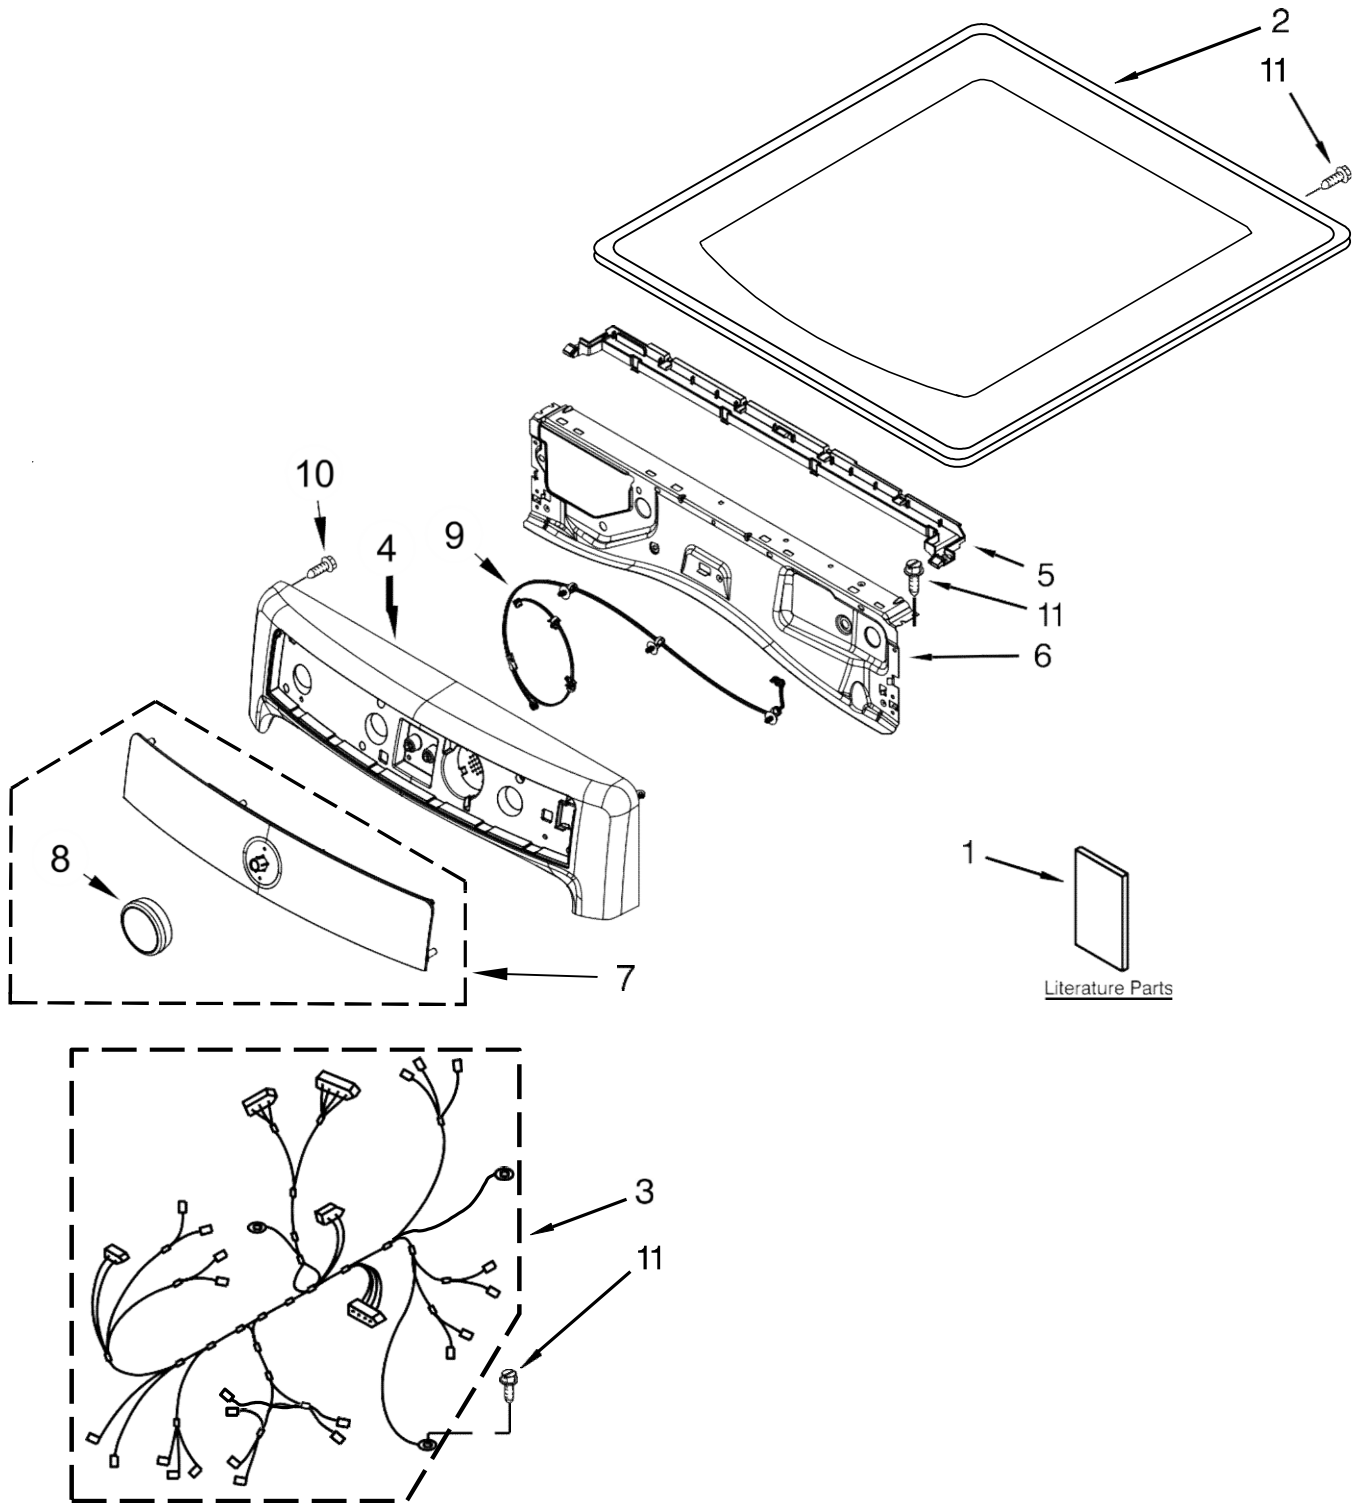

PARTS LIST

for

29" GAS DRYER

Models:

MGD6000AW0 (White)

MGD6000AG0 (Granite)

**FOR CUSTOMER SATISFACTION ALWAYS USE
FACTORY SPECIFICATION PARTS**

SECADORA MGD6000AW0

SECADORA MGD6000AW0

<u>Illus. No.</u>	<u>Part No.</u>	<u>Description</u>
1		Literature Parts
	W10494218	Use & Care Guide
	W10484433	Tech Sheet
	W10558994	Installation Instructions
2		Top
	W10208383	White
	W10301057	Granite
3	W10526657	Harness, Main
4		Console Assembly
	W10469300	White
	W10469301	Granite
5	W10259210	Water Channel
6	W10208198	Bracket, Console
7		IML Assembly
	W10469306	White
	W10469307	Granite
8		Knob, Control
	W10519048	White
	W10480090	Granite
9	W10443062	Cable, User Interface
10	W10489172	Screw
11	3390647	Screw