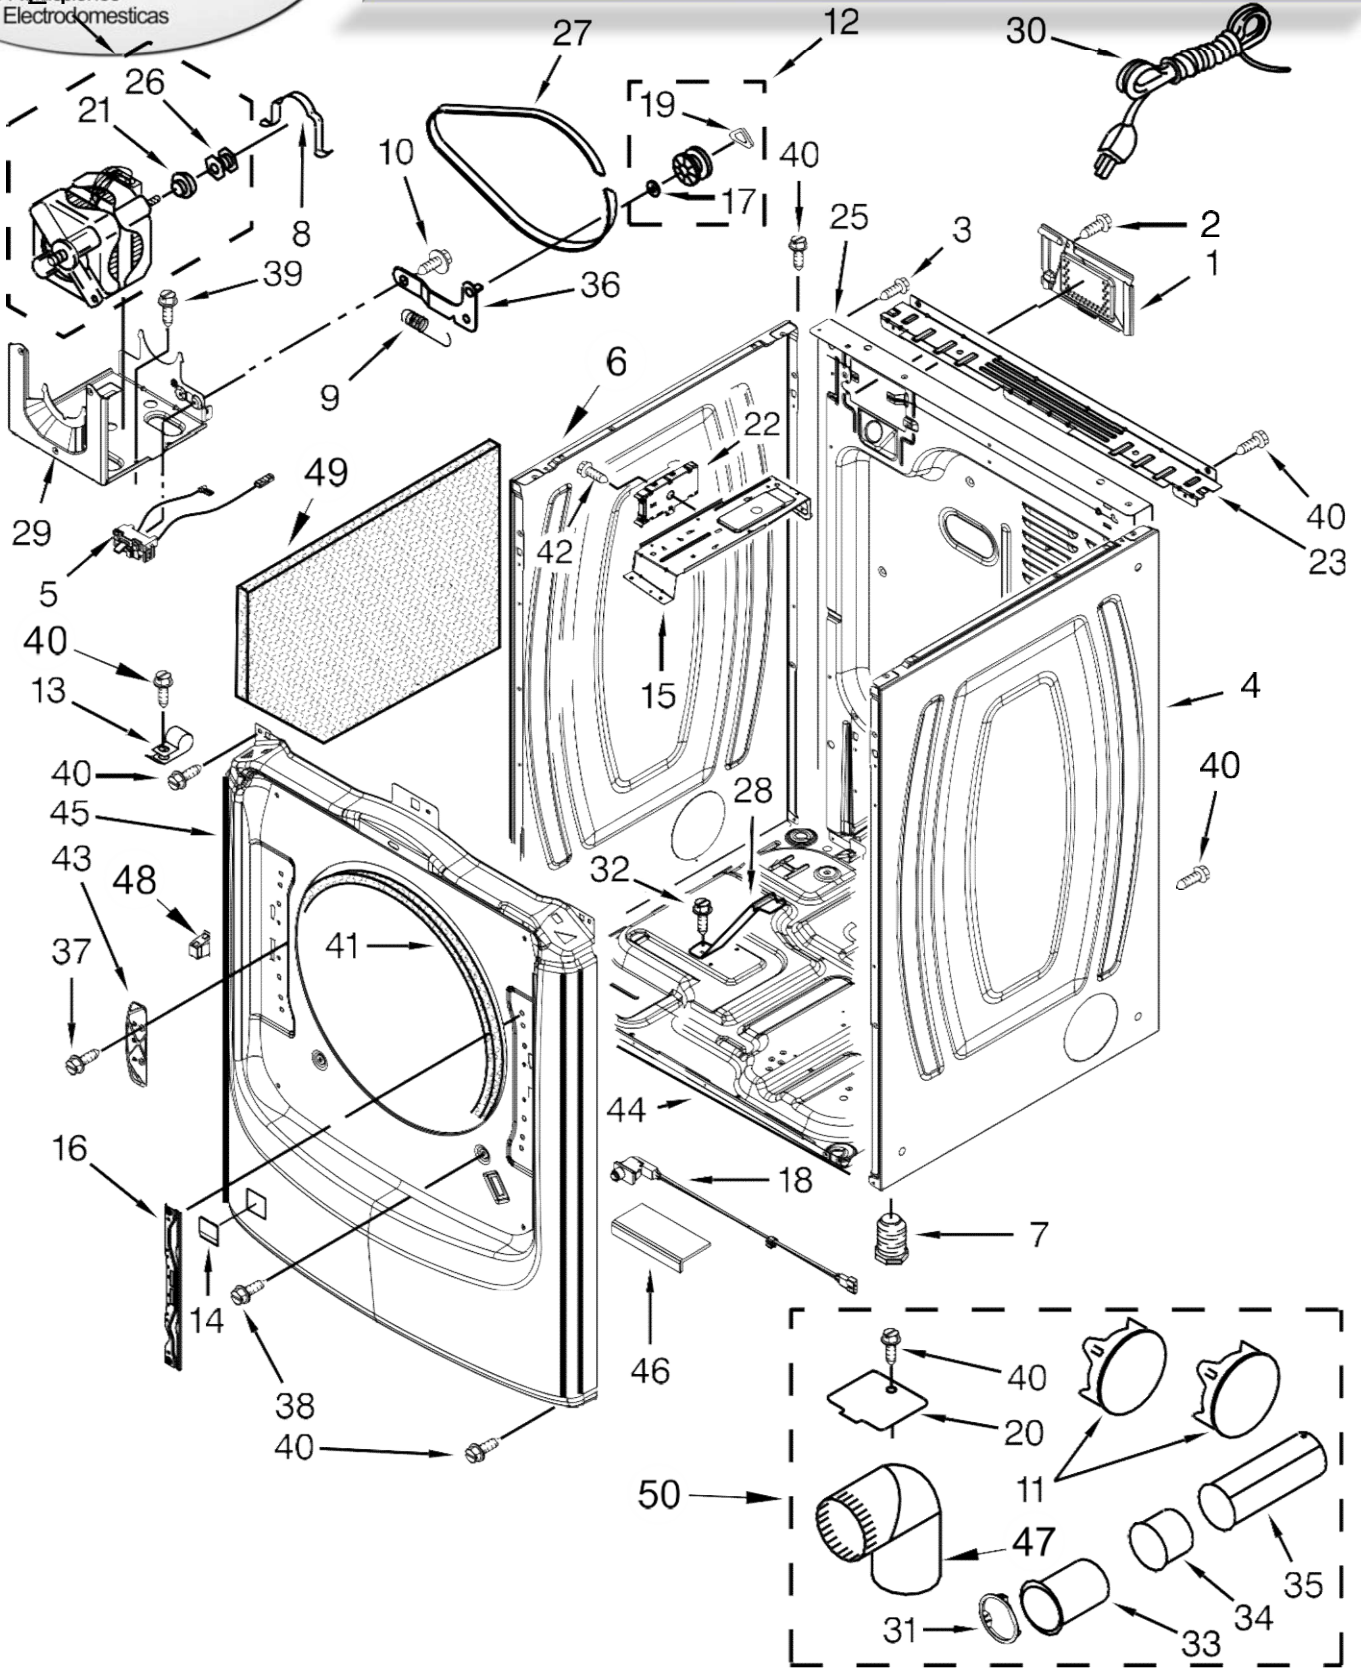

SECADORA MGD6000AW0

SECADORA MGD6000AW0

<u>Illus. No.</u>	<u>Part No.</u>	<u>Description</u>	<u>Illus. No.</u>	<u>Part No.</u>	<u>Description</u>
1	8317339	Cover, Terminal Block	29	W10242878	Bracket, Motor Mounting
2	3390631	Screw	30	W10440461	Cord, Power
3	8533974	Screw	31	W10344699	Collar, Duct
4		Panel, Side (R.H.)	32	693995	Screw
	W10469589	White	33	8563747	Pipe, Exhaust (Medium)
	W10469591	Granite	34	W10331278	Exhaust Pipe (Short)
5	W10411936	Switch, Broken Belt	35	8563749	Exhaust, Pipe (Long)
6		Panel, Side (L.H.)	36	3388674	Bracket, Idler
	W10468495	White	37	W10288126	Screw
	W10468501	Granite	38	3357011	Screw
7	3392100	Foot, Dryer	39	343641	Screw
	279810	Foot, Optional (Extended Length Package Of 2) (Not Included)	40	3390647	Screw
8	W10121316	Clamp, Motor Mount	41	3387242	Seal, Front Panel
9	W10446781	Spring, Idler	42	693995	Screw
10	3389420	Screw	43	W10208250	Strike, Door
11	W10404617	Plug, Multivent	44	8565046	Base, Cabinet
12	3388672	Pulley Assembly	45		Front Panel
13	3978776	Bracket, Gas Pipe		W10363954	White
14		Plug, Front Panel		W10363955	Granite
	8564457	White	46	W10215725	Cover, Door Switch
	W10301055	Granite	47	W10416072	4" - 90~ Elbow
15	W10259611	Bracket, Control	48	W10208401	Spring Catch Assembly
16	W10315109	Bracket, Door Hinge	49	W10123956	Panel, Dampening
17	W10121334	Washer			Optional Parts Not Included|Dryer Exhaust Kit|(For Side & Bottom Venting)
18	W10459029	Door Switch, Snap In	50	W10323246	Kit, 4-Way Venting
19	690997	Washer, Tri Ring			
20	W10354249	Plate, Cover			
21	3393657	Restrainer, Belt			
22	W10495882	Control Board			
23	W10208382	Panel, Rear			
24	W10396038	Motor Assembly			
25	W10487430	Panel, Rear			
26	3389729	Pulley, Motor			
27	W10112954	Belt, Drive			
28	8529757	Bracket, Burner