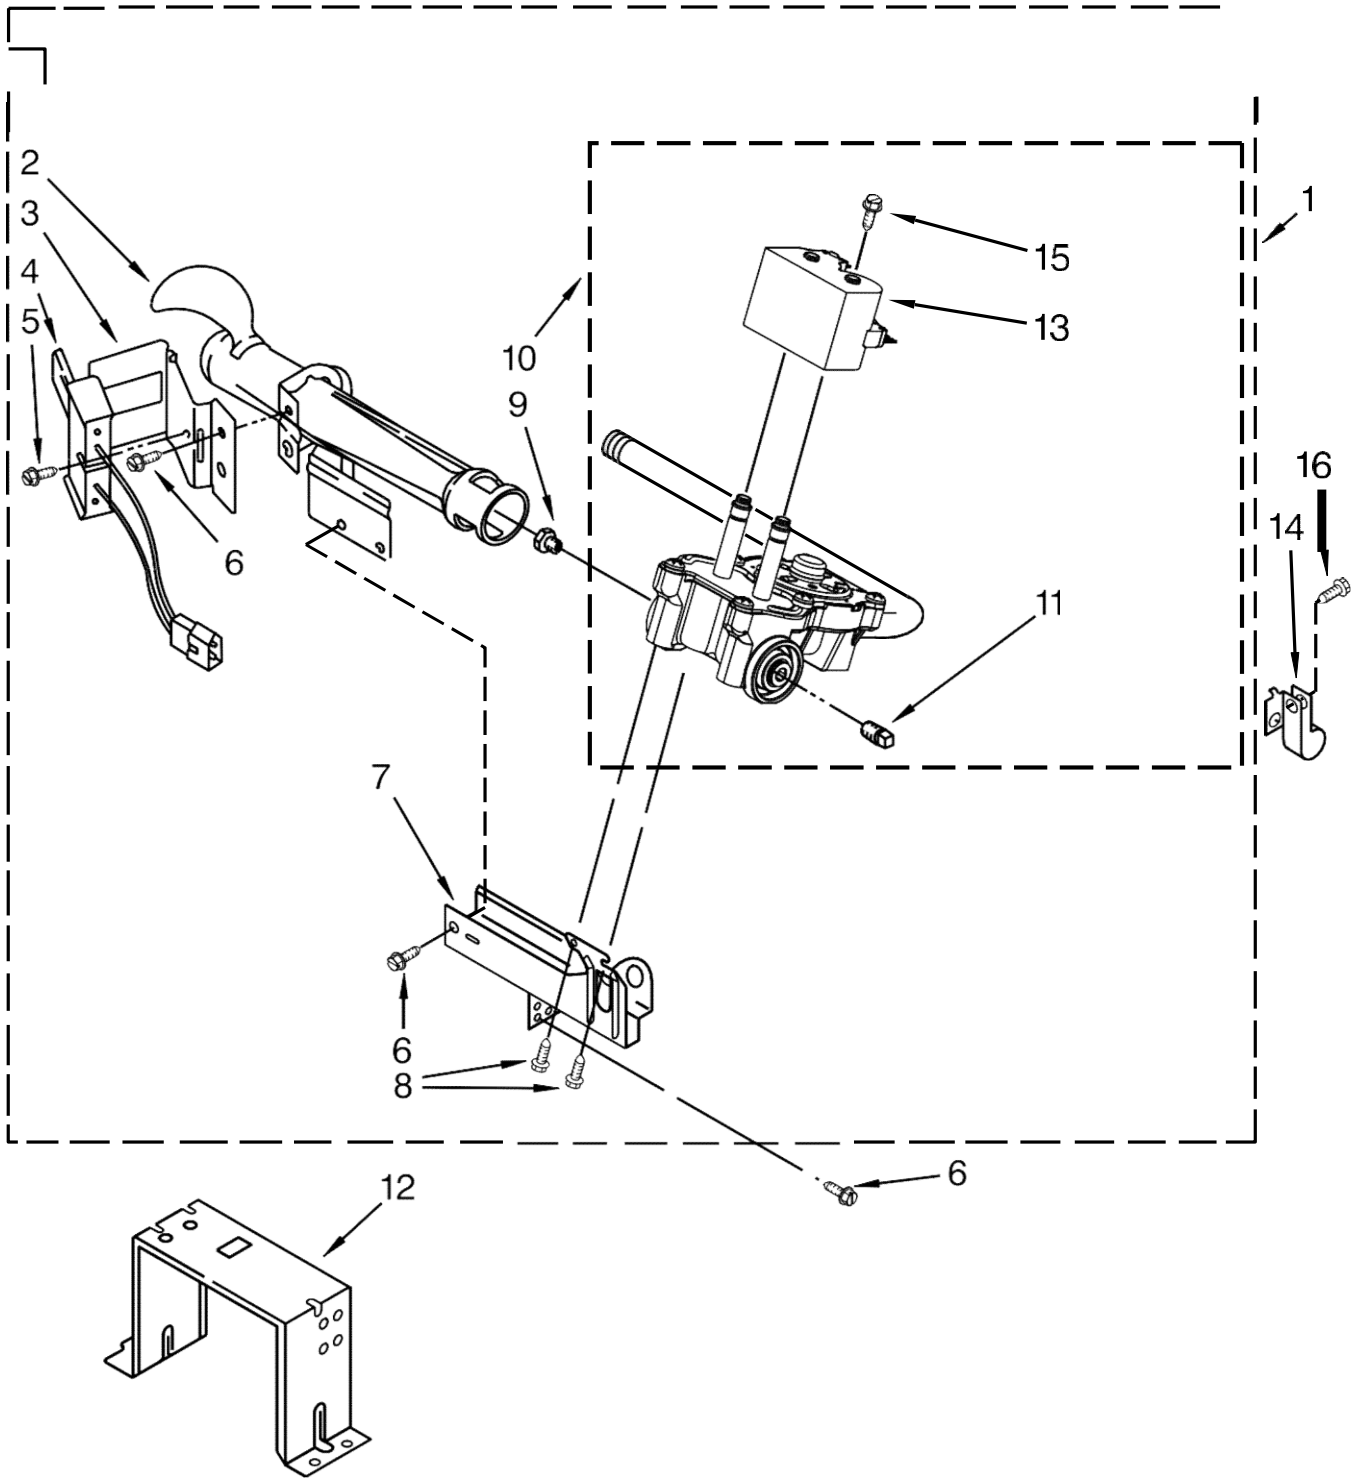

SECADORA MGD6000AW0

<u>Illus.</u> <u>No.</u>	<u>Part No.</u>	<u>Description</u>	<u>Illus.</u> <u>No.</u>	<u>Part No.</u>	<u>Description</u>
1	W10359271	Shaft, Drum Roller - Right Hand Thread	35	3401710	Jumper, TCO High Limit
2	3390647	Screw	36	W10128629	Shield, Blower
3	W10249422	Nozzle, Bracket Rear	37	W10044599	Clip, Push To Connect
4	W10298258	Harness, Sensor	38	3391018	Tie, Cable
5	W10295533	Air Duct Assembly	39	8577274	Thermistor
6	W10208422	Rear Deflector	40	W10277503	Nozzle & Screen Assembly
7	W10211950	Seal, Housing Outlet	41	W10211911	Housing, Blower
8	3934666	Nut, Hex	42	W10211896	Lint Duct Assembly
9	W10370972	Lint Screen	43	8573824	Funnel, Burner
10	W10219016	Door, Lint Screen	44	3391912	Thermostat, Hi Limit
11	W10460935	Drum Light Assembly-Led	45	338906	Sensor, Radiant
12	W10344699	Collar, Duct	46	3392519	Fuse, Thermal (91C)
13	W10044605	Coupling, Hose	47	3387230	Screw
14	693995	Screw	48	W10280771	Baffle, Drum
15	W10001120	Nut, Hex (Left Hand Thread)	49	W10211930	Bulkhead, Front Door Screen
16	8520836	Bulkhead, Rear	50	W10211903	Grille, Outlet
17	3387459	Washer	51	W10346403	Valve, Water Inlet
18	W10359272	Shaft, Drum Roller - Left Hand Thread	52	W10346402	Bracket, Valve
19	690997	Washer, Tri Ring	53	W10347739	Nozzle & Hose Assembly
20	W10314171	Roller, Support	54	W10348621	Hose, Rear Nylon
21	W10342188	Exhaust Pipe	55	W10419068	Thermistor, Gas Inlet
22	W10219012	Outlet Grill & Housing Assembly	56	8529007	Plug, Rear Bulkhead
23	W10184825	Cover, Inlet Valve	57	697770	Seal, Plate Cover
24	W10280779	Drum Assembly Complete	58	W10219013	Housing & Door Assembly
25	W10219342	Screw	59	W10219015	Spring, Lint Screen Door
26	W10273050	Seal, Drum Front	60	W10336486	Connector, Hose -"Y"
27	W10414388	Clip, Lint Duct			
28	90767	Screw			
29	8573713	Cut-Off, Thermal			
30	697694	Seal, Drum			
31	3387223	Sensor, Electrode			
32	W10211901	Collar Assembly			
33	W10211899	Seal, Blower Cover			
34	W10211915	Wheel, Blower			

SECADORA MGD6000AW0