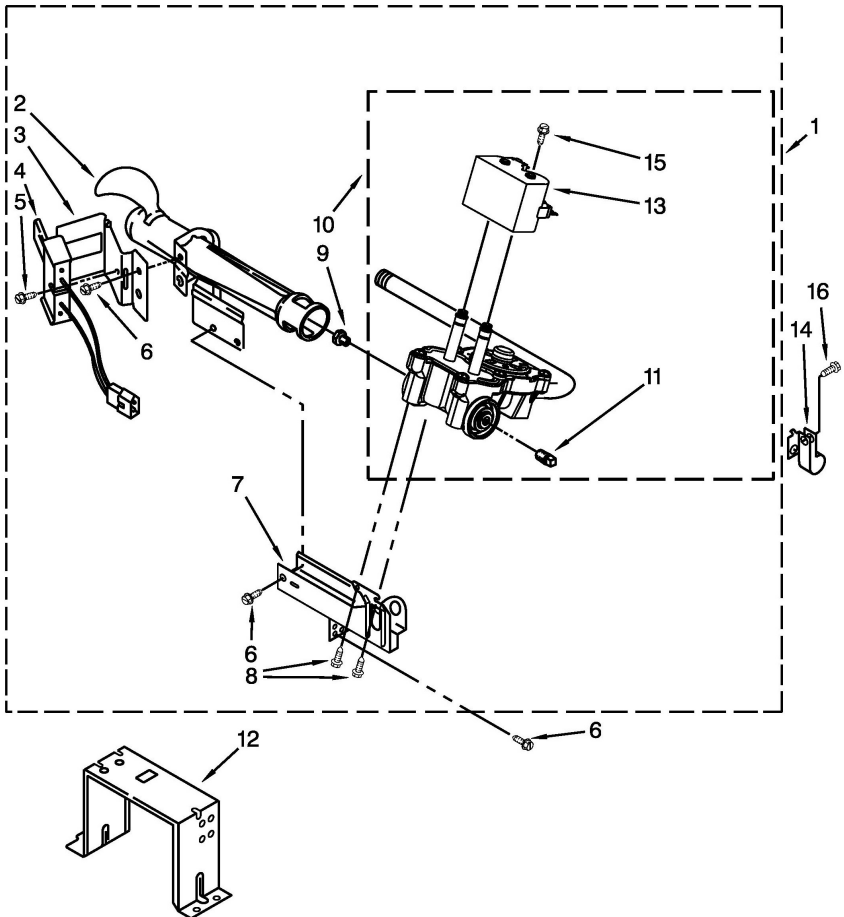

W10307147 BURNER ASSEMBLY PARTS

USE WITH TYPE 1 - NATURAL, TYPE 2 - MIXED,
AND TYPE 4 - LIQUEFIED PROPANE AND BUTANE GASES

Distribuidor Autorizado

SurteRápido.com

Venta de Refacciones
Electrodomesticas

Secadora Maytag MGD7000XG0

No. Ilus.	DESCRIPCIÓN	No. de Parte
NI	FOLLOWING PARTS NOT ILLUSTRATED,	N/P
NI	CONVERSION KIT (TYPE 1 AND 2)	W10307153
1	BURNER ASSEMBLY	W10307147
2	Tube, Burner	688617
3	Bracket, Ignitor	694298
4	Ignitor	686590
5	SCREW	3393909
6	SCREW	343641
7	Base, Burner	3389871
8	SCREW	3387057
9	TYPE 1 (NATURAL)	15418
10	VALVE, GAS 60 HZ. (COMPLETE)	W10175144
11	PIPE PLUG	W10295523
12	Bracket, Support	3389889
13	COIL (60 HZ)	W10328463
14	Bracket, Gas Pipe	3978776
15	SCREW	326049536
16	SCREW	3390647