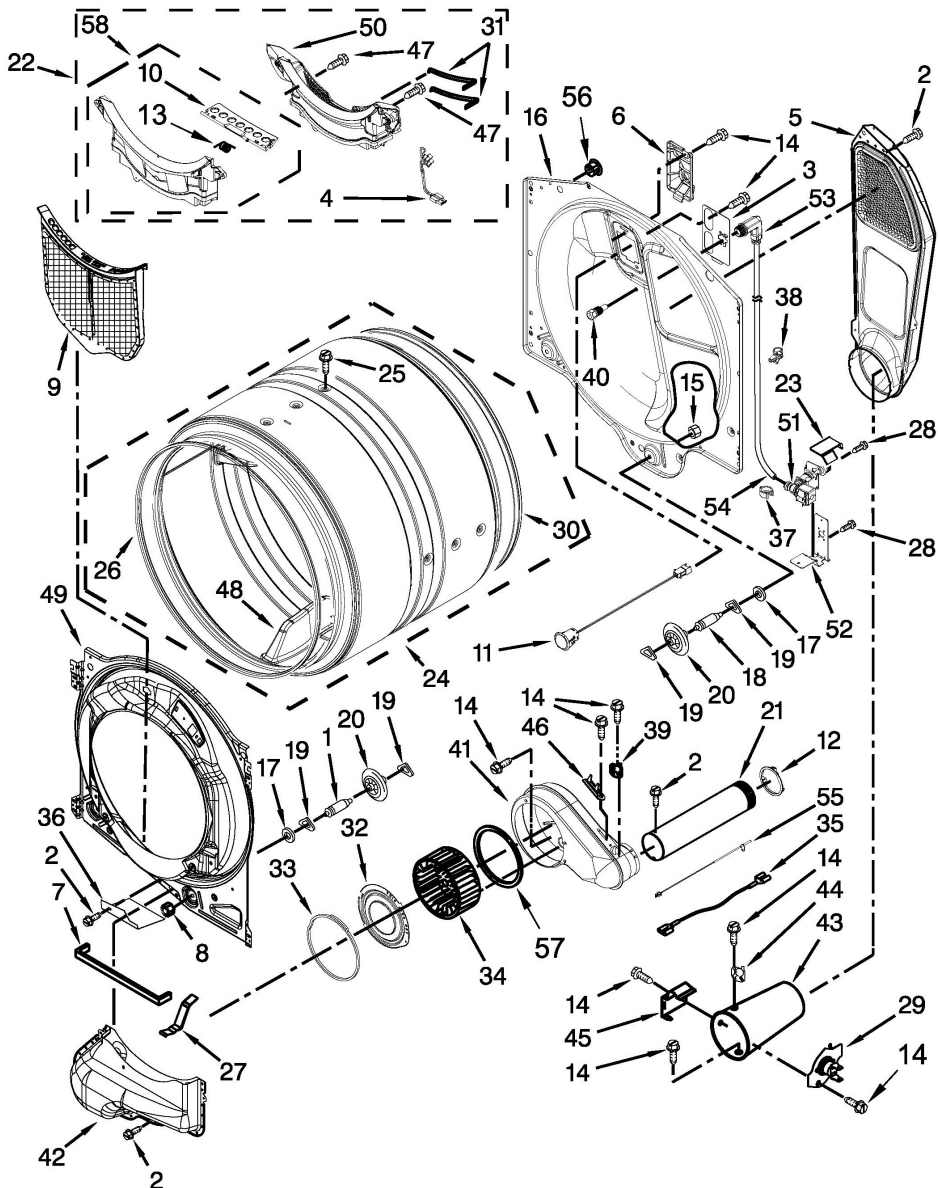

Distribuidor Autorizado

SurteRápido.com

Venta de Refacciones
Electrodomesticas

Secadora Maytag MGD7000XG0

BULKHEAD PARTS

Distribuidor Autorizado

SurteRápido.com

Venta de Refacciones
Electrodomesticas

Secadora Maytag MGD7000XG0

No. Ilus.	DESCRIPCIÓN	No. de Parte
1	SHAFT, DRUM ROLLER RIGHT HAND T.	W10359271
2	SCREW	3390647
3	NOZZLE, BRACKET REAR	W10249422
4	HARNESS, SENSOR	W10298258
5	ASSEMBLY, AIR DUCT	W10295533
6	REAR DEFLECTOR	W10208422
7	SEAL, HOUSING OUTLET	W10211950
8	NUT, HEX	3934666
9	LINT SCREEN	W10370972
10	DOOR, LINT SCREEN	W10219016
11	DRUM LIGHT ASSEMBLY-LED	W10236079
12	COLLAR, DUCT	W10344699
13	SPRING, LINT SCREEN DOOR	W10219015
14	Screw	693995
15	NUT, HEX (LEFT HAND THREAD)	W10001120
16	BULKHEAD, REAR	W10211946
17	WASHER	3387459
18	SHAFT, DRUM ROLLER - LEFT HAND T.	W10359272
19	WASHER, TRI RING	W10512946
20	ROLLER, SUPPORT	W10314171
21	EXHAUST PIPE	W10342188
22	ASSEMBLY, OUTLET GRILL& HOUSING	W10219012
23	COVER, INLET VALVE	W10530670
24	DRUM ASSEMBLY COMPLETE	W10280782
25	SCREW	W10219342
26	SEAL, DRUM FRONT	W10273050
27	CLIP, LINT DUCT	W10306123