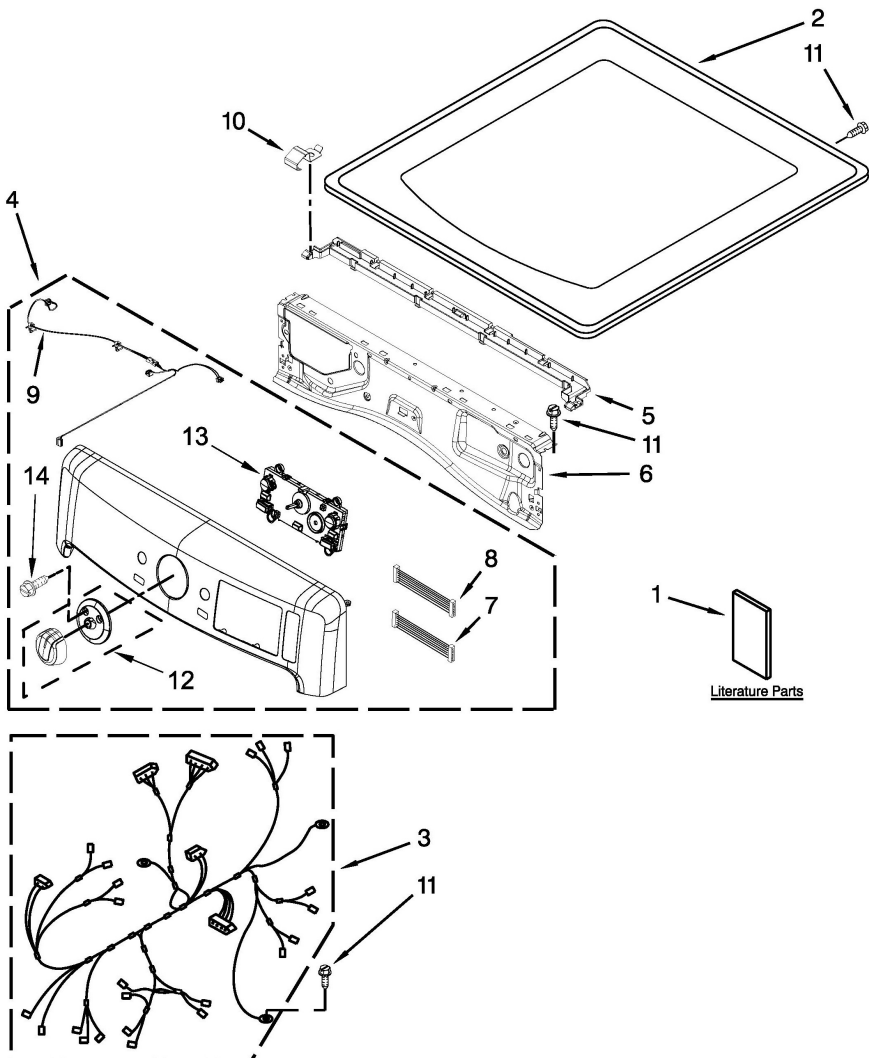

Distribuidor Autorizado

SurteRápido.com

Venta de Refacciones
Electrodomesticas

Secadora Maytag MGD7000XG0

TOP AND CONSOLE PARTS

Distribuidor Autorizado

SurteRápido.com

Venta de Refacciones
Electrodomesticas

Secadora Maytag MGD7000XG0

No. Ilus.	DESCRIPCIÓN	No. de Parte
1	INSTALLATION INSTRUCTIONS	W10057364
1	WIRING DIAGRAM	W10297011
1	USE AND CARE GUIDE	W10312954
1	TECH SHEET	W10316958
2	TOP (WHITE)	W10208383
2	TOP (COSMETALLIC)	W10301057
2	TOP (RED)	W10337792
3	HARNESS, MAIN	W10355891
4	CONSOLE ASSEMBLY (WHITE)	W10350669
4	CONSOLE ASSEMBLY (RED)	W10350671
4	CONSOLE ASSEMBLY (COSMETALLIC)	W10350673
5	CHANNEL, WATER	W10317570
6	BRACKET, CONSOLE	W10208198
7	HARNESS, JUMPER	W10309986
8	HARNESS, JUMPER	W10309987
9	CABLE, USER INTERFACE	W10267833
10	CLIP, SPRING	W10317566
11	SCREW	3390647
12	KIT, KNOB AND INLAY	W10514146
13	UI, CENTER (INCLUD KNOB AND INLAY)	W10348583
14	SCREW	W10146359