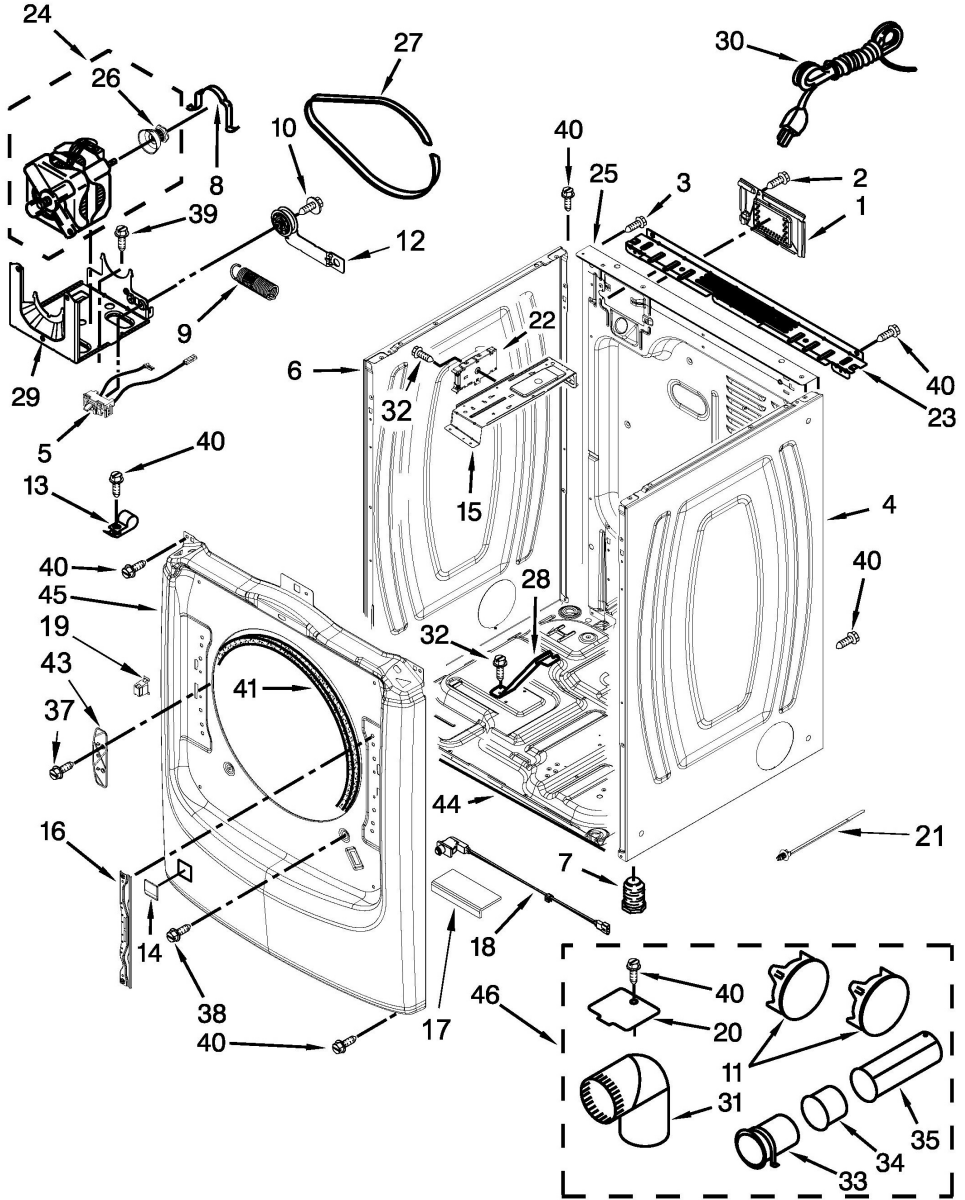

Distribuidor Autorizado

SurteRápido.com

Venta de Refacciones
Electrodomesticas

Secadora Maytag MGD7000XG0

CABINET PARTS

Distribuidor Autorizado

SurteRápido.com

Venta de Refacciones
Electrodomesticas

Secadora Maytag MGD7000XG0

No. Ilus.	DESCRIPCIÓN	No. de Parte
NI	FOOT, OPTIONAL EXTENDED LENGTH	279810
1	COVER, TERMINAL BLOCK	8317339
2	SCREW	3390814
3	SCREW	8533974
4	PANEL, SIDE (R.H.) (WHITE)	W10280028
4	PANEL, SIDE (R.H.) (COSMETALLIC)	W10301061
4	PANEL, SIDE (R.H.) (RED)	W10337791
5	SWITCH, BROKEN BELT	W10246525
6	Panel, Side (L.H.) (White)	W10192435
6	PANEL, SIDE (L.H.) (COSMETALLIC)	W10301058
6	PANEL, SIDE (L.H.) (RED)	W10337789
7	Foot, Dryer	3392100
8	CLAMP, MOTOR MOUNT	W10121316
9	SPRING, IDLER	W10446781
10	SCREW	3389420
11	PLUG, MULTIVENT (MIDNIGHT GREY)	W10404617
12	ASSEMBLY, IDLER	W10547287
13	Bracket, Gas Pipe	3978776
14	Plug, Front Panel (White)	8564457
14	PLUG, FRONT PANEL (RED)	W10256411
14	PLUG, FRONT PANEL (COSMETALLIC)	W10301055
15	BRACKET, CONTROL	W10259611
16	BRACKET, DOOR HINGE	W10315109
17	Cover, Door Switch	W10215725
18	ASSEMBLY, DOOR SWITCH	W10295361
19	ASSEMBLY, SPRING CATCH	W10208401
20	PLATE, COVER	W10354249