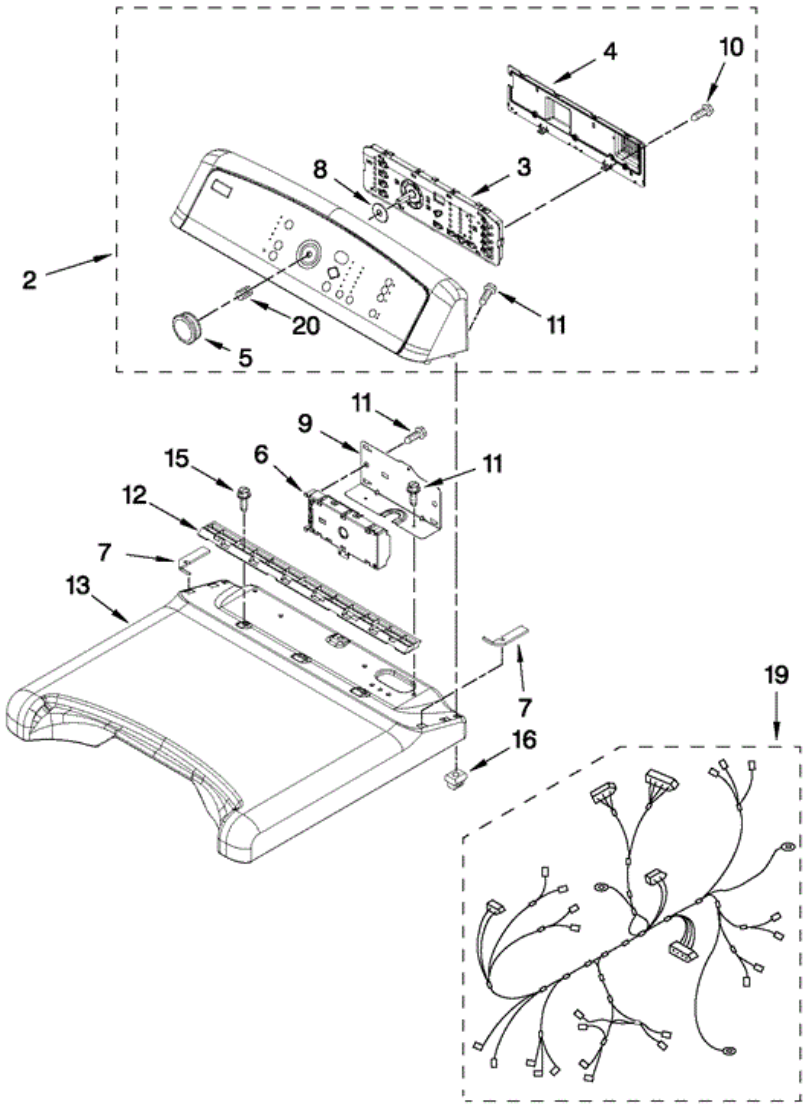

MGDB850WL0 TABLERO

MGDB850WL0 TABLERO

2	W10252468	CONSOLE ASSEMBLY (WHITE)
2	W10252469	CONSOLE ASSEMBLY (SILVER)
2	W10252470	CONSOLE ASSEMBLY (RED)
2	W10252471	CONSOLE ASSEMBLY (BLACK)
3	W10336131	ASSEMBLY, USER INTERFACE
4	W10051124	COVER, UI ASSEMBLY
5	W10051126	KNOB ASSEMBLY
6	W10111620	CONTROL ELECTRONIC
7	W10219694	SEAL, TOP (RIGHT HAND)
7	W10219695	SEAL, TOP (LEFT HAND)
8	8572039	SEAL, UI
9	8563853	BRACKET, MACHINE CONTROLLER
10	W10003770	SCREW
11	W10131402	SCREW
12	W10110295	BRACKET, CONSOLE
13	W10223157	TOP (WHITE)
13	W10223158	TOP (BLACK)
13	W10283288	TOP (RED)
13	W10283289	TOP (SILVER)
15	337686	SCREW, 8-18 X 1/2
16	W10112673	CLIP, CONSOLE
19	W10319803	HARNESS, WIRING MAIN
20	W10153920	SPRING, KNOB

Distribuidor Autorizado

SurteRápido.com

Venta de Refacciones
Electrodomesticas

MGDB850WL0 GABINETE

MGDB850WLO GABINETE

1	W10007520	CLIP, GROUND
2	8544753	BRACKET, BURNER
3	3390631	SCREW, 10-16 X 3/8
4	8558833	PLATE, COVER TERMINAL BLOCK
5	8564012	SWITCH, ASSEMBLY
6	344020	CORD, POWER
7	W10223154	CABINE (WHITE)
7	W10223155	CABINE (BLACK)
7	W10283291	CABINE (RED)
7	W10283292	CABINE (SILVER)
8	3392100	FOOT, DRYER
9	660658	CLAMP, MOTOR (2)
10	3387374	SPRING, IDLER
11	3389420	RETAINER, IDLER
12	W10123956	SOUND PANEL
13	8547160	PULLEY ASSEMBLY
14	W10201446	BRACKET, GAS PIPE
15	W10224768	SEAL, SPILL GUARD FOAM
16	8539892	WIRE-MOTOR TO-BELT-SWITCH
17	W10323735	BADGE ASSEMBLY
18	W10167613	WIRE, BELT SWITCH (TO PROTECTOR)
19	3394083	CLIP, FRONT PANEL (2)
20	8564010	SWITCH & ACTUATOR ASSEMBLY
21	8579717	HINGE & PIN ASSEMBLY (WHITE)
21	W10111912	HINGE & PIN ASSEMBLY (BLACK)
21	W10252472	HINGE & PIN ASSEMBLY (SILVER)
21	W10252473	HINGE & PIN ASSEMBLY (RED)
22	W10111858	WINDOW, OUTER
23	8564011	BRACKET, SWITCH
25	W10111880	BEZEL
26	3393657	RESTRAINER, BELT
27	W10136932	MOTOR, ASSEMBLY 60 HZ.
28	W10140148	PANEL, REAR