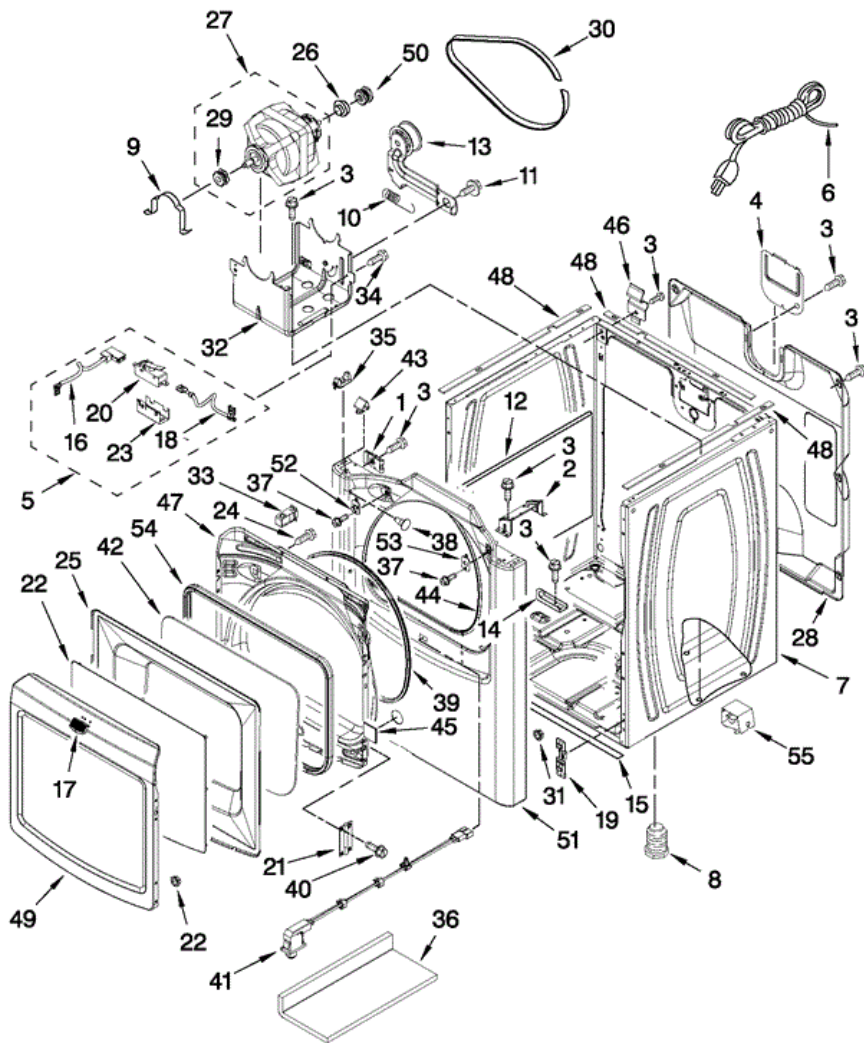

MGDB850WL0 TABLERO

MGDB850WL0 TABLERO

2	W10252468	CONSOLE ASSEMBLY (WHITE)
2	W10252469	CONSOLE ASSEMBLY (SILVER)
2	W10252470	CONSOLE ASSEMBLY (RED)
2	W10252471	CONSOLE ASSEMBLY (BLACK)
3	W10336131	ASSEMBLY, USER INTERFACE
4	W10051124	COVER, UI ASSEMBLY
5	W10051126	KNOB ASSEMBLY
6	W10111620	CONTROL ELECTRONIC
7	W10219694	SEAL, TOP (RIGHT HAND)
7	W10219695	SEAL, TOP (LEFT HAND)
8	8572039	SEAL, UI
9	8563853	BRACKET, MACHINE CONTROLLER
10	W10003770	SCREW
11	W10131402	SCREW
12	W10110295	BRACKET, CONSOLE
13	W10223157	TOP (WHITE)
13	W10223158	TOP (BLACK)
13	W10283288	TOP (RED)
13	W10283289	TOP (SILVER)
15	337686	SCREW, 8-18 X 1/2
16	W10112673	CLIP, CONSOLE
19	W10319803	HARNESS, WIRING MAIN
20	W10153920	SPRING, KNOB

Distribuidor Autorizado

SurteRápido.com

Venta de Refacciones
Electrodomesticas

MGDB850WL0 GABINETE

MGDB850WLO GABINETE

1	W10007520	CLIP, GROUND
2	8544753	BRACKET, BURNER
3	3390631	SCREW, 10-16 X 3/8
4	8558833	PLATE, COVER TERMINAL BLOCK
5	8564012	SWITCH, ASSEMBLY
6	344020	CORD, POWER
7	W10223154	CABINE (WHITE)
7	W10223155	CABINE (BLACK)
7	W10283291	CABINE (RED)
7	W10283292	CABINE (SILVER)
8	3392100	FOOT, DRYER
9	660658	CLAMP, MOTOR (2)
10	3387374	SPRING, IDLER
11	3389420	RETAINER, IDLER
12	W10123956	SOUND PANEL
13	8547160	PULLEY ASSEMBLY
14	W10201446	BRACKET, GAS PIPE
15	W10224768	SEAL, SPILL GUARD FOAM
16	8539892	WIRE-MOTOR TO-BELT-SWITCH
17	W10323735	BADGE ASSEMBLY
18	W10167613	WIRE, BELT SWITCH (TO PROTECTOR)
19	3394083	CLIP, FRONT PANEL (2)
20	8564010	SWITCH & ACTUATOR ASSEMBLY
21	8579717	HINGE & PIN ASSEMBLY (WHITE)
21	W10111912	HINGE & PIN ASSEMBLY (BLACK)
21	W10252472	HINGE & PIN ASSEMBLY (SILVER)
21	W10252473	HINGE & PIN ASSEMBLY (RED)
22	W10111858	WINDOW, OUTER
23	8564011	BRACKET, SWITCH
25	W10111880	BEZEL
26	3393657	RESTRAINER, BELT
27	W10136932	MOTOR, ASSEMBLY 60 HZ.
28	W10140148	PANEL, REAR