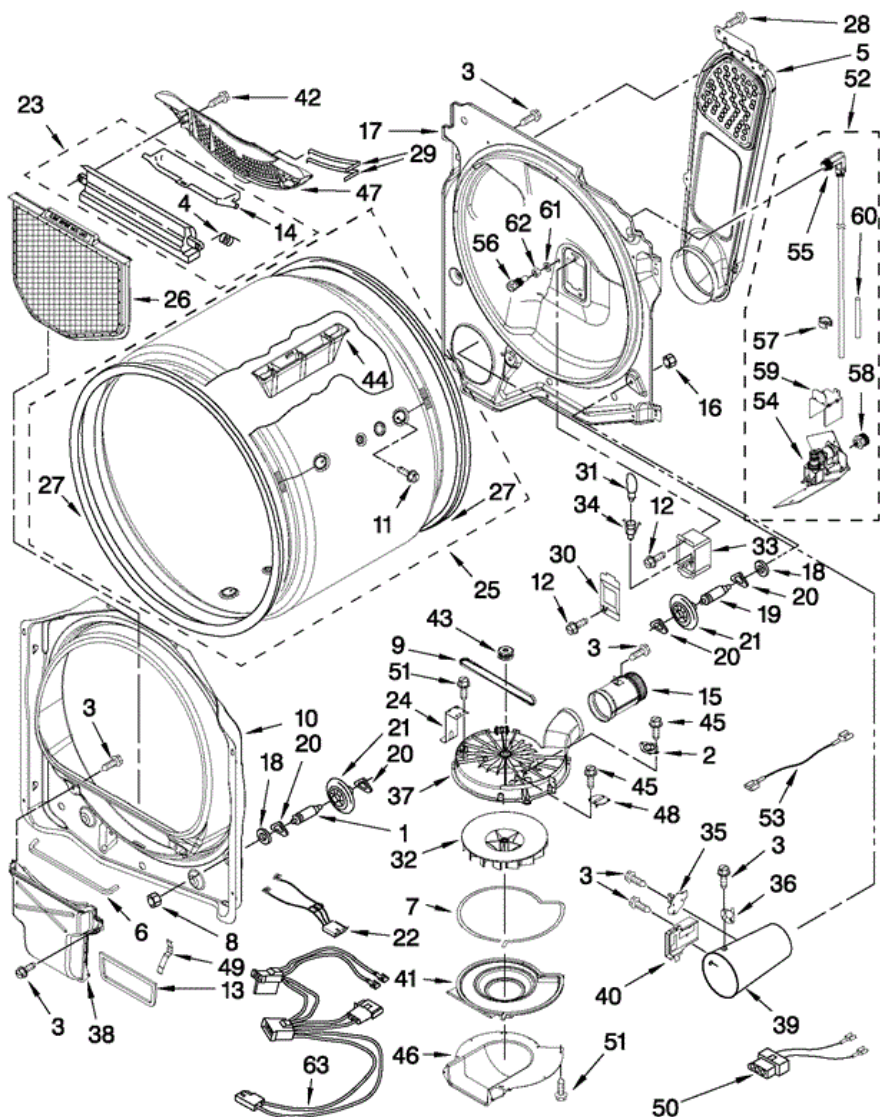

29	W10139247	PULLEY, BLOWER
30	W10136934	BELT, DRIVE
31	8578560	HOLE, PLUG (CABINET BASE)
32	8547158	BRACKET, MOTOR
33	W10111905	DOOR CATCH ASSEMBLY
35	8568303	LOCATOR, SNAP-DOWN (2)
36	W10215725	COVER, DOOR SWITCH
37	3400805	SCREW, 8-18 X.375
38	W10144494	PLUG, HOLE
39	W10221653	SEAL, DOOR
40	342055	SCREW, 8-18 X .50
41	W10201785	DOOR SWITCH ASSEMBLY
42	W10111857	GLASS, INNER DOOR
43	8576625	LOCK, TOP FRONT
44	W10044490	SEAL, FRONT PANEL
45	8564457	PLUG, FRONT PANEL (WHITE)
45	8573008	PLUG, FRONT PANEL (BLACK)
45	W10249704	PLUG, FRONT PANEL (SILVER)
45	W10256411	PLUG, FRONT PANEL (RED)
46	238088	HINGE, TOP (2)
47	W10111878	DOOR, INNER (WHITE)
47	W10111900	DOOR, INNER (SILVER)
47	W10111910	DOOR, INNER (BLACK)
47	W10252475	DOOR, INNER (RED)
48	W10316529	FOAM SEAL (IEC)
49	W10111875	DOOR, OUTER (WHITE)
49	W10111909	DOOR, OUTER (BLACK)
49	W10252478	DOOR, OUTER (SILVER)
49	W10252479	DOOR, OUTER (RED)
50	W10136930	PULLEY, DRUM MOTOR
51	W10235342	PANEL, FRONT (WHITE)
51	W10235343	PANEL, FRONT (BLACK)
51	W10283296	PANEL, FRONT (SILVER)
51	W10283299	PANEL, FRONT (RED)
52	W10111906	STRIKE & PLATE ASSEMBLY
53	W10111888	PLUG, STRIKE
54	W10111859	GASKET-GLASS INNER
55	W10183818	COVER-GAS VALVE

Distribuidor Autorizado

SurteRápido.com

Venta de Refacciones
Electrodomesticas

MGDB850WL0 TAMBOR