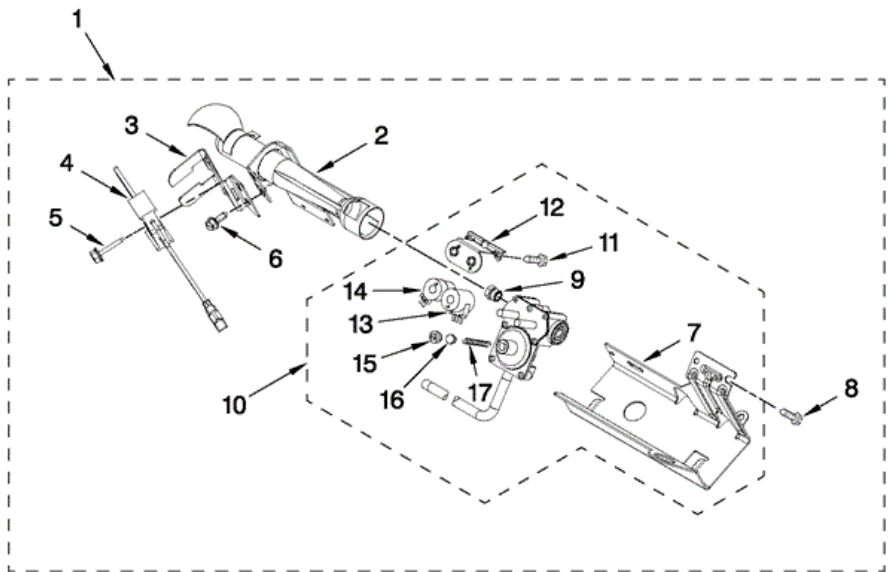

34	W10214261	SOCKET, ASSEMBLY
35	8573713	THERMAL CUT-OFF
36	3391912	THERMOSTAT,HIGH LIMIT
37	W10256512	HOUSING, BLOWER
38	8544786	LINT DUCT ASSEMBLY
39	8573824	FUNNEL-BURNER
40	338906	SENSOR, RADIANT
41	8544719	COVER, BLOWER (INCLUDES NO.7)
42	3387230	SCREW, 10-16 X 13/16
43	8544739	PULLEY, BLOWER
44	8563860	BAFFLE, DRUM
45	3350424	SCREW
46	8544718	DUCT, INLET BLOWER
47	8544723	GRILL, OUTLET
48	3390719	THERMAL FUSE
49	8573070	CLIP, LINT DUCT
50	353424	HOUS-3 CKT.093 RCP
51	97787	SCREW,11-16X.750
52	W10130506	VALVE & HOSE ASSEMBLY, COMPLETE
53	3401710	JUMPER-TCO HI-LIMIT
54	W10129424	VALVE & BRACKET ASSEMBLY
55	W10348593	NOZZLE & HOSE ASSEMBLY (INCL.ITEMS 56, 57 58, 59)
56	W10277503	NOZZLE & SCREEN ASSEMBLY
57	W10044599	CLIP, PUSH-TO-CONNECT
58	W10044605	COUPLING, HOSE
59	W10160575	COVER, MYST VALVE
60	W10345257	SLEEVE, TUBE
61	W10044579	WASHER, NOZZLE
62	W10044628	NUT, 9/16 - 24
63	3401850	HARNES, GAS

MGDB850WL0 QUEMADOR