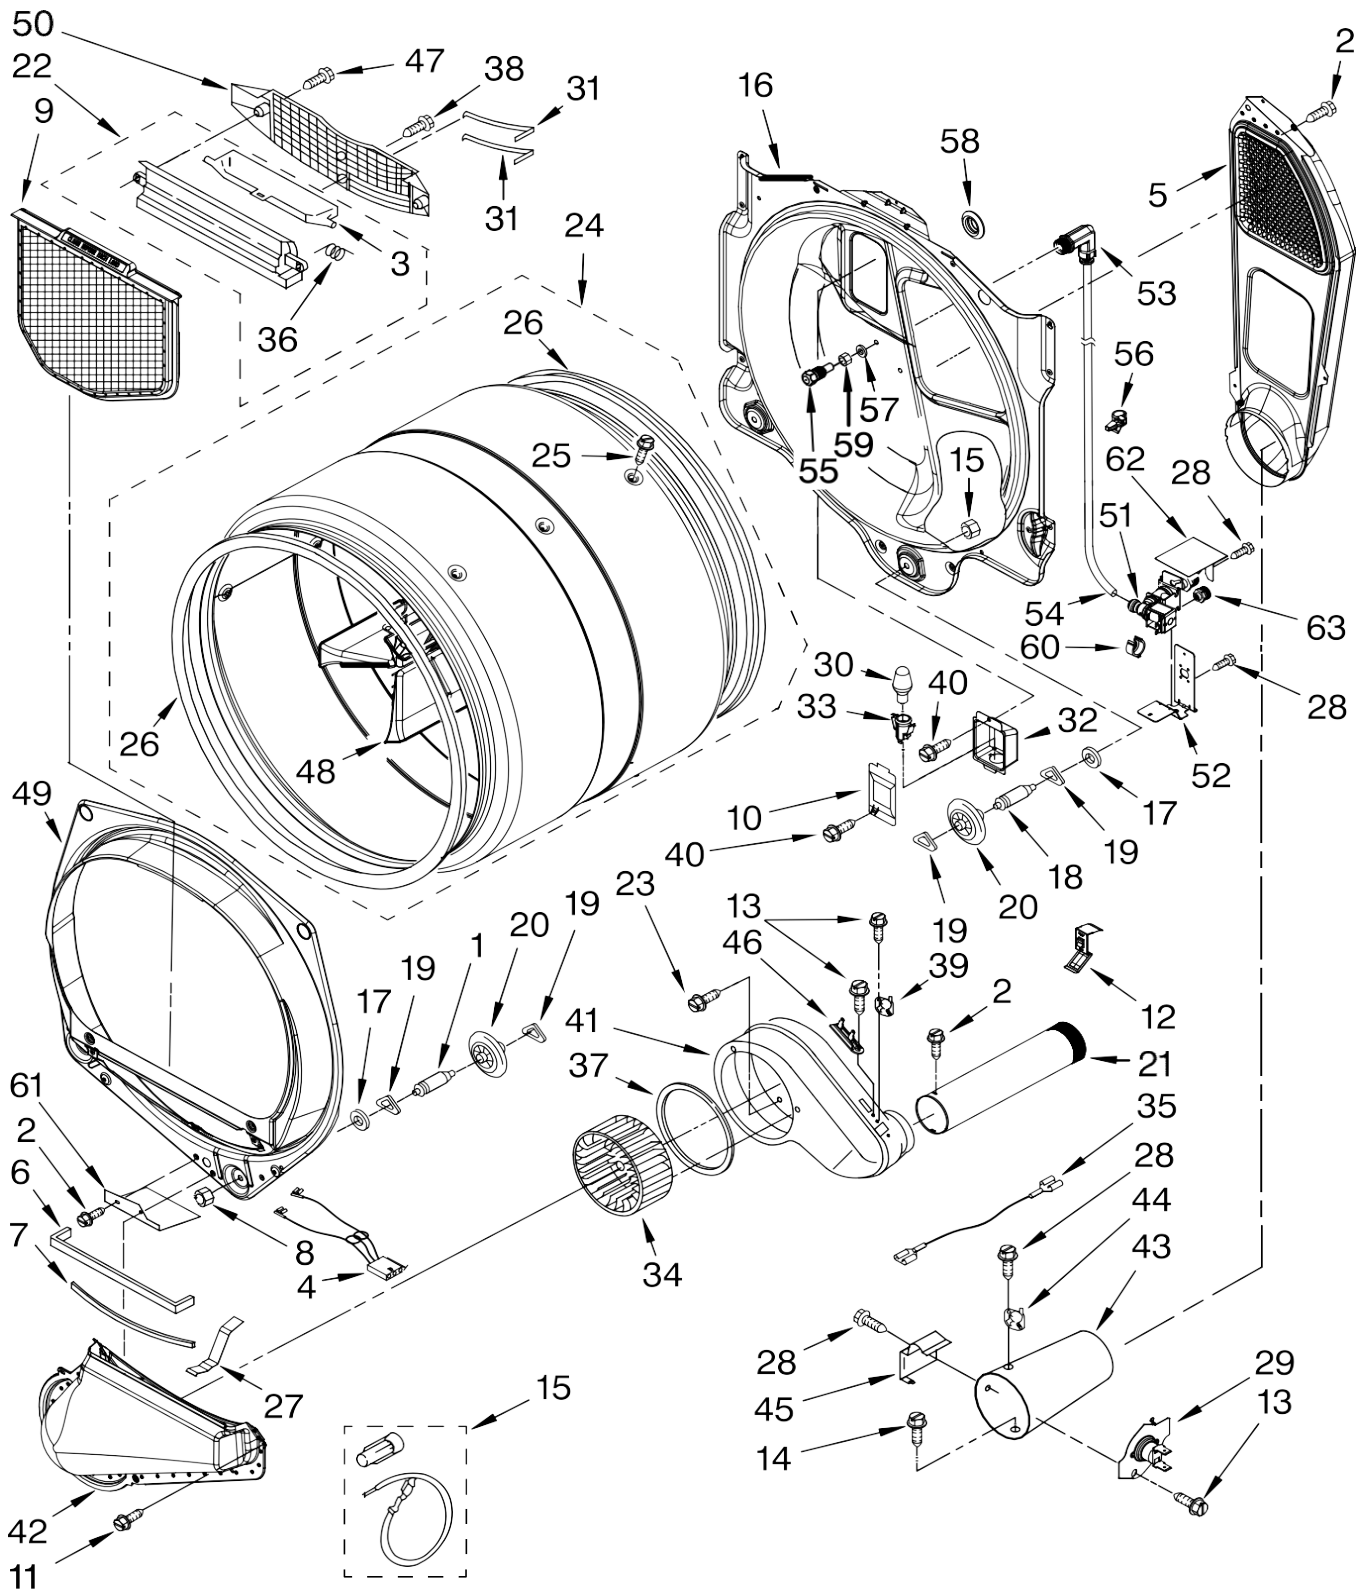

Secadora Maytag MGDE900VJ0

Illus. No.	Part No.	DESCRIPTION
1	8575324	Shaft, R.H. Thread
2	3390647	Screw, 8-18 x 1/2
3	W10153413	Door, Lint Screen
4	3406653	Harness, Sensor
5	3394346	Air Duct Assembly
6	697813	Seal, Outlet Housing
7	697814	Seal, Drum Front
	3934666	Nut, 3/8 x 16(R.H.)
9	W10049370	Lint, Screen
10	3402841	Lens, Drum Light
11	359625	Screw, 8-18 x 1/2
12	8572105	Clip, Exhaust Pipe
13	8533971	Screw, 8-18 x 5/16
14	693995	Screw, 8-18 x 3/8
15	W10001120	Nut, 3/8-16(L.H.)
16	W10124071	Bulkhead, Rear
17	3387459	Washer, Support
18	8575325	Shaft, L.H. Thread
19	690997	Ring, Tri
20	8536973	Roller, Support
21	8066224	Exhaust Pipe
22	W10153423	Housing, Outlet
23	489463	Screw, 8-18 x 5/8

Illus. No.	Part No.	DESCRIPTION
24	W10181467	Complete Drum Assembly
25	W10219342	Screw, 8-16 x 1/2
26	W10166807	Seal, Drum
27	8066208	Clip-Spring
28	90767	Screw, 8-18 x 3/8
29	8573713	Thermal-Cutoff
30	3406124	Bulb, Light
31	3387223	Electrode, Sensor
32	8578825	Bracket, Drum Light
33	W10136369	Socket Assembly
34	697772	Wheel, Blower
35	3401710	Jumper-Tco Hi-Limit
36	3394986	Spring, Lint Screen Door
37	697770	Seal, Cover Plate
38	695240	Screw, 8-18 x 1/2
39	8577274	Thermistor
40	487909	Screw, 8-15 x 1/2
41	8544362	Housing, Blower
42	8066168	Lint Duct Assembly
43	8573824	Funnel, Burner
44	3391912	Thermostat Hi Limit
45	338906	Sensor, Radiant
46	3392519	Thermal-Fuse (91C)
47	3387230	Screw, 10-16 x 1

Illus. No.	Part No.	DESCRIPTION
48	697693	Baffle, Drum
49	8519245	Bulkhead, Front
50	W10153412	Grille, Outlet
51	W10044596	Valve, Water Inlet (Includes Illus, 52 & 62)
52	W10044597	Bracket, Valve
53	W10044606	Nozzle & Hose Assembly (Includes Illus, 28,55,56,57,59)
54	W10044598	Hose (Not Servicable included with illus. 53)
55	W10044629	Nozzle & Screen Assembly
56	3391018	Tie Cable
57	W10044579	Washer, Nozzle
58	8529007	Plug, Hole
59	W10044628	Brass Nut
60	W10044615	Clip, Push-To-Connect
61	W10128629	Shield, Blower Housing (Includes, Illus. 2)
62	W10184825	Cover, Inlet Valve
63	W10044605	Coupling, Hose

FOR ORDERING INFORMATION REFER TO PARTS PRICE LIST