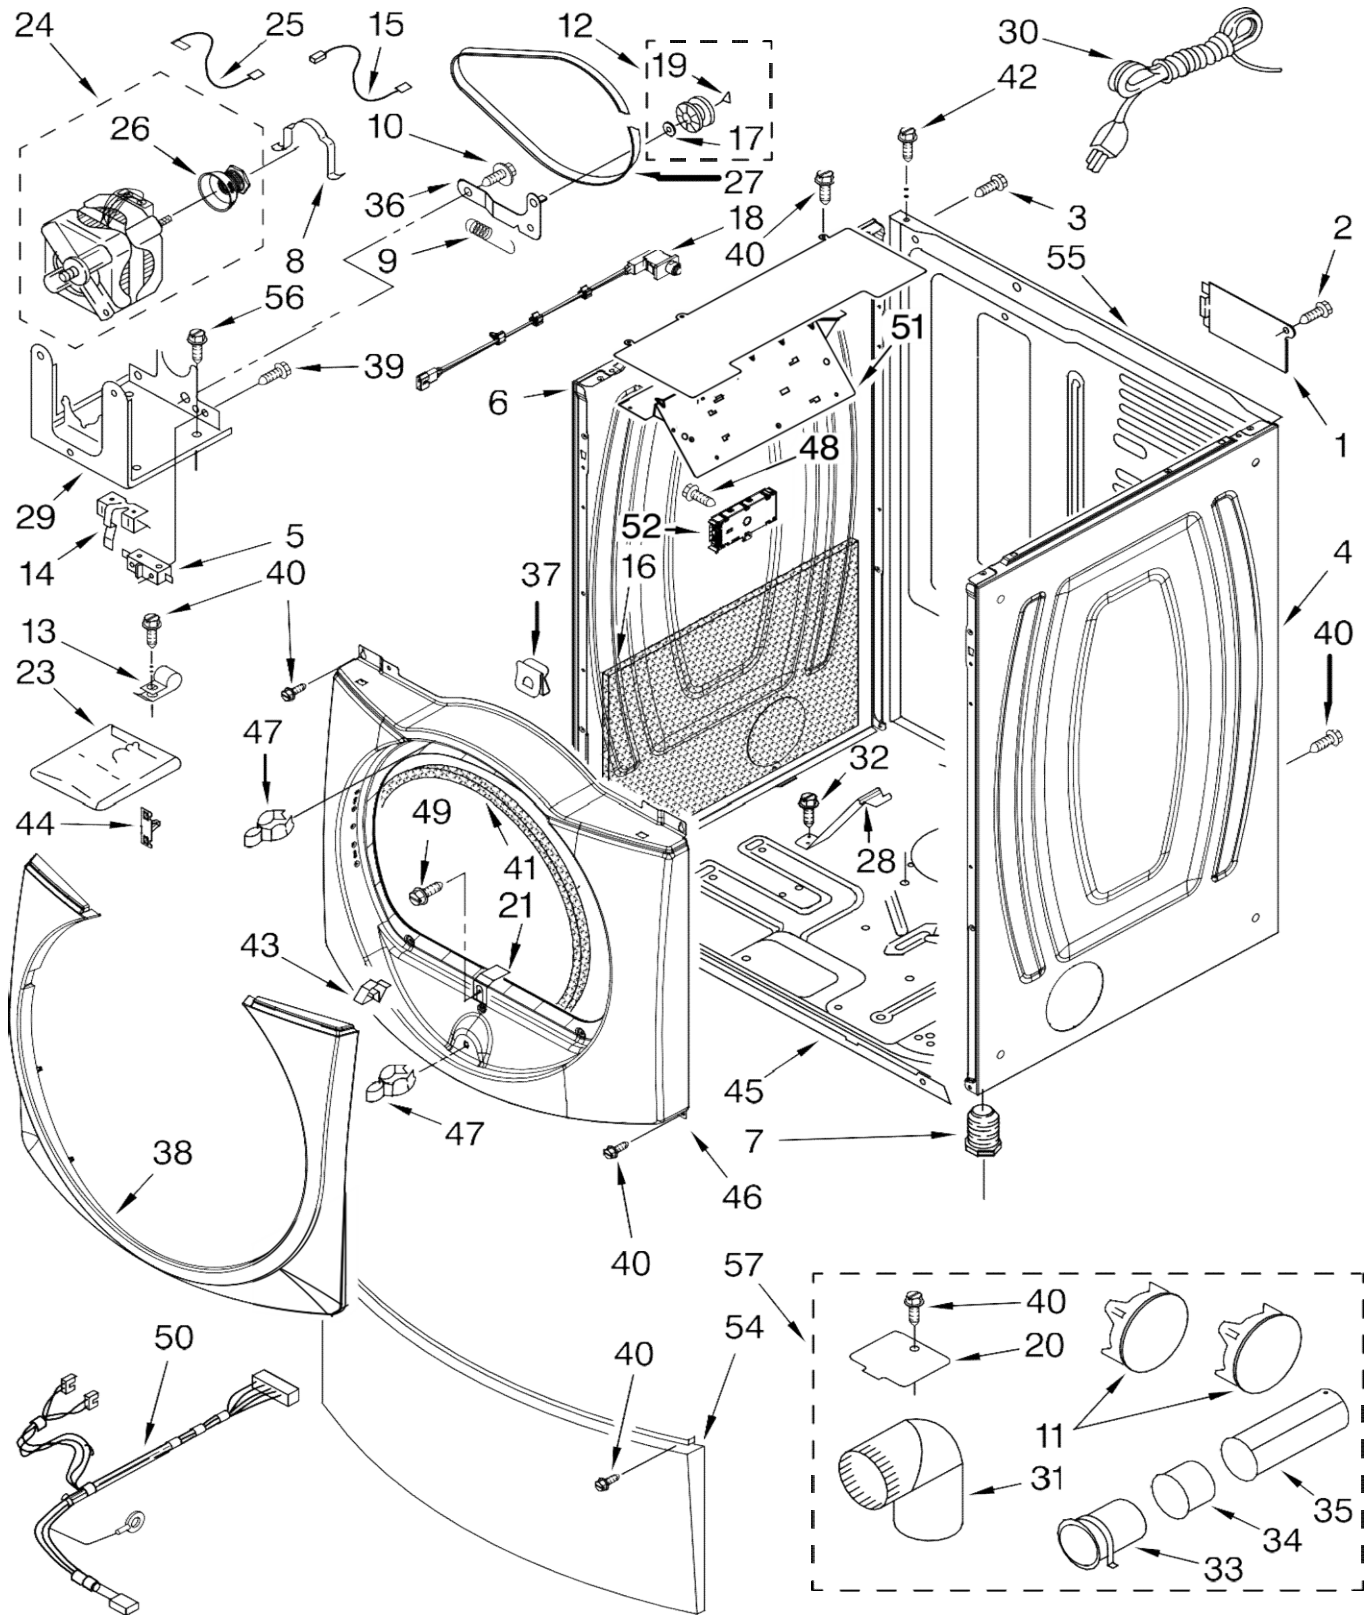

Secadora Maytag MGDE900VJ0

Illus. No.	Part No.	DESCRIPTION
1		Literature Parts
	W10057354	Use & Care Guide
	W10057357	Guide, Quick Start
	W10057361	Tech Sheet
	W10165147	Sheet, Tip Steam
2		Top
	3980634	White
	W10164743	Oxide
3	W10111015	Harness, Main
4		Console Assembly
	W10164454	White
	W10164456	Oxide
5	3394427	Clip, Harness
6	W10215656	Bracket, Console (Includes No. 16)
7	353424	Connector, Sensor
8	94614	Terminal
9	3936144	Plug, Terminal
10	94613	Terminal

Illus. No.	Part No.	DESCRIPTION
11	98139	Screw, 8-18 x 1/2
12	8572039	Seal, User Interface
13	W10177245	Medallion
14	3936150	Connector, 7-Circuit
15	3395683	Connector, (Motor)
16	W10112267	Foam, Seal Control Bracket
17	2203186	Connector, 5-Circuit
18	3403498	Connector, 3-Position (Gas Valve)
19	3403499	Connector, 2-Position (Gas Valve)
20	W10164576	Knob
21	W10164611	User-Interface

Illus. No.	Part No.	DESCRIPTION
22	W10171504	Foil-Display
23	W10185548	Harness, User Interface
24	8540282	Screw
25	8540513	Screw
26	W10170295	Frame-Light Guide
27	W10170293	Guide, Light Cycle Internal
28	W10164567	Cycle, Light Guide
29	W10172298	Bushing, Knob
30	W10185550	Power Cable User Interface
31	W10164578	Guide, Light (3-Way Digital)
32	W10171502	Frame-Light (Guide Display)
33	W10215674	Shield, Console Bracket
34	W10216201	Plug-Hole 1/4"(2)
35	W10216202	Plug-Hole 5/16"(1)

Secadora Maytag MGDE900VJ0

FOR ORDERING INFORMATION REFER TO PARTS PRICE LIST