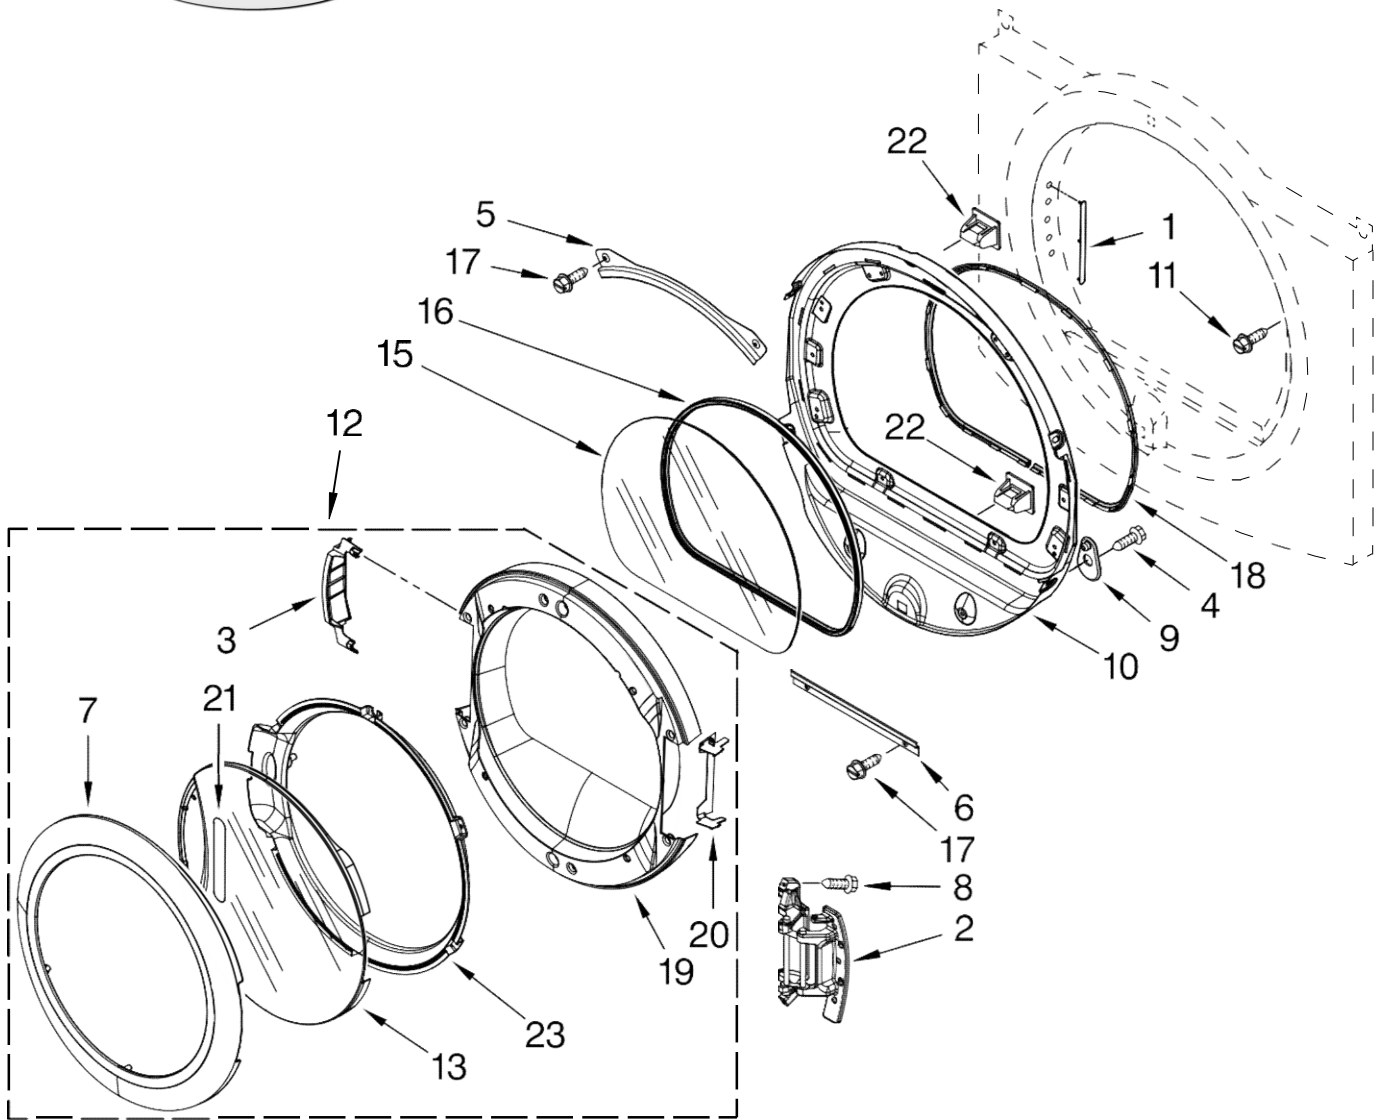

Illus. No.	Part No.	DESCRIPTION
1	W10085210	Label, Hinge Hole
2	W10139920	Door Hinge Assembly
3	W10180119	Cover, Door Hinge
4	9742177	Screw, 8-18 x 5/8
5	8519356	Retainer-Window (Upper)
6	8519354	Retainer-Window (Lower)
7	W10193522	Handle Ring

Illus. No.	Part No.	DESCRIPTION
8	W10159996	Screw, 10-24 x 5/16
9	W10048910	Screw-Plug
10	8577819	Door Assembly (Inner) (Includes Illus. 14)
11	355515	Screw, 8-18 x 11/16
12	W10193530	Door, Outer
13	W10180117	Door Mask Assembly

Illus. No.	Part No.	DESCRIPTION
15	8566254	Window
16	8579662	Seal, Window
17	3393258	Screw, 10-16 x 3/64
18	W10139457	Seal, Door
19	W10180118	Door, Intermediate
20	W10180120	Shield, Door
21	W10153281	Pad-Foam Frame
22	690081	Door Catch Assembly (2)
23	W10171571	Screen, Door

FOR ORDERING INFORMATION REFER TO PARTS PRICE LIST