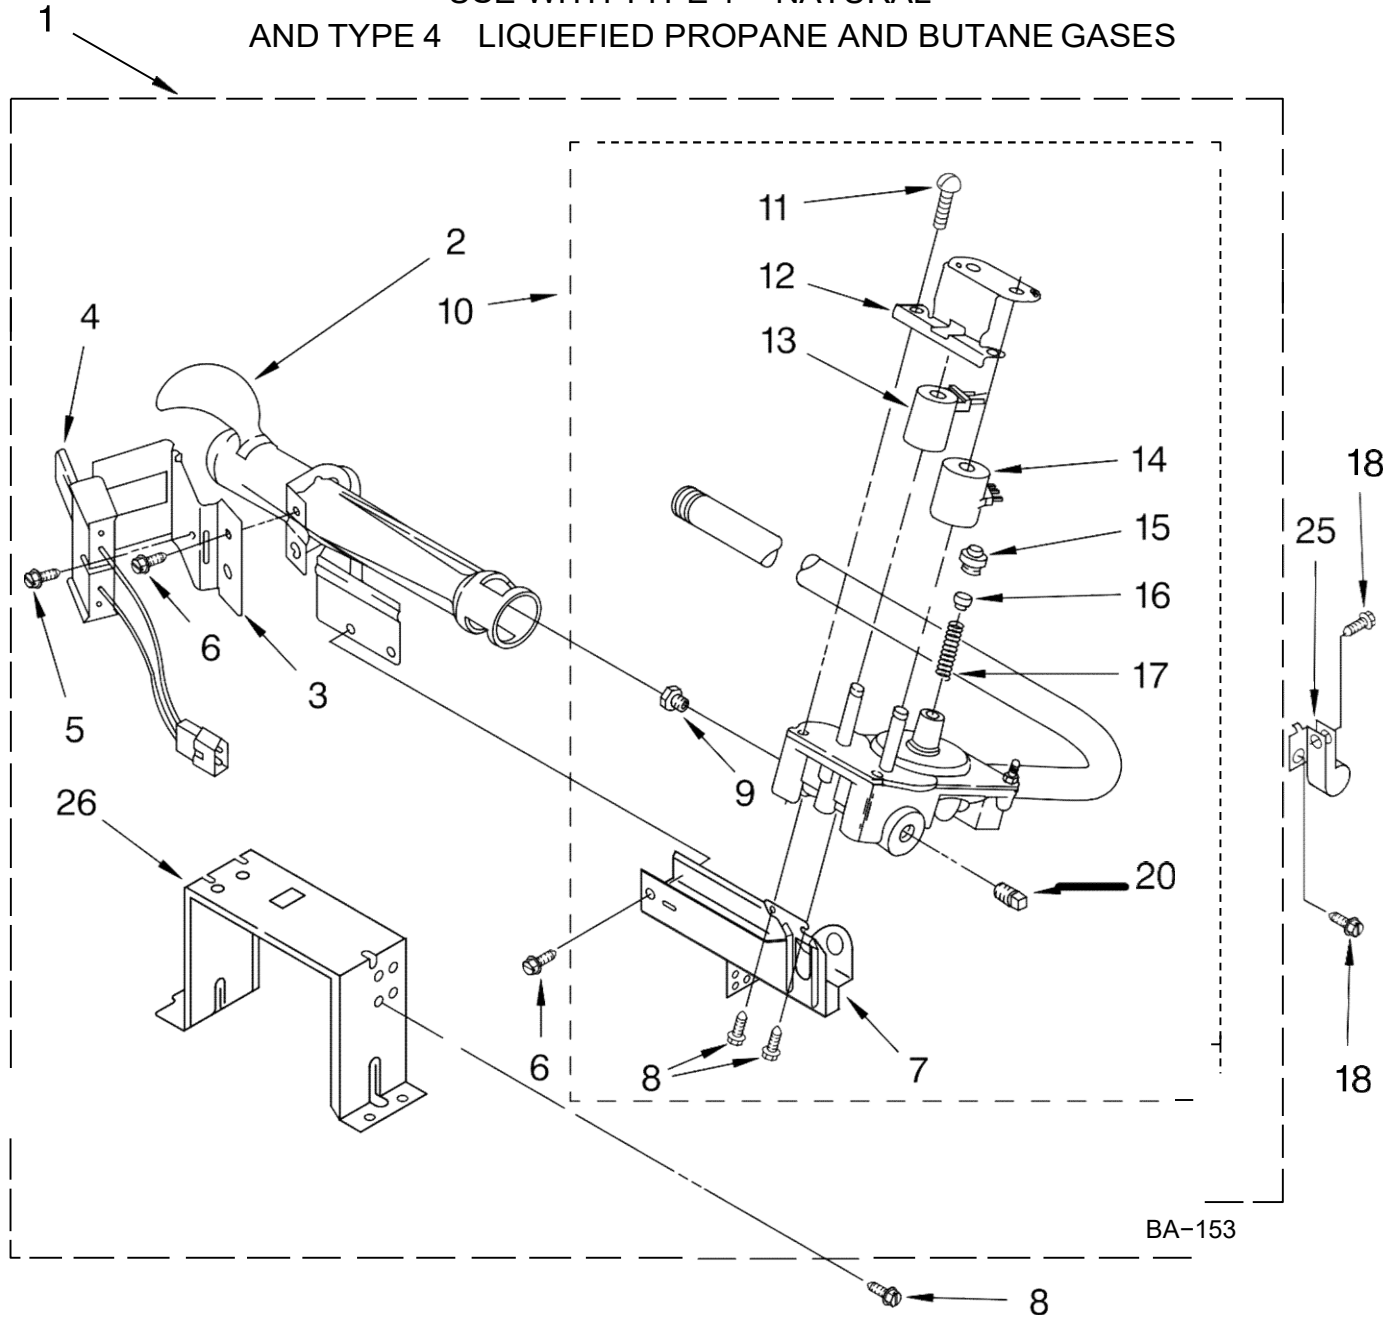

USE WITH TYPE 1 - NATURAL
AND TYPE 4 LIQUEFIED PROPANE AND BUTANE GASES

BA-153

FOR ORDERING INFORMATION REFER TO PARTS PRICE LIST

Secadora Maytag MGDE900VJ0

**USE WITH TYPE 1 – NATURAL
AND TYPE 4 LIQUEFIED PROPANE AND BUTANE GASES**

Illus. No.	Part No.	DESCRIPTION
1	8576353	Burner Assembly 60 Hz. (Type 1) (White Rodgers)
2	688617	Tube, Burner
3	694298	Bracket, Ignitor
4	686590	Ignitor
5	3393909	Screw & Washer (8-32 x 7/8)
6	343641	Screw, 10-16 x 1/2
7	3389871	Base, Burner
8	3387057	Screw, 8-18 x 3/8
9		Orifice, Burner
	15418	Type 1
	15422	Type 4 (Butane)
	234867	Type 4 (Propane)
10	8281914	Valve, Gas 60 Hz. (Complete) (Includes Pipe & Illus. #7).
11	694421	Screw, 8-32 x 1/2 (2)
12	694538	Bracket, Coil
13	694540	Coil, 60 Hz. (2 Terminal) (Main)
14	694539	Coil, 60 Hz. (Split) (3 Terminal) (Pilot Position)
15	694424	Leak, Limiter
16	694423	Screw, Regulator Adjustment
17	694422	Spring, Regulator
18	3390647	Screw, 8-18 x 1/2
20	239822	Plug, Pipe
25	3387561	Clamp, Pipe
26	3389889	Bracket, Support

Following Parts Not Illustrated

8576846 Conversion Kit
(Type 1)
to Type (4) LPG).