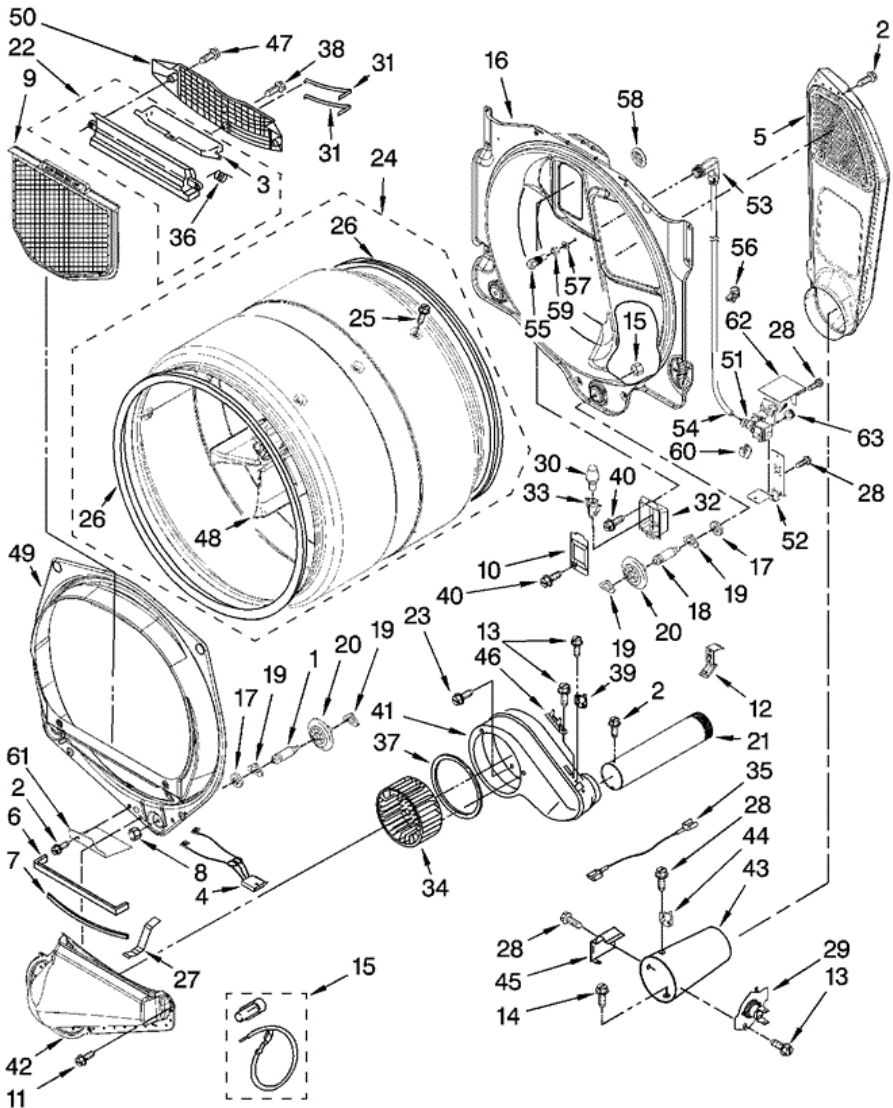

31	49026	4" - 90° ELBOW
32	693995	SCREW, 8-18 X 3/8
33	8563747	EXHAUST PIPE & BRACKET
34	8563750	EXHAUST PIPE (SHORT)
35	8563749	EXHAUST PIPE (LONG)
36	3388674	IDLER BRACKET
37	62825	CLIP, S-TYPE (3)
38	W10164746	TRIM-RING ASSEMBLY (INCLUDES ITEM. 48) (WHITE)
38	W10164751	TRIM-RING ASSEMBLY (INCLUDES: ITEM 48) (OXIDE)
39	98129	SCREW, 6-20 X 1-1/16
40	3390647	SCREW, 8-18 X 1/2
41	3387242	SEAL, FRONT PANEL
42	98139	SCREW, 10-16 X 1/2
43	8519459	CLIP, TOE PANEL
44	W10129065	TRIM-CLIP METAL
45	W10239098	BASE, CABINET
46	W10153275	FRONT PANEL (INCLUDES ILLUS. 44) (WHITE)
46	W10164915	FRONT PANEL (INCLUDES ILLUS. 44) (OXIDE)
47	696144	STRIKE, DOOR (2)
48	90767	SCREW, 8-18 X 3/8
49	3357011	SCREW, 10-16 X 1/2
50	W10181464	HARNESS, DIGITAL INTERFACE
51	8563727	BRACKET, CONTROL
52	W10174746	CONTROL BOARD
54	W10116271	TOE, PANEL (WHITE)
54	W10164730	TOE PANEL (OXIDE)
55	W10116475	PANEL, REAR
56		OPTIONAL PARTS (NOT INCLUDED)
56	343641	SCREW, 10-16 X 1/2
57	279818	DRYER EXHAUST KIT (FOR SIDE & BOTTOM VENTING)
57	W10186596	DRYER EXHAUST KIT (FOR SIDE & BOTTOM VENTING)

MGDE900VW0 TAMBOR