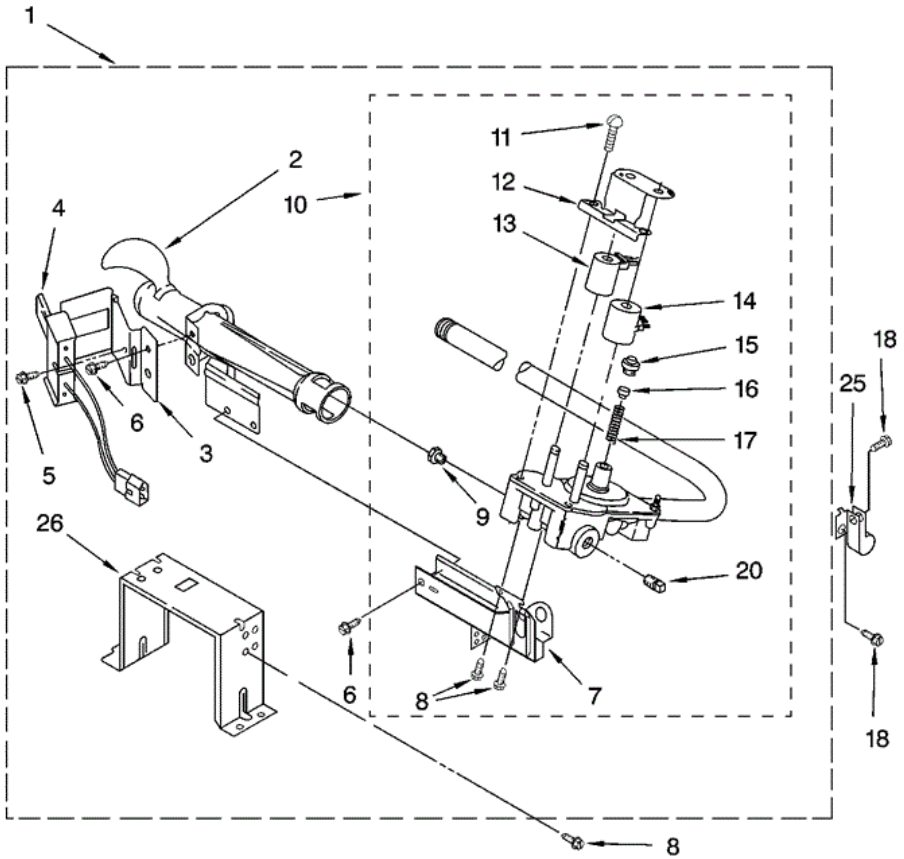

34	697772	WHEEL, BLOWER
35	3401710	JUMPER-TCO HI-LIMIT
36	3394986	SPRING, LINT SCREEN DOOR
37	697770	SEAL, COVER PLATE
38	695240	SCREW, 8-18 X 1/2
39	8577274	THERMISTOR
40	487909	SCREW, 8-15 X 1/2
41	8544362	HOUSING, BLOWER
42	8066168	LINT DUCT ASSEMBLY
43	8573824	FUNNEL-BURNER
44	3391912	THERMOSTAT HI LIMIT
45	338906	SENSOR, RADIANT
46	3392519	THERMAL FUSE (91Â°C)
47	3387230	SCREW, 10-16 X 1
48	697693	BAFFLE, DRUM
49	8519245	BULKHEAD, FRONT
50	W10153412	GRILLE, OUTLET
51	W10044596	VALVE, WATER INLET (INCLUDES ILLUS, 52 & 62)
52	W10044597	BRACKET, VALVE
53	W10044606	NOZZLE & HOSE ASSEMBLY
54	W10044598	HOSE (NOT SERVICABLE INCLUDED WITH ILLUS. 53)
55	W10044629	NOZZLE & SCREEN ASSEMBLY
56	3391018	TIE CABLE
57	W10044579	WASHER, NOZZLE
58	8529007	PLUG, HOLE
59	W10044628	BRASS NUT
60	W10044615	CLIP, PUSH-TO-CONNECT
61	W10128629	SHIELD, BLOWER HOUSING (INCLUDES, ILLUS. 2)
62	W10184825	COVER, INLET VALVE
63	W10044605	COUPLING, HOSE

MGDE900VW0 QUEMADOR