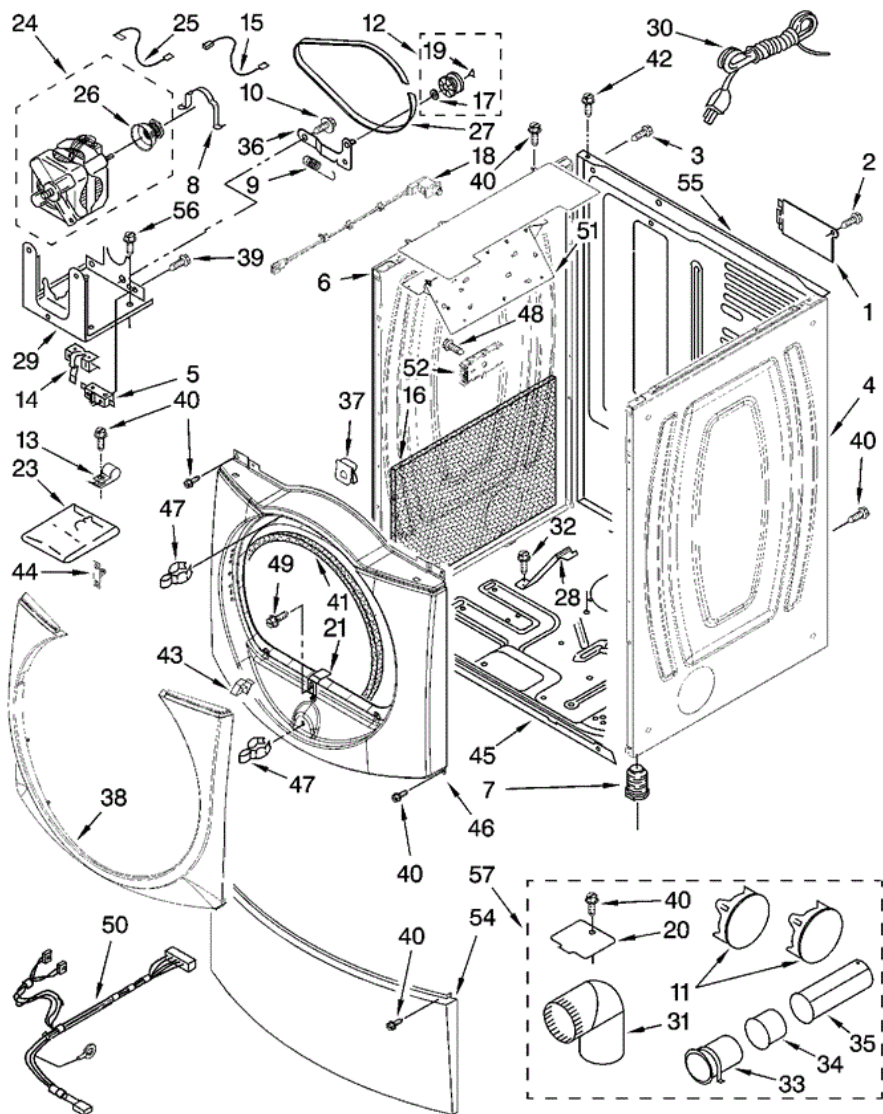

33	W10215674	SHIELD, CONSOLE BRACKET
34	W10216201	PLUG-HOLE,1/4``(2)
35	W10216202	PLUG-HOLE,5/16``(1)

Distribuidor Autorizado

SurteRápido.com

Venta de Refacciones
Electrodomesticas

MGDE900VW0 GABINETE