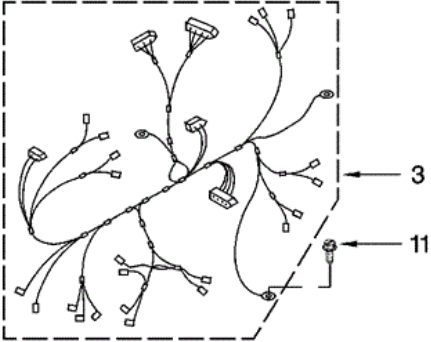

MGDE900VW0 TABLERO

WIRING HARNESS PARTS	
5	
7	
8	
9	
10	
14	
15	
17	
18	
19	

MGDE900VW0 TABLERO

2	3980634	TOP (WHITE)
2	W10164743	TOP (OXIDE)
3	W10111015	HARNESS, MAIN
4	W10164454	CONSOLE ASSEMBLY (WHITE)
4	W10164456	CONSOLE ASSEMBLY (OXIDE)
5	3394427	CLIP, HARNESS
6	W10215656	BRACKET, CONSOLE (INCLUDES NO. 16)
7	353424	CONNECTOR SENSOR
8	94614	TERMINAL
9	3936144	PLUG, TERMINAL
10	94613	TERMINAL
11	98139	SCREW, 8-18 X 1/2
12	8572039	SEAL, USER INTERFACE
13	W10177245	MEDALLION
14	3936150	CONNECTOR, 7-CIRCUIT
15	3395683	CONNECTOR (MOTOR)
16	W10112267	FOAM-SEAL CONTROL BRACKET
17	2203186	CONNECTOR, 5-CIRCUIT
18	3403498	CONNECTOR, 3-POSITION (GAS VALVE)
19	3403499	CONNECTOR, 2-POSITION (GAS VALVE)
20	W10164576	KNOB
21	W10164611	USER-INTERFACE
22	W10171504	FOIL-DISPLAY
23	W10185548	HARNESS, USER-INTERFACE
24	8540282	SCREW
25	8540513	SCREW
26	W10170295	FRAME-LIGHT GUIDE
27	W10170293	GUIDE, LIGHT CYLCLE INTERNAL
28	W10164567	CYCLE, LIGHT GUIDE
29	W10172298	BUSHING, KNOB
30	W10185550	POWER CABLE USER INTERFACE
31	W10164578	GUIDE, LIGHT (3-WAY DIGITAL)
32	W10171502	FRAME-LIGHT (GUIDE DISPLAY)

33	W10215674	SHIELD, CONSOLE BRACKET
34	W10216201	PLUG-HOLE,1/4``(2)
35	W10216202	PLUG-HOLE,5/16``(1)

Distribuidor Autorizado

SurteRápido.com

Venta de Refacciones
Electrodomesticas

MGDE900VW0 GABINETE

MGDE900VW0 GABINETE