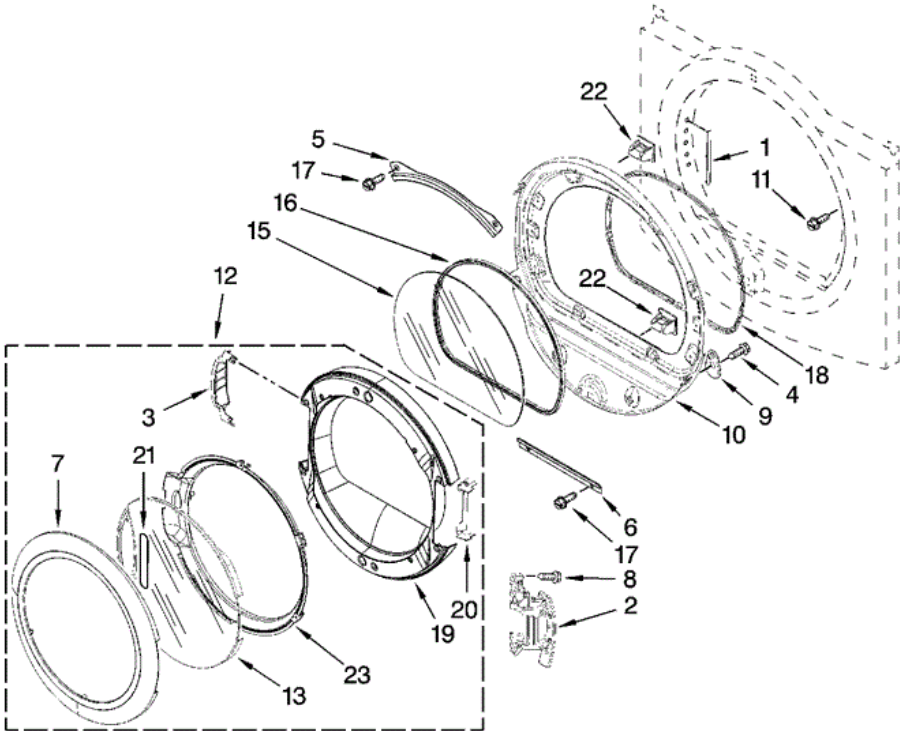

MGDE900VW0 QUEMADOR

MGDE900VW0 QUEMADOR

1	8576353	BURNER ASSEMBLY 60 HZ. (TYPE 1)
2	688617	TUBE, BURNER
3	694298	BRACKET, IGNITOR
4	686590	IGNITOR
5	3393909	SCREW & WASHER (8-32 X 7/8)
6	343641	SCREW, 10-16 X 1/2
7	3389871	BASE, BURNER
8	3387057	SCREW, 8-18 X 3/8
9	15418	ORIFICE, BURNER (TYPE 1)
9	15422	ORIFICE, BURNER (TYPE 4 (BUTANE))
9	234867	ORIFICE, BURNER (TYPE 4 (PROPANE))
10	8281914	VALVE, GAS 60 HZ. (COMPLETE)
11	694421	SCREW, 8-32 X 1/2 (2)
12	694538	BRACKET, COIL
13	694540	COIL, 60 HZ. 2 TERMINAL) (MAIN)
14	694539	COIL, 60 HZ. (SPLIT) (3 TERMINAL) (PILOT POSITION)
15	694424	LEAK, LIMITER
16	694423	SCREW, REGULATOR ADJUSTMENT
17	694422	SPRING, REGULATOR
18	3390647	SCREW, 8-18 X 1/2
20	239822	PLUG, PIPE
25	3387561	CLAMP, PIPE
26	3389889	BRACKET, SUPPORT
NI		FOLLOWING PARTS NOT ILLUSTRATED
NI	8576846	CONVERSION KIT (TYPE (1) TO TYPE (4) LPG).

MGDE900VW0 PUERTA

MGDE900VW0 PUERTA

1	W10085210	LABEL, HINGE HOLE
2	W10139920	DOOR HINGE ASSEMBLY
3	W10180119	COVER, DOOR HINGE
4	9742177	SCREW, 8-18 X 5/8
5	8519356	RETAINER-WINDOW UPPER
6	8519354	RETAINER-WINDOW LOWER
7	W10193522	HANDLE RING
8	W10159996	SCREW, 10-24 X 5/16
9	W10048910	SCREW-PLUG
10	8577819	DOOR ASSEMBLY (INNER) (INCLUDES ILLUS. 14)
11	355515	SCREW, 8-18 X 11/16
12	W10193530	DOOR, OUTER
13	W10180117	DOOR MASK ASSEMBLY
15	8566254	WINDOW
16	8579662	SEAL-WINDOW
17	3393258	SCREW, 10-16 X 3/64
18	W10139457	SEAL-DOOR
19	W10180118	DOOR-INTERMEDIATE
20	W10180120	SHIELD, DOOR
21	W10153281	PAD,FOAM-FRAME
22	690081	DOOR CATCH ASSEMBLY (2)
23	W10171571	SCREEN, DOOR