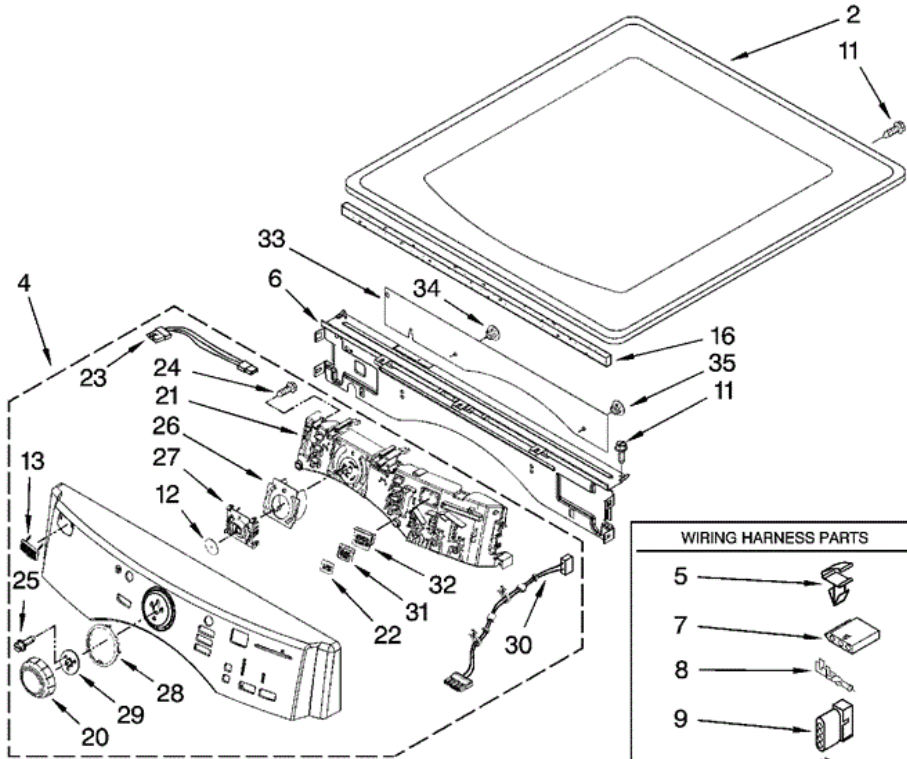

MGDE900VW0 TABLERO

WIRING HARNESS PARTS	
5	
7	
8	
9	
10	
14	
15	
17	
18	
19	

MGDE900VW0 TABLERO

2	3980634	TOP (WHITE)
2	W10164743	TOP (OXIDE)
3	W10111015	HARNESS, MAIN
4	W10164454	CONSOLE ASSEMBLY (WHITE)
4	W10164456	CONSOLE ASSEMBLY (OXIDE)
5	3394427	CLIP, HARNESS
6	W10215656	BRACKET, CONSOLE (INCLUDES NO. 16)
7	353424	CONNECTOR SENSOR
8	94614	TERMINAL
9	3936144	PLUG, TERMINAL
10	94613	TERMINAL
11	98139	SCREW, 8-18 X 1/2
12	8572039	SEAL, USER INTERFACE
13	W10177245	MEDALLION
14	3936150	CONNECTOR, 7-CIRCUIT
15	3395683	CONNECTOR (MOTOR)
16	W10112267	FOAM-SEAL CONTROL BRACKET
17	2203186	CONNECTOR, 5-CIRCUIT
18	3403498	CONNECTOR, 3-POSITION (GAS VALVE)
19	3403499	CONNECTOR, 2-POSITION (GAS VALVE)
20	W10164576	KNOB
21	W10164611	USER-INTERFACE
22	W10171504	FOIL-DISPLAY
23	W10185548	HARNESS, USER-INTERFACE
24	8540282	SCREW
25	8540513	SCREW
26	W10170295	FRAME-LIGHT GUIDE
27	W10170293	GUIDE, LIGHT CYLCLE INTERNAL
28	W10164567	CYCLE, LIGHT GUIDE
29	W10172298	BUSHING, KNOB
30	W10185550	POWER CABLE USER INTERFACE
31	W10164578	GUIDE, LIGHT (3-WAY DIGITAL)
32	W10171502	FRAME-LIGHT (GUIDE DISPLAY)

33	W10215674	SHIELD, CONSOLE BRACKET
34	W10216201	PLUG-HOLE,1/4``(2)
35	W10216202	PLUG-HOLE,5/16``(1)

Distribuidor Autorizado

SurteRápido.com

Venta de Refacciones
Electrodomesticas

MGDE900VW0 GABINETE

MGDE900VW0 GABINETE