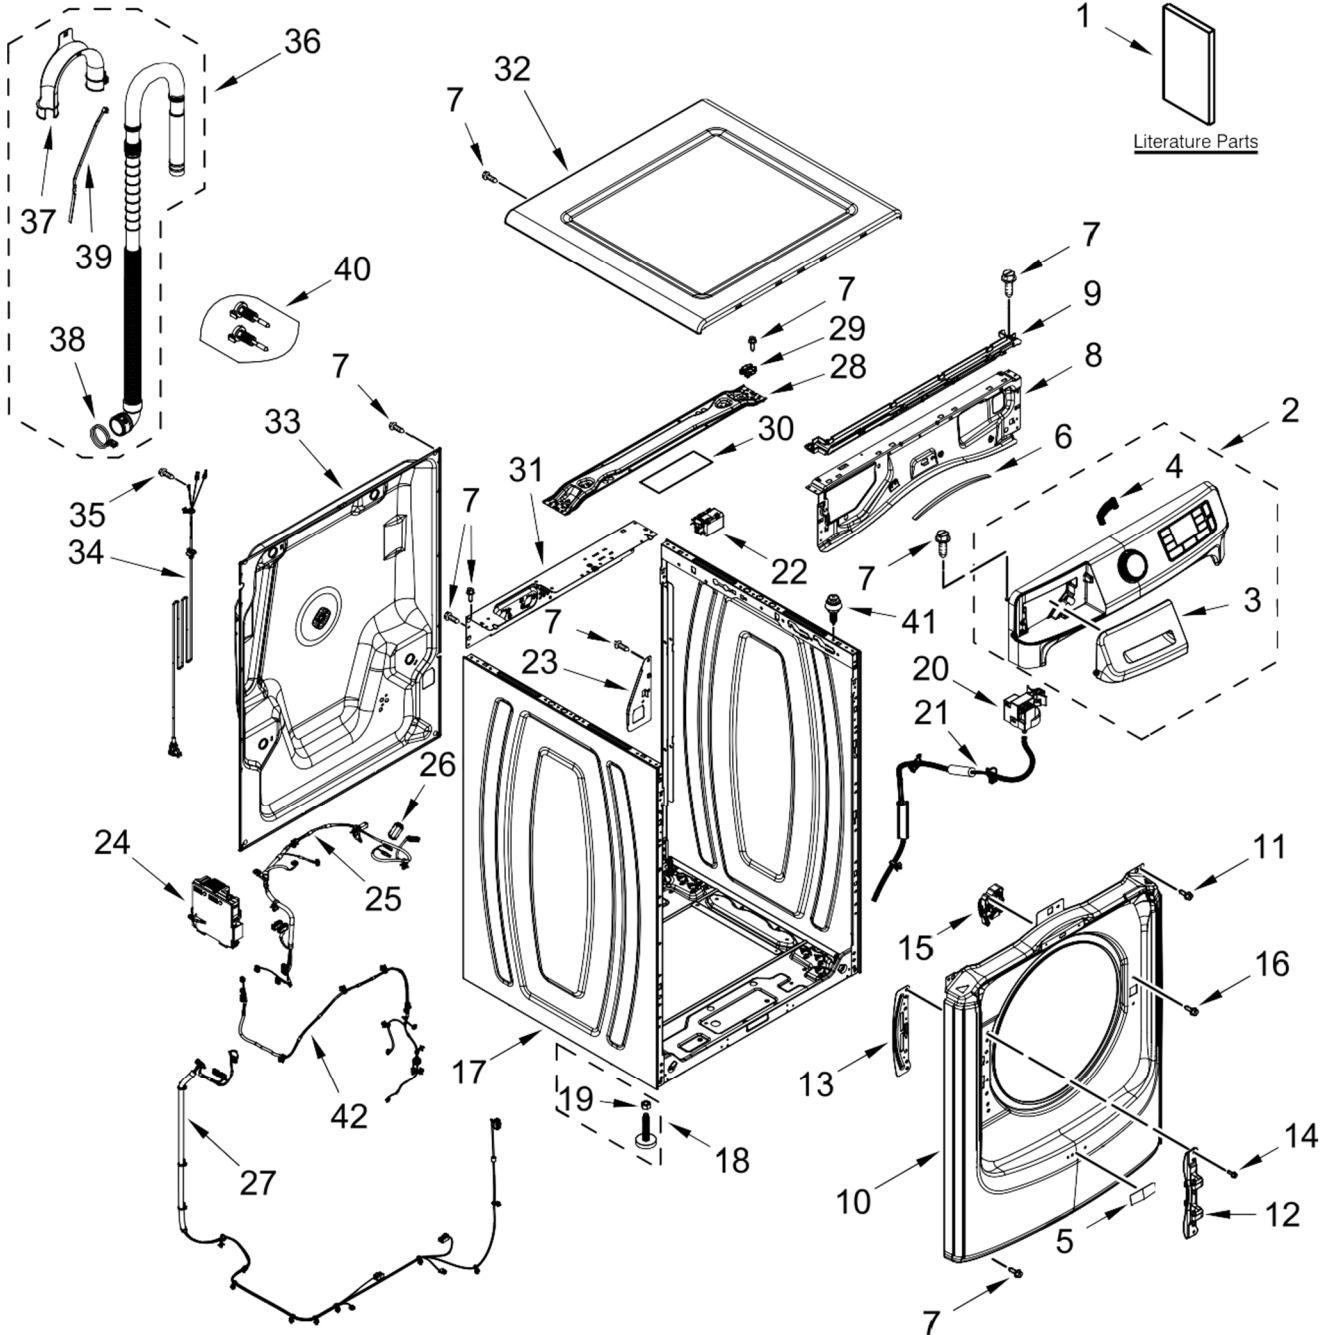

# LAVADORA MHW6630HC0

# LAVADORA MHW6630HC0

<u>Illus. No.</u>	<u>Part No.</u>	<u>Description</u>	<u>Illus. No.</u>	<u>Part No.</u>	<u>Description</u>	<u>Illus. No.</u>	<u>Part No.</u>	<u>Description</u>
1		Literature Parts	11	357640	Screw	29	W10245452	Retainer, Spring
	W11156983	Use and Care Guide	12	W10208415	Hinge, Base	30	W10331064	Foam Pad
	W11156977	Installation Instructions	13	W10299097	Bracket, Hinge	31	W11026752	Bracket, Rear
	W11219946	Quick Start Guide	14	W10288126	Screw	32		Top
	W11323361	Energy Guide	15	W10804741	Lock, Door		W10208373	White
2		Assembly, Console	16	8540282	Screw		W10460693	Chrome Shadow
	W11294860	White	17		Cabinet	33	W11046440	Panel, Rear
	W11294859	Chrome Shadow		W11084212	White	34	W10919946	Cord, Power
3		Handle, Drawer W11169065		W11084219	Chrome Shadow	35	W10773242	Screw
	White W11169072	Chrome Shadow	18	W10073890	Leveling Leg Assembly	36	W11050506	Hose, Drain (External)
4	W10920818	Jumper, Harness HMI (Board to Board)	19	3359452	Nut, Hex	37	W10280024	U-Bend, Drain Hose
5	W10639171	Badge, Maytag	20	W11125159	Pressure Switch	38	356138	Clamp, Hose
6	W10407376	Edge Guard	21	W11041162	Hose, Pressure Switch	39	W10267532	Cable Tie
7	W10567155	Screw	22	W11219530	RFI Filter	40	W11041011	Bolt, Transport (Short)
8	W10915381	Bracket, Console	23	W11091443	Bracket, Drain Hose	41	W10208380	Screw and Bushing Assembly
9	W10796900	Channel, Water	24	W11329039	Appliance Control Unit (ACU)	42	W11038118	Harness, NTC
10		Panel, Front	25	W11133142	Harness, Upper			
	W11047831	White	26	W11266154	Snap-On, Ferrite Core			
	W11047832	Chrome Shadow	27	W10919940	Harness, Main Lower			
			28	W10467484	Brace, Top			