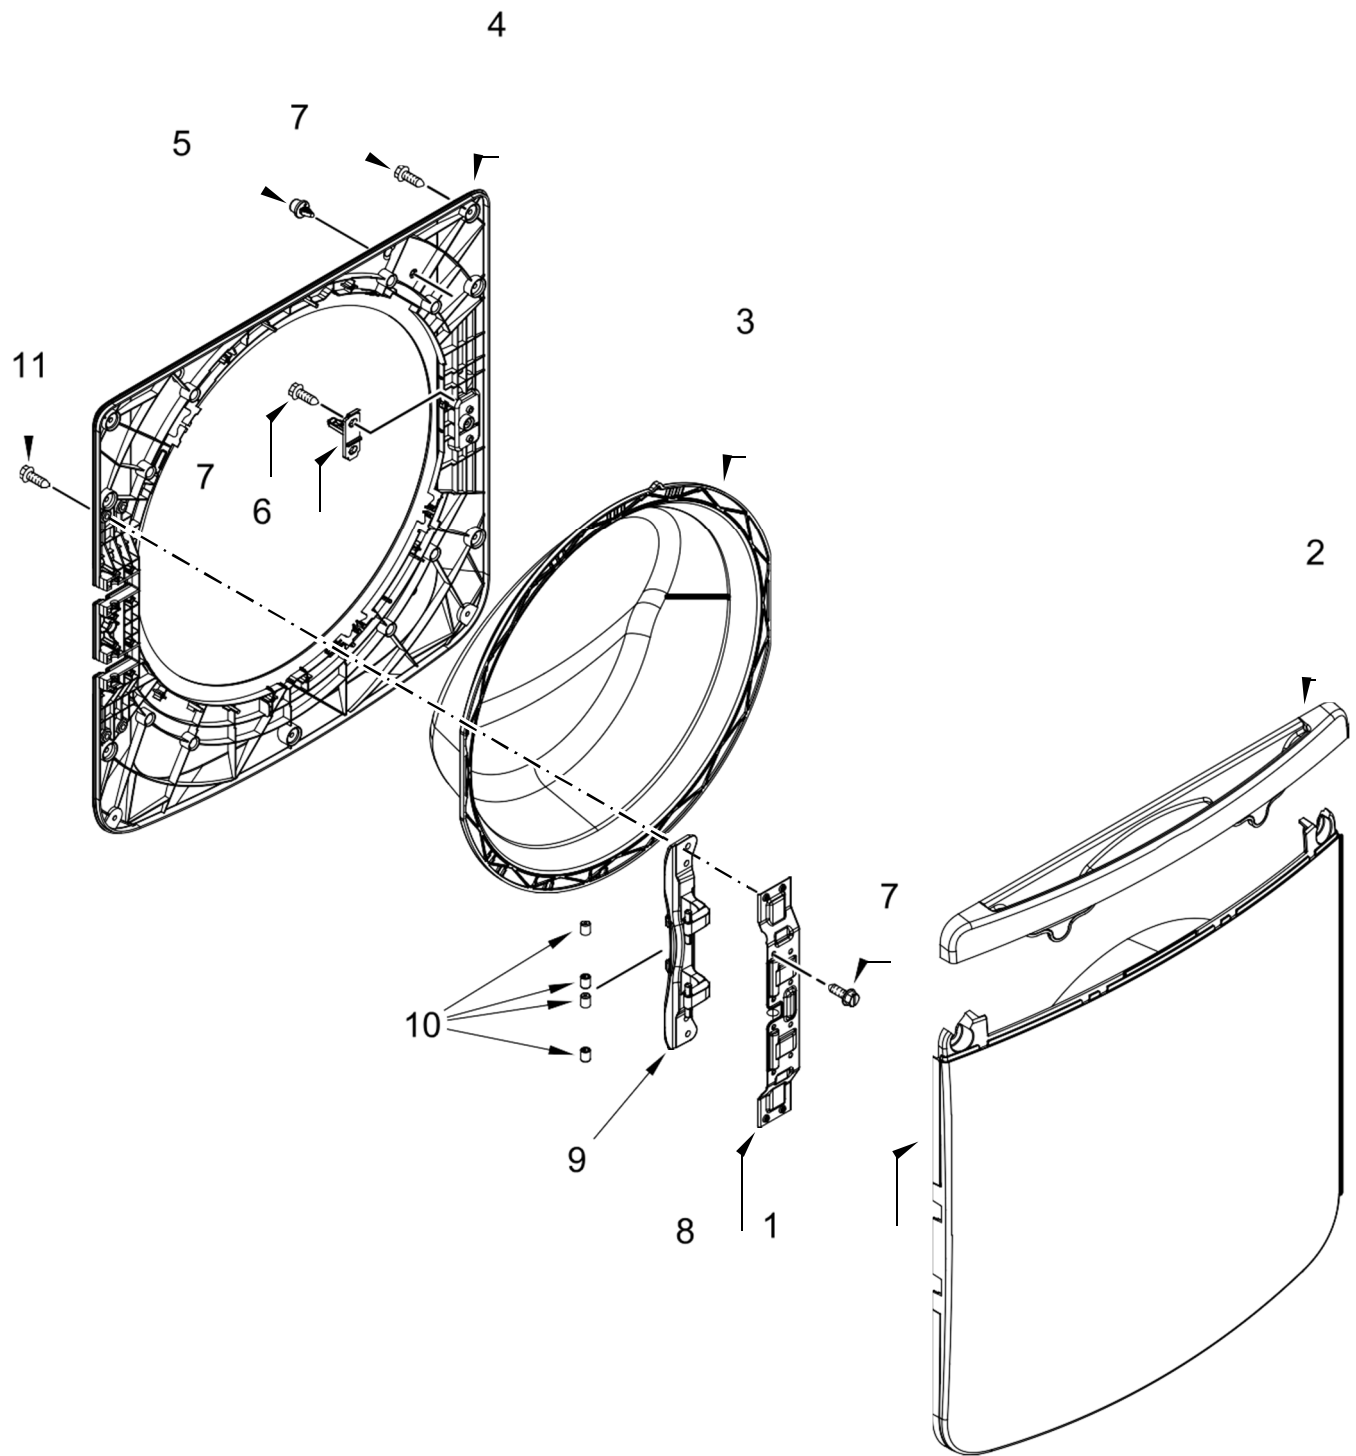

LAVADORA MHW6630HC0