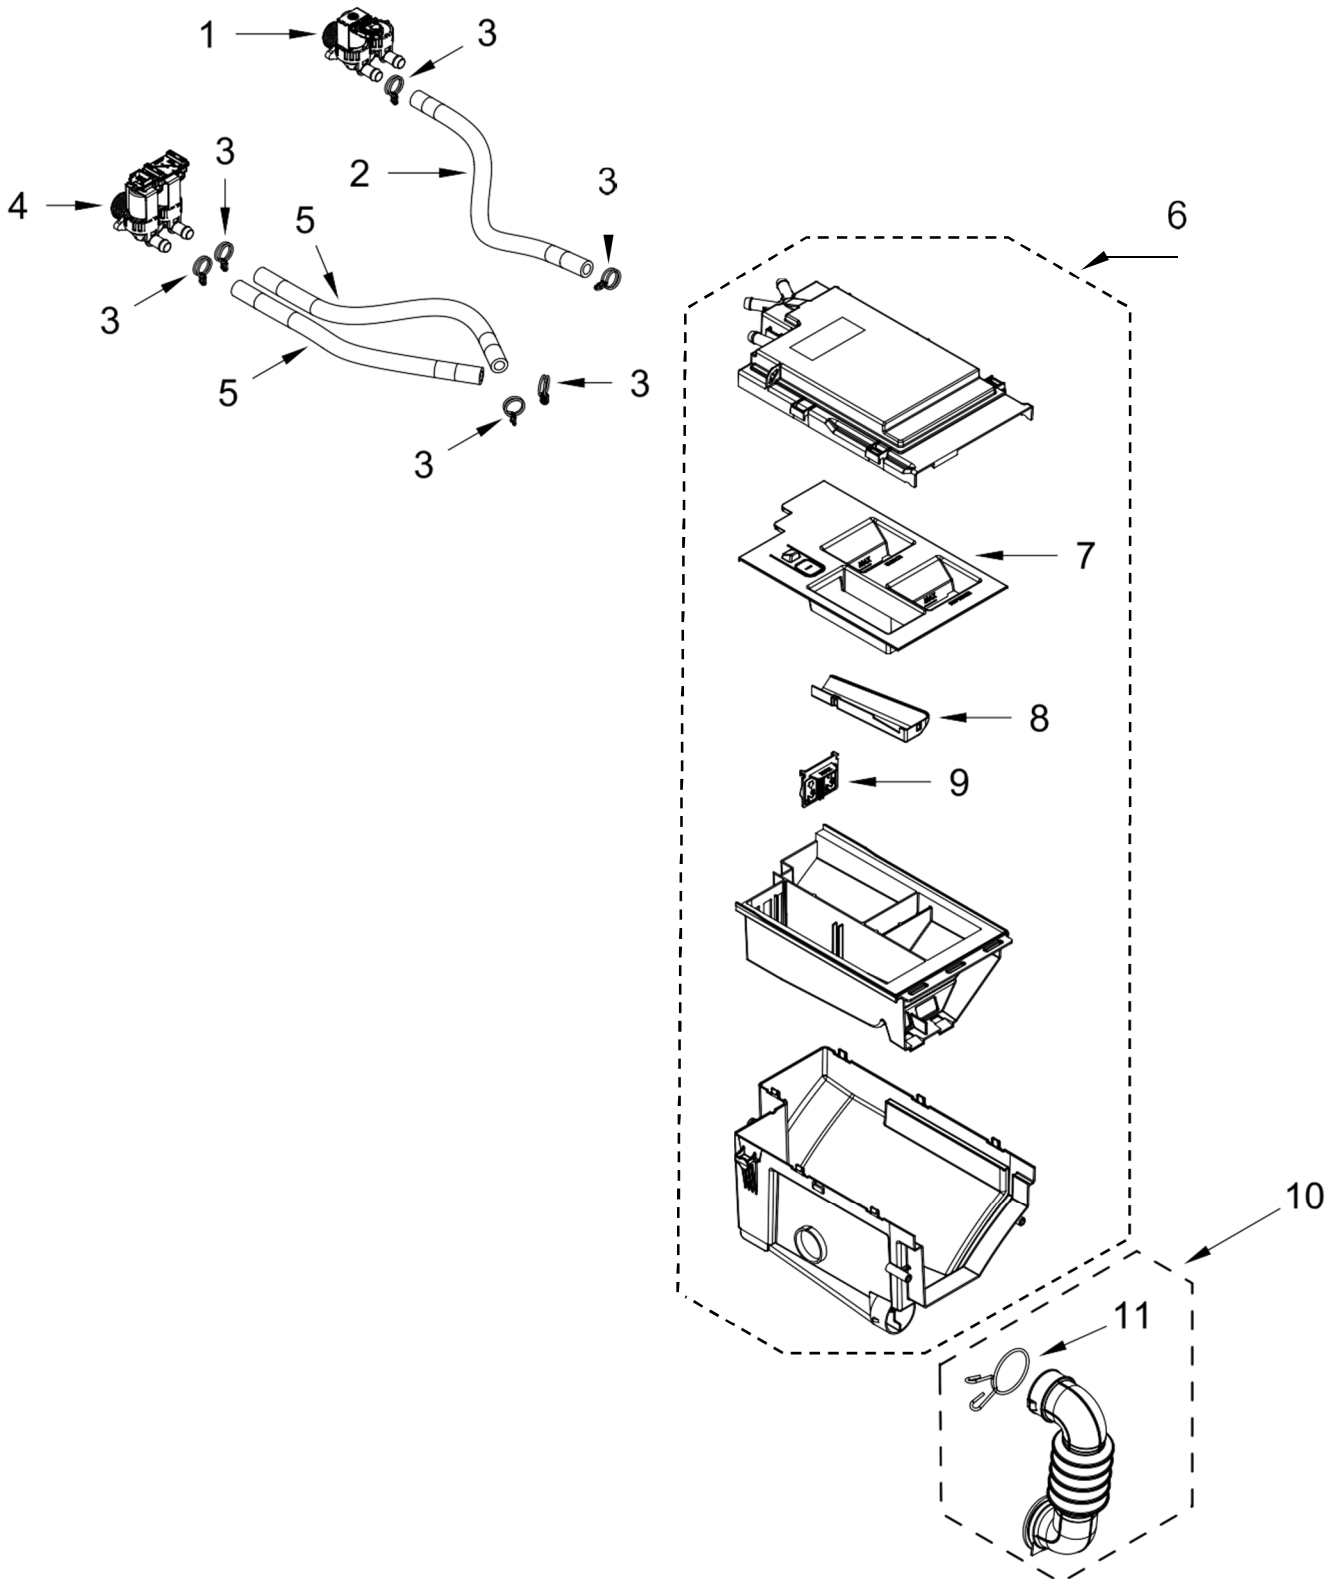

LAVADORA MHW6630HC0