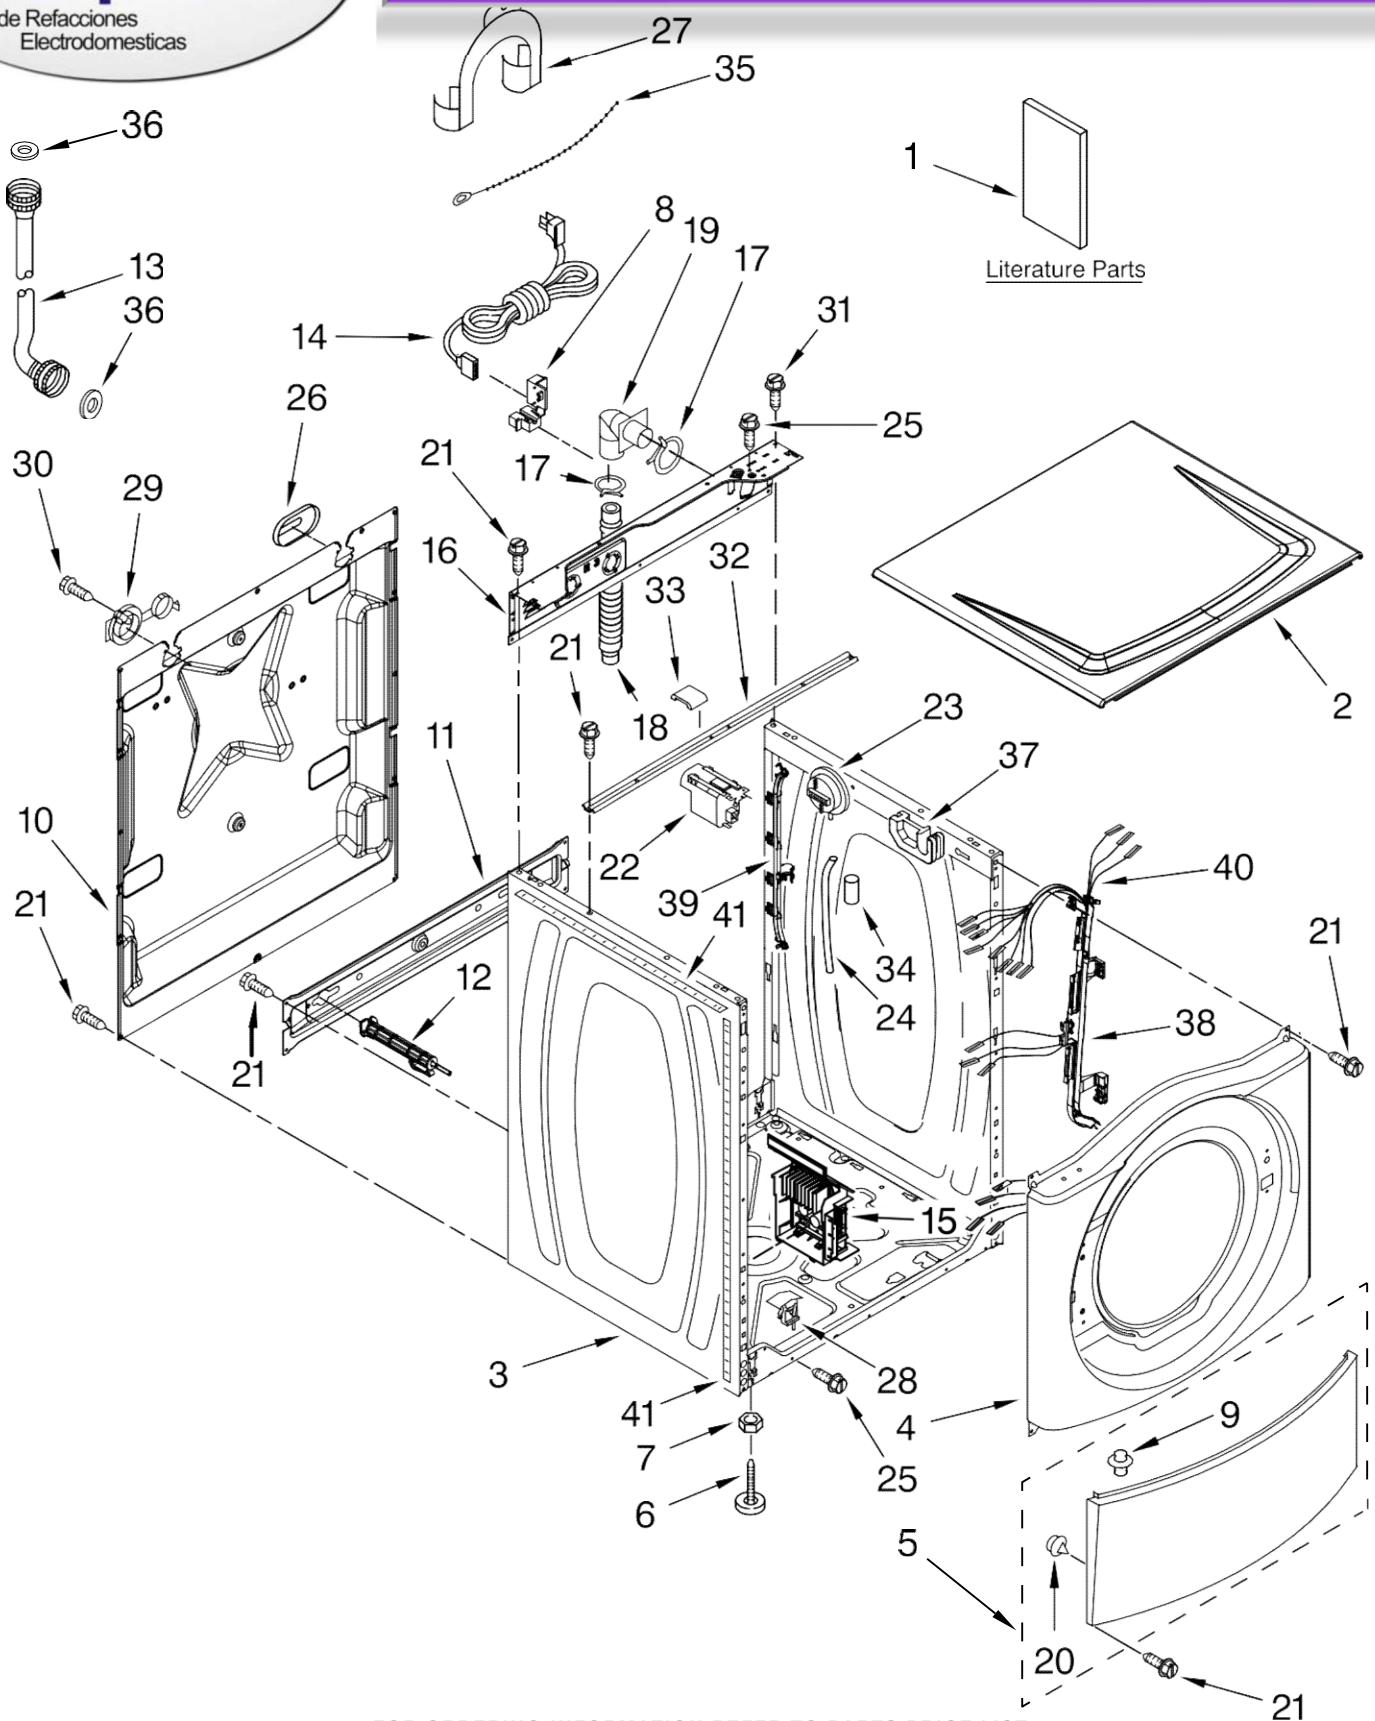

LAVADORA MHWE200XW00

FOR ORDERING INFORMATION REFER TO PARTS PRICE LIST

LAVADORA MHWE200XW00

Illus. No.	Part No.	DESCRIPTION
1		Literature Parts
	W10295008	Use & Care Guide
	W10252711	Tech Sheet
	W10294937	Energy Guide
2	8540716	Top
3	W10245758	Cabinet
4	W10306505	Panel, Front
5	8540813	Toe Panel
6	W10245373	Foot, Leveling (4)
7	3359452	Nut, Lock (4)
8	W10110676	Strain Relief, Power Cord
9	8518891	Rivet
10	W10258341	Panel, Rear
11	W10189657	Brace, Transport
12	W10251449	Bolt, Shipping (4)
13		Hose, Water Inlet
	W10194208	Cold Water
	8571378	Hot Water
14	W10205500	Cord, Power

Illus. No.	Part No.	DESCRIPTION
15	W10289776	Motor Control Unit
16	W10244560	Brace, Rear
17	356138	Clamp, Hose
18	W10281257	Hose, Drain (Outer)
19	W10003260	Connector, Drain Hose
20	238614	Bumper (2)
21	W10015090	Screw, 8-18 x 5/8
22	8540230	Filter, Interference
23	W10239066	Switch, Pressure
24	8540294	Hose, Pressure Switch
25	8540479	Screw, Grounding
26	8540268	Cover, Transport
27	8540021	U-Bend, Drain Hose
28	W10085220	Microswitch (2)
29	8540728	Sleeve, Cord Support (2)

Illus. No.	Part No.	DESCRIPTION
30	8540727	Screw, 3 x 8 mm
31	8540329	Screw
32	8540720	Brace, Top (Includes Item 33)
33	8283273	Damper, Brace
34	2161302	Sleeve, Pressure Switch Hose
35	3347868	Cable Tie
36	3976300	Washer, Water Inlet Hose (4) 1-1/16 x 5/8
37	8540644	Bracket-Suspension Spring (2)
38	W10168546	Harness Channel, Side Front
39	W10168547	Harness Channel, Side Rear
40	W10239822	Harness, Wiring (Lower Main) (Includes Item 38)
41	8318396	Seal, Foam - IEC