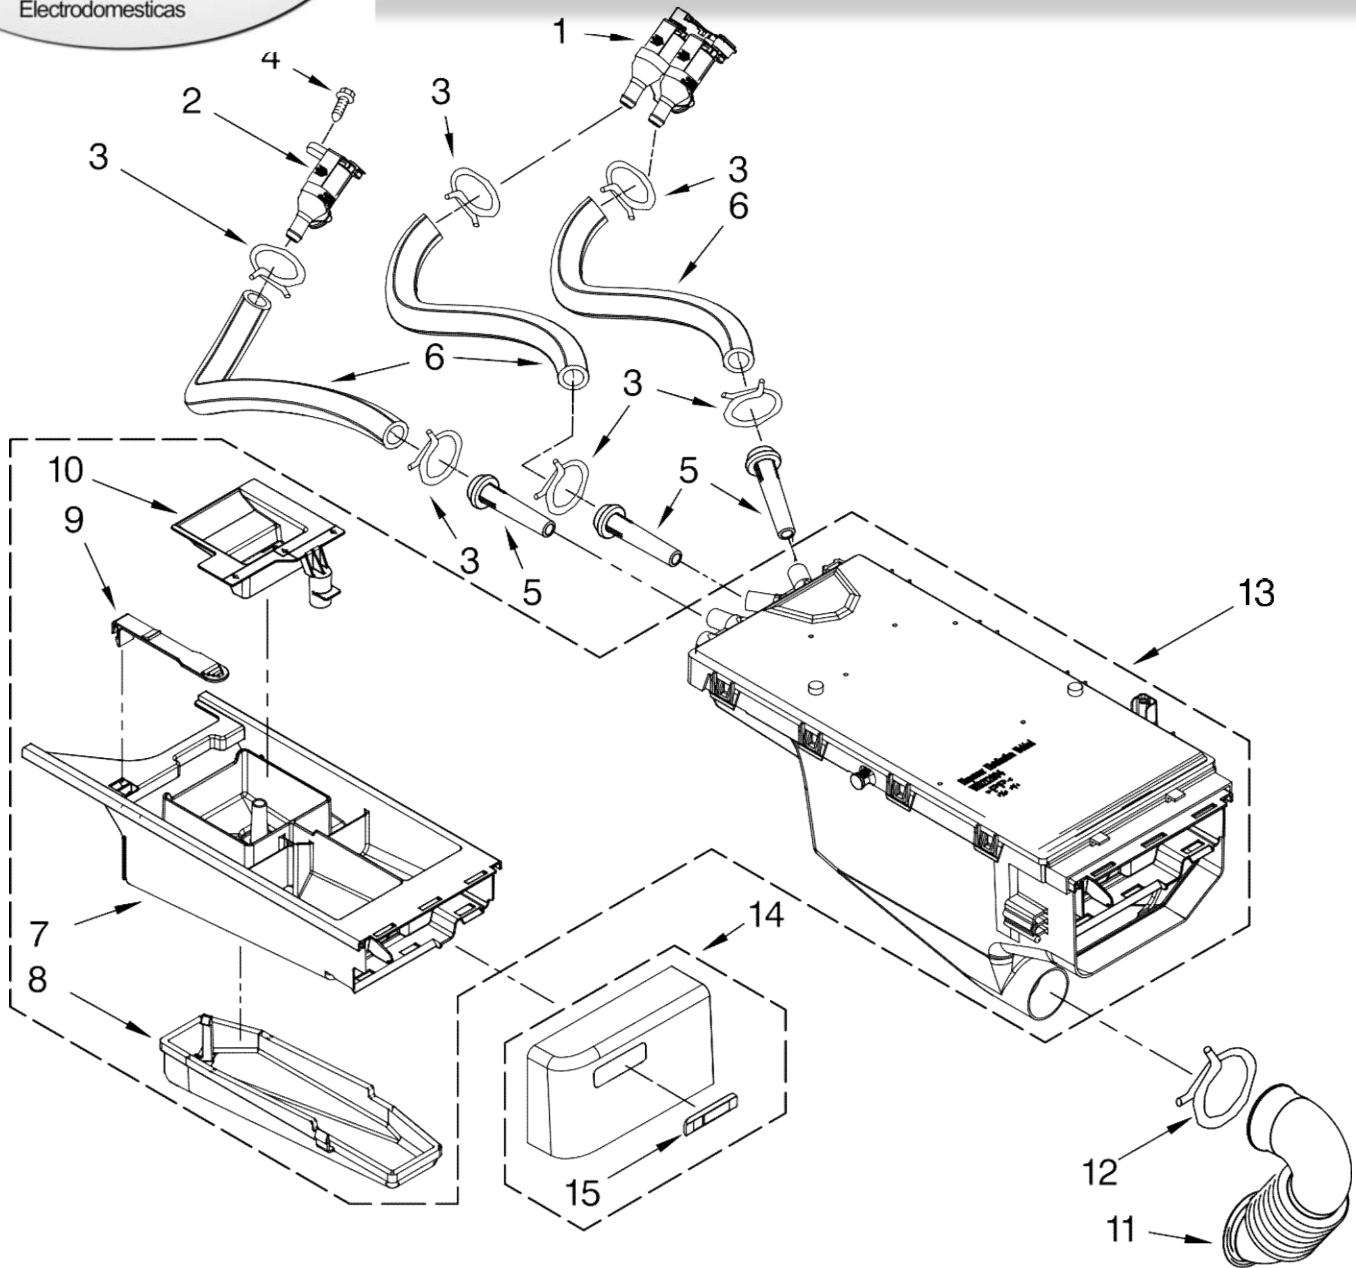

LAVADORA MHWE200XW00

Illus. Part No. No. DESCRIPTION

- 1 W10212596 Valve, Water Inlet (Double)
- 2 W10212598 Valve, Water Inlet (Single)
- 3 370450 Clamp, Hose (6)
- 4 W10137456 Screw, Valve (2)
- 5 8183181 Nozzle, Inlet (3)

Illus. Part No. No. DESCRIPTION

- 6 W10212611 Hose, Valve To Dispenser (3)
- 7 8540402 Drawer, Detergent
- 8 8540399 Cover, Detergent Drawer
- 9 W10003170 Hook, Drawer
- 10 8540429 Siphon, Bleach/Softener

Illus. Part No. No. DESCRIPTION

- 11 8540063 Hose, Dispenser To Tub
- 12 8281276 Clamp, Hose
- 13 W10212602 Dispenser, Complete
- 14 W10237414 Handle, Drawer
- 15 W10177245 Badge Assembly

FOR ORDERING INFORMATION REFER TO PARTS PRICE LIST