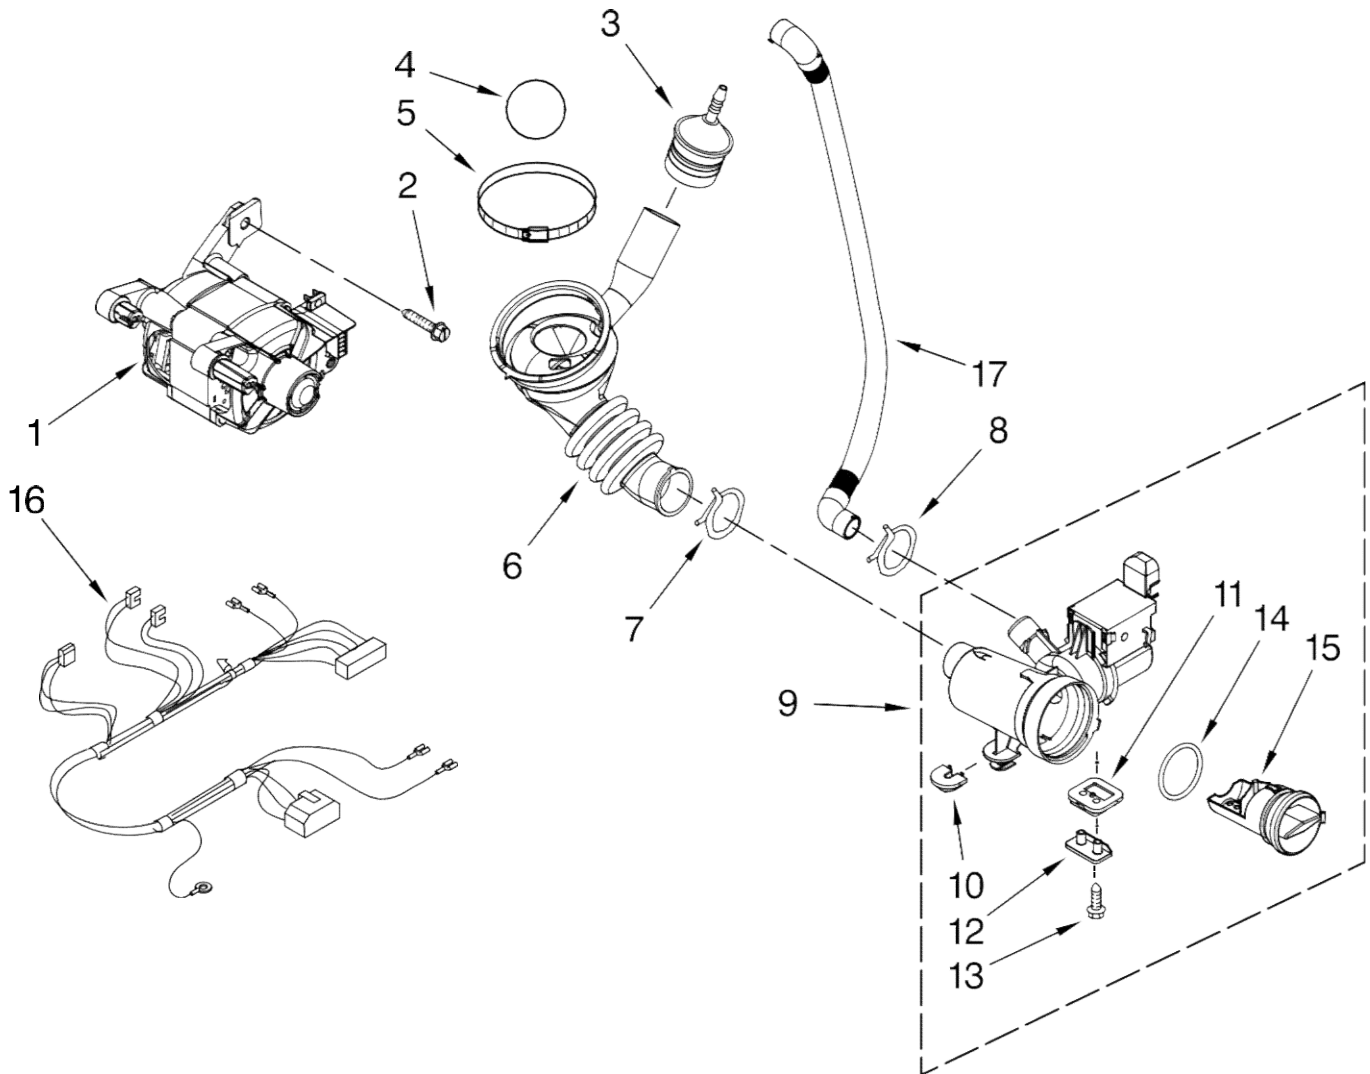

# LAVADORA MHWE200XW00

**Illus. Part No. No. DESCRIPTION**

- 1 W10212596 Valve, Water Inlet (Double)
- 2 W10212598 Valve, Water Inlet (Single)
- 3 370450 Clamp, Hose (6)
- 4 W10137456 Screw, Valve (2)
- 5 8183181 Nozzle, Inlet (3)

**Illus. Part No. No. DESCRIPTION**

- 11 8540063 Hose, Dispenser To Tub
- 12 8281276 Clamp, Hose
- 13 W10212602 Dispenser, Complete
- 14 W10237414 Handle, Drawer
- 15 W10177245 Badge Assembly

FOR ORDERING INFORMATION REFER TO PARTS PRICE LIST

# LAVADORA MHWE200XW00

Illus. No.	Part No.	DESCRIPTION
1	W10171902	Motor, Drive
2	8540134	Bolt, Motor
3	8540180	Air Trap
4	8540013	Ball
5	8181734	Clamp
6	8540012	Hose, Tub to Pump
7	370448	Clamp, Hose

Illus. No.	Part No.	DESCRIPTION
8	W10245724	Clamp, Drain Hose
9	W10130913	Pump (Complete)
10	W10034820	Foot, Rubber (Slider)
11	W10034830	Foot, Rubber (Lock)
12	8540033	Cap, Lock Foot

Illus. No.	Part No.	DESCRIPTION
13	8533964	Screw, 10-16 x 1.25 (2)
14	8540025	Seal, Filter Cap
15	8540996	Filter Assembly (Includes Item 14)
16	W10201879	Harness, Motor
17	W10272563	Hose, Drain (Inner)