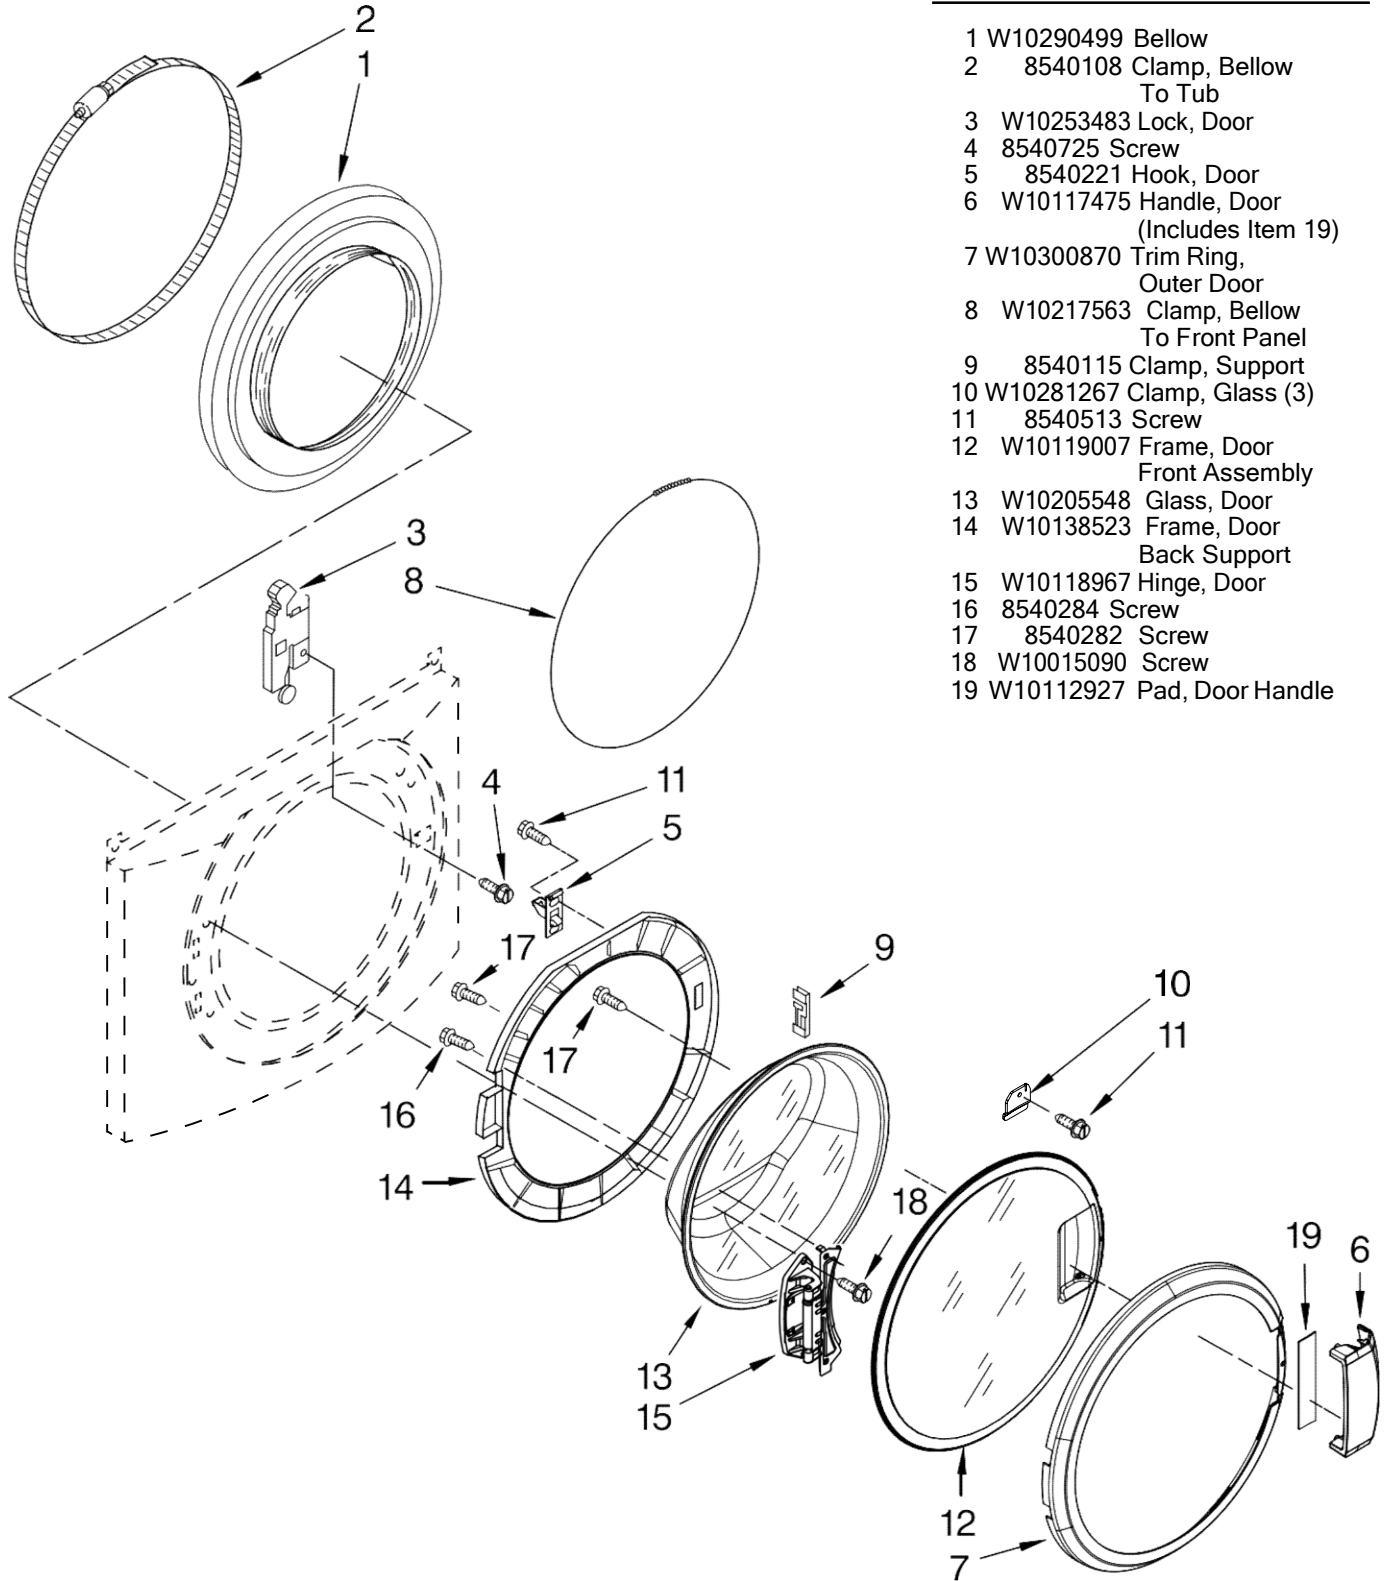

LAVADORA MHWE200XW00

Illus. No.	Part No.	DESCRIPTION

1	W10290499	Bellow
2	8540108	Clamp, Bellow To Tub
3	W10253483	Lock, Door
4	8540725	Screw
5	8540221	Hook, Door
6	W10117475	Handle, Door (Includes Item 19)
7	W10300870	Trim Ring, Outer Door
8	W10217563	Clamp, Bellow To Front Panel
9	8540115	Clamp, Support
10	W10281267	Clamp, Glass (3)
11	8540513	Screw
12	W10119007	Frame, Door Front Assembly
13	W10205548	Glass, Door
14	W10138523	Frame, Door Back Support
15	W10118967	Hinge, Door
16	8540284	Screw
17	8540282	Screw
18	W10015090	Screw
19	W10112927	Pad, Door Handle

FOR ORDERING INFORMATION REFER TO PARTS PRICE LIST