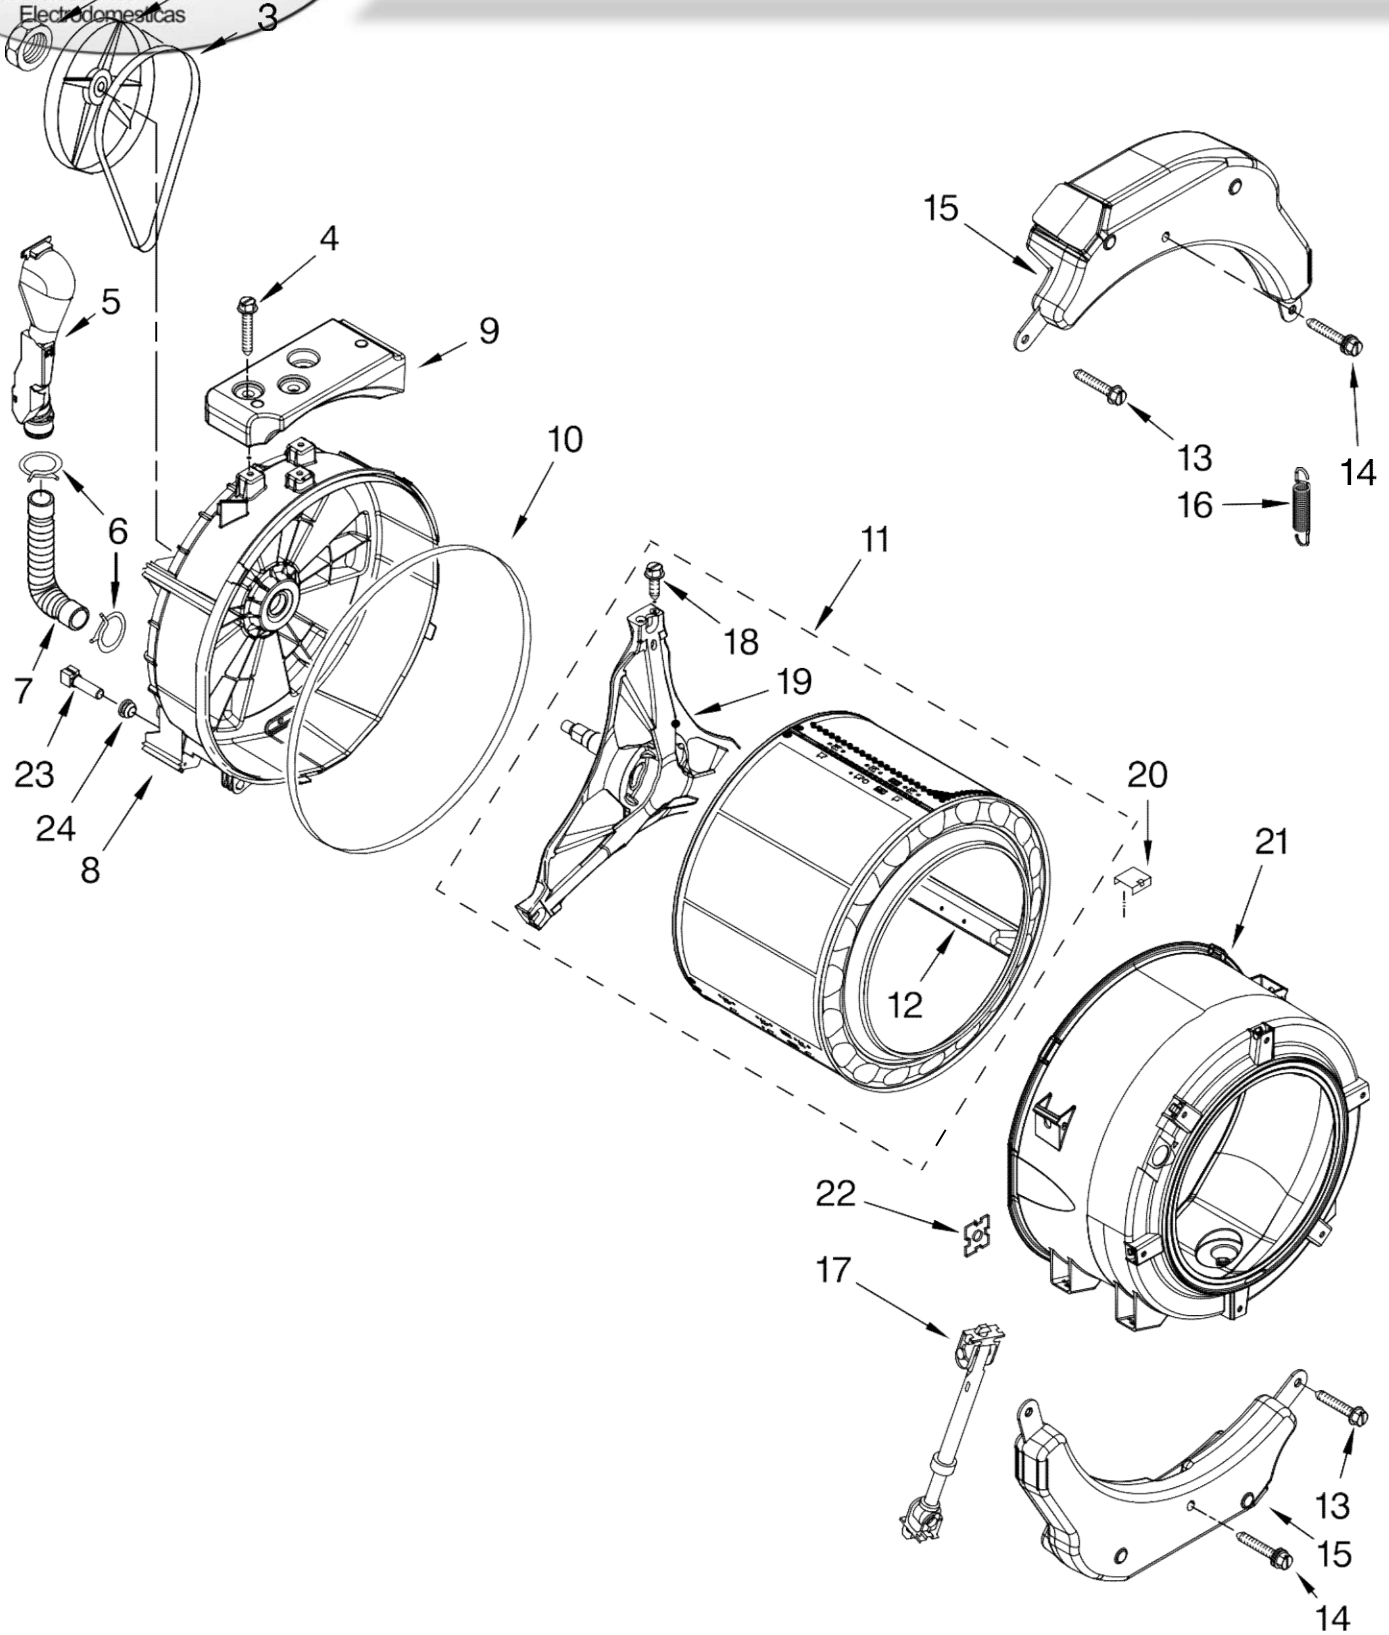

LAVADORA MHWE200XW00

FOR ORDERING INFORMATION REFER TO PARTS PRICE LIST

LAVADORA MHWE200XW00

Illus. No.	Part No.	DESCRIPTION
1	8533999	Nut, Pulley
2	8540088C	Pulley
3	W10260319	Belt, Drive
4	W10246531	Screw, Rear Counterweight (3)
5	W10142720	Pipe, Ventilation
6	8540010	Clamp, Vent Hose
7	8540019	Hose, Exhaust
8	W10200751	Tub, Rear (Includes Items 10 & 22)
9	W10200747	Counterweight, Rear
10	8540090	Gasket, Tub
11	W10205253	Basket, Complete
12	W10112972	Baffle, Tub
13	W10094780	Bolt, Counterweight (4)
14	W10259288	Bolt Assembly, Counterweight Center Hole (2)
15	W10223198	Counterweight, Front (2)
16	W10010360	Spring, Suspension (Set of 2)
17	W10015830	Shock Absorber (3)
18	8540382	Screw
19	W10202464	Crosspiece Asm
20	8540092	Clamp, Tub
21	W10289875	Tub, Front (Includes Items 10 & 22)
22	8540072	Nut, Push-In
23	W10176659	Negative Thermistor Control
24	8540766	Seal, Rubber