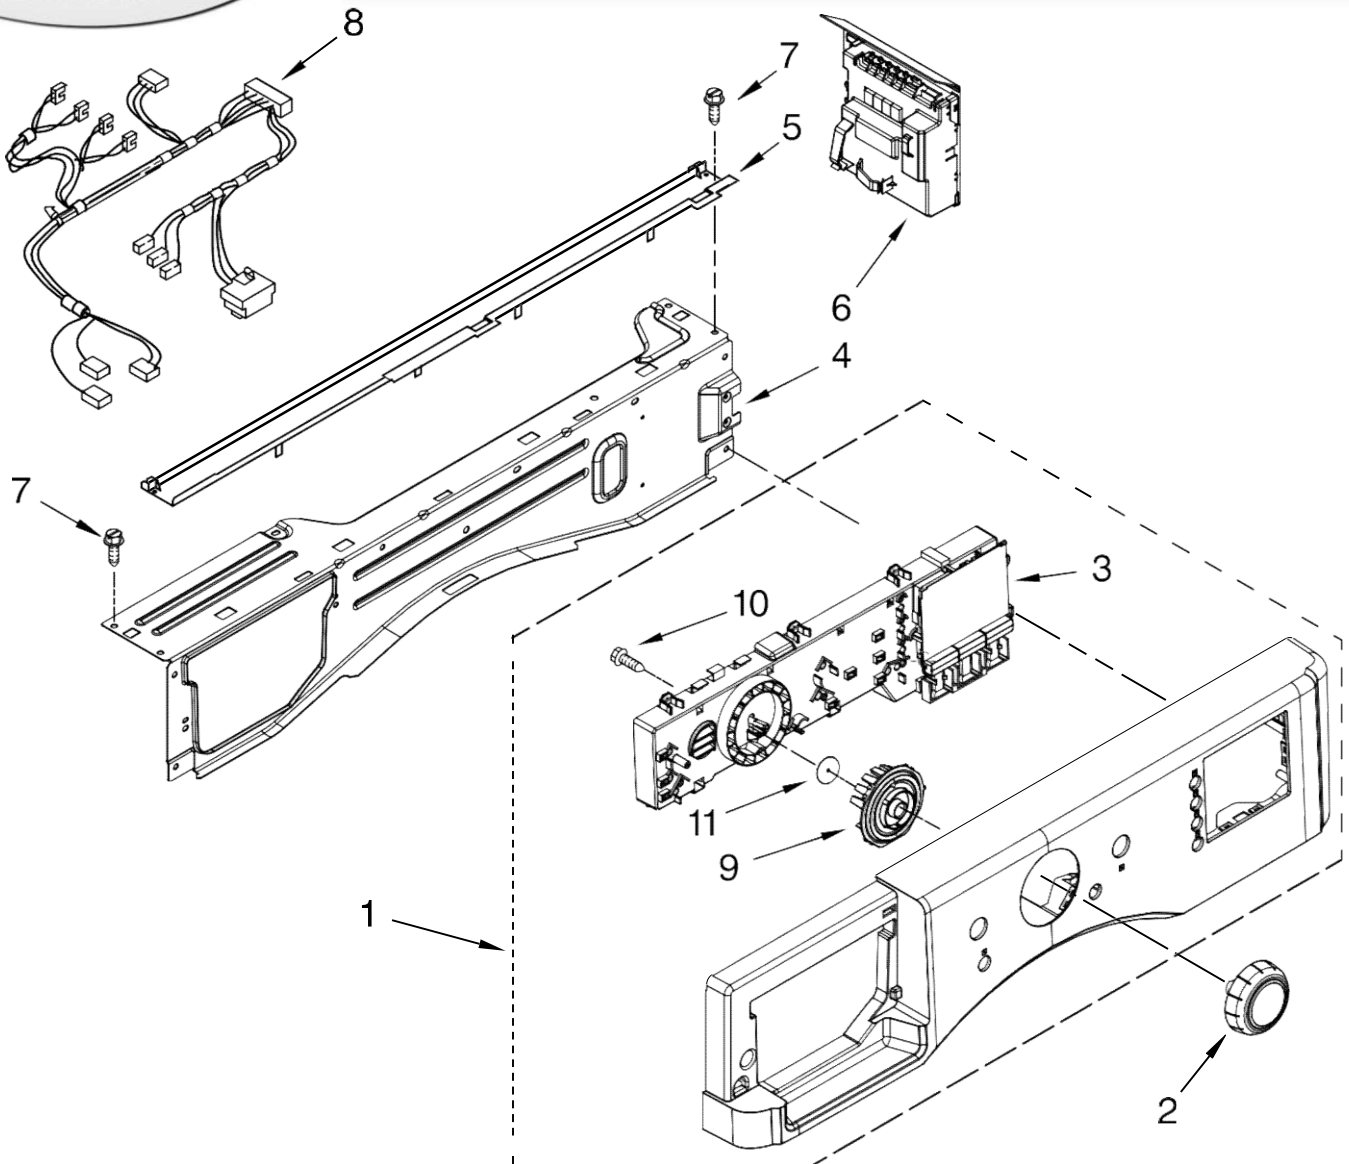

LAVADORA MHWE200XW00

Illus. No.	Part No.	DESCRIPTION	Illus. No.	Part No.	DESCRIPTION	Illus. No.	Part No.	DESCRIPTION
1	W10212729	Console	6	W10294680	Microcomputer, Machine Control	9	W10215797	Light Guide, Cycle
2	W10215799	Knob, Control	7	W10015090	Screw, 8-18 X 5/8	10	W10006580	Screw, M3-1.12x12
3	W10212771	User Interface	8	W10269290	Harness, Wiring (Upper Main) (Includes Item 39 On Page 1)	11	8572039	Seal, User Interface
4	W10240776	Brace, Top Front						
5	8540839	Channel, Water