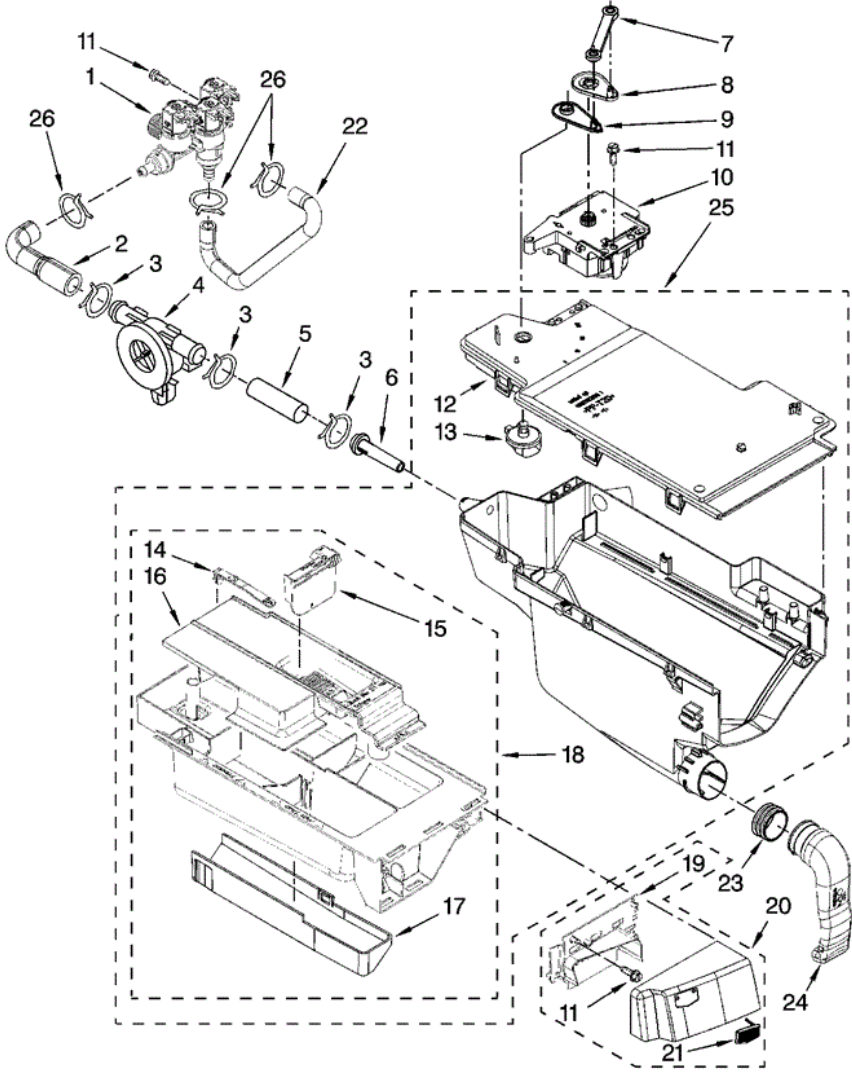

MHWE900VJ00 DISPENSADOR