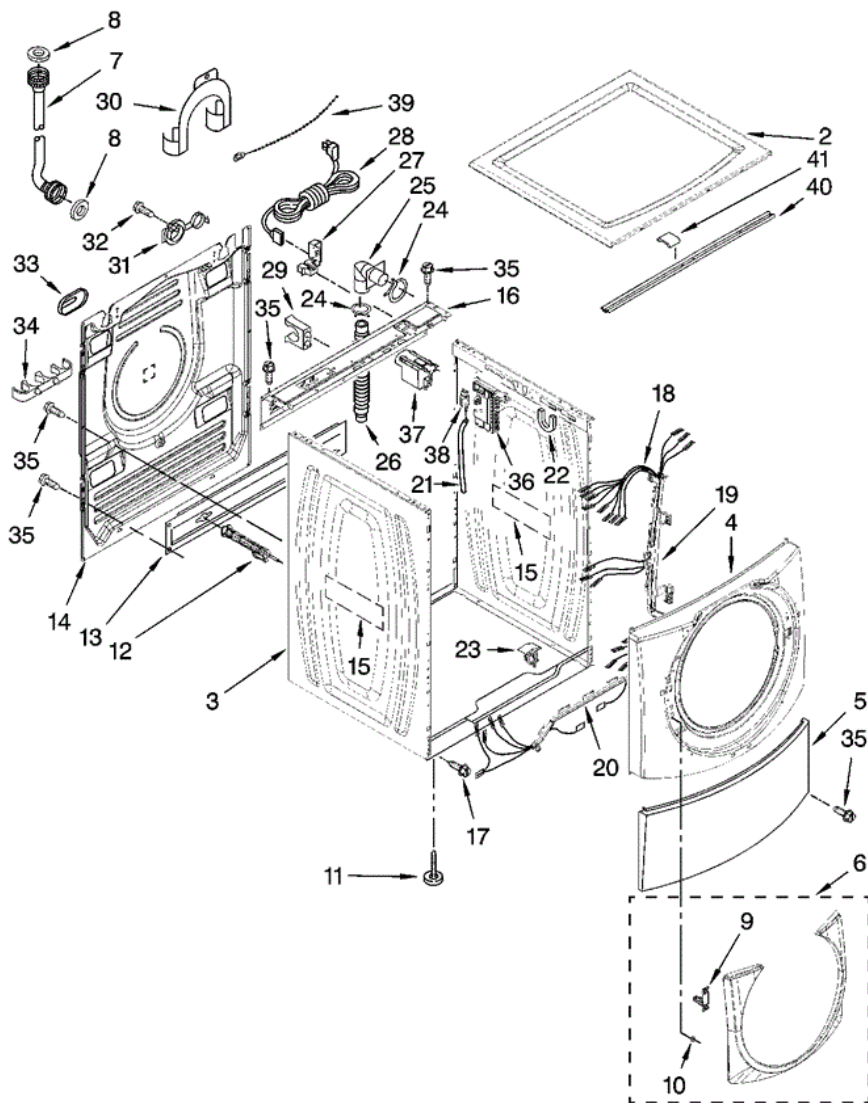

Distribuidor Autorizado

SurteRápido.com

Venta de Refacciones
Electrodomesticas

MHWE900VJ00 GABINETE