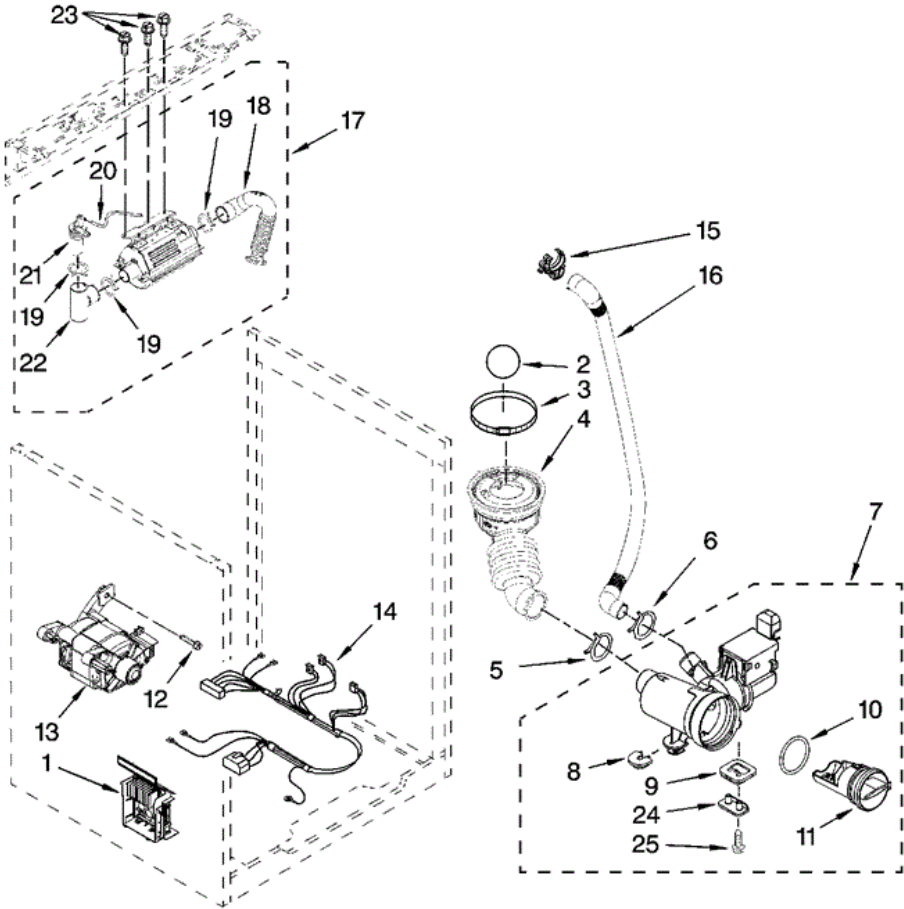

MHWE900VJ00 MOTOR / BOMBA