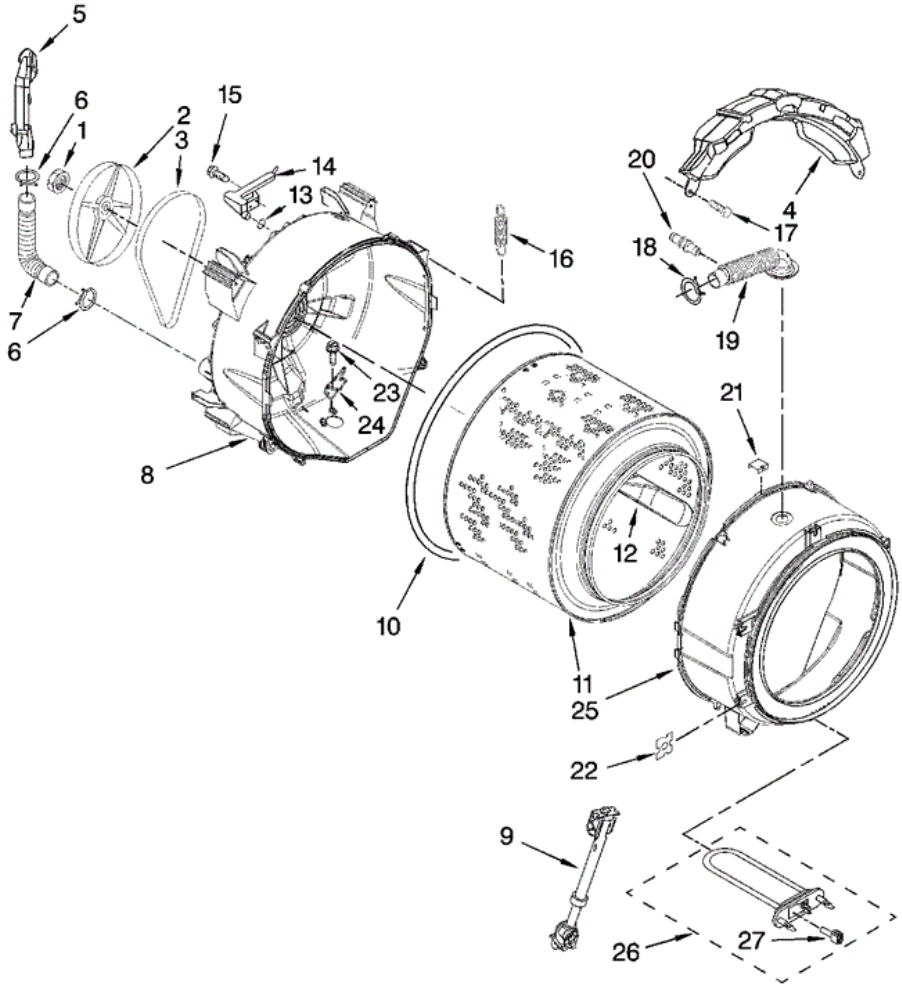

MHWE900VJ00 TAMBOR