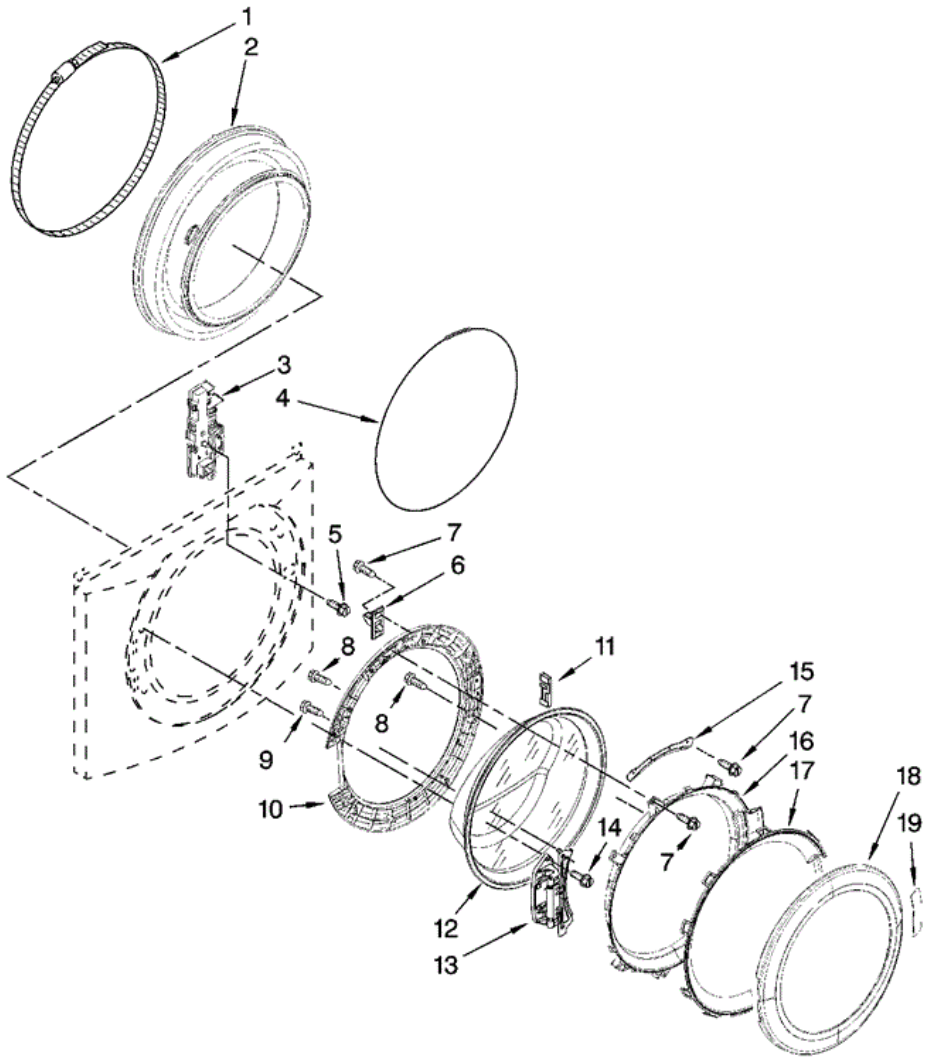

27	W10110676	STRAIN RELIEF
28	W10110674	CORD, POWER
29	W10022290	CLIP, OUTER HOSE HOLDER
30	8540021	U-BEND, DRAIN HOSE
31	8540728	SLEEVE, CORD SUPPORT (2)
32	8540727	SCREW, 3 X 8 MM
33	8540268	COVER, TRANSPORT
34	W10003270	CLIP, OUTER HOSE HOLDER
35	W10015090	SCREW, 8-18 X 5/8
36	W10156258	CONTROL BOARD, EXPANSION
37	8540230	FILTER, INTERFERENCE
38	W10249845	SWITCH, ANALOG PRESSURE SENSOR
39	3347868	CABLE TIE
40	8540720	BRACE, TOP (INCLUDES ITEM 41)
41	8283273	DAMPER, BRACE

MHWE900VJ00 PUERTA