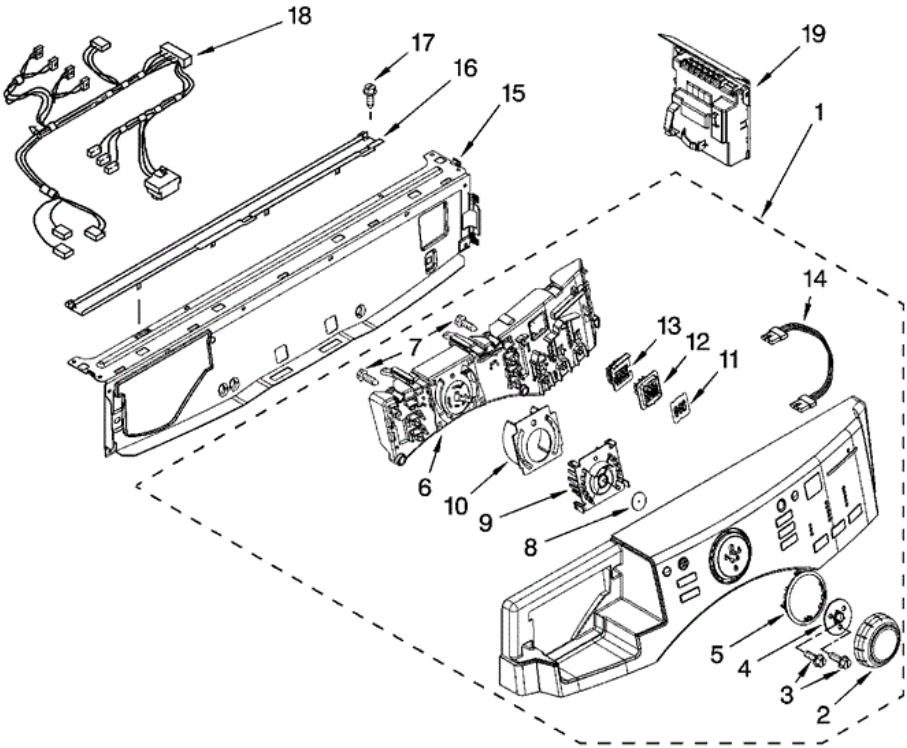

MHWE900VJ00 TABLERO