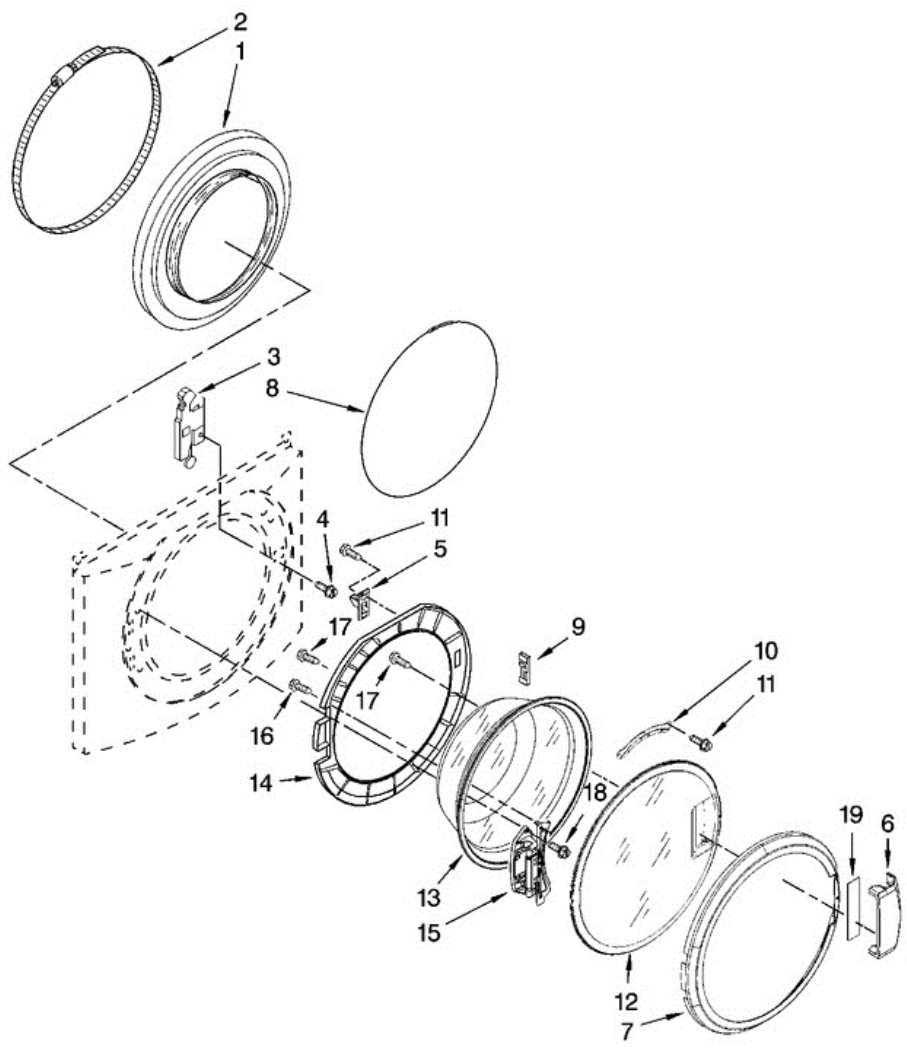

26	8540268	COVER, TRANSPORT
27	8540021	U-BEND, DRAIN HOSE
28	W10085220	MICROSWITCH (2)
29	8540728	SLEEVE, CORD SUPPORT (2)
30	8540727	SCREW, 3 X 8 MM
31	8540329	SCREW
32	8540720	BRACE, TOP (INCLUDES ITEM 33)
33	8283273	DAMPER, BRACE
34	2161302	SLEEVE, PRESSURE SWITCH HOSE
35	3347868	CABLE TIE
36	16123	WASHER, WATER INLET HOSE (4) (1-1/16 X 5/8)
37	8540290	HARNESS CHANNEL, TOP REAR
38	8540288	HARNESS CHANNEL, SIDE FRONT
39	8540289	HARNESS CHANNEL, SIDE REAR
40	W10110676	STRAIN RELIEF, POWER CORD
41	8540644	BRACKET, SPRING

MHWZ600TW00 PUERTA