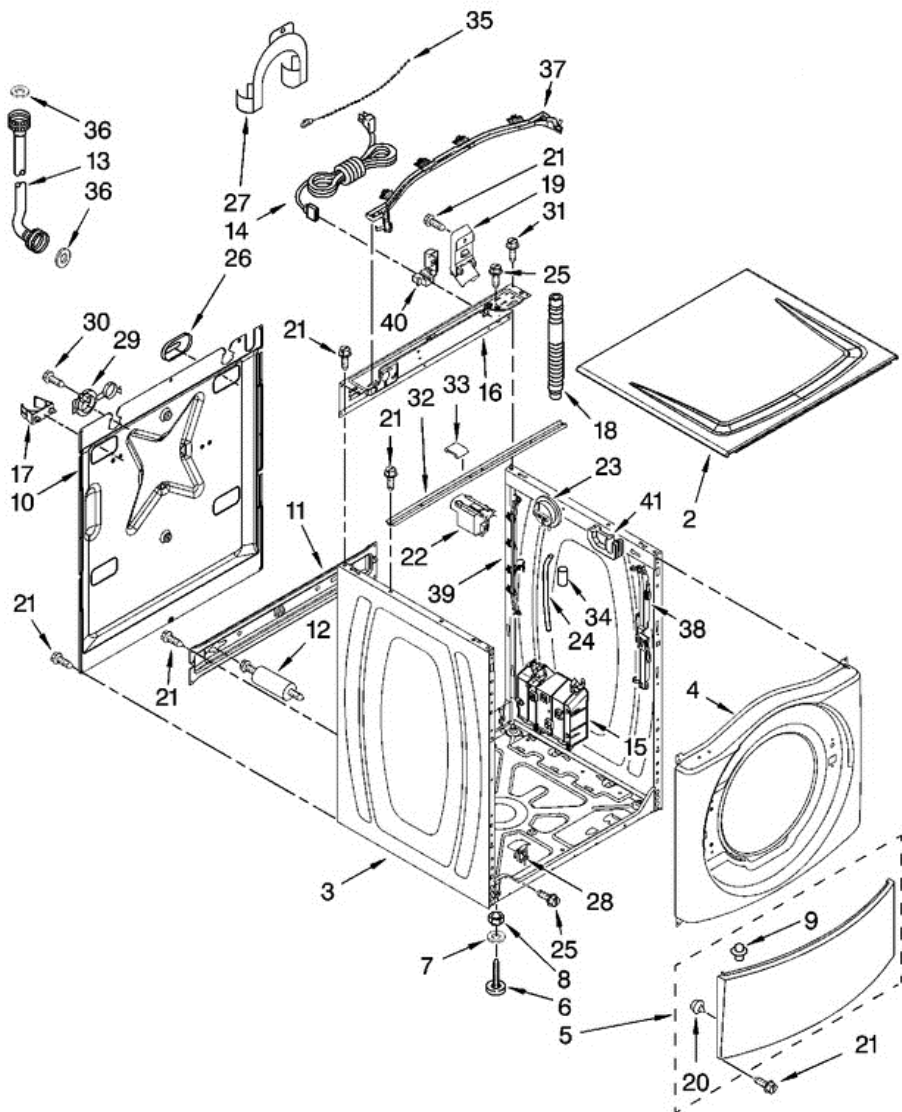

Distribuidor Autorizado

SurteRápido.com

Venta de Refacciones
Electrodomesticas

MHWZ600TW00 GABINETE

MHWZ600TW00 GABINETE

2	8540716	TOP (WHITE)
2	W10128645	TOP (BLACK)
2	W10135105	TOP (PACIFIC BLUE)
3	8540548	CABINET (WHITE)
3	W10117456	CABINET (BLACK)
3	W10135011	CABINET (PACIFIC BLUE)
4	W10112948	PANEL, FRONT (WHITE)
4	W10117457	PANEL, FRONT (BLACK)
4	W10119003	PANEL, FRONT (PACIFIC BLUE)
5	W10112981	TOE PANEL (BLACK)
5	W10135013	TOE PANEL (PACIFIC BLUE)
5	W10135103	TOE PANEL (WHITE)
6	W10121009	FOOT, LEVELING (4)
7	487576	WASHER, PLASTIC
8	3359452	NUT, LOCK (4)
9	8518891	RIVET
10	8540580	PANEL, REAR
11	8540581	BRACE, TRANSPORT
12	8540199	BOLT, SHIPPING (4)
13	8571377	HOSE, WATER INLET (BLUE COUPLER)
13	8571378	HOSE, WATER INLET (RED COUPLER)
14	W10121405	CORD, POWER
15	8540540	MOTOR CONTROL UNIT
16	8540974	BRACE, REAR
17	8540093	CLAMP, TUBE TRANSPORTATION
18	W10114608	HOSE, DRAIN
19	8540607	RETAINER, HOSE OUTLET
20	238614	BUMPER (2)
21	W10015090	SCREW, 8-18 X 5/8
22	8540230	FILTER, INTERFERENCE
23	8540224	SWITCH, PRESSURE
24	8540294	HOSE, PRESSURE SWITCH
25	8540479	SCREW, GROUNDING

26	8540268	COVER, TRANSPORT
27	8540021	U-BEND, DRAIN HOSE
28	W10085220	MICROSWITCH (2)
29	8540728	SLEEVE, CORD SUPPORT (2)
30	8540727	SCREW, 3 X 8 MM
31	8540329	SCREW
32	8540720	BRACE, TOP (INCLUDES ITEM 33)
33	8283273	DAMPER, BRACE
34	2161302	SLEEVE, PRESSURE SWITCH HOSE
35	3347868	CABLE TIE
36	16123	WASHER, WATER INLET HOSE (4) (1-1/16 X 5/8)
37	8540290	HARNESS CHANNEL, TOP REAR
38	8540288	HARNESS CHANNEL, SIDE FRONT
39	8540289	HARNESS CHANNEL, SIDE REAR
40	W10110676	STRAIN RELIEF, POWER CORD
41	8540644	BRACKET, SPRING