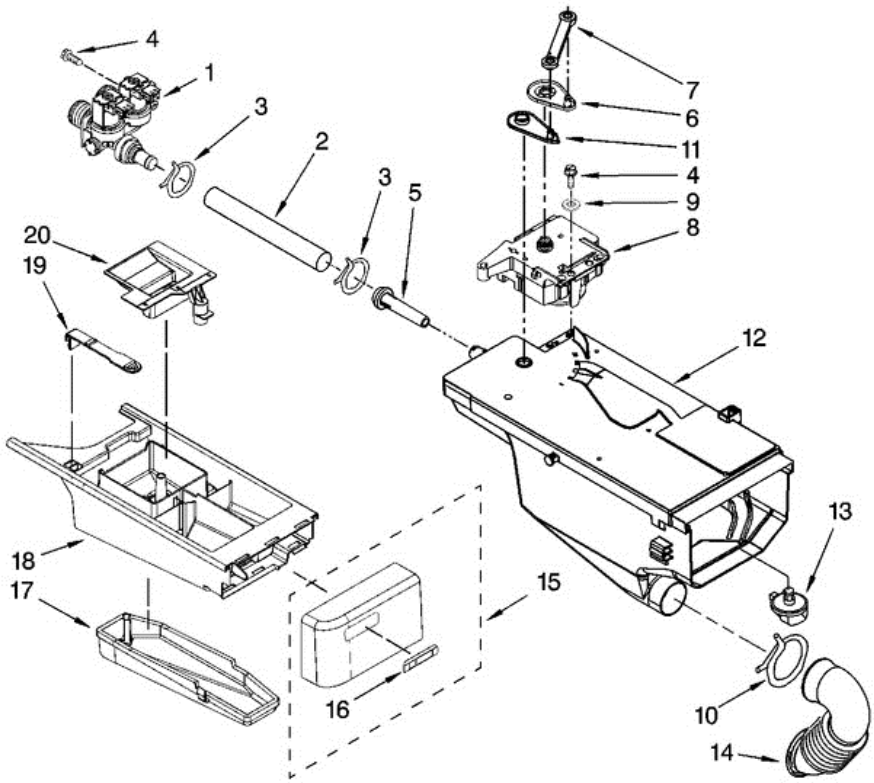

MHWZ600TW00 DESPACHADOR