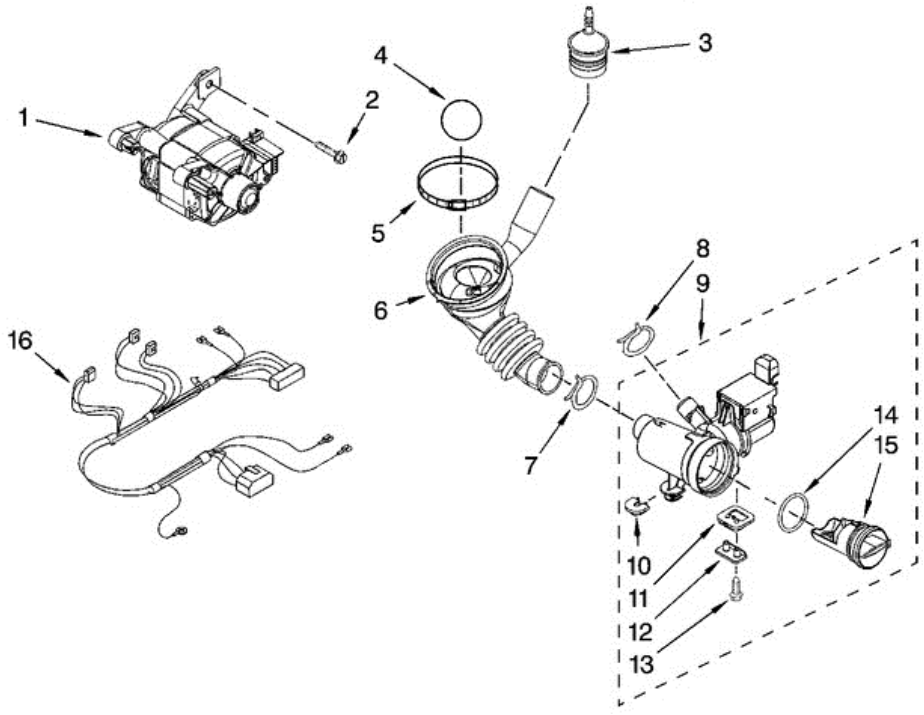

MHWZ600TW00 MOTOR / BOMBA

MHWZ600TW00 MOTOR / BOMBA

1	W10140582	MOTOR, DRIVE
2	8540134	BOLT, MOTOR
3	8540180	AIR TRAP
4	8540013	BALL
5	8540008	CLAMP
6	8540012	HOSE, TUB TO PUMP
7	370448	CLAMP, HOSE
8	356138	CLAMP, DRAIN HOSE
9	W10130913	PUMP (COMPLETE)
10	W10034820	FOOT, RUBBER (SLIDER)
11	W10034830	FOOT, RUBBER (LOCK)
12	8540033	CAP, LOCK FOOT
13	8533964	SCREW, 10-16 X 1.25 (2)
14	8540025	SEAL, FILTER CAP
15	8540996	FILTER ASSEMBLY (INCLUDES ITEM 14)
16	8540525	HARNESS, MOTOR