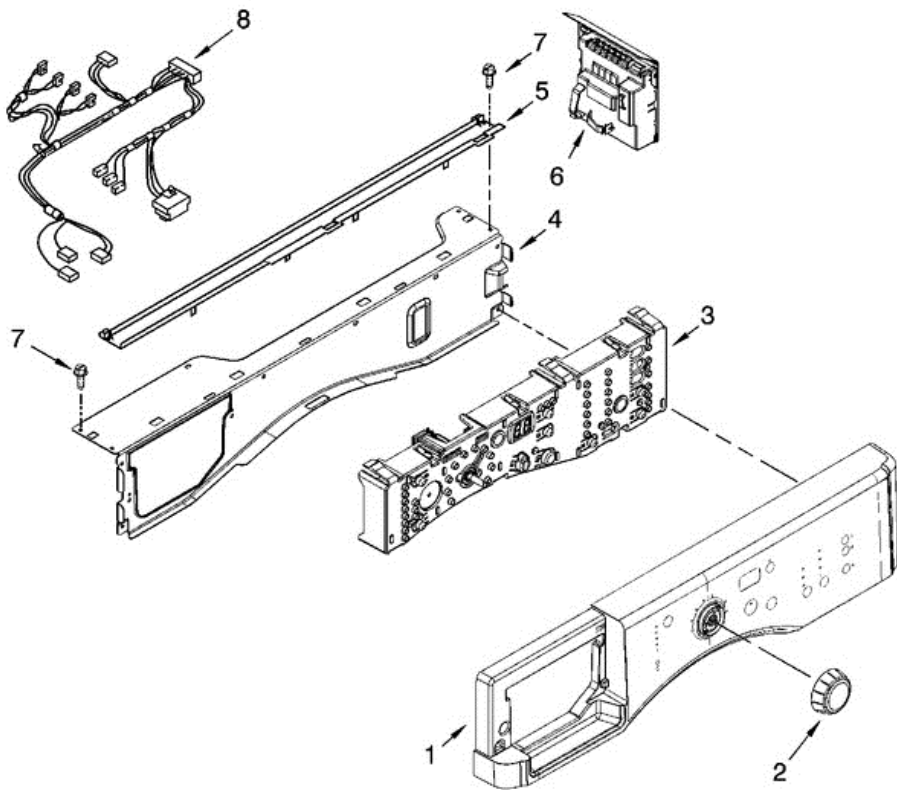

26	8540268	COVER, TRANSPORT
27	8540021	U-BEND, DRAIN HOSE
28	W10085220	MICROSWITCH (2)
29	8540728	SLEEVE, CORD SUPPORT (2)
30	8540727	SCREW, 3 X 8 MM
31	8540329	SCREW
32	8540720	BRACE, TOP (INCLUDES ITEM 33)
33	8283273	DAMPER, BRACE
34	2161302	SLEEVE, PRESSURE SWITCH HOSE
35	3347868	CABLE TIE
36	16123	WASHER, WATER INLET HOSE (4) (1-1/16 X 5/8)
37	8540290	HARNESS CHANNEL, TOP REAR
38	8540288	HARNESS CHANNEL, SIDE FRONT
39	8540289	HARNESS CHANNEL, SIDE REAR
40	W10110676	STRAIN RELIEF, POWER CORD
41	8540644	BRACKET, SPRING

MHWZ600TW00 PUERTA

MHWZ600TW00 PUERTA

1	8540952	BELLOW
2	8540108	CLAMP, BELLOW
3	8540772	LOCK, DOOR
4	8540725	SCREW
5	8540221	HOOK, DOOR
6	W10117475	HANDLE, DOOR
7	W10112915	TRIM RING, OUTER DOOR
8	8540107	CLAMP, BELLOW (FRONT)
9	8540115	CLAMP, SUPPORT
10	8540114	CLAMP, GLASS (2)
11	8540513	SCREW
12	W10119007	FRAME, DOOR FRONT ASSEMBLY
13	8540428	GLASS, DOOR
14	W10138523	FRAME, DOOR BACK SUPPORT
15	W10118967	HINGE, DOOR
16	8540284	SCREW
17	8540282	SCREW
18	W10015090	SCREW
19	W10112927	PAD, DOOR HANDLE

MHWZ600TW00 TABLERO

MHWZ600TW00 TABLERO

1	W10117409	PANEL, CONTROL (WHITE)
1	W10117413	PANEL, CONTROL (BLACK)
1	W10119012	PANEL, CONTROL (PACIFIC BLUE)
2	W10119050	KNOB, CONTROL
3	W10117419	USER INTERFACE
4	8540558	BRACE, TOP FRONT
5	8540722	CHANNEL, WATER
6	W10118971	MICROCOMPUTER, MACHINE CONTROL
7	W10015090	SCREW, 8-18 X 5/8
8	8540524	HARNESS, WIRING (MAIN)