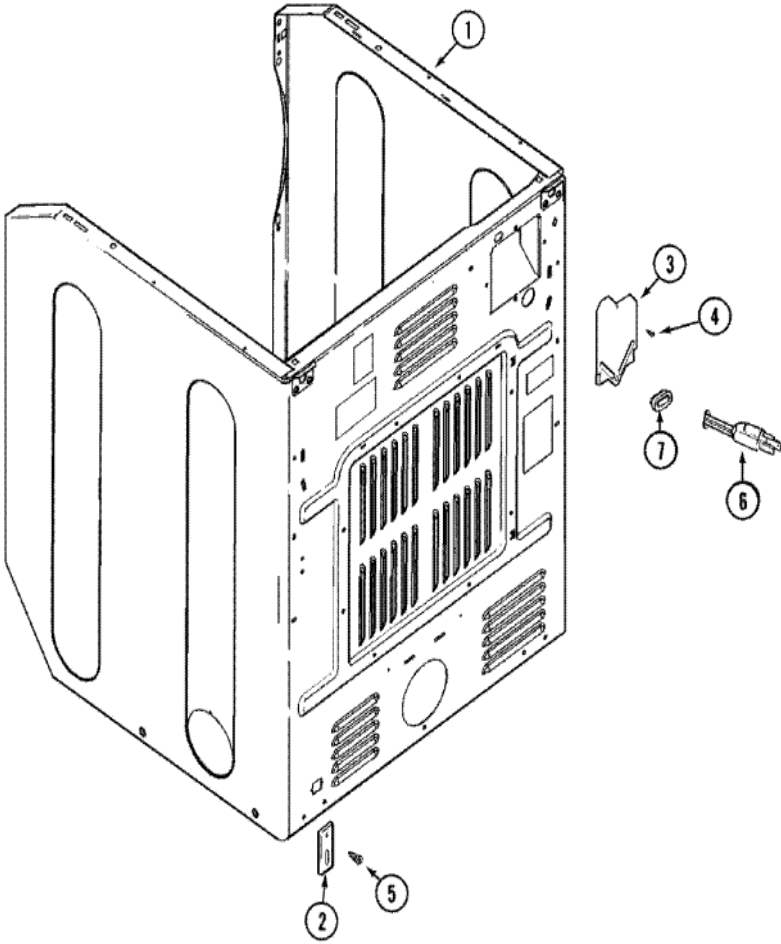

20	213007	SCREW, CABINET (S/P)
20	22003409	DESCONTINUADO
21	22002767	BRACE, CROSS (S/P)
22	33002190	SCREW (No.10-3/8``) (S/P)
23	22002013	STOP, SHIPPING (S/P)
24	22003819	WIRE HARNESS, LOWER COMMERCIAL (S/P)
24	22003820	WIRE HARNESS / HH / UNBALANCE (S/P)
24	33002179	WIRE HARNESS, MAIN (LWR) (S/P)
24	33001989	RETAINER, WIRE (S/P)
24	22002006	CLIP (S/P)
25	22001995	SCREW (S/P)
26	22002001	SUPPORT, HINGE (S/P)
27	22002991	HOOK, ACCESS COVER (S/P)
27	33002037	FASTENER, ACCESS COVER HOOK (S/P)
28	22002985	BRACKET, SHROUD SUPPORT (LT) (S/P)
28	22003224	BRACKET, SHROUD SUPPORT (RT) (S/P)
29	22001993	BRIDGE, SHROUD SUPPORT (S/P)
29	22003652	SHROUD SUPPORT ASSEMBLY (S/P)
30	33002011	COVER, ACCESS (WHT) (S/P)
31	33002013	FASTENER CLIP, ACCESS COVER (S/P)

MLG19PDAWW GABINETE