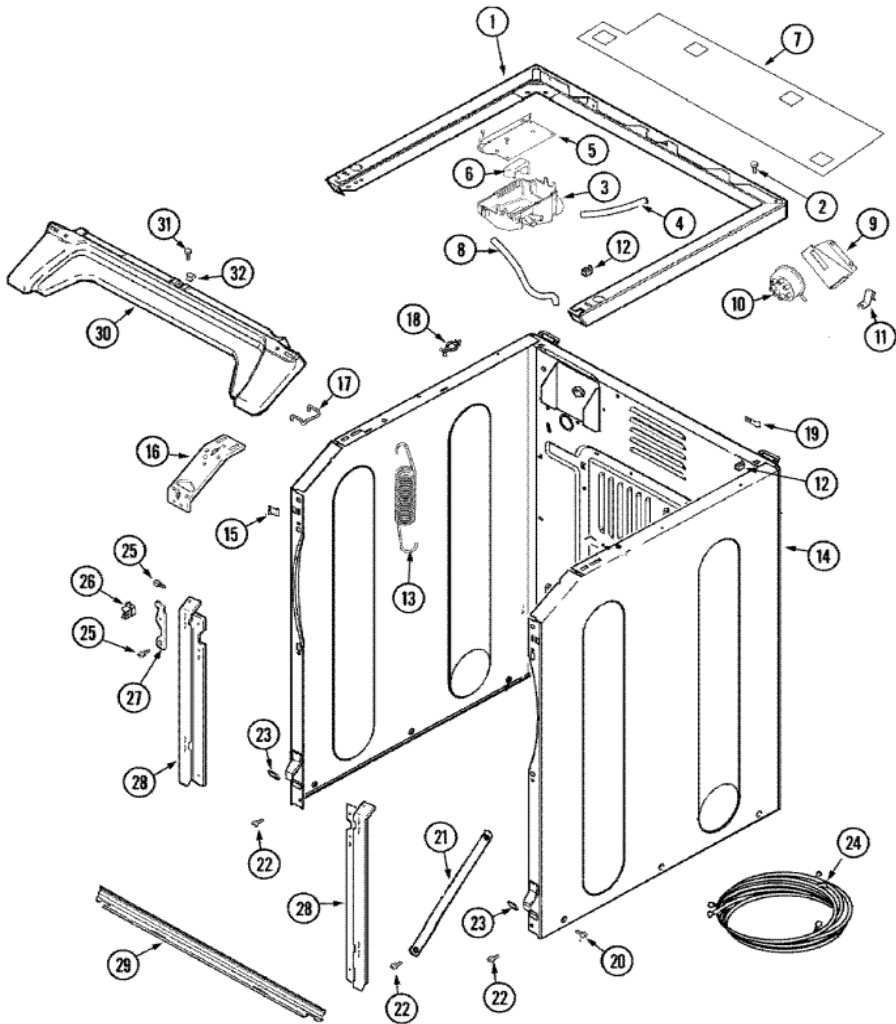

MLG19PDAWW GABINETE

MLG19PDWW GABINETE

1	33002963	SUPPORT WELD ASSY, WHITE (S/P)
2	22001883	SCREW (S/P)
3	33001855	SCREW (HEX HEAD) (S/P)
3	33002775	VENT, TUB ----SUB (S/P)
4	22002464	HOSE (S/P)
5	33002189	BRACKET, VENT MOUNTING (S/P)
6	22002440	DEFLECTOR, VENT (S/P)
7	33002191	WIRE SHIELD (S/P)
7	33002192	CLIP, SHIELD (S/P)
8	489503	CLAMP - 15/16`` (S/P)
8	33002193	SHOWER HOSE (S/P)
9	488826	CLIP, WIRE HARNESS (S/P)
9	33002188	SUPPORT, PRESSURE SWITCH (S/P)
10	22002994	SWITCH, PRESSURE
11	22002244	CLIP, GROUNDING (S/P)
11	22002006	CLIP (S/P)
12	33002194	NUT, SPEED (S/P)
13	22002100	SPRING (S/P)
14	22003639	CABINET ASSY. (WHT AS PK) (S/P)
14	8539404	TIE, CABLE (S/P)
14	22003582	CABINET, ASSY. (WHT-AS PK) (S/P)
15	22002049	CLIP (S/P)
16	33002474	BRACKET, CORNER (LT) (S/P)
16	33002473	BRACKET, CORNER (RT) (S/P)
16	22003652	SHROUD SUPPORT ASSEMBLY (S/P)
17	22002297	SUPPORT, SPRING (S/P)
18	22003298	RETAINER, WIRE (S/P)
19	22001996	SCREW (S/P)
19	22001995	SCREW (S/P)
19	22002178	BRACKET, WATER SWITCH (S/P)
19	22004095	HINGE, PLASTIC