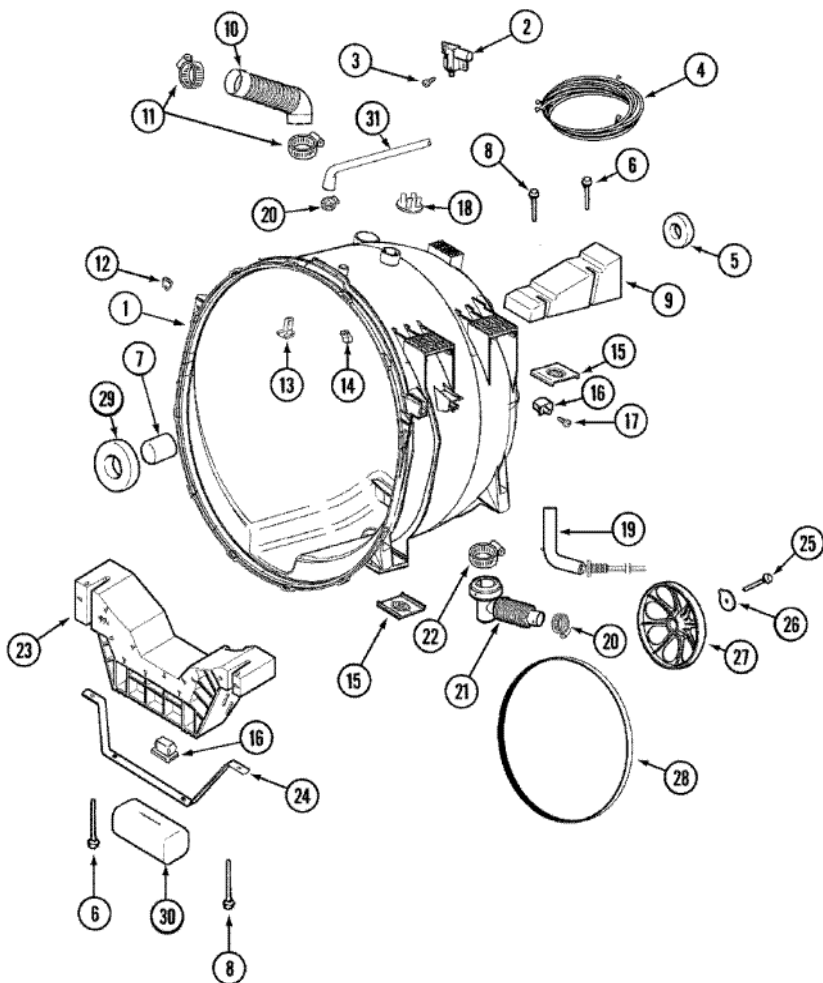

27	33002049	STRIP, GROMMET (S/P)
27	33002623	BASE, (UPR) (S/P)
27	33002467	BASE (UPR) (S/P)
27	33002050	PROTECTOR, HARNESS (S/P)
27	22003605	BASE WELD ASSEMBLY (S/P)
27	33002467	BASE (UPR) (S/P)
28	22001078	SCREW (S/P)
29	22003298	RETAINER, WIRE (S/P)
30	410490	SPRING, WIRE HARNESS (S/P)
31	33002186	TRANSFORMER (S/P)
31	315218	SHIELD, XFMR (S/P)
32	22001995	SCREW (S/P)
32	33002757	BRACKET (RT) (S/P)
32	33002758	BRACKET (LT) (S/P)
33	33002044	GUIDE (S/P)
34	12001551	BRACKET/SCREW PACKAGE (S/P)

Distribuidor Autorizado

SurteRápido.com

Venta de Refacciones
Electrodomesticas

MLG19PDAWW TINA