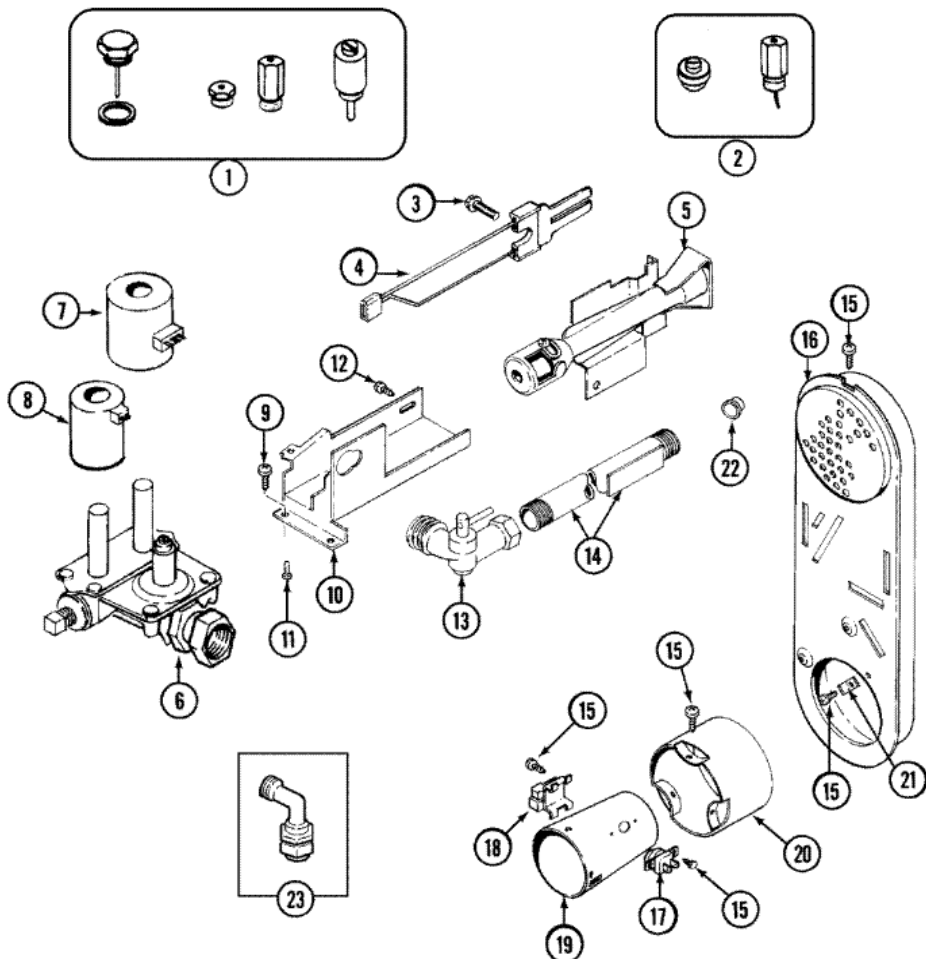

Distribuidor Autorizado

SurteRápido.com

Venta de Refacciones
Electrodomesticas

MLG19PDAWW VALVULA