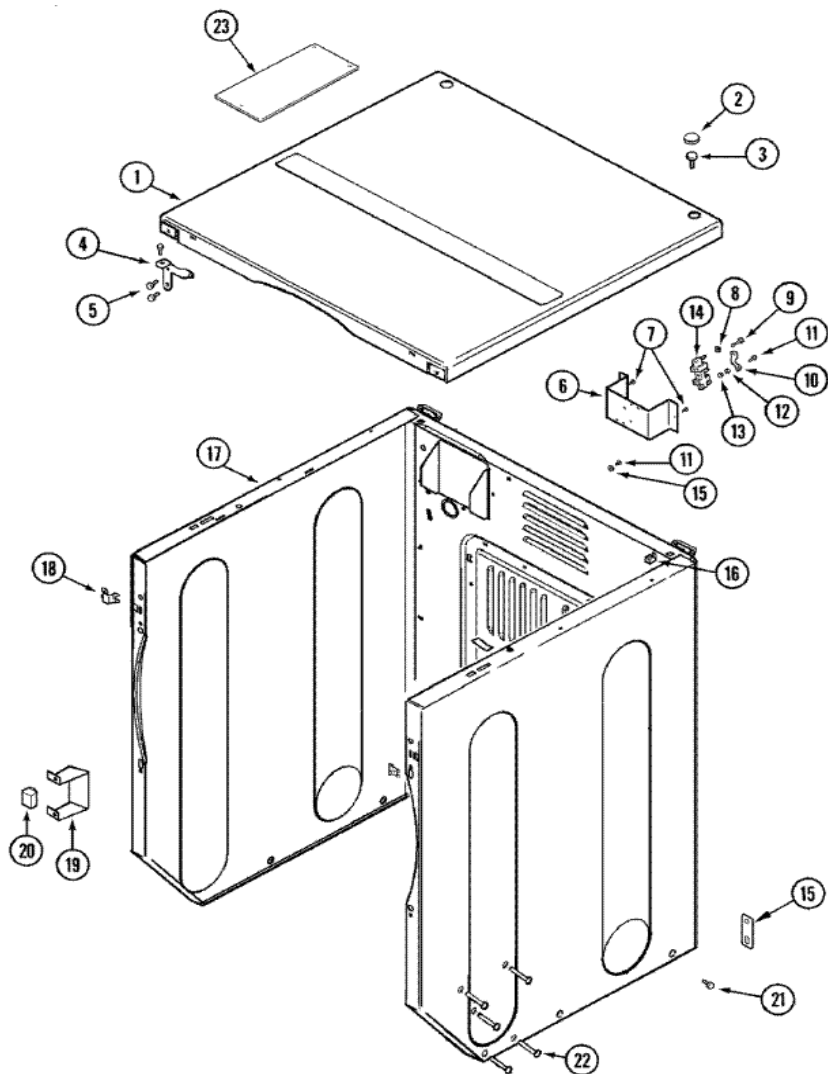

Distribuidor Autorizado

SurteRápido.com

Venta de Refacciones
Electrodomesticas

MLG19PDAWW GABINETE