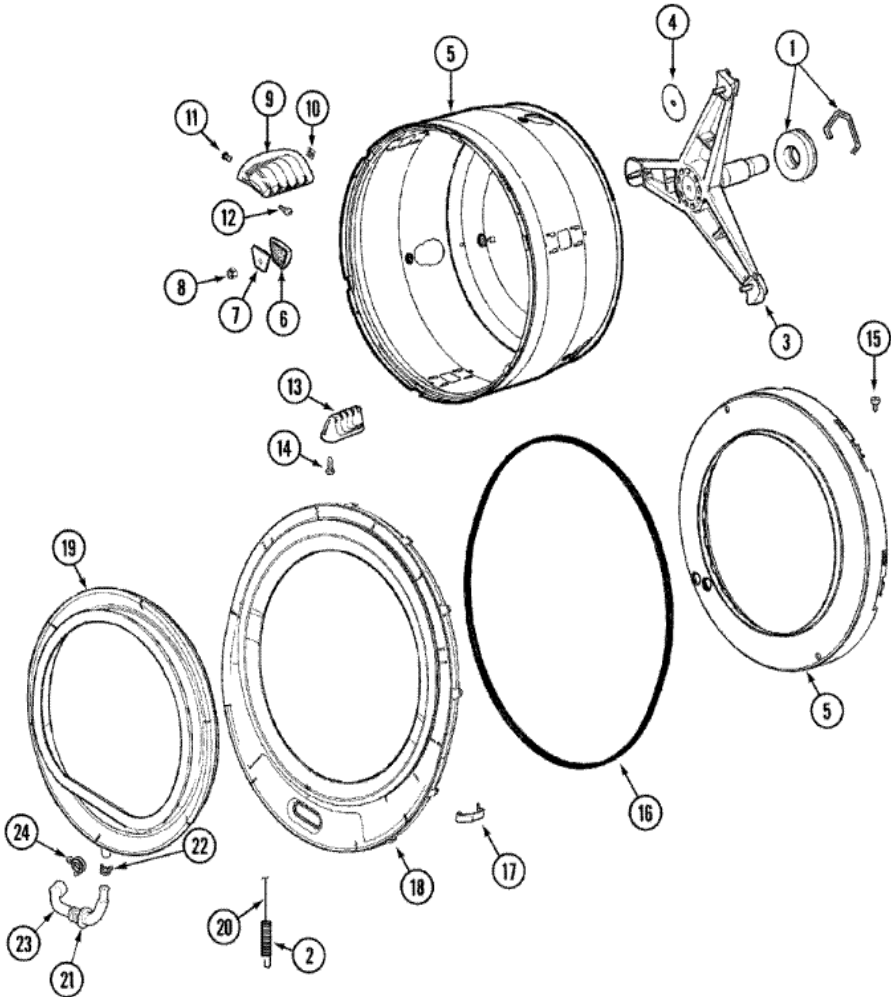

26	22003936	WASHER (1 1/4") (S/P)
27	22002315	PULLEY, SPINNER
28	12001788	BELT KIT, DRIVE
29	24001015	BEARING, FRONT
30	22003225	CUSHION (S/P)

Distribuidor Autorizado

SurteRápido.com

Venta de Refacciones
Electrodomesticas

MLG19PDAWW SELLO PUERTA