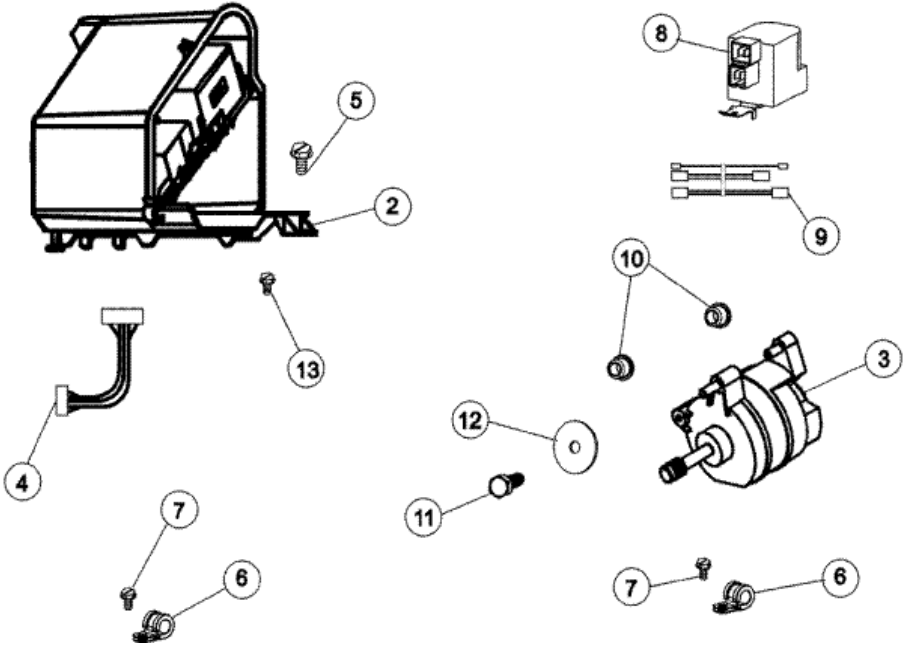

MLG19PDAWW MOTOR