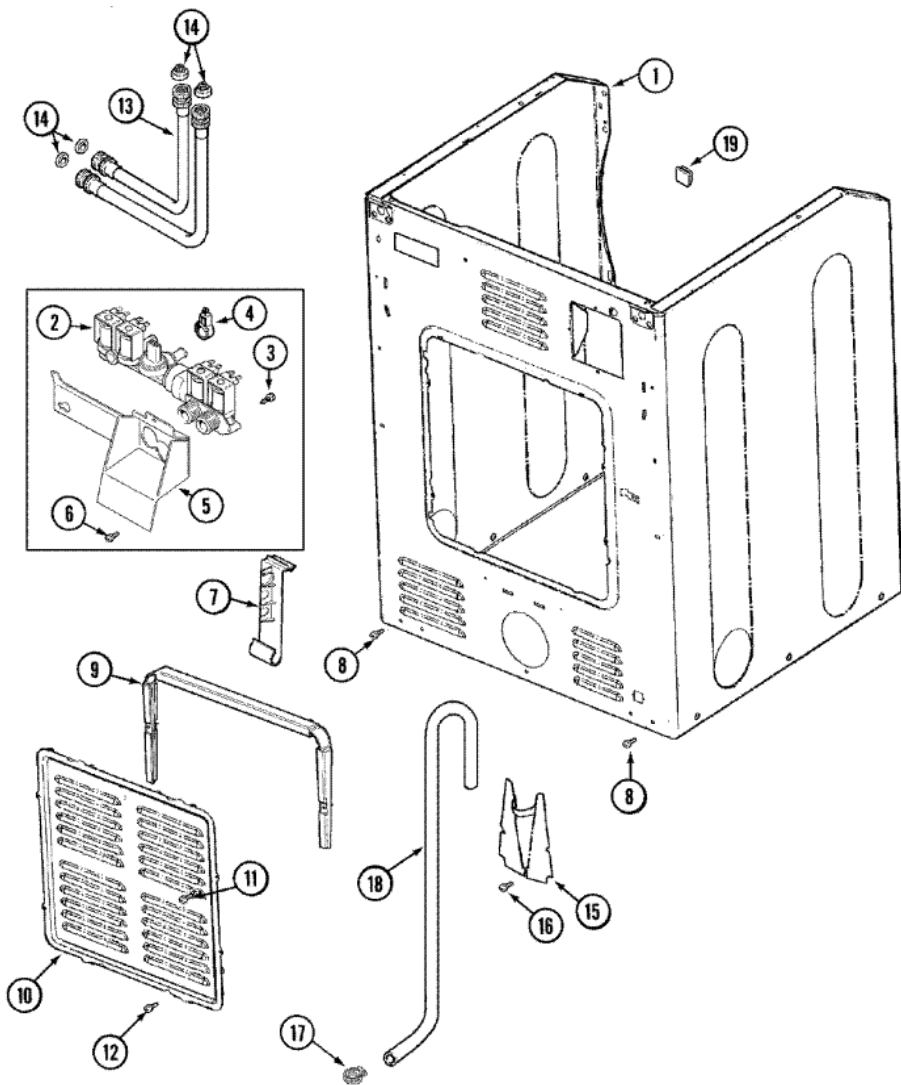

Distribuidor Autorizado

SurteRápido.com

Venta de Refacciones
Electrodomesticas

MLG19PDAWW GABINETE

MLG19PDAWW GABINETE

1	213007	SCREW, CABINET (S/P)
1	22003582	CABINET, ASSY. (WHT-AS PK) (S/P)
1	22003639	DESCONTINUADO
2	33002211	VALVE, WATER (S/P)
3	22002436	SCREW (S/P)
4	489503	CLAMP - 15/16`` (S/P)
5	33002212	BRACKET, WATER VALVE (S/P)
6	22001996	SCREW (S/P)
7	33002213	RACK, HOSE (S/P)
8	22001995	SCREW (S/P)
9	22002022	SPACER, ACCESS PANEL (S/P)
10	22002092	PANEL, ACCESS (S/P)
11	22002295	SCREW (S/P)
12	22001996	SCREW (S/P)
13	202860	HOSE ASSY., INLET (S/P)
14	Y013783	GASKET, INLET HOSE (S/P)
15	22002704	COVER, DRAIN HOSE (S/P)
16	22001995	SCREW (S/P)
17	22001984	CLAMP, DRAIN HOSE (S/P)
18	12001807	DRAIN HOSE REPLACEMENT(NEPTUN)
18	8539404	TIE, CABLE (S/P)
18	22002892	RETAINER, DRAIN HOSE (S/P)
18	12001807	HOSE, DRAIN
19	215950	PLUG, HOLE (S/P)