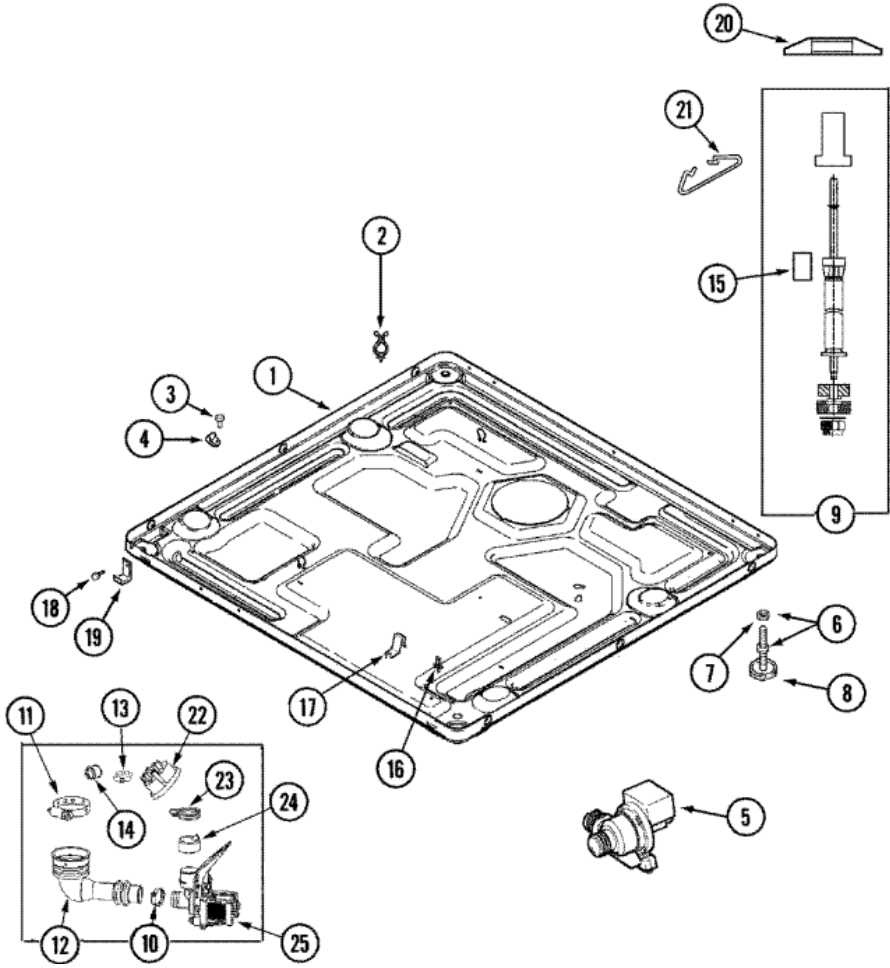

MLG19PDAWW BASE

MLG19PDAWW BASE

1	22003580	BASE, ASSEMBLY (S/P)
1	22003435	BASE (S/P)
2	33001989	RETAINER, WIRE (S/P)
2	22003298	RETAINER, WIRE (S/P)
3	Y313561	DESCONTINUADO
4	22002014	CLIP (S/P)
5	22003059	PUMP, DRAIN (80 WATT)
6	22003544	ADJUSTABLE LEG & NUT
7	Y052740	NUT (S/P)
8	210684	FOOT, RUBBER
9	22001988	STRUT ASSY-REAR
11	22002053	CLAMP, SUMP HOSE (S/P)
12	22003262	HOSE, TUB TO PUMP
12	22001984	CLAMP, DRAIN HOSE (S/P)
13	22003295	CLAMP, OUTER TUB PLUG (S/P)
14	22003261	PLUG, OUTER TUB (S/P)
15	33002224	SLEEVING, BRAIDED (S/P)
16	Y313262	RETAINER, WIRE HARNESS (S/P)
17	22002244	CLIP, GROUNDING (S/P)
18	33002190	SCREW (No.10-3/8``) (S/P)
19	22002239	CLIP, LOWER FRONT PANEL (S/P)
20	33002222	DEFLECTOR, WATER (S/P)
21	33002223	RESTRAINER, TUBE (S/P)
22	22003265	DESCONTINUADO
22	22003728	SWITCH, PRESSURE
23	22002853	CLAMP, HOSE (S/P)
24	22003268	CAP, RUBBER (S/P)
25	25001052	PUMP

MLG19PDAWW GABINETE

MLG19PDWW GABINETE

1	33002963	SUPPORT WELD ASSY, WHITE (S/P)
2	22001883	SCREW (S/P)
3	33001855	SCREW (HEX HEAD) (S/P)
3	33002775	VENT, TUB ----SUB (S/P)
4	22002464	HOSE (S/P)
5	33002189	BRACKET, VENT MOUNTING (S/P)
6	22002440	DEFLECTOR, VENT (S/P)
7	33002191	WIRE SHIELD (S/P)
7	33002192	CLIP, SHIELD (S/P)
8	489503	CLAMP - 15/16`` (S/P)
8	33002193	SHOWER HOSE (S/P)
9	488826	CLIP, WIRE HARNESS (S/P)
9	33002188	SUPPORT, PRESSURE SWITCH (S/P)
10	22002994	SWITCH, PRESSURE
11	22002244	CLIP, GROUNDING (S/P)
11	22002006	CLIP (S/P)
12	33002194	NUT, SPEED (S/P)
13	22002100	SPRING (S/P)
14	22003639	CABINET ASSY. (WHT AS PK) (S/P)
14	8539404	TIE, CABLE (S/P)
14	22003582	CABINET, ASSY. (WHT-AS PK) (S/P)
15	22002049	CLIP (S/P)
16	33002474	BRACKET, CORNER (LT) (S/P)
16	33002473	BRACKET, CORNER (RT) (S/P)
16	22003652	SHROUD SUPPORT ASSEMBLY (S/P)
17	22002297	SUPPORT, SPRING (S/P)
18	22003298	RETAINER, WIRE (S/P)
19	22001996	SCREW (S/P)
19	22001995	SCREW (S/P)
19	22002178	BRACKET, WATER SWITCH (S/P)
19	22004095	HINGE, PLASTIC