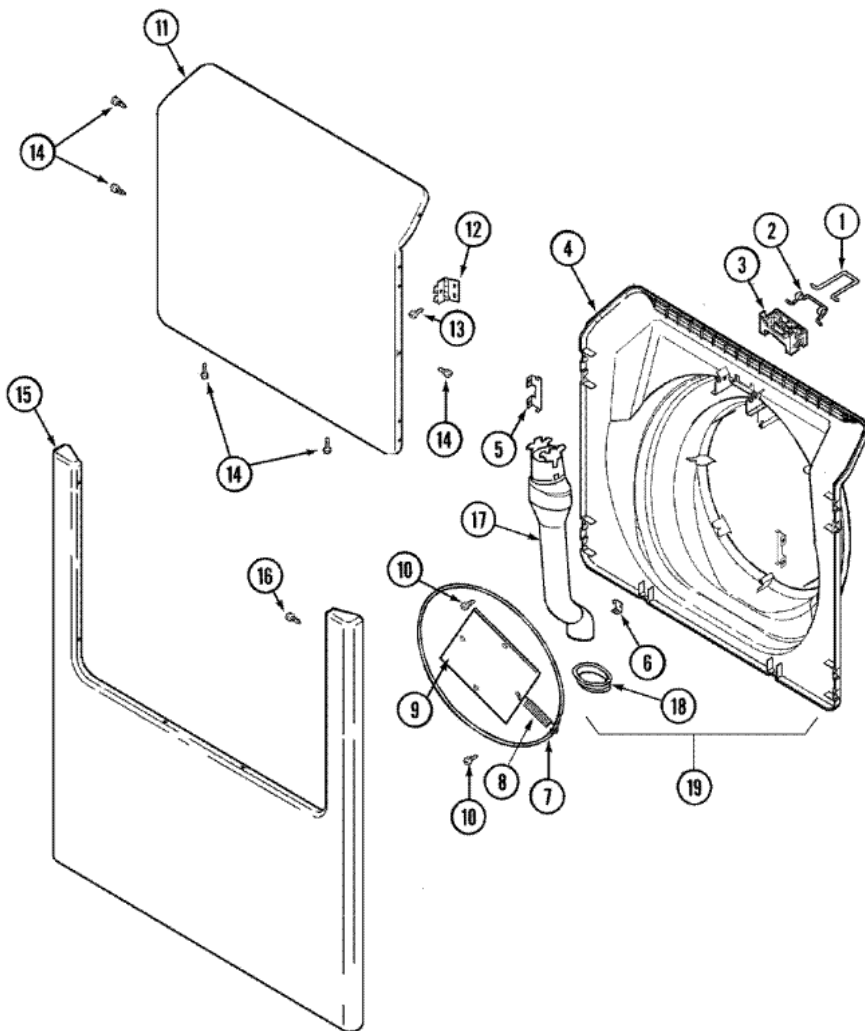

Distribuidor Autorizado

SurteRápido.com

Venta de Refacciones
Electrodomesticas

MLG19PDAWW PUERTA