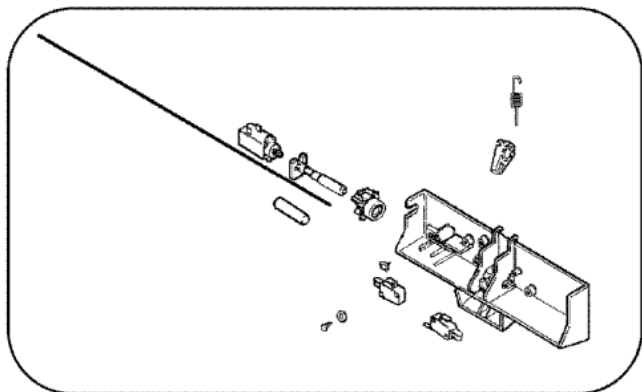

Distribuidor Autorizado

SurteRápido.com

Venta de Refacciones
Electrodomesticas

MLG19PDWW SWITCH PUERTA