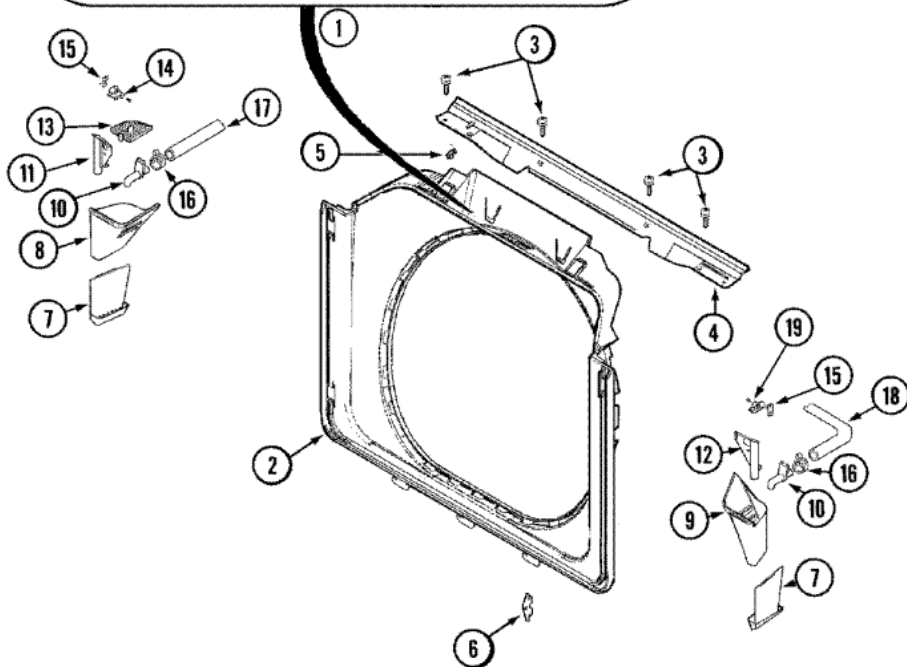

Distribuidor Autorizado

SurteRápido.com

Venta de Refacciones
Electrodomesticas

MLG19PDWW SWITCH PUERTA