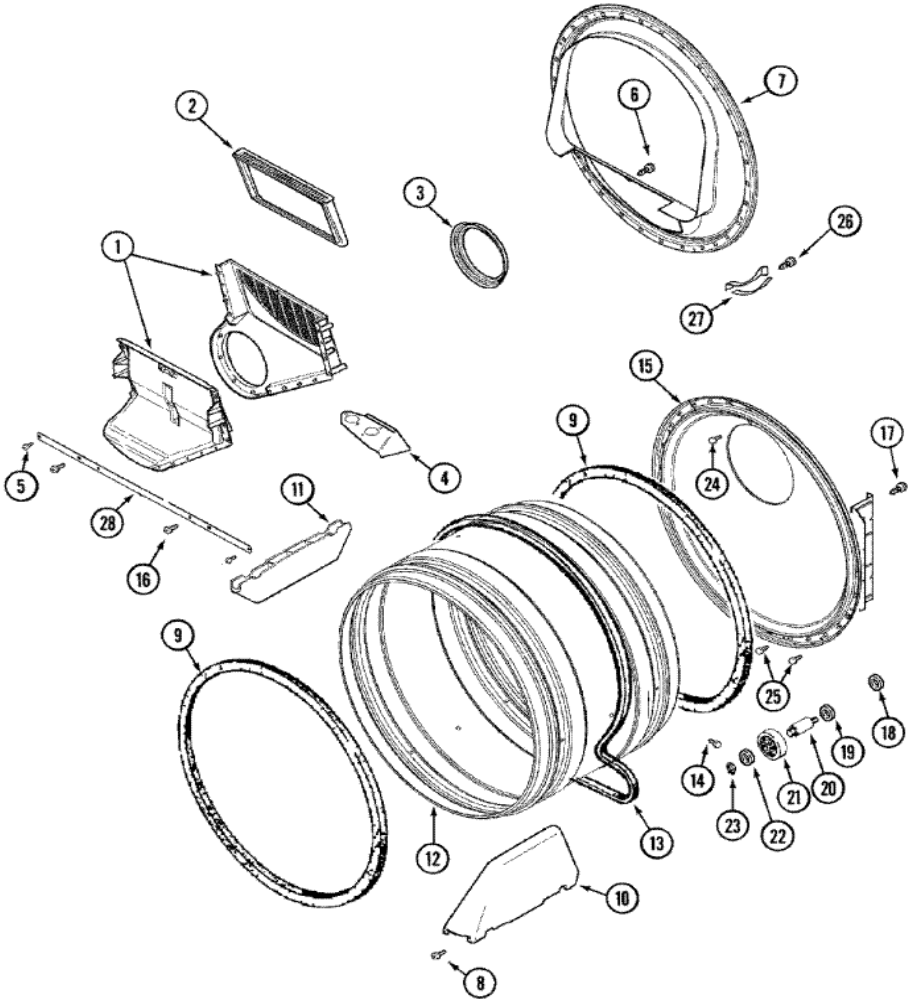

MLG19PDAAWW TAMBOR