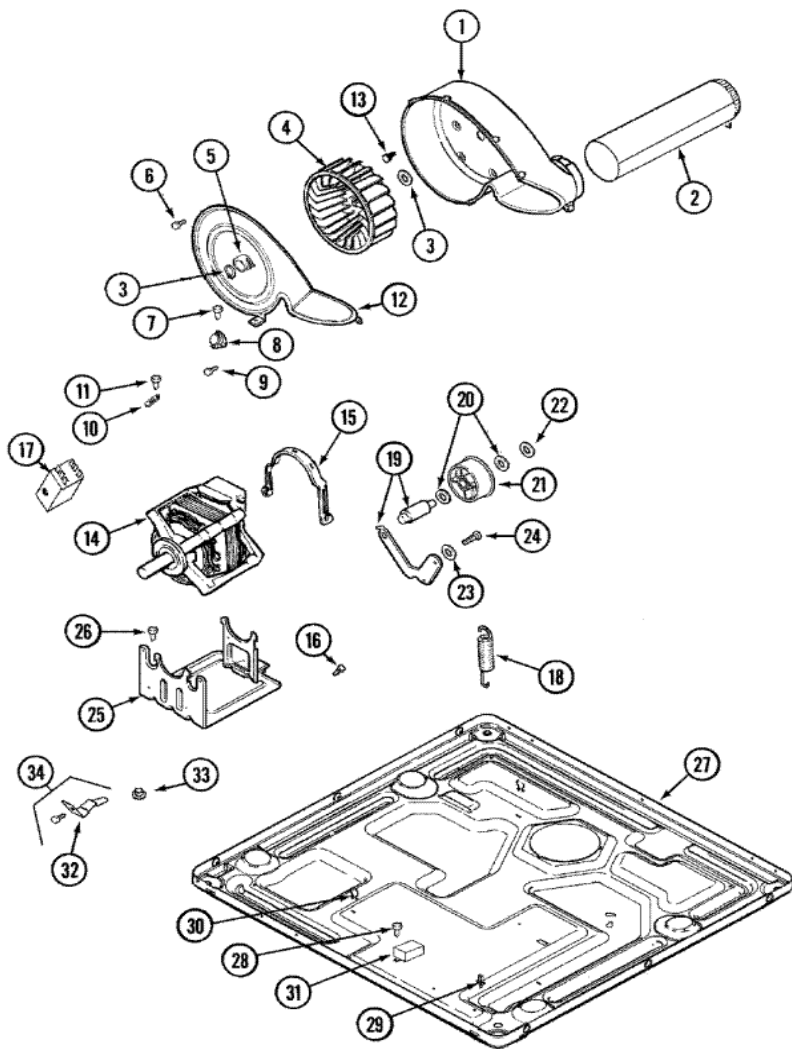

Distribuidor Autorizado

SurteRápido.com

Venta de Refacciones
Electrodomesticas

MLG19PDAWW MOTOR