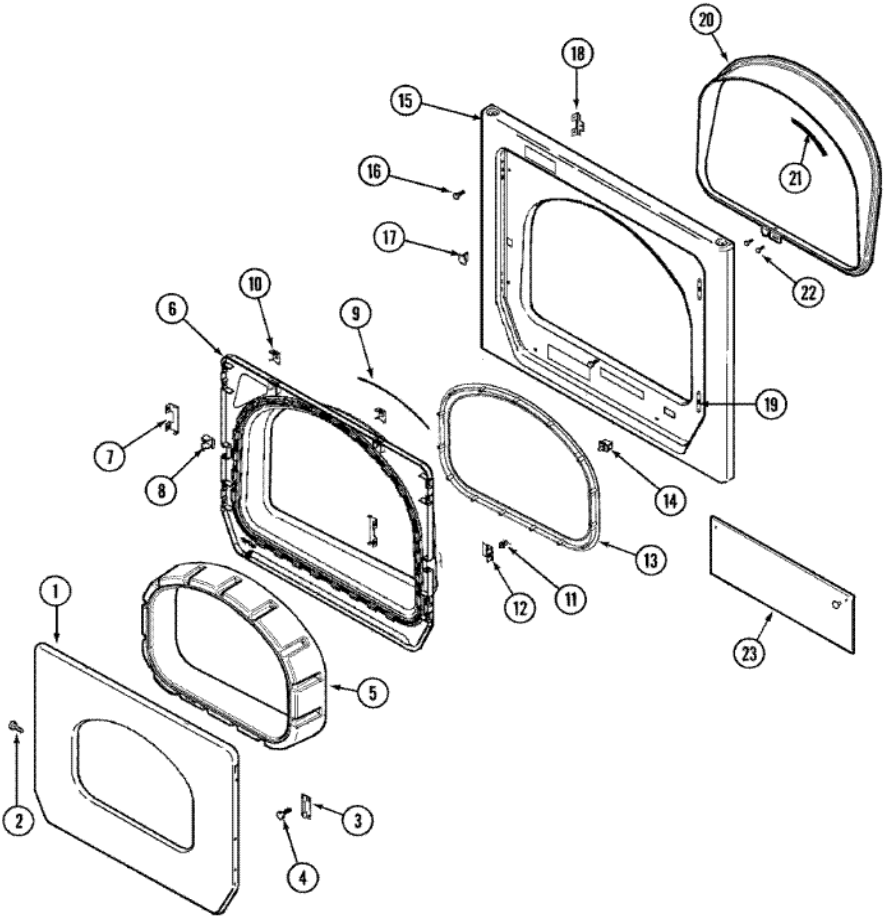

MLG19PDAWW PUERTA