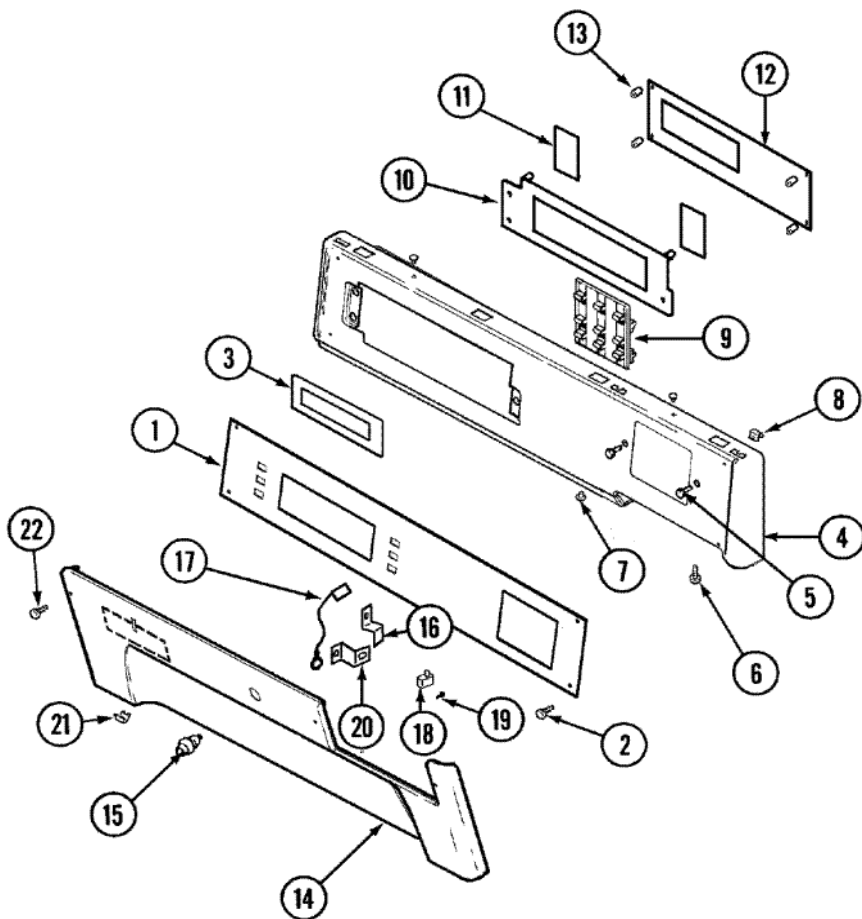

Distribuidor Autorizado

SurteRápido.com

Venta de Refacciones
Electrodomesticas

MLG19PDAWW TABLERO