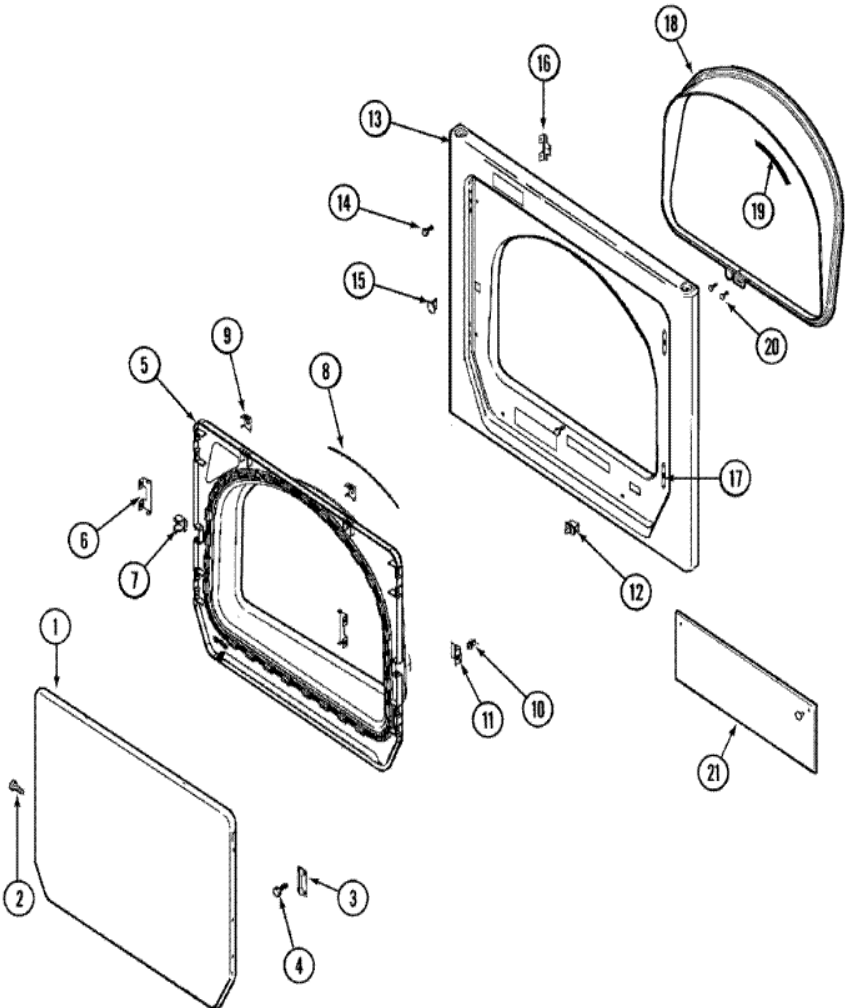

MLG2000AWW PUERTA