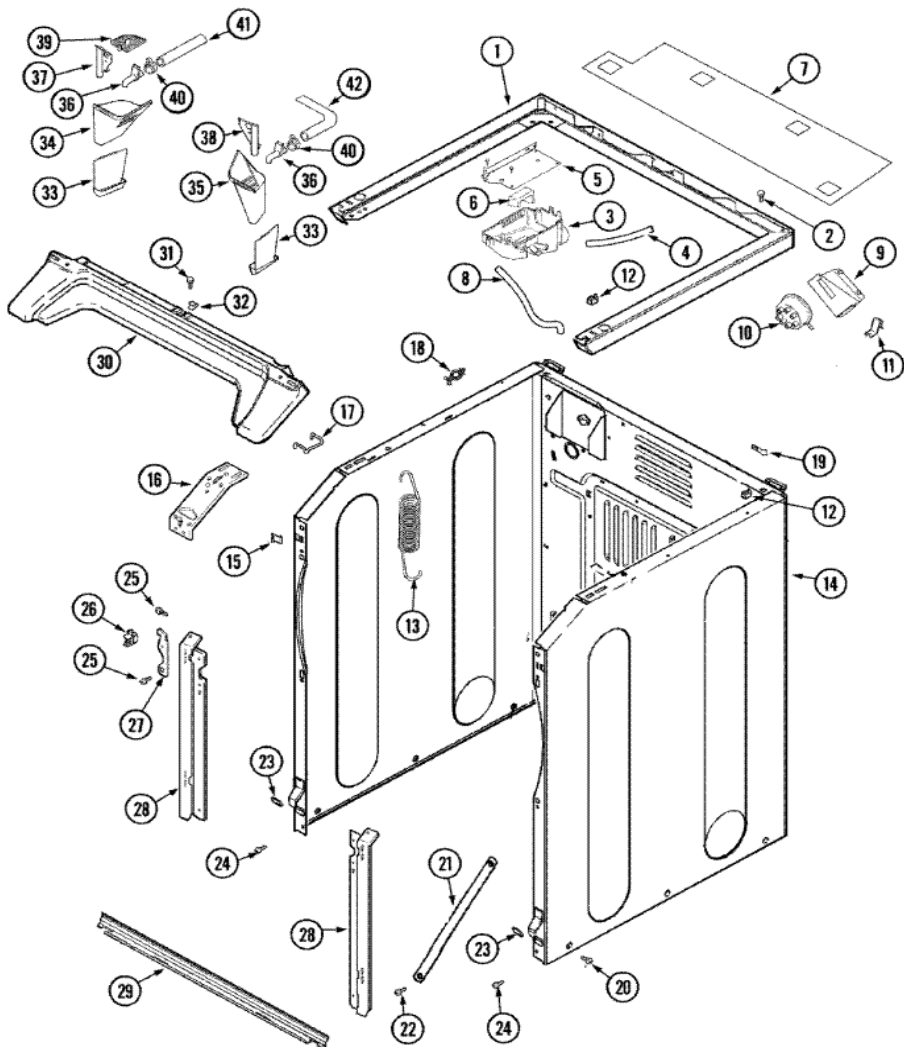

Distribuidor Autorizado

SurteRápido.com

Venta de Refacciones
Electrodomesticas

MLG2000AWW GABINETE

MLG2000AWW GABINETE

1	33002963	SUPPORT WELD ASSY, WHITE (S/P)
3	33001855	SCREW (HEX HEAD) (S/P)
3	33002775	VENT, TUB ----SUB (S/P)
4	22002464	HOSE (S/P)
5	33002189	BRACKET, VENT MOUNTING (S/P)
5	33002190	SCREW (No.10-3/8``) (S/P)
6	22002440	DEFLECTOR, VENT (S/P)
7	33002191	WIRE SHIELD (S/P)
7	33002192	CLIP, SHIELD (S/P)
8	33002193	SHOWER HOSE (S/P)
8	205161	CLAMP - 15/16`` (S/P)
9	33002188	SUPPORT, PRESSURE SWITCH (S/P)
9	Y310376	CLIP, WIRE HARNESS (S/P)
10	22002994	SWITCH, PRESSURE
10	22002921	SWITCH, PRESSURE
11	22002006	CLIP (S/P)
11	22002244	CLIP, GROUNDING (S/P)
12	33002194	NUT, SPEED (S/P)
13	22002100	SPRING (S/P)
13	22003254	SPRING, CABINET (S/P)
14	22003639	DESCONTINUADO
14	22003582	CABINET, ASSY. (WHT-AS PK) (S/P)
15	22002049	CLIP (S/P)
16	33002473	BRACKET, CORNER (RT) (S/P)
16	33002474	BRACKET, CORNER (LT) (S/P)
16	22003652	SHROUD SUPPORT ASSEMBLY (S/P)
16	33002474	BRACKET, CORNER (LT) (S/P)
16	33002473	BRACKET, CORNER (RT) (S/P)
16	22003908	VAPOR BARRIER (S/P)
17	22002297	SUPPORT, SPRING (S/P)
18	22003298	RETAINER, WIRE (S/P)
19	22002178	BRACKET, WATER SWITCH (S/P)