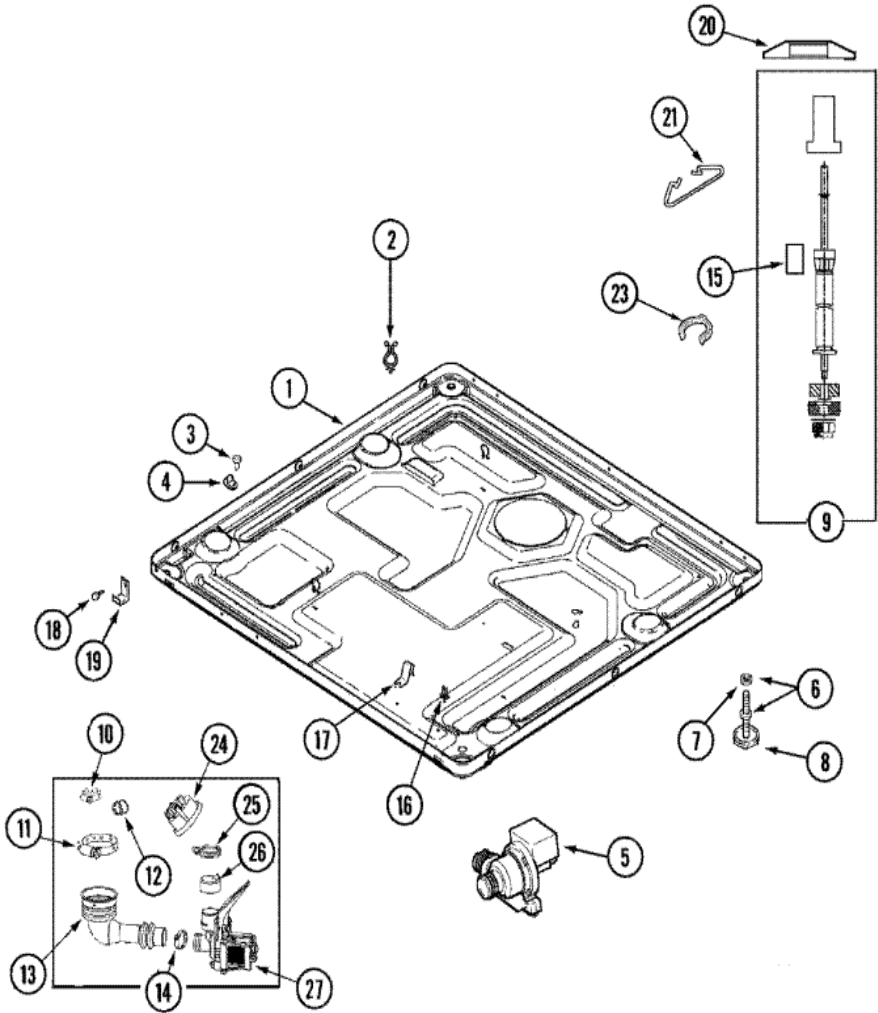

MLG2000AWW BASE

MLG2000AWW BASE

1	22003605	BASE WELD ASSEMBLY (S/P)
1	22003580	BASE, ASSEMBLY (S/P)
1	22003435	BASE (S/P)
2	22003298	RETAINER, WIRE (S/P)
2	33001989	RETAINER, WIRE (S/P)
4	22002014	CLIP (S/P)
5	22003059	PUMP, DRAIN (80 WATT)
6	22003544	ADJUSTABLE LEG & NUT
7	Y052740	NUT (S/P)
8	210684	FOOT, RUBBER
9	22001988	STRUT ASSY-REAR
10	22003295	CLAMP, OUTER TUB PLUG (S/P)
11	22002053	CLAMP, SUMP HOSE (S/P)
12	22003261	PLUG, OUTER TUB (S/P)
13	22003262	HOSE, TUB TO PUMP
14	22001984	CLAMP, DRAIN HOSE (S/P)
15	22002307	SWITCH, STRUT DISPLACEMENT (S/P)
16	Y313262	RETAINER, WIRE HARNESS (S/P)
17	22002244	CLIP, GROUNDING (S/P)
18	33002190	SCREW (NO.10-3/8``) (S/P)
19	22002239	CLIP, LOWER FRONT PANEL (S/P)
20	33002222	DEFLECTOR, WATER (S/P)
21	33002223	RESTRAINER, TUBE (S/P)
22	33002224	SLEEVING, BRAIDED (S/P)
23	22003080	CLIP, AIRDOME HOSE (S/P)
24	22003265	DESCONTINUADO
24	22003727	PRESSURE SWITCH, PUMP MOUNTED (S/P)
25	22002853	CLAMP, HOSE (S/P)
26	22003268	CAP, RUBBER (S/P)
27	25001052	PUMP

MLG2000AWW GABINETE

MLG2000AWW GABINETE

1	33002124	COVER, TOP (WHT) (S/P)
2	33001997	PLUG, HOLE (S/P)
3	22001883	SCREW (S/P)
4	33001998	BRACKET, TOP COVER (LT) (S/P)
4	33001999	BRACKET, TOP COVER (RT) (S/P)
5	22001995	SCREW (S/P)
6	33001826	DESCONTINUADO
7	22001995	SCREW (S/P)
9	Y312209	SCREW, No.10-24 X 3/4 INCH (S/P)
14	33001244	BLOCK, TERMINAL (S/P)
15	Y311270	WASHER, TERMINAL BLOCK (S/P)
16	22001502	FASTENER, U-NUT (S/P)
17	33002277	CABINET (WHT) (S/P)
17	22003582	CABINET, ASSY. (WHT-AS PK) (S/P)
17	33002003	FASTENER CLIP, CONTROL PANEL (S/P)
18	33001980	CLIP, ACCESS PANEL (S/P)
20	8566493	RELAY, RUN (S/P)
21	213007	SCREW, CABINET (S/P)
22	22004325	BOARD, CONTROL
22	912077	LOCKNUT (S/P)
22	22004325	BOARD, MACHINE CONTROL
23	22002284	BRACKET (S/P)
24	22002519	BRACKET, MACHINE CONTROL MTG (S/P)