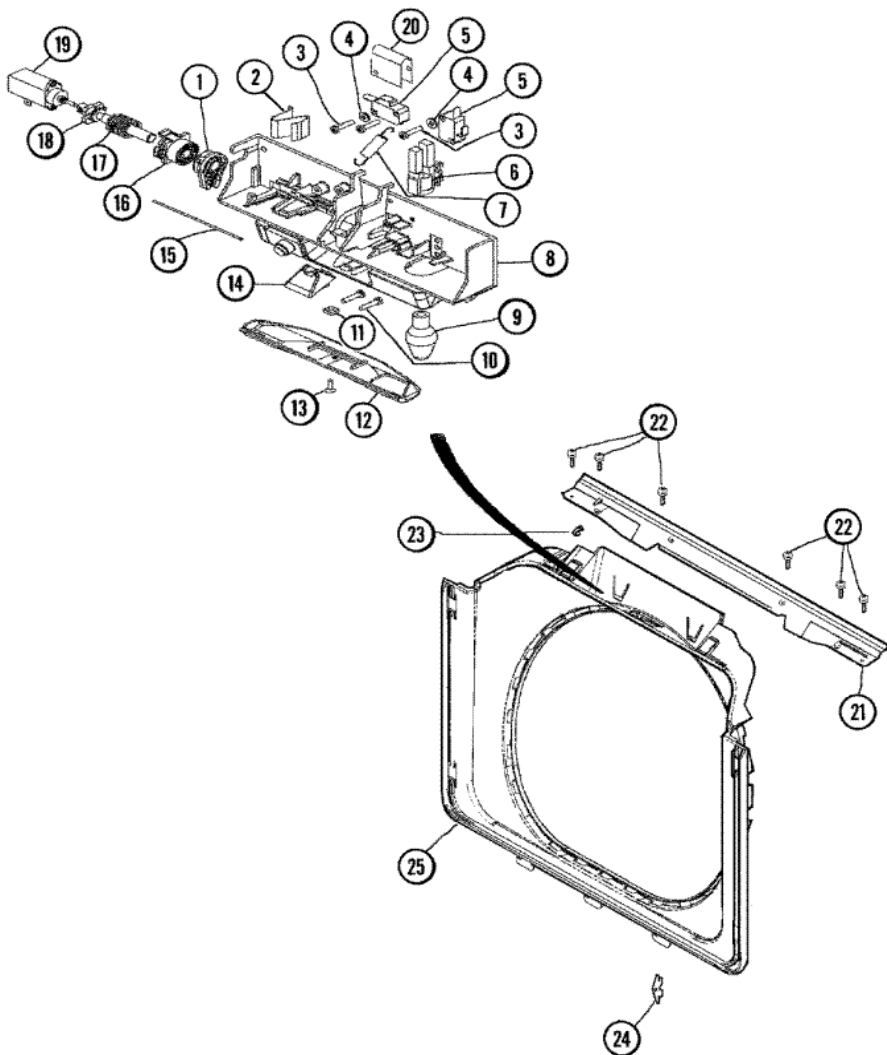

MLG2000AWW PUERTA

MLG2000AWW PUERTA

1	33002128	DOOR, OUTER (WHT) (S/P)
2	22002063	SCREW No.8-18AB WAFER HD (S/P)
3	33002017	HINGE, DOOR (S/P)
4	22002062	SCREW (S/P)
5	22002520	DOOR, INNER (W/SEAL) (S/P)
6	22002038	CLIP, DOOR (DOUBLE) (S/P)
7	22002063	SCREW No.8-18AB WAFER HD (S/P)
7	33001763	PLUG, INNER DOOR (SHORT) (S/P)
8	33002094	SEAL, DOOR (S/P)
9	22002039	CLIP, DOOR (SINGLE) (S/P)
10	22002063	SCREW No.8-18AB WAFER HD (S/P)
10	33001761	STRIKE, DOOR (MALE) (S/P)
11	33001793	BRACKET, STRIKE (SHORT) (S/P)
12	33001508	SWITCH, DOOR
13	33002081	PANEL, FRONT (WHT-UPR) (S/P)
13	33002051	SCREW, TORX (S/P)
14	33001486	PANEL, FASTENER (S/P)
15	306436	CATCH, DOOR (W/PLUG)
16	33002025	TWIN SPEEDNUT (S/P)
17	33001175	COVER, HINGE HOLE (WHT) (S/P)
18	33002026	EXTENSION, TUMBLER FRONT (S/P)
19	33001767	SEAL, SHROUD (S/P)
20	33001855	SCREW (HEX HEAD) (S/P)
21	22002521	SHIELD, CONTROL PANEL (S/P)
21	33002048	FASTENER, PUSH (S/P)

Distribuidor Autorizado

SurteRápido.com

Venta de Refacciones
Electrodomesticas

MLG2000AWW SWITCH DE PUERTA

MLG2000AWW SWITCH DE PUERTA

1	22003716	ROTATING GEAR, LATCH (S/P)
2	22003717	SPRING, LATCH (S/P)
3	22001352	SCREW, CHECK SWITCH (S/P)
4	22002165	WASHER, DOOR LOCK SWITCH (S/P)
5	22002162	SWITCH, DOOR LOCK SPIN ENABLE (S/P)
6	22002433	BULB HOLDER ASSEMBLY (S/P)
7	22002158	SPRING, GEAR RETURN
8	22003067	SWITCH HOLDER ASSEMBLY (S/P)
9	22002263	LAMP (10 WATT) (S/P)
10	22003719	SCREW, LATCH (S/P)
11	22003720	NUT, LATCH
12	22002434	COVER, BULB (S/P)
13	22002435	SCREW (S/P)
14	22003055	RAMP, DOOR HOOP (S/P)
15	22002164	CABLE, DOOR (S/P)
16	22003715	SLIDING GEAR, LATCH (S/P)
17	22003721	SPRING, AXLE / LATCH (S/P)
18	22003718	AXLE, LATCH (S/P)
19	902899	MOTOR, WAX
20	22004256	SHIELD (S/P)
21	33002477	SUPPORT, DOOR LOCK (S/P)
21	22003908	VAPOR BARRIER (S/P)
22	22001995	SCREW (S/P)
23	22002014	CLIP (S/P)
24	33001764	COVER, HINGE HOLE (WHT) (S/P)
24	12001994	COVER, HINGE (WHT) (S/P)
24	33001787	SCREW, HINGE (S/P)
25	22002506	SHROUD/DISPENSER HOSE ASSY.