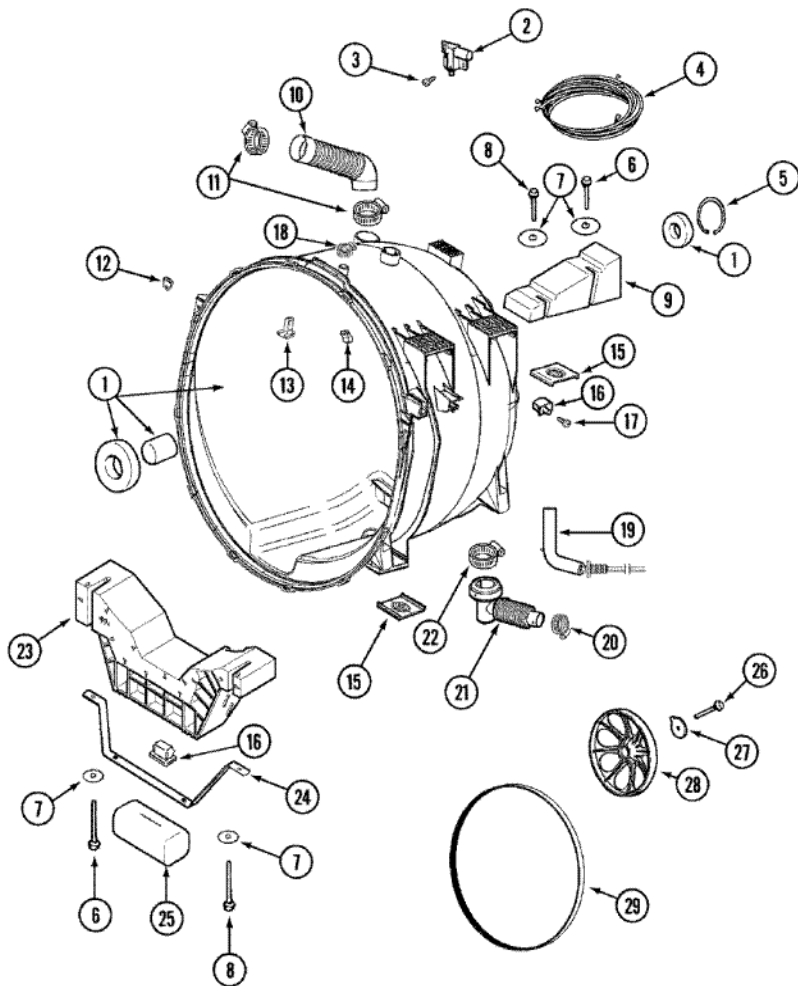

27	33002049	STRIP, GROMMET (S/P)
27	33002186	TRANSFORMER (S/P)
27	22001078	SCREW (S/P)
27	315218	SHIELD, XFMR (S/P)
27	33002467	BASE (UPR) (S/P)
28	22003298	RETAINER, WIRE (S/P)
28	410490	SPRING, WIRE HARNESS (S/P)
28	33002050	PROTECTOR, HARNESS (S/P)
29	33002503	BRACKET, SUPPORT (LH) (S/P)
29	33002758	BRACKET (LT) (S/P)
29	22001995	SCREW (S/P)
29	33002757	BRACKET, SUPPORT (RH) (S/P)
30	33002044	GUIDE (S/P)
31	12001551	BRACKET/SCREW PACKAGE (S/P)
32	33002571	DUCT, EXHAUST (FRONT) (S/P)

Distribuidor Autorizado

SurteRápido.com

Venta de Refacciones
Electrodomesticas

MLG2000AWW TINA