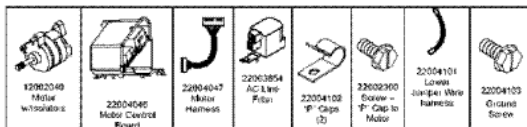

Distribuidor Autorizado

SurteRápido.com

Venta de Refacciones
Electrodomesticas

MLG200AWW MOTOR

1

MLG2000AWW MOTOR

1	12002039	NEPTUNE MOTOR CONVERSION KIT
2	22004046	CONTROL ASSY., MOTOR
2	22001995	SCREW (S/P)
2	22004473	MOTOR CONTROL ASSEMBLY
3	22003856	MOTOR, VARIABLE SPEED
3	12001808	MOTOR, DRIVE (60HZ) (S/P)
4	22004499	HARNESS, WIRE (S/P)
4	33001989	RETAINER, WIRE (S/P)
4	22004212	HARNESS, MOTOR/MOTOR CONTROL (S/P)
4	22004431	HARNESS, WIRE (S/P)
5	Y310632	SCREW (S/P)
6	33001989	RETAINER, WIRE (S/P)
6	22002014	CLIP (S/P)
7	22002019	SCREW (S/P)
8	22003599	BOLT, MOTOR (S/P)
8	22003686	BOLT, MOTOR (S/P)
9	22002320	WASHER, STRUT (S/P)
10	22003329	ISOLATOR, MOTOR (S/P)