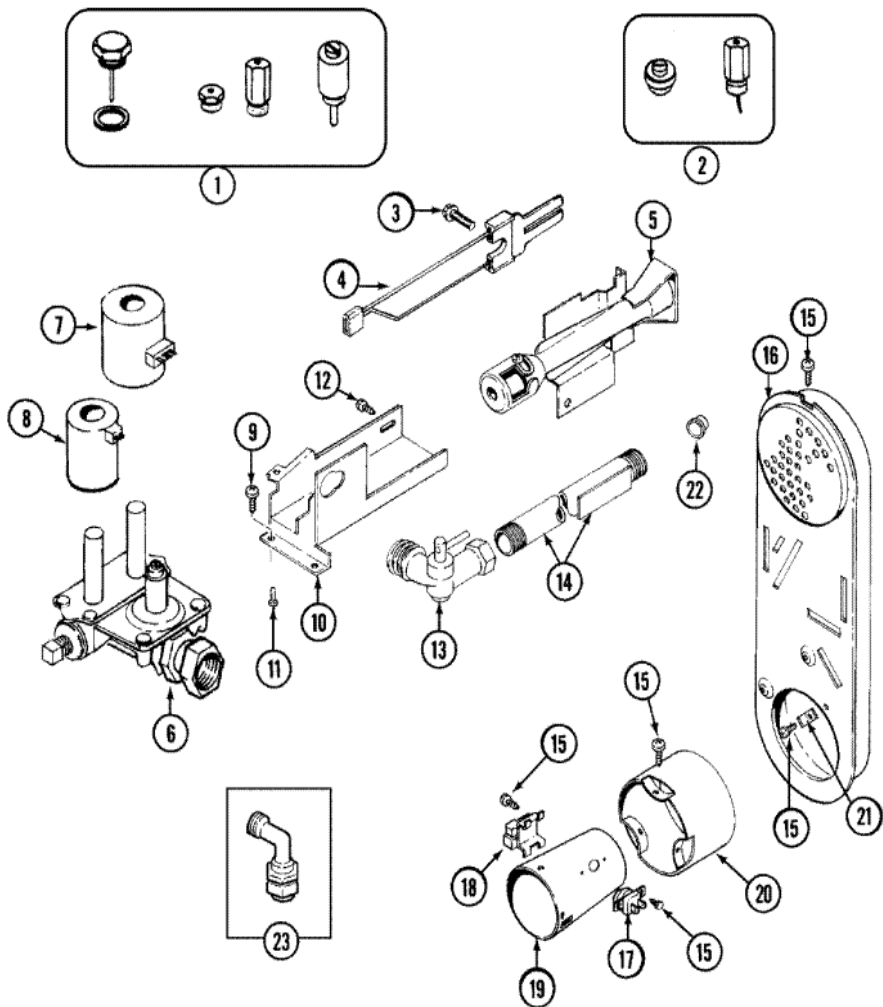

Distribuidor Autorizado

SurteRápido.com

Venta de Refacciones
Electrodomesticas

MLG2000AWW VALVULA DE GAS