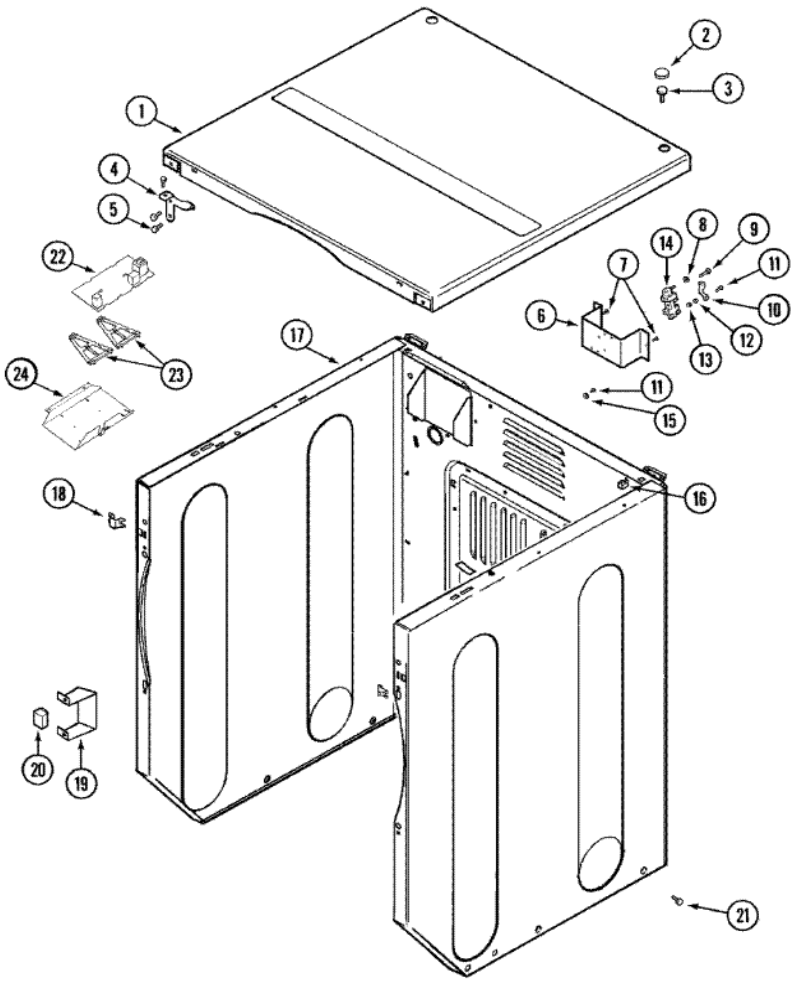

MLG2000AWW BASE

MLG2000AWW BASE

1	22003605	BASE WELD ASSEMBLY (S/P)
1	22003580	BASE, ASSEMBLY (S/P)
1	22003435	BASE (S/P)
2	22003298	RETAINER, WIRE (S/P)
2	33001989	RETAINER, WIRE (S/P)
4	22002014	CLIP (S/P)
5	22003059	PUMP, DRAIN (80 WATT)
6	22003544	ADJUSTABLE LEG & NUT
7	Y052740	NUT (S/P)
8	210684	FOOT, RUBBER
9	22001988	STRUT ASSY-REAR
10	22003295	CLAMP, OUTER TUB PLUG (S/P)
11	22002053	CLAMP, SUMP HOSE (S/P)
12	22003261	PLUG, OUTER TUB (S/P)
13	22003262	HOSE, TUB TO PUMP
14	22001984	CLAMP, DRAIN HOSE (S/P)
15	22002307	SWITCH, STRUT DISPLACEMENT (S/P)
16	Y313262	RETAINER, WIRE HARNESS (S/P)
17	22002244	CLIP, GROUNDING (S/P)
18	33002190	SCREW (NO.10-3/8``) (S/P)
19	22002239	CLIP, LOWER FRONT PANEL (S/P)
20	33002222	DEFLECTOR, WATER (S/P)
21	33002223	RESTRAINER, TUBE (S/P)
22	33002224	SLEEVING, BRAIDED (S/P)
23	22003080	CLIP, AIRDOME HOSE (S/P)
24	22003265	DESCONTINUADO
24	22003727	PRESSURE SWITCH, PUMP MOUNTED (S/P)
25	22002853	CLAMP, HOSE (S/P)
26	22003268	CAP, RUBBER (S/P)
27	25001052	PUMP

MLG2000AWW GABINETE

MLG2000AWW GABINETE

1	33002124	COVER, TOP (WHT) (S/P)
2	33001997	PLUG, HOLE (S/P)
3	22001883	SCREW (S/P)
4	33001998	BRACKET, TOP COVER (LT) (S/P)
4	33001999	BRACKET, TOP COVER (RT) (S/P)
5	22001995	SCREW (S/P)
6	33001826	DESCONTINUADO
7	22001995	SCREW (S/P)
9	Y312209	SCREW, No.10-24 X 3/4 INCH (S/P)
14	33001244	BLOCK, TERMINAL (S/P)
15	Y311270	WASHER, TERMINAL BLOCK (S/P)
16	22001502	FASTENER, U-NUT (S/P)
17	33002277	CABINET (WHT) (S/P)
17	22003582	CABINET, ASSY. (WHT-AS PK) (S/P)
17	33002003	FASTENER CLIP, CONTROL PANEL (S/P)
18	33001980	CLIP, ACCESS PANEL (S/P)
20	8566493	RELAY, RUN (S/P)
21	213007	SCREW, CABINET (S/P)
22	22004325	BOARD, CONTROL
22	912077	LOCKNUT (S/P)
22	22004325	BOARD, MACHINE CONTROL
23	22002284	BRACKET (S/P)
24	22002519	BRACKET, MACHINE CONTROL MTG (S/P)