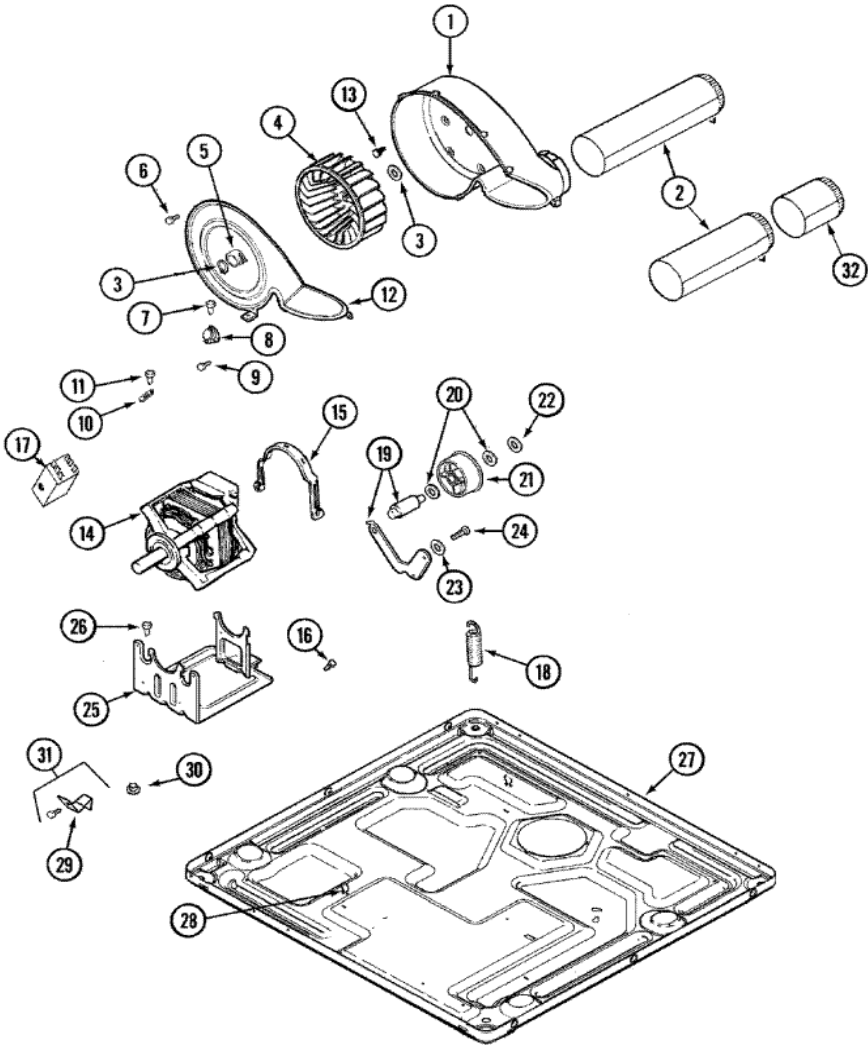

Distribuidor Autorizado

SurteRápido.com

Venta de Refacciones
Electrodomesticas

MLG2000AWW MOTOR