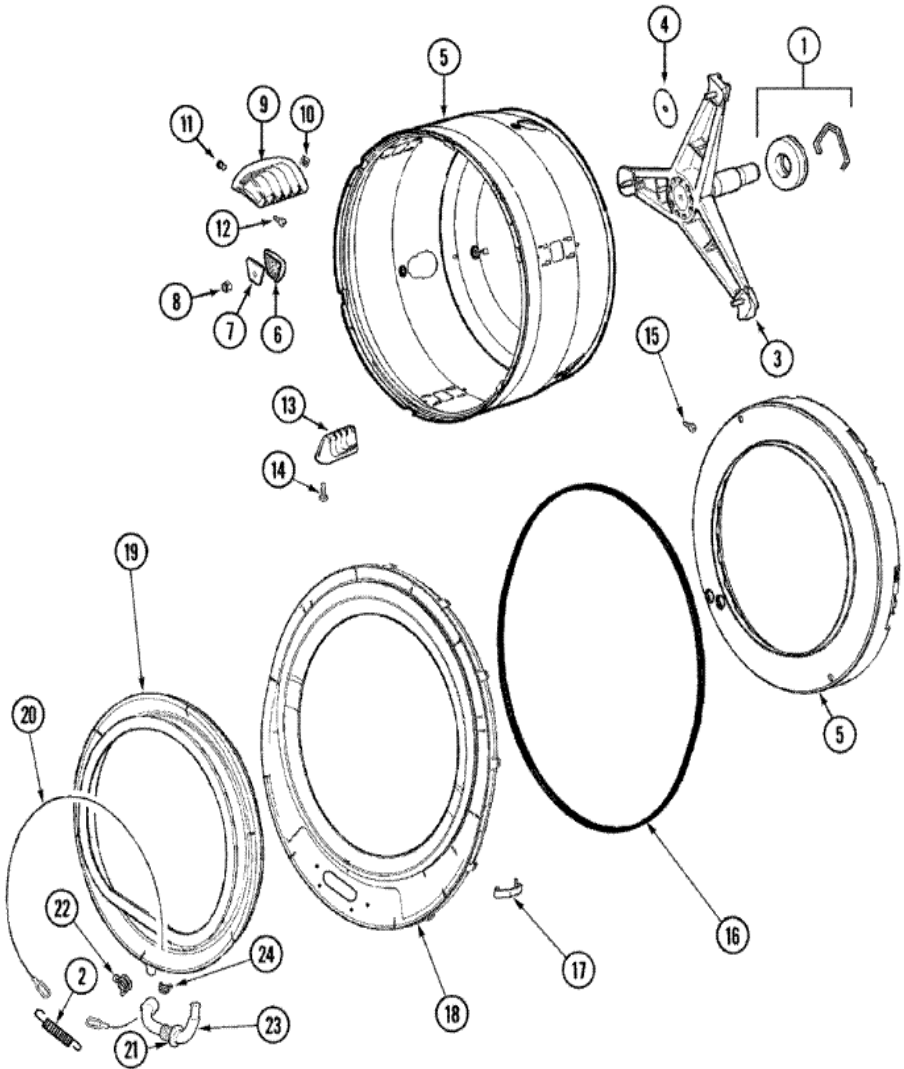

23	22002579	DESCONTINUADO
23	22004472	LOWER BRACKET (S/P)
24	22002008	DESCONTINUADO
25	22003225	CUSHION (S/P)
25	22003827	CUSHION (S/P)
26	22002057	SCREW, SPINNER (S/P)
27	22003936	WASHER (1 1/4") (S/P)
28	22002315	PULLEY, SPINNER (S/P)
29	12001788	BELT KIT, DRIVE

Distribuidor Autorizado

SurteRápido.com

Venta de Refacciones
Electrodomesticas

MLG2000AWW SOPORTE BALERO