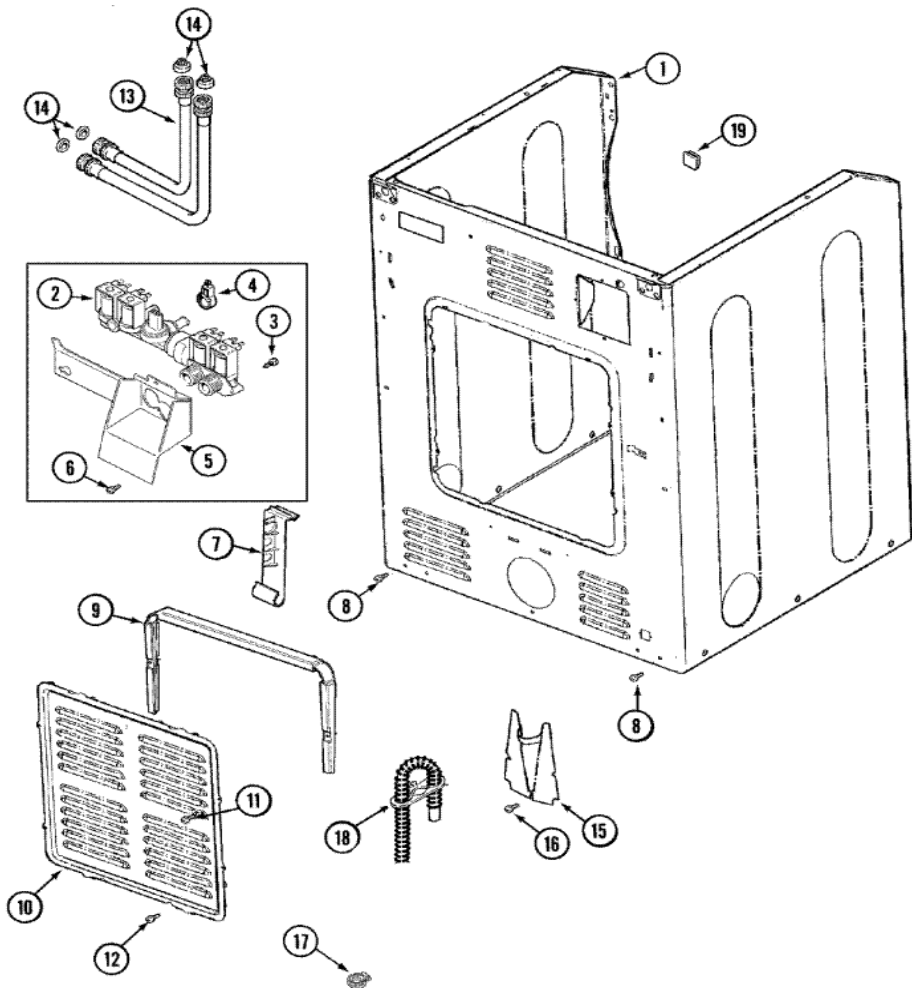

Distribuidor Autorizado

SurteRápido.com

Venta de Refacciones
Electrodomesticas

MLG2000AWW GABINETE

MLG2000AWW GABINETE

1	213007	SCREW, CABINET (S/P)
1	22001995	SCREW (S/P)
1	22004095	HINGE, PLASTIC
1	22003639	DESCONTINUADO
1	22003582	CABINET, ASSY. (WHT-AS PK) (S/P)
2	22002437	VALVE, WATER
3	22002436	SCREW (S/P)
4	205161	CLAMP - 15/16`` (S/P)
5	33002212	BRACKET, WATER VALVE (S/P)
6	22001996	SCREW (S/P)
7	33002213	RACK, HOSE (S/P)
8	22001995	SCREW (S/P)
9	22002022	SPACER, ACCESS PANEL (S/P)
10	22004355	REAR ACCESS PANEL (S/P)
10	22002092	PANEL, ACCESS (S/P)
11	22002925	SCREW (S/P)
11	22002295	SCREW (S/P)
12	22001996	SCREW (S/P)
13	202860	HOSE ASSY., INLET (S/P)
14	Y013783	GASKET, INLET HOSE (S/P)
15	22002704	COVER, DRAIN HOSE (S/P)
16	22001995	SCREW (S/P)
17	22001984	CLAMP, DRAIN HOSE (S/P)
18	22002892	RETAINER, DRAIN HOSE (S/P)
18	12001807	HOSE, DRAIN
18	8539404	TIE, CABLE (S/P)
19	215950	PLUG, HOLE (S/P)