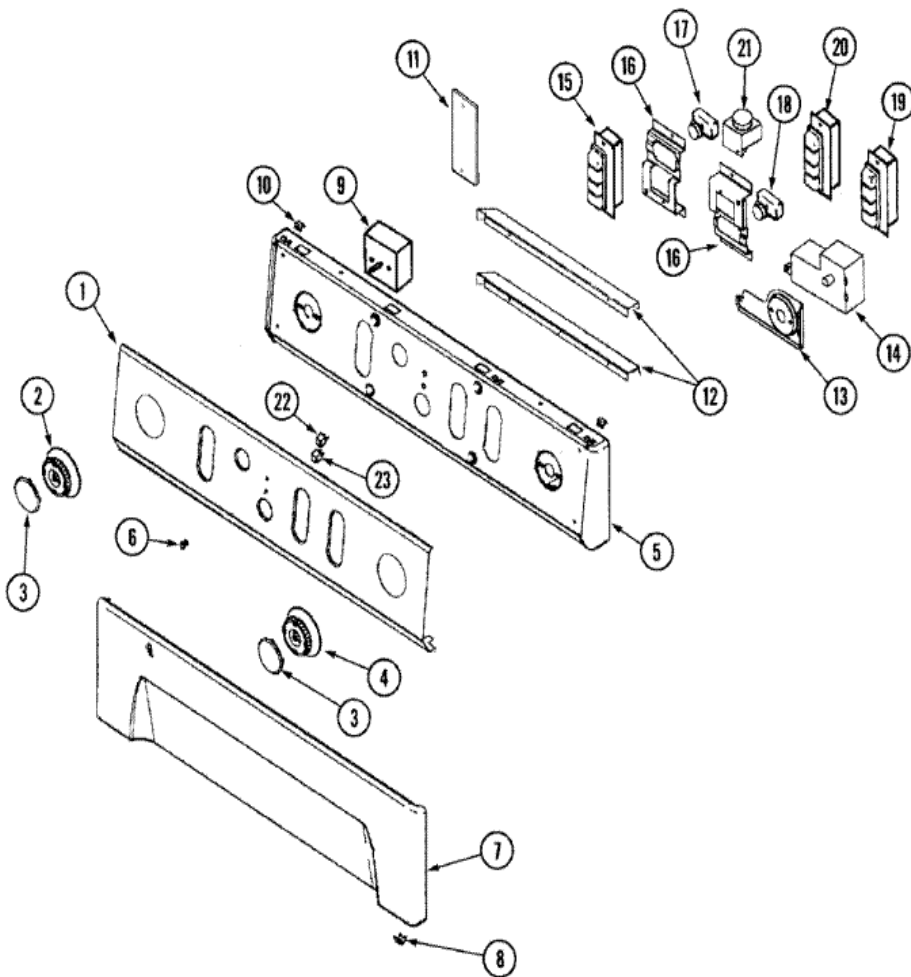

Distribuidor Autorizado

SurteRápido.com

Venta de Refacciones
Electrodomesticas

MLG2000AWW TABLERO