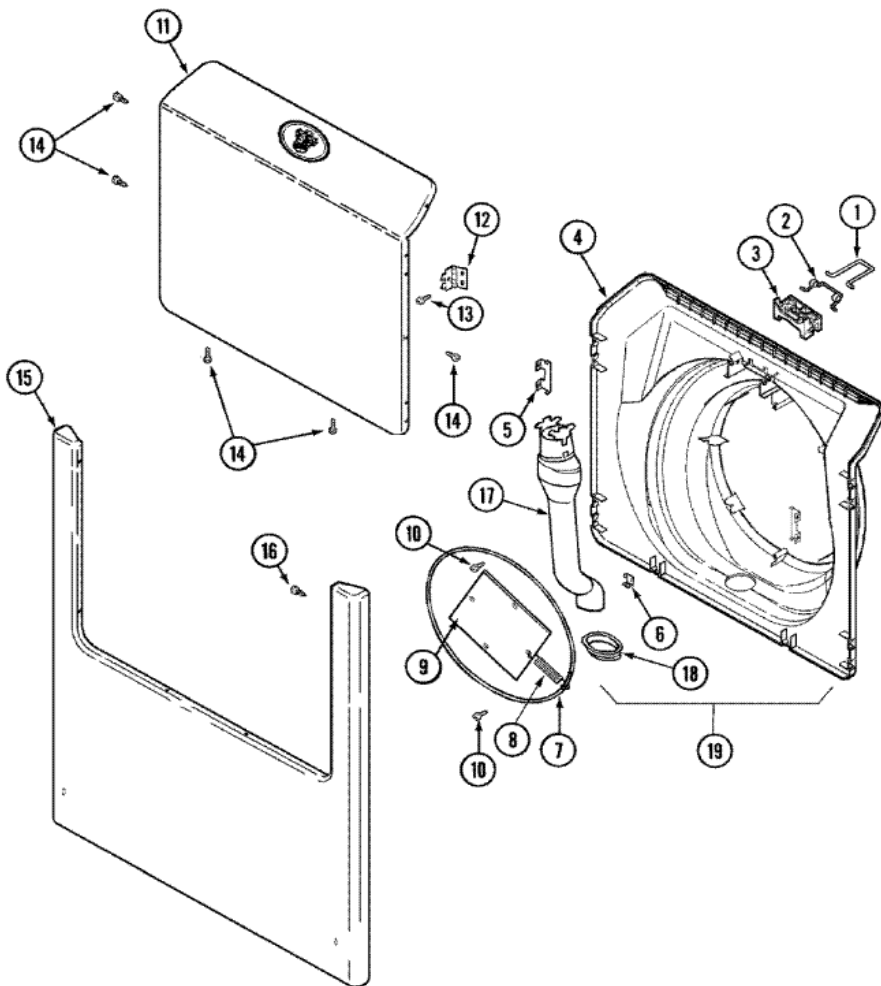

17	2205143	HARNESS, WIRE (S/P)
17	33002227	WIRE HARNESS, MAIN (UPR) (S/P)
17	22004163	DESCONTINUADO
17	22004471	HARNESS, WIRE UNBALANCE (S/P)
17	22002006	CLIP (S/P)
17	22004247	HARNESS, WIRE (S/P)
17	37001070	SWITCH, PUSH TO START (WHT) (S/P)
18	22002560	SWITCH, PUSH TO START (STACK)
19	22001789	BUTTON, SWITCH (WHT-MDL) (S/P)
19	22002453	SWITCH, WATER TEMP (WHT) (S/P)
19	22001788	BUTTON, SWITCH (WHT-END) (S/P)
20	22001789	BUTTON, SWITCH (WHT-MDL) (S/P)
20	22001788	BUTTON, SWITCH (WHT-END) (S/P)
20	22002455	SWITCH, OPTIONS (WHT) (S/P)
21	33001848	SIGNAL, END OF CYCLE (CHIME) (S/P)
21	315317	SCREW, SWITCHES (S/P)
22	22002281	INDICATOR LIGHT (ON LIGHT) (S/P)
23	903115	LOCK LIGHT (S/P)
24	33002227	WIRE HARNESS, MAIN (UPR) (S/P)
25	22002524	CONNECTOR (UPPER) (S/P)

Distribuidor Autorizado

SurteRápido.com

Venta de Refacciones
Electrodomesticas

MLG2000AWW PUERTA