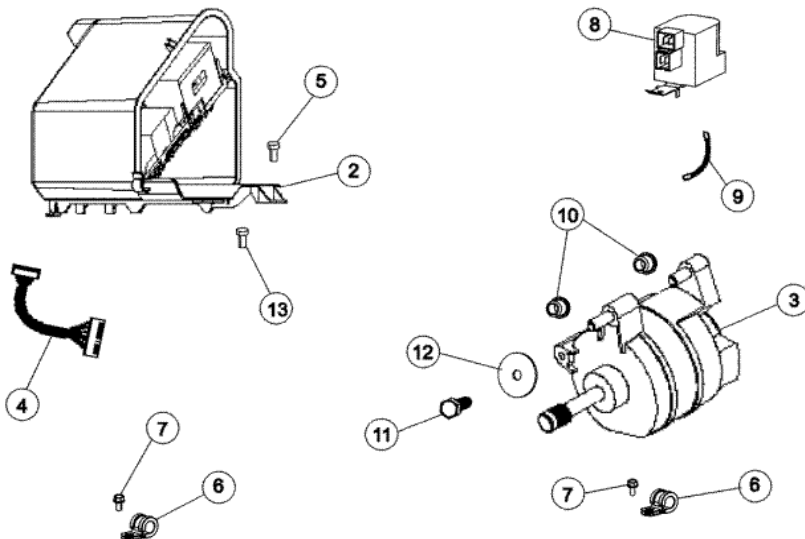

Distribuidor Autorizado

SurteRápido.com

Venta de Refacciones
Electrodomesticas

MLG200AWW MOTOR

1

MLG2000AWW MOTOR

1	12002039	NEPTUNE MOTOR CONVERSION KIT
2	22004046	CONTROL ASSY., MOTOR
2	22001995	SCREW (S/P)
2	22004473	MOTOR CONTROL ASSEMBLY
3	22003856	MOTOR, VARIABLE SPEED
3	12001808	MOTOR, DRIVE (60HZ) (S/P)
4	22004499	HARNESS, WIRE (S/P)
4	33001989	RETAINER, WIRE (S/P)
4	22004212	HARNESS, MOTOR/MOTOR CONTROL (S/P)
4	22004431	HARNESS, WIRE (S/P)
5	Y310632	SCREW (S/P)
6	33001989	RETAINER, WIRE (S/P)
6	22002014	CLIP (S/P)
7	22002019	SCREW (S/P)
8	22003599	BOLT, MOTOR (S/P)
8	22003686	BOLT, MOTOR (S/P)
9	22002320	WASHER, STRUT (S/P)
10	22003329	ISOLATOR, MOTOR (S/P)