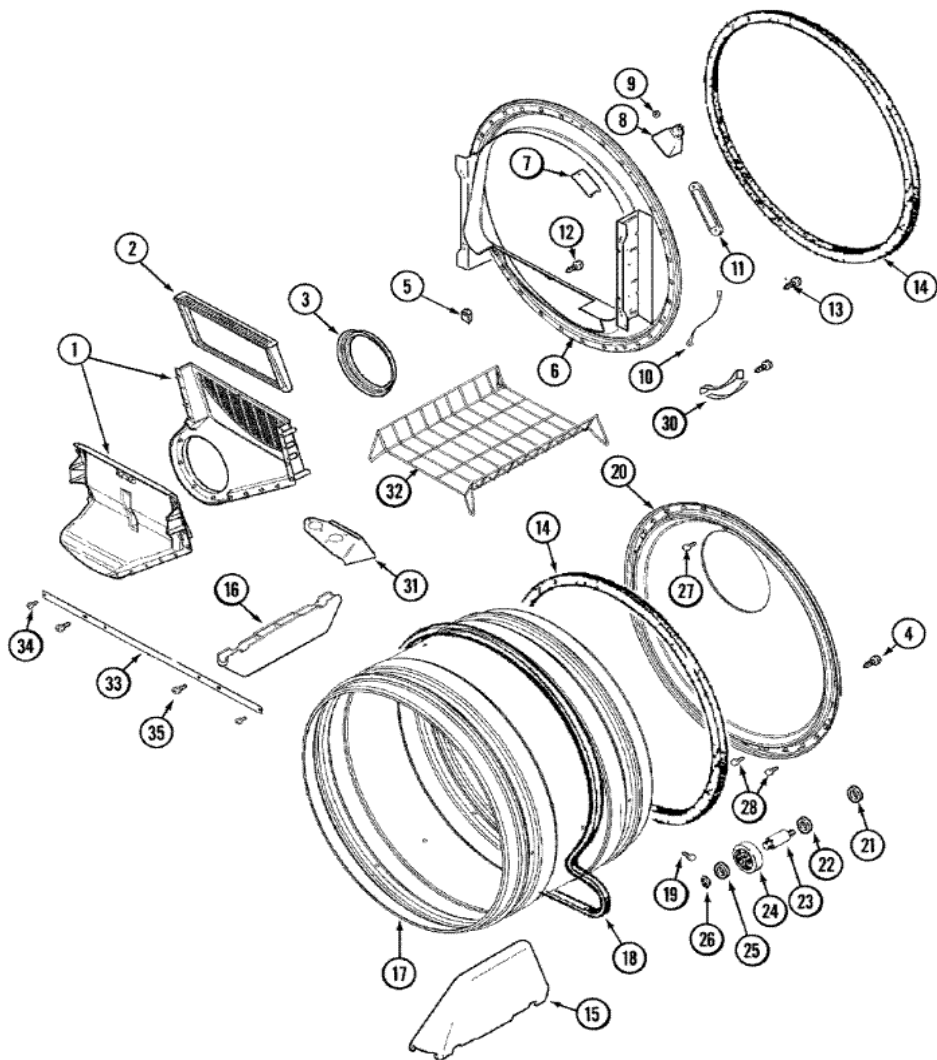

Distribuidor Autorizado

SurteRápido.com

Venta de Refacciones
Electrodomesticas

MLG2000AWW TAMBOR