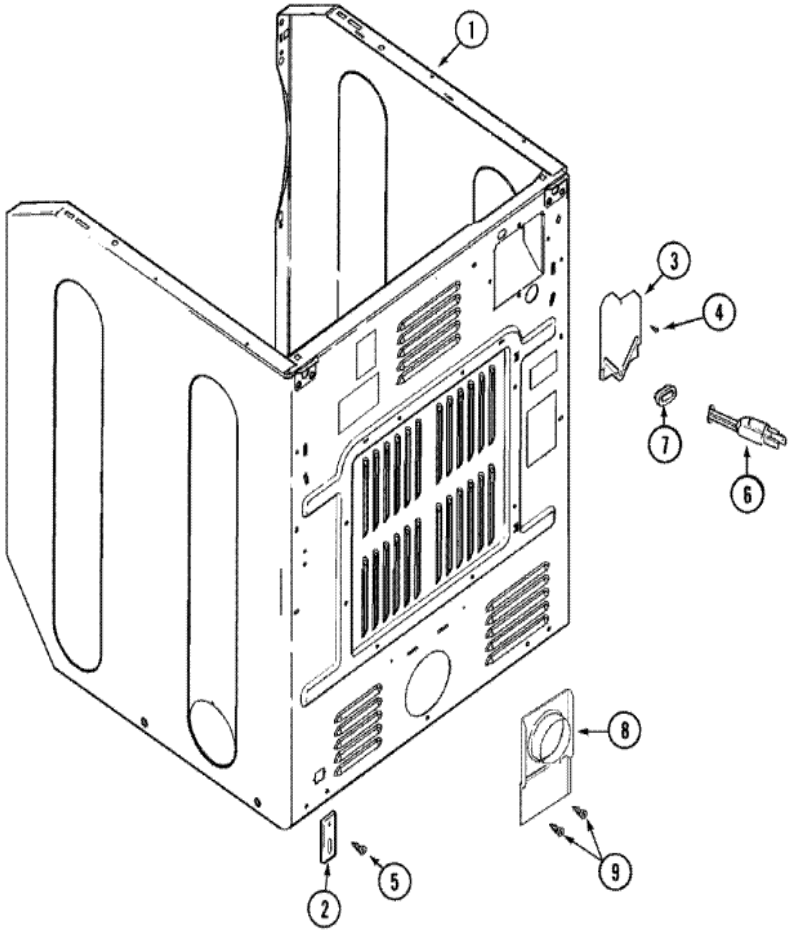

20	213007	SCREW, CABINET (S/P)
21	22002767	BRACE, CROSS (S/P)
22	33002190	SCREW (No.10-3/8``) (S/P)
23	22002013	STOP, SHIPPING (S/P)
24	33002190	SCREW (No.10-3/8``) (S/P)
26	22002001	SUPPORT, HINGE (S/P)
27	33002037	FASTENER, ACCESS COVER HOOK (S/P)
28	22002985	BRACKET, SHROUD SUPPORT (LT) (S/P)
28	22003224	BRACKET, SHROUD SUPPORT (RT) (S/P)
29	22003652	SHROUD SUPPORT ASSEMBLY (S/P)
29	22001993	BRIDGE, SHROUD SUPPORT (S/P)
30	33002011	COVER, ACCESS (WHT) (S/P)
32	33002013	FASTENER CLIP, ACCESS COVER (S/P)
33	33002196	GRATE, OVERFLOW (RT) (S/P)
33	33002195	DESCONTINUADO
34	33002197	CUP, BLEACH DISPENSER (S/P)
35	33002198	CUP, FABRIC SOFTENER DISPENSER (S/P)
36	33002199	SPOUT, DISPENSER FILL (S/P)
37	33002200	CAP, BLEACH DISPENSER (S/P)
38	33002201	CAP, FABRIC SOFTENER (S/P)
39	33002204	SCREEN, BLEACH CUP (S/P)
40	205161	CLAMP - 15/16`` (S/P)
41	33002207	HOSE, BLEACH (S/P)
41	22003653	RETAINER, DISPENSER HOSE (S/P)
42	33002208	HOSE, FABRIC SOFTENER (S/P)
43	22003820	WIRE HARNESS / HH / UNBALANCE (S/P)
43	22002006	CLIP (S/P)
43	22002694	WIRE HARNESS, MAIN (S/P)
44	22002526	PIN (16 GAGE) (S/P)
44	22002523	CONNECTOR (LOWER) (S/P)
44	22002525	PIN (18 GAGE) (S/P)
45	22002506	DISPENSER HOSE (S/P)

MLG2000AWW GABINETE