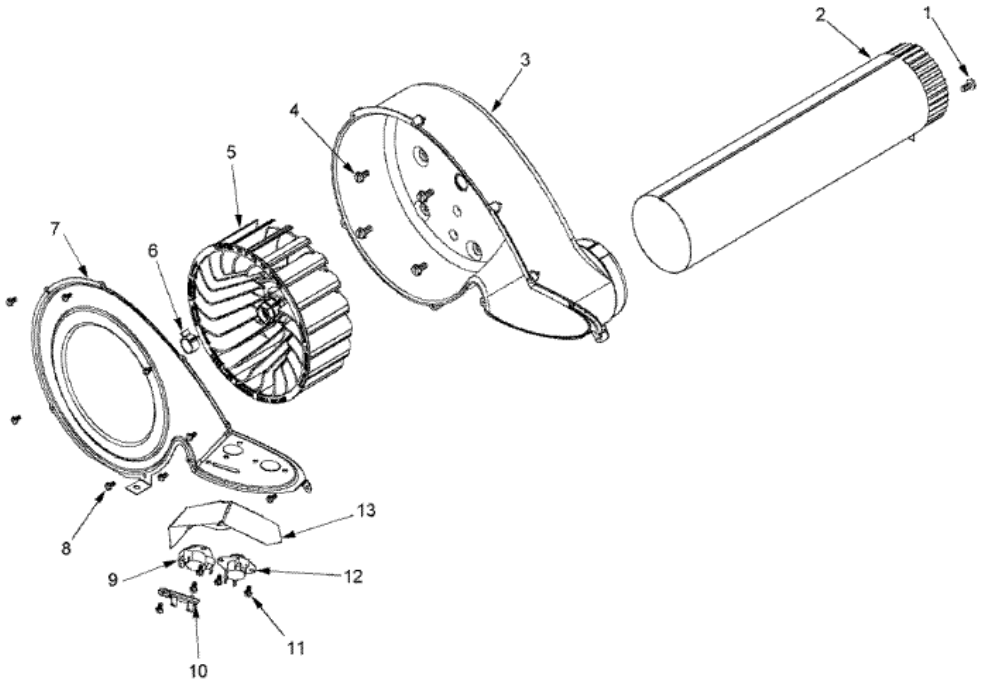

MLG23PDFWW TURBINA