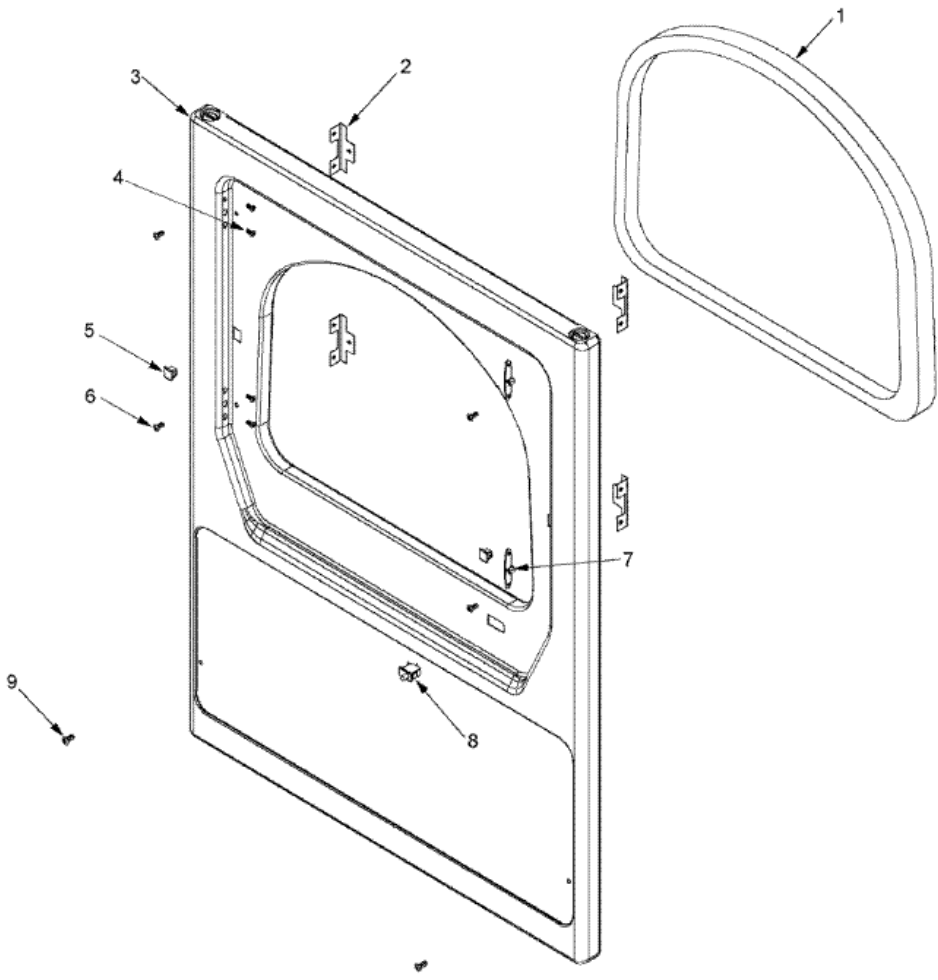

MLG23PDFWW PANEL FRONTAL