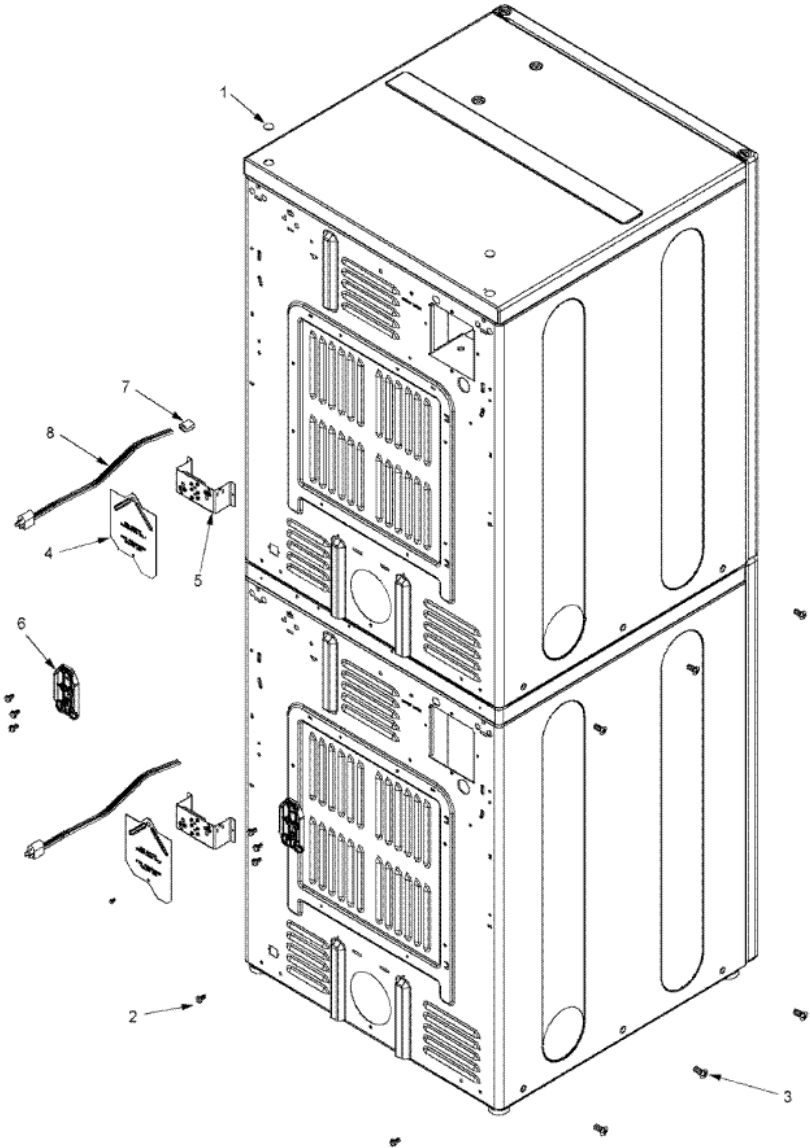

MLG23PDFWW GABINETE