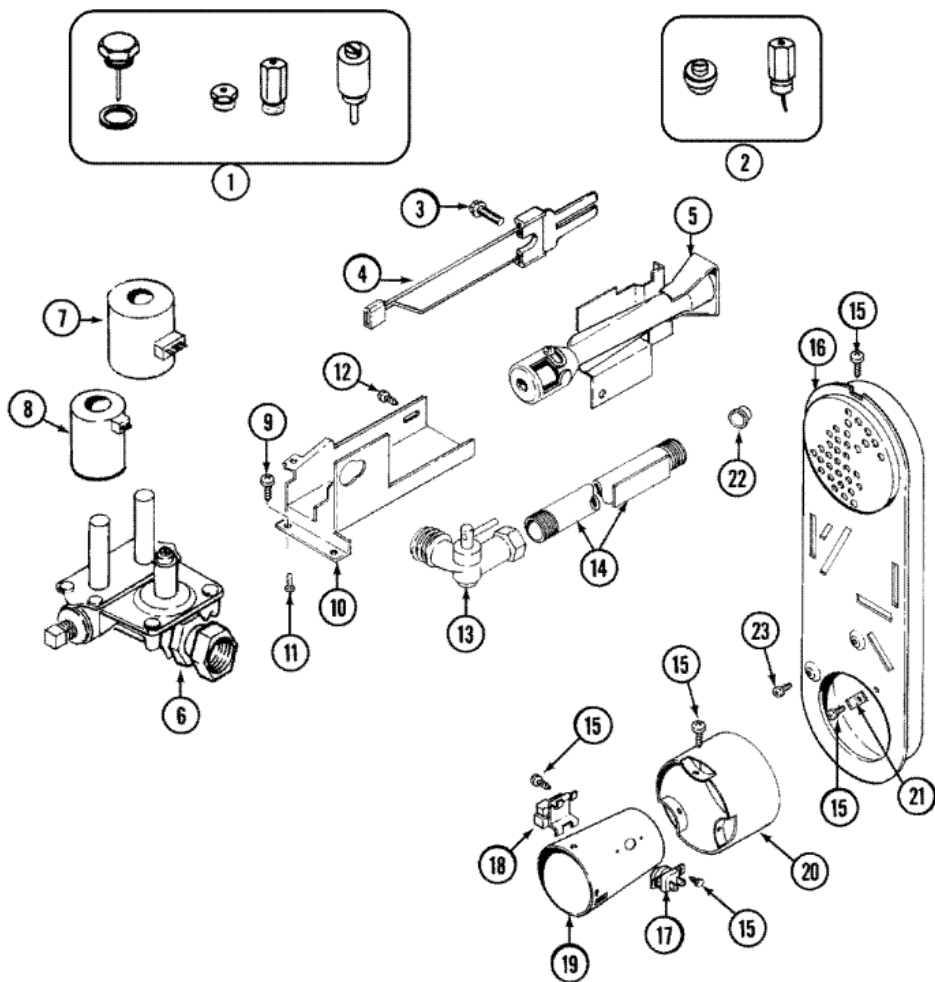

Distribuidor Autorizado

SurteRápido.com

Venta de Refacciones
Electrodomesticas

MLG23PDFWW QUEMADOR