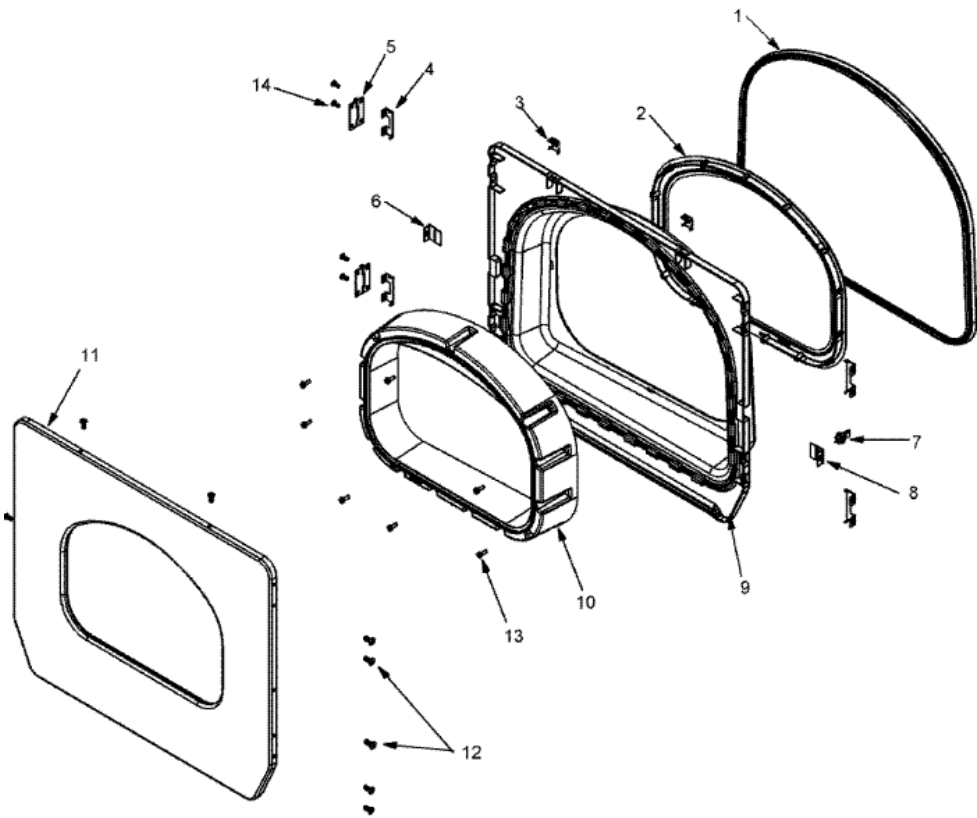

MLG23PDFWW PUERTA