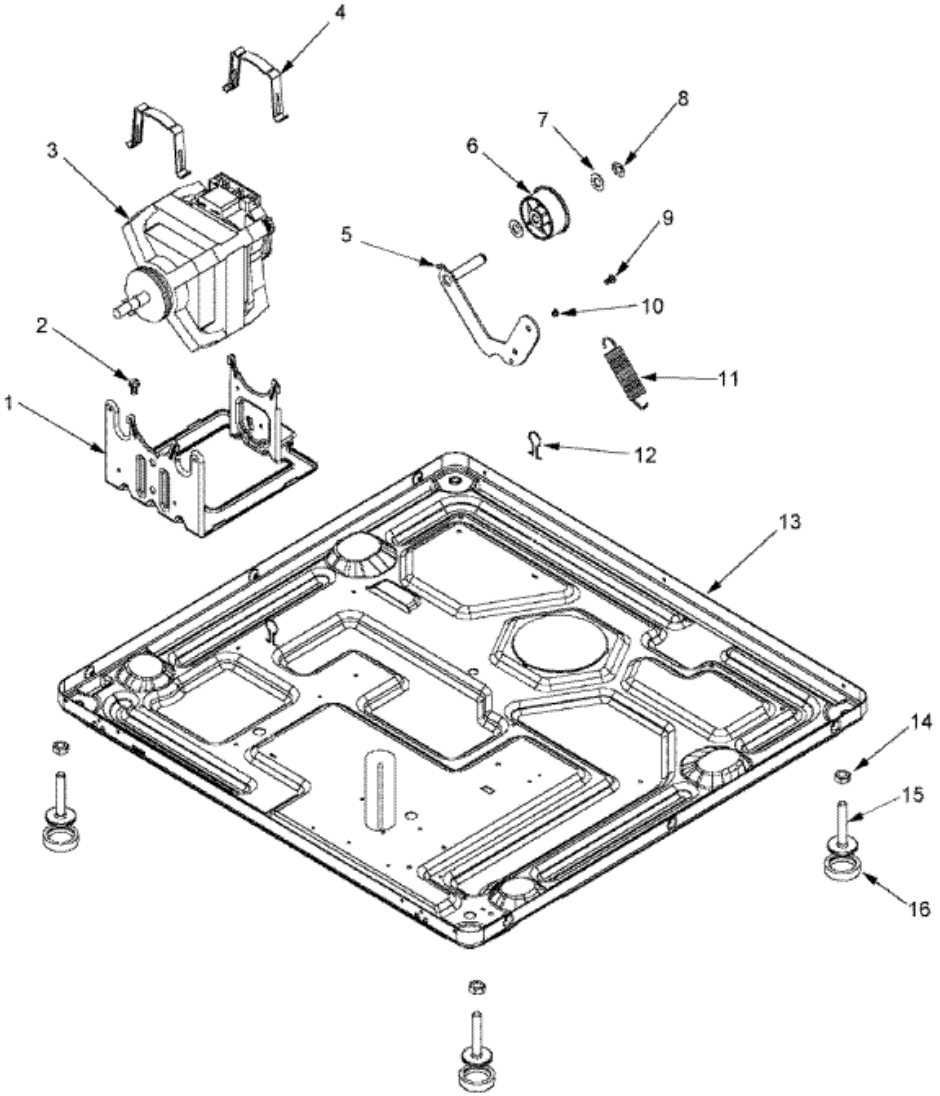

**MLG23PDFWW BASE**

**MLG23PDFWW BASE**

1	33002817	MOTOR SUPPORT, OFFSET (S/P)
2	Y313561	SCREW <b>DESCONTINUADO</b>
3	33002795	MOTOR, DRIVE 60HZ
4	33002221	CLIP, MOTOR (S/P)
5	33001840	IDLER ARM & SHAFT ASSY.
6	33001783	BEARING, IDLER ASSEMBLY
7	Y312527	WASHER, IDLER SHAFT (QTY-1) (S/P)
8	312958	RETAINING RING, IDLER SHAFT (S/P)
9	Y014874	SCREW (S/P)
10	33002218	GROMMET, IDLER ARM (S/P)
11	33002459	SPRING, IDLER (S/P)
12	410490	SPRING, WIRE HARNESS (S/P)
13	33002186	TRANSFORMER (S/P)
13	33002816	BASE (UPR) <b>DESCONTINUADO</b>
13	33002465	BASE, (LWR) <b>DESCONTINUADO</b>
14	Y052740	NUT (S/P)
15	22003544	ADJUSTABLE LEG W/FOOT & NUT
16	210684	FOOT, RUBBER