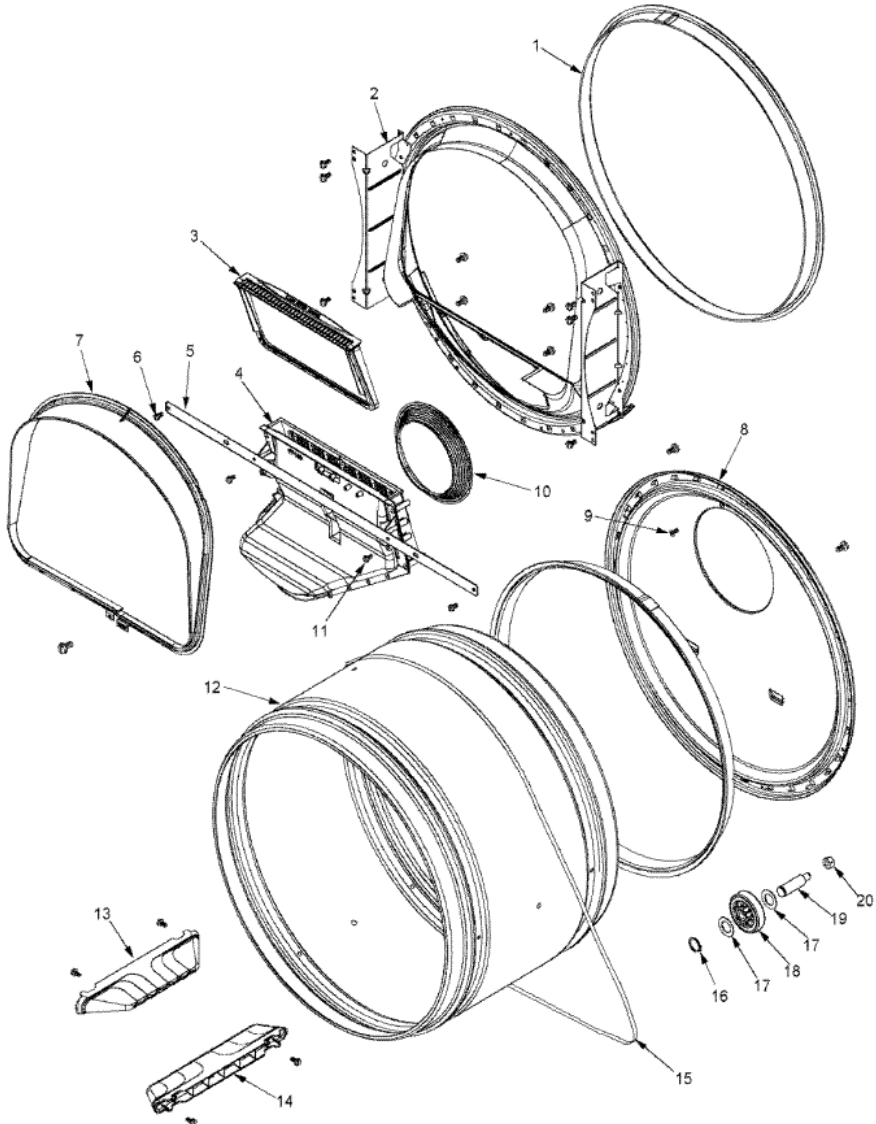

Distribuidor Autorizado

SurteRápido.com

Venta de Refacciones
Electrodomesticas

MLG23PDFWW TAMBOR