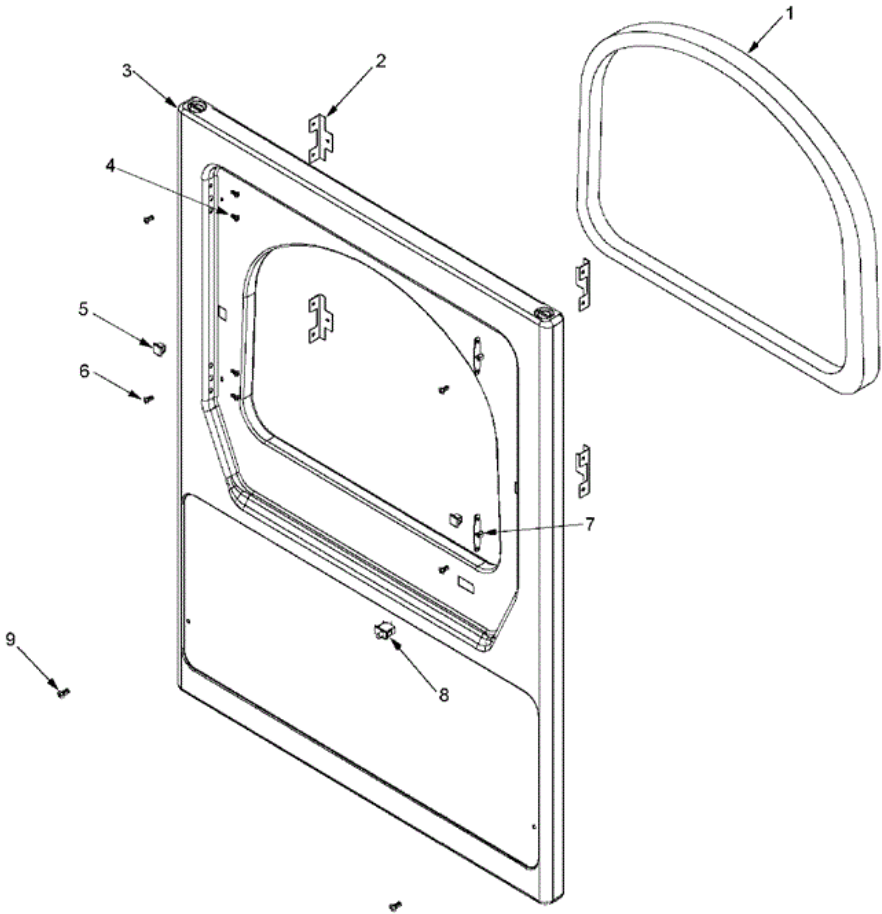

MLG23PDHWW FRONT PANEL