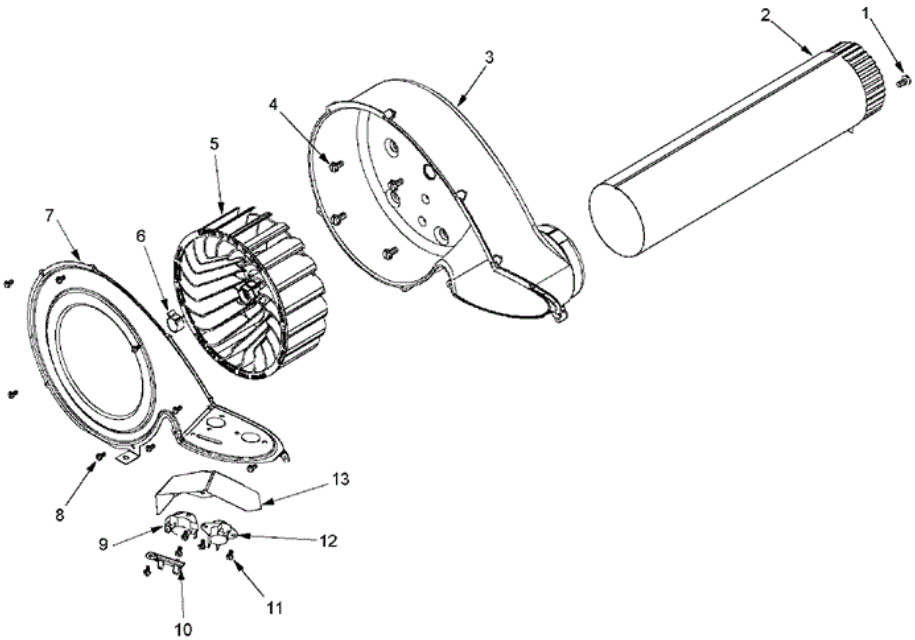

MLG23PDHWW BLOWER