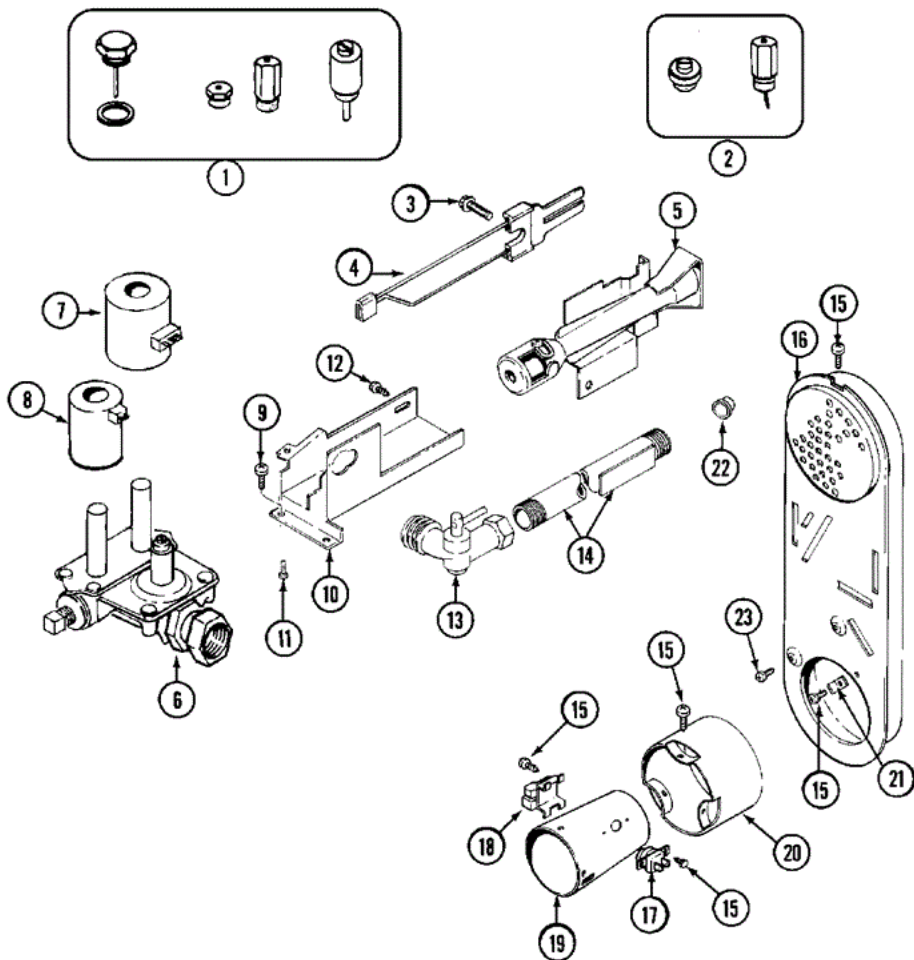

MLG23PDHWW TUMBLER

MLG23PDHWW TUMBLER

1	33001807	10	SEAL, TUMBLER
2	22001995	10	SCREW
2	33001802	10	FRONT, TUMBLER (W/SEAL)
3	33001804	10	FILTER, LINT
4	22001995	10	SCREW
4	33001799	10	OUTLET DUCT ASSEMBLY
5	33002039	10	BRACE, TUMBLER FRONT
6	22001995	10	SCREW
7	22001995	10	SCREW
7	33002026	10	EXTENSION, TUMBLER FRONT
8	22001995	10	SCREW
8	33002779	10	TUMBLER BACK & SEAL AS-PACK
8	33003037	17	TUMBLER BACK & SEAL
9	NLA	10	SCREW----NA
10	33002560	10	SEAL, BLOWER
11	33001768	10	SCREW, SHROUD
12	33001794	10	TUMBLER
13	33001756	10	BAFFLE (TALL)
13	33001788	10	SCREW, BAFFLE
14	33001755	10	BAFFLE (SHORT)
14	33001788	10	SCREW, BAFFLE
15	33002535	10	V-BELT (TUMBLER)
16	410233	10	RING, RETAINING
17	312535	10	WASHER, ROLLER SHAFT
18	Y303373	10	BEARING & ROLLER ASSEMBLY
19	Y312948	10	SHAFT, TUMBLER ROLLER----C
20	33001443	10	NUT, HEX (ROLLER SHAFT)

Distribuidor Autorizado

SurteRápido.com

Venta de Refacciones
Electrodomesticas

MLG23PDHWW GAS VALVE

MLG23PDHWW GAS VALVE

1	Y308378	10	CONV KIT (NATURAL TO LP) ----S
2	Y308377	10	CONVERSION KIT (LP TO NATURAL)
3	304971	10	SCREW
4	33002789	10	IGNITER ASSEMBLY
5	33002793	10	BURNER ASSEMBLY
6	308345	10	VALVE, GAS
7	306106	10	COIL, HOLDING & BOOSTER--W
8	306105	10	COIL, SECONDARY--W
9	Y313561	10	SCREW----NA
10	33002710	10	BRACKET, GAS CONTROL
11	Y313561	10	SCREW----NA
12	22001995	10	SCREW
13	306086	10	ANGLE SHUT OFF FOR GAS VALV
14	33001735	10	PIPE & BRACKET ASSY.
15	211294	10	SCREW
16	33002765	10	INLET DUCT ASSEMBLY (GAS)
16	33003039	17	ASSY,INLET DUCT-GAS
17	305169	10	THERMOSTAT, HI-LIMIT GAS
18	Y303377	10	SENSOR, RADIANT
19	33001835	10	CONE ASSY., COMBUSTION
20	Y303841	10	CONE, EXTENSION (COMBUSTION)
21	Y312890	10	RETAINER, HEATER CHAMBER
22	33001693	10	CAP, GAS PIPE
23	211294	10	SCREW