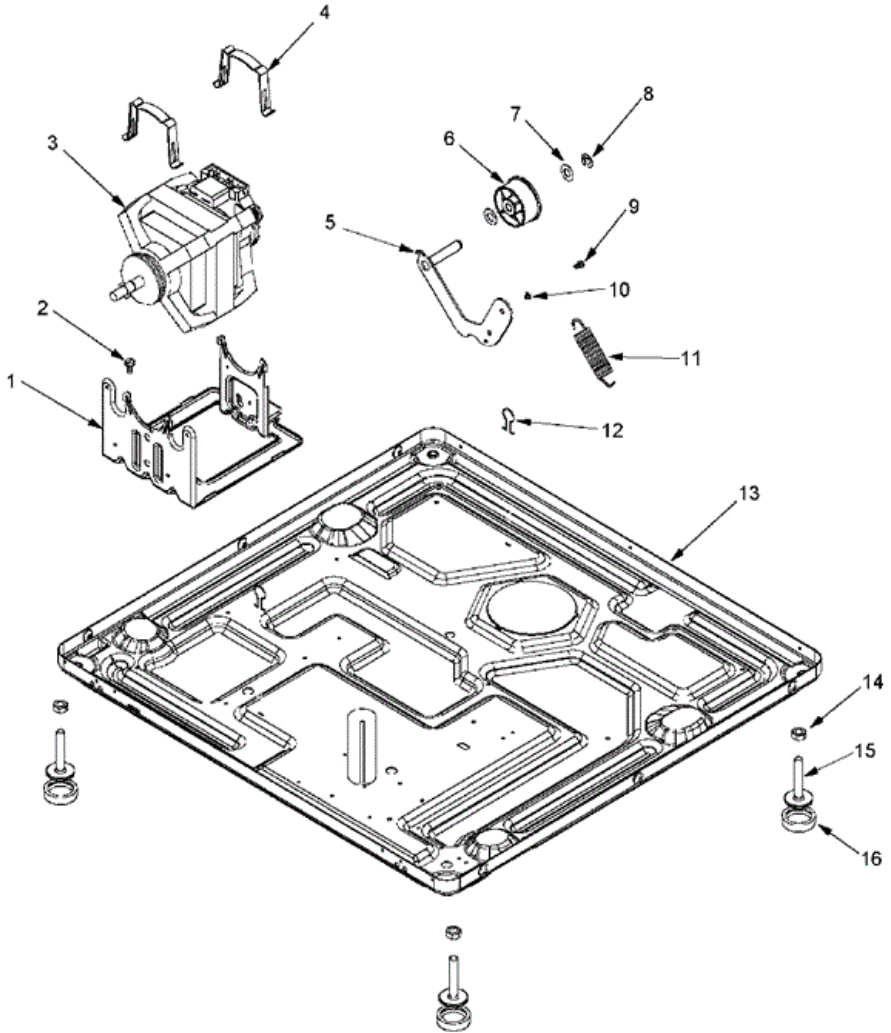

Distribuidor Autorizado

SurteRápido.com

Venta de Refacciones
Electrodomesticas

MLG23PDHWW GAS VALVE

MLG23PDHWW GAS VALVE

1	Y308378	10	CONV KIT (NATURAL TO LP) ----S
2	Y308377	10	CONVERSION KIT (LP TO NATURAL)
3	304971	10	SCREW
4	33002789	10	IGNITER ASSEMBLY
5	33002793	10	BURNER ASSEMBLY
6	308345	10	VALVE, GAS
7	306106	10	COIL, HOLDING & BOOSTER--W
8	306105	10	COIL, SECONDARY--W
9	Y313561	10	SCREW----NA
10	33002710	10	BRACKET, GAS CONTROL
11	Y313561	10	SCREW----NA
12	22001995	10	SCREW
13	306086	10	ANGLE SHUT OFF FOR GAS VALV
14	33001735	10	PIPE & BRACKET ASSY.
15	211294	10	SCREW
16	33002765	10	INLET DUCT ASSEMBLY (GAS)
16	33003039	17	ASSY,INLET DUCT-GAS
17	305169	10	THERMOSTAT, HI-LIMIT GAS
18	Y303377	10	SENSOR, RADIANT
19	33001835	10	CONE ASSY., COMBUSTION
20	Y303841	10	CONE, EXTENSION (COMBUSTION)
21	Y312890	10	RETAINER, HEATER CHAMBER
22	33001693	10	CAP, GAS PIPE
23	211294	10	SCREW

MLG23PDHWW BLOWER

MLG23PDHWW BLOWER

1	22001995	10	SCREW
2	33001799	10	OUTLET DUCT ASSEMBLY
3	33001789	10	HOUSING, BLOWER
4	Y310632	10	SCREW
5	33002797	10	WHEEL, BLOWER
6	312967	10	CLAMP, BLOWER HOUSING
7	33002711	10	COVER, BLOWER HOUSING
8	33001855	10	SCREW (HEX HEAD)
9	303392	10	CYCLING THERMOSTAT 140 DEG.
10	33001762	10	FUSE, THERMAL (W' BRACKET)
11	22002925	10	SCREW
12	33303391	10	THERMOSTAT, CYCLING
13	33001837	10	COVER, THERMOSTAT (ELEC ONLY)

MLG23PDHWW BASE

MLG23PDHWW BASE

1	33002817	10	MOTOR SUPPORT, OFFSET
2	Y313561	10	SCREW----NA
3	33002795	10	MOTOR, DRIVE 60HZ
4	33002221	10	CLIP, MOTOR
5	33001840	10	IDLER ARM & SHAFT ASSY.
6	33001783	10	BEARING, IDLER ASSEMBLY
7	Y312527	10	WASHER, IDLER SHAFT (QTY-1)
8	312958	10	RETAINING RING, IDLER SHAFT
9	Y014874	10	SCREW
10	33002218	10	GROMMET, IDLER ARM
11	33002460	10	SPRING, IDLER
12	410490	10	SPRING, WIRE HARNESS
13	33002186	10	TRANSFORMER
13	33002975	10	BASE----NA
13	NLA	10	BASE, (LWR)----NA
14	Y052740	10	NUT
15	22003544	10	ADJUSTABLE LEG W/FOOT & NUT
16	210684	10	FOOT, RUBBER