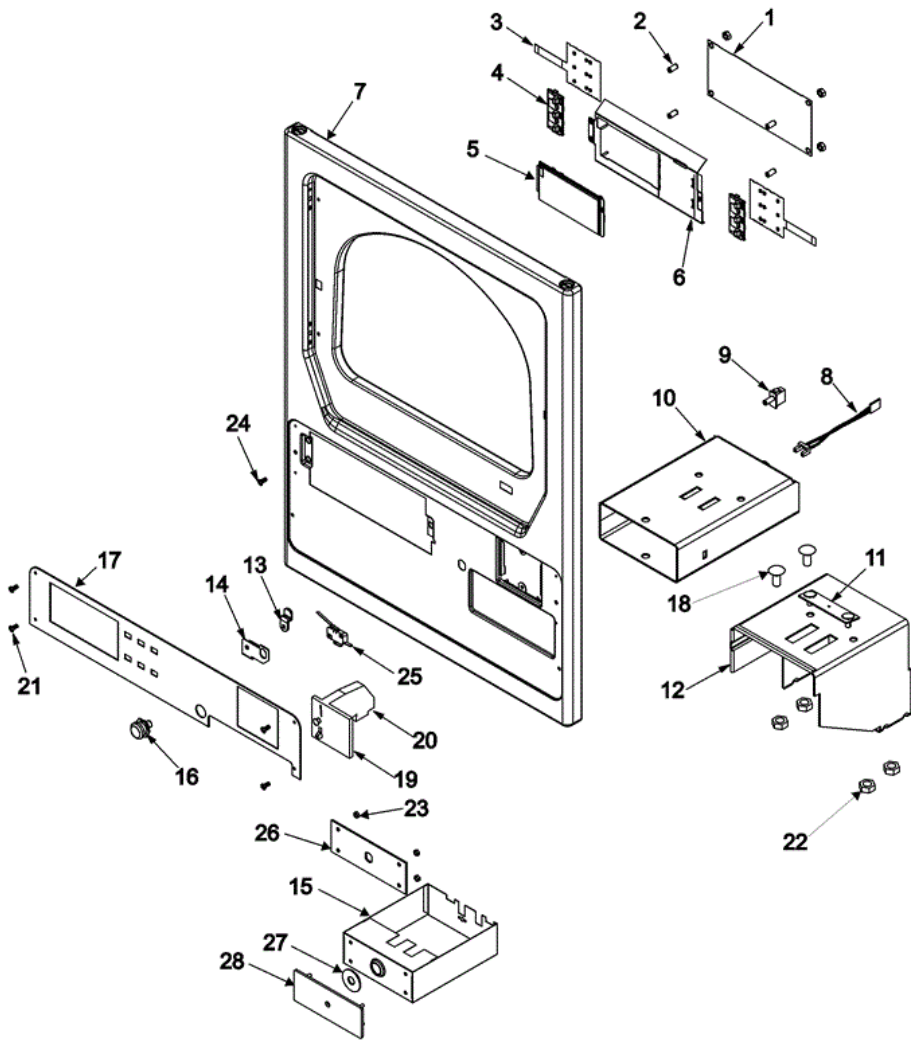

MLG23PDHWW CONTROL PANEL

MLG23PDHWW CONTROL PANEL

1	33002836	10	BOARD, CONTROL
1	912077	10	LOCKNUT
1	33003007	13	CONTROL BOARD (STACK COMM)
2	33001204	10	STANDOFF, CIRCUIT BOARD
3	33002152	10	SWITCH, MEMBRANE
4	33002863	10	BUTTON, PUSH
5	33002150	10	COVER, DISPLAY
6	33002155	10	PLATE, CONTROL MOUNTING
7	33002978	10	PANEL, FRONT STRAIGHT -PD
8	22001965	10	SWITCH ASSY., OPTIC
8	314665	10	SCREW
9	33002117	10	SWITCH, SENSOR
10	33002977	10	ASSEMBLY, COIN VAULT
11	22001810	10	STRAP, MOUNTING
11	910181	10	LOCK WASHER
12	33002974	10	BRACKET, VAULT - PRIME
13	213750	10	LOCKING CAM
14	33001982	10	BRACKET, SWITCH MOUNTING
15	33002980	10	COIN BOX----NA
15	2206815	16	COIN BOX
16	22002349	10	LOCK, ACCESS DOOR
17	33002976	10	FACIA, COMERCIAL PD, D/D
18	33001991	10	BOLT, CARRIAGE
19	33002644	10	DUAL FACEPLATE ASSEMBLY
19	33002647	10	SINGLE FACEPLATE ASSEMBLY
20	22003678	10	ASSY, COIN DROP U.S. \$0.25
20	22004112	10	COIN DROP GREENWALD US.25
20	22004113	10	DUAL COIN DROP ASSY-CANADA
20	22004114	10	COIN DROP GREENWALD (CAN).25
20	33002646	10	COIN DROP-CANADA (1.00)
21	215506	10	SCREW, TORX
22	Y052734	10	NUT
23	Y052721	10	NUT

24	33002051	10	SCREW, TORX
25	33002117	10	SWITCH, SENSOR
26	33002981	10	LOCK PLATE----SUB
26	2206813	16	LOCK PLATE
27	33002982	10	WASHER, SPINNING SECURITY
28	33002979	10	ASSY, SECURITY PLATE----SUB
28	2206814	16	ASSY, SECURITY PLATE