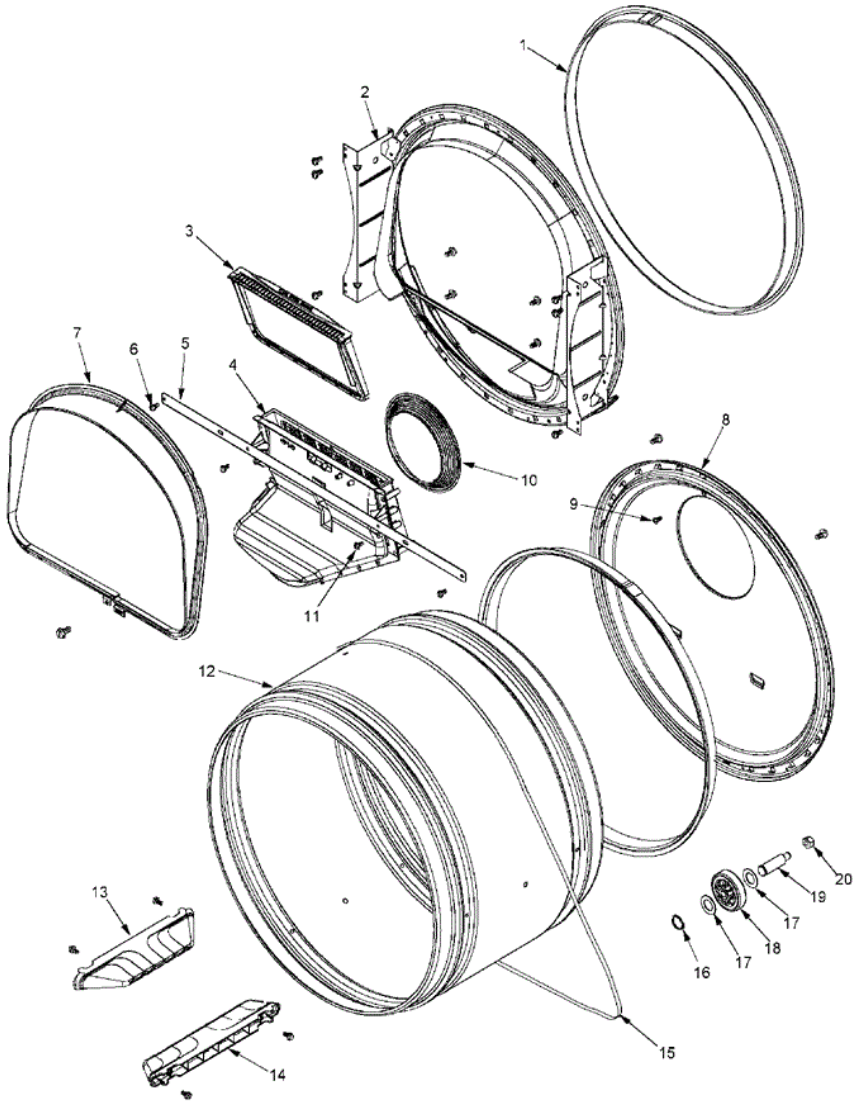

MLG23PDHWW DOOR

MLG23PDHWW DOOR

1	33002094	10	SEAL, DOOR
2	33002607	10	LENS
3	22002039	10	CLIP, DOOR (SINGLE)
4	22002038	10	CLIP, DOOR (DOUBLE)
5	33002017	10	HINGE, DOOR
6	33001763	10	PLUG, INNER DOOR
7	33001761	10	STRIKE, DOOR (MALE)
8	33001793	10	BRACKET, STRIKE
9	33002020	10	DOOR, INNER (WHT)
10	33002780	10	DOOR TUNNEL W` HANDLE (WHT)
11	33002015	10	DOOR, OUTER (WHT)
12	22002063	10	SCREW NO.8-18AB WAFER HD
13	22002300	10	SCREW
14	22002062	10	SCREW

MLG23PDHWW TUMBLER

MLG23PDHWW TUMBLER

1	33001807	10	SEAL, TUMBLER
2	22001995	10	SCREW
2	33001802	10	FRONT, TUMBLER (W/SEAL)
3	33001804	10	FILTER, LINT
4	22001995	10	SCREW
4	33001799	10	OUTLET DUCT ASSEMBLY
5	33002039	10	BRACE, TUMBLER FRONT
6	22001995	10	SCREW
7	22001995	10	SCREW
7	33002026	10	EXTENSION, TUMBLER FRONT
8	22001995	10	SCREW
8	33002779	10	TUMBLER BACK & SEAL AS-PACK
8	33003037	17	TUMBLER BACK & SEAL
9	NLA	10	SCREW----NA
10	33002560	10	SEAL, BLOWER
11	33001768	10	SCREW, SHROUD
12	33001794	10	TUMBLER
13	33001756	10	BAFFLE (TALL)
13	33001788	10	SCREW, BAFFLE
14	33001755	10	BAFFLE (SHORT)
14	33001788	10	SCREW, BAFFLE
15	33002535	10	V-BELT (TUMBLER)
16	410233	10	RING, RETAINING
17	312535	10	WASHER, ROLLER SHAFT
18	Y303373	10	BEARING & ROLLER ASSEMBLY
19	Y312948	10	SHAFT, TUMBLER ROLLER----C
20	33001443	10	NUT, HEX (ROLLER SHAFT)