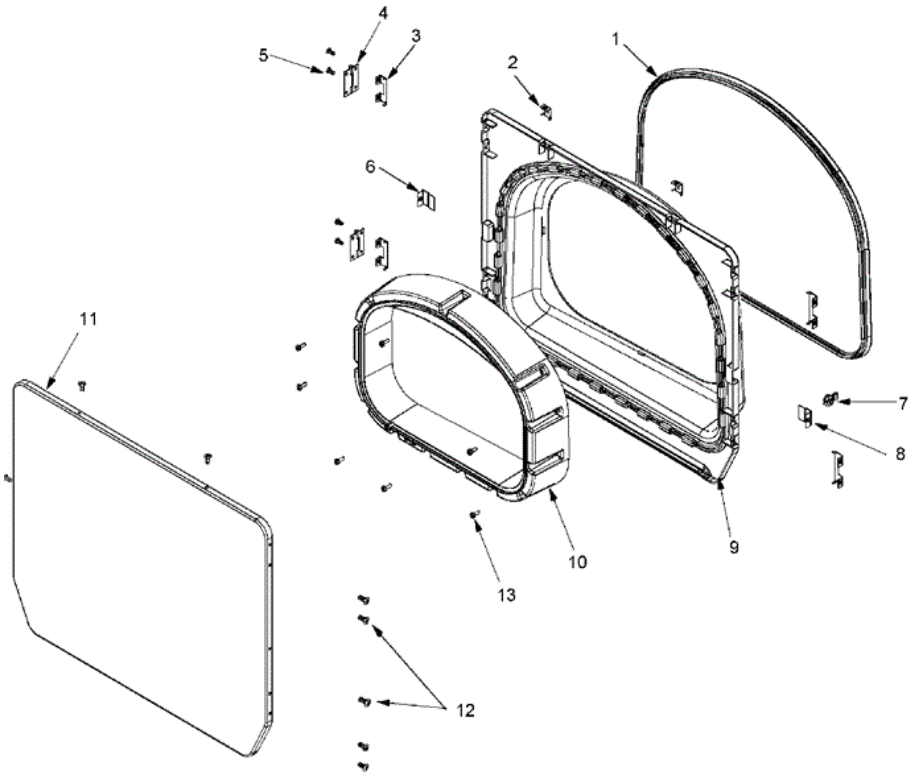

MLG23PDHWW DOOR

MLG23PDHWW DOOR

1	33002094	10	SEAL, DOOR
2	33002607	10	LENS
3	22002039	10	CLIP, DOOR (SINGLE)
4	22002038	10	CLIP, DOOR (DOUBLE)
5	33002017	10	HINGE, DOOR
6	33001763	10	PLUG, INNER DOOR
7	33001761	10	STRIKE, DOOR (MALE)
8	33001793	10	BRACKET, STRIKE
9	33002020	10	DOOR, INNER (WHT)
10	33002780	10	DOOR TUNNEL W` HANDLE (WHT)
11	33002015	10	DOOR, OUTER (WHT)
12	22002063	10	SCREW NO.8-18AB WAFER HD
13	22002300	10	SCREW
14	22002062	10	SCREW