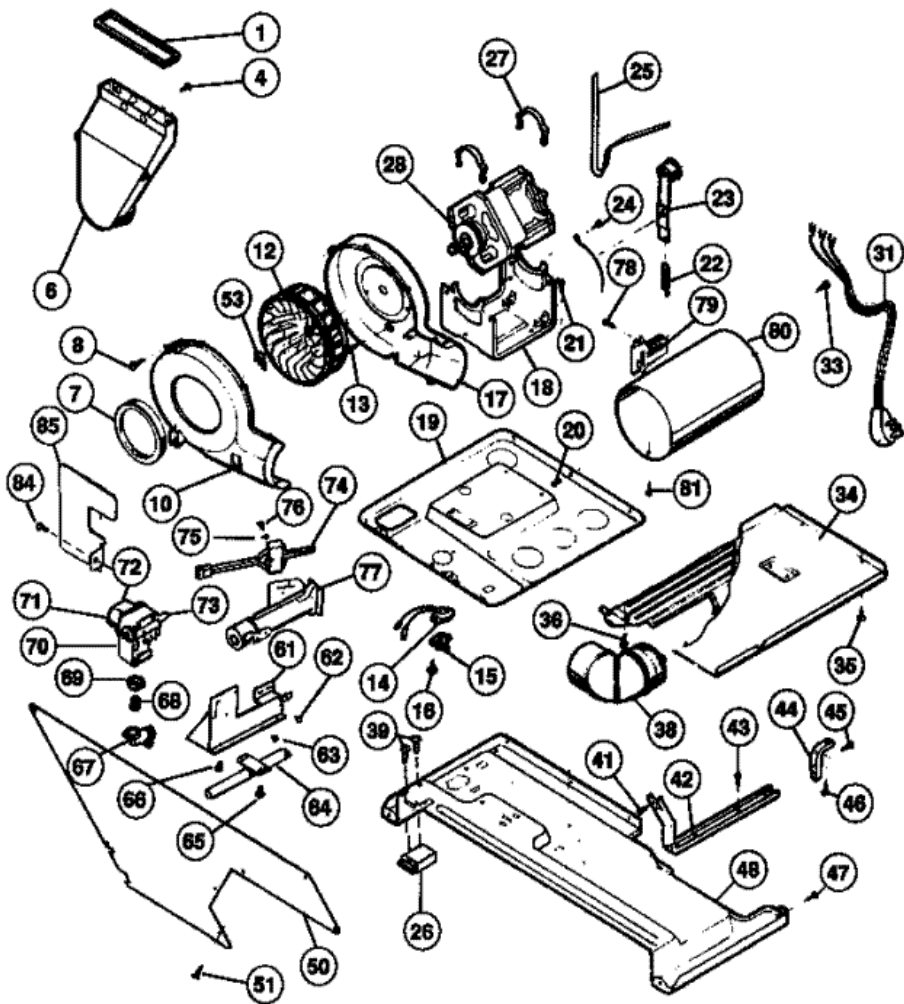

39	131084403	PANEL-ACCESS-ALMD (S/P)
41	3204275	HINGE-UPPER (S/P)
42	3205239	SCREW-HINGES TO DOOR/FRONT PANEL (8) (S/P)
44	131129900	GASKET-DOOR-WHITE
46	5303937185	DESCONTINUADO
47	5303300245	DOOR-INNER-WHITE (S/P)
48	3204284	DOOR-OUTER-WHITE (S/P)
49	5303207102	STRIKE-DOOR (S/P)
50	134535300	SHIELD-HEAT (S/P)
54	3205631	HARNESS-DOOR SWITCH (S/P)
22B	5303937144	PANEL-FRONT-ALMOND (S/P)
38B	131084801	PANEL-RIGHT SIDE-ALMD (S/P)
22A	131150702	PANEL-FRONT-WHITE (S/P)
38A	131084800	PANEL-RIGHT SIDE-WHITE (S/P)

Distribuidor Autorizado

SurteRápido.com

Venta de Refacciones
Electrodomesticas

MLXG42RBW1 MOTOR