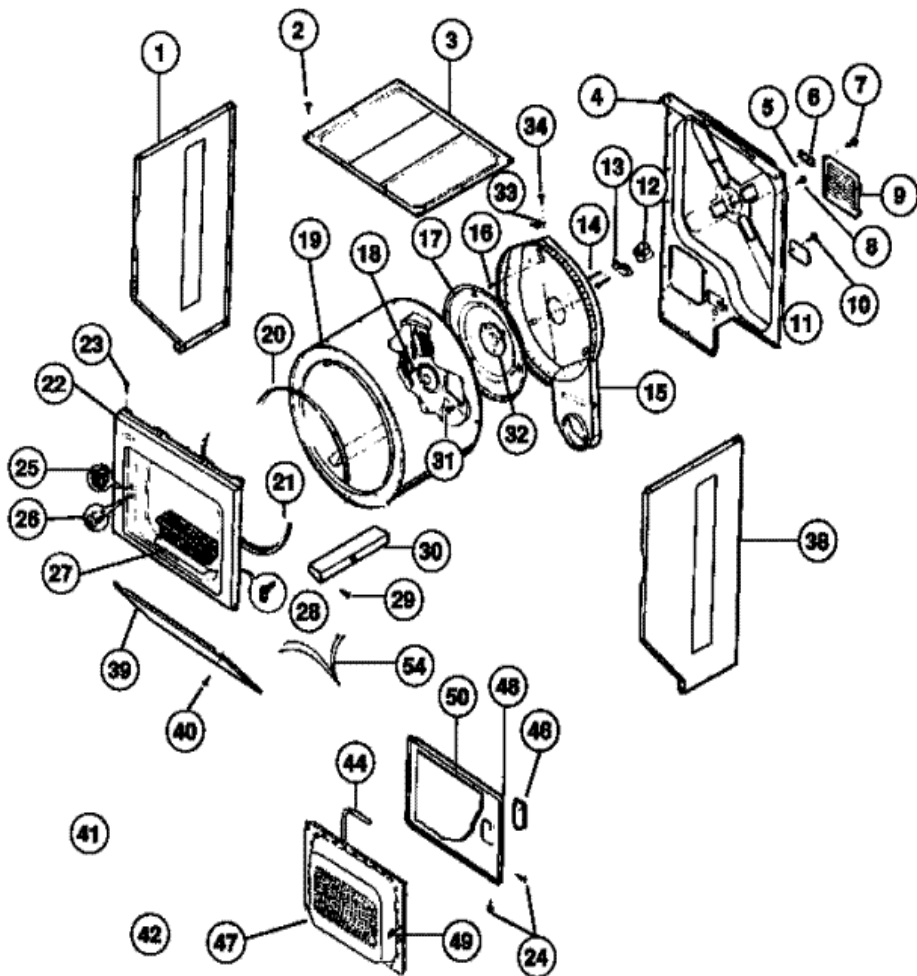

## MLXG42RBW1 TAMBOR

1	131084710	PANEL-LEFT SIDE-WHITE (S/P)
3	131883301	PANEL-TOP (S/P)
4	134799902	PANEL-REAR (S/P)
5	5303281019	BALL (S/P)
6	5303281020	CLIP (S/P)
9	3204249	PANEL-MOTOR ACCESS (S/P)
10	131168200	SCREW (S/P)
11	3207395	COVER (S/P)
12	131825900	BEARING-REAR
13	131724300	BRACKET (S/P)
14	131205400	SCREW (2) (S/P)
15	5303207394	HEATER ASSEMBLY (S/P)
16	131168200	SCREW (4) (S/P)
17	3204254	BAFFLE-HEATER (S/P)
18	5303205255	SCREW (S/P)
19	134138400	DRUM (S/P)
20	5303937139	GLIDE-DRUM
21	5303281049	FELT-LOWER
23	131168200	SCREW (S/P)
24	131209600	SCREW, FLAT HEAD, (S/P)
25	131658800	DOOR-CATCH (S/P)
26	5308001614	DOOR-SWITCH
27	131359600	LINT TRAP
28	5303281074	GUIDE CLIP (4)
29	131205200	SCREW (6) (S/P)
30	5303201200	VANE (3)
31	5303207393	SCREW-BAFFLE TO DRUM (3) (S/P)
32	5303931781	SUPPORT-SHAFT (S/P)
33	5303207396	THERMOSTAT-SAFETY
34	131243700	SCREW (2) (S/P)
39	131084402	PANEL-ACCESS-WHITE (S/P)