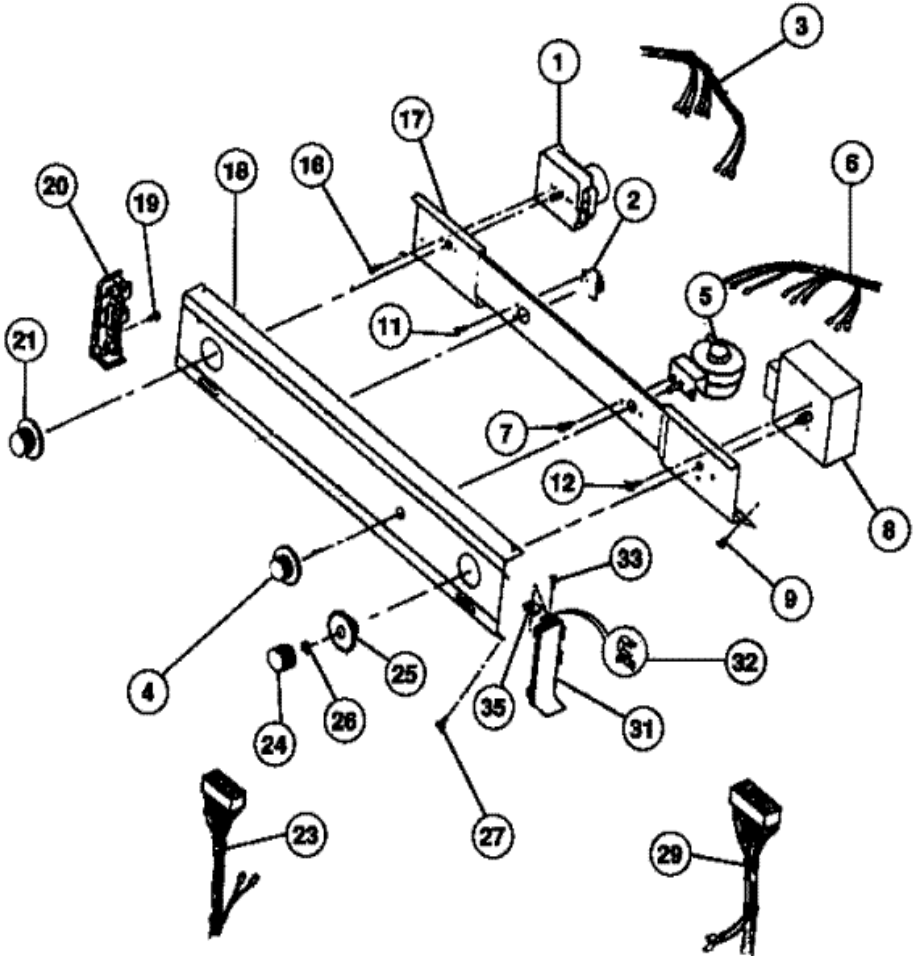

44	3204326	BRACKET-EXTERNAL (2) (S/P)
45	131168200	SCREW (4) (S/P)
46	3204325	SCREW (2) (S/P)
47	131168200	SCREW (6) (S/P)
48	131731310	PAN-BOTTOM (S/P)
50	3204329	SAFETY COVER (S/P)
51	131168200	SCREW (6) (S/P)
53	5303304824	CLAMP
61	5303207404	BRACKET-VALVE (S/P)
62	131243800	SCREW (2) (S/P)
64	5303207405	PIPE (S/P)
65	131168200	SCREW (S/P)
66	131243700	SCREW (4) (S/P)
67	131498500	SHUT-OFF VALVE (S/P)
68	5362791200	TAIL PIECE (S/P)
69	8015194	UNION NUT (S/P)
70	5303207409	VALVE GAS
71	5303931775	COIL-SECONDARY
72	5303931775	COIL-BOOSTER
73	5303207410	ORFICE-NATURAL GAS (S/P)
74	5303937186	IGNITOR (S/P)
75	5300809968	WASHER (S/P)
76	3281178	SCREW (S/P)
77	131763500	BURNER ASSY (S/P)
78	131168200	SCREW (S/P)
79	5303281135	SENSOR (S/P)
80	131712401	BURNER TUBE (S/P)
85	131712300	SHIELD-HEAT (S/P)
*76040	PCK3100	CONVERSION KIT-NATURAL TO L.P. (S/P)
*76041	5303937054	CONVERSION KIT-L.P. TO NATURAL (S/P)
*76042	5303272164	RECEPTACLE (S/P)

Distribuidor Autorizado

SurteRápido.com

Venta de Refacciones
Electrodomesticas

MLXG42RBW1 TABLERO