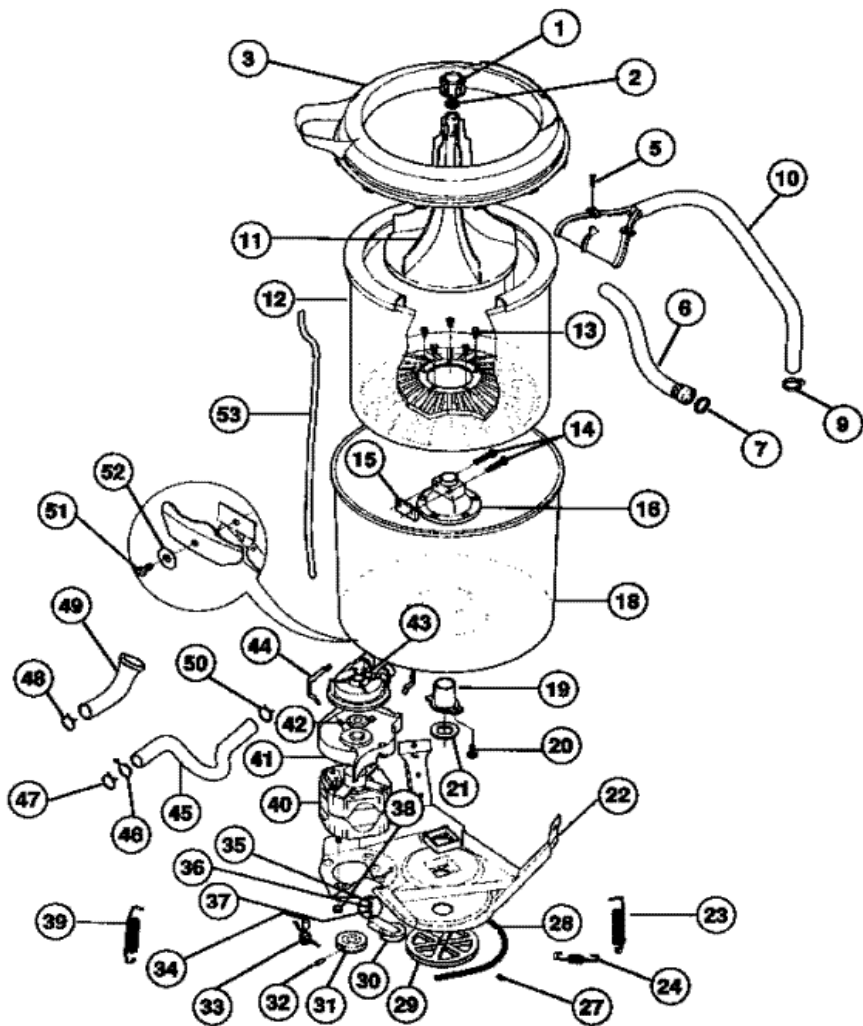

43	131346401	PIN-LOCATING (S/P)
46	134046600	CABINET-WHITE (S/P)
47	131106701	BRACKET-RH (S/P)
48	131168200	SCREW (S/P)
49	131243800	SCREW (S/P)
50	134101800	LID LOCK
52	8002420	RIVET (3) (S/P)
53	134135800	PANEL TOP-WHITE (S/P)
54	3204394	DISPENSER-BLEACH (S/P)
55	134890500	SPRING-ASSIST (S/P)
56	131422200	PAD-SELF LEVEL (2) (S/P)
6A	5303212872	LID-WHITE (S/P)
6B	5303212873	LID-ALMOND (S/P)
*76043	131091001	BRACKET-LH (S/P)

Distribuidor Autorizado

SurteRápido.com

Venta de Refacciones
Electrodomesticas

MLXG42RBW1 TINAS