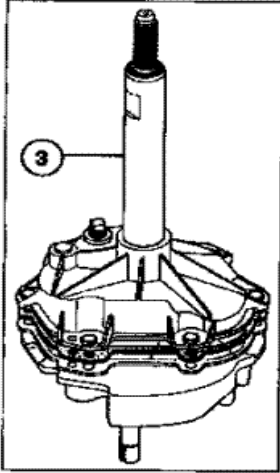

37	5303161306	SPRING WASHER
38	5303283079	HEX NUT (4) (S/P)
39	5303208860	SPRING-VERTICAL (2)
40	3205647	DESCONTINUADO
41	131081700	SHIELD-MOTOR
42	3204451	SLINGER-PUMP
43	131208500	PUMP-COMPLETE
44	131430600	CLIP-PUMP
45	3204454	HOSE-PUMP TO COUPLER
46	3204455	CLIP-HOSE TO LEG (S/P)
47	3204456	CLAMP (S/P)
48	131306234	CLAMP (S/P)
49	5303931759	HOSE-PUMP TO TUB
50	3204456	CLAMP (S/P)
51	3204459	SCREW (S/P)
52	3005891	WASHER (S/P)
53	5300771996	PRESSURE TUBE (S/P)
*76045	218515401	CLIP-PRESSURE TUBE (S/P)
*76044	5303212877	INSERT-SPRING ADJ

Distribuidor Autorizado

SurteRápido.com

Venta de Refacciones
Electrodomesticas

MLXG42RBW1 TRANSMISION