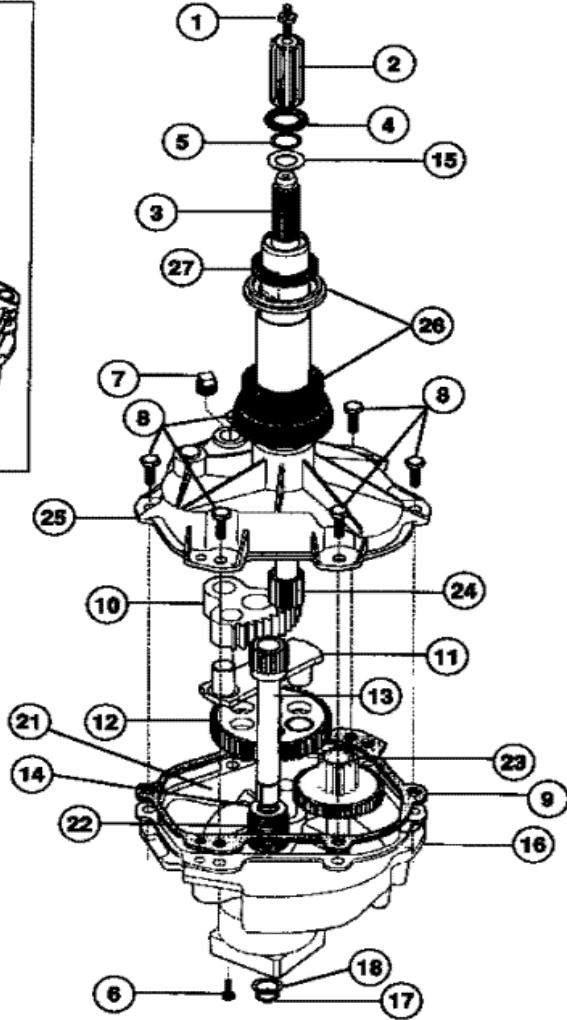

37	5303161306	SPRING WASHER
38	5303283079	HEX NUT (4) (S/P)
39	5303208860	SPRING-VERTICAL (2)
40	3205647	DESCONTINUADO
41	131081700	SHIELD-MOTOR
42	3204451	SLINGER-PUMP
43	131208500	PUMP-COMPLETE
44	131430600	CLIP-PUMP
45	3204454	HOSE-PUMP TO COUPLER
46	3204455	CLIP-HOSE TO LEG (S/P)
47	3204456	CLAMP (S/P)
48	131306234	CLAMP (S/P)
49	5303931759	HOSE-PUMP TO TUB
50	3204456	CLAMP (S/P)
51	3204459	SCREW (S/P)
52	3005891	WASHER (S/P)
53	5300771996	PRESSURE TUBE (S/P)
*76045	218515401	CLIP-PRESSURE TUBE (S/P)
*76044	5303212877	INSERT-SPRING ADJ

Distribuidor Autorizado

SurteRápido.com

Venta de Refacciones
Electrodomesticas

MLXG42RBW1 TRANSMISION