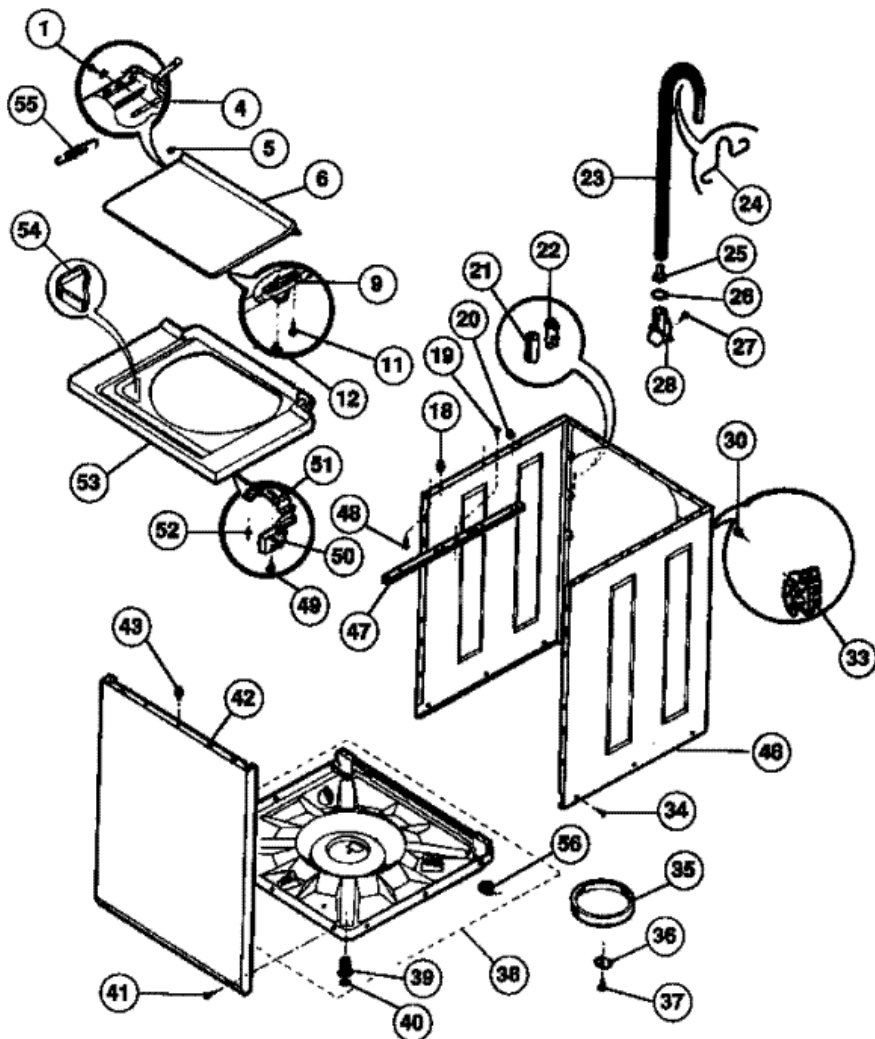

Distribuidor Autorizado

SurteRápido.com

Venta de Refacciones
Electrodomesticas

MLXG42RBW1 GABINETE