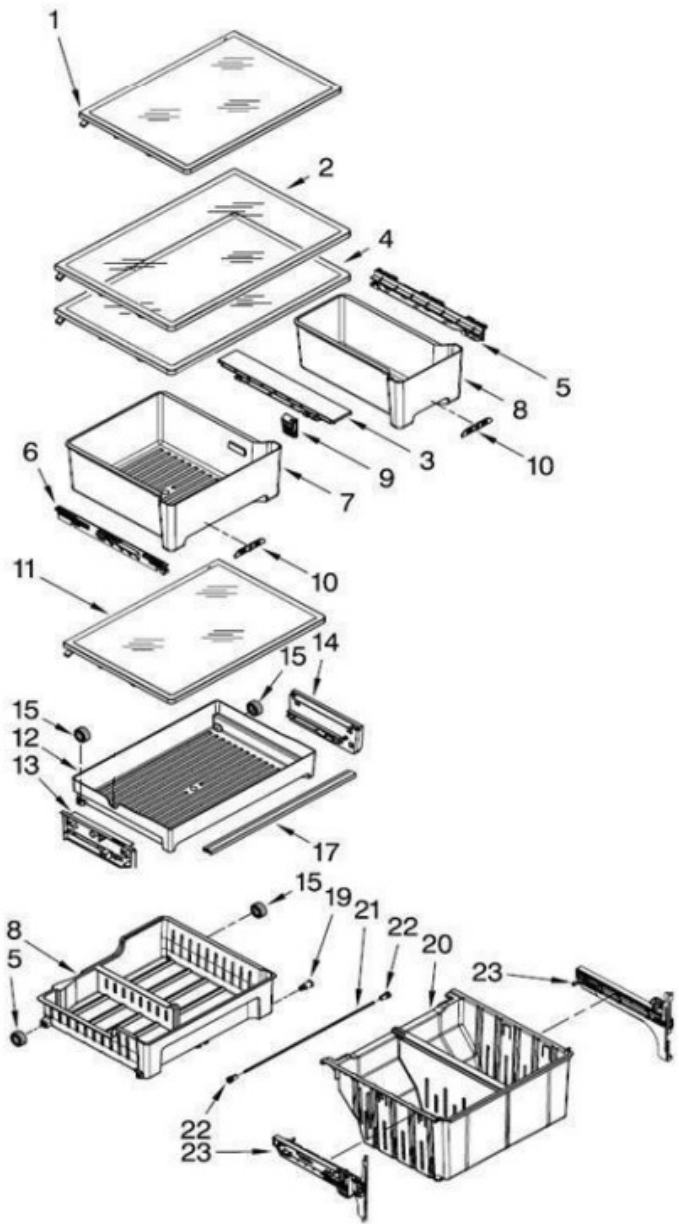

Distribuidor Autorizado

SurteRápido.com

Venta de Refacciones
Electrodomesticas

Refrigerador Whirlpool MMFF2055ERM00

Refrigerador Whirlpool MMFF2055ERM00

No. Ilus.	DESCRIPCIÓN	No. de Parte
2	Grommet	2197380
3	Gasket, Evaporator Cover	W10468762
4	LED Light Assembly, RC	W10360497
5	Housing, Light RC	W10469878
6	Water Reservoir Container	W10798439
7	Switch, Rocker Arm	12466105
8	Wire Assembly, Evaporator Fan	W10487766
9	Cover, Control Housing	W10360550
10	Fan Motor	W10464673
11	Fan Blade	2200509
12	Control Housing	W10435577
14	Wire Assembly, RC Lighting	W10421350
16	Cover, Evaporator	W10300900
17	FC Tower	W10317182
18	Thermistor, FC	W10383615
19	Rocker Arm Switch	1118894
20	Cover, Water Reservoir	W10413160
23	Cover, Thermistor	W10425252
24	Grille, Air Filter	W10330850
25	Antibacterial Filter	W10315189
27	Shield Heat	W10314195
28	Bracket, Fan Motor	W10321162
30	Bracket Evap. Fan, Rear	2254454
35	Damper, Electronic Control	W10745484
36	Cover, Damper Housing	W10474775
37	Housing Damper	W10314204
38	Multiflow Assy	W10448448
39	Multiflow Cover	W10356895
40	Screw Cup	W10336009
41	Thermistor RC	W10384183

Refrigerador Whirlpool MMFF2055ERM00

No. Ilus.	DESCRIPCIÓN	No. de Parte
1	Shelf Full 30"	W10486290
2	Shelf Full 30" White	W10628709
3	Track Rail Center	W10468557
4	Crisper Cover	W10628709
5	Track Rail RS	W10468556
6	Track Rail LS	W10468555
7	Crisper Pan, 16"	W10370327
8	Crisper Pan 8"	W10317184
9	Produce preserver box	W10408748
10	Humidity Control	W10356846
11	Cover Glass, Pantry	W10513681
12	Pantry, Deli Pan Assembly	W10397907
13	Rail, Pantry, LH	W10397908
14	Rail, Pantry, RH	W10414530
15	Roller	***
17	Support Assembly, Pantry Cover	W10507470
18	Freezer Bin, Upper	W10555437
19	Axle, Roller	***
20	Freezer Basket, Lower	W10317289
21	Shaft, Rack	W10802342
22	Collar, Gear	W10277361
23	Adaptador Freezer LH	W10397636
*	Adaptador Freezer RH	W10397635