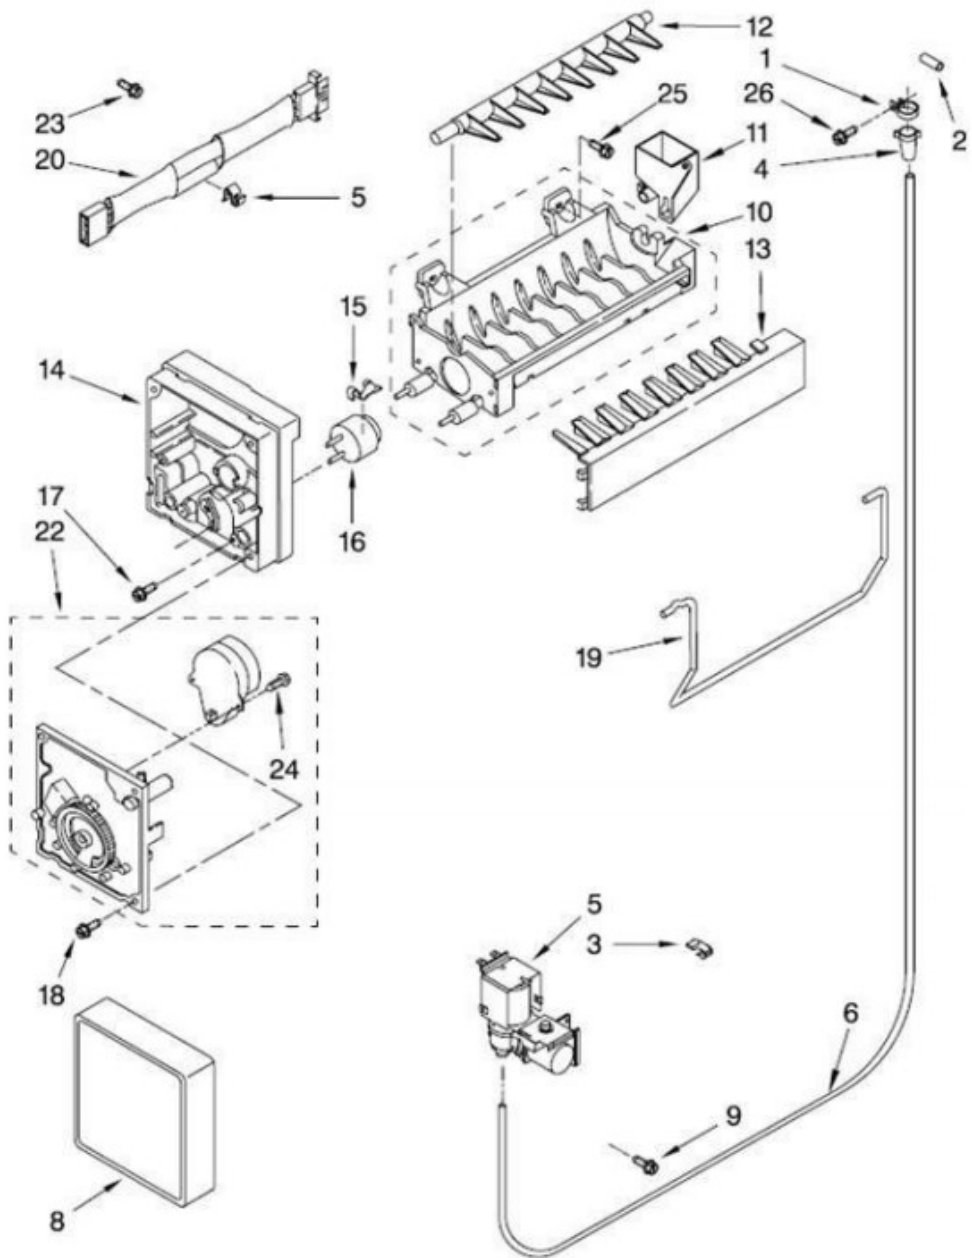

No. Ilus.	DESCRIPCIÓN	No. de Parte
1	Refrigerator Door LH	LW10811995
*	Refrigerator Door RH	LW10811996
2	Bracket, Door Stop	2189202
3	Screw	***
4	Thimble RH	W10366270
*	Thimble LH	W10334042
5	Badge, Whirlpool	W10612925
6	Door Closure	W10470155
7	Bin, Door, Medium	W10331764
8	Gasket, RC	W10413468
9	Handle Assembly	W10643725
12	Shallow Bin	W10372916
13	Flipper Mullion Assembly	W10624453
14	Screw, Mullion	***

Refrigerador Whirlpool MMFF2055ERM00

Refrigerador Whirlpool MMFF2055ERM00

No. Ilus.	DESCRIPCIÓN	No. de Parte
1	Plate, Unit Mounting	W10300116
2	Grommet, Condenser	2319835
3	Condenser	W10342567
4	Heater, Defrost	W10436849
5	Evaporator Assy	W10321158
7	Drain Pan	W10466213
9	Drain Tube	W10314199
10	Clip, Condenser Mounting	W10248621
11	Wire Assembly, Low Voltage	W10424230
12	Electronic Control Minotaur	W10547719
13	Enclosure	W10370696
14	Grommet	10835903
15	Start-Device Combination	W10330834
16	Cover, Electronic Control	W10313215
17	Roller	W10475495
18	Rivet	2179826
20	Strap, Compressor	W10236396
21	Bale Strap	W10174383
28	Compressor	W10743447
29	Drier	W10669573
30	Cover, Condenser Bottom	W10349514
31	Clip, Cover	W10296661
32	Capacitor	W10642075
33	Air Baffle	2315541
34	Motor, Condenser	W10530280
35	Wire Assy, Unit	W10390445
36	Fan Blade	W10139483

Refrigerador Whirlpool MMFF2055ERM00

Refrigerador Whirlpool MMFF2055ERM00

No. Ilus.	DESCRIPCIÓN	No. de Parte
1	Clamp, Tube	***
2	Tube, Water Inlet	W10496649
3	Clip, Water Valve	***
4	Insert, Tube	2181939
5	Valve Solenoid (Single)	W10498995
6	Tube, Water Valve	***
8	Cover, IM Module	W10289690
9	Screw	***
10	Mold & Heater Assy	628228
11	Cup, Water Fill	W10435665
12	Ejector	627843
13	Ice Stripper	W10699925
14	Support	2194712
15	Retainer Thermostat	2315522
16	Thermostat	628397
17	Screw	***
18	Screw	***
19	Shut Off Arm	W10474785
20	Harness, Wiring	W10309400
22	Module Assy	W10223929
23	Screw	***
24	Screw	***
25	Screw	***
26	Screw	***
*	Icemaker, Complete Assy	W10632400