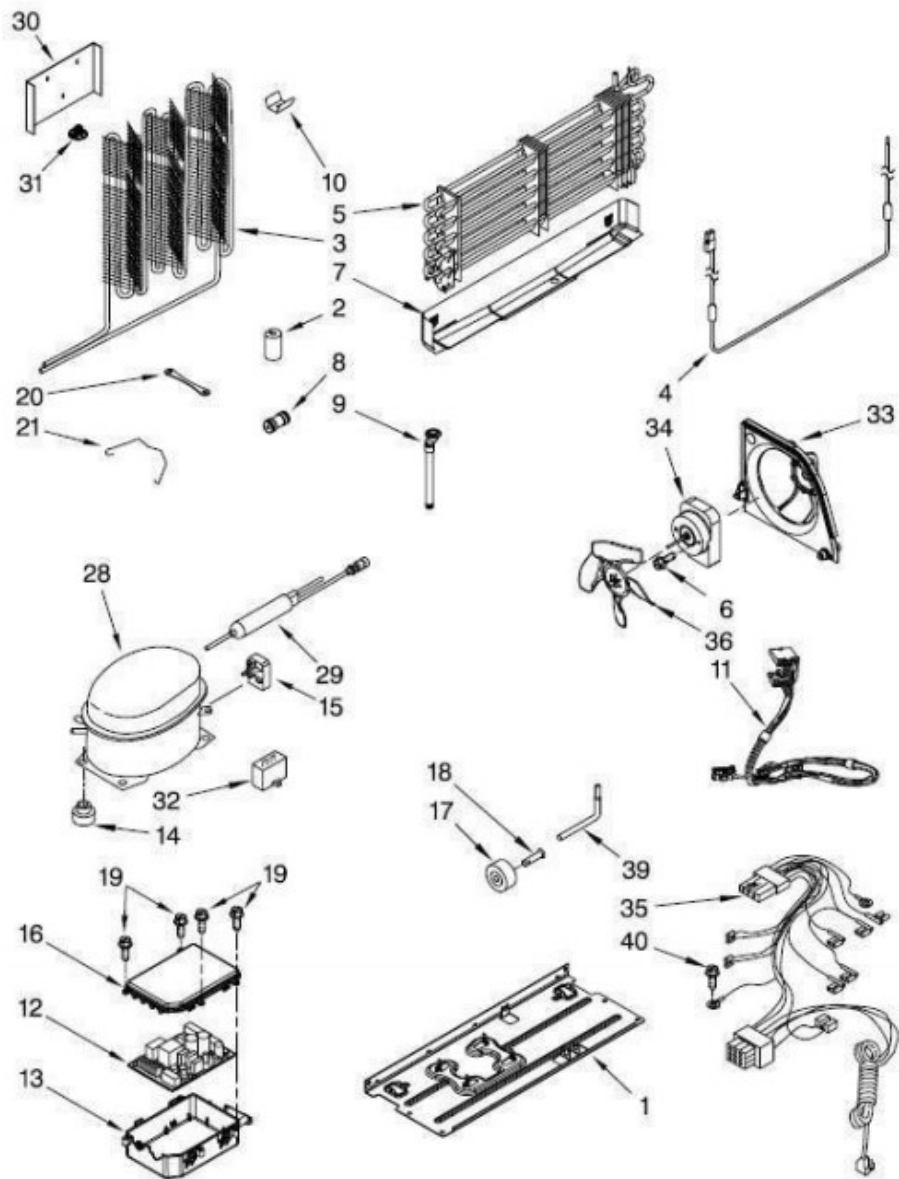

Refrigerador Whirlpool MMFF2055ERM00