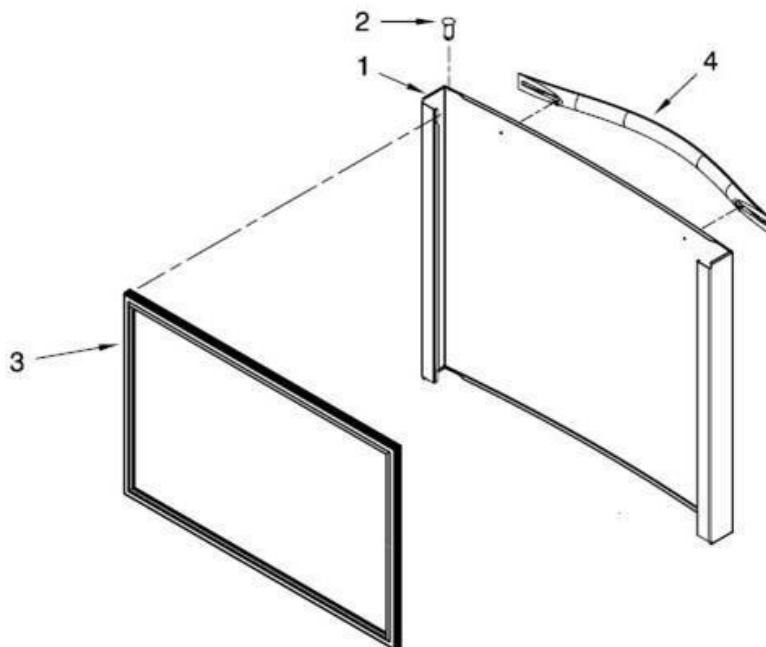

Refrigerador Whirlpool MMFF2055ERM00

No. Ilus.	DESCRIPCIÓN	No. de Parte
1	Shelf Full 30"	W10486290
2	Shelf Full 30" White	W10628709
3	Track Rail Center	W10468557
4	Crisper Cover	W10628709
5	Track Rail RS	W10468556
6	Track Rail LS	W10468555
7	Crisper Pan, 16"	W10370327
8	Crisper Pan 8"	W10317184
9	Produce preserver box	W10408748
10	Humidity Control	W10356846
11	Cover Glass, Pantry	W10513681
12	Pantry, Deli Pan Assembly	W10397907
13	Rail, Pantry, LH	W10397908
14	Rail, Pantry, RH	W10414530
15	Roller	***
17	Support Assembly, Pantry Cover	W10507470
18	Freezer Bin, Upper	W10555437
19	Axle, Roller	***
20	Freezer Basket, Lower	W10317289
21	Shaft, Rack	W10802342
22	Collar, Gear	W10277361
23	Adaptador Freezer LH	W10397636
*	Adaptador Freezer RH	W10397635