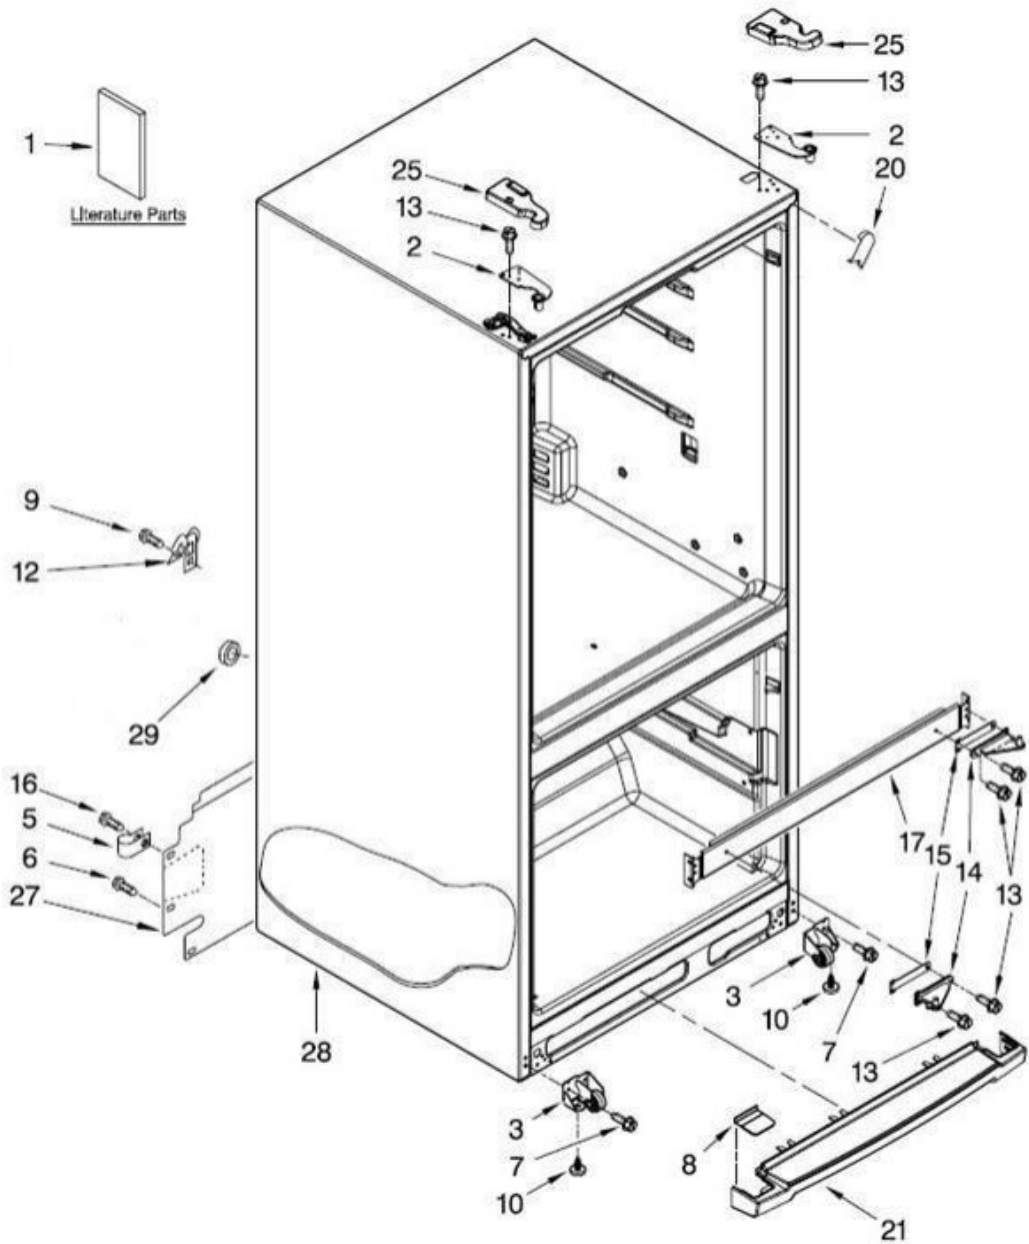

Refrigerador Whirlpool MMFF2055ERM00

Refrigerador Whirlpool MMFF2055ERM00

No. Ilus.	DESCRIPCIÓN	No. de Parte
1	Literature Parts	***
2	Hinge, Top Left	W10546298
*	Hinge, Top Right	W10546299
3	Roller, Front Left	W10359256
*	Roller, Front Right	W10359255
5	Clamp, Tube	***
6	Screw	***
7	Screw	***
8	Cover, Toe Grille	W10353932
9	Screw	***
10	Brake, Roller	W10141622
12	Clamp, Cord	W10303628
13	Screw	***
14	Hinge Center Left	W10770878
*	Hinge Center Right	W10770877
15	Shim, Hinge	W10546301
16	Screw	***
17	Rail Center	***
20	Corner Filler	W10283961
21	Grille	W10353935
25	Cover Hinge LS	W10465768
*	Cover Hinge RS	W10465767
27	Cover, Unit	W10636716
28	Cabinet	***
29	Gasket, Seal	1106508
31	Screw	***

Refrigerador Whirlpool MMFF2055ERM00

No. Ilus.	DESCRIPCIÓN	No. de Parte
1	Shelf Full 30"	W10486290
2	Shelf Full 30" White	W10628709
3	Track Rail Center	W10468557
4	Crisper Cover	W10628709
5	Track Rail RS	W10468556
6	Track Rail LS	W10468555
7	Crisper Pan, 16"	W10370327
8	Crisper Pan 8"	W10317184
9	Produce preserver box	W10408748
10	Humidity Control	W10356846
11	Cover Glass, Pantry	W10513681
12	Pantry, Deli Pan Assembly	W10397907
13	Rail, Pantry, LH	W10397908
14	Rail, Pantry, RH	W10414530
15	Roller	***
17	Support Assembly, Pantry Cover	W10507470
18	Freezer Bin, Upper	W10555437
19	Axle, Roller	***
20	Freezer Basket, Lower	W10317289
21	Shaft, Rack	W10802342
22	Collar, Gear	W10277361
23	Adaptador Freezer LH	W10397636
*	Adaptador Freezer RH	W10397635