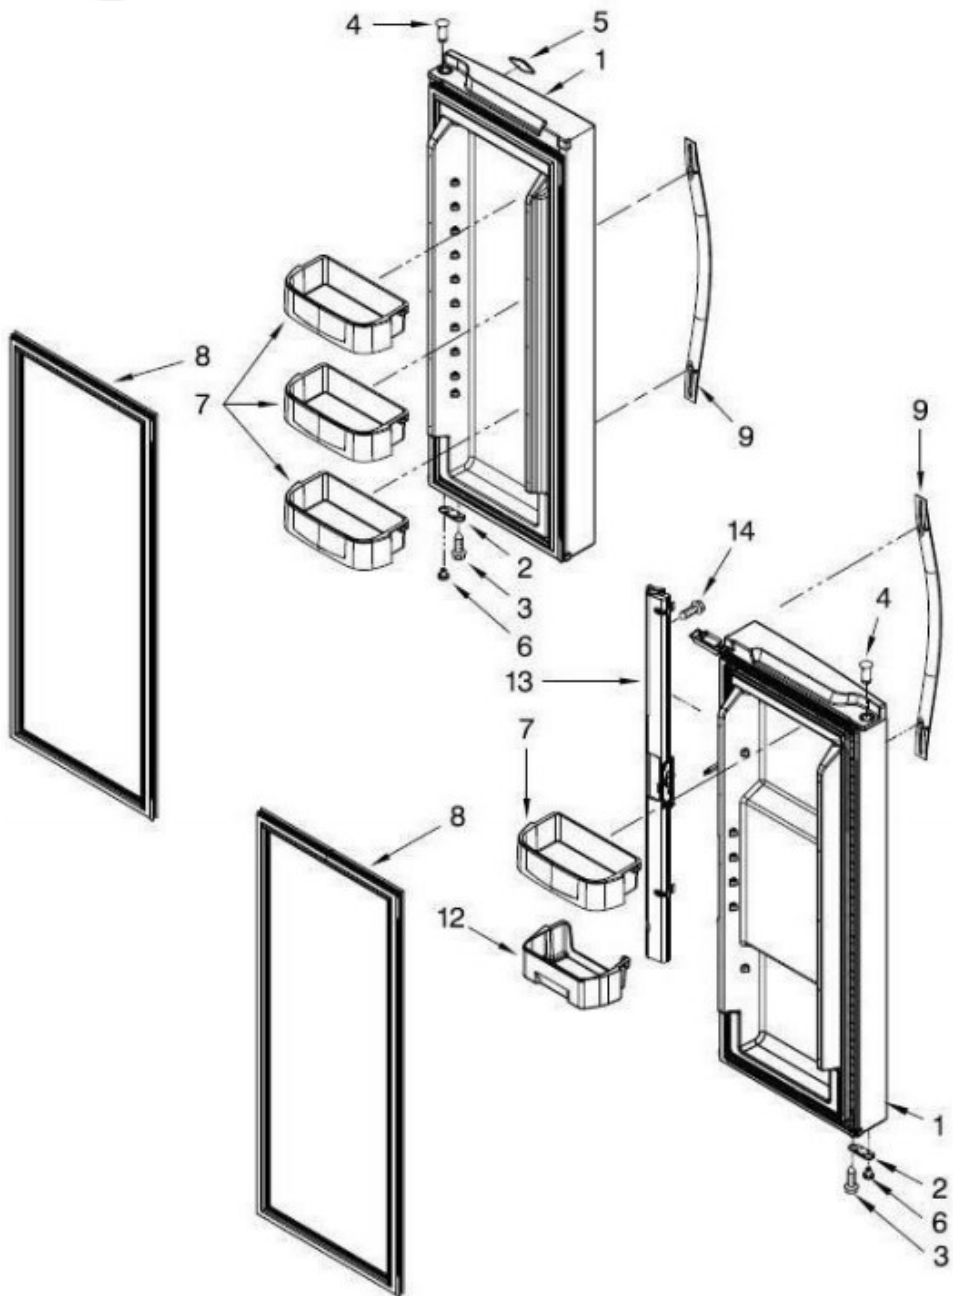

Refrigerador Whirlpool MMFF2055ERM00