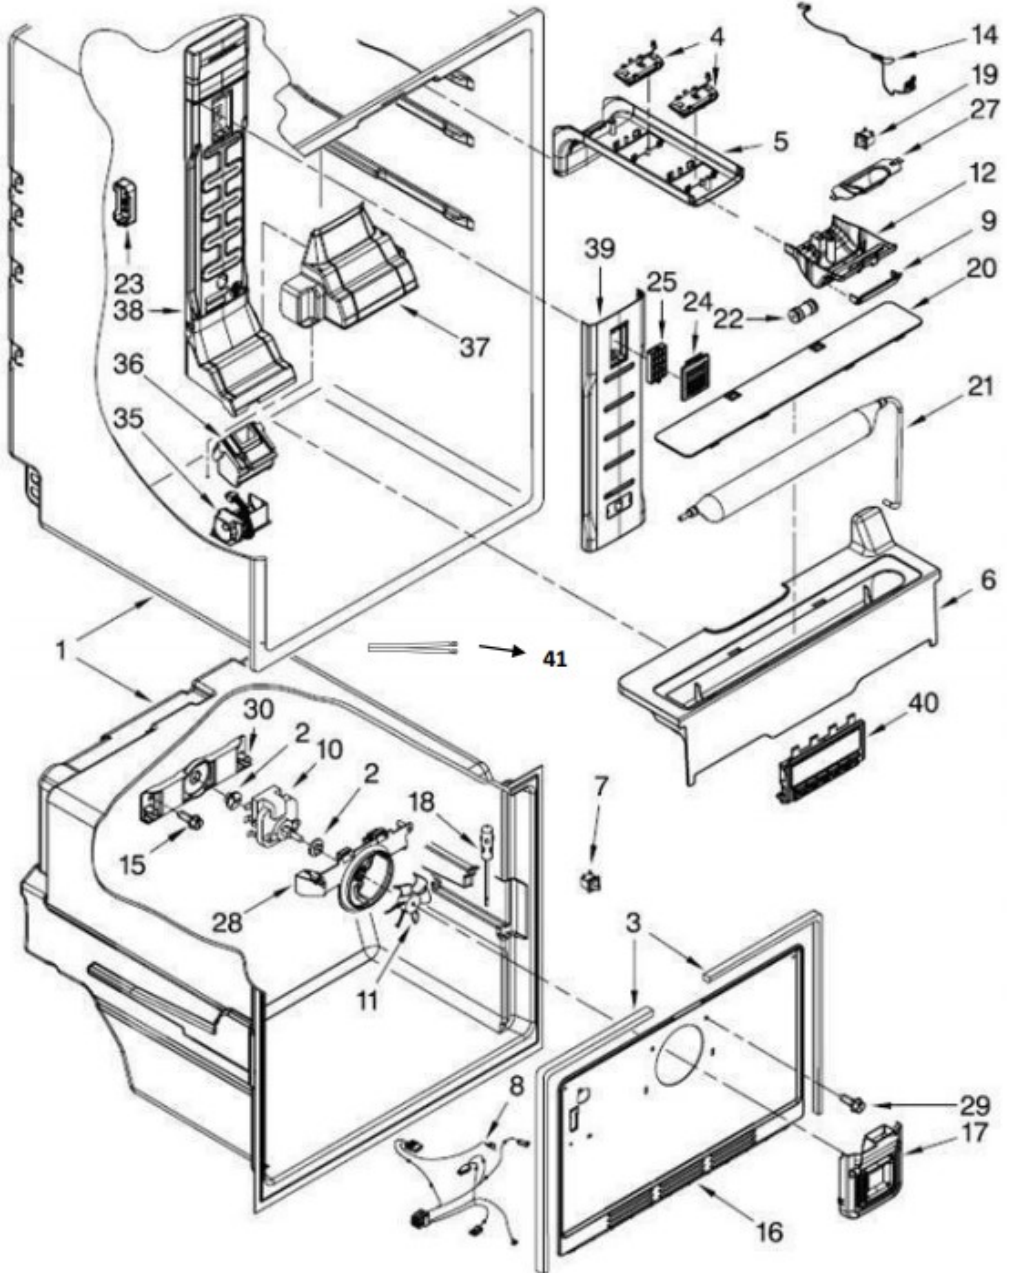

Distribuidor Autorizado

SurteRápido.com

Venta de Refacciones
Electrodomesticas

Refrigerador Whirlpool MMFF2055ERM00