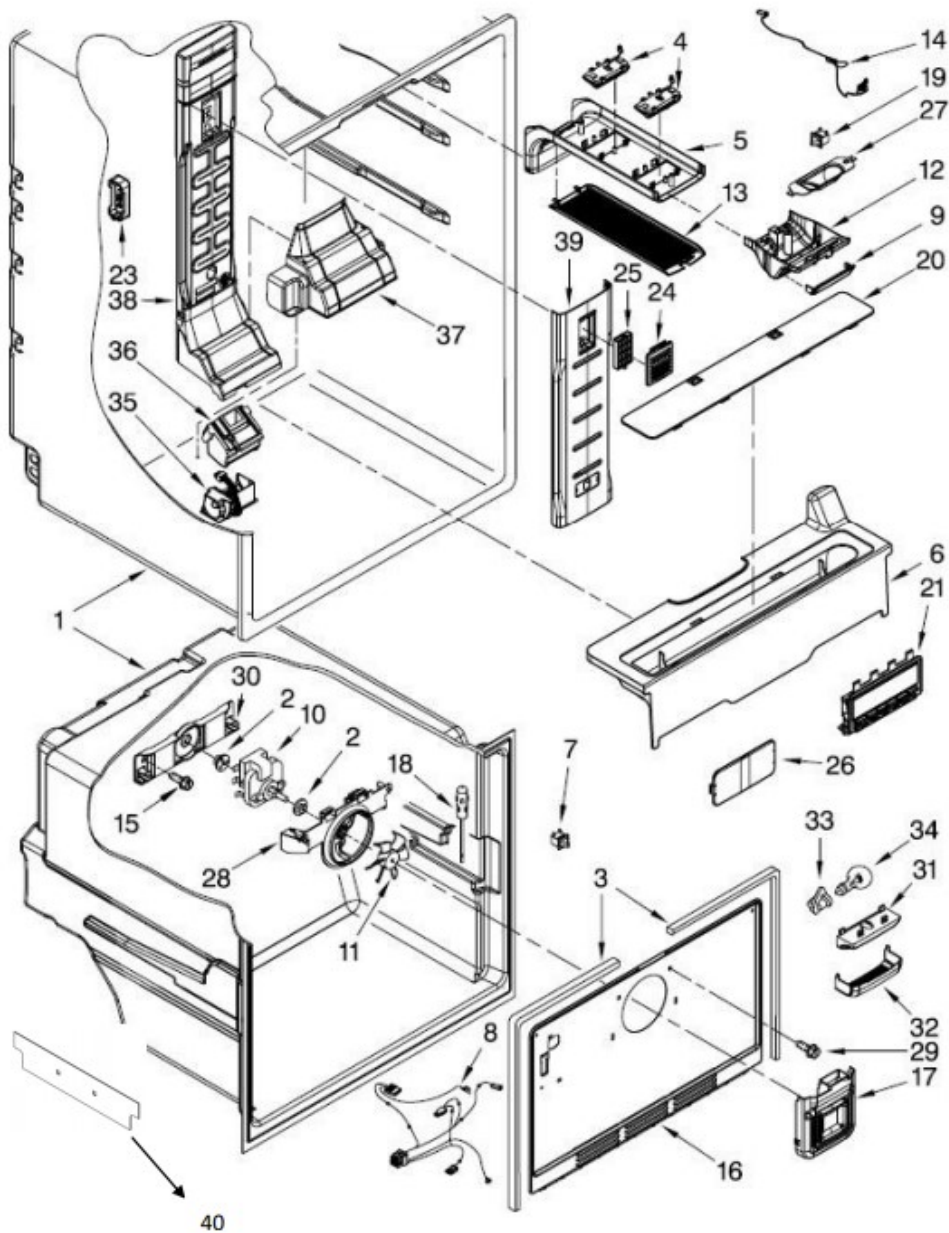

Distribuidor Autorizado

SurteRápido.com

Venta de Refacciones
Electrodomesticas

Refrigerador Whirlpool MMFF2055YEM00