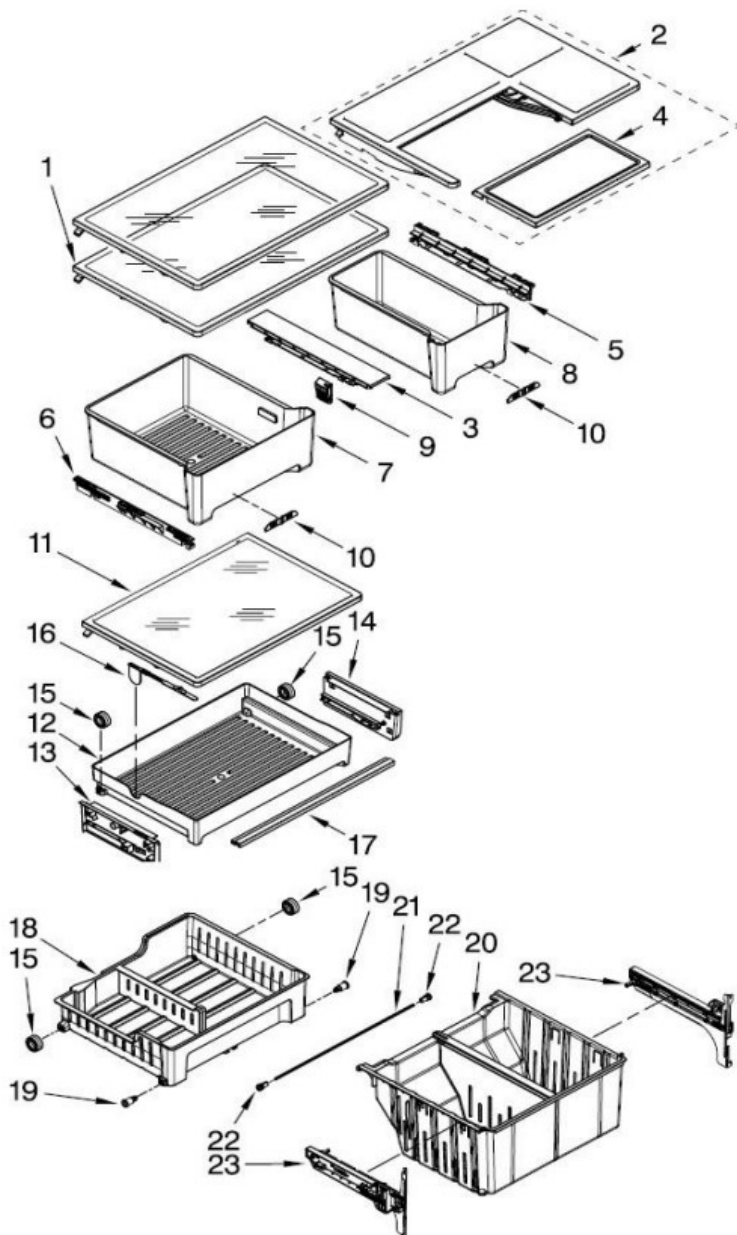

Refrigerador Whirlpool MMFF2055YEM00

No. Ilus.	DESCRIPCIÓN	No. de Parte
30	Bracket Evap. Fan, Rear	2254454
31	Housing, Lighting FC	W10313917
32	Light Cover, FC	W10313918
33	Light Socket, FC	W10440814
34	Light Bulb, FC	W10473925
35	Damper, Electronic Control	W10257451
36	Cover, Damper Housing	W10474775
37	Housing Damper	W10314204
38	Multiflow Assy	W10448448
39	Multiflow Cover	W10356895
40	Evap – Insulation	W10444960

Distribuidor Autorizado

SurteRápido.com

Venta de Refacciones
Electrodomesticas

Refrigerador Whirlpool MMFF2055YEM00

Refrigerador Whirlpool MMFF2055YEM00

No. Ilus.	DESCRIPCIÓN	No. de Parte
1	Shelf Full 30"	W10486290
2	Shelf, Flip Down Assembly, 30"	W10352270
3	Track Rail Center	W10468557
4	Flip Down Shelf	W10305244
5	Track Rail RS	W10468556
6	Track Rail LS	W10468555
7	Crisper Pan, 16"	W10370327
8	Crisper Pan 8"	W10317184
9	Holder Assembly	W10408748
10	Humidity Control	W10356846
11	Cover Glass, Pantry	W10513681
12	Pantry, Deli Pan Assembly	W10397907
13	Rail, Pantry, LH	W10317191
14	Rail, Pantry, RH	W10317189
15	Roller	W10278139
16	Control, Temperature	W10411411
17	Support Assembly, Pantry Cover	W10507470
18	Freezer Bin, Upper	W10317232
19	Axle, Roller	W10257246
20	Freezer Basket, Lower	W10317289
21	Shaft, Rack	W10371538
22	Collar, Gear	W10277361
23	Adaptador Freezer LH	W10397636
	Adaptador Freezer RH	W10397635