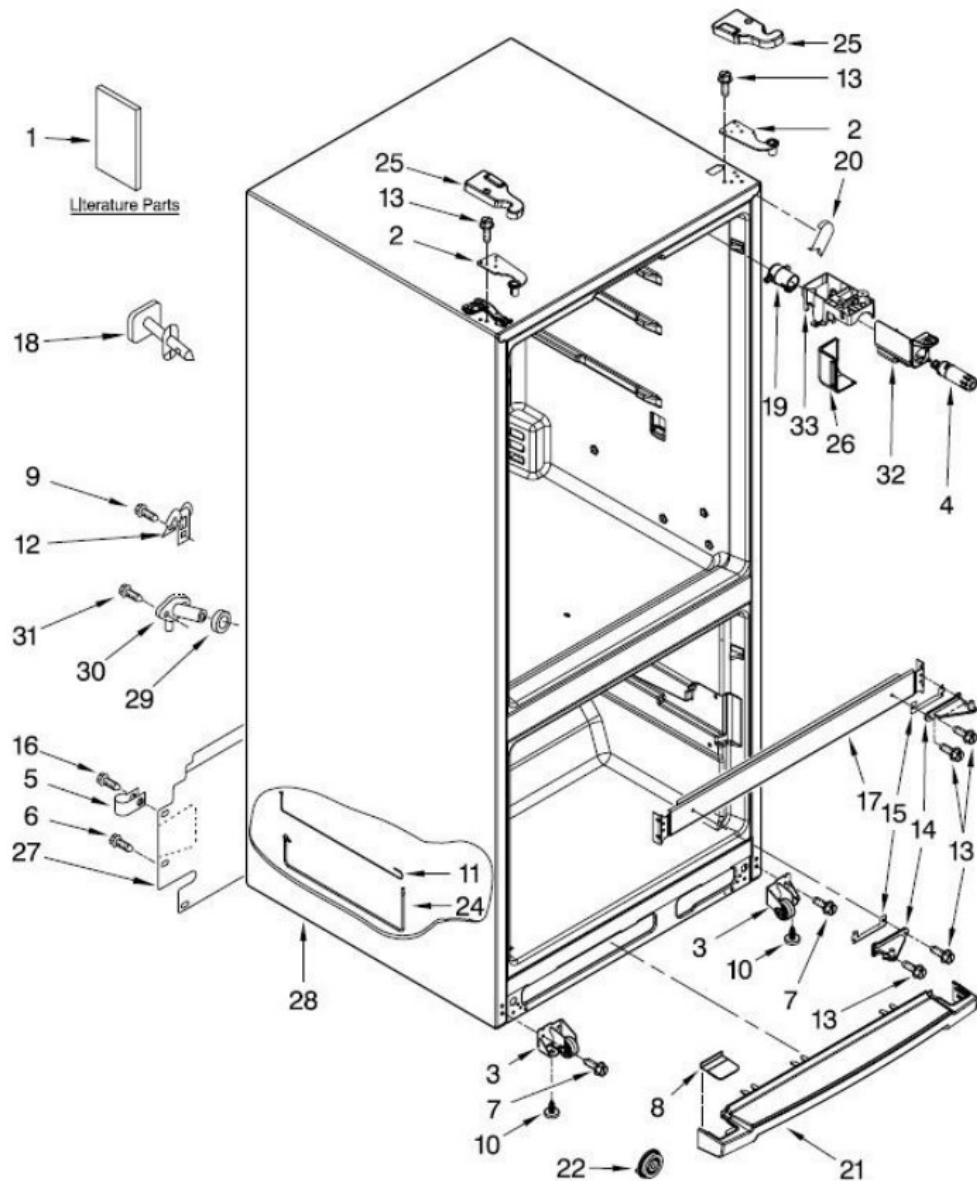

Distribuidor Autorizado

SurteRápido.com

Venta de Refacciones
Electrodomesticas

Refrigerador Whirlpool MMFF2055YEM01

Refrigerador Whirlpool MMFF2055YEM01

No. Ilus.	DESCRIPCIÓN	No. de Parte
1	Literature Parts	***
2	Hinge, Top Left	W10546298
	Hinge, Top Right	W10546299
3	Roller, Front Left	W10359256
	Roller, Front Right	W10359255
4	Water Filter	W10735398
5	Clamp, Tube	489348
6	Screw	*****
7	Screw	*****
8	Cover, Toe Grille	W10353932
9	Screw	*****
10	Brake, Roller	W10141622
11	Tube, Filter Inlet	W10449880
12	Clamp, Cord	W10303628
13	Screw	*****
14	Hinge Center Left	W10521411
	Hinge Center Right	W10521409
15	Shim, Hinge Center	W10546301
16	Screw	*****
17	Rail Center (Parte No Serviciable)	*****
18	Fitting, Tube Water	*****
19	Housing, Water Filter	W10758150
20	Corner Filler	W10283961
21	Grille	W10353935
22	Drum, Toe Grille	W10331226
24	Tube, Filter Outlet	W10449611
25	Cover Hinge LS	W10465768
	Cover Hinge RS	W10465767

Refrigerador Whirlpool MMFF2055YEM01

No. Ilus.	DESCRIPCIÓN	No. de Parte
26	Door, Filter Cover	W10306392
27	Cover, Unit	W10636716
28	Cabinet (Parte No Servicable)	*****
29	Gasket, Seal	1106508
30	Fitting Water Tube	W10601149
31	Screw	*****
32	Cover, Water Filter	W10306392
33	Bracket, Water Filter	W10306392