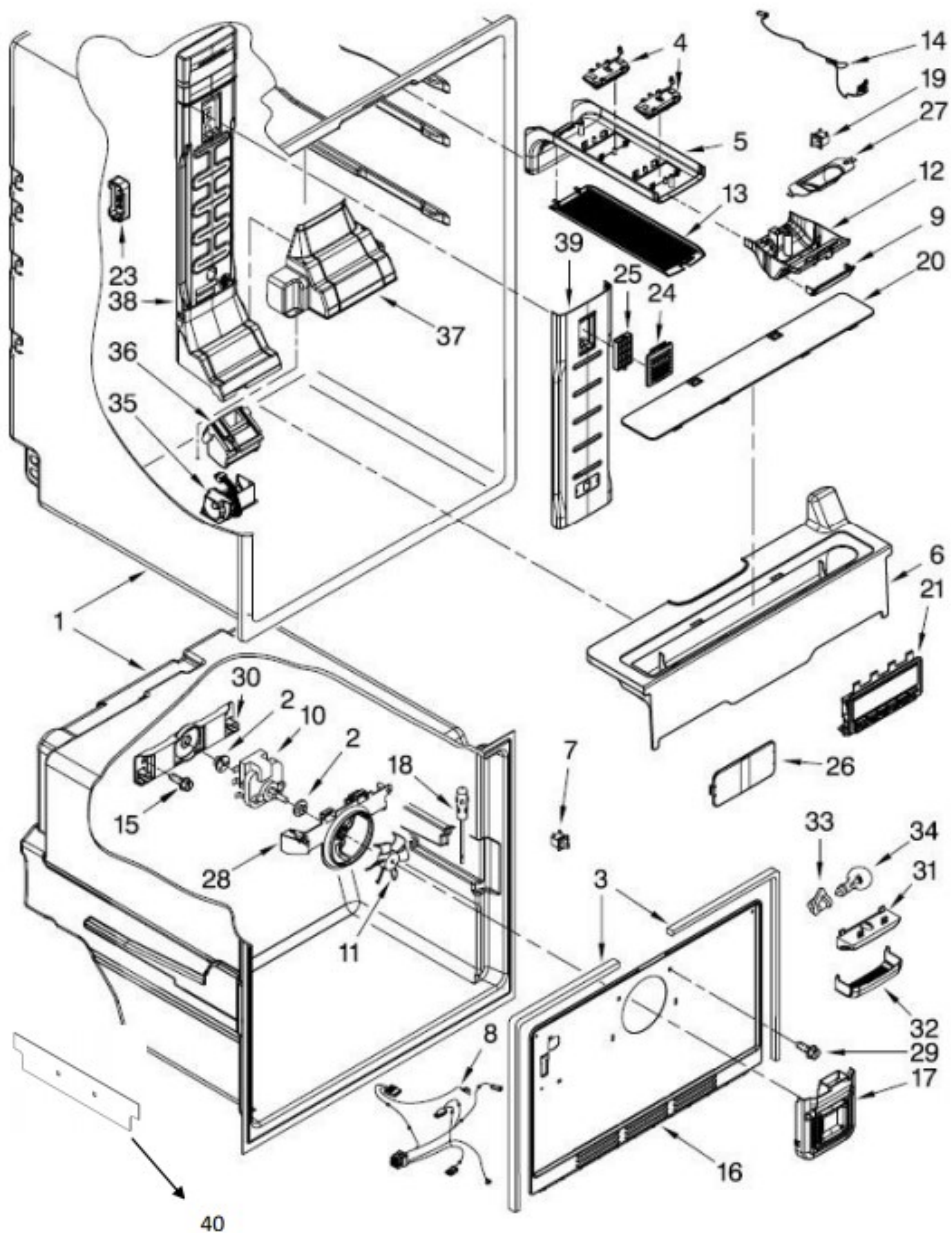

Refrigerador Whirlpool MMFF2055YEM01

No. Ilus.	DESCRIPCIÓN	No. de Parte
26	Door, Filter Cover	W10306392
27	Cover, Unit	W10636716
28	Cabinet (Parte No Servicable)	*****
29	Gasket, Seal	1106508
30	Fitting Water Tube	W10601149
31	Screw	*****
32	Cover, Water Filter	W10306392
33	Bracket, Water Filter	W10306392

Distribuidor Autorizado

SurteRápido.com

Venta de Refacciones
Electrodomesticas

Refrigerador Whirlpool MMFF2055YEM01

Refrigerador Whirlpool MMFF2055YEM01

No. Ilus.	DESCRIPCIÓN	No. de Parte
1	Liner (Parte No Servicial)	*****
2	Grommet	2197380
3	Gasket, Evaporator Cover	W10468762
4	LED Light Assembly, RC	W10360497
5	Housing, Light RC	W10469878
6	Water Reservoir Container	W10798439
7	Switch, Rocker Arm	12466105
8	Wire Assembly, Evaporator Fan	W10487766
9	Cover, Control Housing	W10360550
10	Fan Motor	W10464673
11	Fan Blade	2200509
12	Control Housing	W10435577
13	Fascia Sparsh	W10360550
14	Wire Assembly, RC Lighting	W10421350
15	Screw	*****
16	Cover, Evaporator	W10300900
17	FC Tower	W10317182
18	Thermistor, FC	W10383615
19	Rocker Arm Switch	1118894
20	Cover, Water Reservoir	W10413160
21	UI Assembly, Sparsh	W10689393
23	Cover, Thermistor	W10425252
24	Grille, Air Filter	W10330850
25	Antibacterial Filter	W10315189
26	Screw Cup	W10336009
27	Shield Heat	W10314195
28	Bracket, Fan Motor	W10321162
29	Screw	*****