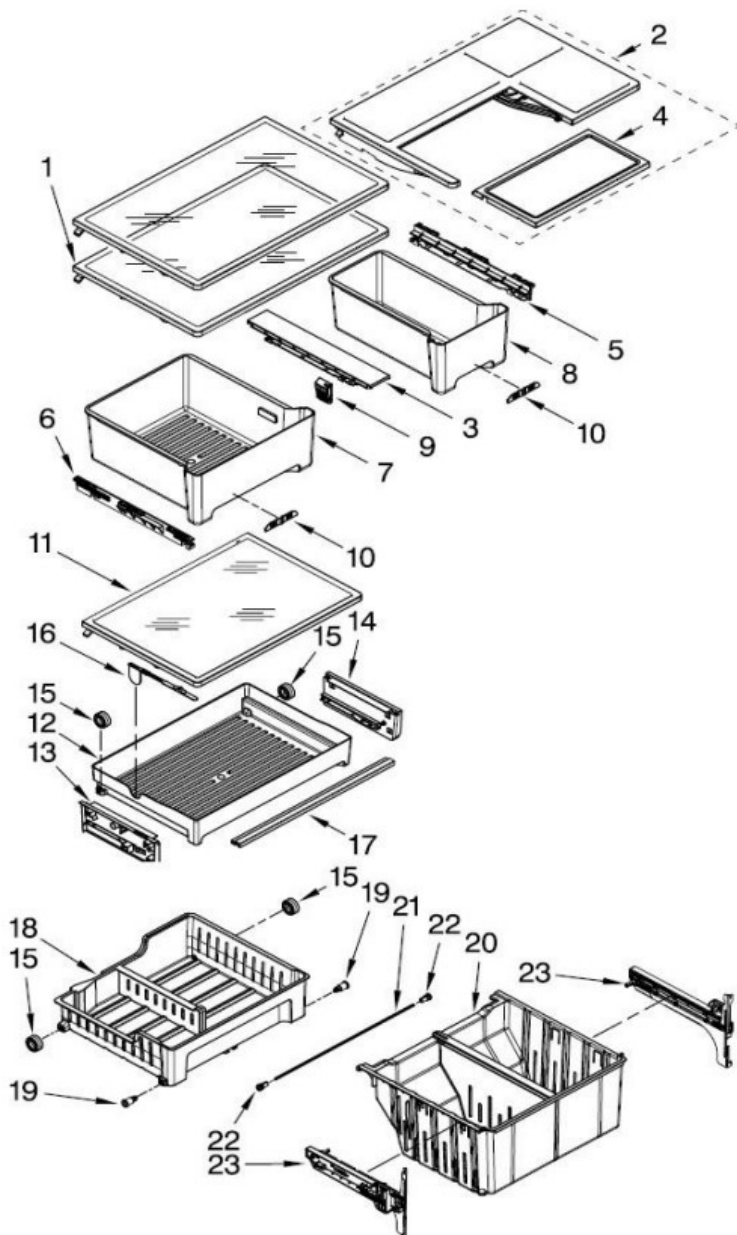

Refrigerador Whirlpool MMFF2055YEM01

No. Ilus.	DESCRIPCIÓN	No. de Parte
30	Bracket Evap. Fan, Rear	2254454
31	Housing, Lighting FC	W10313917
32	Light Cover, FC	W10313918
33	Light Socket, FC	W10440814
34	Light Bulb, FC	W10473925
35	Damper, Electronic Control	W10257451
36	Cover, Damper Housing	W10474775
37	Housing Damper	W10314204
38	Multiflow Assy	W10448448
39	Multiflow Cover	W10356895
40	Evap – Insulation	W10444960

Distribuidor Autorizado

SurteRápido.com

Venta de Refacciones
Electrodomesticas

Refrigerador Whirlpool MMFF2055YEM01

Refrigerador Whirlpool MMFF2055YEM01

No. Ilus.	DESCRIPCIÓN	No. de Parte
1	Shelf Full 30"	W10486290
2	Shelf, Flip Down Assembly, 30"	W10476425
3	Track Rail Center	W10468557
4	Flip Down Shelf	W10305244
5	Track Rail RS	W10468556
6	Track Rail LS	W10468555
7	Crisper Pan, 16"	W10370327
8	Crisper Pan 8"	W10317184
9	Holder Assembly	W10408748
10	Humidity Control	W10356846
11	Cover Glass, Pantry	W10513681
12	Pantry, Deli Pan Assembly	*****
13	Rail, Pantry, LH	W10397908
14	Rail, Pantry, RH	W10414530
15	Roller	W10278139
16	Control, Temperature	*****
17	Support Assembly, Pantry Cover	W10507470
18	Freezer Bin, Upper	W10555437
19	Axle, Roller	W10257246
20	Freezer Basket, Lower	W10317289
21	Shaft, Rack	W10371538
22	Collar, Gear	W10277361
23	Adaptador Freezer LH	W10397636
	Adaptador Freezer RH	W10397635