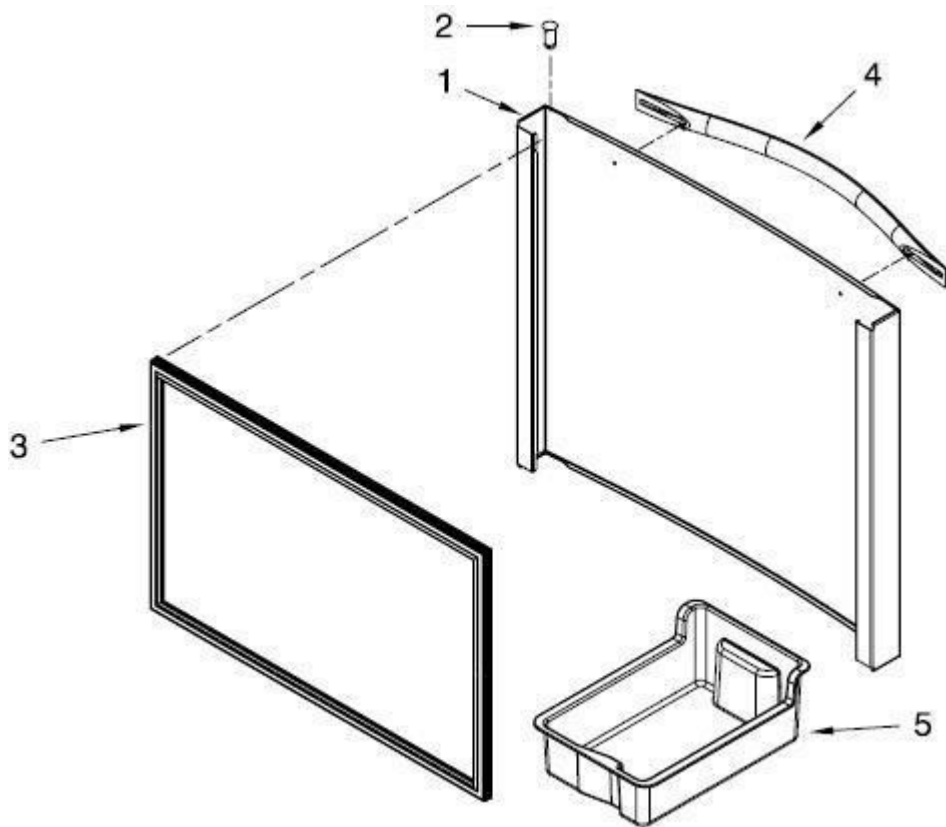

Distribuidor Autorizado

SurteRápido.com

Venta de Refacciones
Electrodomesticas

Refrigerador Whirlpool MMFF2055YEM01

Refrigerador Whirlpool MMFF2055YEM01

No. Ilus.	DESCRIPCIÓN	No. de Parte
1	Shelf Full 30"	W10486290
2	Shelf, Flip Down Assembly, 30"	W10476425
3	Track Rail Center	W10468557
4	Flip Down Shelf	W10305244
5	Track Rail RS	W10468556
6	Track Rail LS	W10468555
7	Crisper Pan, 16"	W10370327
8	Crisper Pan 8"	W10317184
9	Holder Assembly	W10408748
10	Humidity Control	W10356846
11	Cover Glass, Pantry	W10513681
12	Pantry, Deli Pan Assembly	*****
13	Rail, Pantry, LH	W10397908
14	Rail, Pantry, RH	W10414530
15	Roller	W10278139
16	Control, Temperature	*****
17	Support Assembly, Pantry Cover	W10507470
18	Freezer Bin, Upper	W10555437
19	Axle, Roller	W10257246
20	Freezer Basket, Lower	W10317289
21	Shaft, Rack	W10371538
22	Collar, Gear	W10277361
23	Adaptador Freezer LH	W10397636
	Adaptador Freezer RH	W10397635

No. Ilus.	DESCRIPCIÓN	No. de Parte
1	Freezer Door	W10413531
2	Thimble	W10334042
3	Gasket, FC	W10465762
4	Handle Assembly	W10409180
5	Ice Pan	W10378263

Distribuidor Autorizado

SurteRápido.com

Venta de Refacciones
Electrodomesticas