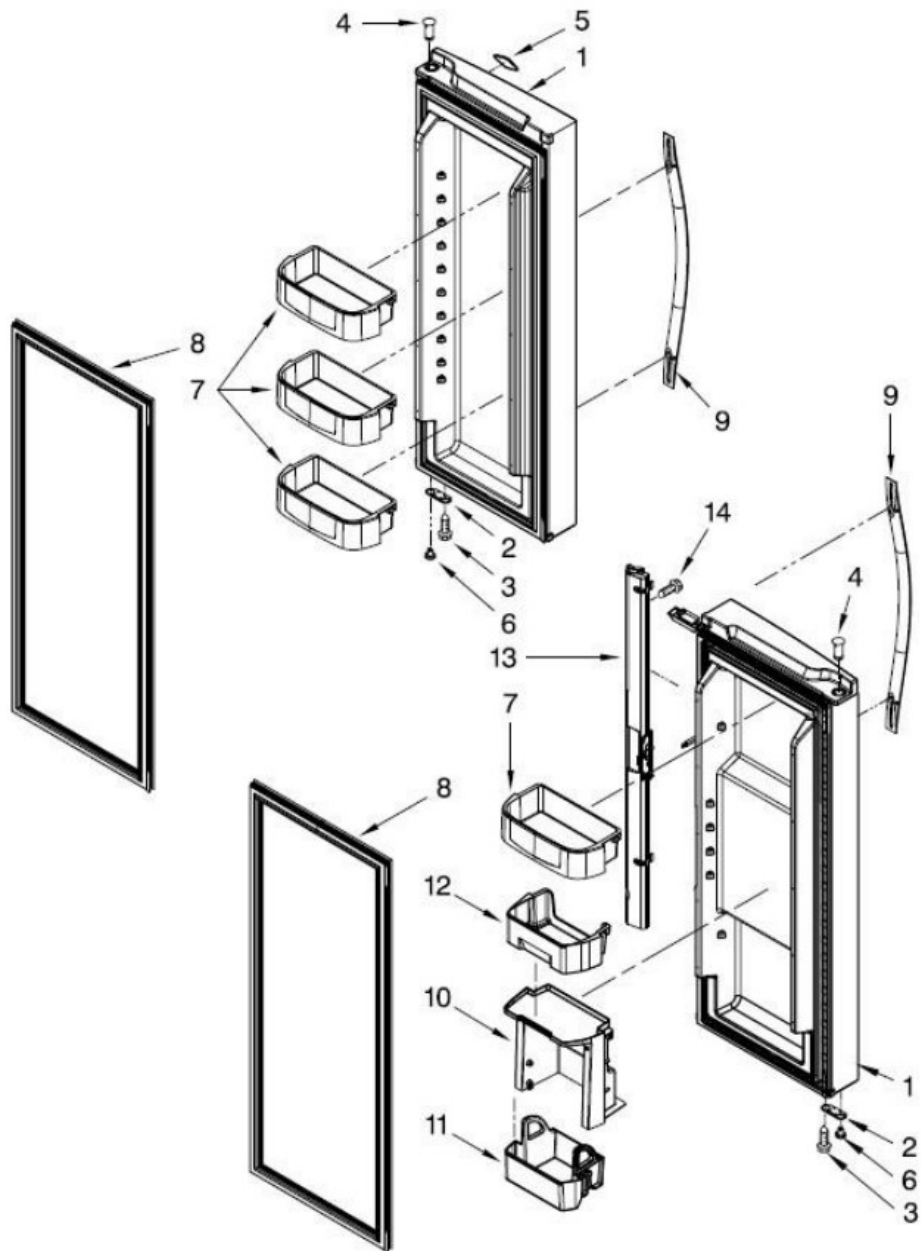

Distribuidor Autorizado

SurteRápido.com

Venta de Refacciones
Electrodomesticas

Refrigerador Whirlpool MMFF2055YEM01