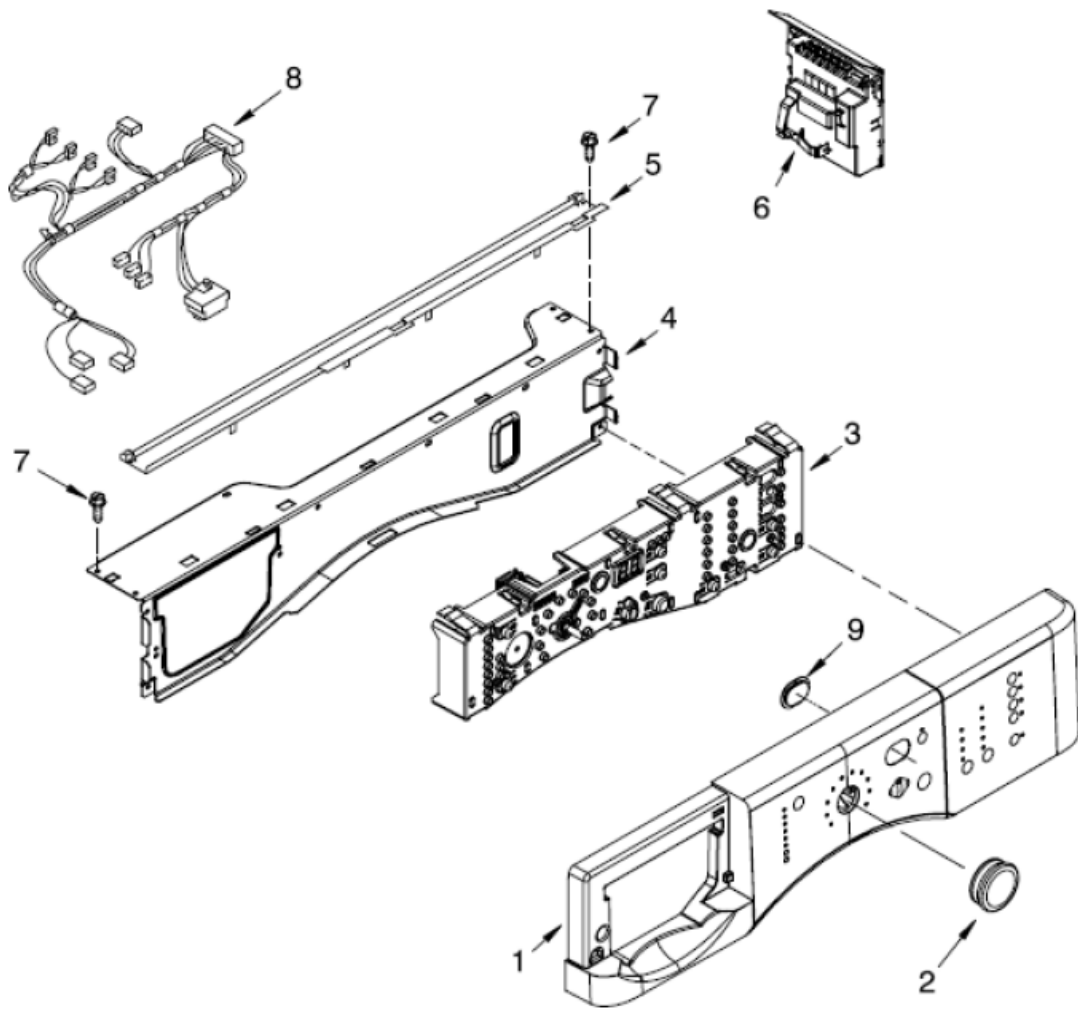

LAVADORA MMHWE120XW00

LAVADORA MMHWE120XW00

DOOR AND LATCH			
R e f	Descripción	C a n t	Numero de Parte
1	Bellow	1	8540952
2	Clamp, Bellow To Tub	1	8540108
3	Lock, Door	1	W10253483
4	Screw	*	***
5	Hook, Door	1	8540221
6	Handle, Door	1	W10164431
7	Trim Ring, Outer Door	1	W10164439
8	Clamp, Bellow To Front Panel	1	8540312
9	Clamp, Support	1	8540115
10	Clamp, Glass (2)	2	8540114
11	Screw	*	***
12	Frame, Door Front Assembly	1	8540792
13	Glass, Door	1	W10112078
14	Frame, Door Back Support	1	W10138523
15	Hinge, Door	1	8540416
16	Screw	*	***
17	Screw	*	***
18	Screw	*	***

LAVADORA MMHWE120XW00

CONTROL PANEL			
R e f	Descripción	C a n t	Numero de Parte
1	Panel, Control	1	W10099604
2	Knob, Control	1	8565247
3	User Interface	1	8574969
4	Brace, Top Front	1	W10240776
5	Channel, Water	1	8540722
6	Microcomputer, Machine Control	1	W10313323
7	Screw, 8-18 X 5/8	*	***
8	Harness, Wiring (Upper Main)	1	W10201875
9	Lens, Console	1	8571909