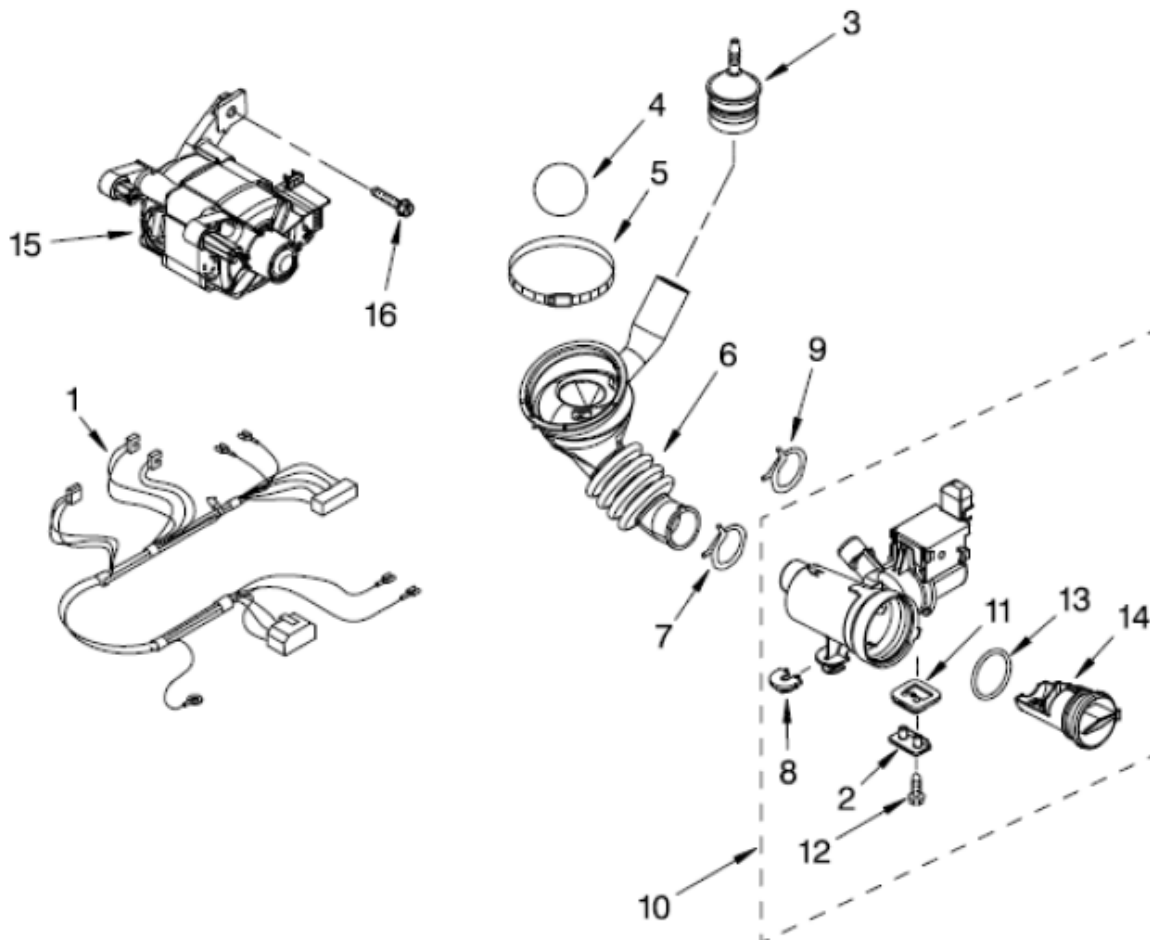

LAVADORA MMHWE120XW00

CONTROL PANEL			
R e f	Descripción	C a n t	Numero de Parte
1	Panel, Control	1	W10099604
2	Knob, Control	1	8565247
3	User Interface	1	8574969
4	Brace, Top Front	1	W10240776
5	Channel, Water	1	8540722
6	Microcomputer, Machine Control	1	W10313323
7	Screw, 8-18 X 5/8	*	***
8	Harness, Wiring (Upper Main)	1	W10201875
9	Lens, Console	1	8571909

LAVADORA MMHWE120XW00

LAVADORA MMHWE120XW00

TUB AND BASKET			
1	Nut, Pulley	1	8533999
2	Pulley	1	8540088C
3	Belt, Drive	1	8540101
4	Counterweight, Front Lower	1	W10151304
5	Pipe, Ventilation	1	W10112169
6	Clamp, Vent Hose	*	***
7	Hose, Exhaust	1	8540019
8	Tub, Rear (Includes Items 10, 21 & 22)	1	W10245599
9	Counterweight, Rear	1	W10132097
10	Gasket, Tub	1	8540090
11	Basket, Complete	1	8540878
12	Baffle, Tub	1	8540456
13	Bolt, Counterweight Mtg.	1	W10094780
14	Bolt Assembly, Counterweight Center Hole	1	W10174473
15	Counterweight, Front Upper	1	W10151303
16	Spring, Suspension	2	W10010360
17	Shock Absorber (4)	4	W10159465
18	Clamp	*	***
19	Hose, Exhaust	1	8540015
20	Clamp, Tub	20	8540092
21	Tub, Front (Includes Items 8, 10 & 22)	1	W10245600
22	Nut, Push-In	6	8540072
23	Negative Thermistor Control	1	8540226
24	Seal, Rubber	1	8540766
25	Screw	*	***
26	Crosspiece Assembly	1	8540957

LAVADORA MMHWE120XW00

PUMP AND MOTOR			
1	Harness, Motor	1	W10201879
2	Cap, Lock Foot	1	8540033
3	Air Trap	1	8540180
4	Ball	1	8540013
5	Clamp	*	***
6	Hose, Tub to Pump	1	8540012
7	Clamp	*	***
8	Foot, Rubber (Slider)	1	W10034820
9	Clamp, Hose	*	***
10	Pump (Complete)	1	W10130913
11	Foot, Rubber (Lock)	1	W10034830
12	Screw, 10-16 x 1.25 (2)	*	***
13	Seal, Filter Cap	1	8540025
14	Filter Assembly (Includes Item 13)	1	8540996
15	Motor, Drive	1	W10171902
16	Bolt, Motor	1	8540134