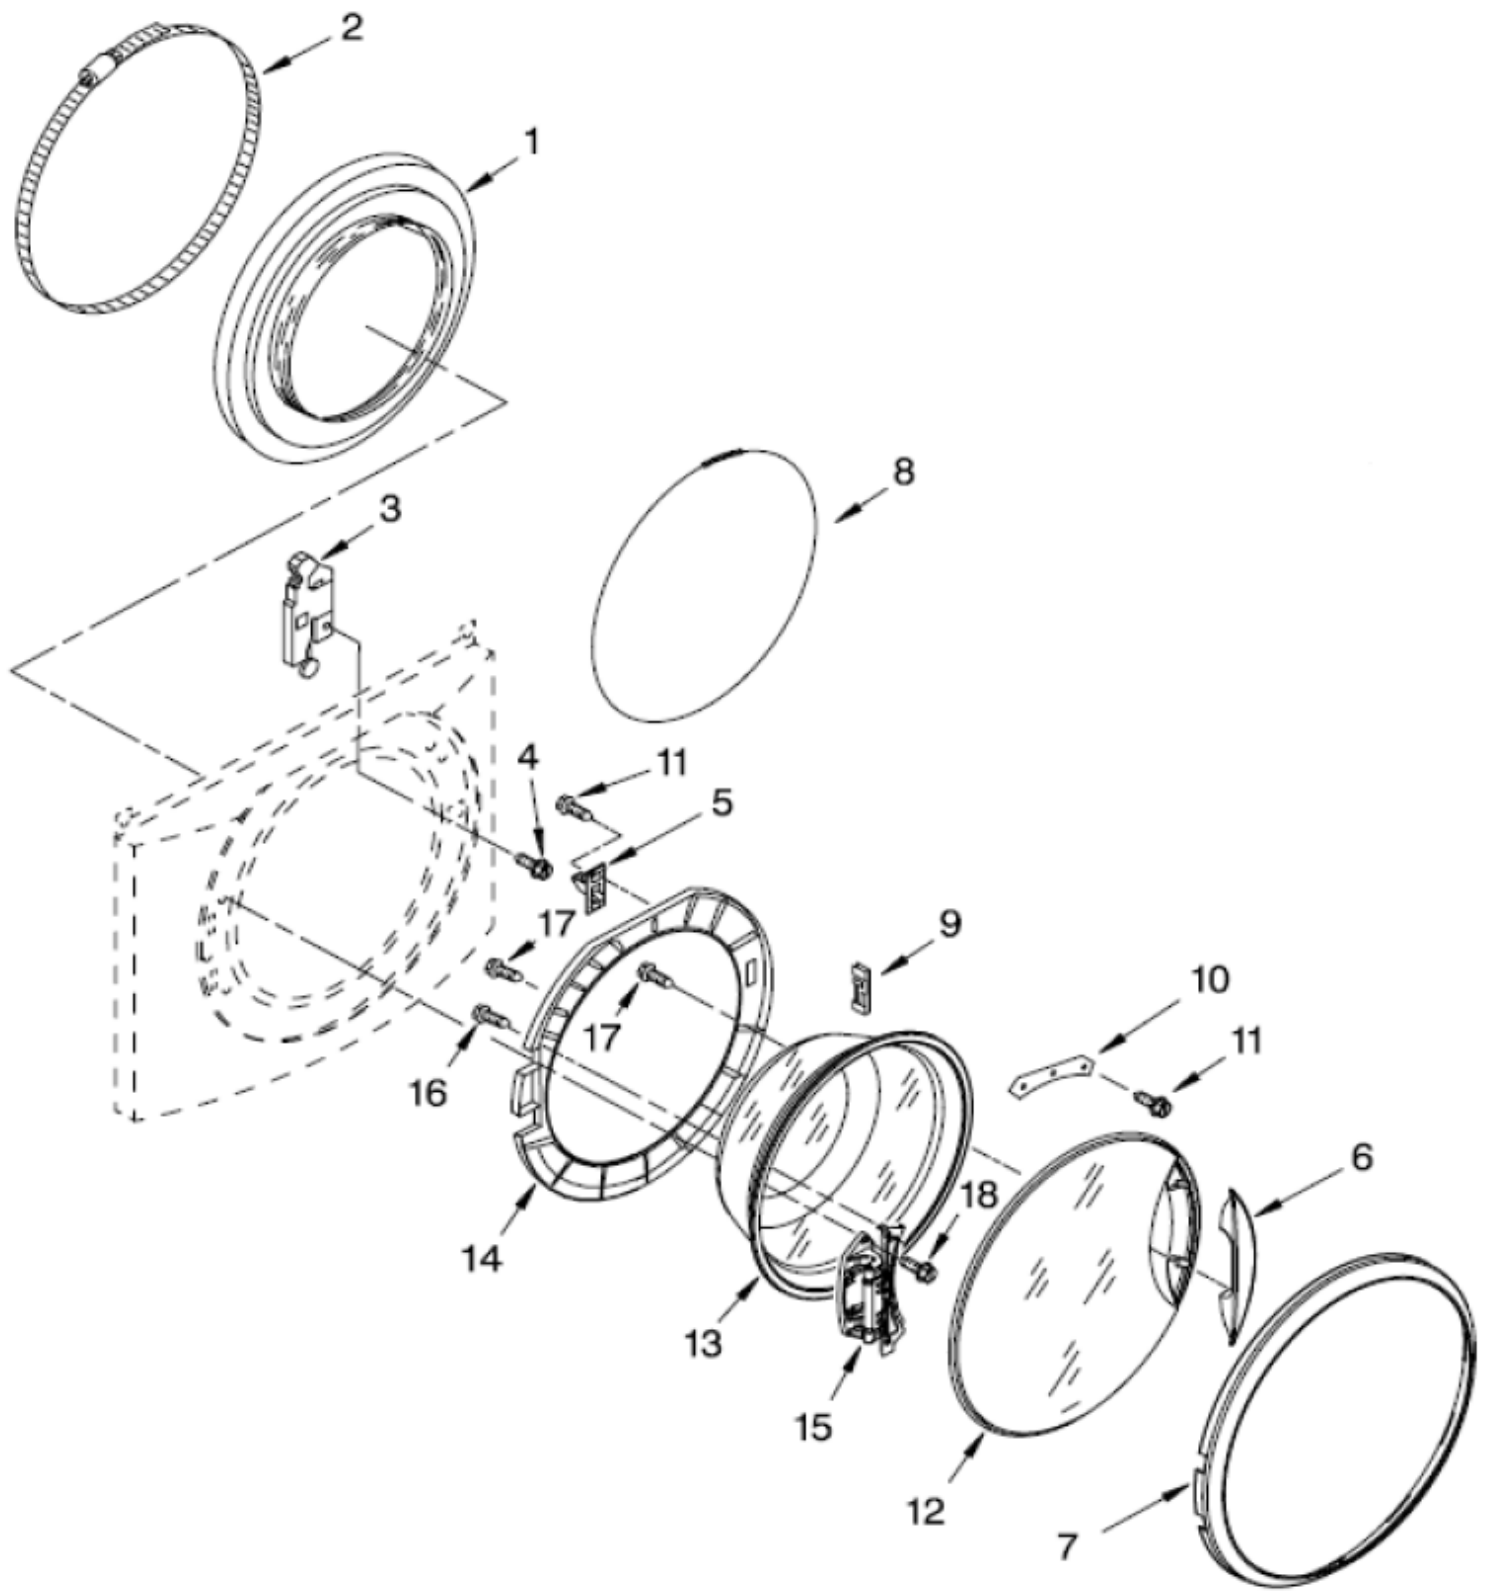

LAVADORA MMHWE120XW00

LAVADORA MMHWE120XW00

DOOR AND LATCH			
R e f	Descripción	C a n t	Numero de Parte
1	Bellow	1	8540952
2	Clamp, Bellow To Tub	1	8540108
3	Lock, Door	1	W10253483
4	Screw	*	***
5	Hook, Door	1	8540221
6	Handle, Door	1	W10164431
7	Trim Ring, Outer Door	1	W10164439
8	Clamp, Bellow To Front Panel	1	8540312
9	Clamp, Support	1	8540115
10	Clamp, Glass (2)	2	8540114
11	Screw	*	***
12	Frame, Door Front Assembly	1	8540792
13	Glass, Door	1	W10112078
14	Frame, Door Back Support	1	W10138523
15	Hinge, Door	1	8540416
16	Screw	*	***
17	Screw	*	***
18	Screw	*	***