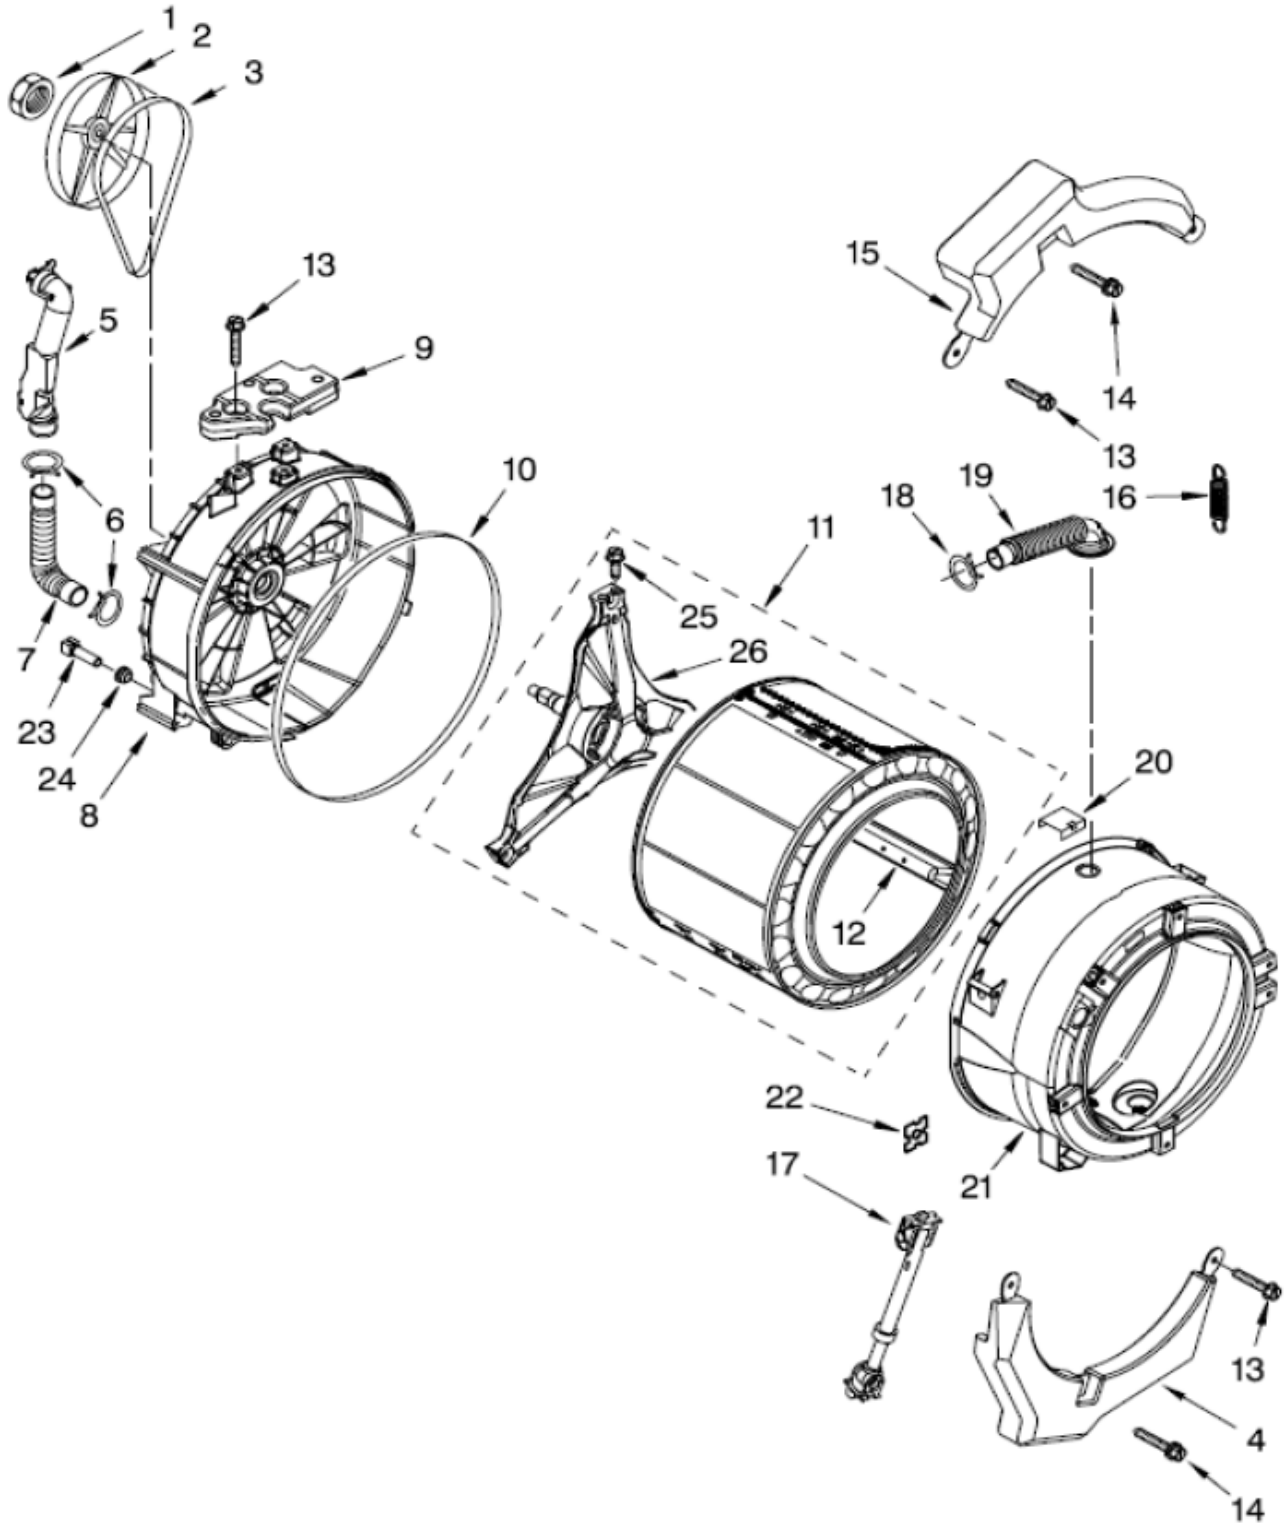

LAVADORA MMHWE120XW00

LAVADORA MMHWE120XW00

TUB AND BASKET			
1	Nut, Pulley	1	8533999
2	Pulley	1	8540088C
3	Belt, Drive	1	8540101
4	Counterweight, Front Lower	1	W10151304
5	Pipe, Ventilation	1	W10112169
6	Clamp, Vent Hose	*	***
7	Hose, Exhaust	1	8540019
8	Tub, Rear (Includes Items 10, 21 & 22)	1	W10245599
9	Counterweight, Rear	1	W10132097
10	Gasket, Tub	1	8540090
11	Basket, Complete	1	8540878
12	Baffle, Tub	1	8540456
13	Bolt, Counterweight Mtg.	1	W10094780
14	Bolt Assembly, Counterweight Center Hole	1	W10174473
15	Counterweight, Front Upper	1	W10151303
16	Spring, Suspension	2	W10010360
17	Shock Absorber (4)	4	W10159465
18	Clamp	*	***
19	Hose, Exhaust	1	8540015
20	Clamp, Tub	20	8540092
21	Tub, Front (Includes Items 8, 10 & 22)	1	W10245600
22	Nut, Push-In	6	8540072
23	Negative Thermistor Control	1	8540226
24	Seal, Rubber	1	8540766
25	Screw	*	***
26	Crosspiece Assembly	1	8540957