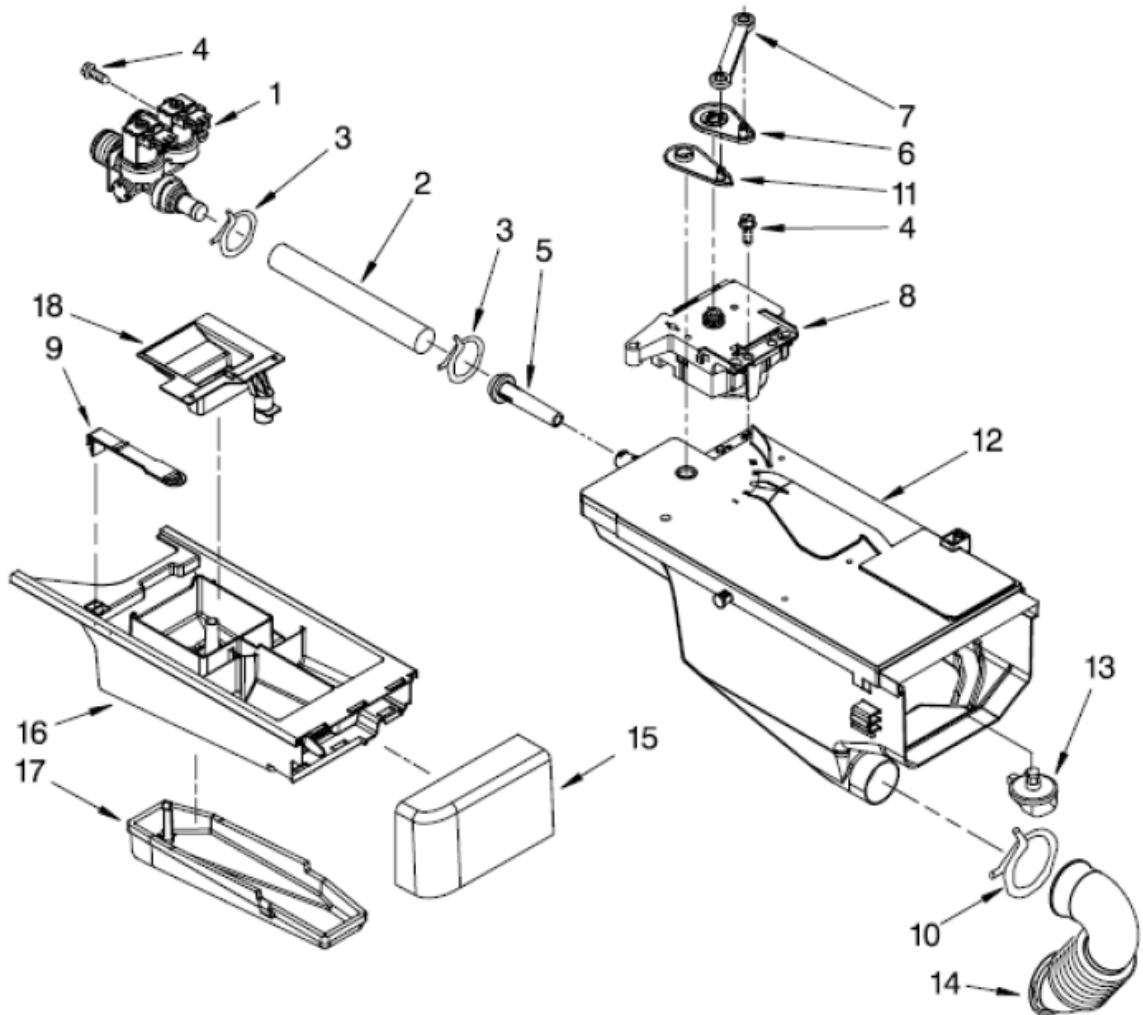

LAVADORA MMHWE120XW00

DISPENSER			
1	Valve, Inlet	1	8540751
2	Hose, Valve To Dispenser	1	8540065
3	Clamp, Hose	*	***
4	Screw	*	***
5	Nozzle, Inlet	1	8540042
6	Cam, Actuator	1	8540393
7	Lever, Water Distribution	1	8540394
8	Actuator	1	W10143587
9	Hook, Drawer	1	8540400
10	Clamp, Hose	*	***
11	Connection, Lever	1	8540395
12	Dispenser	1	8540058
13	Nozzle, Distribution	1	8540053
14	Hose, Dispenser To Tub	1	8540063
15	Handle, Drawer	1	8571924
16	Drawer, Detergent	1	8540402
17	Cover, Detergent Drawer	1	8540399
18	Siphon, Bleach/Softener	1	8540429