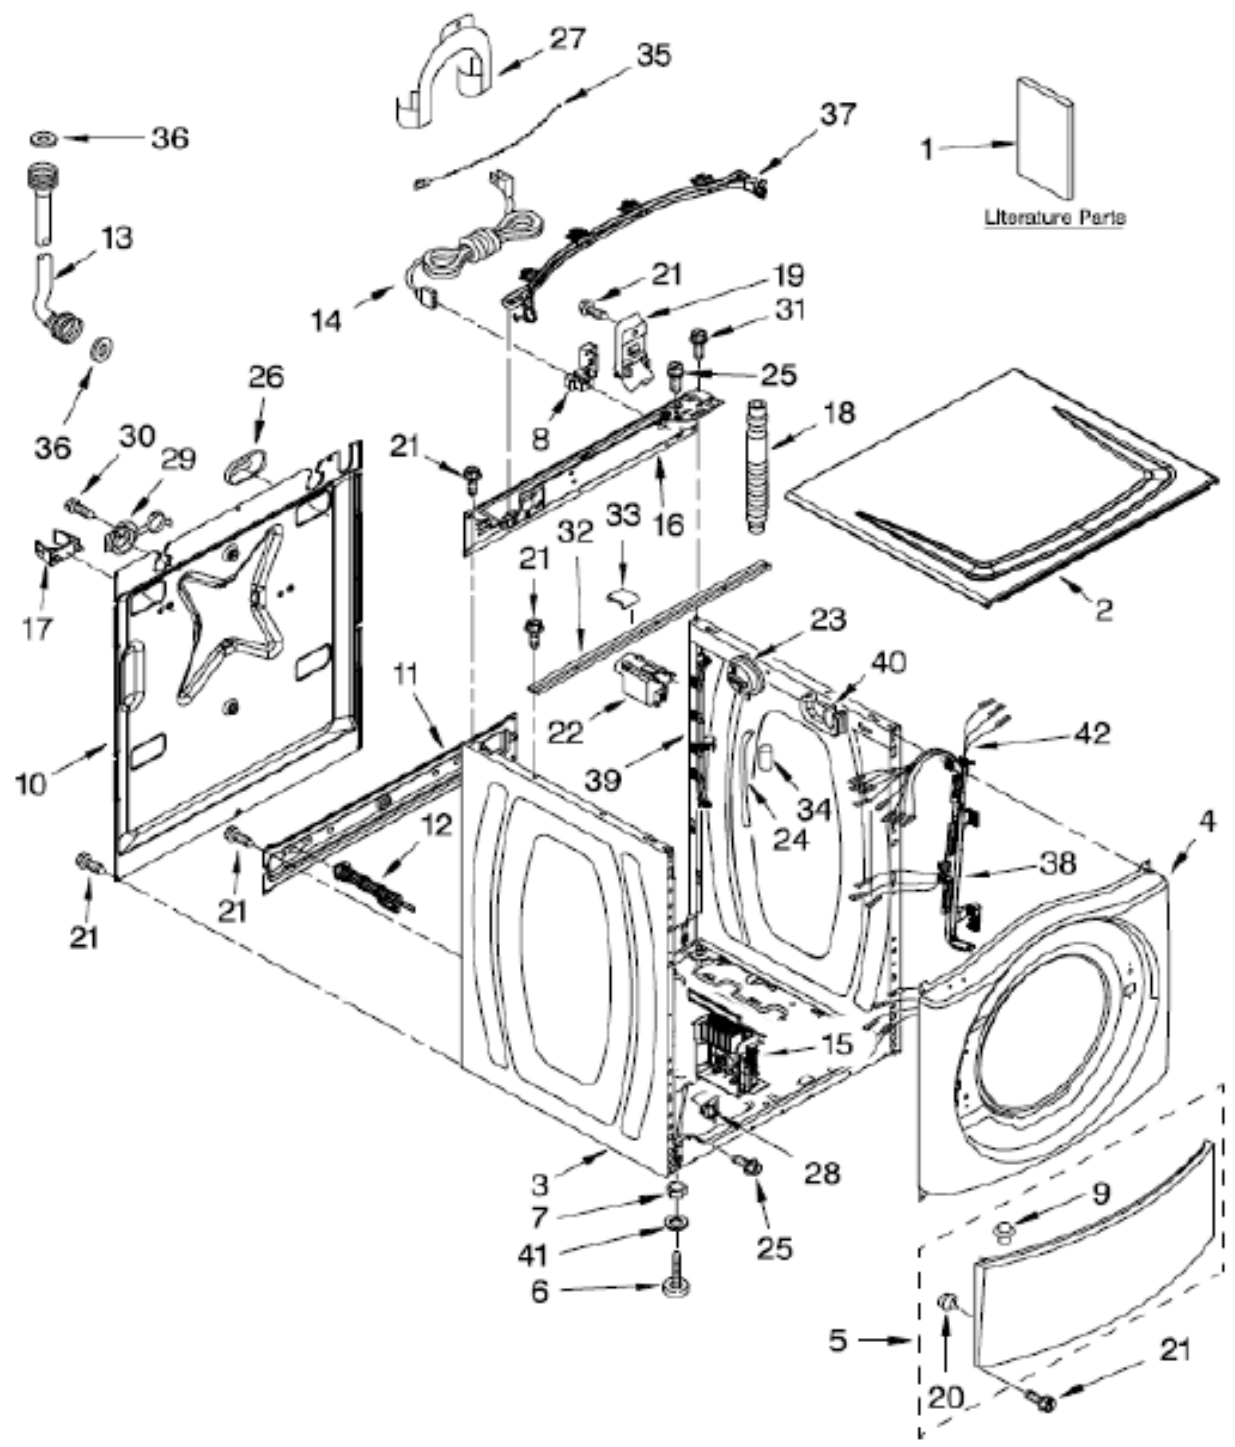

LAVADORA MMHWE120XW00

LAVADORA MMHWE120XW00

TOP AND CABINET PARTS			
R e f	Descripción	C a n t	Numero de Parte
1	Literature Parts	*	***
2	Top	1	8540716
3	Cabinet	1	W10201831
4	Panel, Front	1	W10297648
5	Toe Panel	1	8540813
6	Foot, Leveling (4)	4	W10245373
7	Nut, Lock (4)	4	3359452
8	Strain Relief, Power Cord	1	W10110676
9	Rivet	2	8518891
10	Panel, Rear	1	8540580
11	Brace, Transport	2	W10189657
12	Bolt, Shipping (4) Hose, Water Inlet	4	8540199
13	Hose, Water Inlet Blue Coupler	1	W10194208
	Hose, Water Inlet Red Coupler	1	8571378
14	Cord, Power	1	W10205500
15	Motor Control Unit	1	W10205342
16	Brace, Rear	1	W10161694
17	Clamp, Tube Transportation	1	8540093
18	Hose, Drain	1	W10114608
19	Retainer, Hose Outlet	1	8540607
20	Bumper (2)	2	238614
21	Screw, 8-18 x 5/8	*	***
22	Filter, Interference	1	461970203022
23	Switch, Pressure	1	W10163980
24	Hose, Pressure Switch	1	8540294
25	Screw, Grounding	*	***
26	Cover, Transport	*	***
27	U-Bend, Drain Hose	1	8540021
28	Microswitch (2)	2	W10085220
29	Sleeve, Cord Support (2)	1	8540728
30	Screw, 3 x 8 mm	*	***
31	Screw	*	***
32	Brace, Top (Includes Item 33)	1	8540720
33	Damper, Brace	1	8283273
34	Sleeve, Pressure Switch Hose	2	2161302
35	Cable Tie	1	3347868
36	Washer, Water Inlet Hose (4) 1-1/16 x 5/8	*	***
37	Harness Channel, Top Rear	1	W10168548
38	Harness Channel, Side Front	1	W10168546
39	Harness Channel, Side Rear	1	W10168547
40	Bracket, Spring	2	8540644
41	Washer, Nylon (4)	*	***
42	Harness, Wiring (Lower Main)	1	W10208139

LAVADORA MMHWE120XW00

CONTROL PANEL			
R e f	Descripción	C a n t	Numero de Parte
1	Panel, Control	1	W10099604
2	Knob, Control	1	8565247
3	User Interface	1	8574969
4	Brace, Top Front	1	W10240776
5	Channel, Water	1	8540722
6	Microcomputer, Machine Control	1	W10313323
7	Screw, 8-18 X 5/8	*	***
8	Harness, Wiring (Upper Main)	1	W10201875
9	Lens, Console	1	8571909