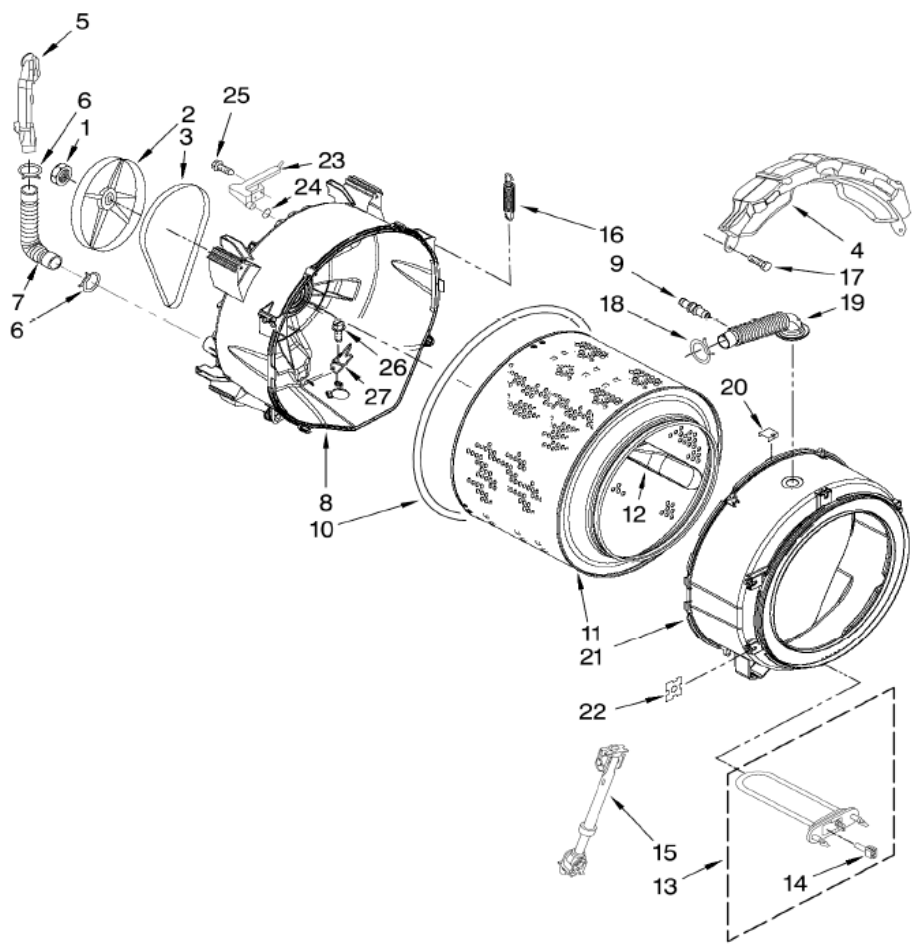

MMHWE900VJ00 DISPENSADOR

MMHWE900VJ00 DISPENSADOR

1	8540282	SCREW
2	461970237662	VALVE, WATER INLET
3	370450	CLAMP, HOSE
4	W10110225	FLOWMETER
5	8540042	NOZZLE, INLET
6	W10003830	LEVER, CONNECTION
7	W10003190	CAM, ACTUATOR
8	W10003830	LEVER, WATER DISTRIBUTION
9	W10163975	ACTUATOR
10	W10164054	DISPENSER, COMPLETE
11	W10163868	PLATE, DISTRIBUTION
12	W10003110	NOZZLE, DISTRIBUTION
13	W10003170	HOOK, DRAWER
14	W10015200	SEPARATOR, WITH SELECTION SLIDER
15	W10157775	SYPHON, BLEACH/SOFTENER
16	W10003140	COVER, DETERGENT DRAWER
17	W10157760	DRAWER, DETERGENT
18	W10176657	BRACKET, HANDLE FIXATION
19	W10181093	HANDLE, DRAWER
20	W10177245	MEDALLION
21	W10003360	SEAL
22	W10005300	TUBE, DISPENSER TO BELLOW
23	461970230531	HOSE, INLET NOZZLE
24	461970228371	HOSE, FLOWMETER
25	461970236781	HOSE, INLET VALVE TO STEAMER SIPHON
26	3363365	CLAMP, HOSE

MMHWE900VJ00 TAMBOR

MMHWE900VJ00 TAMBOR

1	8533999	NUT, PULLEY
2	W10003730	PULLEY
3	W10116215	BELT, DRIVE
4	W10163424	COUNTERWEIGHT, FRONT
5	W10112169	PIPE, VENTILATION
6	8540010	CLAMP, VENT HOSE
7	W10004330	HOSE, EXHAUST
8	W10244610	TUB, REAR (INCLUDES 10,22, 26 & 27)
9	W10003260	CONNECTOR, OVERFLOW HOSE
10	W10036350	GASKET, TUB
11	W10159904	BASKET, COMPLETE
12	W10110114	BAFFLE, TUB
13	W10155115	ELEMENT, HEATING
14	8540226	NEGATIVE THERMISTOR CONTROL
15	W10015830	SHOCK ABSORBER
16	W10207549	SPRING, SUSPENSION
17	W10094780	BOLT, COUNTERWEIGHT MTG.
18	3363365	CLAMP, HOSE
19	461970238021	HOSE, EXHAUST
20	8540092	CLAMP, TUB
21	W10004180	TUB, FRONT (INCLUDES 10 & 22)
22	8540072	NUT, PUSH-IN
23	W10003600	AIR TRAP
24	461970251921	O-RING, AIR TRAP
25	8540513	SCREW
26	8540880	SCREW
27	461970251561	BRACKET, HEATING ELEMENT