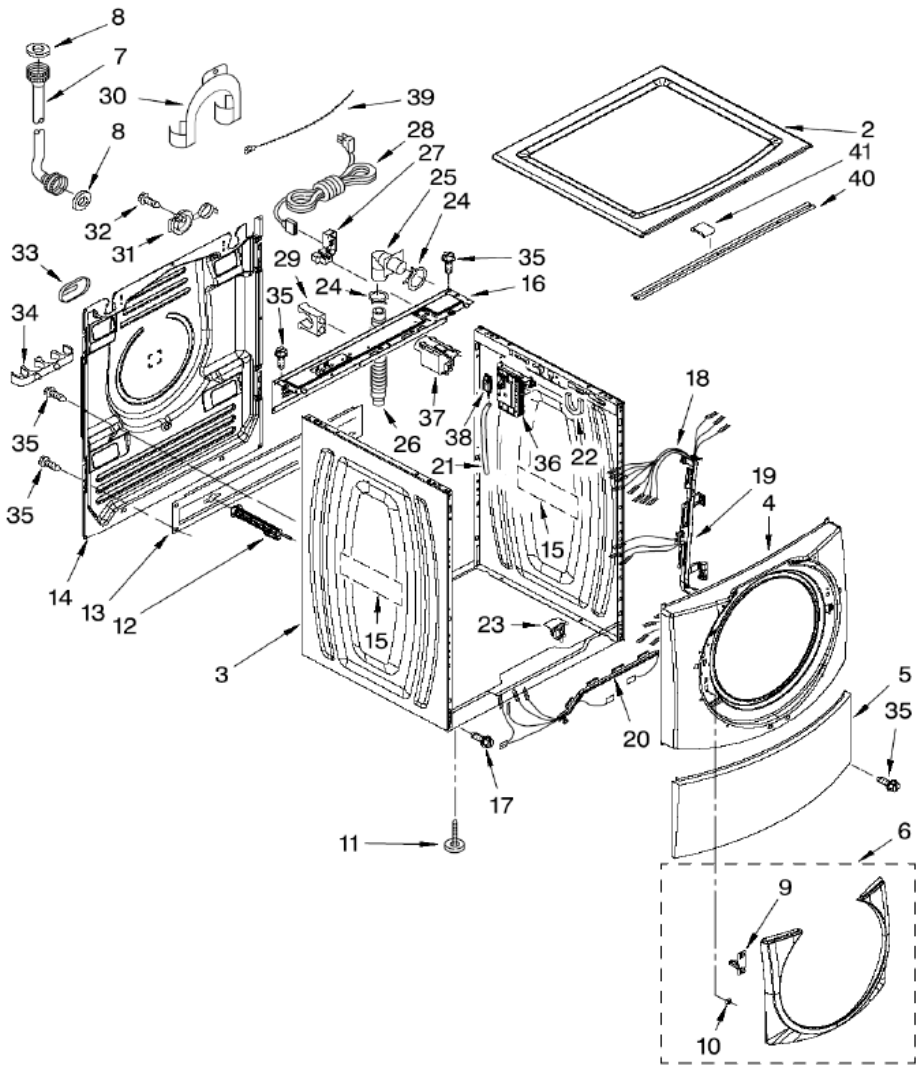

MMHWE900VJ00 GABINETE

MMHWE900VJ00 GABINETE

2	W10176932	TOP
3	W10176856	CABINET
4	W10176908	PANEL, FRONT
5	W10176925	TOE PANEL
6	W10183001	RING, TRIM
7	8571377	HOSE, WATER INLET BLUE COUPLER
7	8571378	HOSE, WATER INLET RED COUPLER
8	3976300	WASHER, WATER INLET HOSE
9	W10112671	CLIP, TRIM-METAL
10	W10029650	CLIP, TRIM
11	W10064810	FOOT, LEVELING
12	W10190006	BOLT, SHIPPING UPPER
12	W10190007	BOLT, SHIPPING LOWER
13	W10165710	BRACE, TRANSPORT UPPER
13	W10003040	BRACE, TRANSPORT LOWER
14	W10165713	PANEL, REAR
15	3976348	ABSORBER, SOUND
16	W10110677	BRACE, REAR
17	8540479	SCREW, GROUNDING
18	W10167287	HARNESS, WIRING LOWER MAIN (INCLUDES 19 & 20)
19	W10003460	CHANNEL, HARNESS SIDE
20	W10168549	CHANNEL, HARNESS BOTTOM
21	W10004260	HOSE, PRESSURE SWITCH
22	W10008890	BRACKET, SPRING
23	8540210	MICROSWITCH
24	356138	CLAMP, HOSE
25	W10003260	CONNECTOR, DRAIN HOSE
26	W10003280	HOSE, DRAIN OUTER
27	W10110676	STRAIN RELIEF
28	W10205498	CORD, POWER
29	W10022290	CLIP, OUTER HOSE HOLDER
30	8540021	U-BEND DRAIN HOSE
31	8540728	SLEEVE, CORD SUPPORT

32	8540727	SCREW, 3 X 8 MM
33	8540268	COVER, TRANSPORT
34	W10003270	CLIP, OUTER HOSE HOLDER
35	W10015090	SCREW, 8-18 X 5/8
36	461970236451	CONTROL BOARD, EXPANSION
37	8540230	FILTER INTERFERENCE
38	461970309561	SWITCH, ANALOG PRESSURE SENSOR
39	3347868	CABLE TIE
40	8540721	BRACE, TOP (INCLUDES ITEM 41)
41	8283273	DAMPER, BRACE

MMHWE900VJ00 PUERTA

MMHWE900VJ00 PUERTA

1	461970220261	FIXATION CLAMP, BELLOW TO TUB
2	W10003800	BELLOW
3	W10253483	LOCK, DOOR
4	W10003490	FIXATION CLAMP, BELLOW TO FRONT PANEL
5	8540725	SCREW
6	W10003390	HOOK, DOOR
7	8540513	SCREW
8	8540282	SCREW
9	8540284	SCREW
10	W10003370	FRAME, DOOR BACK SUPPORT
11	W10003430	CLAMP, SUPPORT
12	W10135912	GLASS, DOOR
13	W10200695	HINGE, DOOR
14	W10015090	SCREW
15	W10003440	CLAMP, GLASS
16	W10005220	FRAME, DOOR FRONT SUPPORT
17	W10153278	SCREEN, DOOR
18	W10193430	TRIM RING, OUTER DOOR
19	W10153281	PAD, DOOR HANDLE