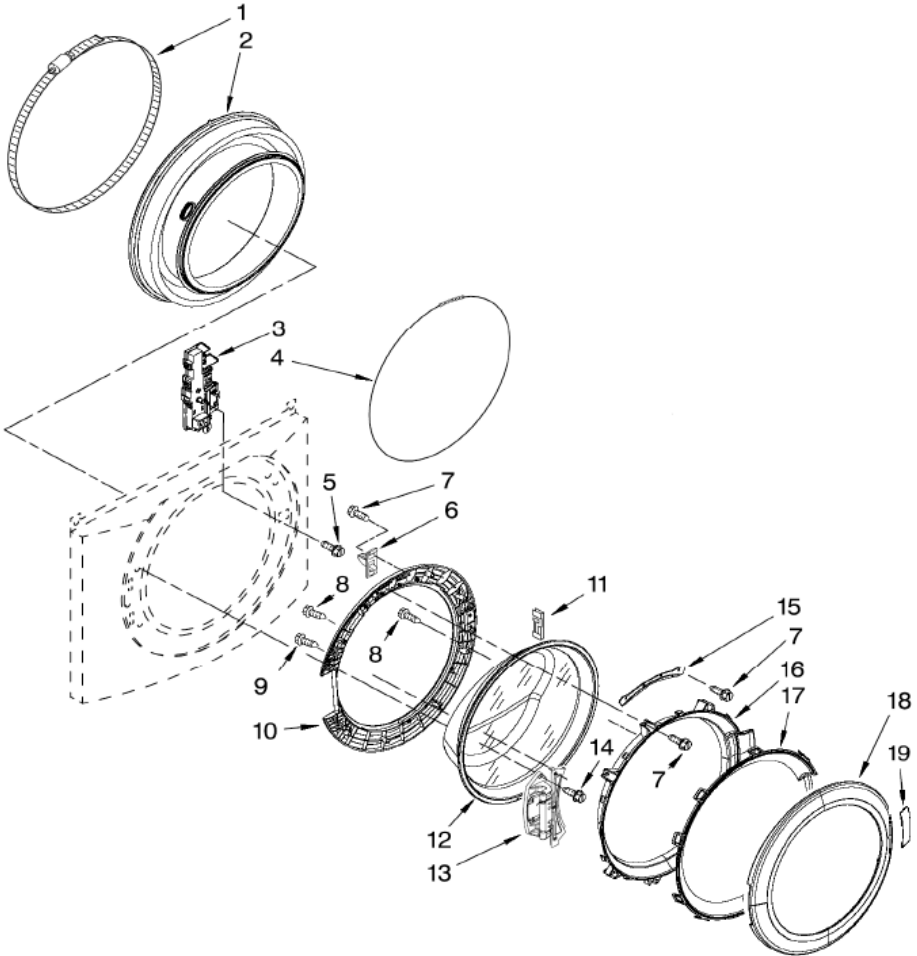

MMHWE900VJ00 GABINETE

MMHWE900VJ00 GABINETE

2	W10176932	TOP
3	W10176856	CABINET
4	W10176908	PANEL, FRONT
5	W10176925	TOE PANEL
6	W10183001	RING, TRIM
7	8571377	HOSE, WATER INLET BLUE COUPLER
7	8571378	HOSE, WATER INLET RED COUPLER
8	3976300	WASHER, WATER INLET HOSE
9	W10112671	CLIP, TRIM-METAL
10	W10029650	CLIP, TRIM
11	W10064810	FOOT, LEVELING
12	W10190006	BOLT, SHIPPING UPPER
12	W10190007	BOLT, SHIPPING LOWER
13	W10165710	BRACE, TRANSPORT UPPER
13	W10003040	BRACE, TRANSPORT LOWER
14	W10165713	PANEL, REAR
15	3976348	ABSORBER, SOUND
16	W10110677	BRACE, REAR
17	8540479	SCREW, GROUNDING
18	W10167287	HARNESS, WIRING LOWER MAIN (INCLUDES 19 & 20)
19	W10003460	CHANNEL, HARNESS SIDE
20	W10168549	CHANNEL, HARNESS BOTTOM
21	W10004260	HOSE, PRESSURE SWITCH
22	W10008890	BRACKET, SPRING
23	8540210	MICROSWITCH
24	356138	CLAMP, HOSE
25	W10003260	CONNECTOR, DRAIN HOSE
26	W10003280	HOSE, DRAIN OUTER
27	W10110676	STRAIN RELIEF
28	W10205498	CORD, POWER
29	W10022290	CLIP, OUTER HOSE HOLDER
30	8540021	U-BEND DRAIN HOSE
31	8540728	SLEEVE, CORD SUPPORT

32	8540727	SCREW, 3 X 8 MM
33	8540268	COVER, TRANSPORT
34	W10003270	CLIP, OUTER HOSE HOLDER
35	W10015090	SCREW, 8-18 X 5/8
36	461970236451	CONTROL BOARD, EXPANSION
37	8540230	FILTER INTERFERENCE
38	461970309561	SWITCH, ANALOG PRESSURE SENSOR
39	3347868	CABLE TIE
40	8540721	BRACE, TOP (INCLUDES ITEM 41)
41	8283273	DAMPER, BRACE

MMHWE900VJ00 PUERTA

MMHWE900VJ00 PUERTA

1	461970220261	FIXATION CLAMP, BELLOW TO TUB
2	W10003800	BELLOW
3	W10253483	LOCK, DOOR
4	W10003490	FIXATION CLAMP, BELLOW TO FRONT PANEL
5	8540725	SCREW
6	W10003390	HOOK, DOOR
7	8540513	SCREW
8	8540282	SCREW
9	8540284	SCREW
10	W10003370	FRAME, DOOR BACK SUPPORT
11	W10003430	CLAMP, SUPPORT
12	W10135912	GLASS, DOOR
13	W10200695	HINGE, DOOR
14	W10015090	SCREW
15	W10003440	CLAMP, GLASS
16	W10005220	FRAME, DOOR FRONT SUPPORT
17	W10153278	SCREEN, DOOR
18	W10193430	TRIM RING, OUTER DOOR
19	W10153281	PAD, DOOR HANDLE