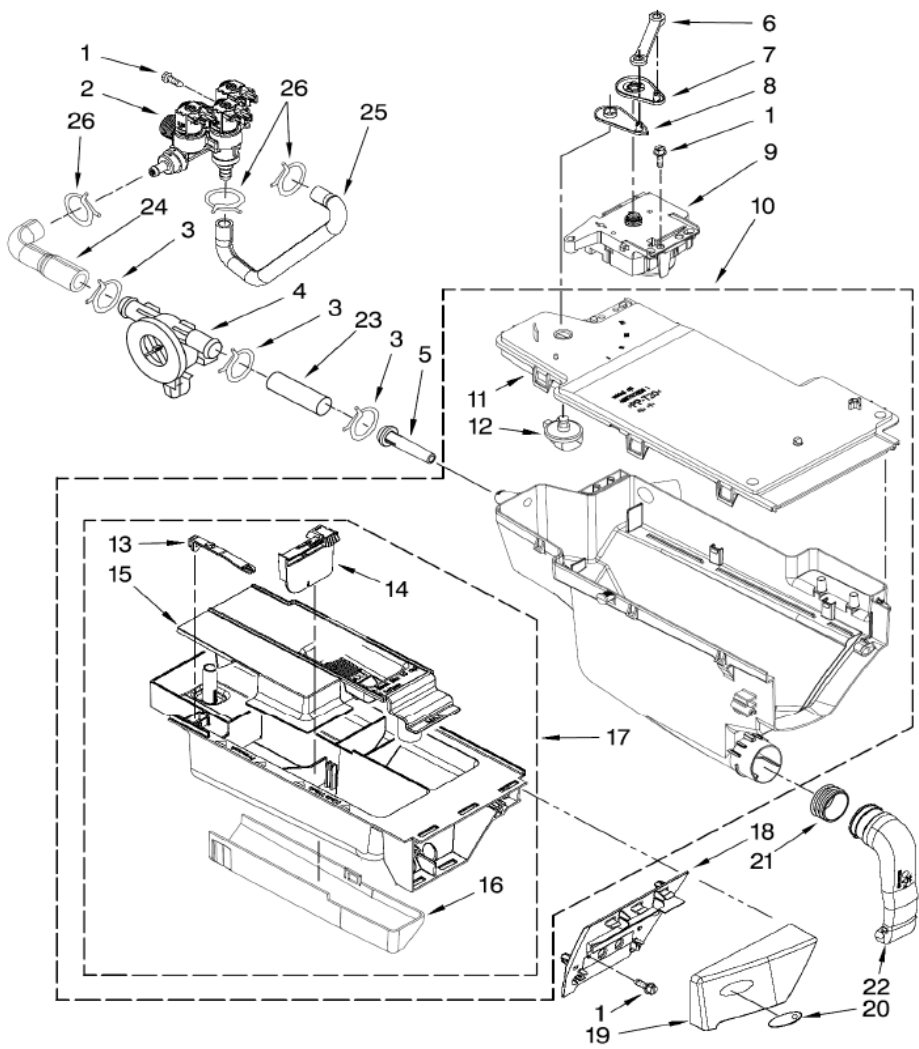

MMHWE900VJ00 DISPENSADOR