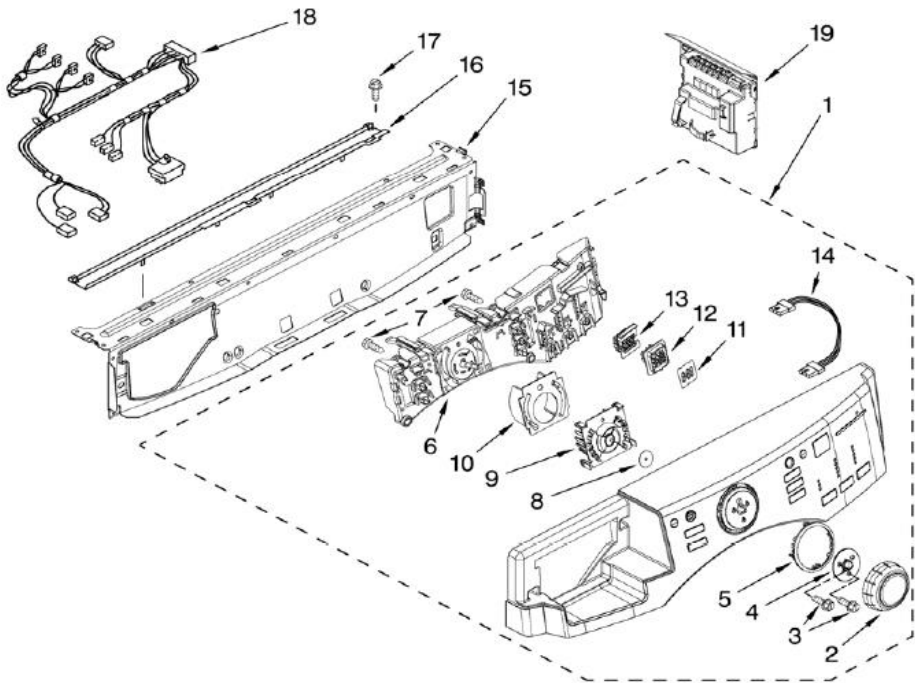

32	8540727	SCREW, 3 X 8 MM
33	8540268	COVER, TRANSPORT
34	W10003270	CLIP, OUTER HOSE HOLDER
35	W10015090	SCREW, 8-18 X 5/8
36	461970236451	CONTROL BOARD, EXPANSION
37	8540230	FILTER INTERFERENCE
38	461970309561	SWITCH, ANALOG PRESSURE SENSOR
39	3347868	CABLE TIE
40	8540721	BRACE, TOP (INCLUDES ITEM 41)
41	8283273	DAMPER, BRACE

MMHWE900VJ00 PUERTA

MMHWE900VJ00 PUERTA

1	461970220261	FIXATION CLAMP, BELLOW TO TUB
2	W10003800	BELLOW
3	W10253483	LOCK, DOOR
4	W10003490	FIXATION CLAMP, BELLOW TO FRONT PANEL
5	8540725	SCREW
6	W10003390	HOOK, DOOR
7	8540513	SCREW
8	8540282	SCREW
9	8540284	SCREW
10	W10003370	FRAME, DOOR BACK SUPPORT
11	W10003430	CLAMP, SUPPORT
12	W10135912	GLASS, DOOR
13	W10200695	HINGE, DOOR
14	W10015090	SCREW
15	W10003440	CLAMP, GLASS
16	W10005220	FRAME, DOOR FRONT SUPPORT
17	W10153278	SCREEN, DOOR
18	W10193430	TRIM RING, OUTER DOOR
19	W10153281	PAD, DOOR HANDLE

MMHWE900VJ00 TABLERO

MMHWE900VJ00 TABLERO

1	W10237683	PANEL, CONTROL
2	W10164576	KNOB, CONTROL
3	8540513	SCREW
4	W10172298	BUSHING, KNOB
5	W10164567	LIGHT GUIDE, CYCLE
6	W10164542	USER INTERFACE,
7	8540282	SCREW
8	8572039	SEAL UI
9	W10170293	LIGHT GUIDE CYCLE, INTERNAL
10	W10170295	FRAME, LIGHT GUIDE
11	W10171504	FOIL - DISPLAY
12	W10164578	LIGHT GUIDE 3 DIGIT DISPLAY
13	W10171502	FRAME - LIGHT GUIDE DISPLAY
14	W10067000	HARNESS, WIRING UI
15	W10059240	BRACE, FRONT TOP
16	W10003700	CHANNEL, WATER
17	W10015090	SCREW
18	W10167278	HARNESS, WIRING (UPPER MAIN)
19	W10209679	MICROCOMPUTER, MACHINE CONTROL