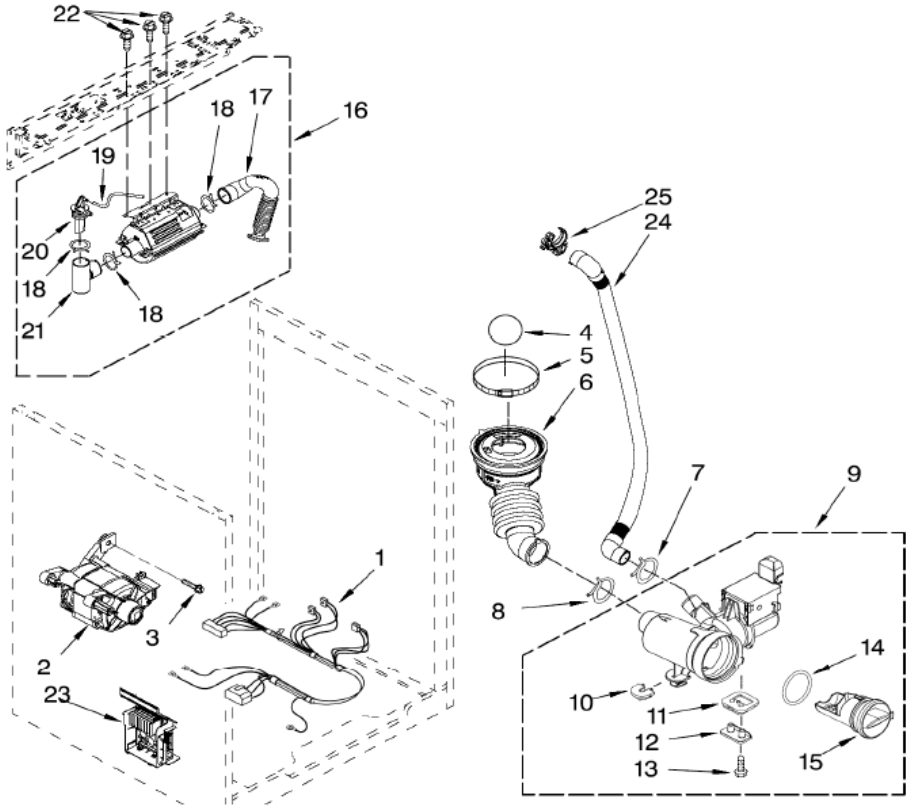

MMHWE900VJ00 TAMBOR

MMHWE900VJ00 TAMBOR

1	8533999	NUT, PULLEY
2	W10003730	PULLEY
3	W10116215	BELT, DRIVE
4	W10163424	COUNTERWEIGHT, FRONT
5	W10112169	PIPE, VENTILATION
6	8540010	CLAMP, VENT HOSE
7	W10004330	HOSE, EXHAUST
8	W10244610	TUB, REAR (INCLUDES 10,22, 26 & 27)
9	W10003260	CONNECTOR, OVERFLOW HOSE
10	W10036350	GASKET, TUB
11	W10159904	BASKET, COMPLETE
12	W10110114	BAFFLE, TUB
13	W10155115	ELEMENT, HEATING
14	8540226	NEGATIVE THERMISTOR CONTROL
15	W10015830	SHOCK ABSORBER
16	W10207549	SPRING, SUSPENSION
17	W10094780	BOLT, COUNTERWEIGHT MTG.
18	3363365	CLAMP, HOSE
19	461970238021	HOSE, EXHAUST
20	8540092	CLAMP, TUB
21	W10004180	TUB, FRONT (INCLUDES 10 & 22)
22	8540072	NUT, PUSH-IN
23	W10003600	AIR TRAP
24	461970251921	O-RING, AIR TRAP
25	8540513	SCREW
26	8540880	SCREW
27	461970251561	BRACKET, HEATING ELEMENT

MMHWE900VJ00 MOTOR / BOMBA

MMHWE900VJ00 MOTOR / BOMBA

1	W10004420	HARNES, MOTOR
2	W10140583	MOTOR, DRIVE
3	8540134	BOLT, MOTOR
4	BALL	W10003330
5	8540008	CLAMP
6	W10003240	HOSE, TUB TO PUMP
7	356138	CLAMP, DRAIN HOSE
8	370448	CLAMP, HOSE
9	W10130913	PUMP (COMPLETE)
10	W10034820	FOOT, RUBBER (SLIDER)
11	W10034830	FOOT, RUBBER (LOCK)
12	8540033	CAP, LOCK FOOT
13	8533964	SCREW
14	8540025	SEAL, FILTER CAP
15	8540028	FILTER ASSEMBLY (INCLUDES ITEM 14)
16	W10172726	STEAMER, COMPLETE ASSEMBLY (INCLUDES ITEM 9)
17	461970236851	HOSE, STEAMER/TUB
18	251971304022	CLAMP, HOSE
19	461970237762	HOSE, OVERFLOW
20	461970236791	CAP, SIPHON
21	461970236801	TANK, SIPHON
22	461970234161	SCREW
23	W10015480	MOTOR CONTROL UNIT
24	W10003250	HOSE, DRAIN (INNER)
25	W10003290	RETAINER, DRAIN HOSE