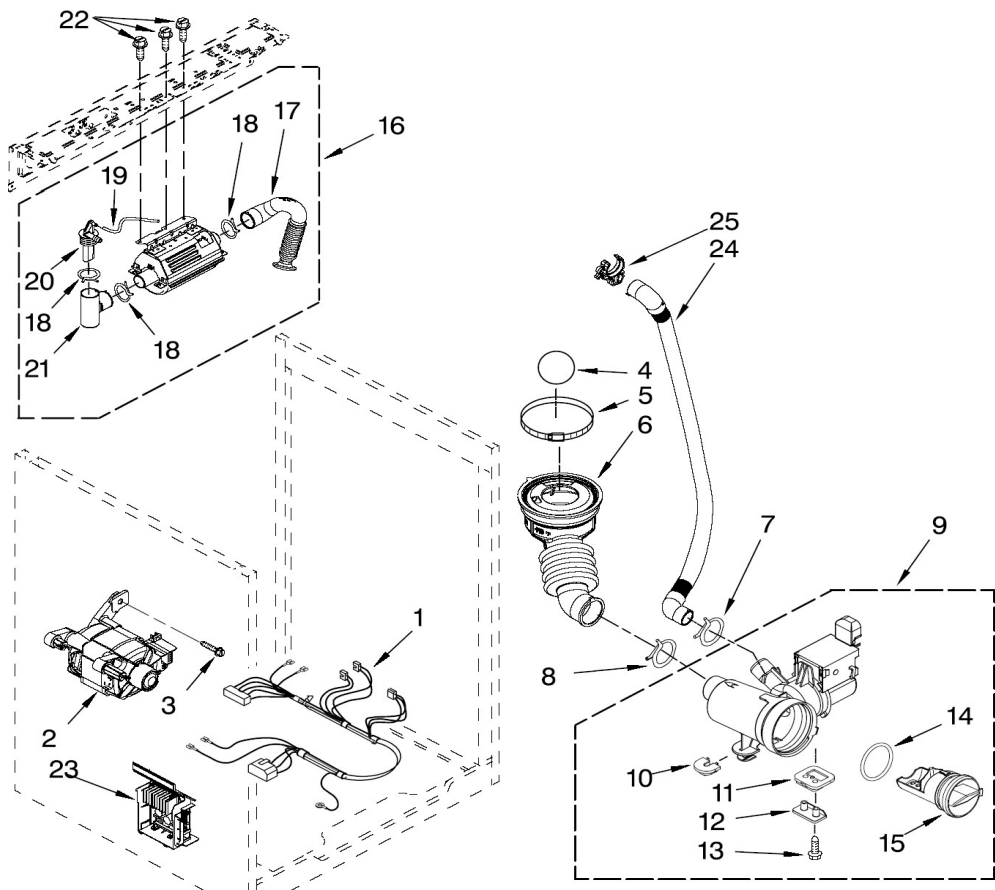

Distribuidor Autorizado

SurteRápido.com

Venta de Refacciones
Electrodomesticas

Lavadora Whirlpool MMHWE900VW00