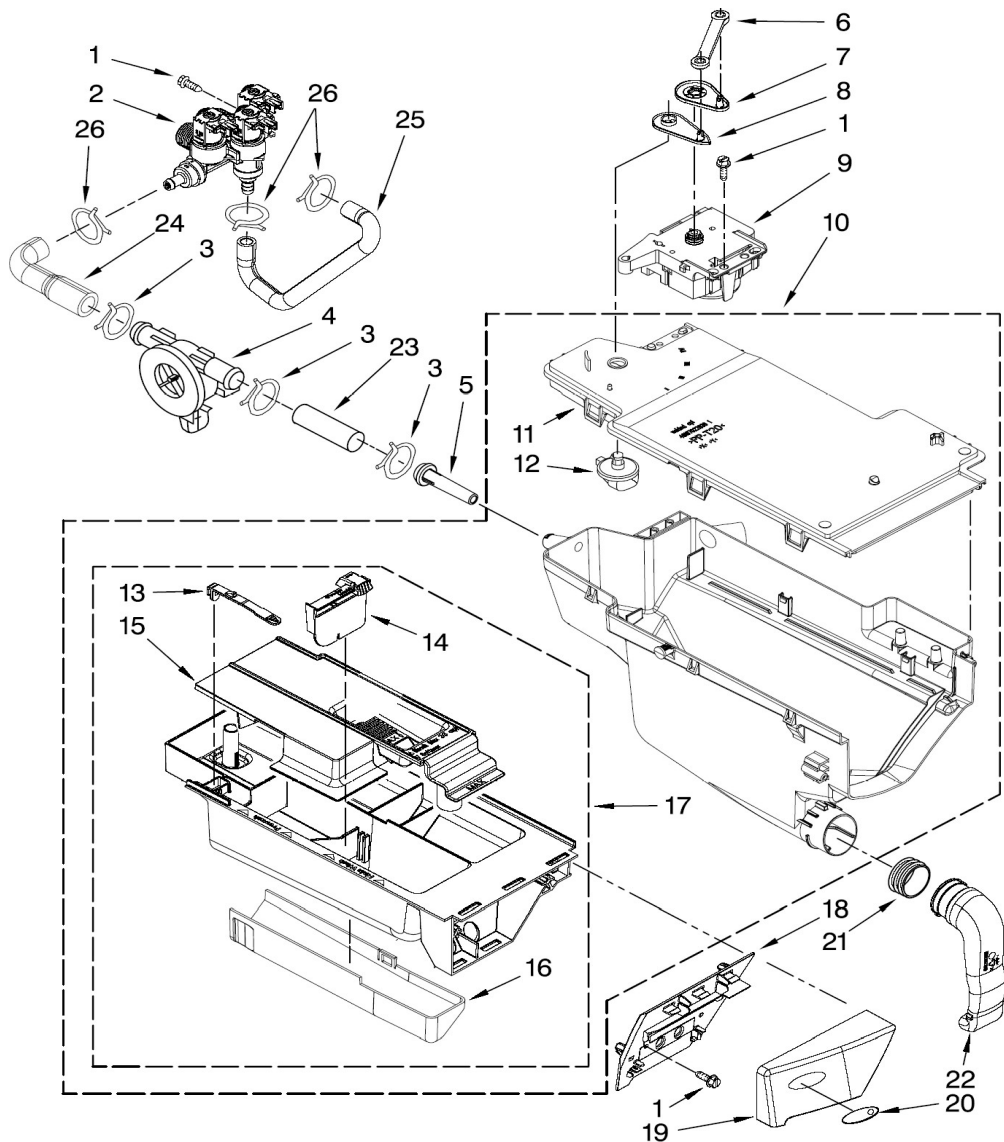

Distribuidor Autorizado

SurteRápido.com

Venta de Refacciones
Electrodomesticas

Lavadora Whirlpool MMHWE900VW00

No. Ilus.	DESCRIPCIÓN	No. de Parte
1	Screw	8540282
2	Valve, Water Inlet	461970237662
3	Clamp, Hose	370450
4	Flowmeter	W10110225
5	Nozzle, Inlet	8540042
6	Lever, Connection	W10003830
7	Cam, Actuator	W10003190
8	Lever, Water Distribution	W10003830
9	Actuator	W10163975
10	Dispenser, Complete	461970237622
11	Plate, Distribution	46197022636
12	Nozzle, Distribution	46197020075
13	Hook, Drawer	***
14	Separator, With Selection Slider	***
15	Syphon, Bleach/Softener	***
16	Cover, Detergent Drawer	***
17	Drawer, Detergent	46197023763
18	Bracket, Handle Fixation	W10153277
19	Handle, Drawer	W10193817
20	Medallion	***
21	Seal	W10003360
22	Tube, Dispenser To Bellow	W10005300
23	Hose, Inlet Nozzle	461970230531
24	Hose, Flowmeter	461970228371
25	Hose, Inlet Valve To Steamer Siphon	8571377
26	Clamp, Hose	3363365