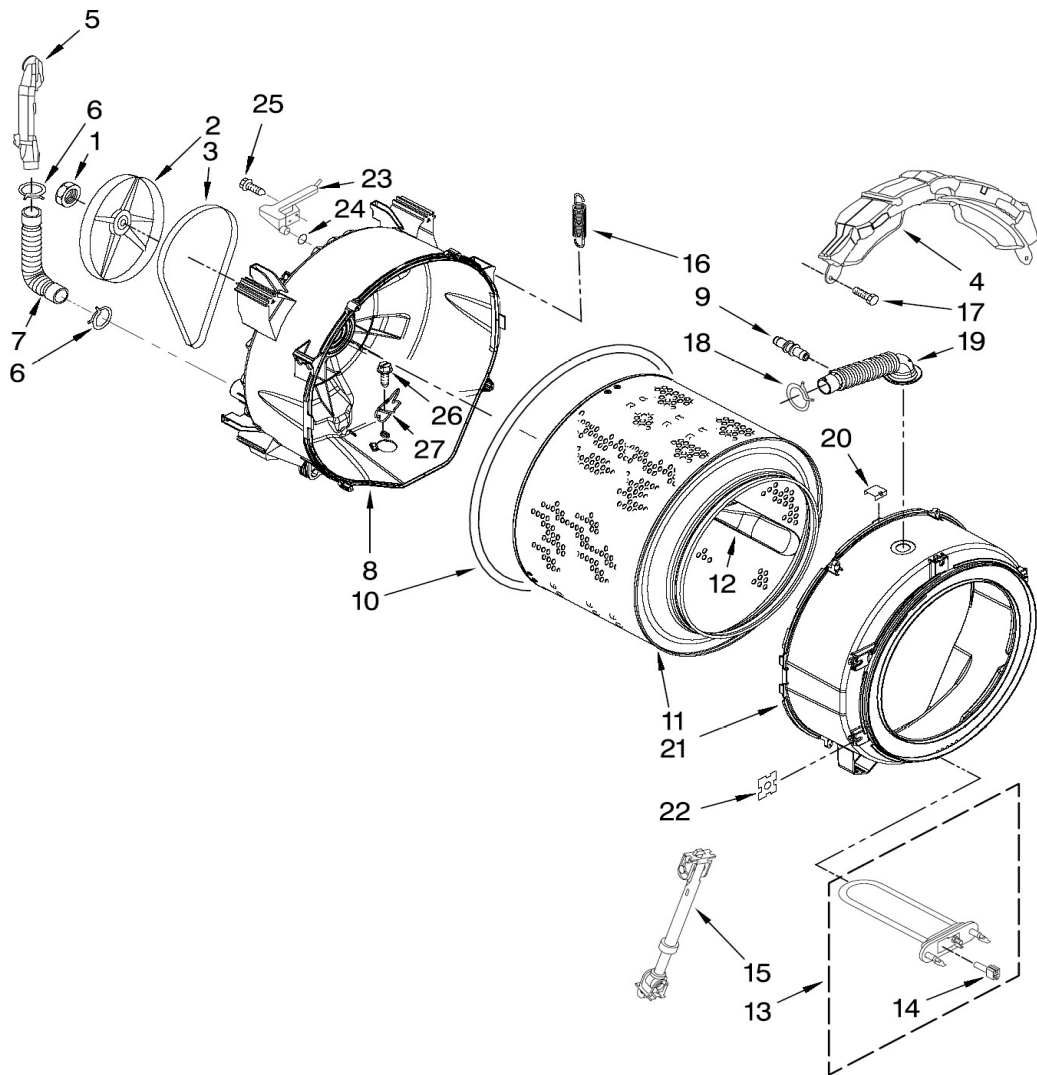

No. Ilus.	DESCRIPCIÓN	No. de Parte
1	Screw	8540282
2	Valve, Water Inlet	461970237662
3	Clamp, Hose	370450
4	Flowmeter	W10110225
5	Nozzle, Inlet	8540042
6	Lever, Connection	W10003830
7	Cam, Actuator	W10003190
8	Lever, Water Distribution	W10003830
9	Actuator	W10163975
10	Dispenser, Complete	461970237622
11	Plate, Distribution	46197022636
12	Nozzle, Distribution	46197020075
13	Hook, Drawer	***
14	Separator, With Selection Slider	***
15	Syphon, Bleach/Softener	***
16	Cover, Detergent Drawer	***
17	Drawer, Detergent	46197023763
18	Bracket, Handle Fixation	W10153277
19	Handle, Drawer	W10193817
20	Medallion	***
21	Seal	W10003360
22	Tube, Dispenser To Bellow	W10005300
23	Hose, Inlet Nozzle	461970230531
24	Hose, Flowmeter	461970228371
25	Hose, Inlet Valve To Steamer Siphon	8571377
26	Clamp, Hose	3363365

Distribuidor Autorizado

SurteRápido.com

Venta de Refacciones
Electrodomesticas

Lavadora Whirlpool MMHWE900VW00