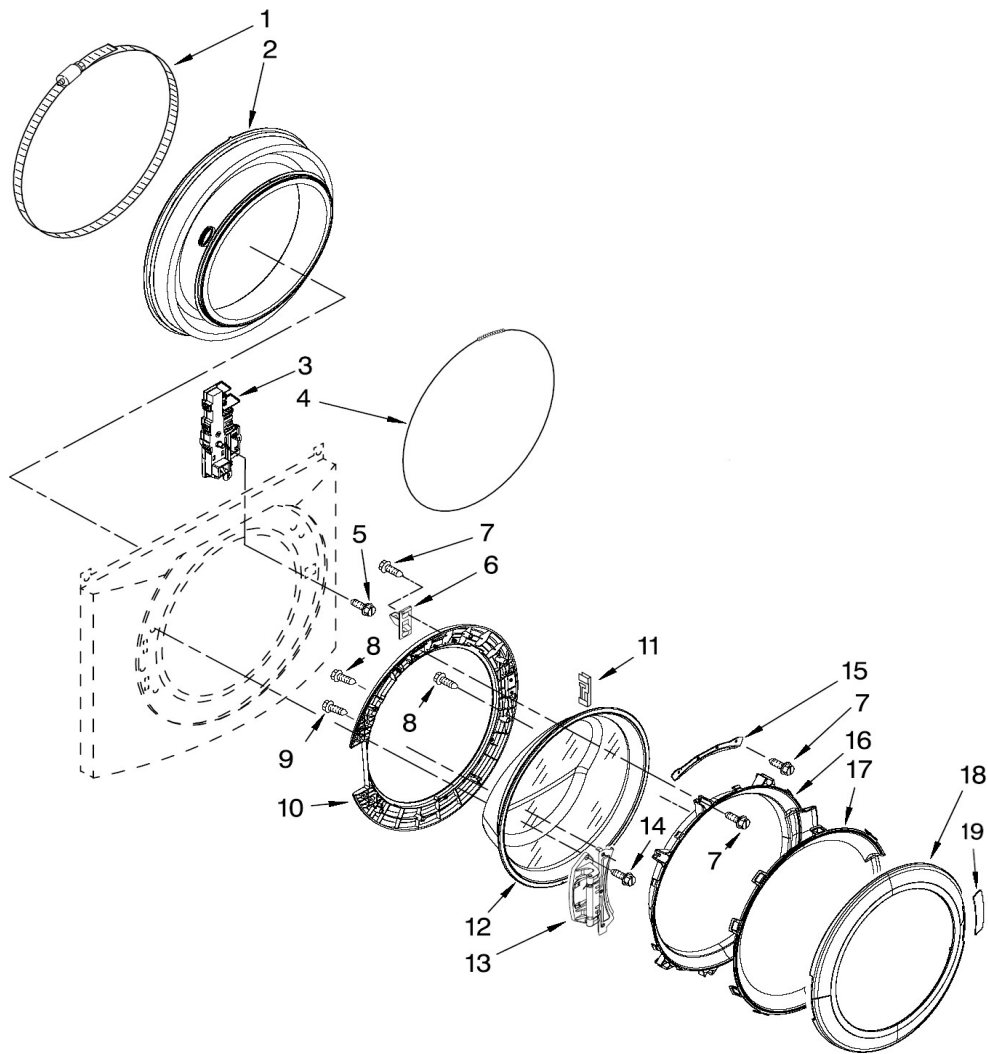

Lavadora Whirlpool MMHWE900VW00

| No. Ilus. | DESCRIPCIÓN | No. de Parte |
|------------------|--------------------------------|---------------------|
| 25 | Connector, Drain Hose | W10003260 |
| 26 | Hose, Drain Outer | W10003280 |
| 27 | Strain Relief | W10110676 |
| 28 | Cord, Power | W10205498 |
| 29 | Clip, Outer Hose Holder | W10022290 |
| 30 | U-Bend Drain Hose | 8540021 |
| 31 | Sleeve, Cord Support | 8540728 |
| 32 | Screw, 3 x 8 mm | 8540727 |
| 33 | Cover, Transport | 8540268 |
| 34 | Clip, Outer Hose Holder | W10003270 |
| 35 | Screw, 8-18 x 5/8 | W10015090 |
| 36 | Control Board, Expansion | 4.6197E+11 |
| 37 | Filter Interference | 8540230 |
| 38 | Switch, Analog Pressure Sensor | W10415587 |
| 39 | Cable Tie | 3347868 |
| 40 | Brace, Top (Includes Item 41) | 8540721 |
| 41 | Damper, Brace | 8283273 |

Distribuidor Autorizado

SurteRápido.com

Venta de Refacciones
Electrodomesticas

Lavadora Whirlpool MMHWE900VW00

Lavadora Whirlpool MMHWE900VW00

| No. Ilus. | DESCRIPCIÓN | No. de Parte |
|------------------|---------------------------------------|---------------------|
| 1 | Fixation Clamp, Bellow To Tub | 461970220261 |
| 2 | Bellow | W10003800 |
| 3 | Lock, Door | W10253483 |
| 4 | Fixation Clamp, Bellow To Front Panel | W10003490 |
| 5 | Screw | 8540725 |
| 6 | Hook, Door | W10003390 |
| 7 | Screw | 8540513 |
| 8 | Screw | 8540282 |
| 9 | Screw | 8540284 |
| 10 | Frame, Door Back Support | W10003370 |
| 11 | Clamp, Support | W10003430 |
| 12 | Glass, Door | W10135912 |
| 13 | Hinge, Door | W10200695 |
| 14 | Screw | W10015090 |
| 15 | Clamp, Glass | W10003440 |
| 16 | Frame, Door Front Support | W10005220 |
| 17 | Screen, Door | W10153278 |
| 18 | Trim Ring, Outer Door | W10193430 |
| 19 | Pad, Door Handle | W10153281 |