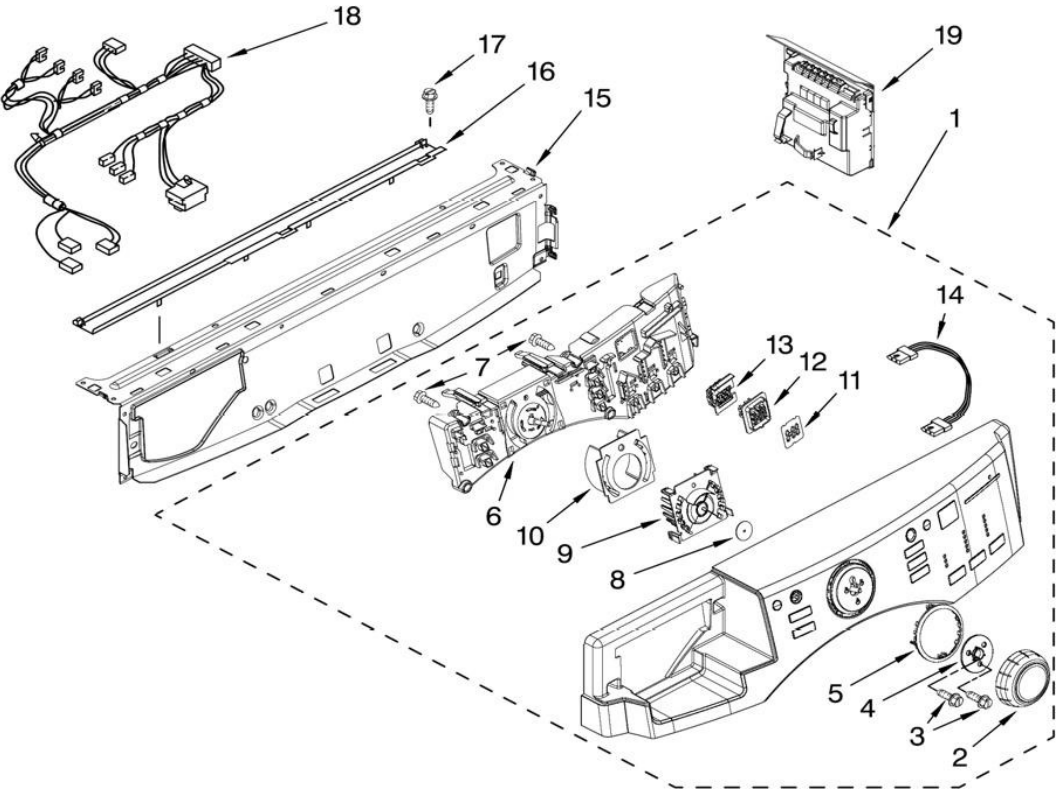

Distribuidor Autorizado

SurteRápido.com

Venta de Refacciones
Electrodomesticas

Lavadora Whirlpool MMHWE900VW00

Lavadora Whirlpool MMHWE900VW00

| No. Ilus. | DESCRIPCIÓN | No. de Parte |
|------------------|---------------------------------------|---------------------|
| 1 | Fixation Clamp, Bellow To Tub | 461970220261 |
| 2 | Bellow | W10003800 |
| 3 | Lock, Door | W10253483 |
| 4 | Fixation Clamp, Bellow To Front Panel | W10003490 |
| 5 | Screw | 8540725 |
| 6 | Hook, Door | W10003390 |
| 7 | Screw | 8540513 |
| 8 | Screw | 8540282 |
| 9 | Screw | 8540284 |
| 10 | Frame, Door Back Support | W10003370 |
| 11 | Clamp, Support | W10003430 |
| 12 | Glass, Door | W10135912 |
| 13 | Hinge, Door | W10200695 |
| 14 | Screw | W10015090 |
| 15 | Clamp, Glass | W10003440 |
| 16 | Frame, Door Front Support | W10005220 |
| 17 | Screen, Door | W10153278 |
| 18 | Trim Ring, Outer Door | W10193430 |
| 19 | Pad, Door Handle | W10153281 |

Lavadora Whirlpool MMHWE900VW00

Lavadora Whirlpool MMHWE900VW00

| No. Ilus. | DESCRIPCIÓN | No. de Parte |
|------------------|--------------------------------|---------------------|
| 1 | Panel, Control | W10176645 |
| 2 | Knob, Control | W10164576 |
| 3 | Screw | 8540513 |
| 4 | Bushing, Knob | W10172298 |
| 5 | Light Guide, Cycle | W10164567 |
| 6 | User Interface, | W10164542 |
| 7 | Screw | 8540282 |
| 8 | Seal UI | 8572039 |
| 9 | Light Guide Cycle, Internal | W10170293 |
| 10 | Frame, Light Guide | W10170295 |
| 11 | Foil – Display | W10171504 |
| 12 | Light Guide 3 Digit Display | W10164578 |
| 13 | Frame – Light Guide Display | W10171502 |
| 14 | Harness, Wiring UI | W10067000 |
| 15 | Brace, Front Top | W10059240 |
| 16 | Channel, Water | W10003700 |
| 17 | Screw | W10015090 |
| 18 | Harness, Wiring (Upper Main) | W10167278 |
| 19 | Microcomputer, Machine Control | W10209679 |