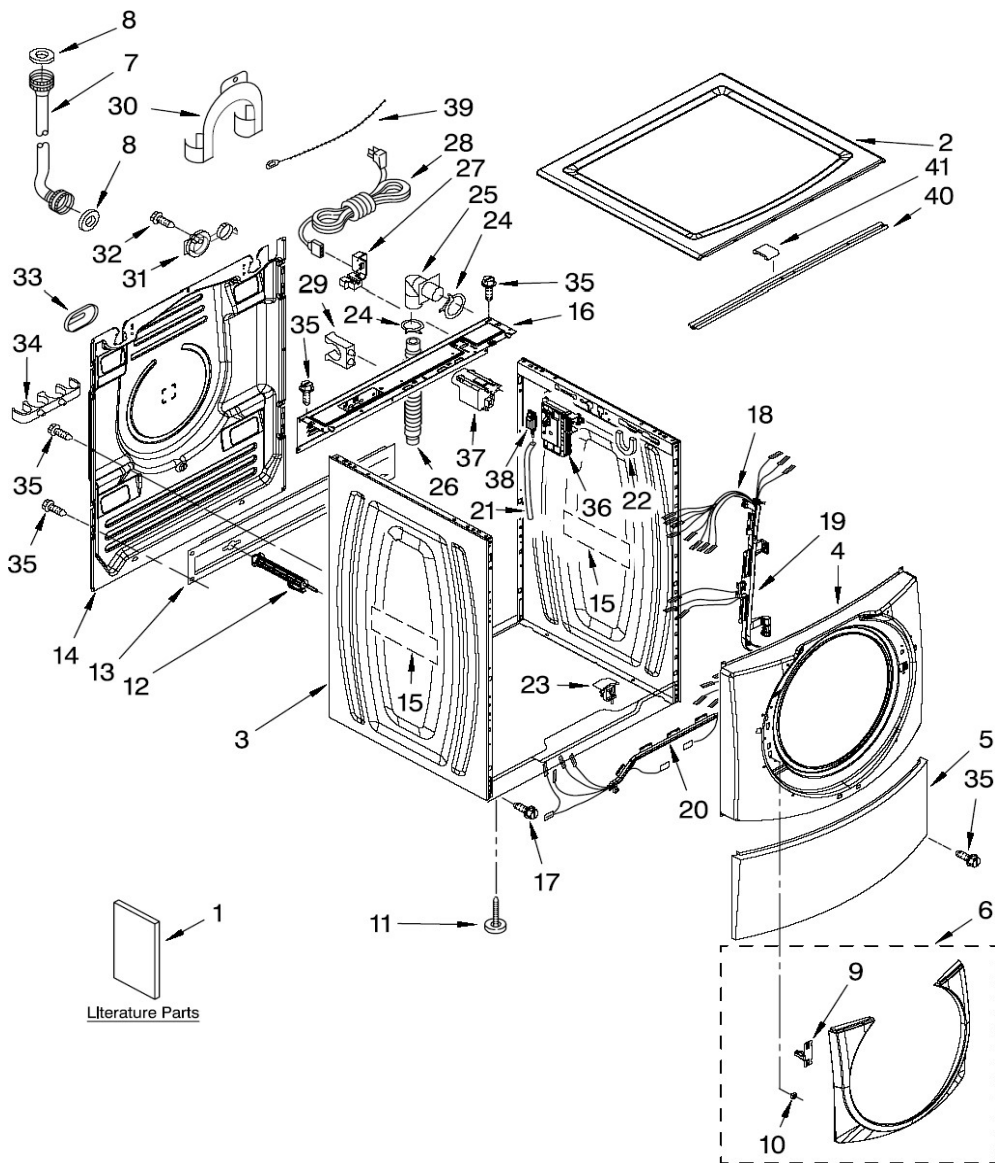

Distribuidor Autorizado

SurteRápido.com

Venta de Refacciones
Electrodomesticas

Lavadora Whirlpool MMHWE900VW00

Lavadora Whirlpool MMHWE900VW00

| No.Illus. | DESCRIPCIÓN | No. de Parte |
|------------------|----------------------------|---------------------|
| 2 | Top | W10003900 |
| 3 | Cabinet | W10171708 |
| 4 | Panel, Front | W10157475 |
| 5 | Toe Panel | W10003640 |
| 6 | Ring, Trim | W10182998 |
| 7 | Hose, Water Inlet | 8571377 |
| 7 | Hose, Water Inlet | 8571378 |
| 8 | Washer, Water Inlet Hose | 3976300 |
| 9 | Clip, Trim-Metal | W10112671 |
| 10 | Clip, Trim | W10029650 |
| 11 | Foot, Leveling | W10064810 |
| 12 | Bolt, Shipping upper | W10190006 |
| 12 | Bolt, Shipping lower | W10190007 |
| 13 | Brace, Transport upper | W10165710 |
| 13 | Brace, Transport lower | W10003040 |
| 14 | Panel, Rear | W10165713 |
| 15 | Absorber, Sound | 3976348 |
| 16 | Brace, Rear | W10110677 |
| 17 | Screw, Grounding | 8540479 |
| 18 | Harness, Wiring Lower Main | W10167287 |
| 19 | Channel, Harness side | W10003460 |
| 20 | Channel, Harness bottom | W10168549 |
| 21 | Hose, Pressure switch | W10004260 |
| 22 | Bracket, Spring | W10008890 |
| 23 | Microswitch | 8540210 |
| 24 | Clamp, Hose | 356138 |