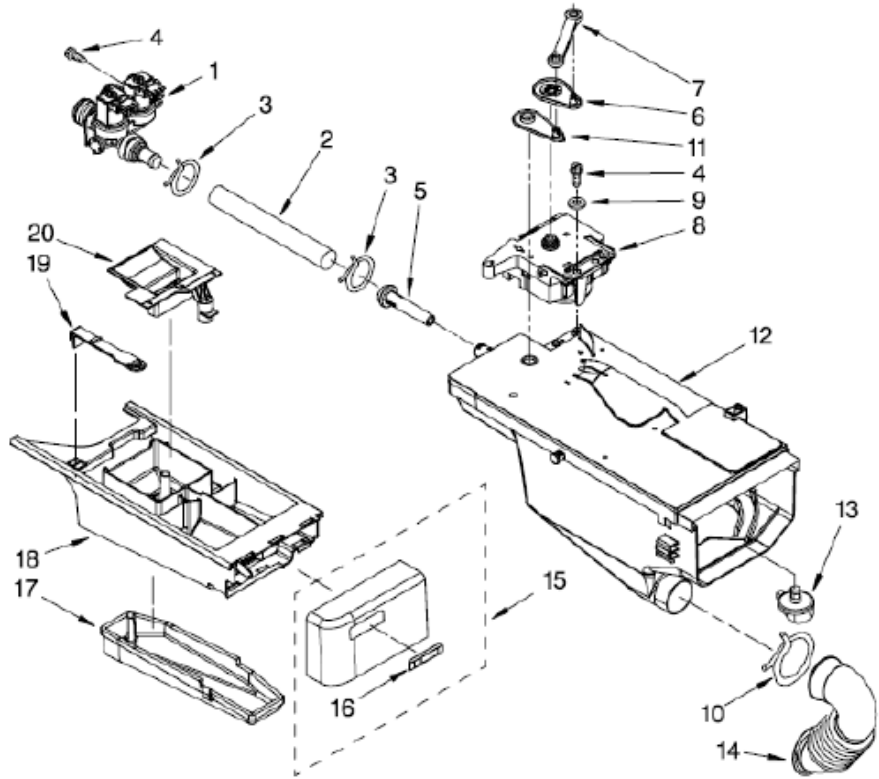

MMHWZ100TQ00 DISPENSADOR