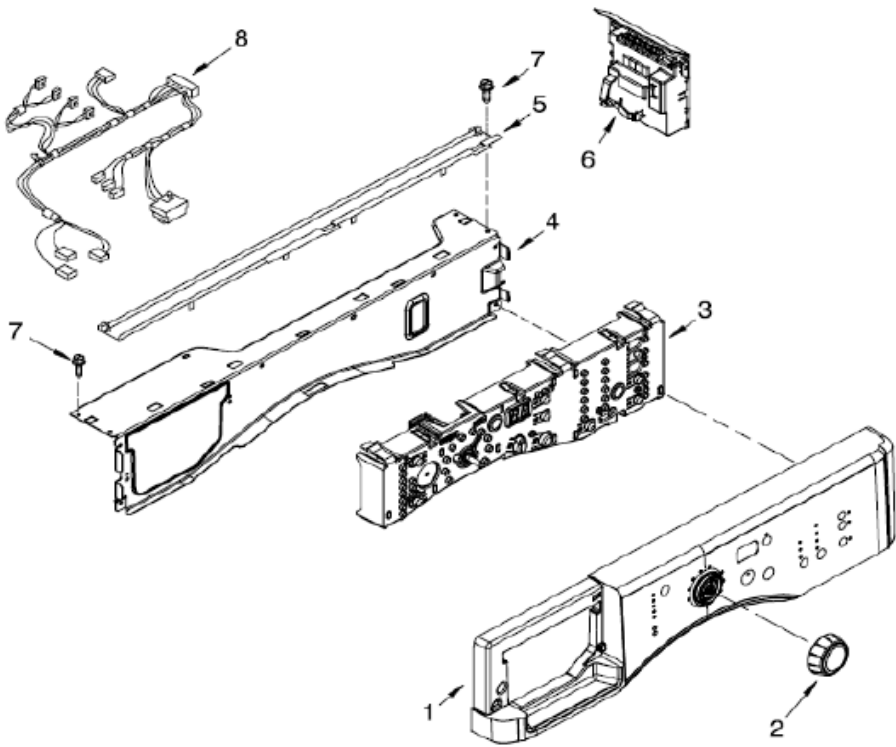

MMHWZ100TQ00 TABLERO