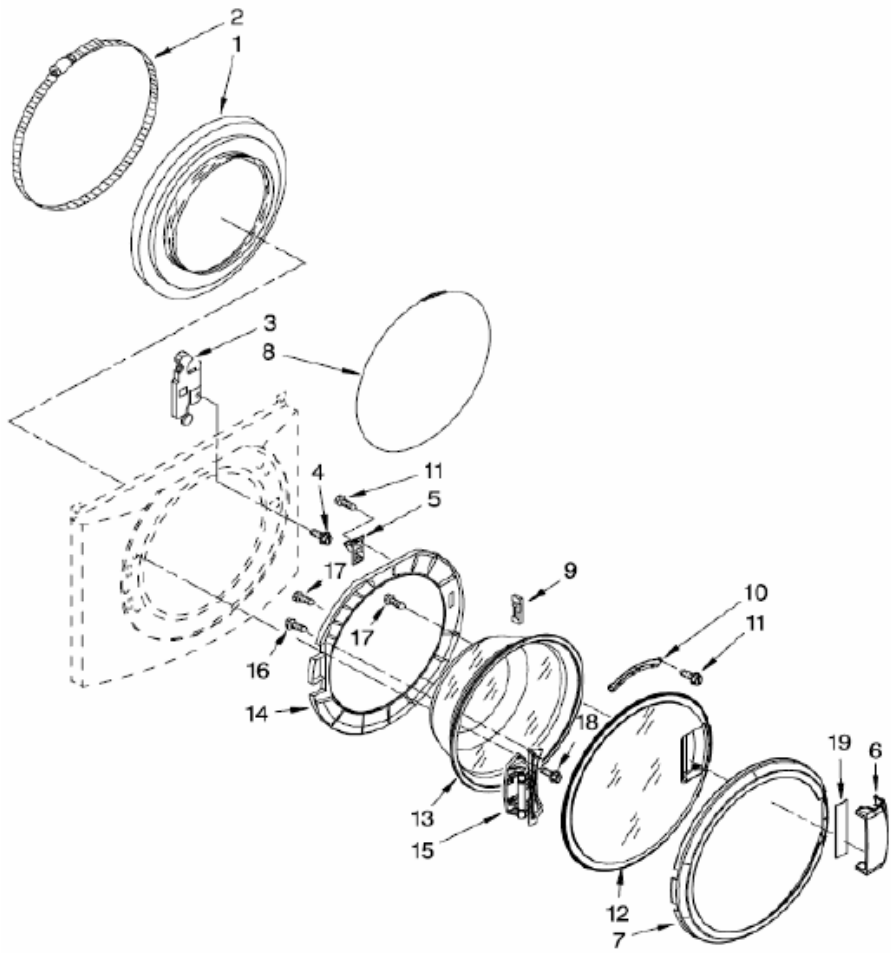

34	2161302	SLEEVE, PRESSURE SWITCH HOSE
35	3347868	CABLE TIE
36	16123	WASHER, WATER INLET HOSE
37	W10168548	HARNESS CHANNEL, TOP REAR
38	W10168546	HARNESS CHANNEL, SIDE FRONT
39	W10168547	HARNESS CHANNEL, SIDE REAR
40	W10110676	STRAIN RELIEF, POWER CORD
41	8540644	BRACKET, SPRING

MMHWZ100TQ00 PUERTA