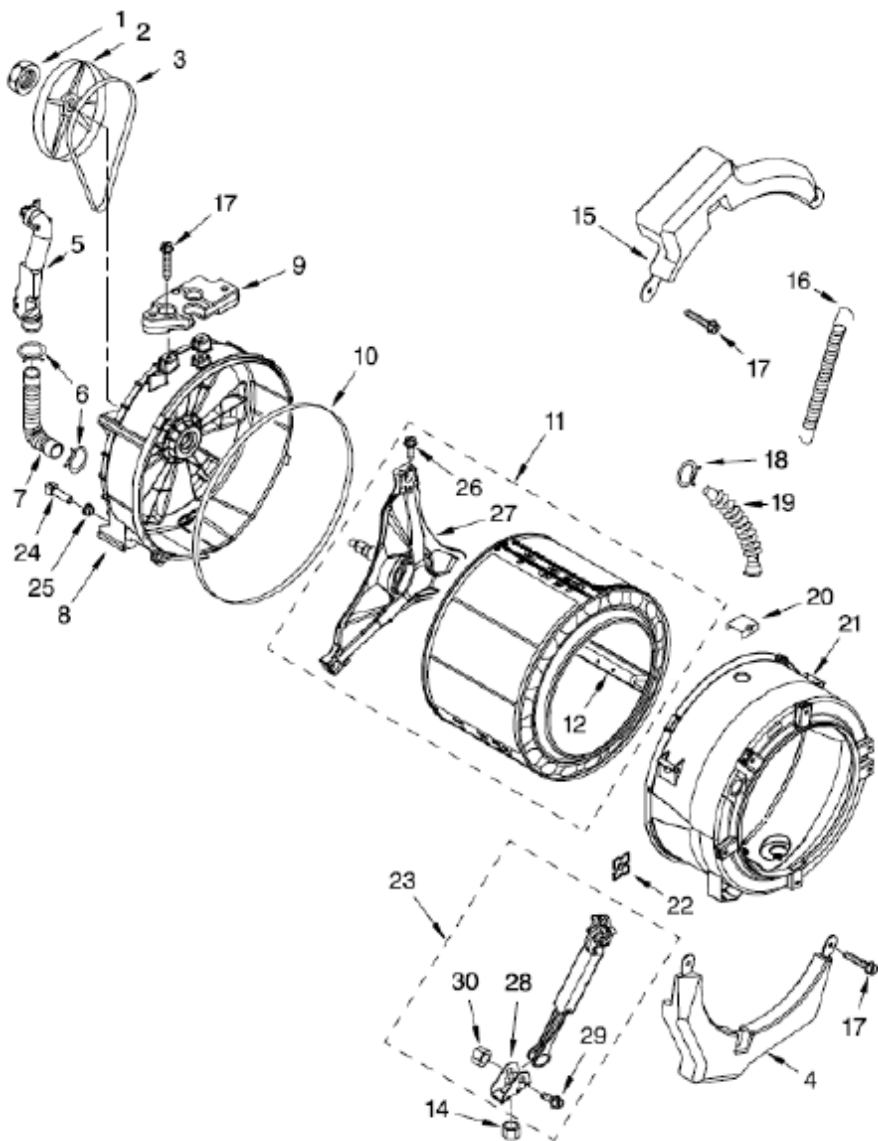

Distribuidor Autorizado

SurteRápido.com

Venta de Refacciones
Electrodomesticas

MMHWZ100TQ00 TINA