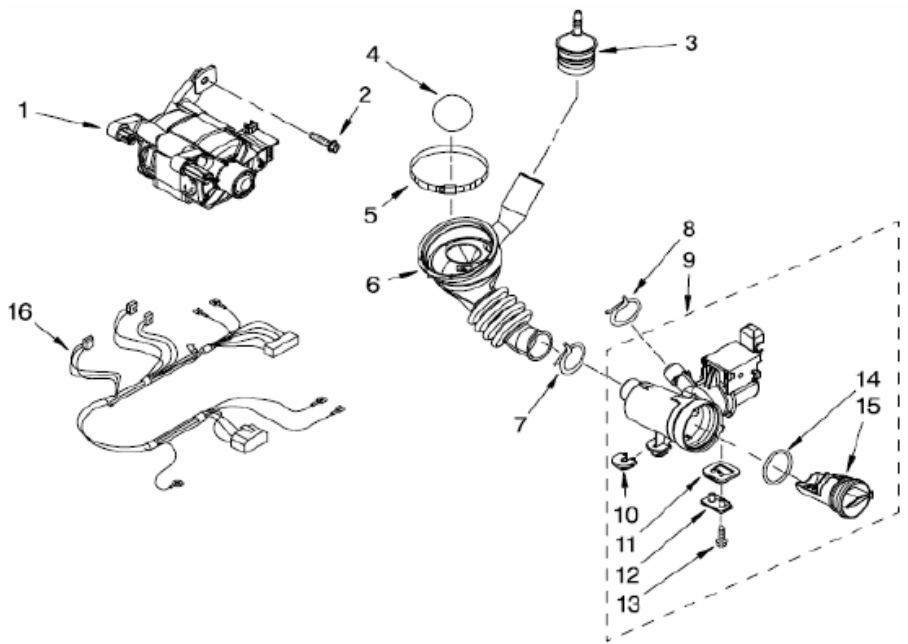

MMHWZ100TQ00 MOTOR / BOMBA