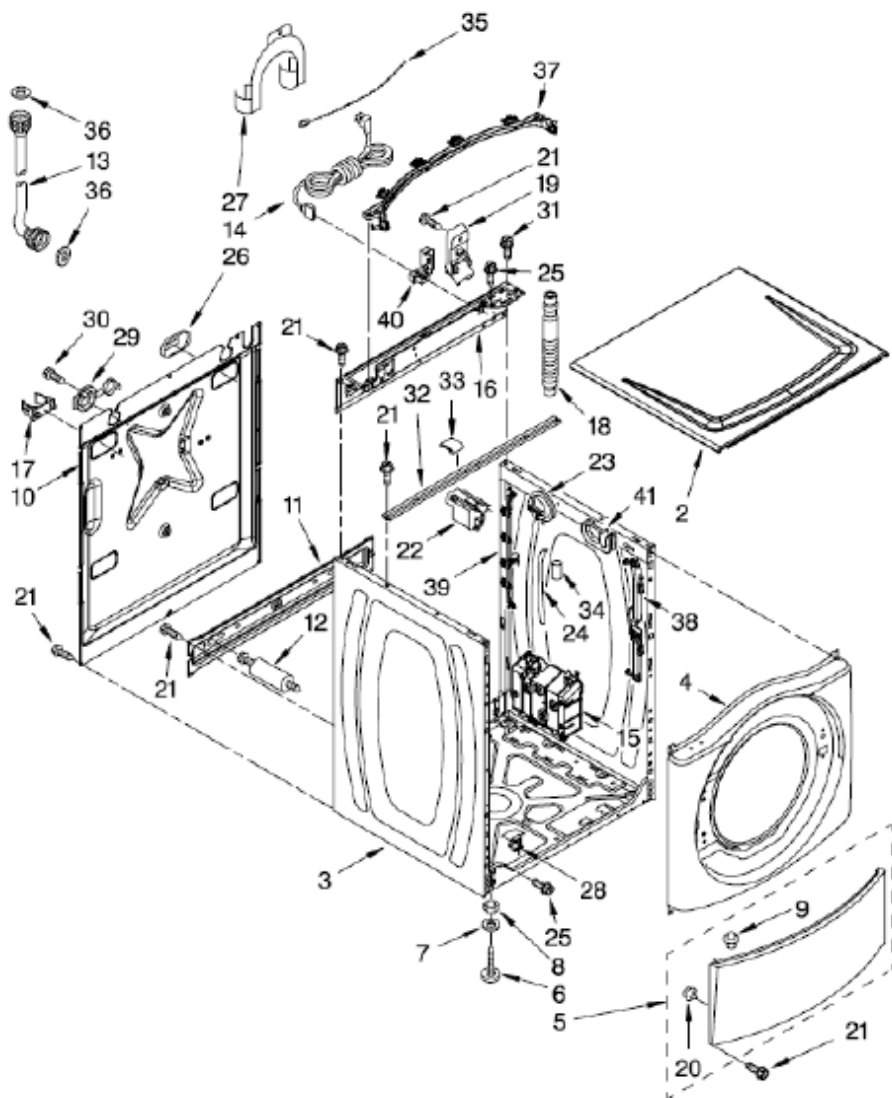

Distribuidor Autorizado

SurteRápido.com

Venta de Refacciones
Electrodomesticas

MMHWZ100TQ00 GABINETE