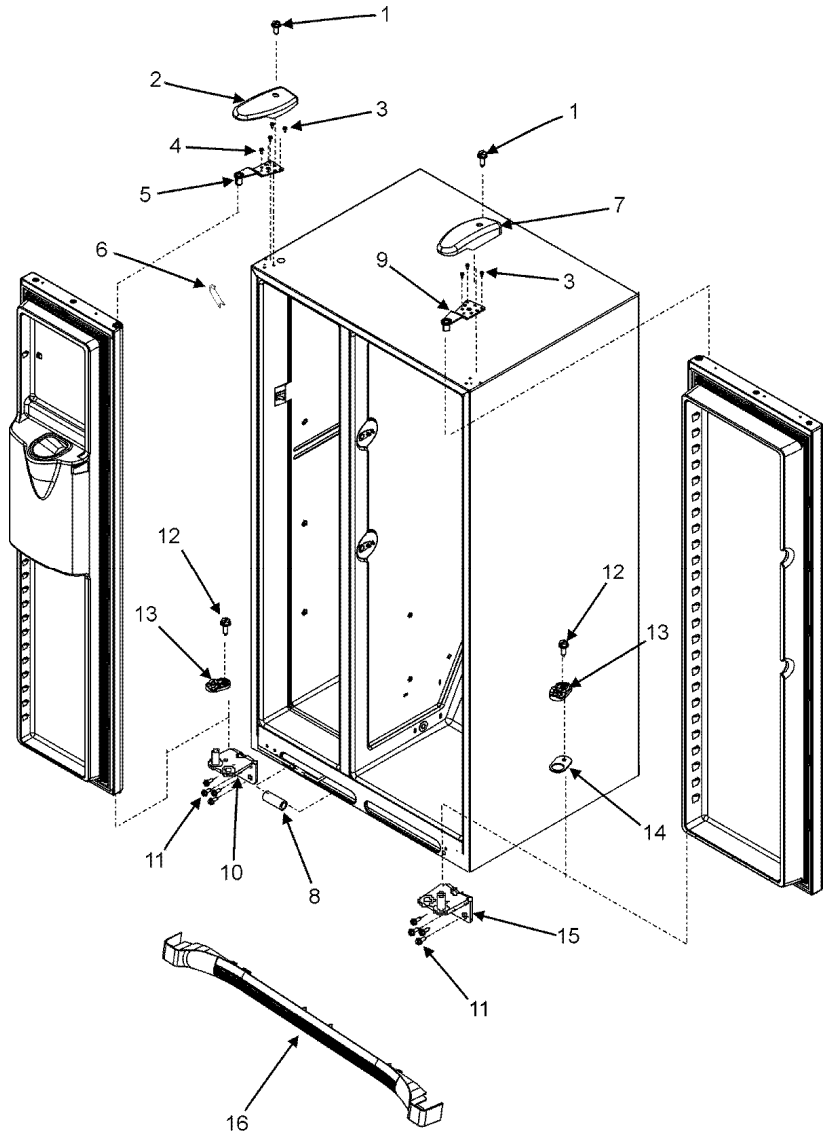

MSD2650KES HANDLES

MSD2650KES HANDLES

1	67006391	HANDLE ASSY., DOOR (STNLS) (S/P)
2	67006113	MOUNT, HANDLE (S/P)
3	67002935	SCREW, MOUNT (S/P)

MSD2650KES HINGES

MSD2650KES HINGES

1	67006521	SCREW (S/P)
2	67003912	COVER, TOP HINGE (LT-BLK) (S/P)
3	67006303	SCREW (S/P)
4	67006487	SCREW (S/P)
5	67006489	HINGE, TOP (LT-BLK) (S/P)
6	67003485	COVER, CORNER (BLK) (S/P)
7	67003913	COVER, TOP HINGE (RT-BLK) (S/P)
8	2300868	UNION, TUBE (5/16``-5/16``) (S/P)
9	67005832	HINGE, TOP (RT-BLK) (S/P)
10	67006685	HINGE, BOTTOM (LT-BLK) (S/P)
11	67006491	SCREW (S/P)
12	67006492	SCREW (S/P)
13	67006493	CLOSURE, DOOR (BLK) (S/P)
14	67005716	SHIM, CLOSURE (BLK) (S/P)
15	67006686	HINGE, BOTTOM (RT-BLK) (S/P)
16	67006687	GRILLE, TOE (BLK) (S/P)
16	12627302	CLIP, TOE GRILLE (S/P)