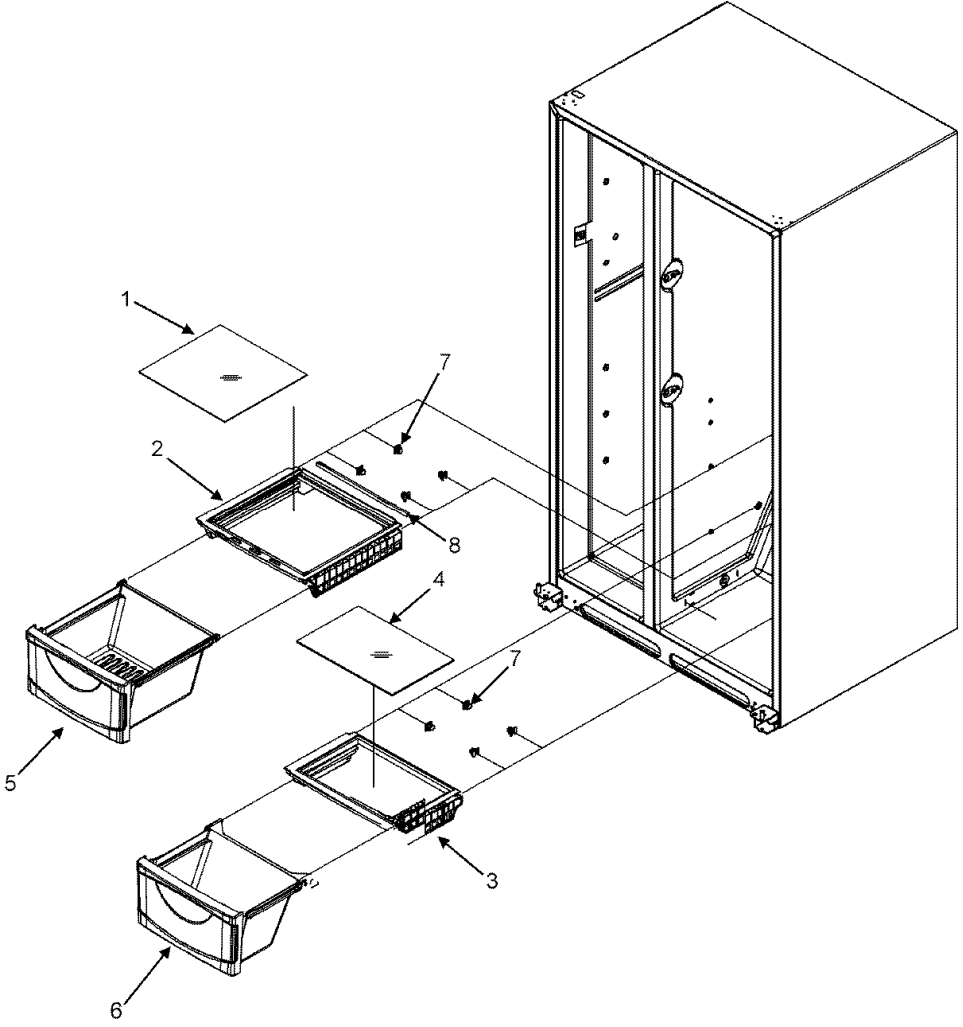

MSD2650KES CRISPER