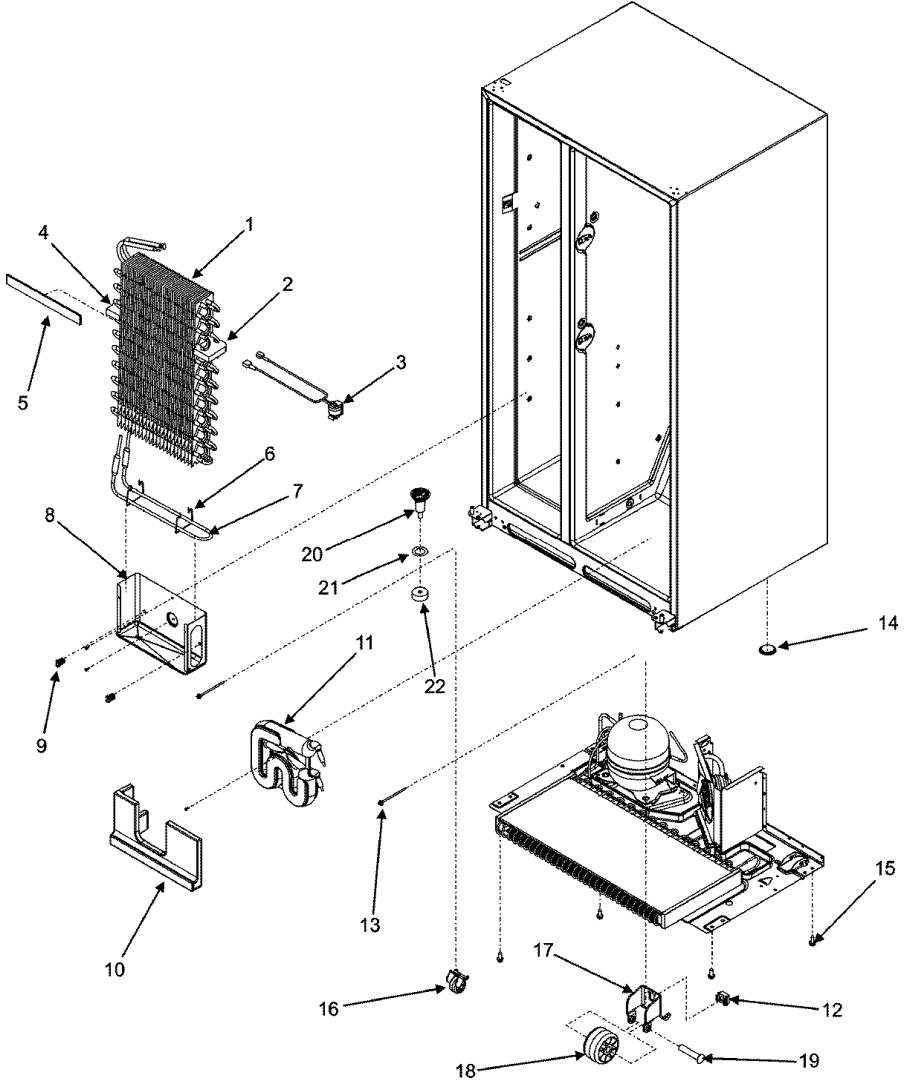

**MSD2650KES EVAPORATOR/FRONT
ROLLERS**