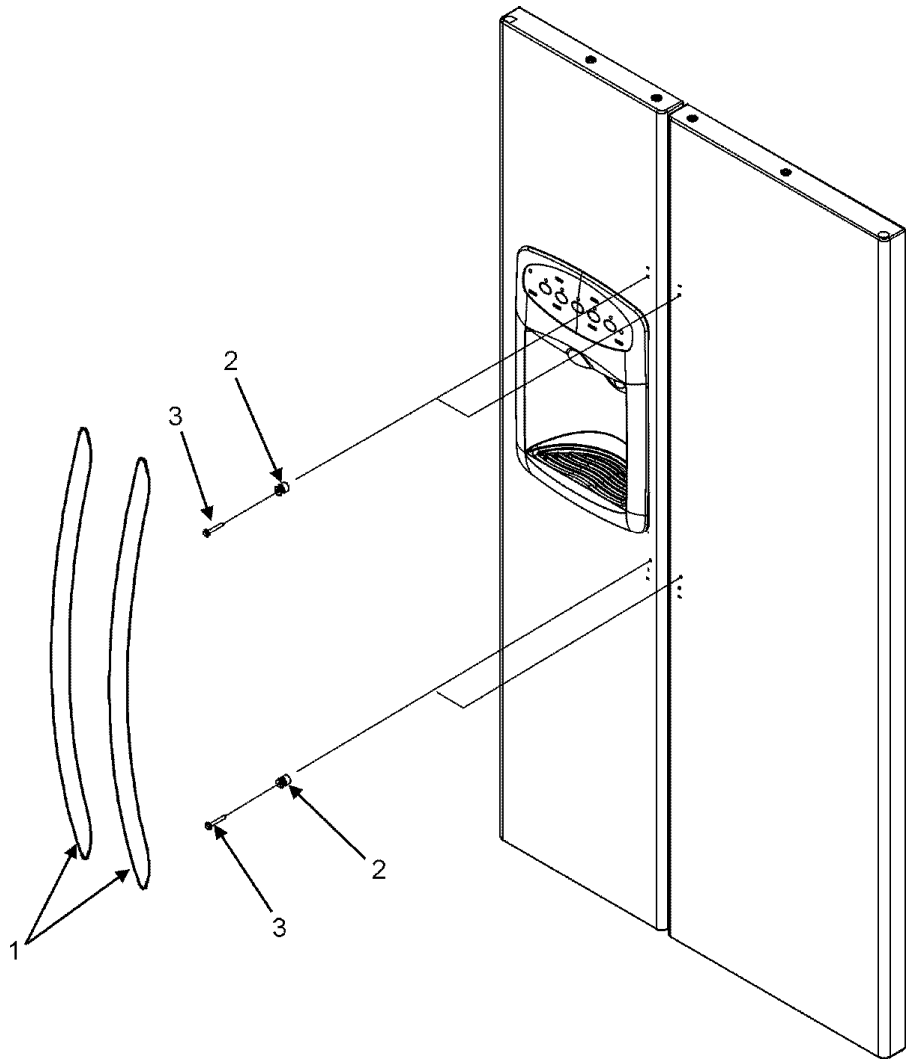

MSD2650KES HANDLES

MSD2650KES HANDLES

1	67006391	HANDLE ASSY., DOOR (STNLS) (S/P)
2	67006113	MOUNT, HANDLE (S/P)
3	67002935	SCREW, MOUNT (S/P)

MSD2650KES HINGES

MSD2650KES HINGES

1	67006521	SCREW (S/P)
2	67003912	COVER, TOP HINGE (LT-BLK) (S/P)
3	67006303	SCREW (S/P)
4	67006487	SCREW (S/P)
5	67006489	HINGE, TOP (LT-BLK) (S/P)
6	67003485	COVER, CORNER (BLK) (S/P)
7	67003913	COVER, TOP HINGE (RT-BLK) (S/P)
8	2300868	UNION, TUBE (5/16``-5/16``) (S/P)
9	67005832	HINGE, TOP (RT-BLK) (S/P)
10	67006685	HINGE, BOTTOM (LT-BLK) (S/P)
11	67006491	SCREW (S/P)
12	67006492	SCREW (S/P)
13	67006493	CLOSURE, DOOR (BLK) (S/P)
14	67005716	SHIM, CLOSURE (BLK) (S/P)
15	67006686	HINGE, BOTTOM (RT-BLK) (S/P)
16	67006687	GRILLE, TOE (BLK) (S/P)
16	12627302	CLIP, TOE GRILLE (S/P)