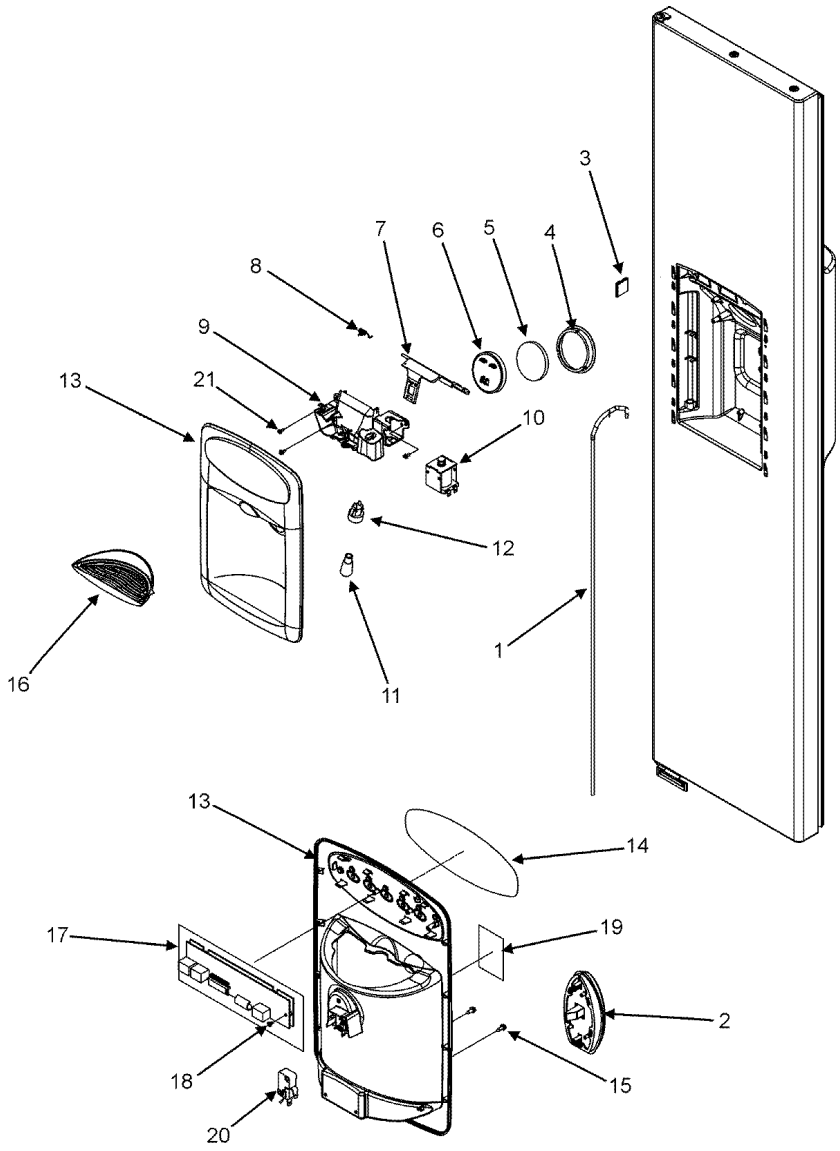

MSD2650KES FOUNTAIN