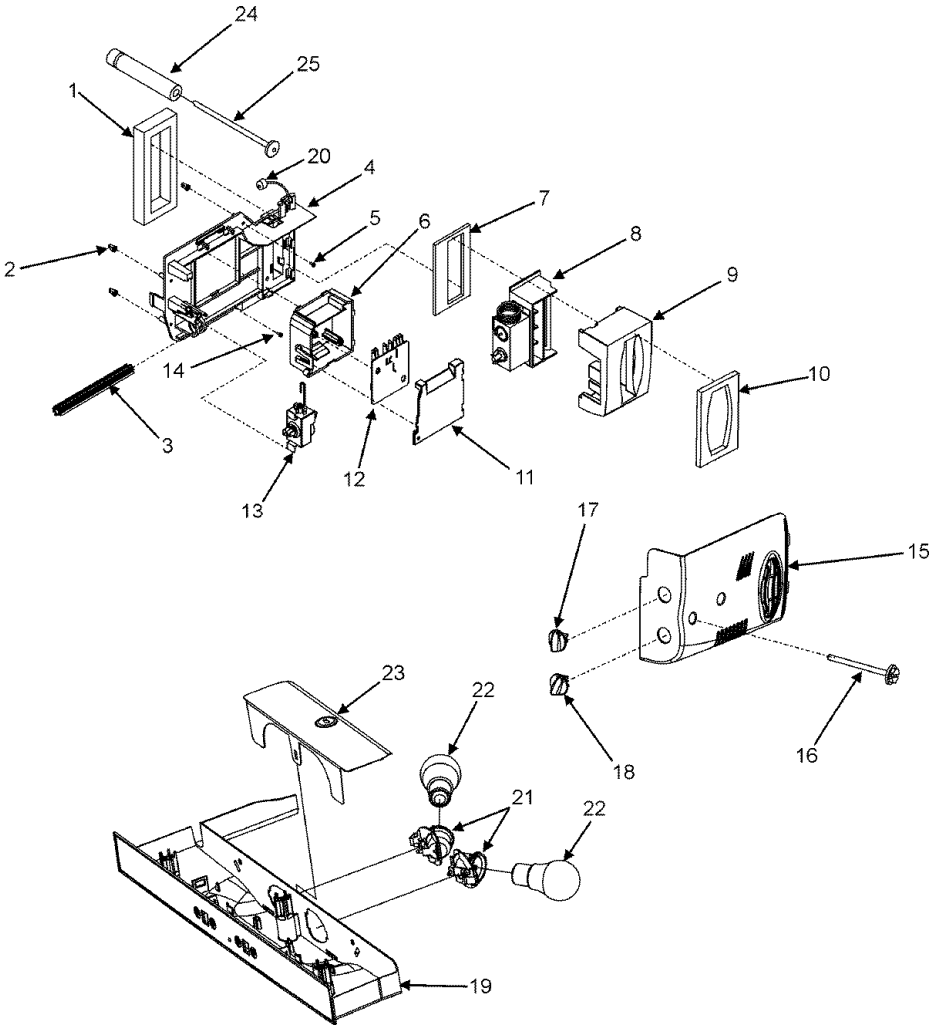

MSD2650KES COMPRESSOR

MSD2650KES COMPRESSOR

1	67006432	SCREW, SHOULDER (S/P)
2	12002726	COMPRESSOR KIT (S/P)
3	67006433	SCREW (S/P)
4	67005560	OVERLOAD/RELAY W/CAPACITOR (S/P)
5	67004848	PAN, DRAIN (S/P)
6	67003493	GROMMET, COMPRESSOR (S/P)
7	61003832	SEAL (S/P)
8	67004432	MOTOR, CONDENSER FAN (S/P)
9	67006425	SCREW, SM (S/P)
10	12866903	TUBE, DISCHARGE (S/P)
11	67005680	GROMMET, CONDENSER (S/P)
12	12457108	PAN, BASE (S/P)
13	12576801	STRAP, BALE (S/P)
14	61004743	GROMMET, BRACKET (S/P)
15	67002235	BLOCK-EPS COND (S/P)
15	67006131	CONDENSER (S/P)
16	67001090	SHROUD, CONDENSER FAN DESCONTINUADO
17	67004952	BLADE, COND FAN (S/P)
18	67004953	BRACKET, COND MOTOR (S/P)
19	67004954	SCREW (S/P)
20	67005149	ROLLER (S/P)
21	67006434	AXLE, ROLLER (S/P)
22	67004955	HARNESS, MC (S/P)

MSD2650KES CONTROLS

MSD2650KES CONTROLS

1	67004031	GASKET, DAMPER (S/P)
2	M0580205	GROMMET, SCREW (S/P)
3	12571801	EXTENSION, KNOB (S/P)
4	12750301	BRACKET, CONTROL (S/P)
5	M0216539	SCREW (S/P)
6	12624801	BOX, DEFROST CONTROL (S/P)
7	12582801	GASKET, DAMPER (S/P)
8	12571701	CONTROL, DAMPER (S/P)
9	12604201	INSULATION, DAMPER (S/P)
10	12582901	GASKET, CONTROL COVER (S/P)
11	12624901	COVER, DEFROST CONTROL (S/P)
12	67004704	BOARD, ADAPT DEFROST (S/P)
13	67005335	CONTROL, FZ TEMP (S/P)
14	67006287	SCREW (S/P)
15	12571216	COVER, CONTROL (S/P)
16	M0231426	SCREW (S/P)
17	12581101	KNOB, CONTROL (S/P)
18	12581102	KNOB, CONTROL (S/P)
19	67006415	SCREW (S/P)
19	12889101	HOUSING, FRZ. CONTROL (S/P)
20	67005935	GASKET, DAMPER TUBE (S/P)
21	67002216	SOCKET, LIGHT (S/P)
22	10664502	BULB, LIGHT (40 WATT) (S/P)
23	67005038	REFLECTOR, LIGHT (S/P)
24	12847901	INSULATION, TUBING (S/P)
25	67005936	TUBE, FZ CONTROL (S/P)
26	67004154	HARNESS, CONTROL (S/P)
27	67006714	HARNESS, REFRIG LIGHTS (S/P)