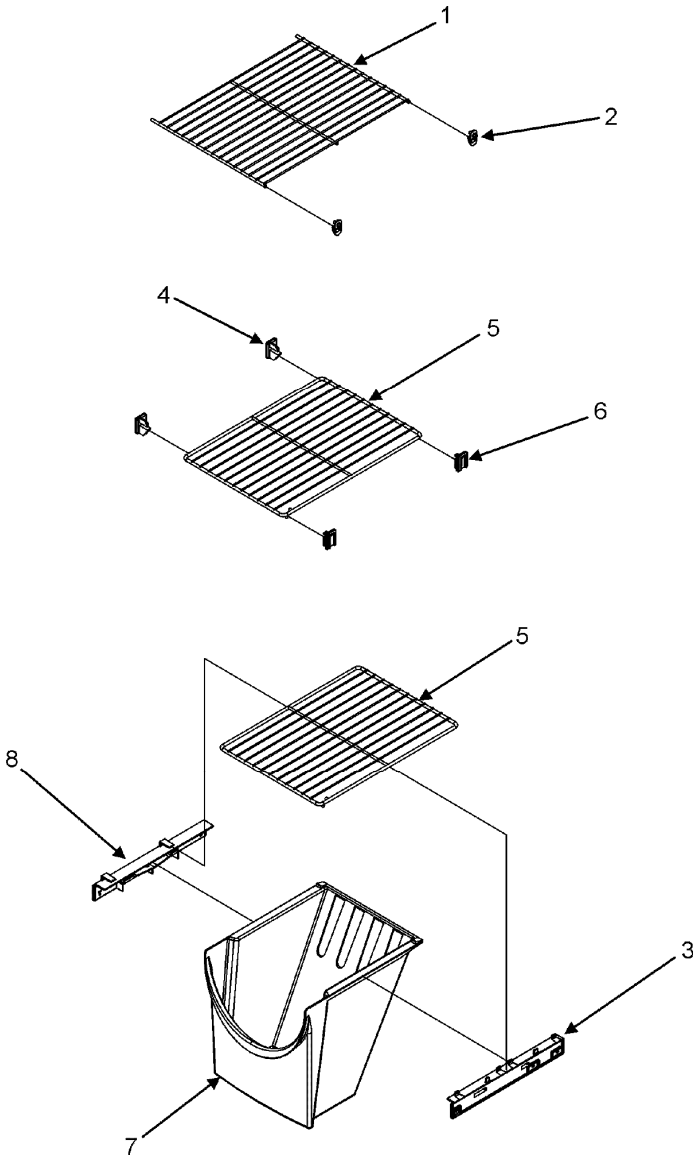

MSD2650KES FREEZER SHELVES