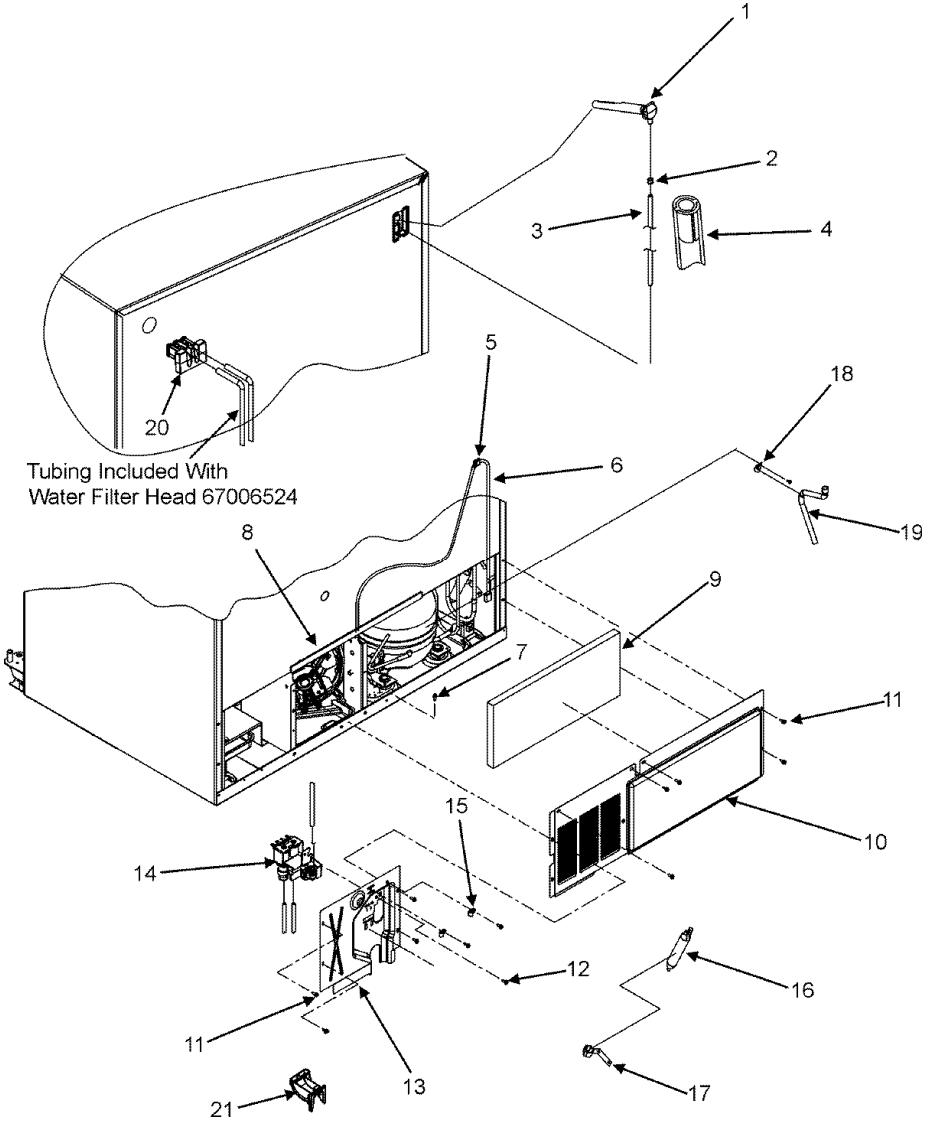

Distribuidor Autorizado

SurteRápido.com

Venta de Refacciones
Electrodomesticas

MSD2650KES CABINET BACK

MSD2650KES CABINET BACK

1	67003576	ELBOW, FILL TUBE (S/P)
2	M0114003	CLIP, SPEED (S/P)
3	67003360	TUBE, PLASTIC (S/P)
4	A3223101	INSERT, PLASTIC TUBE (S/P)
5	M0104106	CLIP (S/P)
6	67006506	CORD, POWER (S/P)
7	67006433	SCREW (S/P)
8	B5759649	GASKET, MC BACK (S/P)
9	67003796	FIBER, ACOUSTIC (S/P)
10	67006101	COVER, MC BACK (S/P)
11	67006425	SCREW, SM (S/P)
12	67006841	SCREW (S/P)
13	67004098	COVER, WATER VALVE (S/P)
14	67006531	VALVE, DUAL WATER (S/P)
15	2221070	CLAMP, TUBE (S/P)
16	B2150504	DRIER (S/P)
17	10547002	CLIP, DRIER (S/P)
17	67002525	SCREW, SELF DRILL (S/P)
18	M0220621	SCREW (S/P)
18	67006842	CLAMP (S/P)
19	12580401	TUBE, DRAIN (S/P)
20	12777701	BLOCK, FILTER (S/P)
21	67004101	SWEEP, DUAL TUBE (S/P)
22	67004102	TRACK, WATERLINE (S/P)