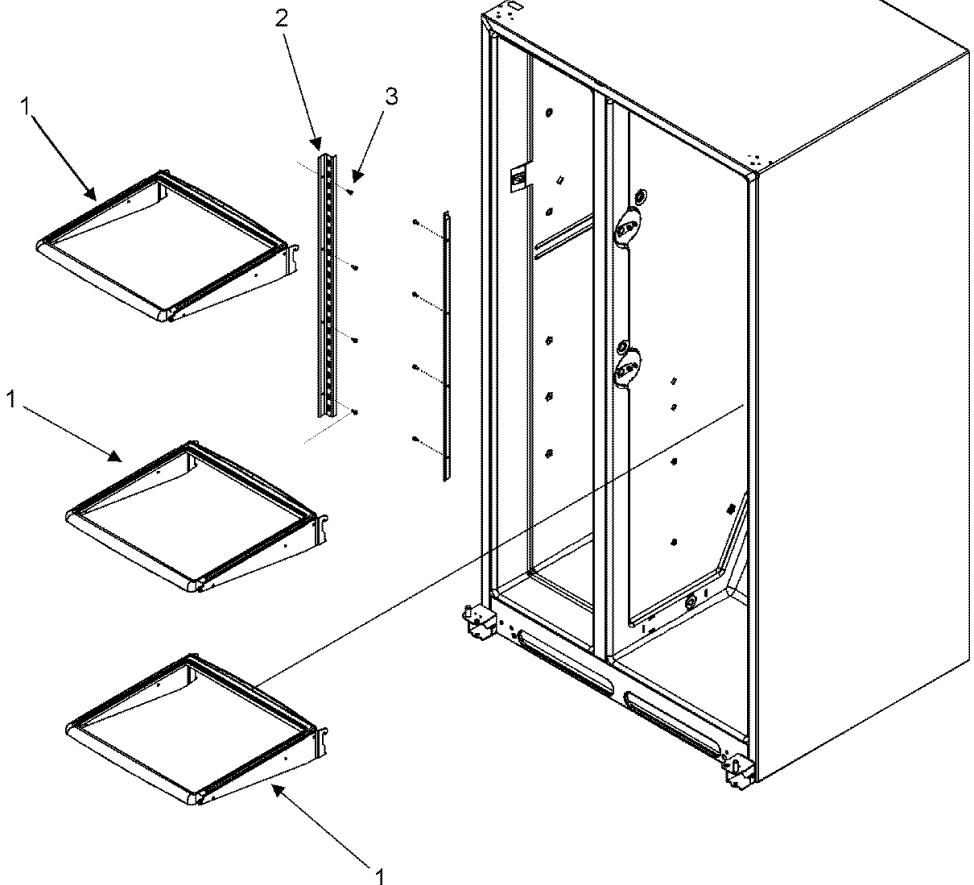

MSD2650KES REFRIGERATOR SHELVES