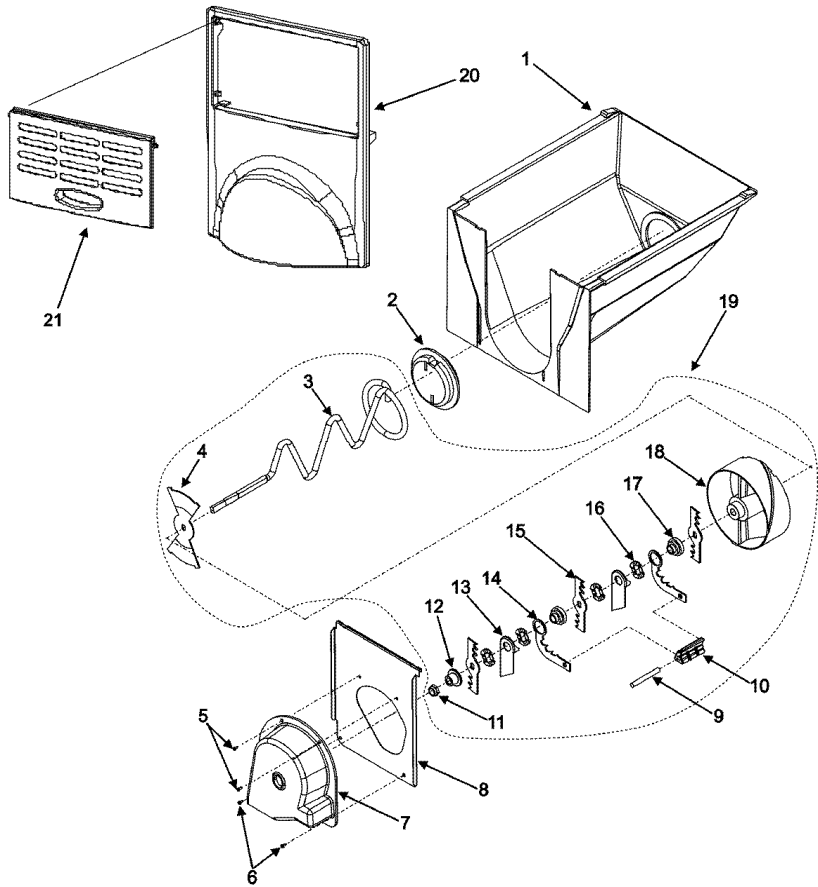

MSD2650KES ICE BUCKET