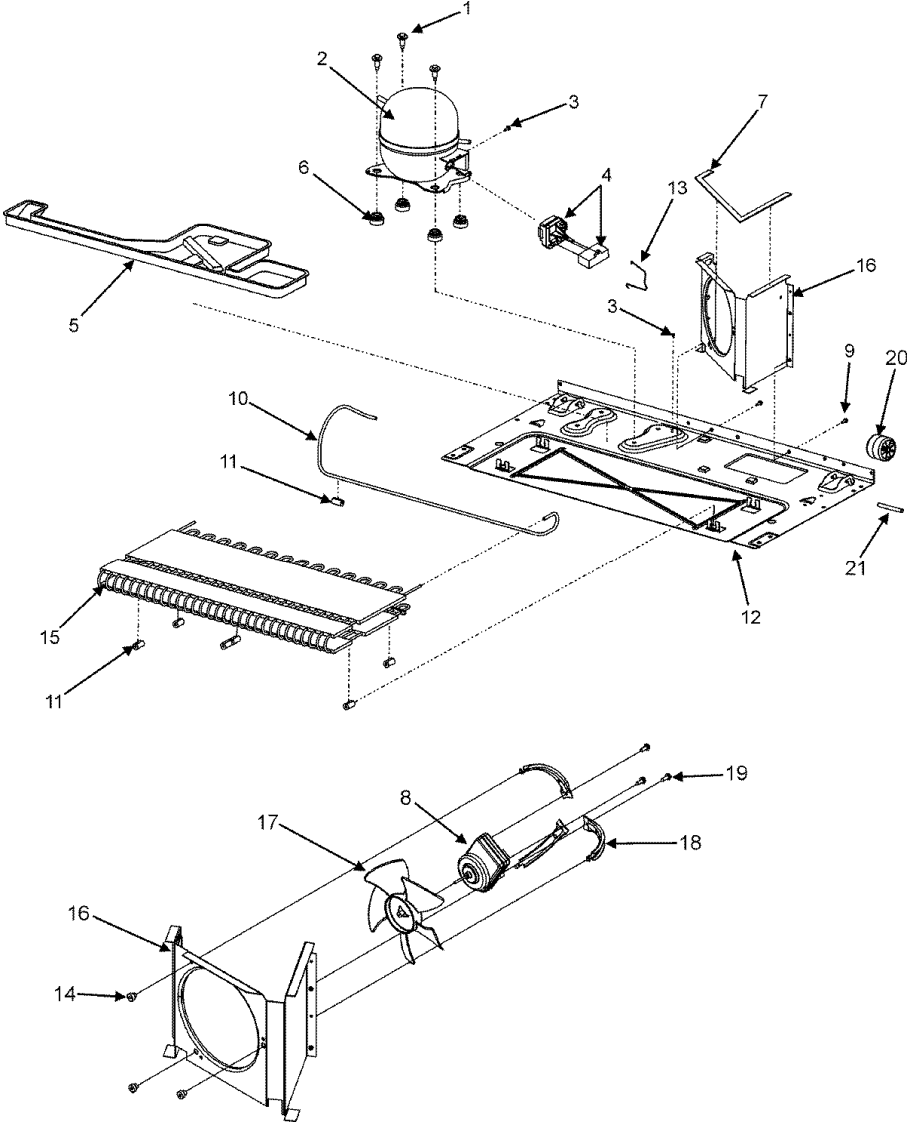

Distribuidor Autorizado

SurteRápido.com

Venta de Refacciones
Electrodomesticas

MSD2650KES CABINET BACK

MSD2650KES CABINET BACK

1	67003576	ELBOW, FILL TUBE (S/P)
2	M0114003	CLIP, SPEED (S/P)
3	67003360	TUBE, PLASTIC (S/P)
4	A3223101	INSERT, PLASTIC TUBE (S/P)
5	M0104106	CLIP (S/P)
6	67006506	CORD, POWER (S/P)
7	67006433	SCREW (S/P)
8	B5759649	GASKET, MC BACK (S/P)
9	67003796	FIBER, ACOUSTIC (S/P)
10	67006101	COVER, MC BACK (S/P)
11	67006425	SCREW, SM (S/P)
12	67006841	SCREW (S/P)
13	67004098	COVER, WATER VALVE (S/P)
14	67006531	VALVE, DUAL WATER (S/P)
15	2221070	CLAMP, TUBE (S/P)
16	B2150504	DRIER (S/P)
17	10547002	CLIP, DRIER (S/P)
17	67002525	SCREW, SELF DRILL (S/P)
18	M0220621	SCREW (S/P)
18	67006842	CLAMP (S/P)
19	12580401	TUBE, DRAIN (S/P)
20	12777701	BLOCK, FILTER (S/P)
21	67004101	SWEEP, DUAL TUBE (S/P)
22	67004102	TRACK, WATERLINE (S/P)

MSD2650KES COMPRESSOR

MSD2650KES COMPRESSOR

1	67006432	SCREW, SHOULDER (S/P)
2	12002726	COMPRESSOR KIT (S/P)
3	67006433	SCREW (S/P)
4	67005560	OVERLOAD/RELAY W/CAPACITOR (S/P)
5	67004848	PAN, DRAIN (S/P)
6	67003493	GROMMET, COMPRESSOR (S/P)
7	61003832	SEAL (S/P)
8	67004432	MOTOR, CONDENSER FAN (S/P)
9	67006425	SCREW, SM (S/P)
10	12866903	TUBE, DISCHARGE (S/P)
11	67005680	GROMMET, CONDENSER (S/P)
12	12457108	PAN, BASE (S/P)
13	12576801	STRAP, BALE (S/P)
14	61004743	GROMMET, BRACKET (S/P)
15	67002235	BLOCK-EPS COND (S/P)
15	67006131	CONDENSER (S/P)
16	67001090	SHROUD, CONDENSER FAN DESCONTINUADO
17	67004952	BLADE, COND FAN (S/P)
18	67004953	BRACKET, COND MOTOR (S/P)
19	67004954	SCREW (S/P)
20	67005149	ROLLER (S/P)
21	67006434	AXLE, ROLLER (S/P)
22	67004955	HARNESS, MC (S/P)