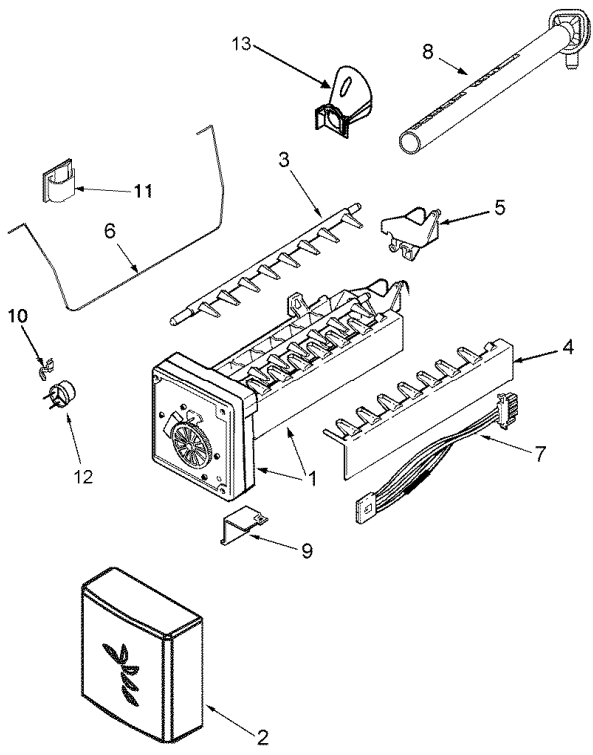

MSD2650KES ICE MAKER