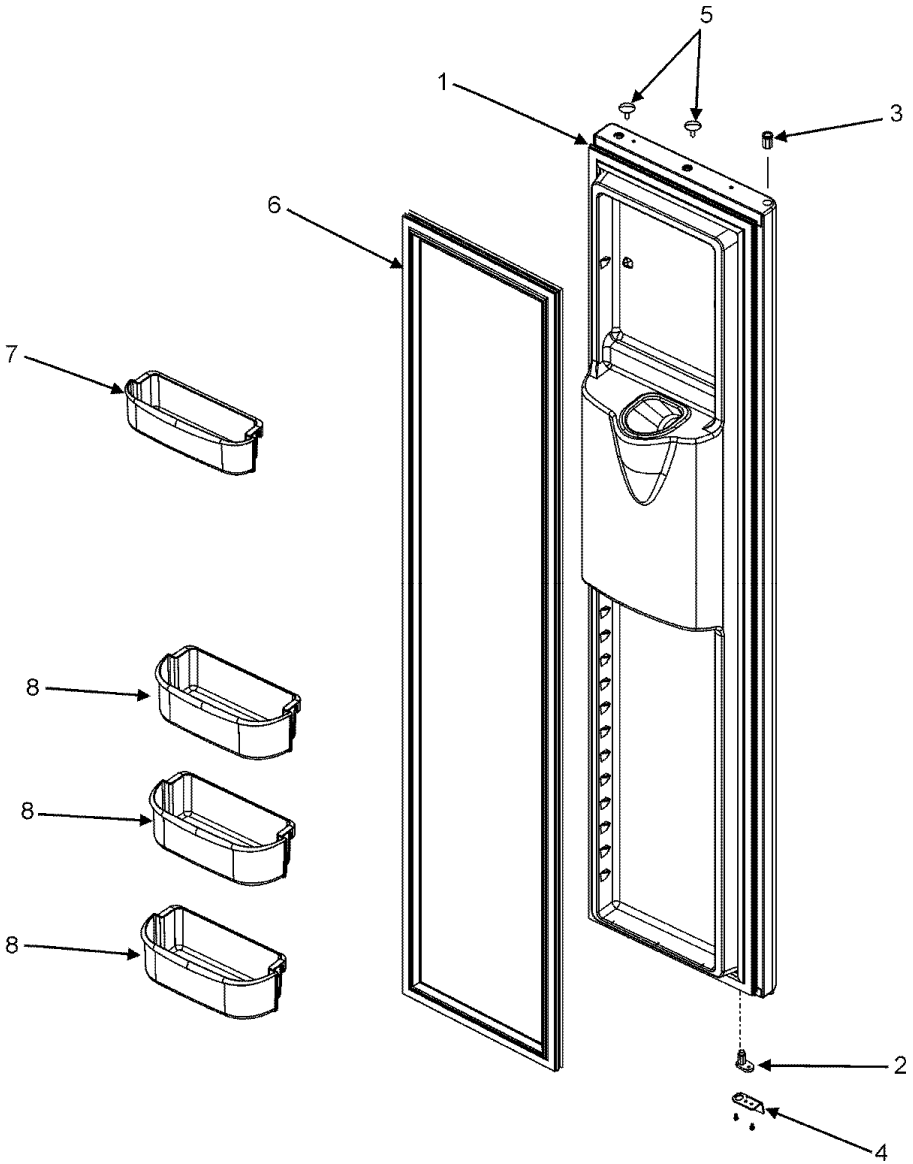

MSD2650KES FREEZER DOOR