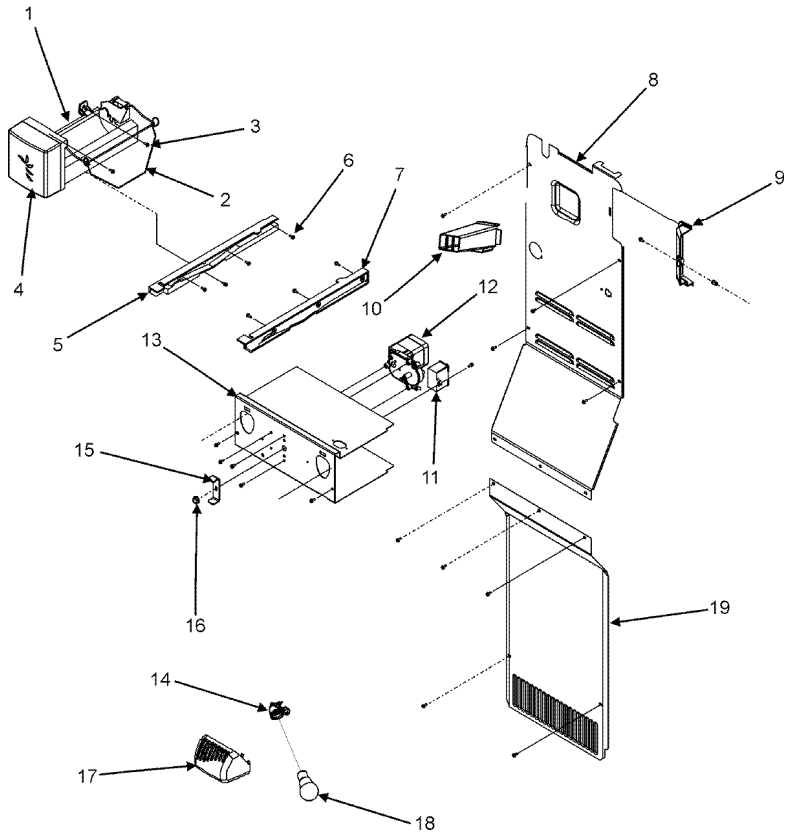

**MSD2650KES FREEZER
COMPARTMENT**