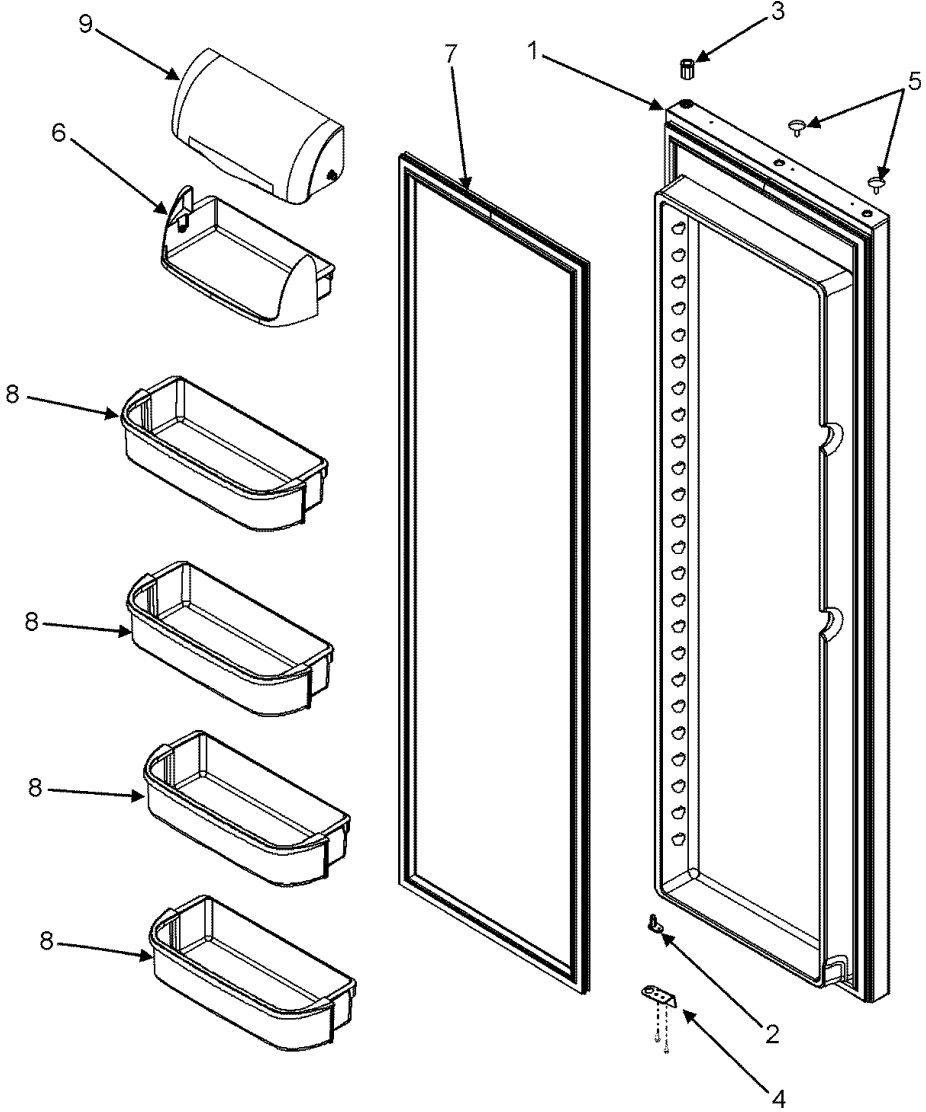

MSD2650KES REFRIGERATOR DOOR