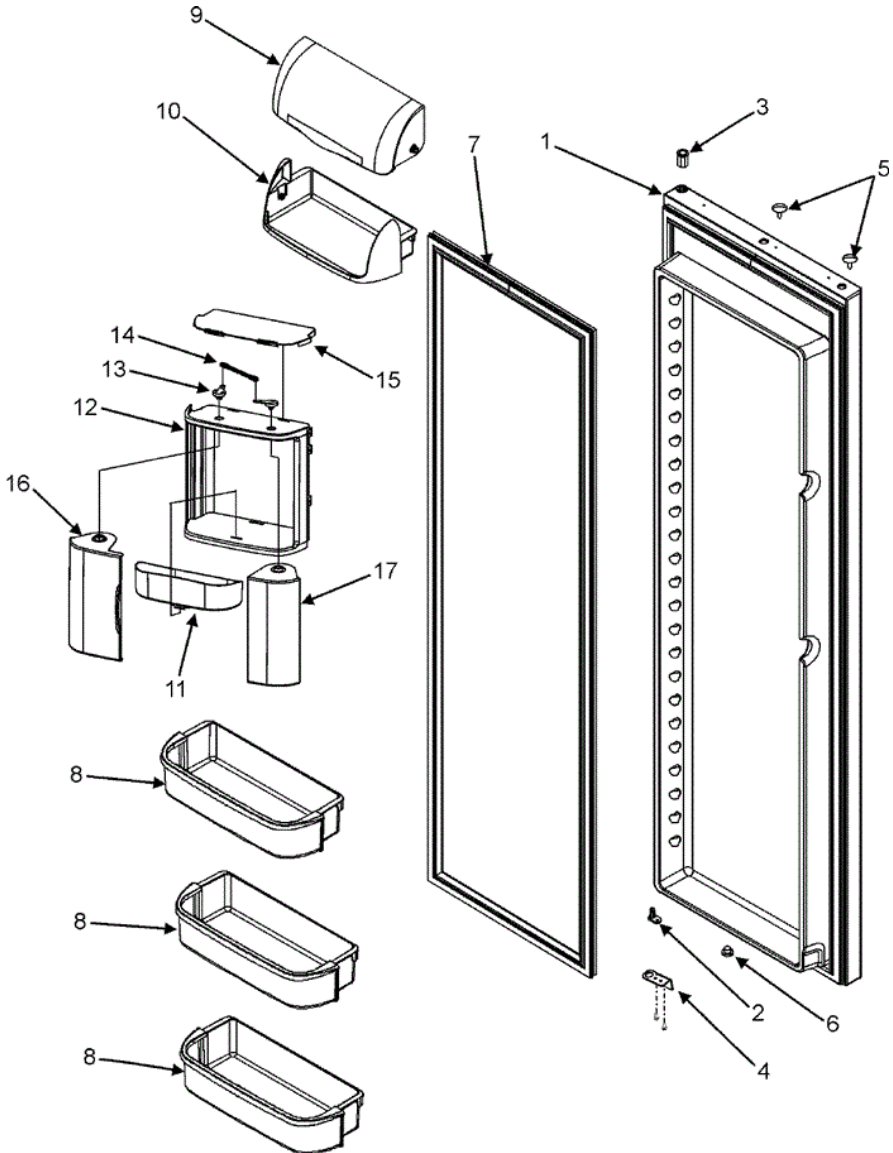

MSD2652KES REFRIGERATOR DOOR