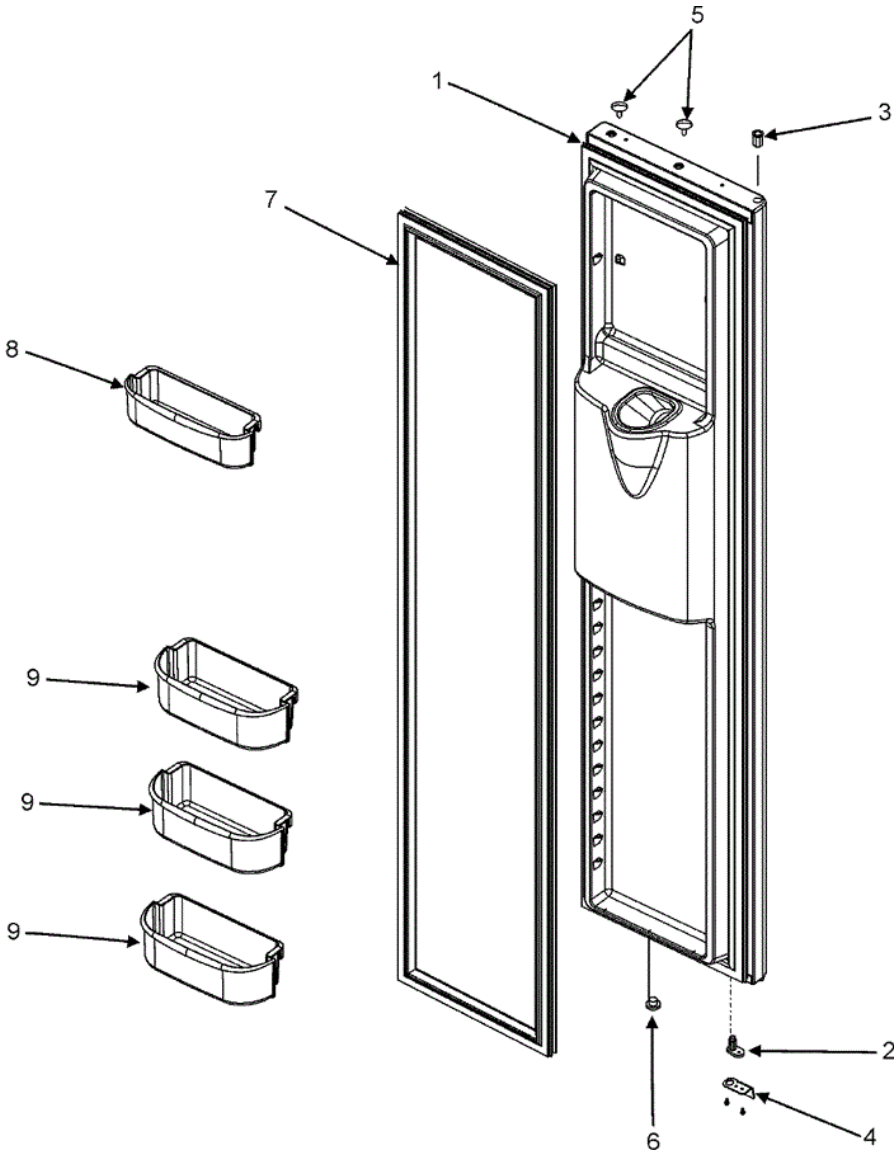

MSD2652KES FREEZER DOOR