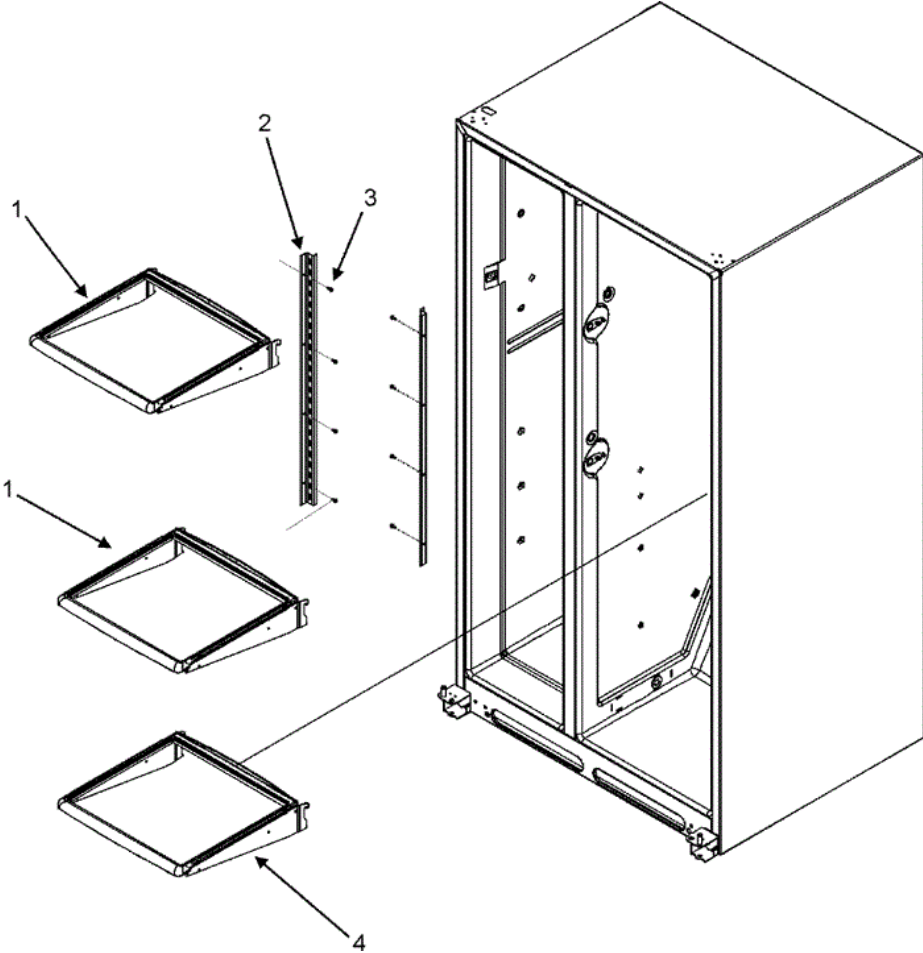

**MSD2652KES REFRIGERATOR
SHELVES**