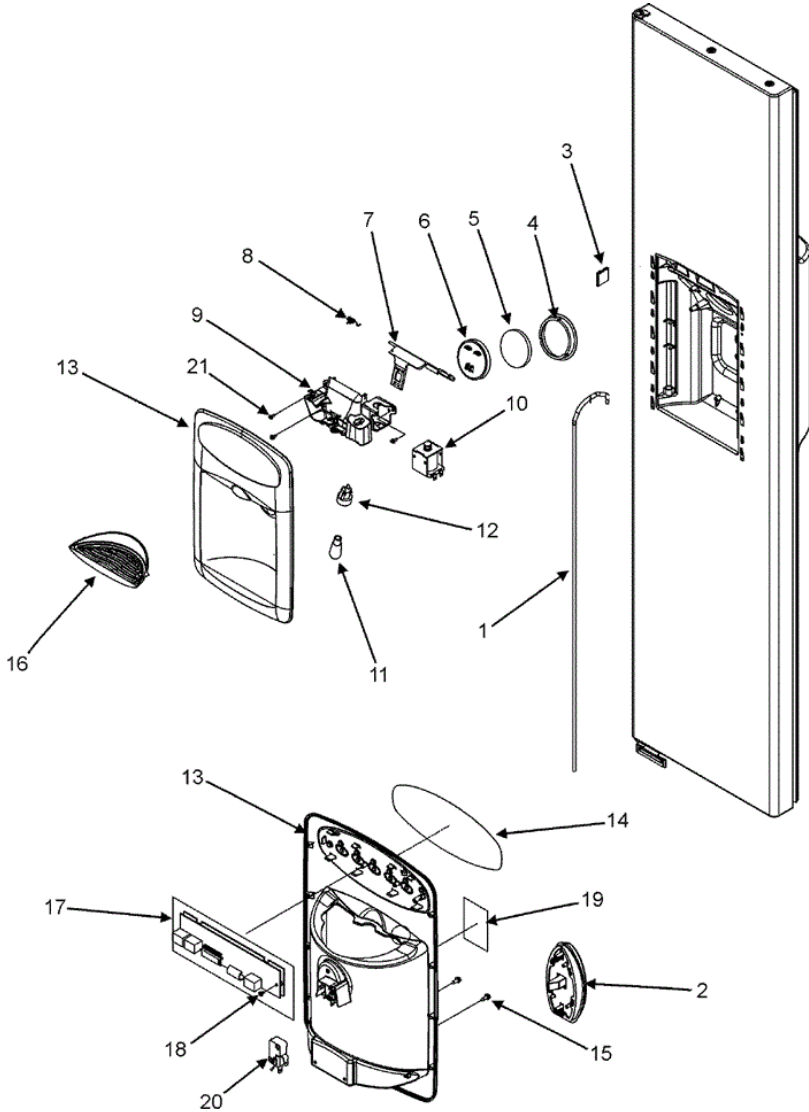

MSD2652KES FOUNTAIN