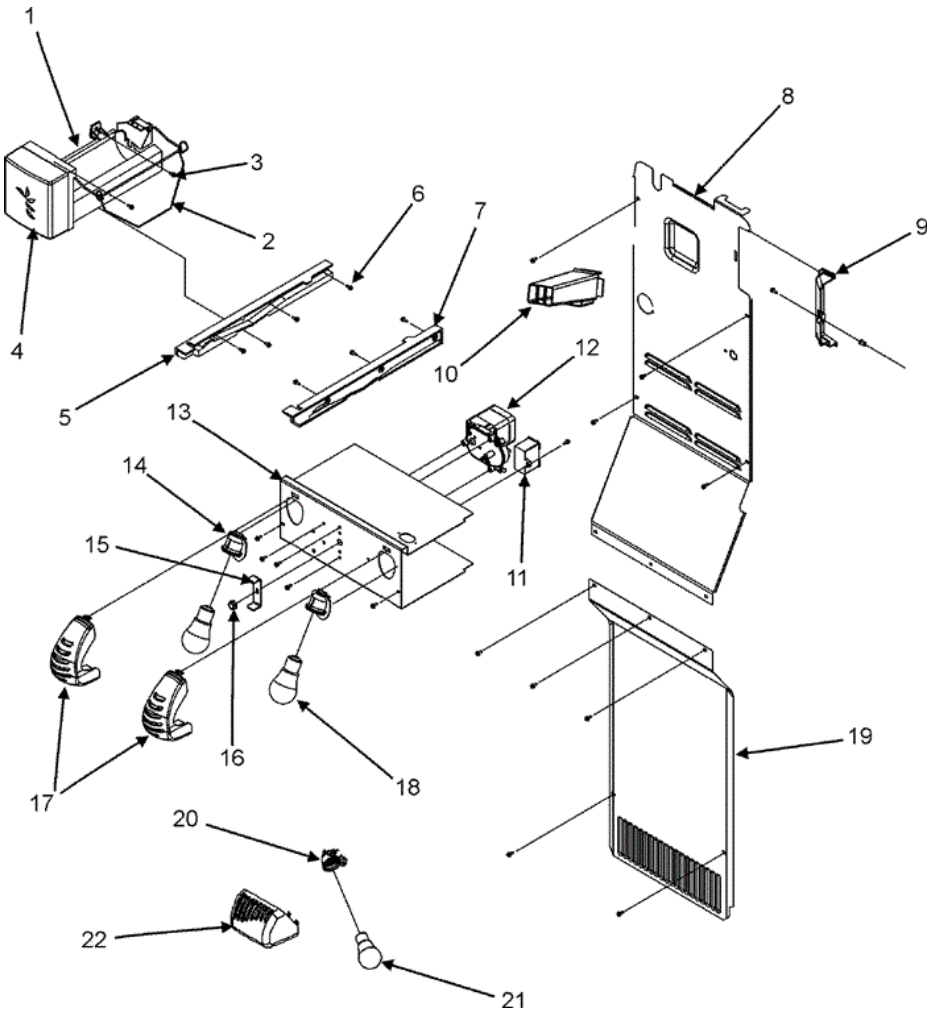

MSD2652KES FREEZER COMPART