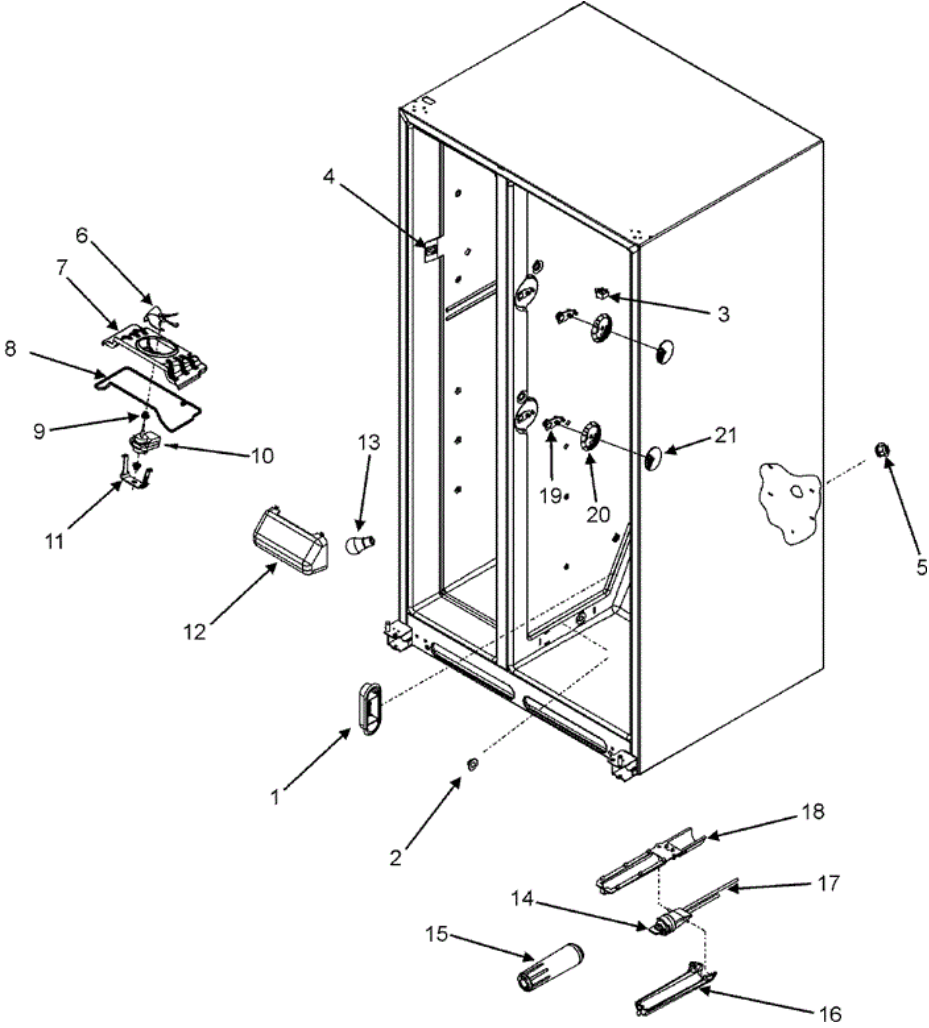

MSD2652KES EVAP FAN