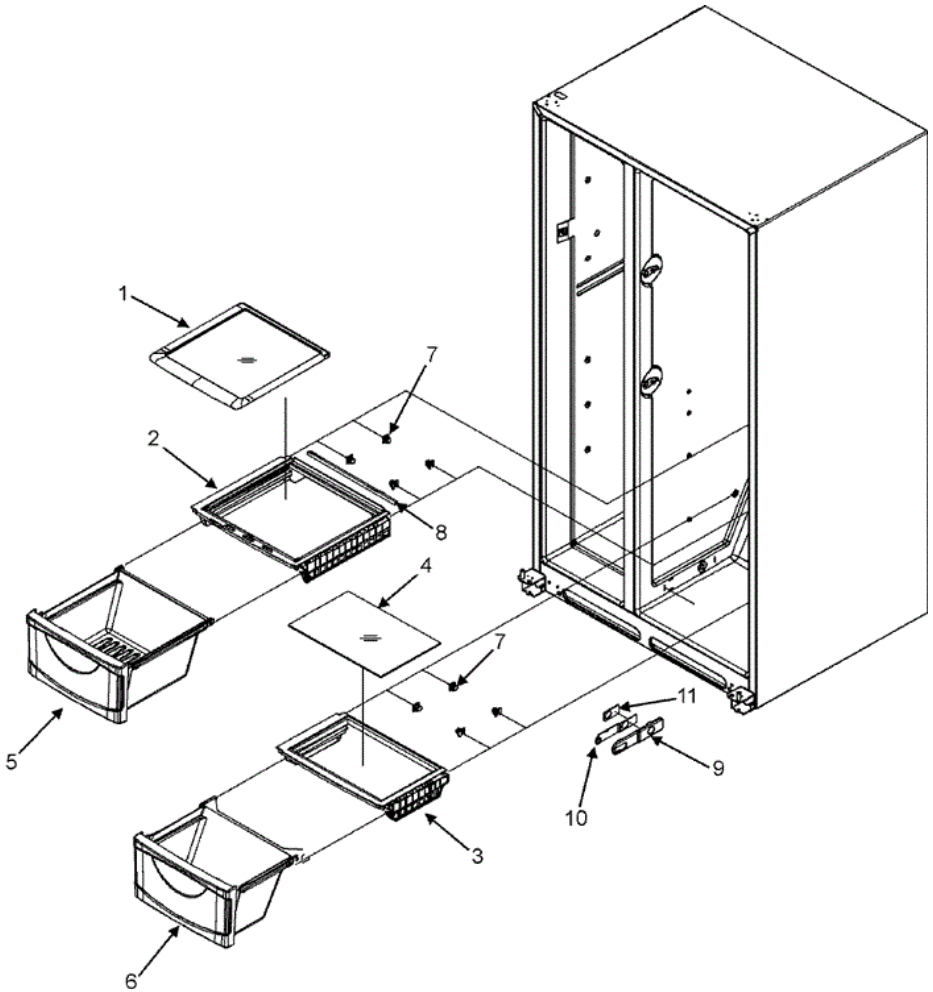

MSD2652KES CONTROLS

MSD2652KES CONTROLS

1	67004031	50	GASKET, DAMPER
2	M0580205	50	GROMMET, SCREW
3	12571801	50	EXTENSION, KNOB
4	67002981	50	BRACKET, CONTROL
5	M0216539	50	SCREW
6	12624801	50	BOX, DEFROST CONTROL
7	12582801	50	GASKET, DAMPER
8	67003519	50	CONTROL, DAMPER
9	12604201	50	INSULATION, DAMPER
10	12582901	50	GASKET, CONTROL COVER
11	12624901	50	COVER, DEFROST CONTROL
12	67004704	50	BOARD, ADAPT DEFROST
13	67005335	50	CONTROL, FZ TEMP
14	67006287	50	SCREW
15	67004158	50	COVER, CONTROL
16	M0231426	50	SCREW
17	12581101	50	KNOB, CONTROL
18	12581102	50	KNOB, CONTROL
19	67005813	50	HOUSING, FRZ. CONTROL
19	67006415	50	SCREW
20	67004241	50	OVERLAY
21	Y12570701	50	SOCKET, LIGHT
22	67003883	50	BULB, LIGHT
23	67005038	50	REFLECTOR, LIGHT
24	67004185	50	INSULATION, TUBING
25	67005936	50	TUBE, FZ CONTROL
26	67004154	50	HARNESS, CONTROL
27	67006714	50	HARNESS, REFRIG LIGHTS

MSD2652KES CRISPER

MSD2652KES CRISPER

1	67004130	50	SHELF, CRISPER TOP
2	67004352	50	FRAME, LG CRISPER SHELF
3	67004247	50	FRAME, MEAT SHELF
4	67004132	50	GLASS, MEAT SHELF
5	67005803	50	PAN, LG CRISPER
6	67004351	50	PAN ASSY., MEAT
7	12603701	50	SUPPORT, CRISPER FRAME
8	67004249	50	SEAL, CRISPER FRAME (REAR)
9	67004175	50	HOUSING, TEMP. CONTROL
10	67004176	50	SLIDE, TEMP. CONTROL
11	67004177	50	GASKET, TEMP. CONTROL