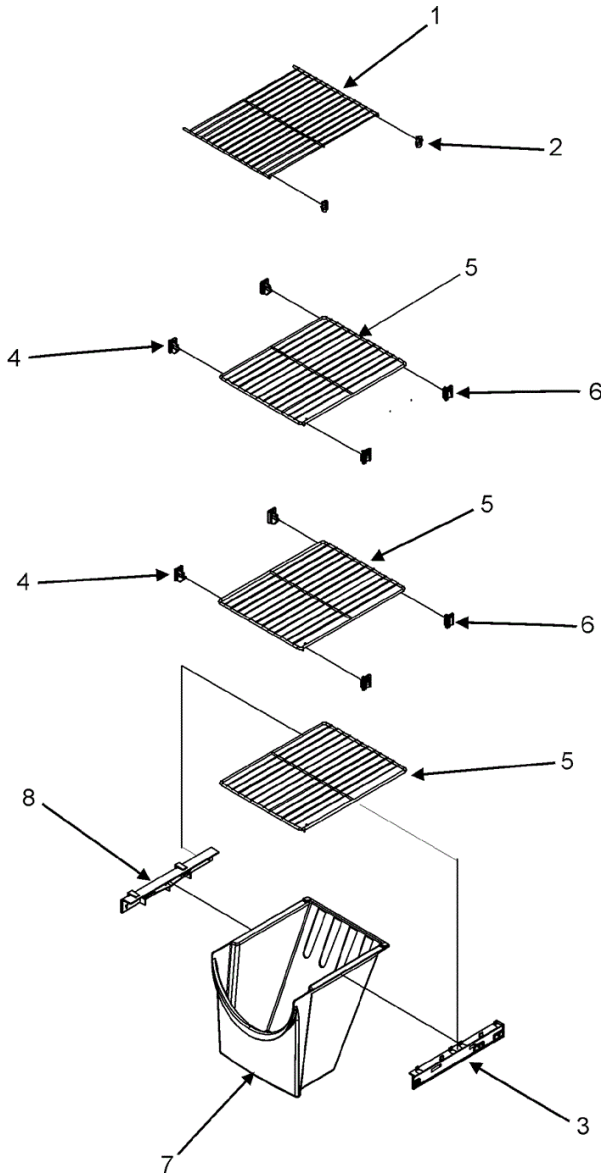

MSD2652KES FREEZER SHELVES