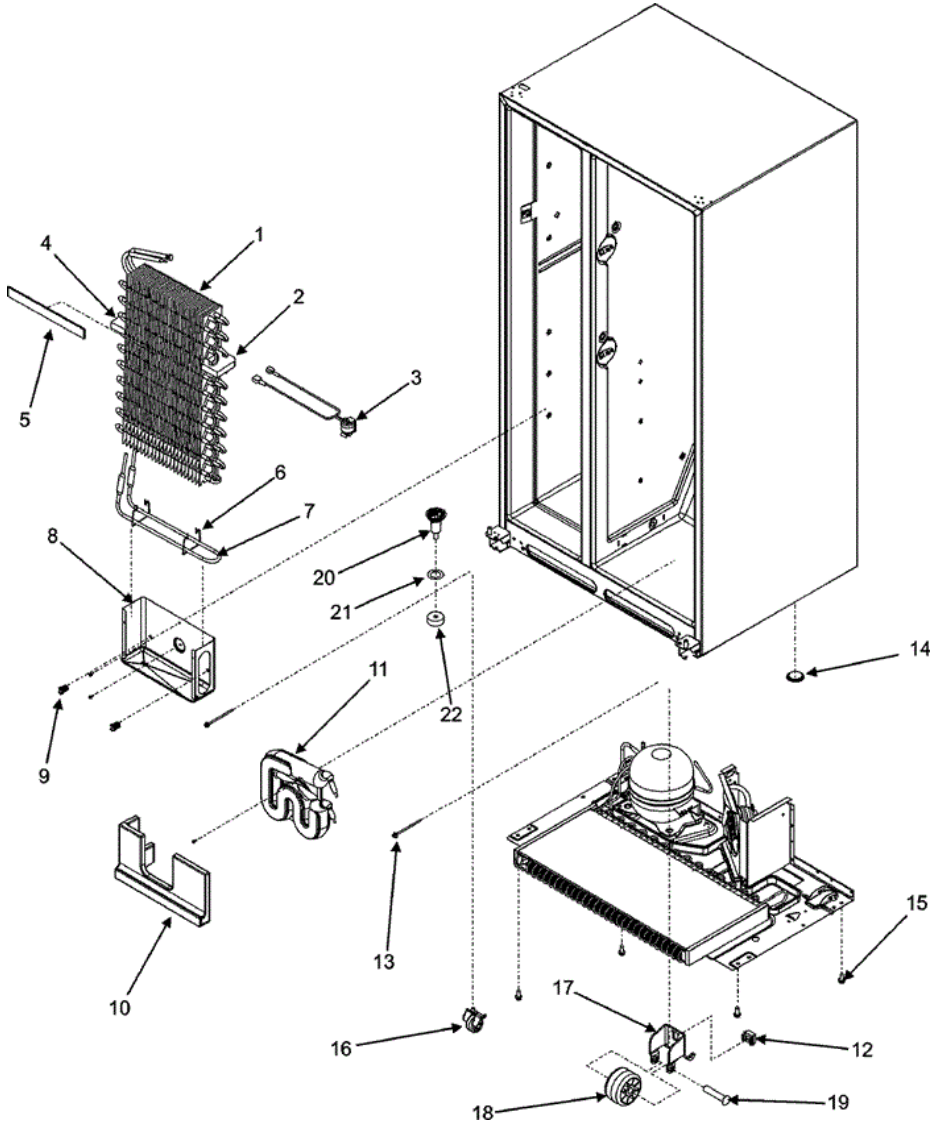

MSD2652KES EVAPORATOR