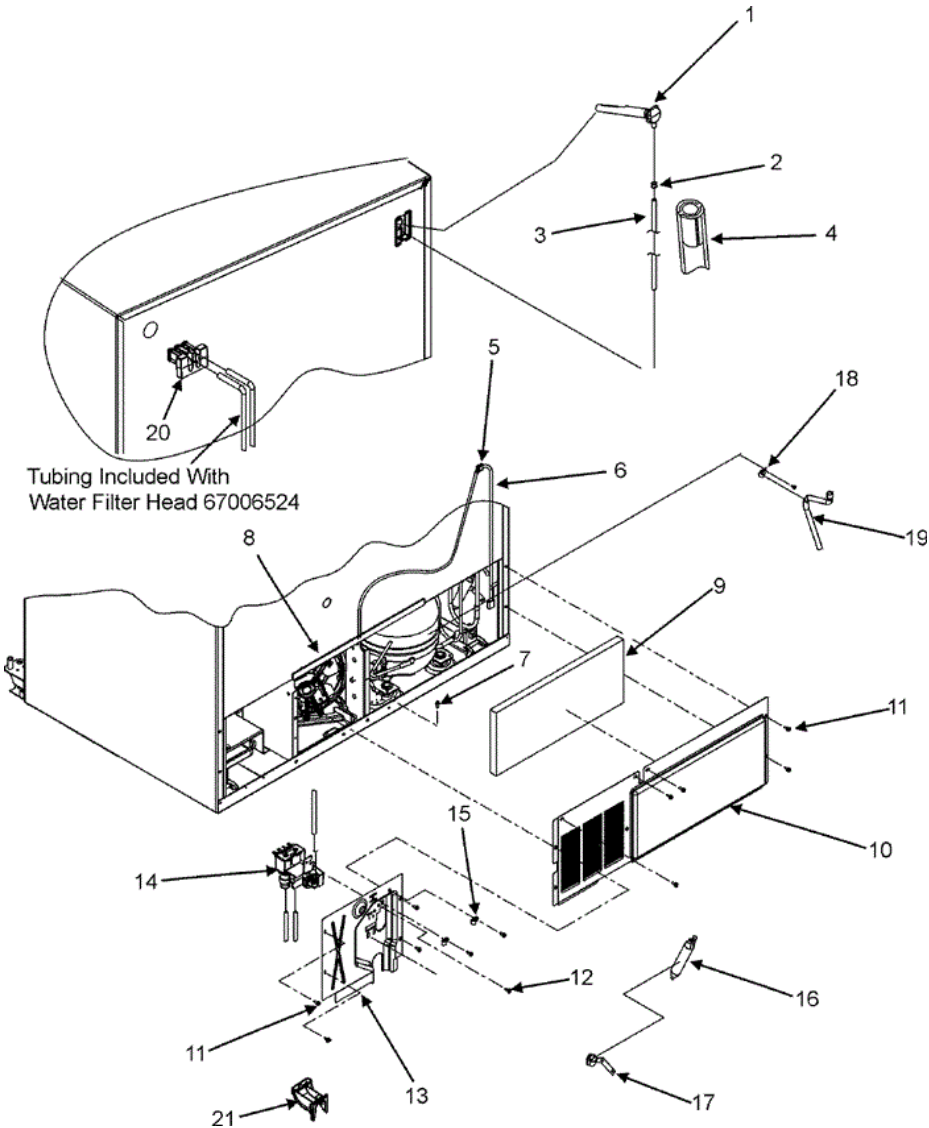

MSD2652KES CABINET

MSD2652KES CABINET

1	67003576	50	ELBOW, FILL TUBE
2	M0114003	50	CLIP, SPEED
3	67003360	50	TUBE, PLASTIC
4	A3223101	50	INSERT, PLASTIC TUBE
5	M0104106	50	CLIP
6	67006506	50	CORD, POWER
7	67006433	50	SCREW
8	B5759649	50	GASKET, MC BACK
9	67003796	50	FIBER, ACOUSTIC
10	67006101	50	COVER, MC BACK
11	67006425	50	SCREW, SM
12	67006841	50	SCREW
13	67004098	50	COVER, WATER VALVE
14	67006531	50	VALVE, DUAL WATER
15	M0108105	50	CLAMP, TUBE
16	B2150504	50	DRIER
17	10547002	50	CLIP, DRIER
17	67002525	50	SCREW, SELF DRILL
18	67006842	50	CLAMP
18	M0220621	50	SCREW
19	12580401	50	TUBE, DRAIN
20	67004092	50	BLOCK, FILTER
21	67004101	50	SWEEP, DUAL TUBE
22	67004102	50	TRACK, WATERLINE