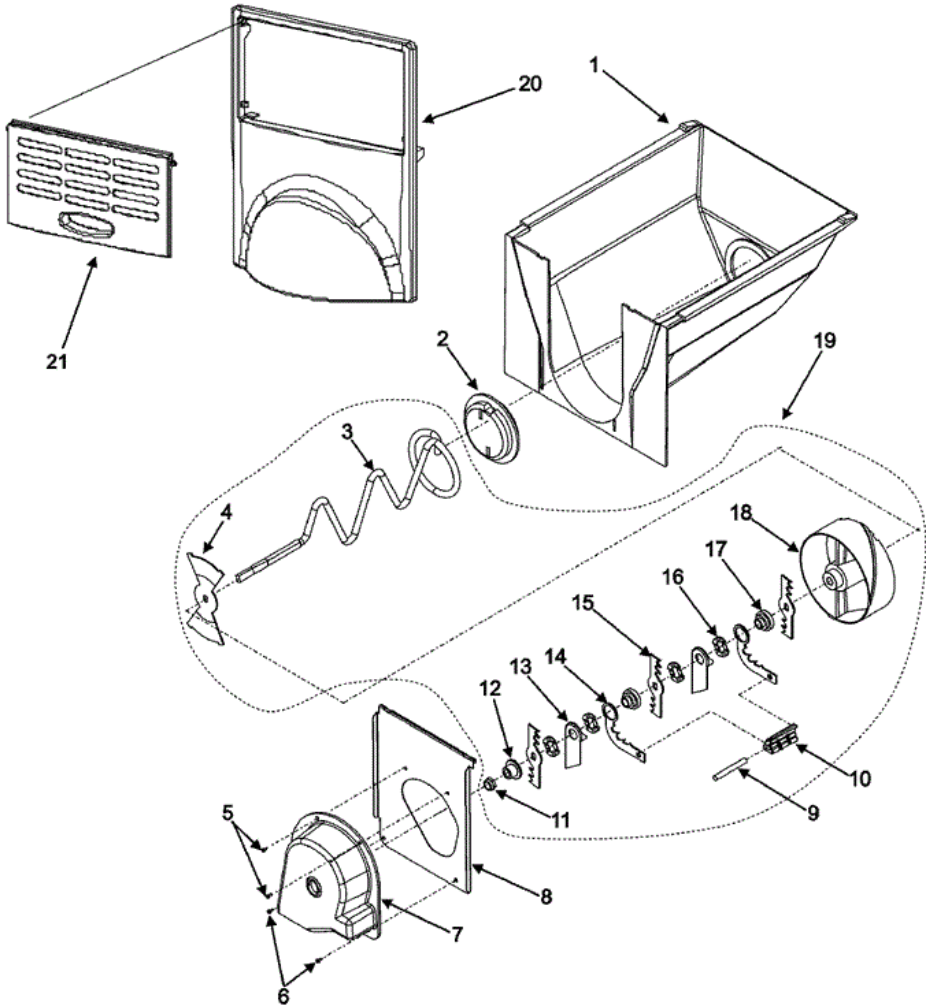

MSD2652KES ICE BUCKET