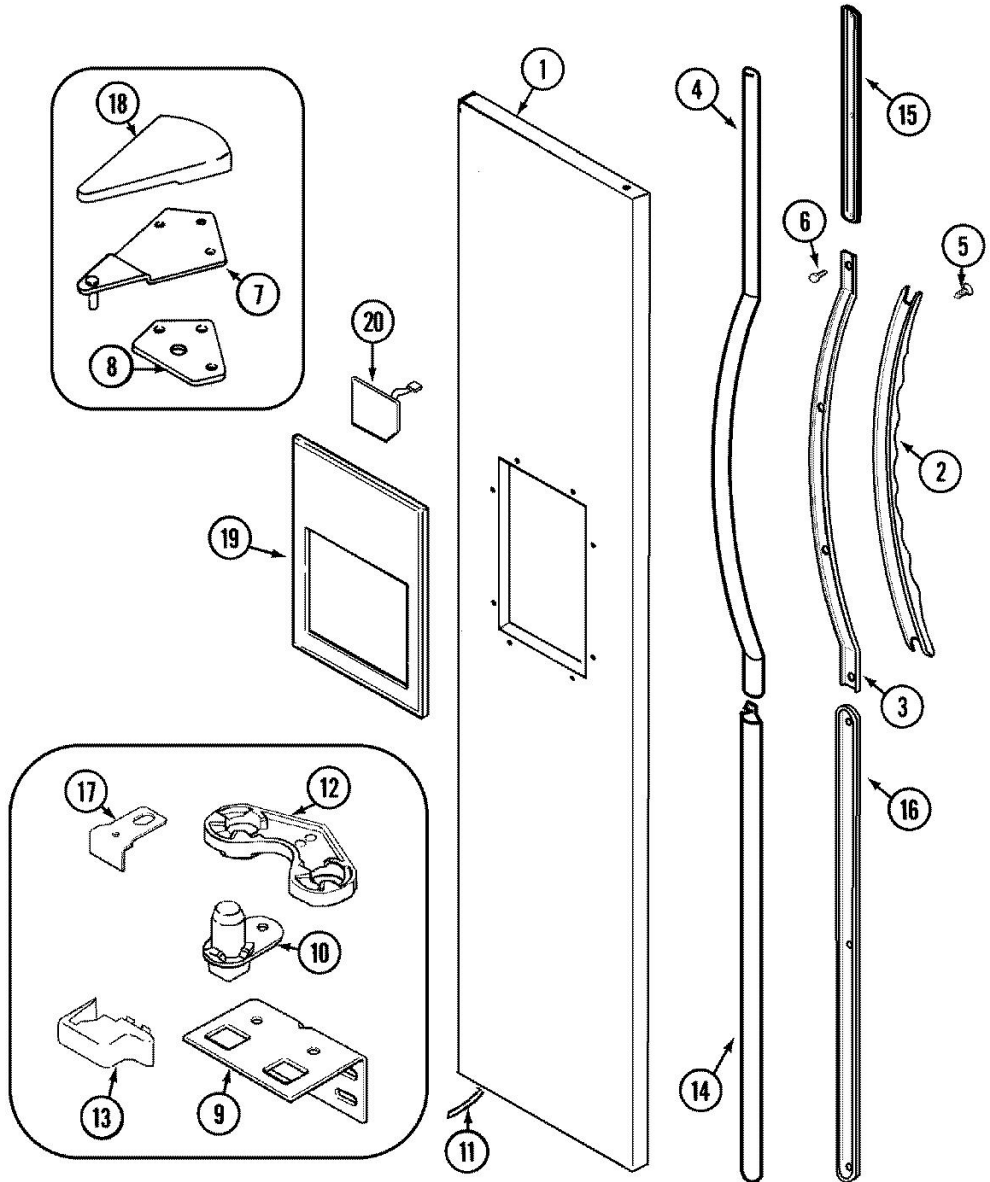

Distribuidor Autorizado

SurteRápido.com

Venta de Refacciones
Electrodomesticas

Refrigerador Maytag MSD2756DEW

Distribuidor Autorizado

SurteRápido.com

Venta de Refacciones
Electrodomesticas

Refrigerador Maytag MSD2756DEW

GUÍA	N.P.	SERIE	DESCRIPCIÓN
1	61005149	Series 10	PANEL, FRZ. DOOR (WHT)
1	61005296	Series 14	PANEL, FRZ. DOOR (WHT)
2	61004329	Series 10	HANDLE (WHT)
3	61004292	Series 10	FRAME, HANDLE
4	61004330	Series 10	INSERT, HANDLE (WHT)
5	61003351	Series 10	SCREW, HANDLE TO FRAME
6	61002180	Series 10	SCREW
7	61004763	Series 10	SCREW
7	61004896	Series 10	HINGE, UPPER
8	61001922	Series 10	SHIM, UPPER HINGE
9	61001918	Series 10	HINGE, LOWER (WHT)
9	61003128	Series 10	SCREW
10	61003174	Series 10	PIN, LOWER HINGE
11	61001614	Series 10	UNION, REDUCING (5/16``-5/16``)
11	61004569	Series 10	TUBING, FOUNTAIN
12	61003647	Series 10	CLOSER, DOOR (NATURAL)
13	61003219	Series 10	COVER, LOWER HINGE (WHT)
14	61003966	Series 10	INSERT, EXT. TRIM (LWR-WHT)
15	61004497	Series 10	TRIM, HANDLE EXT. (UPR)
16	61004425	Series 10	TRIM, HANDLE EXT. (LWR)
17	61003273	Series 10	STOP, DOOR
18	61004641	Series 10	SCREW, COVER
18	61004642	Series 10	COVER, UPPER HINGE (WHT)
19	41501335	Series 10	SCREW
19	61004997	Series 10	ESCUTCHEON (WHT)
20	61003422	Series 10	SCREW
20	61005277	Series 10	BOARD, FTN. SWITCH