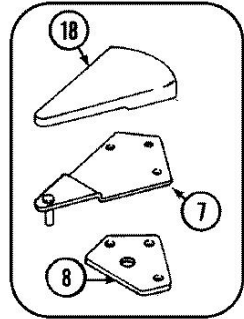

Distribuidor Autorizado

SurteRápido.com

Venta de Refacciones
Electrodomesticas

Refrigerador Maytag MSD2756DEW

Distribuidor Autorizado

SurteRápido.com

Venta de Refacciones
Electrodomesticas

Refrigerador Maytag MSD2756DEW

GUÍA	N.P.	SERIE	DESCRIPCIÓN
1	61003514	Series 10	LABEL, DUAL ENERGY GUIDE
1	61004496	Series 10	PANEL, F.F. DOOR (WHT)
2	61004329	Series 10	HANDLE (WHT)
3	61004292	Series 10	FRAME, HANDLE
4	61004330	Series 10	INSERT, HANDLE (WHT)
5	61003351	Series 10	SCREW, HANDLE TO FRAME
6	61002180	Series 10	SCREW
7	61004763	Series 10	SCREW
7	61004896	Series 10	HINGE, UPPER
8	61001922	Series 10	SHIM, UPPER HINGE
9	61001918	Series 10	HINGE, LOWER (WHT)
9	61003128	Series 10	SCREW
10	61003174	Series 10	PIN, LOWER HINGE
11	61003220	Series 10	COVER, LOWER HINGE (WHT)
12	61003647	Series 10	CLOSER, DOOR (NATURAL)
13	61003616	Series 10	NAMEPLATE (WHT)
14	61004497	Series 10	TRIM, HANDLE EXT. (UPR)
15	61004425	Series 10	TRIM, HANDLE EXT. (LWR)
16	61003966	Series 10	INSERT, EXT. TRIM (LWR-WHT)
17	61003273	Series 10	STOP, DOOR
18	61004640	Series 10	COVER, UPPER HINGE (WHT)