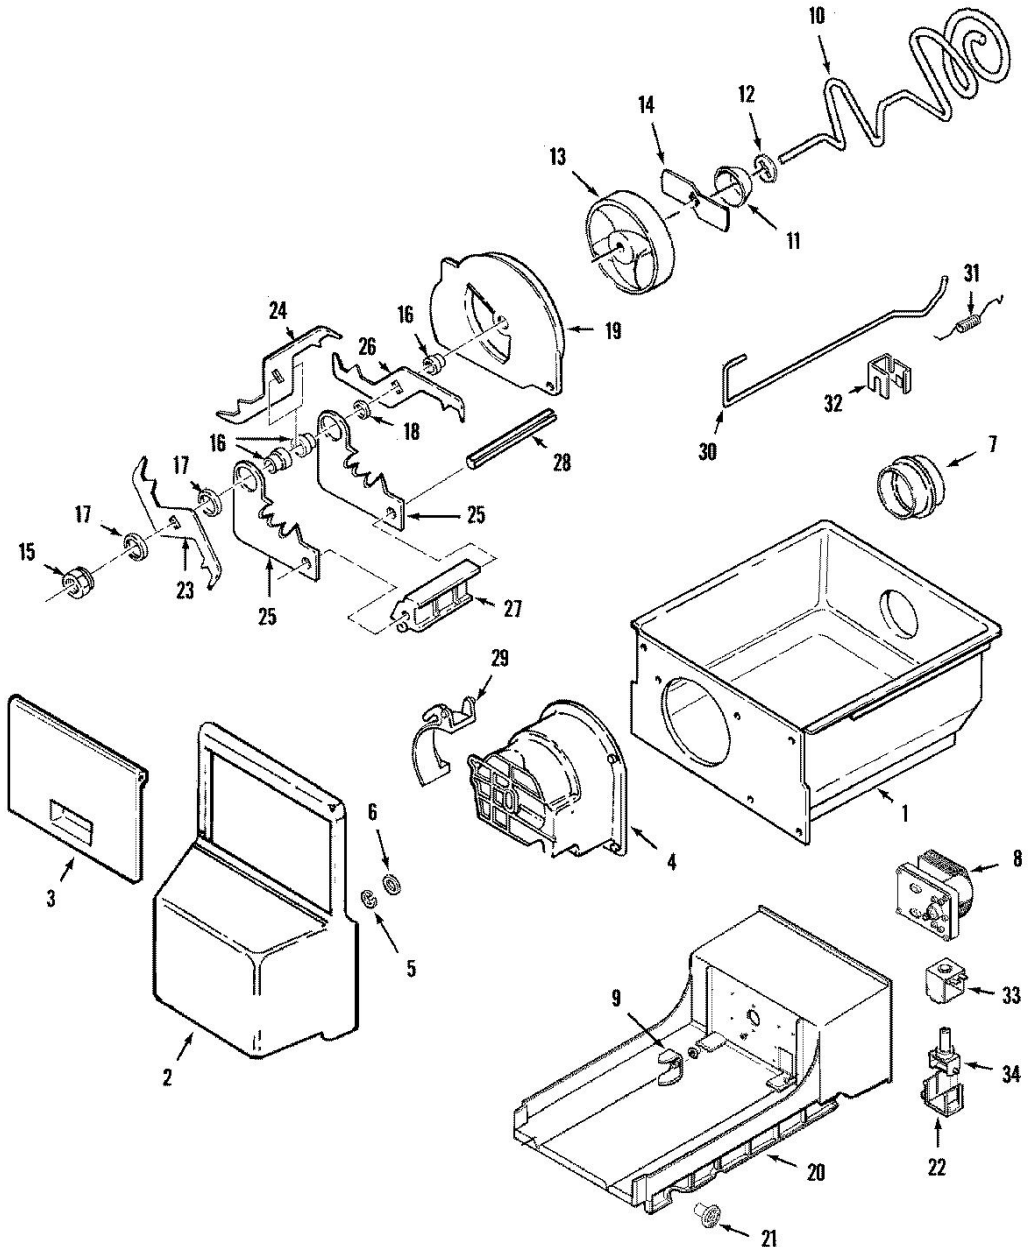

Distribuidor Autorizado

SurteRápido.com

Venta de Refacciones
Electrodomesticas

Refrigerador Maytag MSD2756DEW

Distribuidor Autorizado

SurteRápido.com

Venta de Refacciones
Electrodomesticas

Refrigerador Maytag MSD2756DEW

GUÍA	N.P.	SERIE	DESCRIPCIÓN
1	61004802	Series 10	BIN, ICE
2	61004803	Series 10	FRONT, ICE BIN
3	61004300	Series 10	DOOR, ICE ACCESS
4	41501335	Series 10	SCREW
4	61004804	Series 10	HOUSING, CRUSHER
4	61004869	Series 10	SEAL
5	69704-1	Series 10	RING, SNAP
6	69703-1	Series 10	WASHER, RETAINER
7	61003336	Series 10	RING, DRIVE
8	12001773	Series 10	ASSY., AUGER MOTOR/YOKE
8	61003324	Series 10	SCREW
8	61005007	Series 10	WIRE HARNESS, AUGER MOTOR
8	61005281	Series 14	WIRE HARNESS, AUGER MOTOR
9	63052-1	Series 10	YOKE, ICE DISPENSER
10	61003326	Series 10	AUGER
11	69699-1	Series 10	CONE, ICE DEFLECTOR
12	69698-1	Series 10	WASHER, CONE STOP
13	70036-1	Series 10	IMPELLER
14	69755-1	Series 10	PLATE, DRIVE
15	69709-1	Series 10	NUT, AUGER
16	69697-1	Series 10	BEARING, SPACER
17	69696-1	Series 10	SPACER, CRUSHER BLADE
18	69696-2	Series 10	SPACER, BLADE
19	69701-1	Series 10	PLATE, IMPELLER
20	61004818	Series 10	ENCLOSURE, ICE
21	400022-1	Series 10	SCREW
21	61005080	Series 10	SUPPORT, ENCLOSURE
22	40002612	Series 10	SCREW
22	69715-1	Series 10	GUIDE, YOKE
23	69702-3	Series 10	BLADE, CRUSHER
24	69702-2	Series 10	BLADE, CRUSHER