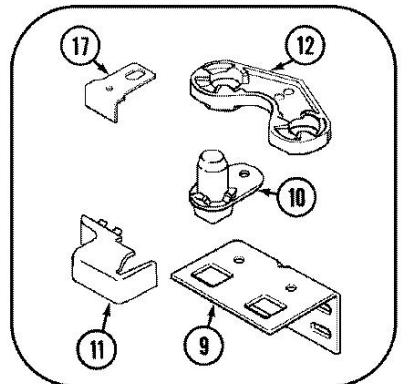

Distribuidor Autorizado

SurteRápido.com

Venta de Refacciones
Electrodomesticas

Refrigerador Maytag MSD2756DEW

Distribuidor Autorizado

SurteRápido.com

Venta de Refacciones
Electrodomesticas

Refrigerador Maytag MSD2756DEW

GUÍA	N.P.	SERIE	DESCRIPCIÓN
1	61003514	Series 10	LABEL, DUAL ENERGY GUIDE
1	61004496	Series 10	PANEL, F.F. DOOR (WHT)
2	61004329	Series 10	HANDLE (WHT)
3	61004292	Series 10	FRAME, HANDLE
4	61004330	Series 10	INSERT, HANDLE (WHT)
5	61003351	Series 10	SCREW, HANDLE TO FRAME
6	61002180	Series 10	SCREW
7	61004763	Series 10	SCREW
7	61004896	Series 10	HINGE, UPPER
8	61001922	Series 10	SHIM, UPPER HINGE
9	61001918	Series 10	HINGE, LOWER (WHT)
9	61003128	Series 10	SCREW
10	61003174	Series 10	PIN, LOWER HINGE
11	61003220	Series 10	COVER, LOWER HINGE (WHT)
12	61003647	Series 10	CLOSER, DOOR (NATURAL)
13	61003616	Series 10	NAMEPLATE (WHT)
14	61004497	Series 10	TRIM, HANDLE EXT. (UPR)
15	61004425	Series 10	TRIM, HANDLE EXT. (LWR)
16	61003966	Series 10	INSERT, EXT. TRIM (LWR-WHT)
17	61003273	Series 10	STOP, DOOR
18	61004640	Series 10	COVER, UPPER HINGE (WHT)