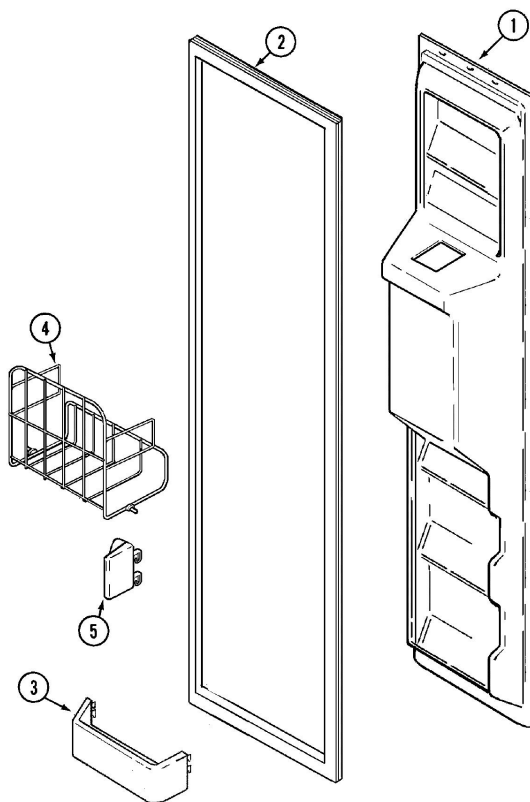

Distribuidor Autorizado

SurteRápido.com

Venta de Refacciones
Electrodomesticas

Refrigerador Maytag MSD2756DEW

GUÍA	N.P.	SERIE	DESCRIPCIÓN
28	61005052	Series 10	SWITCH, LIGHT
29	68974-3	Series 10	RECEPTACLE, BULB
30	31956-1	Series 10	BULB, LIGHT
31	61002272	Series 10	SHIELD, LIGHT
32	61003950	Series 10	TRIM, SHELF (FRT)
33	61003951	Series 10	SHELF, FRZ.
34	61003993	Series 10	BASKET, PIZZA
35	400017-1	Series 10	SCREW
35	61003205	Series 10	DIVERTER, AIR
36	61003206	Series 10	SEAL, AIR DIVERTER
37	61001161	Series 10	CLAMP, WATER LINE
38	61003841	Series 10	BASKET, FRZ.
39	61003954	Series 10	BASKET, FRZ. (HALF)
40	61003900	Series 10	DIVIDER, DISPENSER ENCLOSURE
41	61003731	Series 14	WIRE HARNESS, FRZ.
41	61003955	Series 10	WIRE HARNESS, FAN & HEATER
41	61004988	Series 10	WIRE HARNESS, FRZ.

Distribuidor Autorizado

SurteRápido.com

Venta de Refacciones
Electrodomesticas

Refrigerador Maytag MSD2756DEW

GUÍA	N.P.	SERIE	DESCRIPCIÓN
1	61003854	Series 10	LINER, FRZ. DOOR
1	61003917	Series 10	INSERT, LINER SUPPORT(TOP/BTM)
1	61004741	Series 10	INSERT, LINER SUPPORT (SIDE)
1	65275-5	Series 10	SCREW
2	61003855	Series 10	SEAL, FRZ. DOOR (WHT)
3	61003987	Series 10	FRONT, PICK-OFF
4	61003988	Series 10	BASKET, TILTDOWN
5	61003753	Series 10	STOP, BASKET (LT)
5	61003754	Series 10	STOP, BASKET (RT)