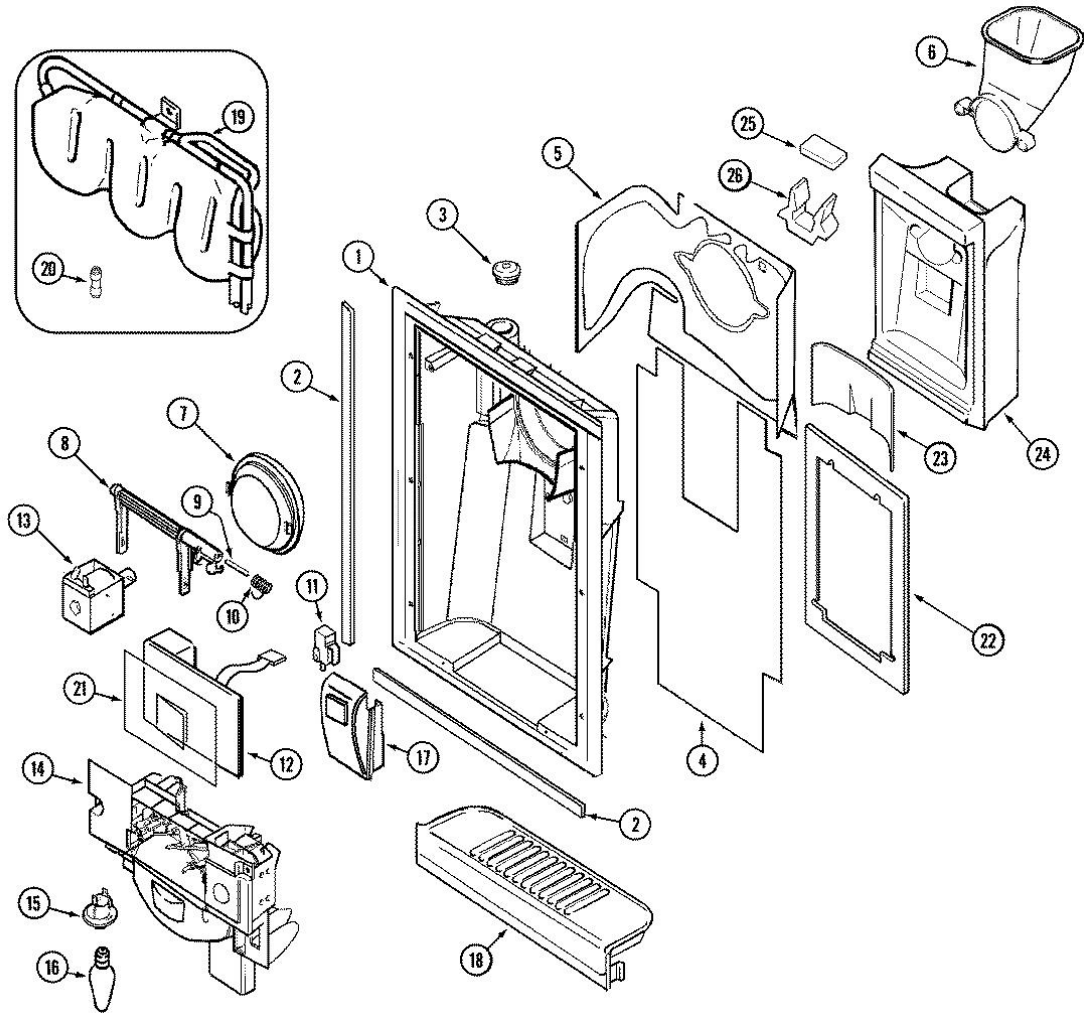

Distribuidor Autorizado

SurteRápido.com

Venta de Refacciones
Electrodomesticas

Refrigerador Maytag MSD2756DEW

Distribuidor Autorizado

SurteRápido.com

Venta de Refacciones
Electrodomesticas

Refrigerador Maytag MSD2756DEW

GUÍA	N.P.	SERIE	DESCRIPCIÓN
1	61003307	Series 10	SCREW
1	61004675	Series 10	HOUSING, FOUNTAIN (WHT)
2	61003286	Series 10	TAPE (1FT.)
3	61003300	Series 10	GROMMET, WATER TUBE
4	61003304	Series 10	FOIL, FTN. BACK
5	61005001	Series 10	HEATER, FOUNTAIN
6	41501335	Series 10	SCREW
6	61004677	Series 10	CHUTE, ICE
7	61003507	Series 10	DOOR ASSY., ICE
8	61003311	Series 10	STRIKE, ICE DOOR
9	61003303	Series 10	PIN, ROLL
10	61004388	Series 10	SPRING, FTN. RETURN
11	41504135	Series 10	SCREW
11	61003124	Series 10	SWITCH, LIMIT
12	61005002	Series 10	BOARD, CONTROL
12	61005274	Series 14	BOARD, CONTROL
13	61003121	Series 10	SOLENOID
13	61003297	Series 10	SCREW
14	61003407	Series 10	BRACKET, FOUNTAIN (WHT)
15	70119-1	Series 10	RECEPTACLE, BULB
16	63179-1	Series 10	BULB, LIGHT
17	61004441	Series 10	PAD, ACTUATOR (LT. GRY)
18	61003411	Series 10	GRILL (WHT)
19	400022-1	Series 10	SCREW
19	61003689	Series 10	TANK ASSY., WATER
20	61001614	Series 10	UNION, REDUCING (5/16``-5/16``)
21	61003426	Series 10	BARRIER
22	61003339	Series 10	INSULATION
23	61003340	Series 10	INSULATION
24	61004724	Series 10	INSULATION, FTN. (STYROFOAM)
25	61003343	Series 10	INSULATION