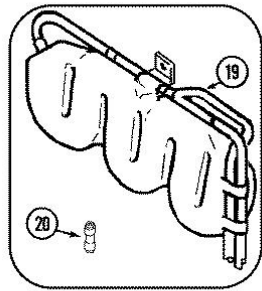

Distribuidor Autorizado

SurteRápido.com

Venta de Refacciones
Electrodomesticas

Refrigerador Maytag MSD2756DEW

Distribuidor Autorizado

SurteRápido.com

Venta de Refacciones
Electrodomesticas

Refrigerador Maytag MSD2756DEW

GUÍA	N.P.	SERIE	DESCRIPCIÓN
1	61003307	Series 10	SCREW
1	61004675	Series 10	HOUSING, FOUNTAIN (WHT)
2	61003286	Series 10	TAPE (1FT.)
3	61003300	Series 10	GROMMET, WATER TUBE
4	61003304	Series 10	FOIL, FTN. BACK
5	61005001	Series 10	HEATER, FOUNTAIN
6	41501335	Series 10	SCREW
6	61004677	Series 10	CHUTE, ICE
7	61003507	Series 10	DOOR ASSY., ICE
8	61003311	Series 10	STRIKE, ICE DOOR
9	61003303	Series 10	PIN, ROLL
10	61004388	Series 10	SPRING, FTN. RETURN
11	41504135	Series 10	SCREW
11	61003124	Series 10	SWITCH, LIMIT
12	61005002	Series 10	BOARD, CONTROL
12	61005274	Series 14	BOARD, CONTROL
13	61003121	Series 10	SOLENOID
13	61003297	Series 10	SCREW
14	61003407	Series 10	BRACKET, FOUNTAIN (WHT)
15	70119-1	Series 10	RECEPTACLE, BULB
16	63179-1	Series 10	BULB, LIGHT
17	61004441	Series 10	PAD, ACTUATOR (LT. GRY)
18	61003411	Series 10	GRILL (WHT)
19	400022-1	Series 10	SCREW
19	61003689	Series 10	TANK ASSY., WATER
20	61001614	Series 10	UNION, REDUCING (5/16``-5/16``)
21	61003426	Series 10	BARRIER
22	61003339	Series 10	INSULATION
23	61003340	Series 10	INSULATION
24	61004724	Series 10	INSULATION, FTN. (STYROFOAM)
25	61003343	Series 10	INSULATION