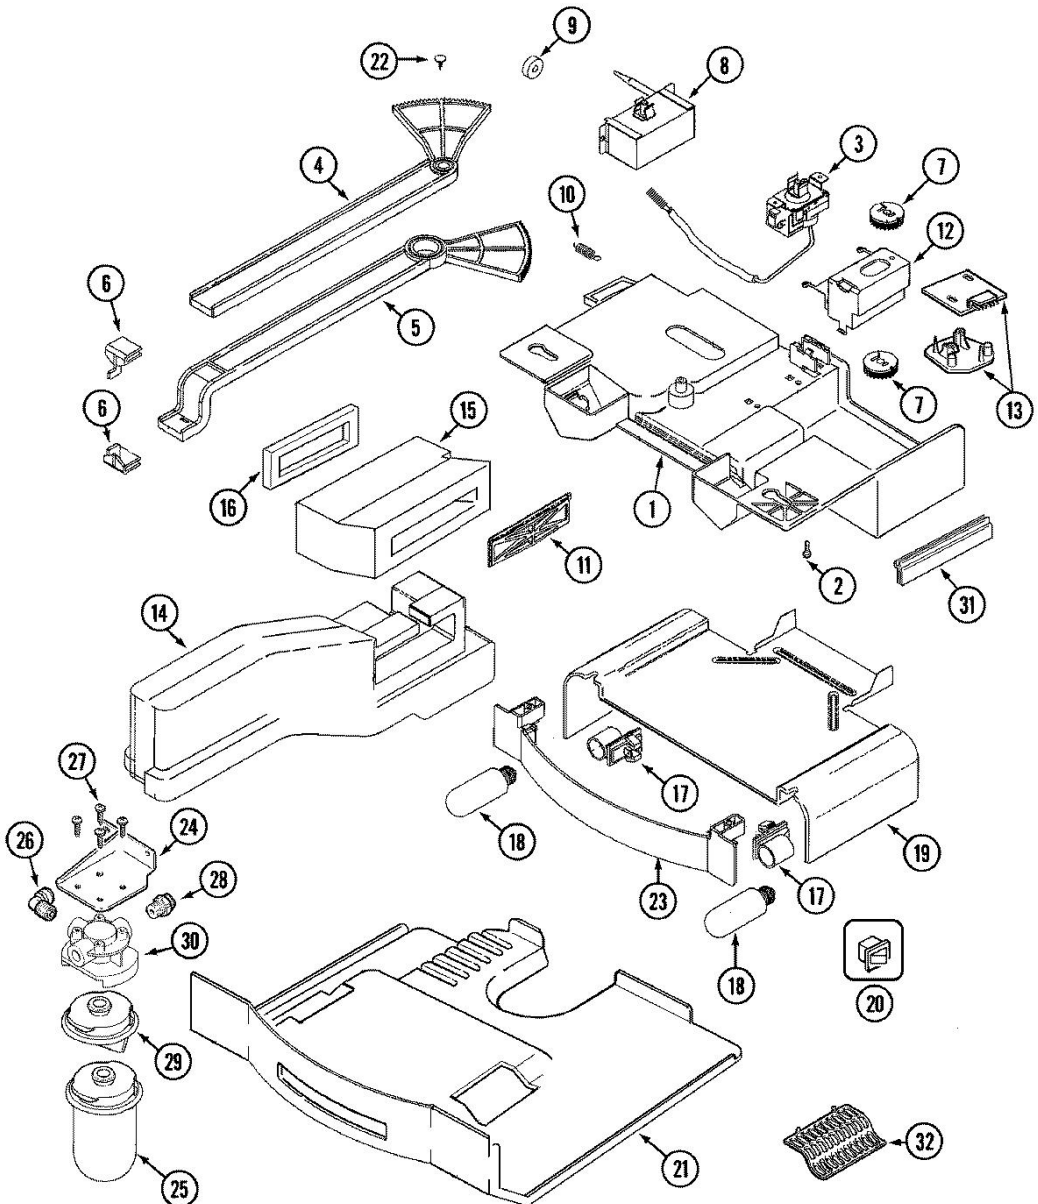

Distribuidor Autorizado

SurteRápido.com

Venta de Refacciones
Electrodomesticas

Refrigerador Maytag MSD2756DEW

Distribuidor Autorizado

SurteRápido.com

Venta de Refacciones
Electrodomesticas

Refrigerador Maytag MSD2756DEW

GUÍA	N.P.	SERIE	DESCRIPCIÓN
1	61003228	Series 10	FOIL, HEAT SHIELD
1	61005043	Series 10	HOUSING ASSY., AUTO DAMPER
2	61004314	Series 10	SCREW (No.8 AB)
3	400016-1	Series 10	SCREW
3	61003989	Series 10	CONTROL ASSY., TEMPERATURE
4	61003287	Series 10	ROD, DAMPER CONTROL
5	61003293	Series 10	ROD, TEMP. CONTROL
6	61004591	Series 10	END CAP, CONTROL ROD
7	61003305	Series 10	GEAR, CONTROL SLIDE
8	61003359	Series 10	SCREW
8	61005044	Series 10	DAMPER, AUTO
9	61003358	Series 10	WASHER, DAMPER ROD
10	61003141	Series 10	SPRING, DAMPER DOOR
11	61003235	Series 10	DOOR, DAMPER
12	61003315	Series 10	SUPPORT, TEMP. CONTROL
13	405007-1	Series 10	SCREW
13	61003990	Series 10	DEFROST ASSY., ADAPTIVE
14	61003229	Series 10	INSULATION, DISCHARGE (LT)
14	61003230	Series 10	INSULATION, DISCHARGE (RT)
15	61003818	Series 10	TUNNEL, CONTROL HOUSING
15	61005075	Series 10	SEAL, TUNNEL (DOUBLE-SIDED)
16	61003819	Series 10	SEAL, TUNNEL
17	61003237	Series 10	RECEPTACLE, BULB
18	61003236	Series 10	BULB, LIGHT
18	61003354	Series 10	BARRIER, FOIL (LT)
18	61003355	Series 10	BARRIER, FOIL (RT)
19	61003238	Series 10	SHIELD, HEAT
20	61003661	Series 10	SWITCH, LIGHT
21	61003924	Series 10	SHIELD, LIGHT
22	61003316	Series 10	RETAINER, CONTROL ROD
23	400031-1	Series 10	SCREW
23	61004380	Series 10	PANEL, CONTROL