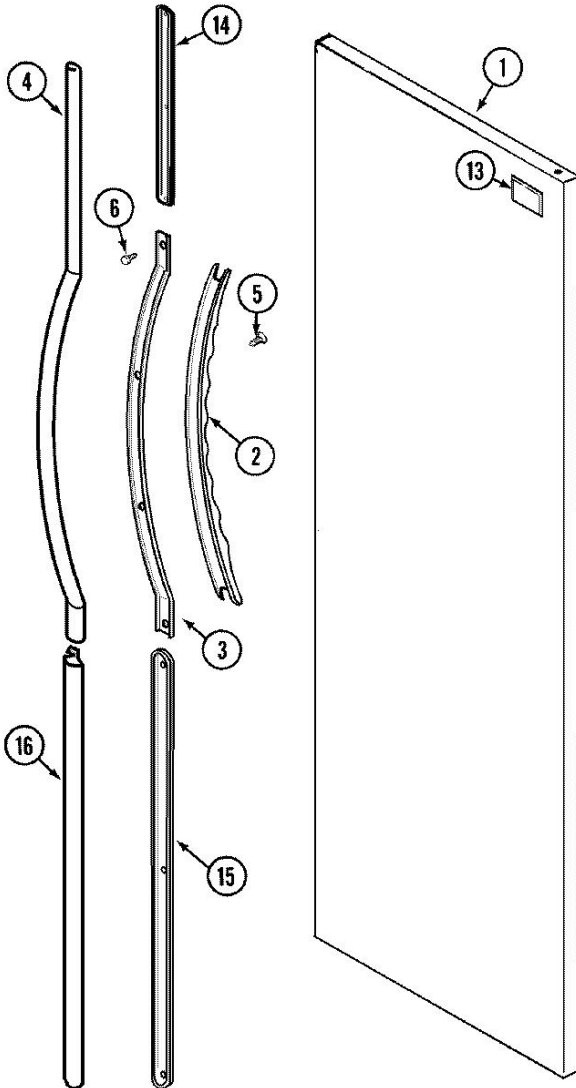

Distribuidor Autorizado

SurteRápido.com

Venta de Refacciones
Electrodomesticas

Refrigerador Maytag MSD2756DEW

Distribuidor Autorizado

SurteRápido.com

Venta de Refacciones
Electrodomesticas

Refrigerador Maytag MSD2756DEW

GUÍA	N.P.	SERIE	DESCRIPCIÓN
1	61003514	Series 10	LABEL, DUAL ENERGY GUIDE
1	61004496	Series 10	PANEL, F.F. DOOR (WHT)
2	61004329	Series 10	HANDLE (WHT)
3	61004292	Series 10	FRAME, HANDLE
4	61004330	Series 10	INSERT, HANDLE (WHT)
5	61003351	Series 10	SCREW, HANDLE TO FRAME
6	61002180	Series 10	SCREW
7	61004763	Series 10	SCREW
7	61004896	Series 10	HINGE, UPPER
8	61001922	Series 10	SHIM, UPPER HINGE
9	61001918	Series 10	HINGE, LOWER (WHT)
9	61003128	Series 10	SCREW
10	61003174	Series 10	PIN, LOWER HINGE
11	61003220	Series 10	COVER, LOWER HINGE (WHT)
12	61003647	Series 10	CLOSER, DOOR (NATURAL)
13	61003616	Series 10	NAMEPLATE (WHT)
14	61004497	Series 10	TRIM, HANDLE EXT. (UPR)
15	61004425	Series 10	TRIM, HANDLE EXT. (LWR)
16	61003966	Series 10	INSERT, EXT. TRIM (LWR-WHT)
17	61003273	Series 10	STOP, DOOR
18	61004640	Series 10	COVER, UPPER HINGE (WHT)