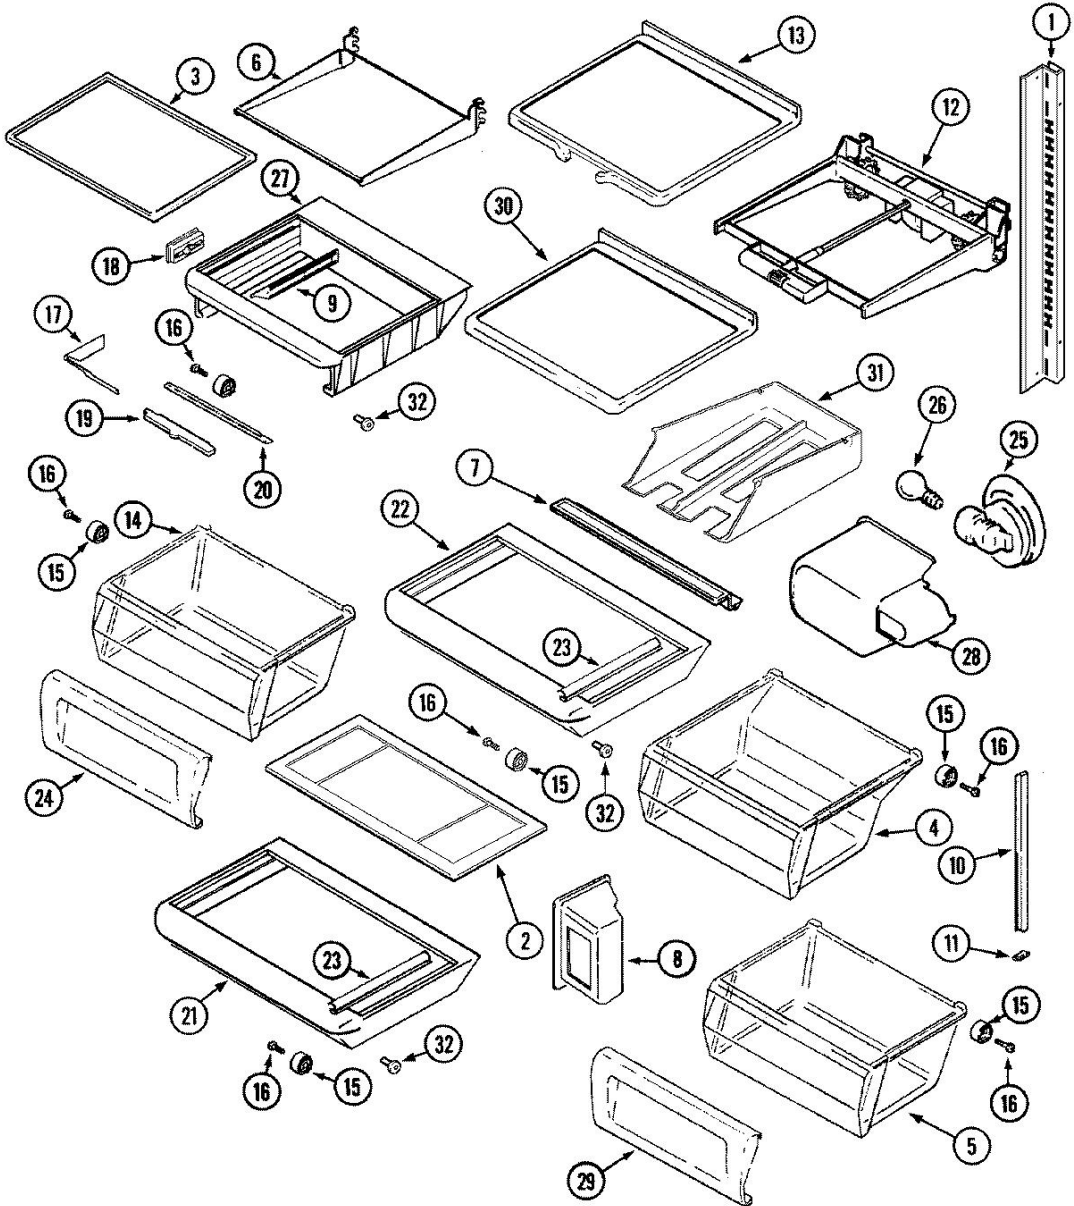

Distribuidor Autorizado

SurteRápido.com

Venta de Refacciones
Electrodomesticas

Refrigerador Maytag MSD2756DEW

Distribuidor Autorizado

SurteRápido.com

Venta de Refacciones
Electrodomesticas

Refrigerador Maytag MSD2756DEW

GUÍA	N.P.	SERIE	DESCRIPCIÓN
1	40002612	Series 10	SCREW
1	61003708	Series 10	RAIL, SHELF SUPPORT
2	61004985	Series 10	COVER, CRISPER SHELF (LWR)
2	61005076	Series 10	COVER, CRISPER SHELF (UPR)
3	61003928	Series 10	GLASS, MEAT SHELF
4	61003929	Series 10	PAN, CRISPER
5	61004568	Series 10	PAN, CRISPER (LWR)
6	61003738	Series 10	FRAME, SLIDE OUT SHELF----NA
6	61004229	Series 10	FRAME, SHELF
7	61005045	Series 10	SEAL, CRISPER SHELF (REAR)
8	61004287	Series 10	COVER ASSY., AIR RETURN
9	41501335	Series 10	SCREW
9	61003723	Series 10	COVER, MEAT CONTROL TAPE
10	61003888	Series 10	STRIP, FILLER (SIDES)
11	400019-1	Series 10	SCREW
11	61004109	Series 10	BASE, FILLER STRIP (RT)
11	61004110	Series 10	BASE, FILLER STRIP (LT)
12	61003933	Series 10	FRAME ASSY., ELEVATOR SHELF
12	61004480	Series 10	GLIDE, SHELF
13	61004389	Series 10	SHELF, ELEVATOR
14	61003934	Series 10	PAN, MEAT
15	67423-2	Series 10	ROLLER
16	65275-6	Series 10	SCREW
17	61003943	Series 10	TAPE, MEAT CONTROL
18	61003725	Series 10	RETAINER, DUCT
18	61003785	Series 10	DUCT, AIR (MEAT)
19	61003674	Series 10	SLIDE, CONTROL (MEAT)
20	61003784	Series 10	COVER, MEAT PAN SLIDE
21	61003936	Series 10	FRAME, CRISPER SHELF
22	61003937	Series 10	FRAME, CRISPER SHELF
23	61003714	Series 10	SEAL, CRISPER SIDE (UPR)