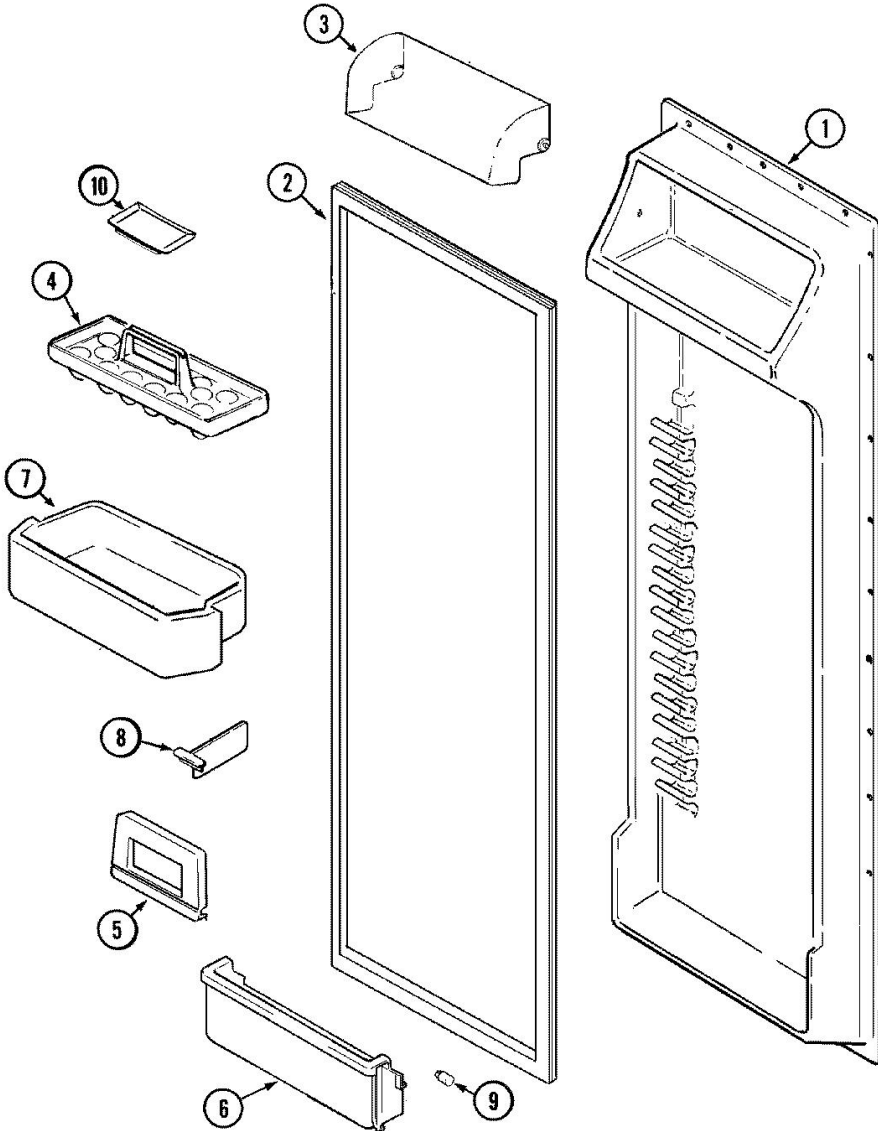

Distribuidor Autorizado

SurteRápido.com

Venta de Refacciones
Electrodomesticas

Refrigerador Maytag MSD2756DEW

Distribuidor Autorizado

SurteRápido.com

Venta de Refacciones
Electrodomesticas

Refrigerador Maytag MSD2756DEW

GUÍA	N.P.	SERIE	DESCRIPCIÓN
1	61003979	Series 10	INSERT, LINER SUPPORT (SIDES)
1	61003980	Series 10	INSERT, LINER SUPPORT(TOP/BTM)
1	61003994	Series 10	LINER, F.F. DOOR
1	65275-5	Series 10	SCREW
2	61003847	Series 10	SEAL, F.F. DOOR (WHT)
3	61003995	Series 10	DOOR, DAIRY
4	60066-1	Series 10	TRAY, EGG
5	61002273	Series 10	RETAINER, BOTTLE
6	61003996	Series 10	BUCKET, TIP OUT
7	61003976	Series 10	SHELF, PICK-OFF
8	61002274	Series 10	ORGANIZER, SHELF
9	61002719	Series 10	STOP, BUCKET
10	29936-2	Series 10	TRAY, BUTTER