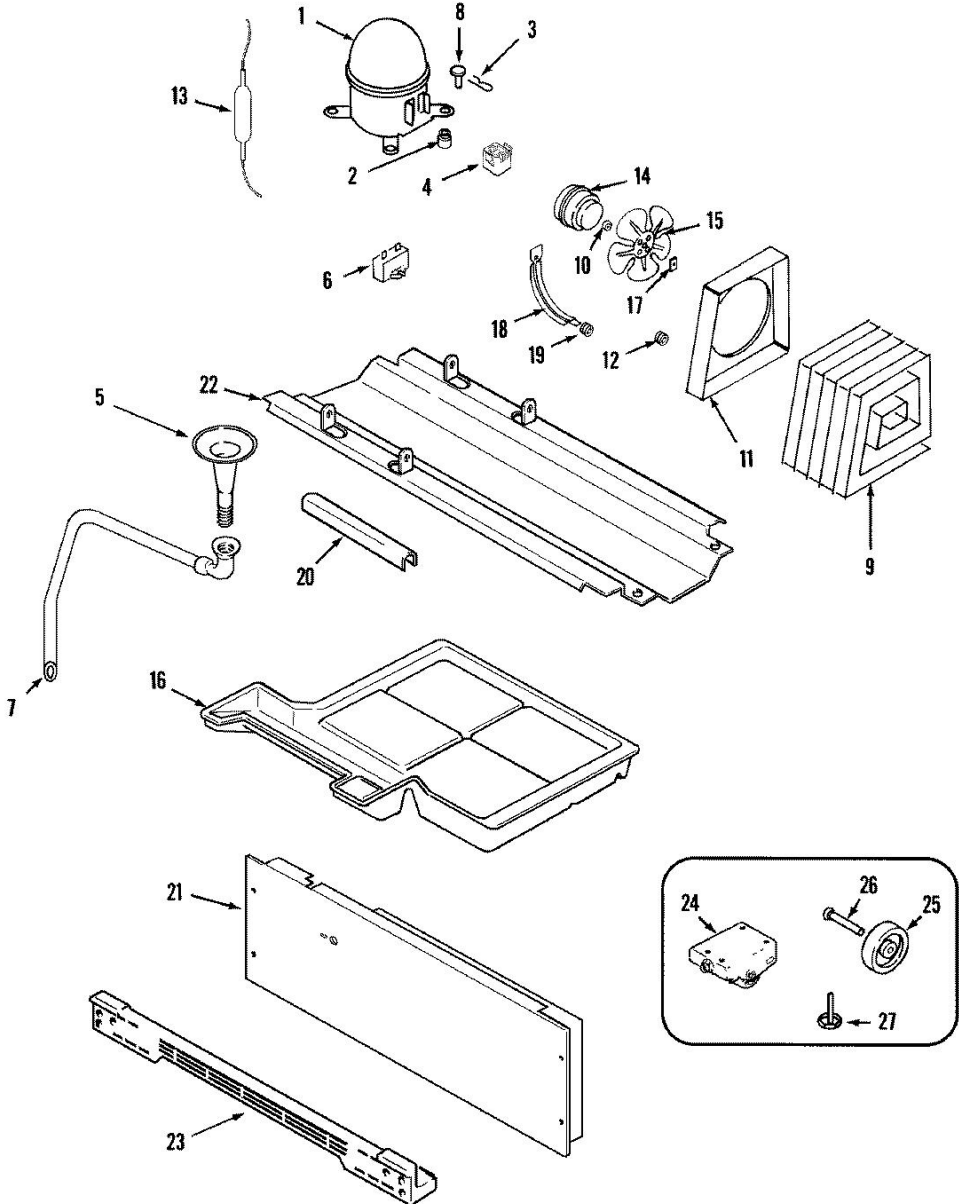

Distribuidor Autorizado

SurteRápido.com

Venta de Refacciones
Electrodomesticas

Refrigerador Maytag MSD2756DEW

Distribuidor Autorizado

SurteRápido.com

Venta de Refacciones
Electrodomesticas

Refrigerador Maytag MSD2756DEW

GUÍA	N.P.	SERIE	DESCRIPCIÓN
1	12001777	Series 10	COMPRESSOR ASSY. (R134A)
1	61004917	Series 10	WIRE HARNESS, COMPRESSOR
2	17245-4	Series 10	GROMMET, COMPRESSOR
2	61005241	Series 12	GROMMET, COMPRESSOR
3	61003099	Series 10	CLIP, COMPRESSOR
4	61004918	Series 10	RELAY/OVERLOAD ASSY.
5	61004751	Series 10	TUBE, DRAIN
6	400017-1	Series 10	SCREW
6	65889-4	Series 10	CAPACITOR, RUN
7	53516-9	Series 10	CLAMP
7	61003133	Series 10	HOSE, DRAIN
8	52656-2	Series 10	PLUG, COMPRESSOR
9	61003814	Series 10	CONDENSER
9	61004378	Series 10	SCREW
10	61001686	Series 10	WASHER, FAN BLADE
11	61001941	Series 10	SHROUD, CONDENSER
12	61002033	Series 10	GROMMET, CONDENSER TUBING
13	13900-1	Series 10	DRIER
14	61002038	Series 10	MOTOR, CONDENSER FAN
14	65275-33	Series 10	SCREW
15	60683-1	Series 10	BLADE, CONDENSER FAN
16	61002649	Series 10	PAN, DRAIN
17	19914	Series 10	CLIP, FAN BLADE
18	69181-1	Series 10	BRACKET, FAN MOTOR
19	61004743	Series 10	GROMMET, BRACKET
20	61004584	Series 10	ISOLATOR, CONDENSER
21	61004674	Series 10	COVER, COMPRESSOR COMPARTMENT
21	65275-50	Series 10	SCREW
22	61002407	Series 10	SCREW
22	61003816	Series 10	PAN, COMPRESSOR MTG.
22	61005269	Series 12	PAN, COMPRESSOR MTG.
23	400016-1	Series 10	SCREW