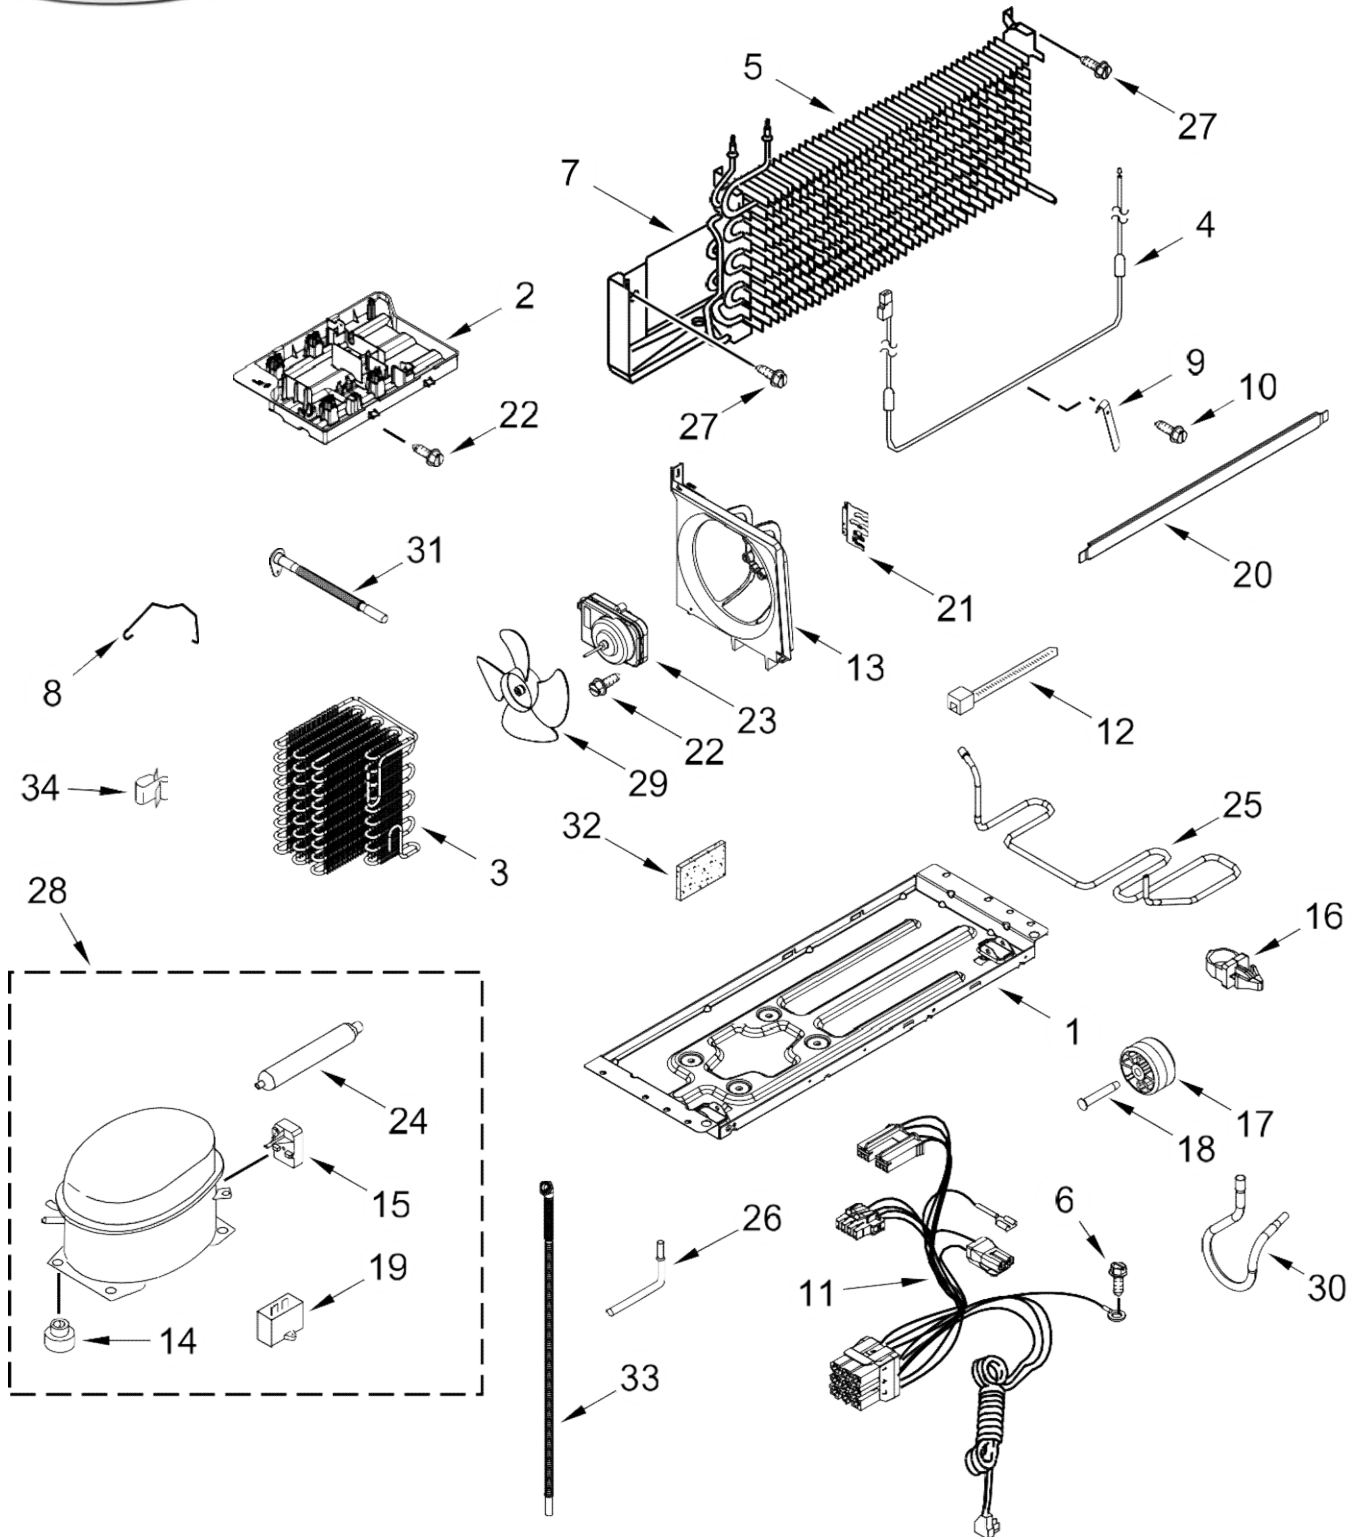

Distribuidor Autorizado

SurteRápido.com

Venta de Refacciones
Electrodomesticas

REFRIGERADOR MT1970S00

REFRIGERADOR MT1970S00

No. Ilustración	Descripción	Piezas	No. Parte
1	Support Plate, Compressor	1	W10638694
2	Tray, Evaporator	1	W10633582
3	Condenser	1	W10633575
4	Heater, Defrost	1	W10316428
5	Assembly, Evaporator	1	W10570565
6	Screw	-	488500
7	Shield, Heat	1	W10314195
8	Strap, Bale	1	W10174384
9	Heat Probe	1	2258429
10	Screw	-	489478
11	Harness, Unit	1	W10637655
12	Tie, Wire	-	2263990
13	Bracket, Fan	1	W10633579
14	Grommet	4	2183042
15	Device, Start	1	W10448874
16	Clip, Harness	1	2219077
17	Roller	2	W10475495
18	Axle, Rivet	2	2179826
19	Capacitor	1	W10590083
20	Cover, Heater	1	W10300902
21	Bracket, Evaporator	2	W10314197
22	Screw	2	W10622701
23	Motor, Condenser Fan	1	W10527155
24	Drier	1	W10669573
25	Tube, Discharge	1	W10633584
26	Tube, Process	1	2212848
27	Screw	9	489442
28	Compressor	1	W10445423
29	Blade, Fan	1	2200509
30	Tube, Suction	1	W10633577
31	Extension, Drain Tube	1	W10646247
32	Insulation, Sound	1	2215468
33	Tube, Drain	1	W10633573
34	Clip, Wire	2	2326941