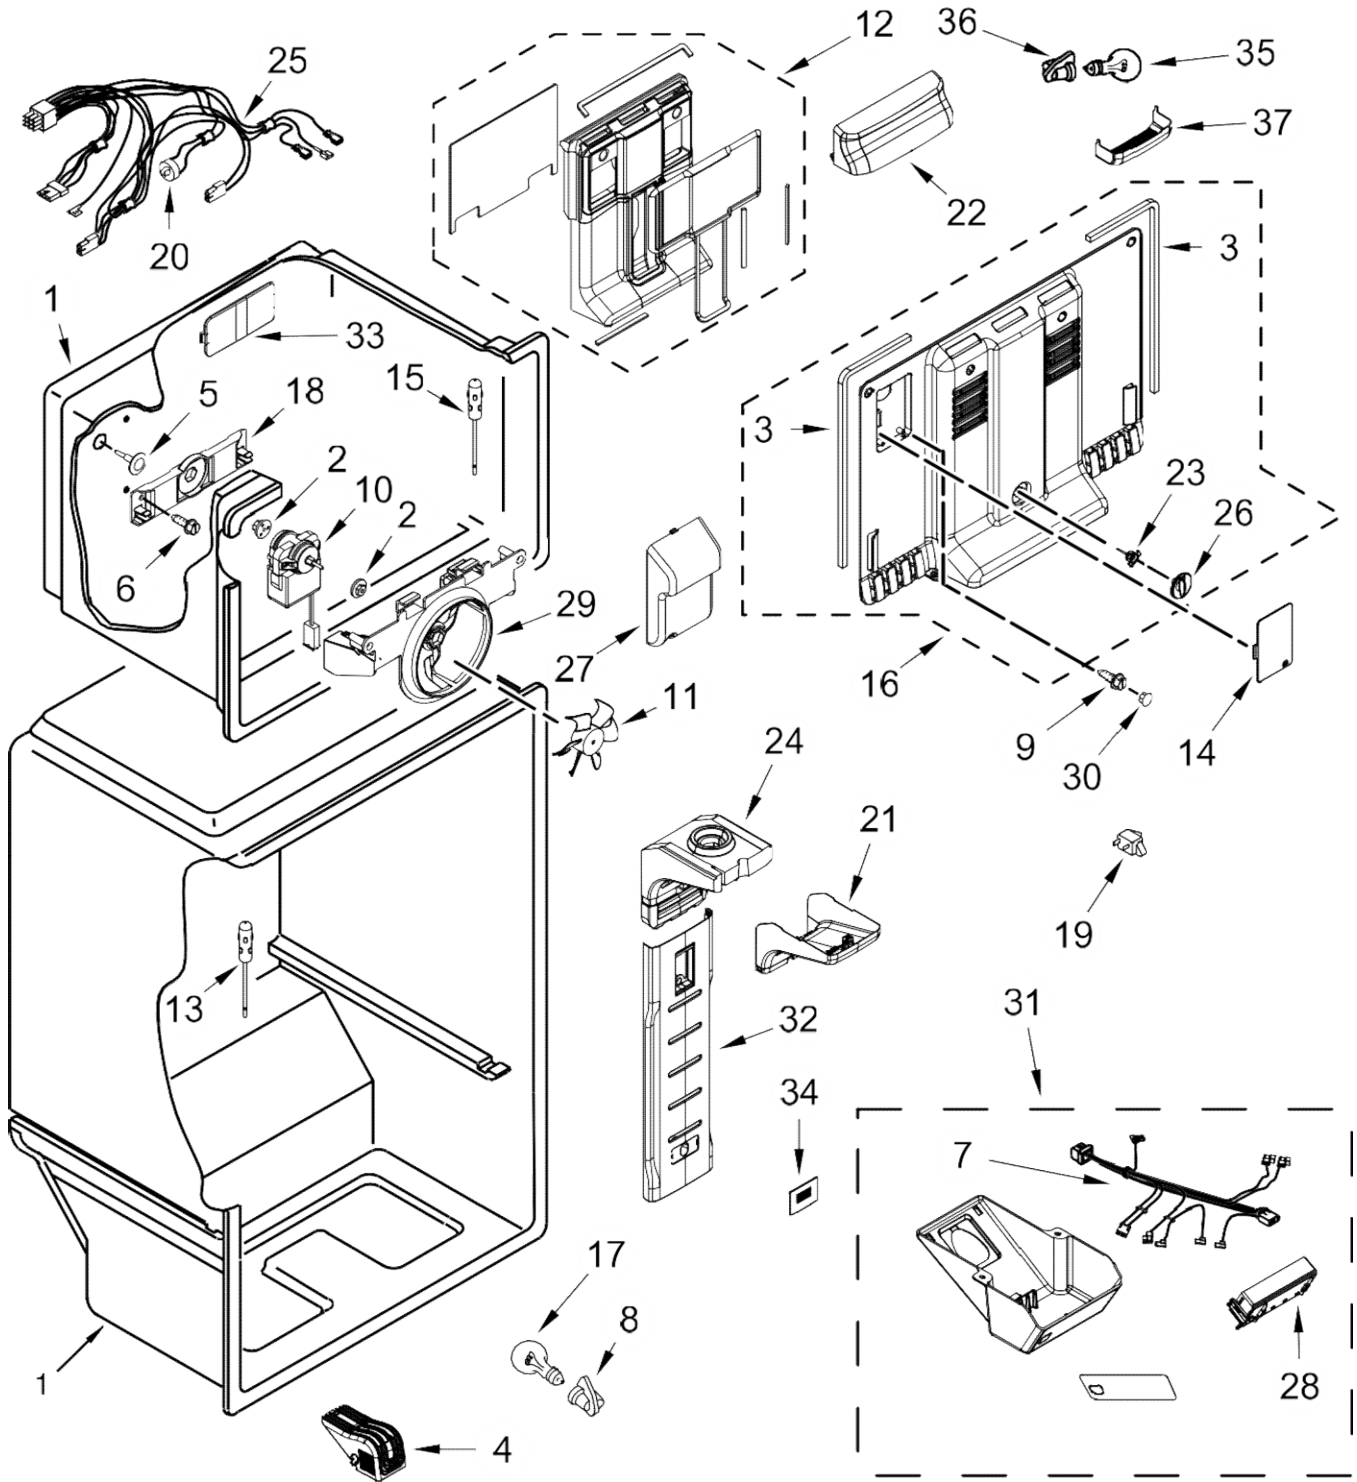

Distribuidor Autorizado

SurteRápido.com

Venta de Refacciones
Electrodomesticas

REFRIGERADOR MT1970S00

Distribuidor Autorizado

SurteRápido.com

Venta de Refacciones
Electrodomesticas

REFRIGERADOR MT1970S00

No. Ilustración	Descripción	Piezas	No. Parte
1	Liner	1	No serviceable
2	Grommet	2	2197380
3	Gasket, Evaporator Cover	2	W10709194
4	Cover, Light	1	2325574
5	Hole Plug	1	W10663739
6	Screw	-	488208
7	Wire Assembly, Control Box	1	W10855785
8	Socket, Light	1	W10134764
9	Screw	-	8281232
10	Motor, Evaporator Fan	1	2315539
11	Blade, Fan	1	2200509
12	Assembly, Evaporator Plenum	1	W10676682
13	Thermistor, Refrigerator	1	W10556397
14	Cover, Hole	1	W10763751
15	Thermistor, Freezer Evaporator	-	----
16	Cover, Evaporator	1	W10668482
17	Lamp, Led	1	W10820003
18	Bracket, Evaporator Fan Rear	1	2254454
19	Switch, Rocker Arm	1	1118894
20	Bi-Metal Defrost	1	W10290336
21	Cover, Air Diffuser	1	W10637058
22	Housing, Freezer Lighting	1	W10313917
23	Baffle, Air Manual	1	W10570951
24	Assembly, Air Diffuser	1	W10677734
25	Assembly, Evaporator Fan Wire	1	W10637660
26	Knob, Air Control	1	W10570952
27	Cover, Water Tube	1	W10637058
28	Control, Electronic	1	W10874481
29	Bracket, Fan Motor	1	W10321162
30	Cover, Screw	1	W10487421
31	Assembly, Control Box	1	W10628683
32	Cover, Air Filter	1	W10705785
33	Cup, Screw	1	W10336009
34	Grille, Air Filter Bottom	1	W10330850
35	Lamp, LED	2	W10574850
36	Socket, Light	1	W10440814
37	Lens, Light	1	W10313918