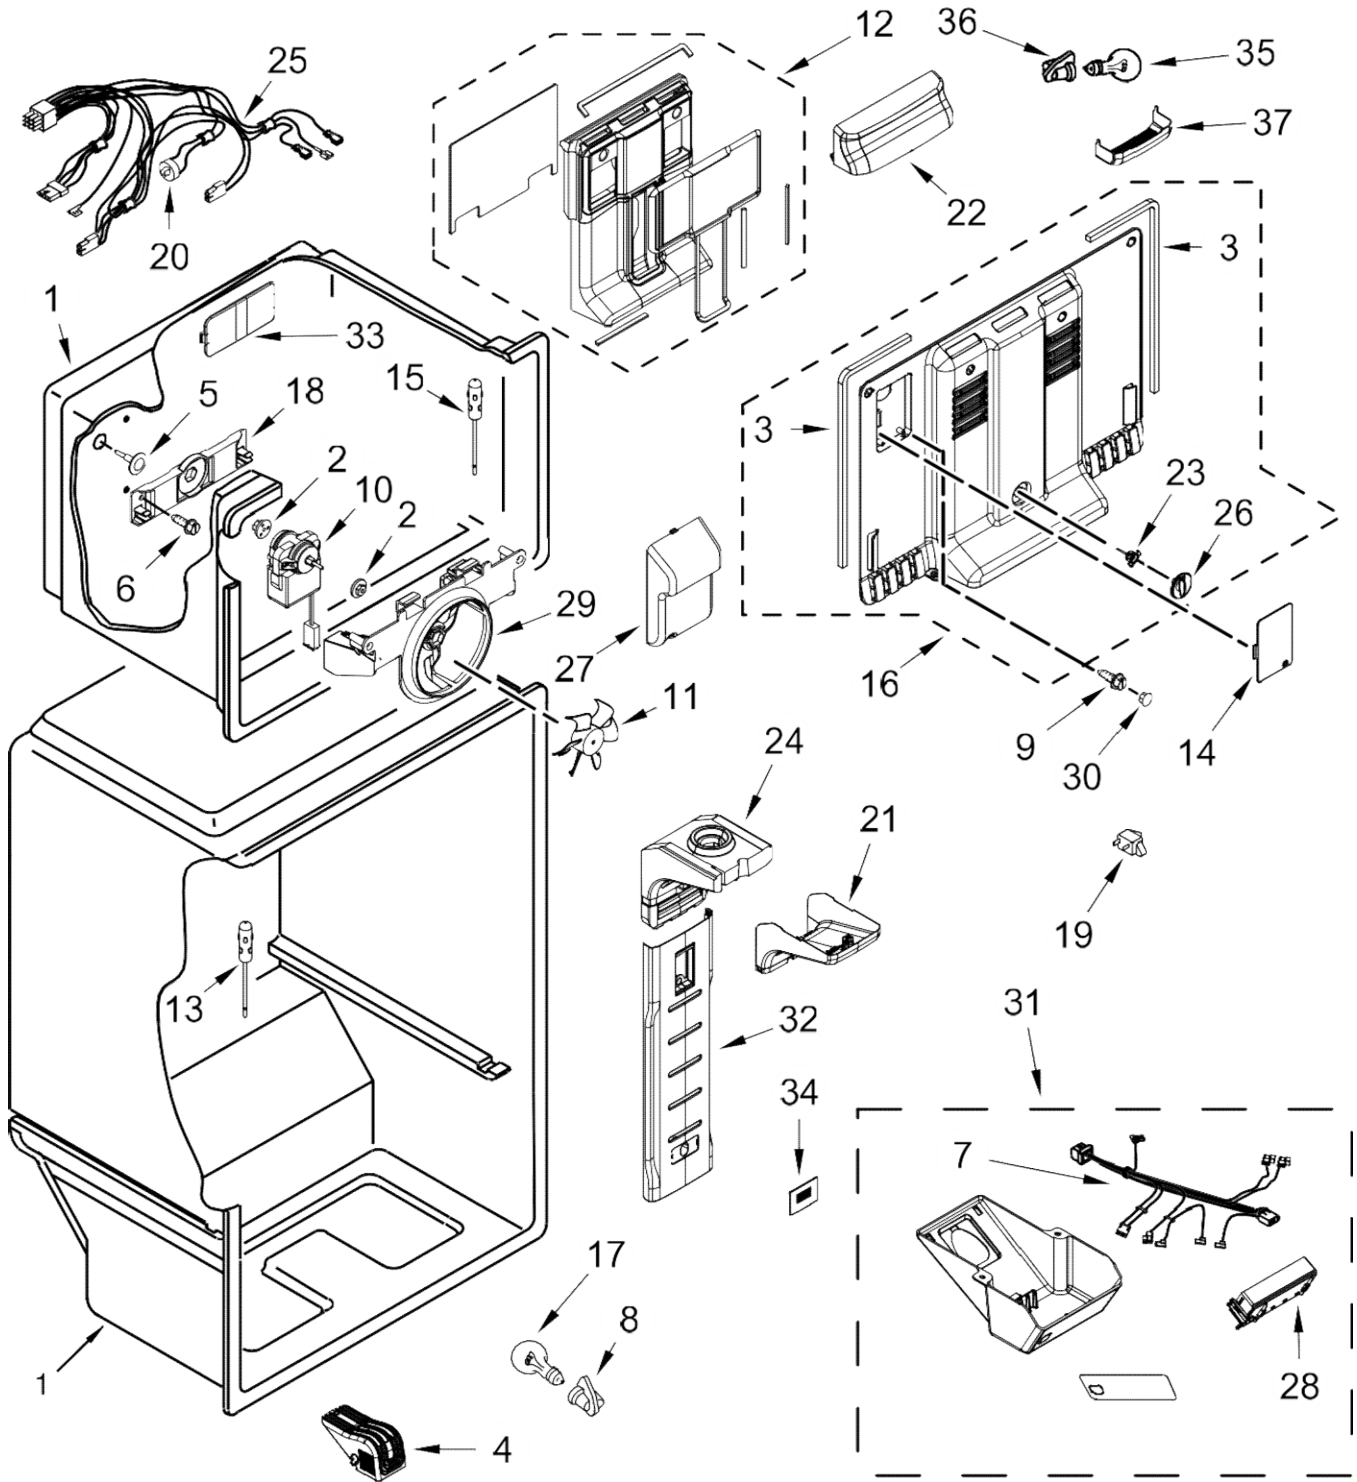

Distribuidor Autorizado

SurteRápido.com

Venta de Refacciones
Electrodomesticas

REFRIGERADOR MT1970S01

REFRIGERADOR MT1970S01

No. Ilustración	Descripción	Piezas	No. Parte
1	Liner	-	No serviceable
2	Grommet	2	2197380
3	Gasket, Evaporator Cover	2	W10709194
4	Cover, Light	1	2325574
5	Hole Plug	1	W10663739
6	Screw	-	488208
7	Wire Assembly, Control Box	1	W10855785
8	Socket, Light	1	W10134764
9	Screw	-	8281232
10	Motor, Evaporator Fan	1	2315539
11	Blade, Fan	1	2200509
12	Assembly, Evaporator Plenum	1	W10676682
13	Thermistor, Refrigerator	1	W10556397
14	Cover, Hole	1	W10763751
15	Thermistor, Freezer Evaporator	-	----
16	Cover, Evaporator	1	W10668482
17	Lamp, Led	1	W10820003
18	Bracket, Evaporator Fan Rear	1	2254454
19	Switch, Rocker Arm	1	1118894
20	Bi-Metal Defrost	1	W10290336
21	Cover, Air Diffuser	1	W10637058
22	Housing, Freezer Lighting	1	W10313917
23	Baffle, Air Manual	1	W10570951
24	Assembly, Air Diffuser	1	W10677734
25	Assembly, Evaporator Fan Wire	1	W10637660
26	Knob, Air Control	1	W10570952
27	Cover, Water Tube	1	W10637058
28	Control, Electronic	1	W10874481
29	Bracket, Fan Motor	1	W10321162
30	Cover, Screw	1	W10487421
31	Assembly, Control Box	1	W10628683
32	Cover, Air Filter	1	W10705785
33	Cup, Screw	1	W10336009
34	Grille, Air Filter Bottom	1	W10330850
35	Lamp, LED	2	W10574850
36	Socket, Light	1	W10440814
37	Lens, Light	1	W10313918