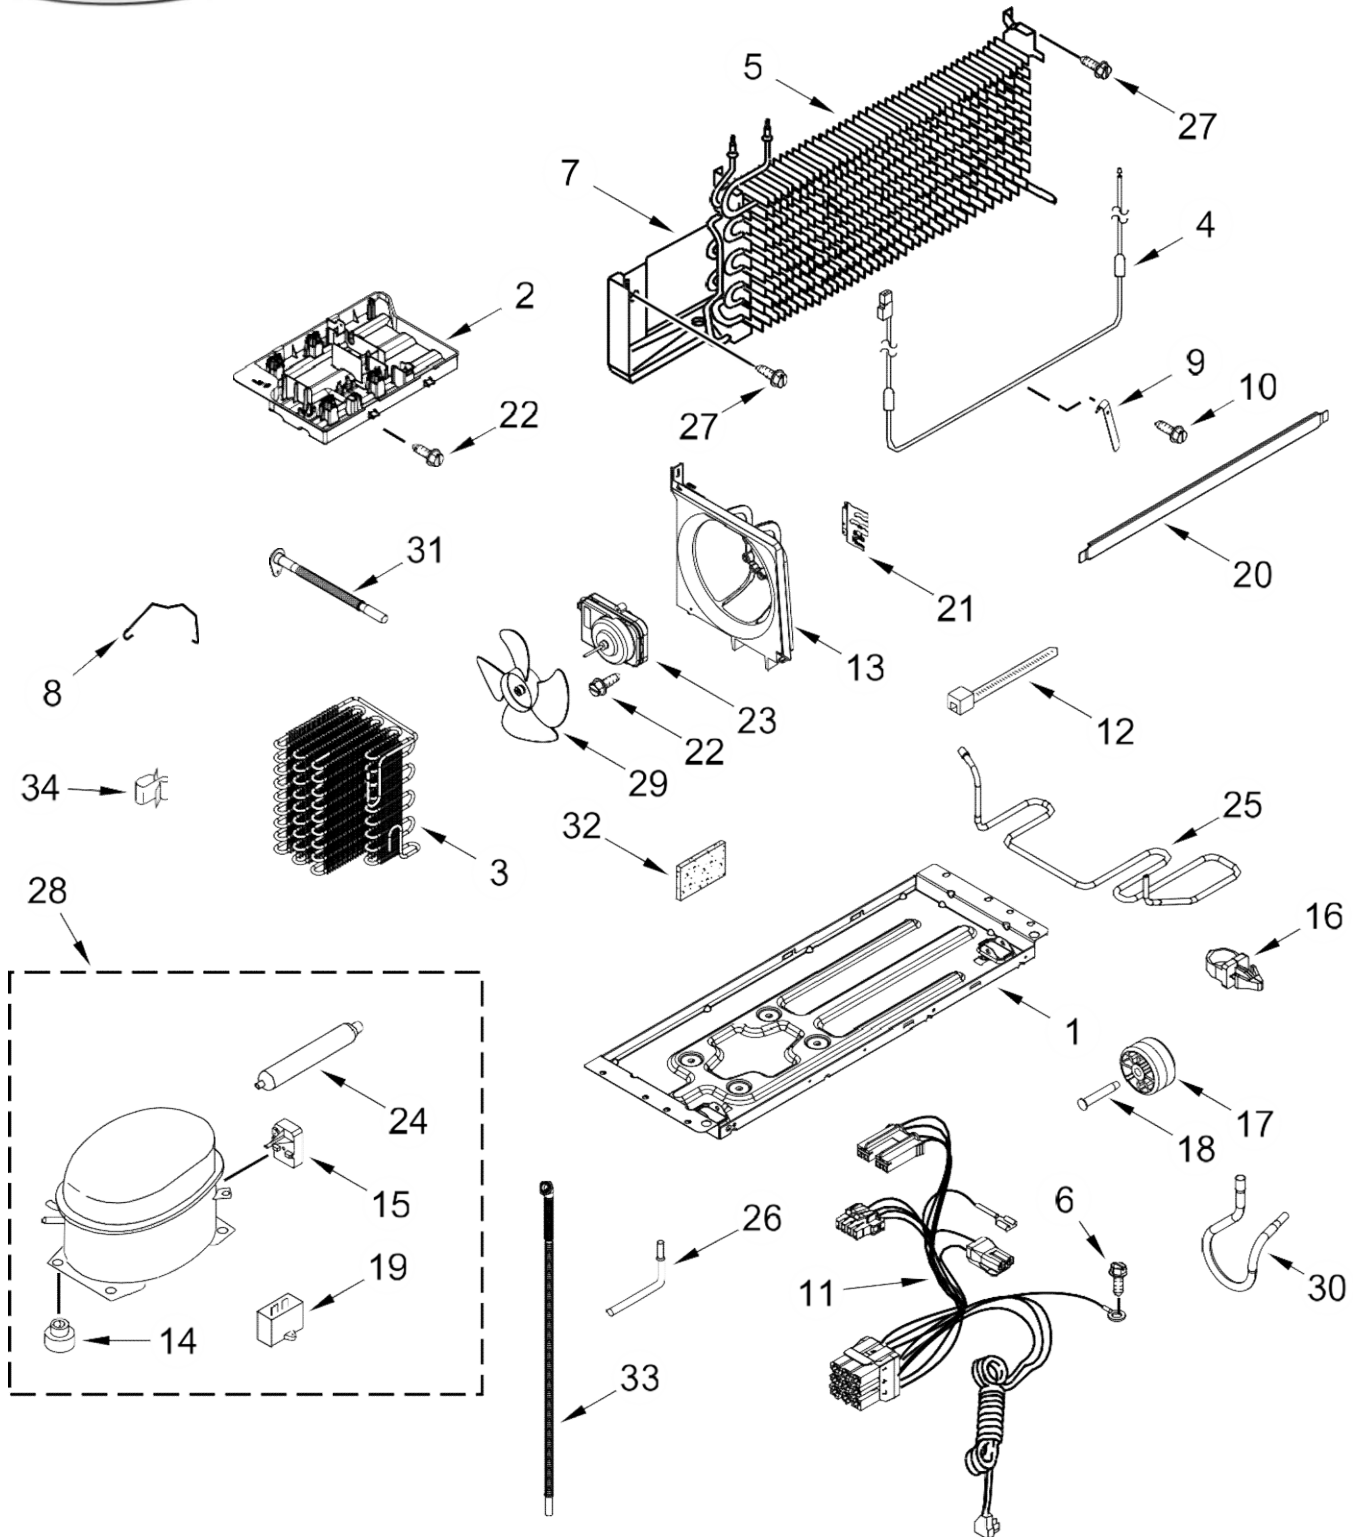

Distribuidor Autorizado

SurteRápido.com

Venta de Refacciones
Electrodomesticas

REFRIGERADOR MT1970S01

No. Ilustración	Descripción	Piezas	No. Parte
1	Refrigerator Door	1	W10818792
2	Handle, Refrigerator	1	W10647954
3	Handle, Freezer	1	W10647957
4	Screw	-	489357
5	Door Gasket, Magnetic	1	W11030683
6	Trim, Door RC	1	W10592149
7	Badge	1	W10612925
8	Trim, Door FC	2	W10592151
9	Freezer Door	1	W10818787
10	Hole Plug	1	W10663739
11	Thimble Top	1	W10492022
12	Door Gasket, Magnetic	1	W11030682
13	Screw	2	8281206
14	Bracket, Door Stop	2	2189202
15	Screw	-	489276
16	Hole Plug Sleeve	1	2254517
17	Cap, Trim End	6	W10592153
18	Compartment, Door	1	W10601425
19	Bin Short	2	W10308867
20	Bin, Large Door	2	W10308868
21	Set Screw (Silver)	1	W10010140
22	Screw	2	W10170540
23	Bracket, Door Stop	1	W10638692

Distribuidor Autorizado

SurteRápido.com

Venta de Refacciones
Electrodomesticas

REFRIGERADOR MT1970S01