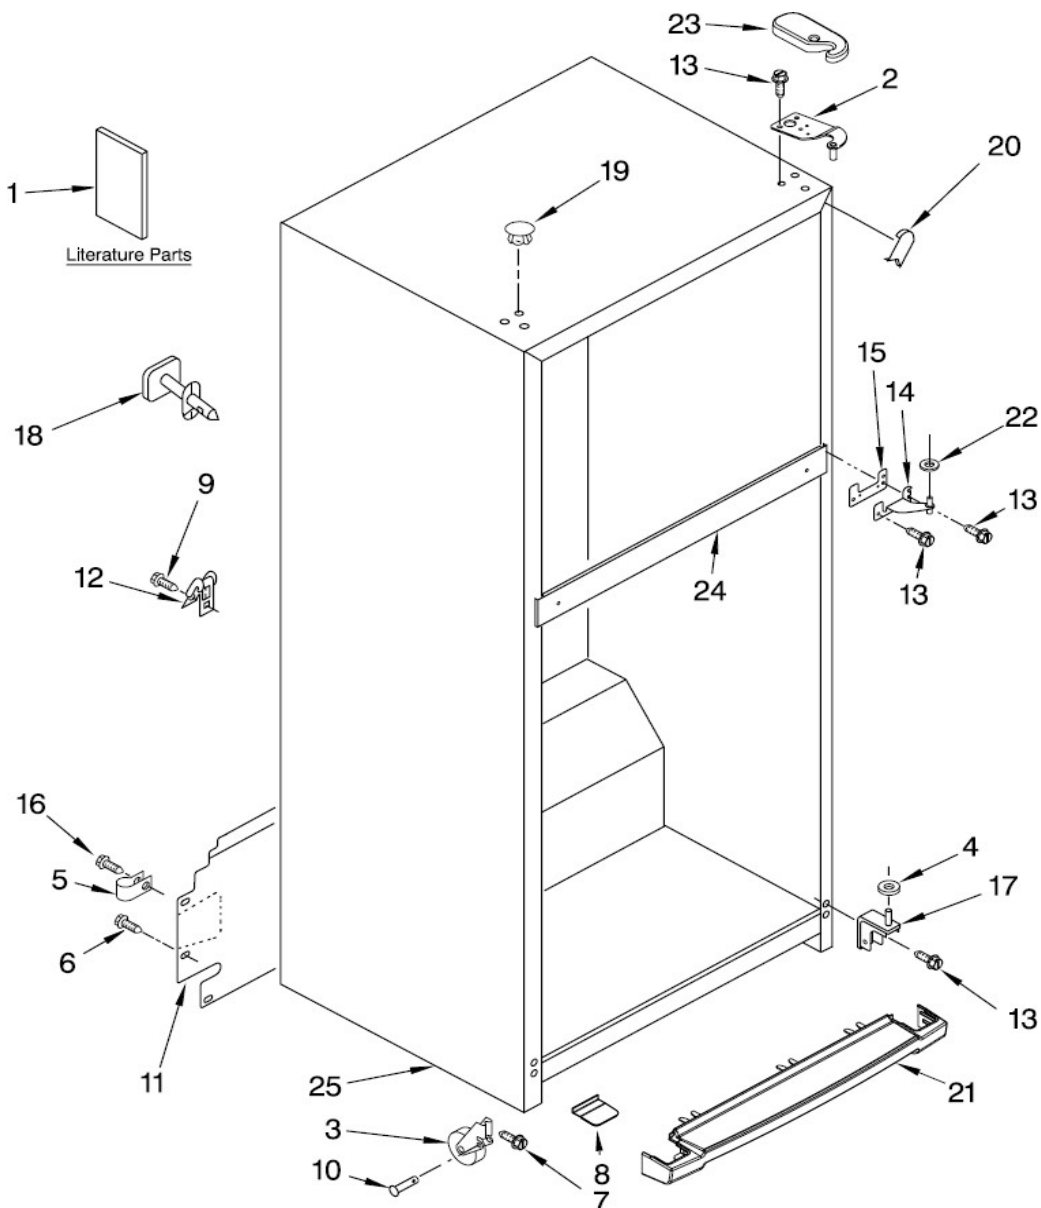

Refrigerador Maytag MT9701S00

Distribuidor Autorizado

SurteRápido.com

Venta de Refacciones
Electrodomesticas

Refrigerador Maytag MT9701S00

No. Ilus.	DESCRIPCIÓN	Cant.	No. de Parte
1	Literature Parts	*	*****
2	Hinge (Top)	1	W10300065
3	Roller, Front	1	2166108
4	Washer Nylon	1	487576
5	Clamp, Tube (Water Supply Line)	1	489385
6	Screw	*	*****
7	Screw	*	*****
8	Endcap, Grille	1	W10353932
9	Screw	*	*****
10	Rivet	2	2221797
11	Cover, Unit	1	W10384413
12	Clamp, Cord	1	W10303628
13	Screw	*	*****
14	Hinge, Center	1	2254618
15	Shim, Hinge Center	1	2183852
16	Screw	*	*****
17	Hinge Butt	1	2254473
18	Fitting, Water Tube (Not Serviced)	*	*****
19	Hole Plug	6	2254506
20	Corner Filler	2	W10283961
21	Grille (Includes 21)	1	W10353938
22	Washer, Plain	2	489341
23	Cover, Hinge RS	1	W10353947
24	Rail, Center (Not Serviced)	*	*****
25	Cabinet (Not a Servicable Part)	*	*****

No.Ilus.	DESCRIPCIÓN	Cant.	No. de Parte
1	Refrigerator Door	1	W10353321
2	Bracket, Door Stop	2	2189202
3	Screw, Mounting	*	*****
4	Thimble	2	2200087
5	Hole Plug, Hinge	2	2254517
6	Door Gasket, Magnetic	1	W10279559
7	Screw	*	*****
8	Trim, Door	1	W10308873
9	Nameplate	1	W10170766
10	Handle	1	W10370624
11	Screw	*	*****
12	Endcap, Trim RS	1	W10308871
13	Endcap, Trim LS	1	W10338485