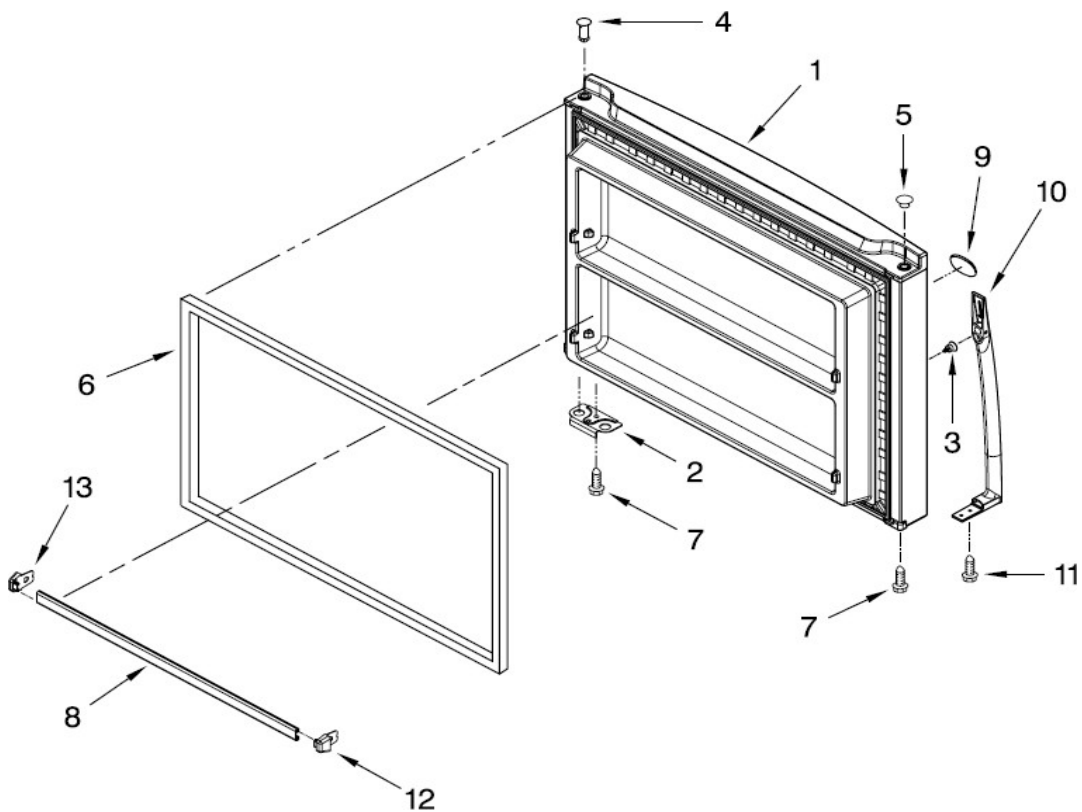

Distribuidor Autorizado

SurteRápido.com

Venta de Refacciones
Electrodomesticas

Refrigerador Maytag MT9701S00

Distribuidor Autorizado

SurteRápido.com

Venta de Refacciones
Electrodomesticas

Refrigerador Maytag MT9701S00

No.Ilus.	DESCRIPCIÓN	Cant.	No. de Parte
1	Refrigerator Door	1	W10353321
2	Bracket, Door Stop	2	2189202
3	Screw, Mounting	*	*****
4	Thimble	2	2200087
5	Hole Plug, Hinge	2	2254517
6	Door Gasket, Magnetic	1	W10279559
7	Screw	*	*****
8	Trim, Door	1	W10308873
9	Nameplate	1	W10170766
10	Handle	1	W10370624
11	Screw	*	*****
12	Endcap, Trim RS	1	W10308871
13	Endcap, Trim LS	1	W10338485