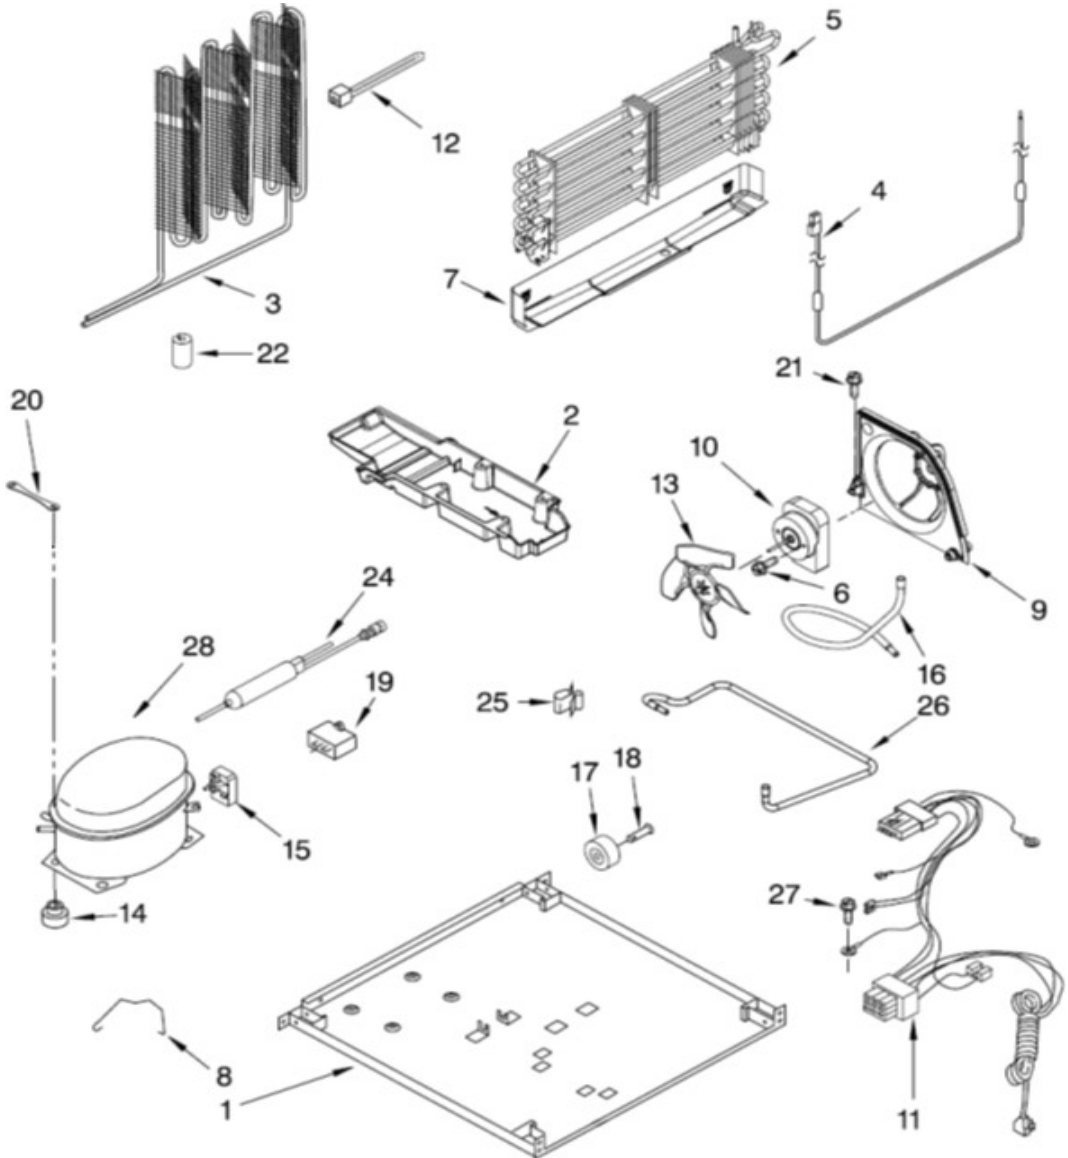

Distribuidor Autorizado

SurteRápido.com

Venta de Refacciones
Electrodomesticas

Refrigerador Maytag MT9701S00

Distribuidor Autorizado

SurteRápido.com

Venta de Refacciones
Electrodomesticas

Refrigerador Maytag MT9701S00

No. Ilus.	DESCRIPCIÓN	Cant.	No. de Parte
1	Plate, Unit Mounting	*	*****
2	Tray, Evaporator	1	W10314200
3	Condenser	1	W10342567
4	Heater, Defrost	1	W10316428
5	Evaporator Assy	1	W10314205
6	Screw	*	*****
7	Heat Shield	1	W10314195
8	Bale, Strap	1	W10174384
9	Air Baffle	1	2315541
10	Motor, Condenser	1	2188874
11	Wire Assembly, Unit	1	W10405935
12	Strap	1	2263990
13	Fan Blade	1	W10139483
14	Grommet	4	1100826
15	Start-Device, Combination	1	W10194431
16	Tube, Suction	*	*****
17	Roller	4	2150304
18	Rivet	2	2179826
19	Capacitor	1	2169373
20	Strap, Compressor	2	W10236396
21	Screw	*	*****
22	Grommet, Cond Drier	3	2319835
24	Drier	1	W10177049
25	Clip, Wire	4	939054
26	Tube, Process	*	*****
27	Screw	*	*****
28	Compressor	1	W10185696