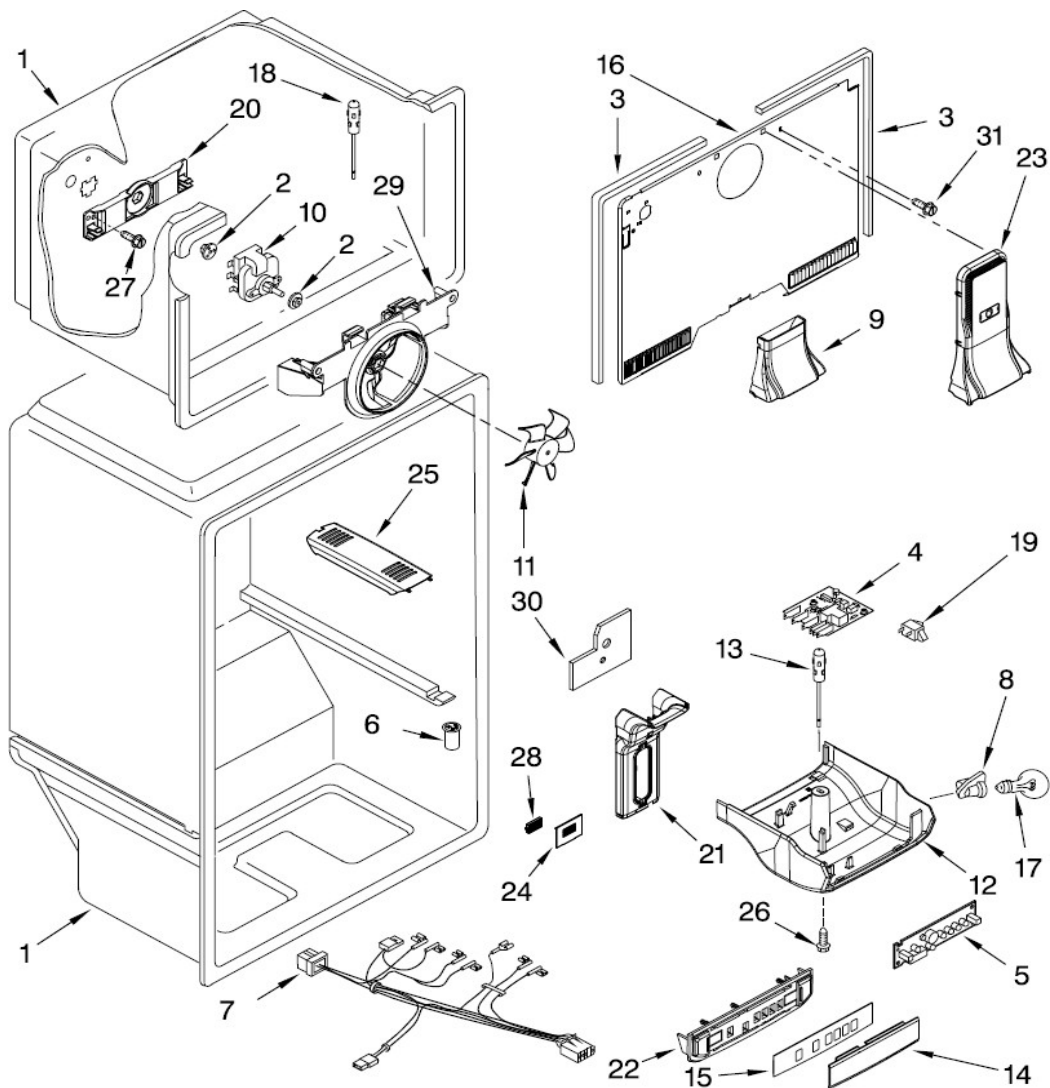

Distribuidor Autorizado

SurteRápido.com

Venta de Refacciones
Electrodomesticas

Refrigerador Maytag MT9701S00

Distribuidor Autorizado

SurteRápido.com

Venta de Refacciones
Electrodomesticas

Refrigerador Maytag MT9701S00

No. Ilus.	DESCRIPCIÓN	Cant.	No. de Parte
1	Liner (Not A Servicable Part)	*	*****
2	Grommet	2	2197380
3	Gasket, Evaporator Cover	2	2254359
4	Elec. Control Hercules	1	W10392193
5	Control Elek, UI	1	W10341559
6	Valve	1	2210509
7	Wire Assy, Control Box	1	W10292528
8	Socket, Light	1	2162085
9	Tower Conn Assy FC	1	W10396926
10	Fan Motor	1	2315539
11	Fan Blade	1	2200509
12	Control Box	1	W10316942
13	Thermistor, RC	1	W10384183
14	Fascia, Lens	1	W10339195
15	Overlay	1	W10356943
16	Cover, Evaporator	1	W10305172
17	Light Bulb	1	W10311528
18	Thermistor, FC	1	W10383615
19	Rocker Arm Switch	1	1118894
20	Bracket Evap. Fan, Rear	1	2254454
21	Cover, Air Diffuser	1	W10305175
22	Fascia, Control	1	W10383443
23	Air Tower	1	W10305174
24	Grille, Air Filter	1	W10330850
25	Light Cover, RC	1	W10348614
28	Air Filter	1	W10315189
29	Bracket, Fan Motor	1	W10321162
30	Shield, Heat	1	1115318