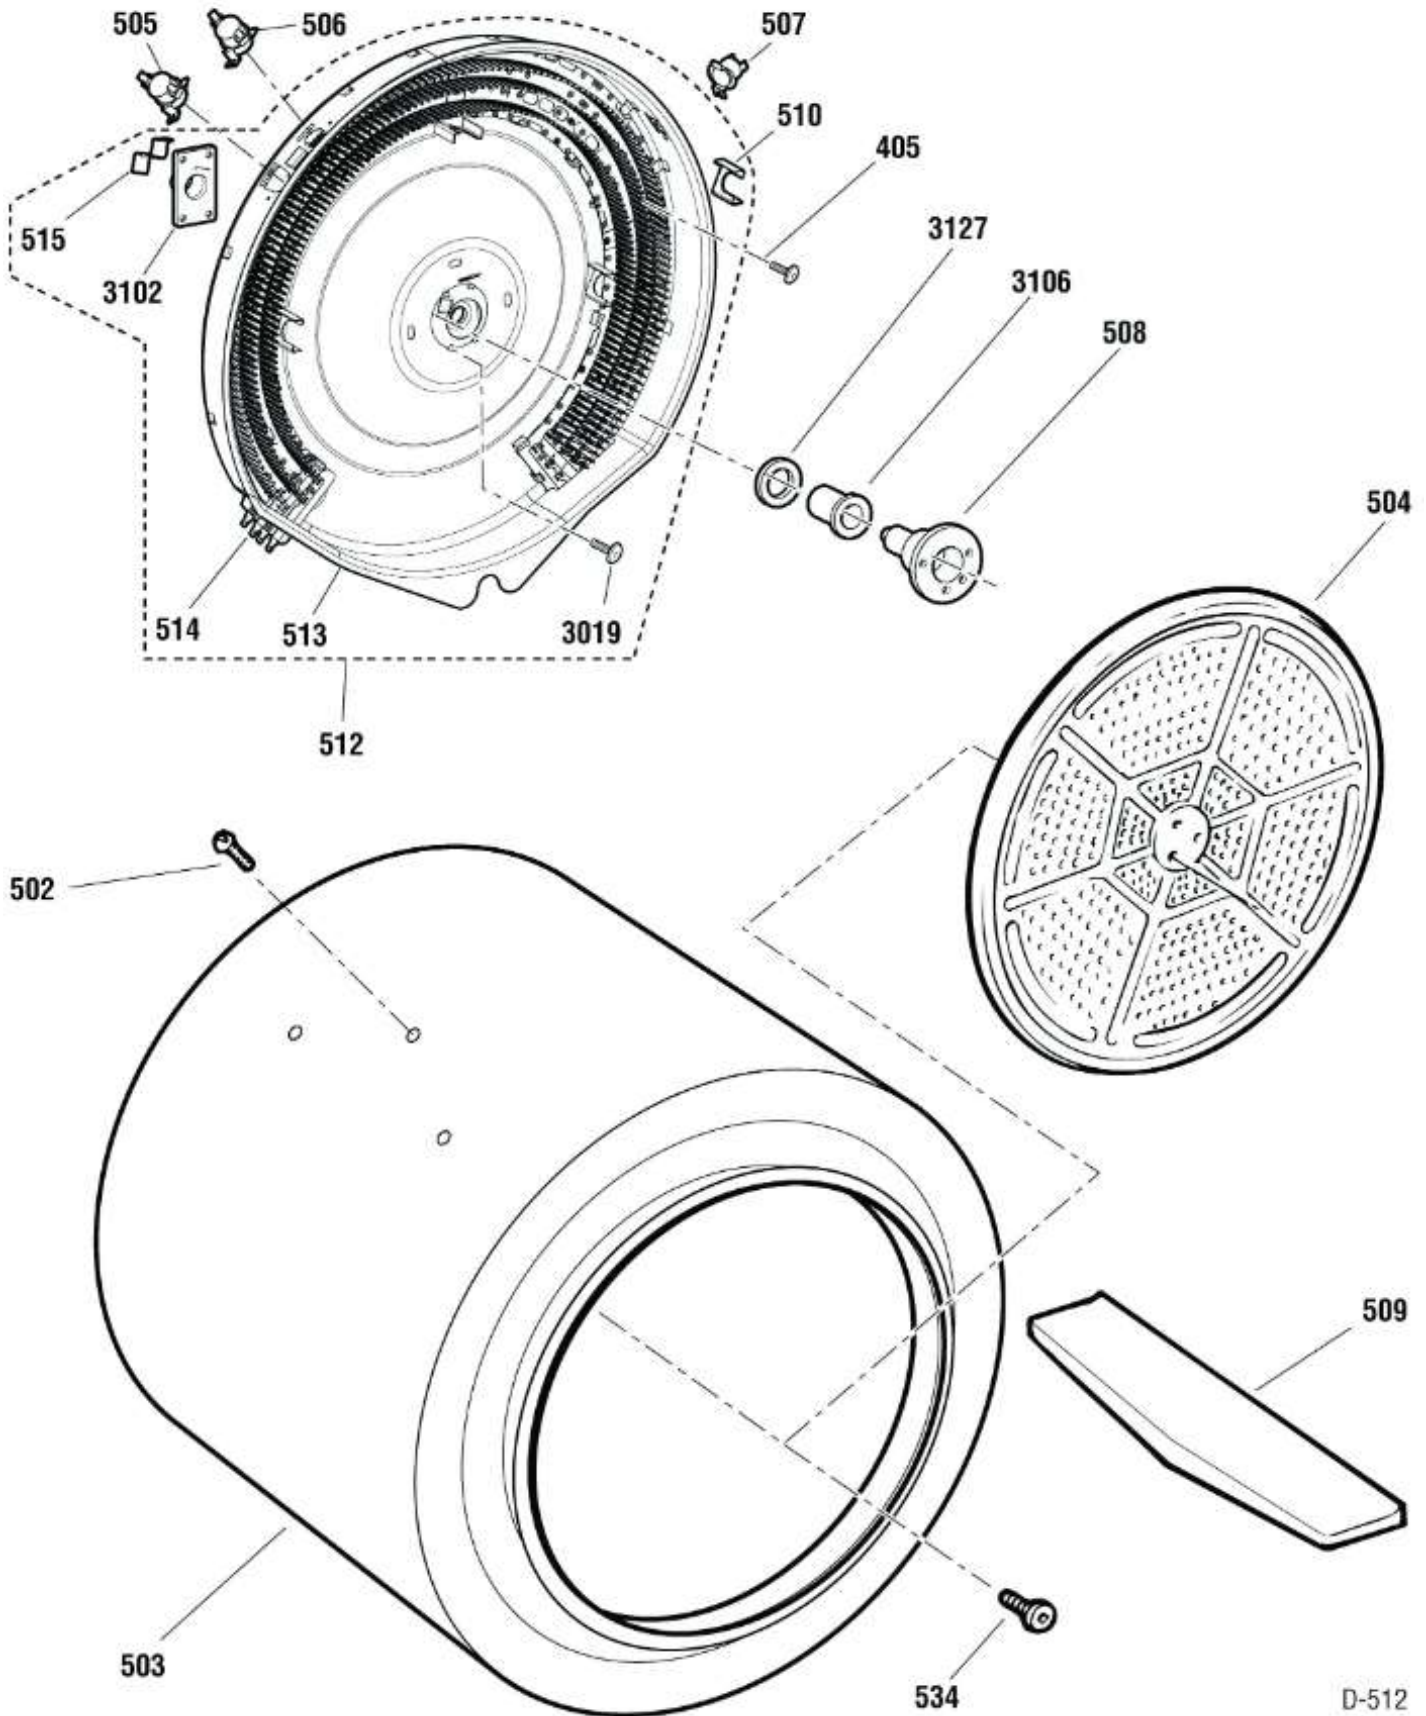

Distribuidor Autorizado

SurteRápido.com

Venta de Refacciones
Electrodomesticas

SECADORA MTMX050EF1WW

Distribuidor Autorizado

SurteRápido.com

Venta de Refacciones
Electrodomesticas

SECADORA MTMX050EF1WW

Guía	Refacción	Descripción
1	234D1157P006	USE & CARE
1	234D1921P028	WIRING LABEL
1	234D1922P011	WIRING LABEL
2	WE2M215	SCREW # 8
3	WE19M1478	END CAP " LH " (WHITE) (WHITE)
4	WE19M1477	END CAP " RH " (WHITE) (WHITE)
7	WE1M858	TIMER KNOB ASM. (WHITE) (WHITE)
13	WE19M1776	BKSPL. ASM. MF WHITE
35	WG04F04221	SWITCH , PTS
41	WG04A00748	CLIP KNOB
72	WG04L07082	REAR PANEL
75	WE2M173	SCREW
80	WG04F02271	RESISTOR 45000 OHM
100	WG04F01148	TIMER
112	WG04L01422	PLUG DOOR WH
201	WW02A00011	BLOWER WHEEL W/NUT INSER
203	WE13X182	STRAP MOTOR
204	WG04F01582	MOTOR STRAP
205	WW02A00070	SCREW GROUND
205	WG04A00990	SOPORTE
213	WG04F01569	BANDA TRANSMISION
215	WW02A00060	IDLER ARM SPRING
216	WE12M8	PULLEY IDLER
218	WE14M234	BLOWER HOUSING ASM
218	WW02F00240	GASKET SEAL, HSNG EXH.
222	WW03A00199	SCREW
222	WE20M494	BOTTOM COVER
222	NLA	SCREW
228	WG04F01753	ELBOW EXHAUST
228	WW01F01581	ELBOW EXHAUST
230	WE4M127	THERMOSTAT CONTROL
231	WE2M187	SCREW
232	WW02A00032	SCREW
233	WE13M65	MOTOR PLATE
234	WG04A00124	NUT CAP