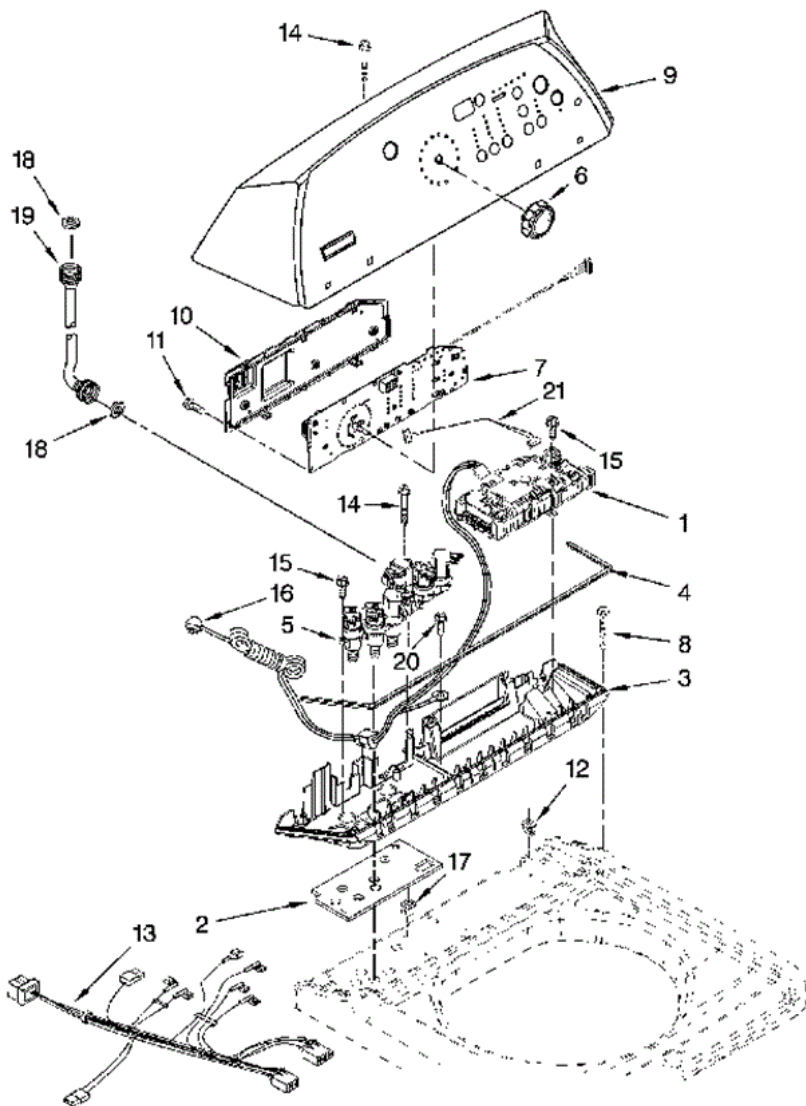

26	W10045210	BEZEL, DETERGENT DISPENSER (ELEPHANT)
27	W10106990	NOZZLE ASSEMBLY, FRESH WATER
28	371503	CLAMP, HOSE
29	W10059230	LOCK ASSEMBLY, LID
30	8572019	BEZEL, LID LOCK (WHITE)
30	W10052520	BEZEL, LID LOCK (BLACK)
31	8564458	ABSORBER, IMPACT
32	8564456	HINGE, TOP (2)
33	18849	PAD, TOP HINGE (2)
34	343641	SCREW, 10-16 X 1/2 (2)
35	8563941	COVER, HARNESS
36	693995	SCREW, 8-18 X 3/8
37	8543784	BRACKET, DRAIN HOSE
38	8578386	SHIELD, WIRE HARNESS
39	8281136	SCREW, 10-16 X 3/4
40	8576476	SPACER, REAR (CABINET/TOP)
41	370451	CLAMP, HOSE
42	371503	CLAMP, HOSE
43	3400061	SCREW, 10-16 X 9/16
44	90016	CLIP, HARNESS (5)
45	8281736	WIRE, GROUND JUMPER
46	3400076	SCREW, 10-32 X 5/8
47	8563785	LOCK, TOP- FRONT (2)
48	8577896	WASHER, SUSPENSION UMBRELLA (4)
49	8564017	CUP, SUSPENSION (4)

Distribuidor Autorizado

SurteRápido.com

Venta de Refacciones
Electrodomesticas

MTW6600TB1 TABLERO

MTW6600TB1 TABLERO

1	W10155109	CONTROL UNIT ASSEMBLY, MACHINE & MOTOR
2	W10130502	GASKET, VALVE TRAY
3	8565304	TRAY ASSEMBLY, CONSOLE (INCLUD. 2 & 4) (WHITE)
3	8565305	TRAY ASSEMBLY, CONSOLE (INCLUD. 2 & 4) (BLACK)
4	8565259	GASKET, CONSOLE/TRAY
5	W10128457	VALVE, LOG ASSEMBLY
6	W10110196	KNOB, CONTROL
7	W10051092	USER INTERFACE
8	W10004990	SCREW, 6-20 X 1.2
9	W10090708	CONSOLE (WHITE)
9	W10090709	CONSOLE (BLACK)
10	8564265	COVER, REAR- USER INTERFACE
11	W10003770	SCREW, 6-19 X 1/2 (3)
12	W10022060	NUT, PUSH-IN (3)
13	W10128687	HARNESS, UPPER (INCLUDES ITEM 21)
14	8565324	SCREW, 10-16 X 1.75
15	8281136	SCREW, 8-18 X 3/4
16	3407203	CORD ASSEMBLY, POWER
17	98460	NUT, PUSH-IN (2)
18	3976300	WASHER, WATER INLET HOSE (1-1/16 X 5/8)(4)
19	8571377	HOSE, WATER INLET (BLUE COUPLER)
19	8571378	HOSE, WATER INLET (RED COUPLER)
20	3351614	SCREW, POWER CORD GROUND
21	3407187	HARNESS, THERMISTOR