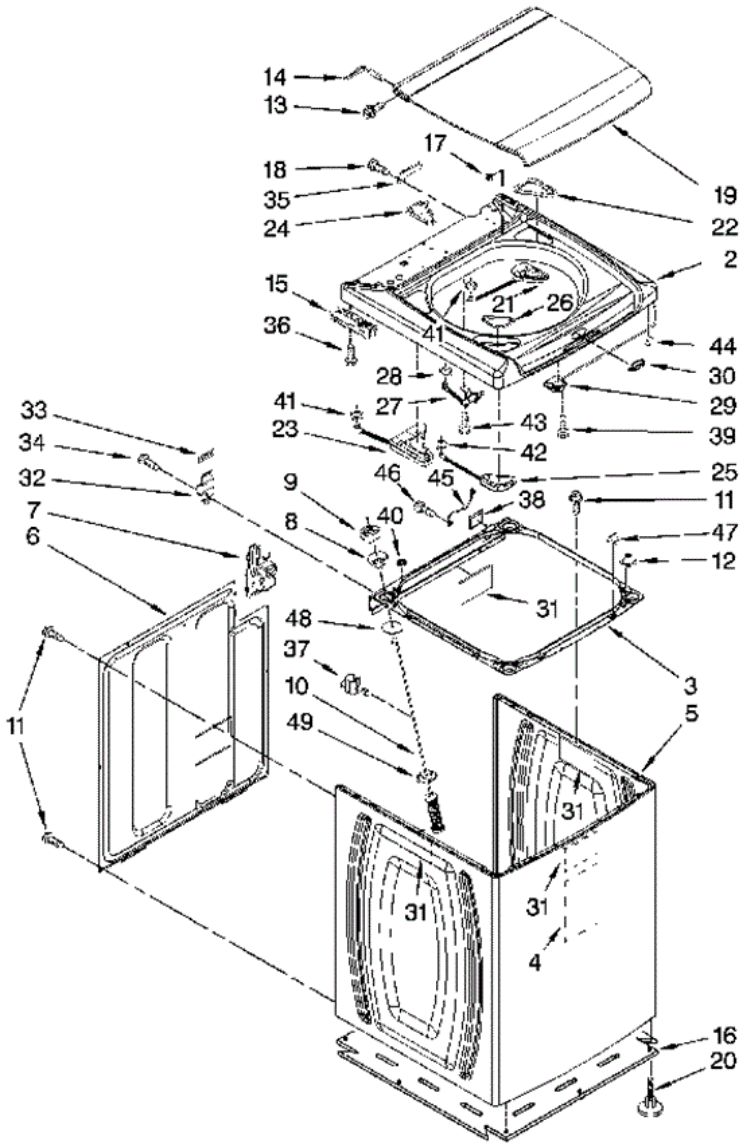

MTW6600TB1 GABINETE