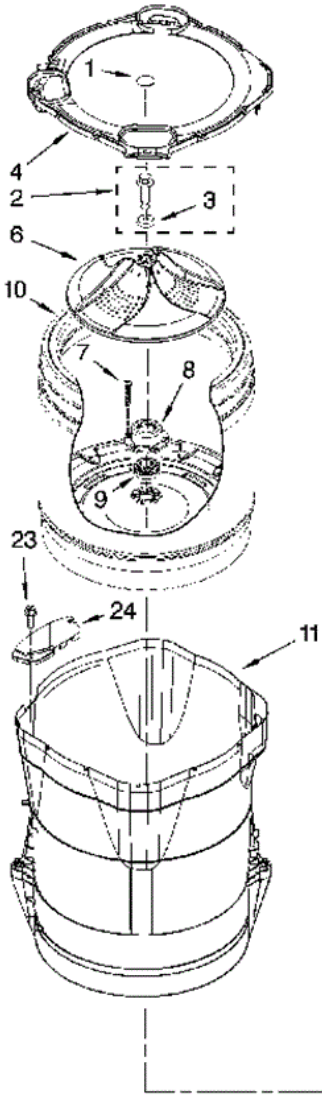

Distribuidor Autorizado

SurteRápido.com

Venta de Refacciones
Electrodomesticas

MTW6600TB1 TABLERO

MTW6600TB1 TABLERO

1	W10155109	CONTROL UNIT ASSEMBLY, MACHINE & MOTOR
2	W10130502	GASKET, VALVE TRAY
3	8565304	TRAY ASSEMBLY, CONSOLE (INCLUD. 2 & 4) (WHITE)
3	8565305	TRAY ASSEMBLY, CONSOLE (INCLUD. 2 & 4) (BLACK)
4	8565259	GASKET, CONSOLE/TRAY
5	W10128457	VALVE, LOG ASSEMBLY
6	W10110196	KNOB, CONTROL
7	W10051092	USER INTERFACE
8	W10004990	SCREW, 6-20 X 1.2
9	W10090708	CONSOLE (WHITE)
9	W10090709	CONSOLE (BLACK)
10	8564265	COVER, REAR- USER INTERFACE
11	W10003770	SCREW, 6-19 X 1/2 (3)
12	W10022060	NUT, PUSH-IN (3)
13	W10128687	HARNESS, UPPER (INCLUDES ITEM 21)
14	8565324	SCREW, 10-16 X 1.75
15	8281136	SCREW, 8-18 X 3/4
16	3407203	CORD ASSEMBLY, POWER
17	98460	NUT, PUSH-IN (2)
18	3976300	WASHER, WATER INLET HOSE (1-1/16 X 5/8)(4)
19	8571377	HOSE, WATER INLET (BLUE COUPLER)
19	8571378	HOSE, WATER INLET (RED COUPLER)
20	3351614	SCREW, POWER CORD GROUND
21	3407187	HARNESS, THERMISTOR

MTW6600TB1 TINAS

MTW6600TB1 TINAS

1	W10106600	CAP, IMPELLER
2	W10076270	SCREW & WASHER ASSEMBLY
3	W10076260	WASHER
4	W10130807	TUB RING
5	8572540	HOSE PRESSURE SWITCH
6	W10141017	IMPELLER (WASHPLATE)
7	8533953	SCREW, 8-16 X 1.000 (6)
8	W10118114	HUB, BASKET-DRIVEN (INCLUDES ITEM 9)
9	8545953	HUB, BASKET-DRIVER (INCLUDES ITEM 8)
10	W10118182	BASKET ASSEMBLY (INCLUDES ITEMS 7, 8, & 9)
11	W10128830	TUB & DRIVE SHAFT ASSEMBLY
12	W10137697	HARNESS, LOWER (INCLUDES ITEM 5)
13	W10005430	CLAMP, PRESSURE HOSE RETAINER
14	8533957	SCREW, 10-16 X 1/2
15	W10137698	SHIELD, DRIVE MOTOR (INCLUDES ITEM 16)
16	8565172	TUBE, BUFFER (SET OF 4)
17	8565170	STATOR, MOTOR (INCLUDES ITEM 18)
18	8557836	PLATE, STATOR (SET OF 2)
19	8534042	SCREW, 1/4-20 X .968 (4)
20	W10137685	RPS ASSEMBLY
21	8565177	ROTOR, MAIN DRIVE MOTOR (INCLUDES ITEM 22)
22		BOLT, ROTOR ASSEMBLY NON-SERVICEABLE
23	8533928	SCREW, 8-18 X 3/4 (2)
24	8566197	FILTER, DUAL PUMP HOOD