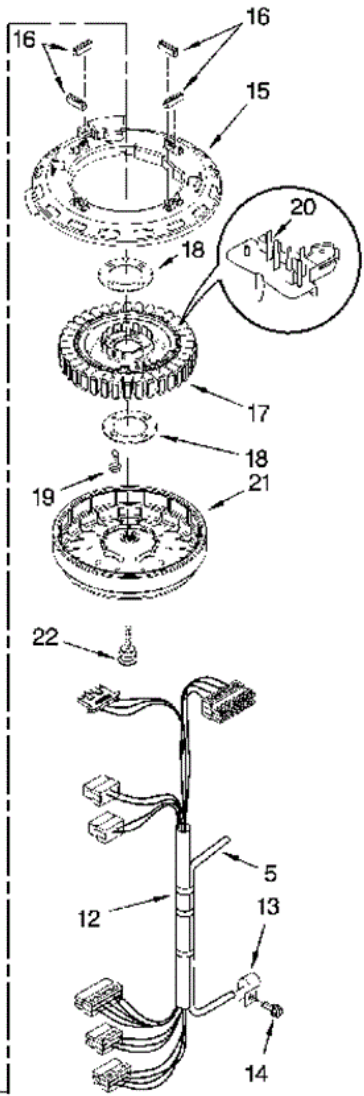

Distribuidor Autorizado

SurteRápido.com

Venta de Refacciones
Electrodomesticas

MTW6600TB1 TABLERO

MTW6600TB1 TABLERO

1	W10155109	CONTROL UNIT ASSEMBLY, MACHINE & MOTOR
2	W10130502	GASKET, VALVE TRAY
3	8565304	TRAY ASSEMBLY, CONSOLE (INCLUD. 2 & 4) (WHITE)
3	8565305	TRAY ASSEMBLY, CONSOLE (INCLUD. 2 & 4) (BLACK)
4	8565259	GASKET, CONSOLE/TRAY
5	W10128457	VALVE, LOG ASSEMBLY
6	W10110196	KNOB, CONTROL
7	W10051092	USER INTERFACE
8	W10004990	SCREW, 6-20 X 1.2
9	W10090708	CONSOLE (WHITE)
9	W10090709	CONSOLE (BLACK)
10	8564265	COVER, REAR- USER INTERFACE
11	W10003770	SCREW, 6-19 X 1/2 (3)
12	W10022060	NUT, PUSH-IN (3)
13	W10128687	HARNESS, UPPER (INCLUDES ITEM 21)
14	8565324	SCREW, 10-16 X 1.75
15	8281136	SCREW, 8-18 X 3/4
16	3407203	CORD ASSEMBLY, POWER
17	98460	NUT, PUSH-IN (2)
18	3976300	WASHER, WATER INLET HOSE (1-1/16 X 5/8)(4)
19	8571377	HOSE, WATER INLET (BLUE COUPLER)
19	8571378	HOSE, WATER INLET (RED COUPLER)
20	3351614	SCREW, POWER CORD GROUND
21	3407187	HARNESS, THERMISTOR

MTW6600TB1 TINAS

MTW6600TB1 TINAS

1	W10106600	CAP, IMPELLER
2	W10076270	SCREW & WASHER ASSEMBLY
3	W10076260	WASHER
4	W10130807	TUB RING
5	8572540	HOSE PRESSURE SWITCH
6	W10141017	IMPELLER (WASHPLATE)
7	8533953	SCREW, 8-16 X 1.000 (6)
8	W10118114	HUB, BASKET-DRIVEN (INCLUDES ITEM 9)
9	8545953	HUB, BASKET-DRIVER (INCLUDES ITEM 8)
10	W10118182	BASKET ASSEMBLY (INCLUDES ITEMS 7, 8, & 9)
11	W10128830	TUB & DRIVE SHAFT ASSEMBLY
12	W10137697	HARNESS, LOWER (INCLUDES ITEM 5)
13	W10005430	CLAMP, PRESSURE HOSE RETAINER
14	8533957	SCREW, 10-16 X 1/2
15	W10137698	SHIELD, DRIVE MOTOR (INCLUDES ITEM 16)
16	8565172	TUBE, BUFFER (SET OF 4)
17	8565170	STATOR, MOTOR (INCLUDES ITEM 18)
18	8557836	PLATE, STATOR (SET OF 2)
19	8534042	SCREW, 1/4-20 X .968 (4)
20	W10137685	RPS ASSEMBLY
21	8565177	ROTOR, MAIN DRIVE MOTOR (INCLUDES ITEM 22)
22		BOLT, ROTOR ASSEMBLY NON-SERVICEABLE
23	8533928	SCREW, 8-18 X 3/4 (2)
24	8566197	FILTER, DUAL PUMP HOOD