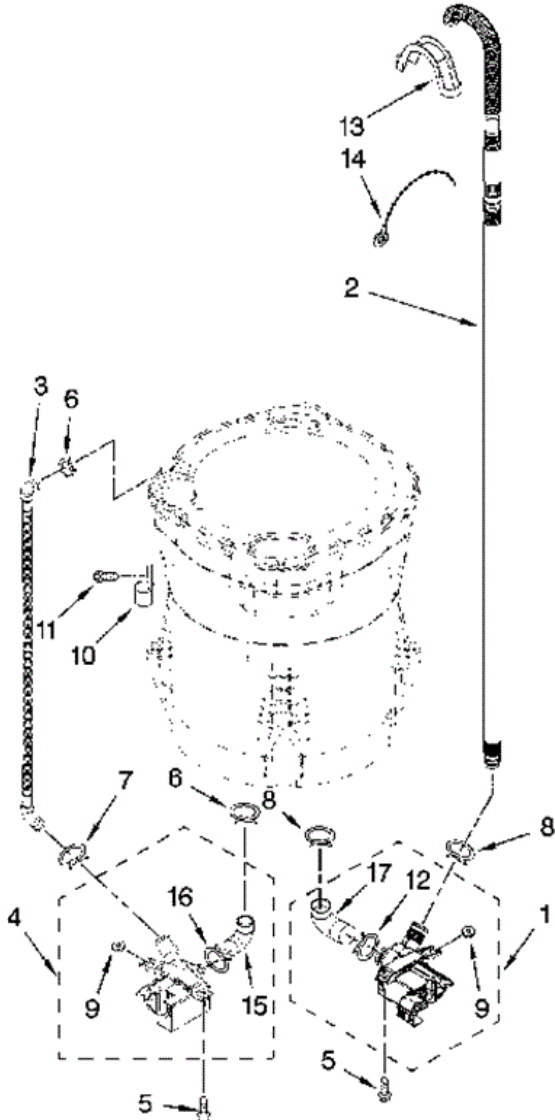

MTW6600TB1 BOMBA