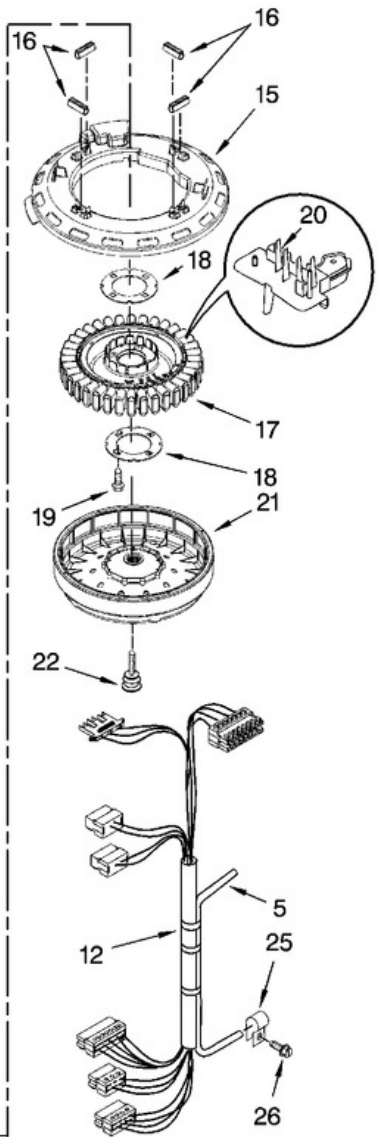

Distribuidor Autorizado

SurteRápido.com

Venta de Refacciones
Electrodomesticas

MTW6700TQ0 TABLERO

MTW6700TQ0 TABLERO

1	W10051176	CONTROL UNIT ASSEMBLY (S/P)
2	W10130502	GASKET, VALVE TRAY (S/P)
3	8565304	TRAY ASSEMBLY, CONSOLE (S/P)
4	8565259	GASKET, CONSOLE/TRAY (S/P)
5	W10128457	VALVE, LOG ASSEMBLY (S/P)
6	W10110196	KNOB, CONTROL (S/P)
7	W10051173	USER INTERFACE (S/P)
8	W10004990	SCREW, 6-20 X 1.2 (S/P)
9	W10090730	CONSOLE (S/P)
10	8564265	COVER, REAR- USER INTERFACE (S/P)
11	W10003770	SCREW, 6-19 X 1/2 (3) (S/P)
12	W10022060	NUT, PUSH-IN (3) (S/P)
13	W10128687	HARNESS, UPPER (S/P)
14	8565324	SCREW, 10-16 X 1.75 (S/P)
15	8281136	SCREW, 8-18 X 3/4 (S/P)
16	3407203	CORD ASSEMBLY, POWER (S/P)
17	98460	NUT, PUSH-IN (2) (S/P)
18	3976300	WASHER, WATER INLET HOSE (1-1/16 X 5/8)(4) (S/P)
19	89503	HOSE, WATER INLET (BLUE COUPLER)
19	89503	HOSE, WATER INLET (RED COUPLER)
20	3351614	SCREW, POWER CORD GROUND (S/P)

MTW6700TQ0 TINAS

MTW6700TQ0 TINAS

1	W10106600	CAP, IMPELLER (S/P)
2	W10076270	SCREW & WASHER ASSEMBLY (S/P)
3	W10076260	WASHER (S/P)
4	W10130807	TUB RING (S/P)
5	353244	HOSE PRESSURE SWITCH (S/P)
6	W10141017	IMPELLER (WASHPLATE) (S/P)
7	8533953	SCREW, 8-16 X 1.000 (6) (S/P)
8	280145	HUB, BASKET-DRIVEN (INCLUDES ITEM 9) (S/P)
9	280145	HUB, BASKET-DRIVER (INCLUDES ITEM 8) (S/P)
10	W10118182	BASKET ASSEMBLY (S/P)
11	W10128830	TUB & DRIVE SHAFT ASSEMBLY (S/P)
12	W10058730	HARNESS, LOWER (INCLUDES ITEM 5) (S/P)
13	8542674	WEIGHT, TUB COUNTERBALANCE (S/P)
14	W10004910	SCREW, 12-16 X 1-1/4 (2) (S/P)
15	W10137698	SHIELD, DRIVE MOTOR (INCLUDES ITEM 16) (S/P)
16	280142	TUBE, BUFFER (SET OF 4) (S/P)
17	8565170	STATOR, MOTOR (INCLUDES ITEM 18) (S/P)
18	8557836	PLATE, STATOR (SET OF 2) (S/P)
19	8534042	SCREW, 1/4-20 X .968 (4) (S/P)
20	8565188	RPS ASSEMBLY (S/P)
21	280146	ROTOR, MAIN DRIVE MOTOR (S/P)
23	8533928	SCREW, 8-18 X 3/4 (2) (S/P)
24	8566197	FILTER, DUAL PUMP HOOD (S/P)
25	W10005430	CLAMP, PRESSURE HOSE RETAINER (S/P)
26	8533957	SCREW, 10-16 X 1/2 (S/P)