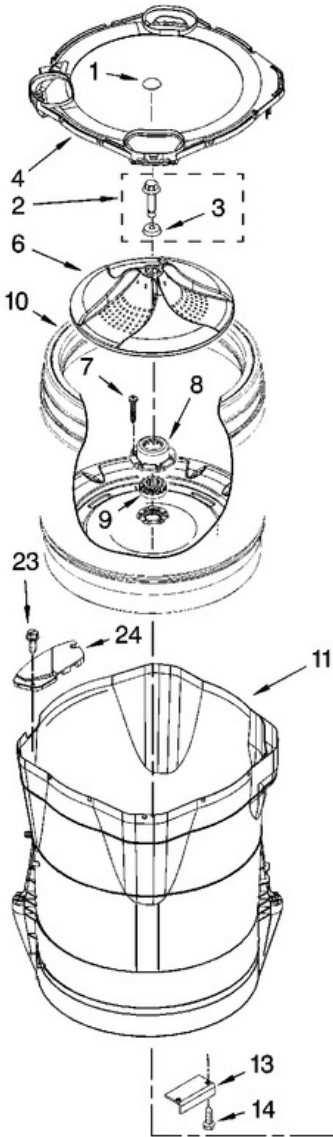

Distribuidor Autorizado

SurteRápido.com

Venta de Refacciones
Electrodomesticas

MTW6700TQ0 TABLERO

MTW6700TQ0 TABLERO

1	W10051176	CONTROL UNIT ASSEMBLY (S/P)
2	W10130502	GASKET, VALVE TRAY (S/P)
3	8565304	TRAY ASSEMBLY, CONSOLE (S/P)
4	8565259	GASKET, CONSOLE/TRAY (S/P)
5	W10128457	VALVE, LOG ASSEMBLY (S/P)
6	W10110196	KNOB, CONTROL (S/P)
7	W10051173	USER INTERFACE (S/P)
8	W10004990	SCREW, 6-20 X 1.2 (S/P)
9	W10090730	CONSOLE (S/P)
10	8564265	COVER, REAR- USER INTERFACE (S/P)
11	W10003770	SCREW, 6-19 X 1/2 (3) (S/P)
12	W10022060	NUT, PUSH-IN (3) (S/P)
13	W10128687	HARNESS, UPPER (S/P)
14	8565324	SCREW, 10-16 X 1.75 (S/P)
15	8281136	SCREW, 8-18 X 3/4 (S/P)
16	3407203	CORD ASSEMBLY, POWER (S/P)
17	98460	NUT, PUSH-IN (2) (S/P)
18	3976300	WASHER, WATER INLET HOSE (1-1/16 X 5/8)(4) (S/P)
19	89503	HOSE, WATER INLET (BLUE COUPLER)
19	89503	HOSE, WATER INLET (RED COUPLER)
20	3351614	SCREW, POWER CORD GROUND (S/P)

MTW6700TQ0 TINAS

MTW6700TQ0 TINAS

1	W10106600	CAP, IMPELLER (S/P)
2	W10076270	SCREW & WASHER ASSEMBLY (S/P)
3	W10076260	WASHER (S/P)
4	W10130807	TUB RING (S/P)
5	353244	HOSE PRESSURE SWITCH (S/P)
6	W10141017	IMPELLER (WASHPLATE) (S/P)
7	8533953	SCREW, 8-16 X 1.000 (6) (S/P)
8	280145	HUB, BASKET-DRIVEN (INCLUDES ITEM 9) (S/P)
9	280145	HUB, BASKET-DRIVER (INCLUDES ITEM 8) (S/P)
10	W10118182	BASKET ASSEMBLY (S/P)
11	W10128830	TUB & DRIVE SHAFT ASSEMBLY (S/P)
12	W10058730	HARNESS, LOWER (INCLUDES ITEM 5) (S/P)
13	8542674	WEIGHT, TUB COUNTERBALANCE (S/P)
14	W10004910	SCREW, 12-16 X 1-1/4 (2) (S/P)
15	W10137698	SHIELD, DRIVE MOTOR (INCLUDES ITEM 16) (S/P)
16	280142	TUBE, BUFFER (SET OF 4) (S/P)
17	8565170	STATOR, MOTOR (INCLUDES ITEM 18) (S/P)
18	8557836	PLATE, STATOR (SET OF 2) (S/P)
19	8534042	SCREW, 1/4-20 X .968 (4) (S/P)
20	8565188	RPS ASSEMBLY (S/P)
21	280146	ROTOR, MAIN DRIVE MOTOR (S/P)
23	8533928	SCREW, 8-18 X 3/4 (2) (S/P)
24	8566197	FILTER, DUAL PUMP HOOD (S/P)
25	W10005430	CLAMP, PRESSURE HOSE RETAINER (S/P)
26	8533957	SCREW, 10-16 X 1/2 (S/P)