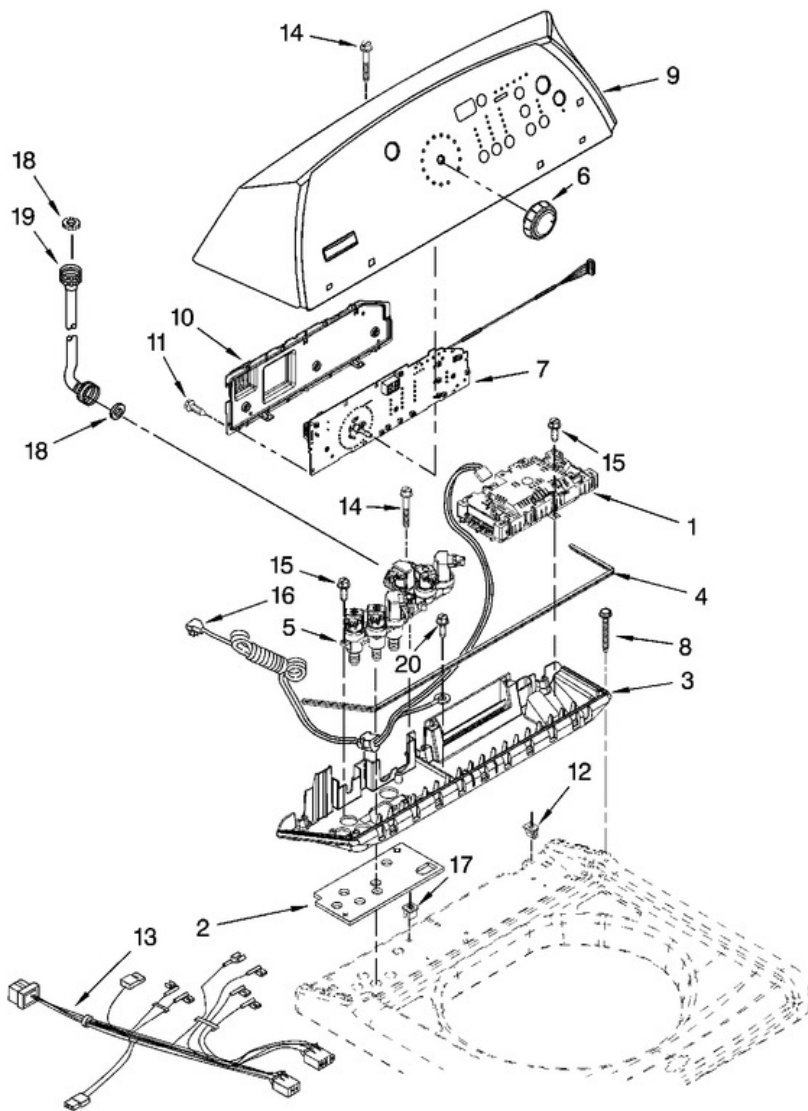

33	18849	PAD, TOP HINGE (2) (S/P)
34	343641	SCREW, 10-16 X 1/2 (2) (S/P)
35	8563941	COVER, HARNESS (S/P)
36	693995	SCREW, 8-18 X 3/8 (S/P)
37	8543784	BRACKET, DRAIN HOSE (S/P)
38	8578386	SHIELD, WIRE HARNESS (S/P)
39	8281136	SCREW, 10-16 X 3/4 (S/P)
40	8576476	SPACER, REAR (CABINET/TOP) (S/P)
41	596669	CLAMP, HOSE (S/P)
42	596669	CLAMP, HOSE (S/P)
43	3400061	SCREW, 10-16 X 9/16 (S/P)
44	90016	CLIP, HARNESS (4) (S/P)
45	3184020	WIRE, GROUND JUMPER (S/P)
46	3400076	SCREW, 10-32 X 5/8 (S/P)
47	8577896	WASHER, SUSPENSION UMBRELLA (4) (S/P)
48	8564017	CUP, SUSPENSION (4) (S/P)

Distribuidor Autorizado

SurteRápido.com

Venta de Refacciones
Electrodomesticas

MTW6700TQ0 TABLERO

MTW6700TQ0 TABLERO

1	W10051176	CONTROL UNIT ASSEMBLY (S/P)
2	W10130502	GASKET, VALVE TRAY (S/P)
3	8565304	TRAY ASSEMBLY, CONSOLE (S/P)
4	8565259	GASKET, CONSOLE/TRAY (S/P)
5	W10128457	VALVE, LOG ASSEMBLY (S/P)
6	W10110196	KNOB, CONTROL (S/P)
7	W10051173	USER INTERFACE (S/P)
8	W10004990	SCREW, 6-20 X 1.2 (S/P)
9	W10090730	CONSOLE (S/P)
10	8564265	COVER, REAR- USER INTERFACE (S/P)
11	W10003770	SCREW, 6-19 X 1/2 (3) (S/P)
12	W10022060	NUT, PUSH-IN (3) (S/P)
13	W10128687	HARNESS, UPPER (S/P)
14	8565324	SCREW, 10-16 X 1.75 (S/P)
15	8281136	SCREW, 8-18 X 3/4 (S/P)
16	3407203	CORD ASSEMBLY, POWER (S/P)
17	98460	NUT, PUSH-IN (2) (S/P)
18	3976300	WASHER, WATER INLET HOSE (1-1/16 X 5/8)(4) (S/P)
19	89503	HOSE, WATER INLET (BLUE COUPLER)
19	89503	HOSE, WATER INLET (RED COUPLER)
20	3351614	SCREW, POWER CORD GROUND (S/P)