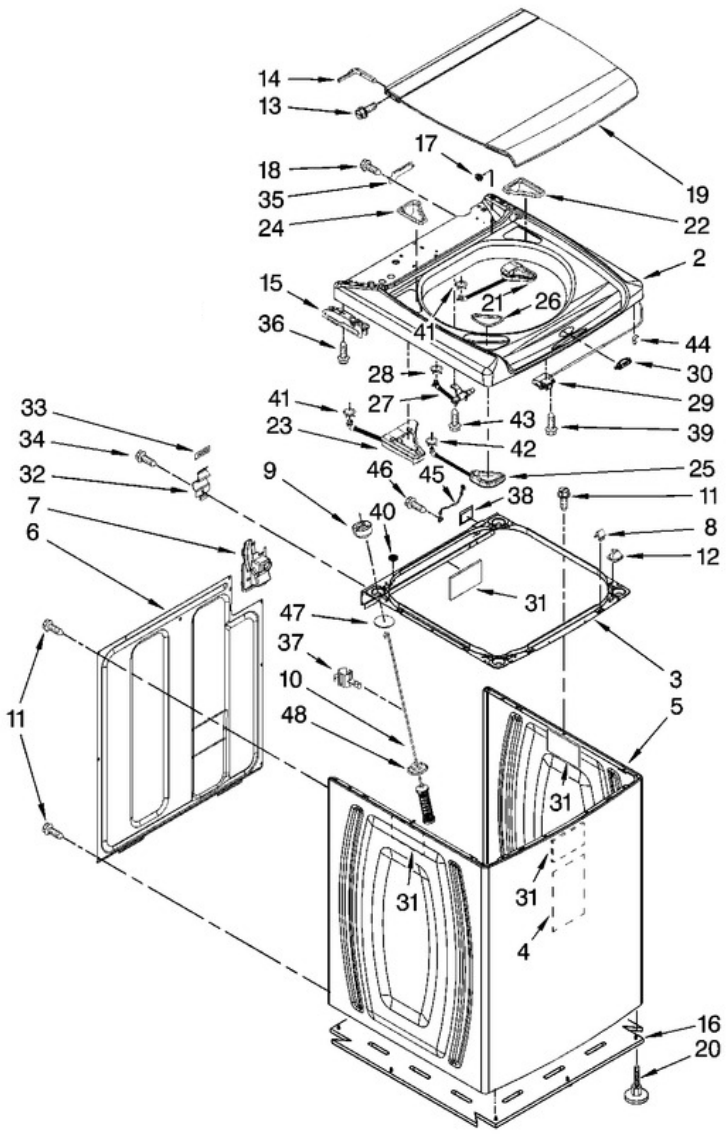

MTW6700TQ0 GABINETE