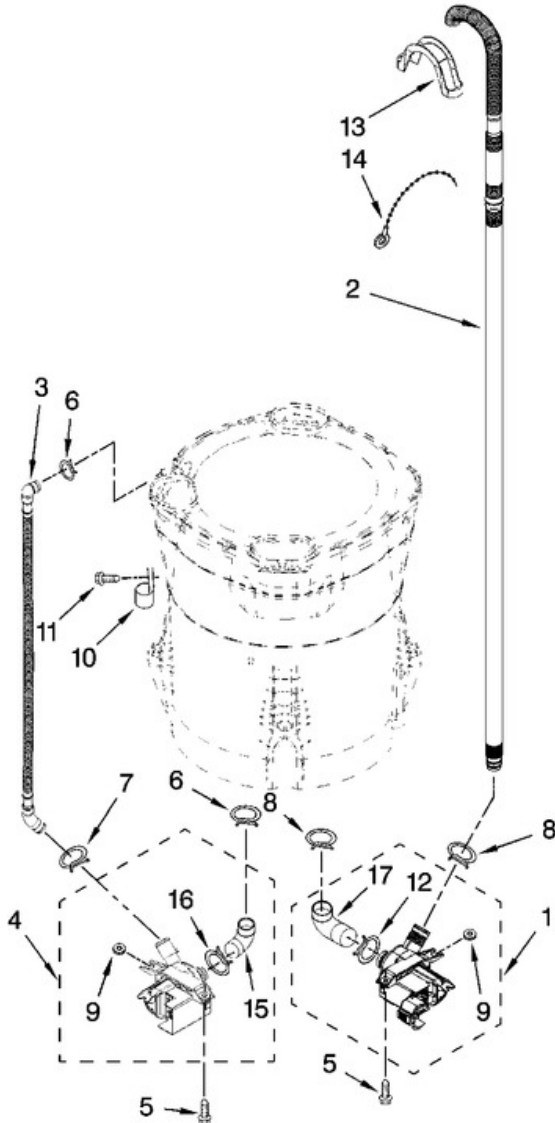

MTW6700TQ0 BOMBA