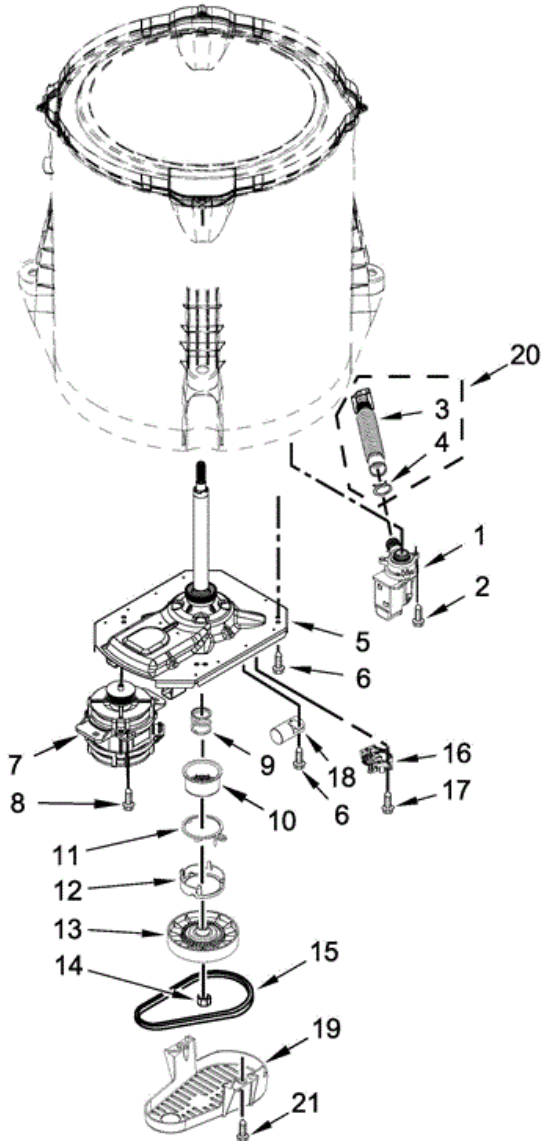

MVW18MNAWW0 TRANSMISION