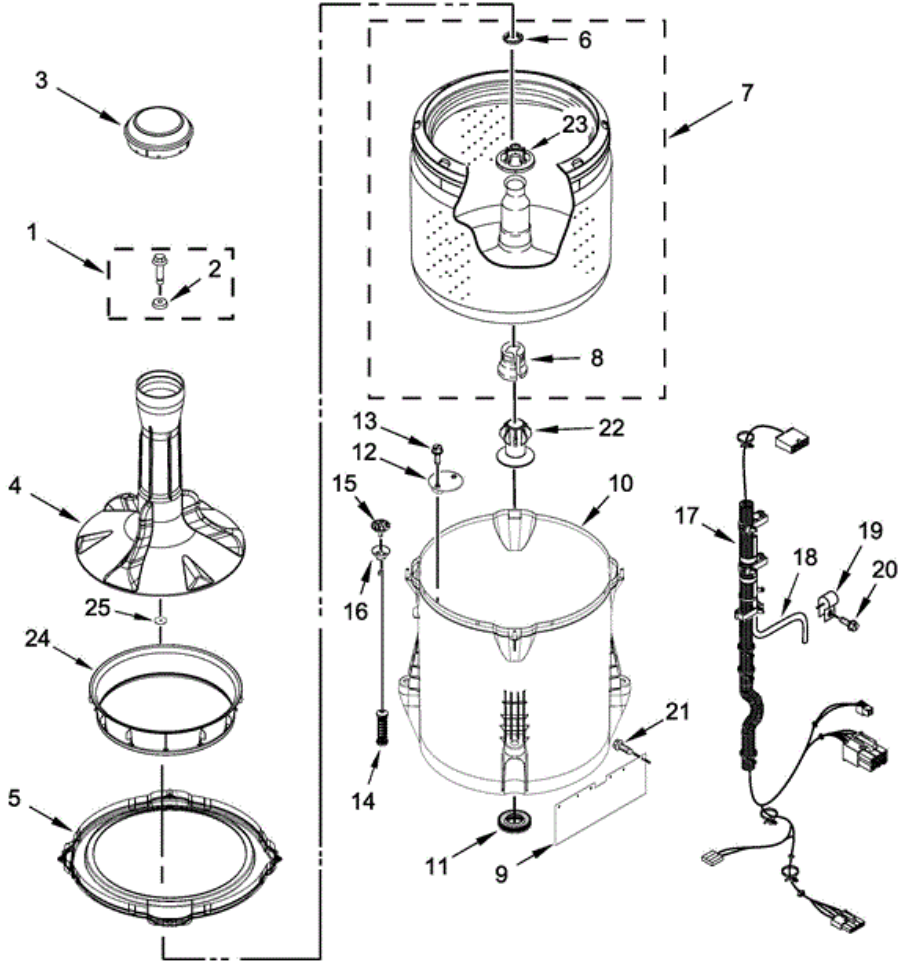

## MVW18MNAWW0 TABLERO

1	W10461095	CONSOLE
2	W10140928	CLIP, KNOB
3	W10571743	CONTROL UNIT ASSEMBLY, MACHINE & MOTOR
4	W10461159	PANEL, CONSOLE REAR COVER
5	1157158	SCREW
6	90767	SCREW
7	W10482500	CORD, POWER
8	3400076	SCREW
9	W10133504	ASSEMBLY, TIMER KNOB (GRAY)
10	W10461097	KNOB & BUMPER ASSEMBLY (GRAY)
11	W10285512	TEMPERATURE CONTROL
12	W10291184	HARNESS, UPPER E-STAR
13	W10486031	INLET ASSEMBLY, WATER
14	W10472990	HARNESS, VALVE
15	W10461117	PUSH BUTTON, START
16	W10461066	BRACKET, BACK
17	W10133515	DEFLECTOR SWITCH ASSEMBLY
18	W10461102	FASCIA
19	W10131123	NUT,
20	3390631	SCREW
21	8318396	SEAL, FOAM
22	W10480947	HARNESS, LED
23	W10348582	CLAMP, HOSE
24	W10482833	MODULE, ELECTRONIC RELEASE
25	W10461189	ASSEMBLY, HOSE
26	W10117298	CLAMP, HOSE
27	W10491734	INTERFACE, COIN SLIDE
28	W10514456	JUMPER, COIN SLIDE INTERFACE
29	W10242307	WASHER, INLET HOSE
30	W10458855	HOSE, WATER INLET (HOT)
30A	W10458856	HOSE, WATER INLET (COLD)

## MVW18MNAWW0 TINAS

1	W10003790	SCREW AND WASHER
2	3949550	WASHER
3	W10424292	CAP, AGITATOR
4	W10424311	IMPELLER
5	W10461196	RING, TUB
6	21366	NUT, SPANNER
7	W10389330	BASKET ASSEMBLY
8	W10198148	BLOCK, BASKET DRIVE
9	W10339098	SHIELD, SPLASH
10	W10238320	TUB (INCLUDES TUB SEAL)
11	W10424291	SEAL, TUB
12	W10215093	FILTER, DRAIN PUMP
13	8533928	SCREW (STAINLESS)
14	W10748950	DAMPER ASSEMBLY, TUB SUSPENSION (SET OF 4- INCLUDES SUSPENSION BALLS AND SUSPENSION BUSHINGS)
15	W10583768	BALL, SUSPENSION (SET OF 4 - INCLUDES SUSPENSION BUSHINGS)
16	W10256551	BUSHING ? UPPER SUSPENSION (SET OF 4 - INCLUDES SUSPENSION BALLS)
17	W10472988	HARNESS, LOWER (INCLUDES PRESSURE HOSE & CABLE TIE)
18	W10531633	HOSE, PRESSURE SWITCH
19	W10005430	CLAMP, CABLE
20	8533943	SCREW
21	W10429200	RETAINER, PUSH-IN
22	W10424298	COLLAR, ALIGNMENT
23	W10461124	RING, LABRYINTH (ITEM NOT INCLUDED WITH BASKET ASSEMBLY)
24	W10424289	ADAPTER, BALANCE RING
25	W10755559	RUBBER WASHER, IMPELLER