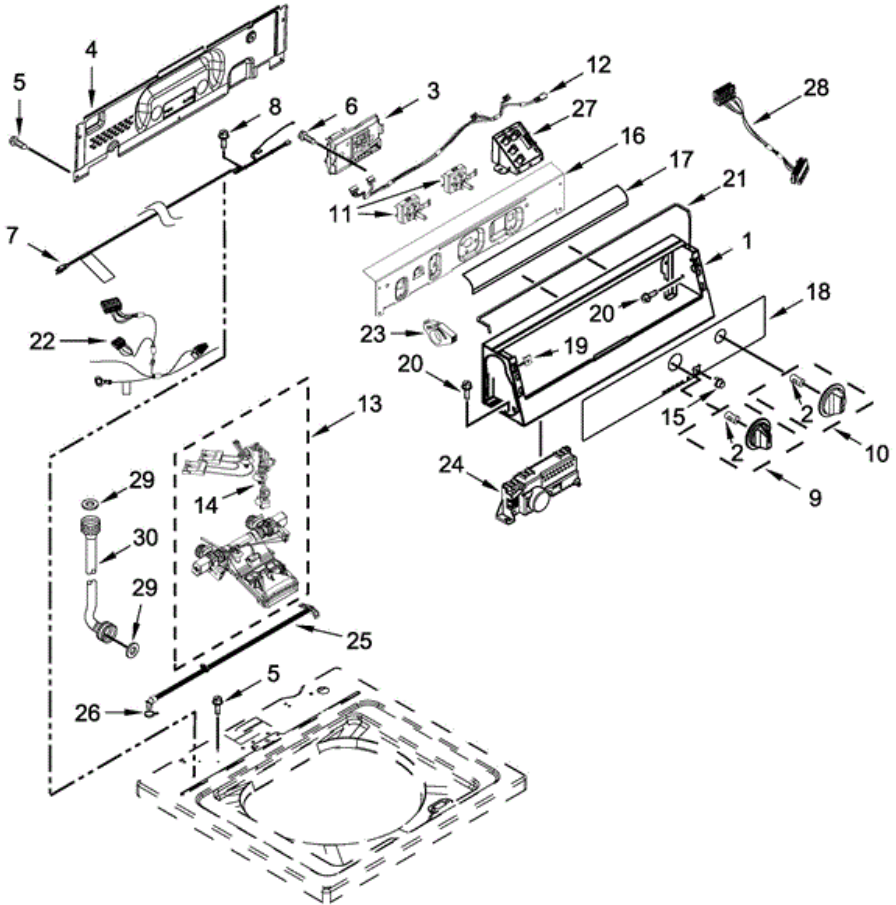

## MVW18MNAWW0 GABINETE

2	W10461167	TOP (WHITE)
3	W10461179	ASSEMBLY, LID AND BUMPER (WHITE)
4	W10525268	BUMPER, LID
5	9740848	SCREW
6	91770	HINGE, LID (LEFT)
7	W10119872	SCREW
8	W10240513	STRIKE, LID LOCK (WHITE)
9	W10273971	SCREW
10	W10515627	DISPENSER, BLEACH
11	W10392041	BEZEL, LID LOCK (WHITE)
12	21258	BEARING, LID HINGE
13	90016	CLIP, HARNESS
14	W10482836	LATCH, LID LOCK ASSEMBLY
15	W10588613	SCREW
16	W10250884	PANEL, REAR
17	W10464748	CABINET (WHITE)
18	W10215098	BRACE, CABINET TOP ? FRONT
19	W10512626	BRACE, CABINET TOP ? REAR
1A	W10531642	WIRING DIAGRAM
1B	W10554748	TECH SHEET
1C	W10761286	USE & CARE GUIDE
20	1157158	SCREW
21	W10461182	LOCK, TOP
22	W10397767	FOOT ASSEMBLY, LEVELING
23	W10461176	HINGE, TOP
24	W10142728	SCREW
25	W10461180	COVER, HARNESS
26	3400076	SCREW
27	W10221546	HOSE, OUTER DRAIN ASSEMBLY
28	W10280024	U-BEND, DRAIN HOSE
29	356138	CLAMP, HOSE
30	W10339879	TIE, CABLE
31	54583	HINGE, LID (RIGHT)

## MVW18MNAWW0 TABLERO

1	W10461095	CONSOLE
2	W10140928	CLIP, KNOB
3	W10571743	CONTROL UNIT ASSEMBLY, MACHINE & MOTOR
4	W10461159	PANEL, CONSOLE REAR COVER
5	1157158	SCREW
6	90767	SCREW
7	W10482500	CORD, POWER
8	3400076	SCREW
9	W10133504	ASSEMBLY, TIMER KNOB (GRAY)
10	W10461097	KNOB & BUMPER ASSEMBLY (GRAY)
11	W10285512	TEMPERATURE CONTROL
12	W10291184	HARNESS, UPPER E-STAR
13	W10486031	INLET ASSEMBLY, WATER
14	W10472990	HARNESS, VALVE
15	W10461117	PUSH BUTTON, START
16	W10461066	BRACKET, BACK
17	W10133515	DEFLECTOR SWITCH ASSEMBLY
18	W10461102	FASCIA
19	W10131123	NUT,
20	3390631	SCREW
21	8318396	SEAL, FOAM
22	W10480947	HARNESS, LED
23	W10348582	CLAMP, HOSE
24	W10482833	MODULE, ELECTRONIC RELEASE
25	W10461189	ASSEMBLY, HOSE
26	W10117298	CLAMP, HOSE
27	W10491734	INTERFACE, COIN SLIDE
28	W10514456	JUMPER, COIN SLIDE INTERFACE
29	W10242307	WASHER, INLET HOSE
30	W10458855	HOSE, WATER INLET (HOT)
30A	W10458856	HOSE, WATER INLET (COLD)