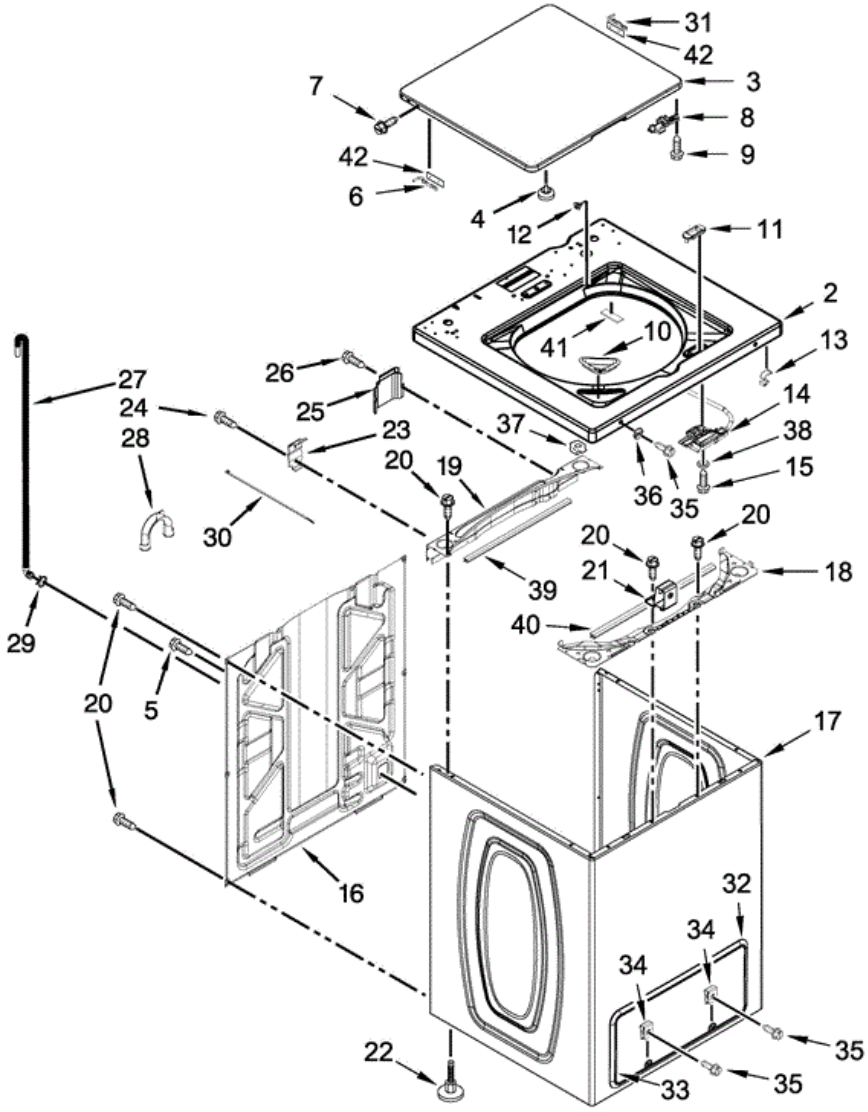

**MVW18MNAWW0 GABINETE**

## MVW18MNAWW0 GABINETE

2	W10461167	TOP (WHITE)
3	W10461179	ASSEMBLY, LID AND BUMPER (WHITE)
4	W10525268	BUMPER, LID
5	9740848	SCREW
6	91770	HINGE, LID (LEFT)
7	W10119872	SCREW
8	W10240513	STRIKE, LID LOCK (WHITE)
9	W10273971	SCREW
10	W10515627	DISPENSER, BLEACH
11	W10392041	BEZEL, LID LOCK (WHITE)
12	21258	BEARING, LID HINGE
13	90016	CLIP, HARNESS
14	W10482836	LATCH, LID LOCK ASSEMBLY
15	W10588613	SCREW
16	W10250884	PANEL, REAR
17	W10464748	CABINET (WHITE)
18	W10215098	BRACE, CABINET TOP ? FRONT
19	W10512626	BRACE, CABINET TOP ? REAR
1A	W10531642	WIRING DIAGRAM
1B	W10554748	TECH SHEET
1C	W10761286	USE & CARE GUIDE
20	1157158	SCREW
21	W10461182	LOCK, TOP
22	W10397767	FOOT ASSEMBLY, LEVELING
23	W10461176	HINGE, TOP
24	W10142728	SCREW
25	W10461180	COVER, HARNESS
26	3400076	SCREW
27	W10221546	HOSE, OUTER DRAIN ASSEMBLY
28	W10280024	U-BEND, DRAIN HOSE
29	356138	CLAMP, HOSE
30	W10339879	TIE, CABLE
31	54583	HINGE, LID (RIGHT)

## MVW18MNAWW0 TABLERO

1	W10461095	CONSOLE
2	W10140928	CLIP, KNOB
3	W10571743	CONTROL UNIT ASSEMBLY, MACHINE & MOTOR
4	W10461159	PANEL, CONSOLE REAR COVER
5	1157158	SCREW
6	90767	SCREW
7	W10482500	CORD, POWER
8	3400076	SCREW
9	W10133504	ASSEMBLY, TIMER KNOB (GRAY)
10	W10461097	KNOB & BUMPER ASSEMBLY (GRAY)
11	W10285512	TEMPERATURE CONTROL
12	W10291184	HARNESS, UPPER E-STAR
13	W10486031	INLET ASSEMBLY, WATER
14	W10472990	HARNESS, VALVE
15	W10461117	PUSH BUTTON, START
16	W10461066	BRACKET, BACK
17	W10133515	DEFLECTOR SWITCH ASSEMBLY
18	W10461102	FASCIA
19	W10131123	NUT,
20	3390631	SCREW
21	8318396	SEAL, FOAM
22	W10480947	HARNESS, LED
23	W10348582	CLAMP, HOSE
24	W10482833	MODULE, ELECTRONIC RELEASE
25	W10461189	ASSEMBLY, HOSE
26	W10117298	CLAMP, HOSE
27	W10491734	INTERFACE, COIN SLIDE
28	W10514456	JUMPER, COIN SLIDE INTERFACE
29	W10242307	WASHER, INLET HOSE
30	W10458855	HOSE, WATER INLET (HOT)
30A	W10458856	HOSE, WATER INLET (COLD)