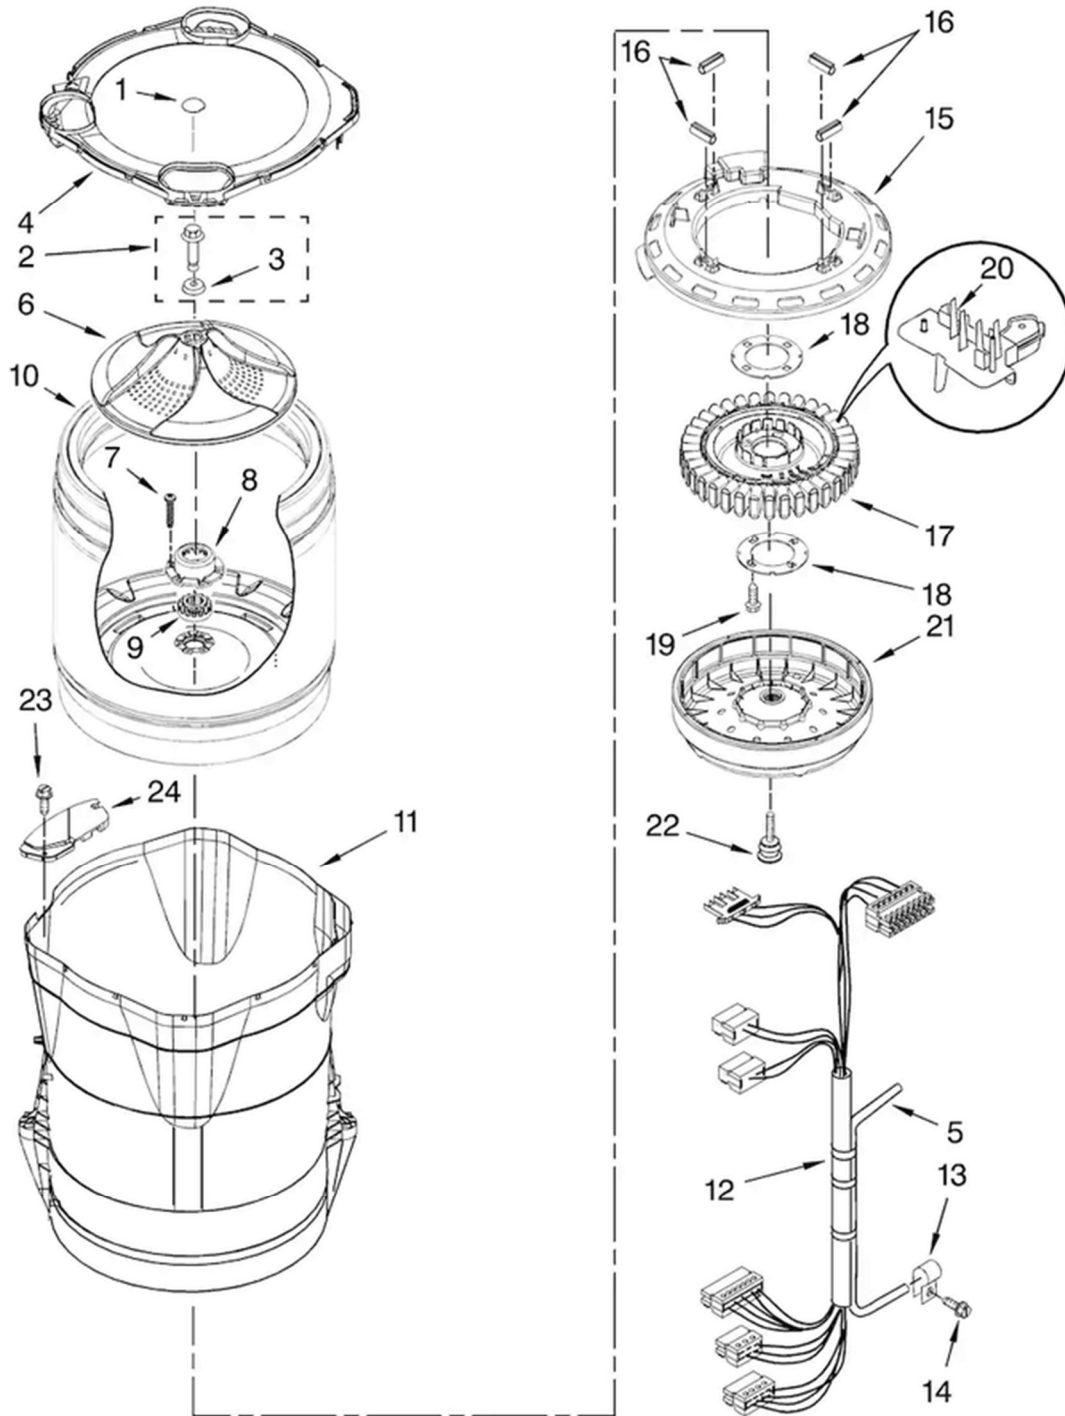

Guía	Descripción	# de parte
1	Electronic Control Board	WPW10187488
2	GASKET	W10141695
3	TRAY	W10110213
4	GASKET	W10141693
5	Water Inlet Valve with Wire Harness	W10364988
6	Knob	WPW10051126
7	Control, Electric	WPW10051111
8	Screw, 6-20 x 1.2	W10004990
9	CONSOLE	W10143425
10	COVER	W10051124
11	Console Screw	WP4449745
12	Push-In Nut	W10022060
13	HARNS-WIRE	W10128687
14	Screw, 10-16 x 1.75	8565324
15	Screw, 8-18 x 3/4	WP8281136
16	Cord Assembly, Power	WP3407203
17	NUT	98460
18	Water Inlet Hose Washer	WP16123
19	Inlet Hose - 5 FT	WP89503
19A	5-Foot Washer Fill Hose	555
20	Screw, Ground	WP3351614
21	Harness, Thermistor	3407187

Guía	Descripción	# de parte
1	Cap	WPW10149460
2	Agitator Bolt	WPW10076270
3	Washer	WPW10076260
4	Tub Ring	WPW10130807
5	Water Pressure Hose - Cut-to-Fit	WP353244
6	WASHPLATE	W11252784
7	Screw, 8-16 x 1.000	WP8533953
8	Basket Hub Kit	W10820039
9	Basket Hub Kit	W10820039
10	BASKET	W10296143
11	Outer Tub Assembly	W10193886
12	Harness, Lower (Includes Item	WPW10137697
13	Clamp, Pressure Hose Retainer	W10005430
14	Screw, 10-16 x 1/2	8533957
15	Shield, Drive Motor	WPW10137698
16	TUBE	280142
17	Motor Stator Assembly	WPW10419333
18	Stator Plate	WP8557836
19	Screw, 1/4-20 x .968	WP8534042
20	Sensor	WPW10178988
21	Rotor	280146
22	NOT AVAILABLE N/P	N/A
23	Screw, 8-18 x 3/4 (2)	WP8533928
24	Filter	WPW10222008

Guía	Descripción	# de parte
1	Drain Pump	W10536347
2	HOSE	280190
3	Re-circulation Hose	WP8543774
4	Circulation Water Pump	WPW10233462
5	Screw, 12-16 x 1-1/4 (2)	WPW10004910
6	Hose Clamp	WP285655
7	Clamp, Hose	WP8269146
8	Hose Clamp	WP285655
9	GROMMET	280155
10	Clamp, Recirc Hose Retainer	8534021
11	Dryer Screw	WPW10109200
12	Hose Clamp	WP285655
13	Retainer, Drain Hose	WP8576642
14	Zip Tie	WPW10339879
15	Hose, Recirc Pump	WP8182769
16	Hose Clamp	WP3367052
17	Hose, Drain Pump	WP8182767