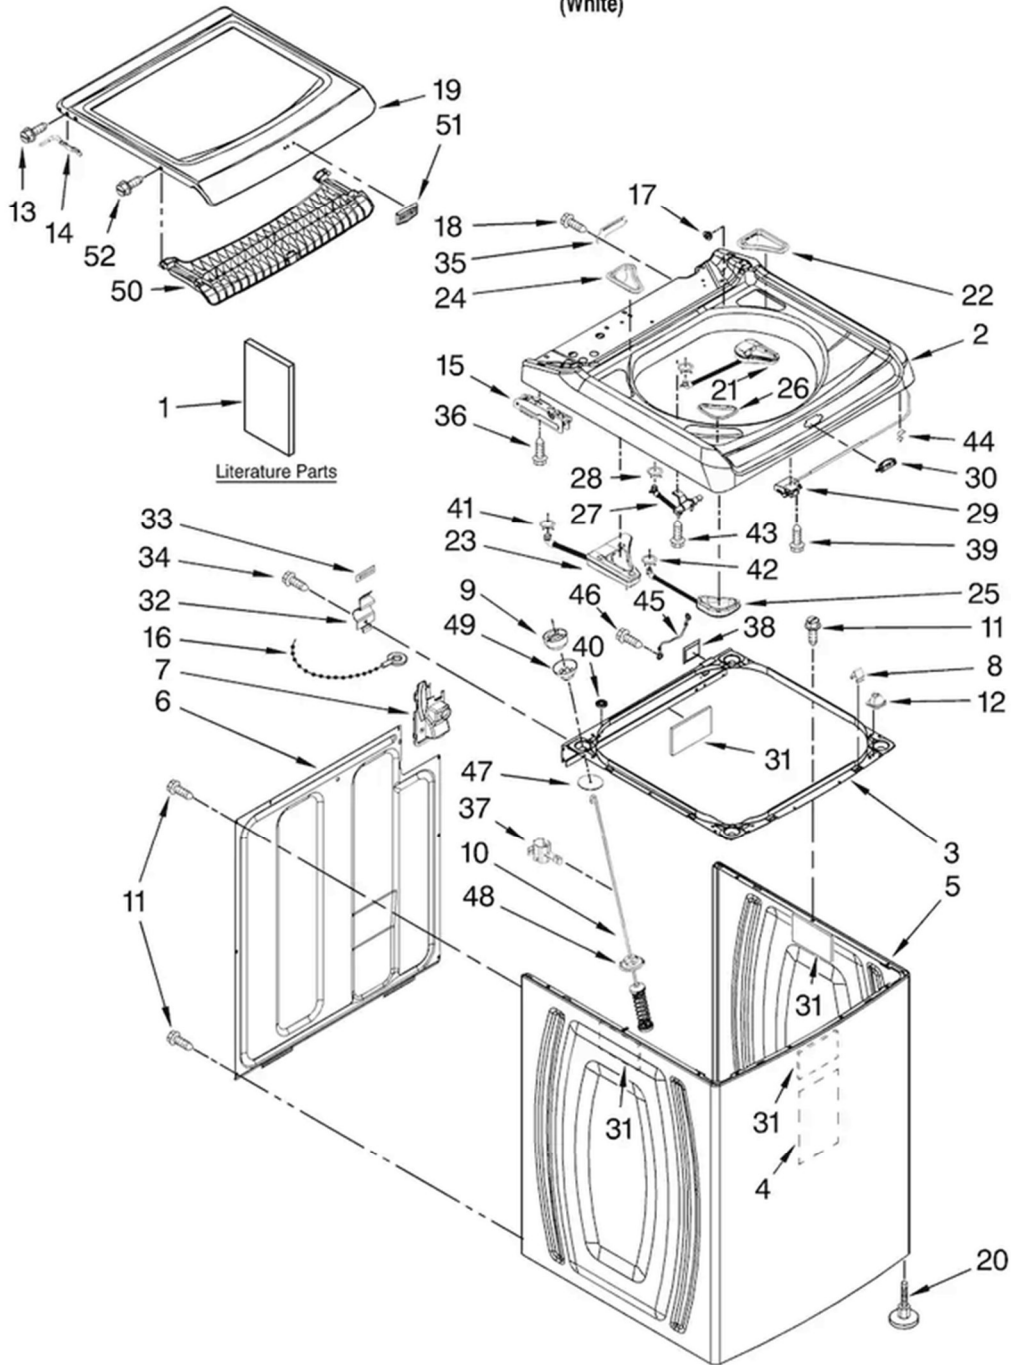

For Model: MVWB400VQ0
(White)

AUTOMATIC WASHER

Guía	Descripción	# de parte
2	Top Panel	WPW10141678
3	FRAME	W10198634
4	SOUND ABSR	W11096159
5	CABINET	W10434974
6	Panel, Rear	WP8566090
7	Retainer, Drain Hose Storage	WPW10160572
8	Top- Front Lock	WP8563785
9	Suspension Ball Kit	W10198919
10	Suspension Rod Kit - Set of 4	W10820048
11	Single Hex Head Screw	WP489069
12	Top Locator	W10042120
13	Lid Hinge Mounting Screw	WPW10119828
14	Hinge	WP8563964
15	Hinge	WPW10141680
15A	Hinge	WPW10141679
16	Wire Tie	WPW10155270
17	Bearing	WPW10119519
18	SCREW	0056545*
19	Lid	WPW10119497
20	Leveling Leg	W10739673
21	Fabric Softener Dispenser	WPW10172146
22	Bezel	WPW10136371
23	Dispenser	WPW10187307
24	Bezel	WP8563876
25	Dispenser	WPW10172154
26	Bezel	WP8563877
27	Nozzle Assembly, Fresh Water	WPW10106990
28	Hose Clamp	WP596669
29	Lid Lock Assembly	WPW10619844
30	Washer Lid Lock Bezel	WP8572019
31	Absorber, Impact	WP8564458
32	Hinge, Top	WP8564456
33	PAD	18849
34	DISCONTINUED	343641
35	Cover, Harness	8563941
36	Single Hex Head Screw	WP489069
37	Bracket, Drain Hose	8543784