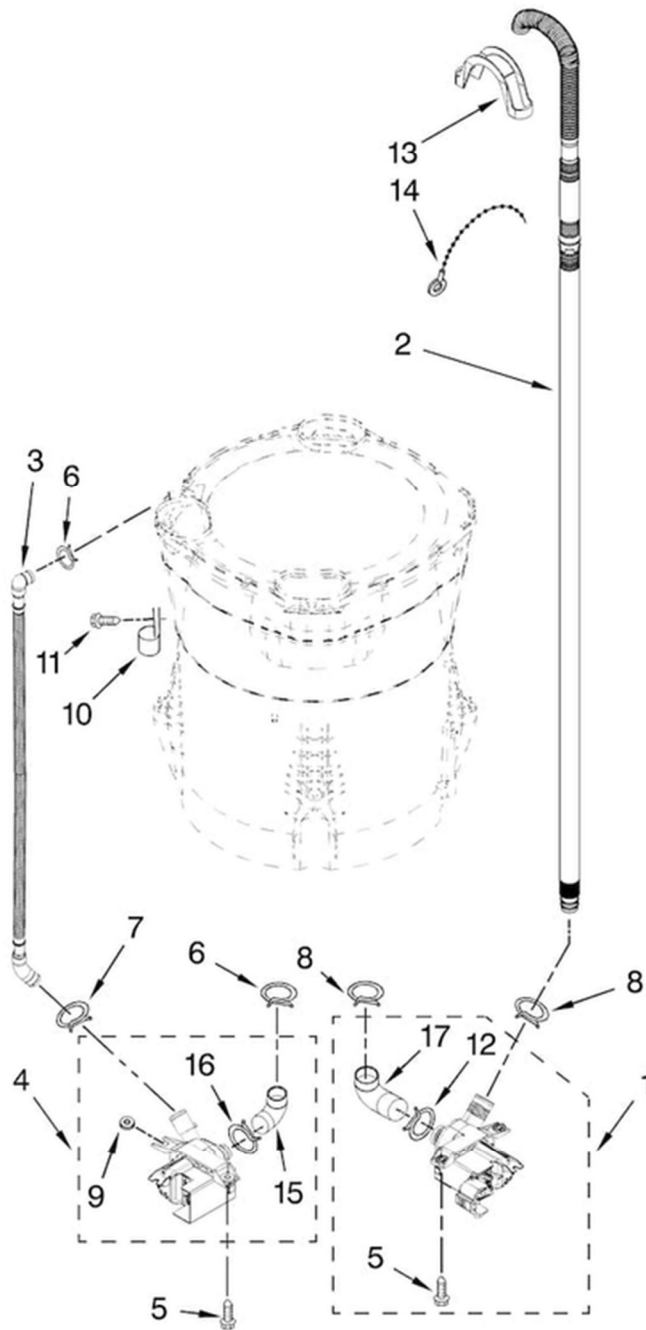

Guía	Descripción	# de parte
1	Electronic Control Board	WPW10187488
2	GASKET	W10141695
3	TRAY	W10110213
4	GASKET	W10141693
5	Water Inlet Valve with Wire Harness	W10364988
6	Knob	WPW10051126
7	Control, Electric	WPW10051111
8	Screw, 6-20 x 1.2	W10004990
9	CONSOLE	W10143425
10	COVER	W10051124
11	Console Screw	WP4449745
12	Push-In Nut	W10022060
13	HARNS-WIRE	W10128687
14	Screw, 10-16 x 1.75	8565324
15	Screw, 8-18 x 3/4	WP8281136
16	Cord Assembly, Power	WP3407203
17	NUT	98460
18	Water Inlet Hose Washer	WP16123
19	Inlet Hose - 5 FT	WP89503
19A	5-Foot Washer Fill Hose	555
20	Screw, Ground	WP3351614
21	Harness, Thermistor	3407187

Guía	Descripción	# de parte
1	Cap	WPW10149460
2	Agitator Bolt	WPW10076270
3	Washer	WPW10076260
4	Tub Ring	WPW10130807
5	Water Pressure Hose - Cut-to-Fit	WP353244
6	WASHPLATE	W11252784
7	Screw, 8-16 x 1.000	WP8533953
8	Basket Hub Kit	W10820039
9	Basket Hub Kit	W10820039
10	BASKET	W10296143
11	Outer Tub Assembly	W10193886
12	Harness, Lower (Includes Item	WPW10137697
13	Clamp, Pressure Hose Retainer	W10005430
14	Screw, 10-16 x 1/2	8533957
15	Shield, Drive Motor	WPW10137698
16	TUBE	280142
17	Motor Stator Assembly	WPW10419333
18	Stator Plate	WP8557836
19	Screw, 1/4-20 x .968	WP8534042
20	Sensor	WPW10178988
21	Rotor	280146
22	NOT AVAILABLE N/P	N/A
23	Screw, 8-18 x 3/4 (2)	WP8533928
24	Filter	WPW10222008

Guía	Descripción	# de parte
1	Drain Pump	W10536347
2	HOSE	280190
3	Re-circulation Hose	WP8543774
4	Circulation Water Pump	WPW10233462
5	Screw, 12-16 x 1-1/4 (2)	WPW10004910
6	Hose Clamp	WP285655
7	Clamp, Hose	WP8269146
8	Hose Clamp	WP285655
9	GROMMET	280155
10	Clamp, Recirc Hose Retainer	8534021
11	Dryer Screw	WPW10109200
12	Hose Clamp	WP285655
13	Retainer, Drain Hose	WP8576642
14	Zip Tie	WPW10339879
15	Hose, Recirc Pump	WP8182769
16	Hose Clamp	WP3367052
17	Hose, Drain Pump	WP8182767