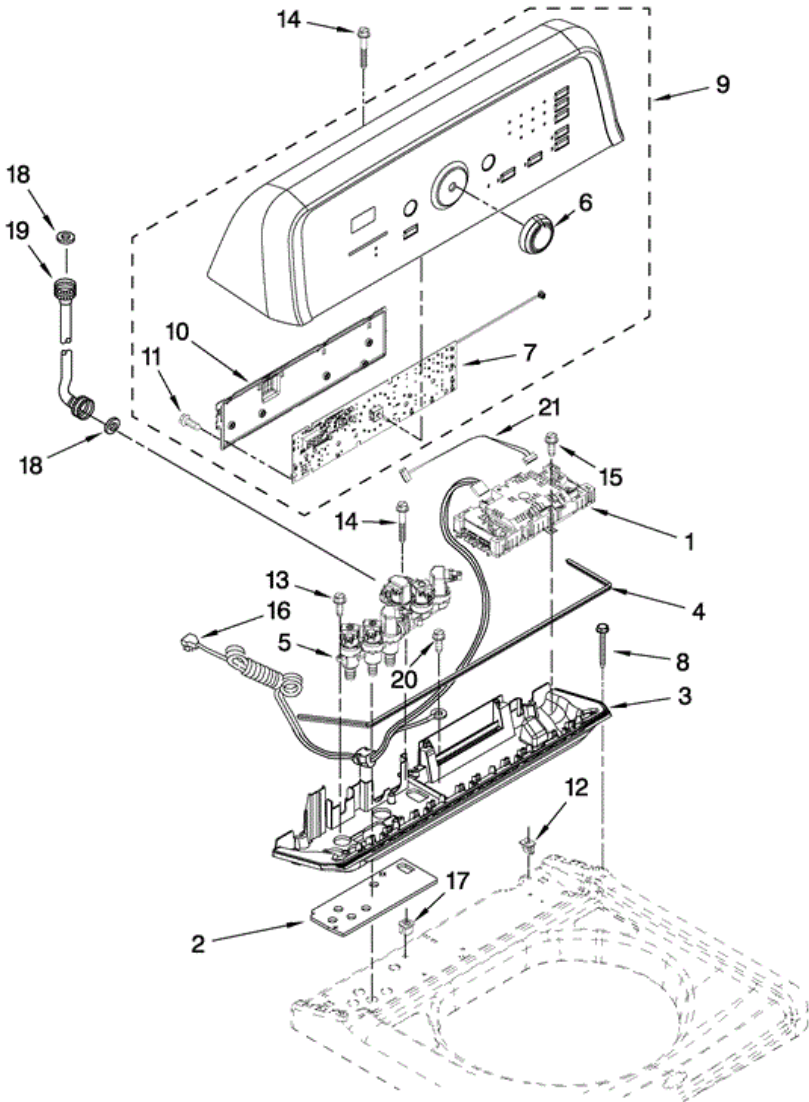

MVWB450WQ0 TABLERO

MVWB450WQ0 TABLERO

1	W10253697	CONTROL UNIT ASSEMBLY, MACHINE & MOTOR
2	W10141695	GASKET, VALVE TRAY
3	W10110213	TRAY ASSEMBLY, CONSOLE (INCLUDES ITEMS 2 & 4)
4	W10141693	GASKET, CONSOLE/TRAY
5	8577408	VALVE, LOG ASS. (INCLUDES ITEM 21) ASSEMBLY
6	W10051126	KNOB, CONTROL
7	W10260186	USER INTERFACE
8	W10004990	SCREW, 6-20 X 1.2
9	W10090757	CONSOLE
10	W10051124	COVER, REAR-USER INTERFACE
11	W10003770	SCREW, 6-19 X 1/2 (3)
12	W10022060	NUT, PUSH-IN (3)
13	W10052600	SCREW, 8-18 X 3/4
14	8565324	SCREW, 10-16 X 1.75
15	8281136	SCREW, 8-18 X 3/4
16	3407203	CORD ASSEMBLY, POWER
17	98460	NUT, PUSH-IN (2)
18	W10242307	WASHER, WATER INLET HOSE (1-1/16 X 5/8)(4)
19	8571378	HOSE, WATER INLET (HOT WATER)
19	W10194208	HOSE, WATER INLET (COLD WATER)
20	3351614	SCREW, POWER CORD GROUND
21	3407187	HARNESS, THERMISTOR