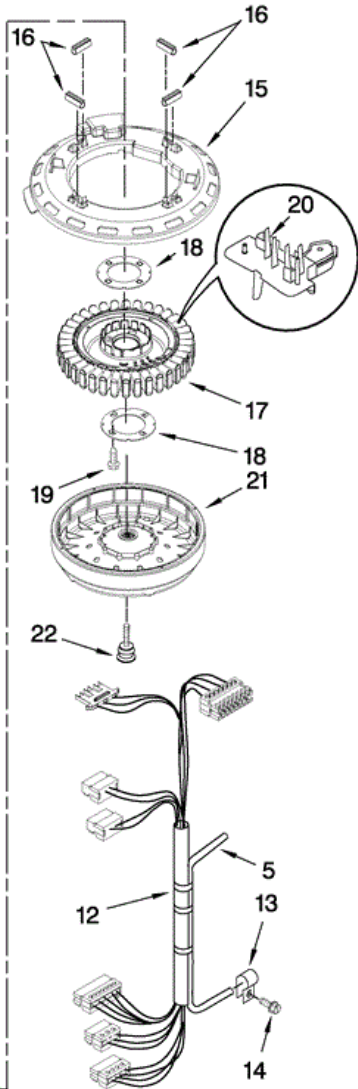

MVWB450WQ0 TABLERO

MVWB450WQ0 TABLERO

1	W10253697	CONTROL UNIT ASSEMBLY, MACHINE & MOTOR
2	W10141695	GASKET, VALVE TRAY
3	W10110213	TRAY ASSEMBLY, CONSOLE (INCLUDES ITEMS 2 & 4)
4	W10141693	GASKET, CONSOLE/TRAY
5	8577408	VALVE, LOG ASS. (INCLUDES ITEM 21) ASSEMBLY
6	W10051126	KNOB, CONTROL
7	W10260186	USER INTERFACE
8	W10004990	SCREW, 6-20 X 1.2
9	W10090757	CONSOLE
10	W10051124	COVER, REAR-USER INTERFACE
11	W10003770	SCREW, 6-19 X 1/2 (3)
12	W10022060	NUT, PUSH-IN (3)
13	W10052600	SCREW, 8-18 X 3/4
14	8565324	SCREW, 10-16 X 1.75
15	8281136	SCREW, 8-18 X 3/4
16	3407203	CORD ASSEMBLY, POWER
17	98460	NUT, PUSH-IN (2)
18	W10242307	WASHER, WATER INLET HOSE (1-1/16 X 5/8)(4)
19	8571378	HOSE, WATER INLET (HOT WATER)
19	W10194208	HOSE, WATER INLET (COLD WATER)
20	3351614	SCREW, POWER CORD GROUND
21	3407187	HARNESS, THERMISTOR

MVWB450WQ0 TINAS

MVWB450WQ0 TINAS

1	W10149460	CAP, IMPELLER
2	W10076270	SCREW & WASHER ASSEMBLY
3	W10076260	WASHER
4	W10242338	TUB RING (INCLUDES ITEM 25)
5	8572540	HOSE PRESSURE SWITCH
6	W10141017	IMPELLER (WASHPLATE)
7	8533953	SCREW, 8-16 X 1.000 (6)
8	W10118114	HUB, BASKET-DRIVE (INCLUDES ITEM 9)
9	8545953	HUB, BASKET-DRIVE (INCLUDES ITEM 8)
10	W10118182	BASKET ASSEMBLY (INCLUDES ITEMS 7, 8, & 9)
11	W10128830	TUB & DRIVE SHAFT ASSEMBLY
12	W10137697	HARNESS, LOWER (INCLUDES ITEM 5)
13	W10005430	CLAMP, PRESSURE HOSE RETAINER
14	8533957	SCREW, 10-16 X 1/2 (2)
15	W10137698	SHIELD, DRIVE MOTOR (INCLUDES ITEM 16)
16	8565172	TUBE, BUFFER (SET OF 4)
17	8565170	STATOR, MOTOR (INCLUDES ITEM 18)
18	8557836	PLATE, STATOR (SET OF 2)
19	8534042	SCREW, 1/4-20 X .968 (4)
20	W10137685	RPS ASSEMBLY
21	8565177	ROTOR, MAIN DRIVE MOTOR (INCLUDES ITEM 22)
23	8533928	SCREW, 8-18 X 3/4 (2)
24	W10222008	FILTER, DUAL PUMP HOOD
25	W10205824	ABSORBER, IMPACT (4)