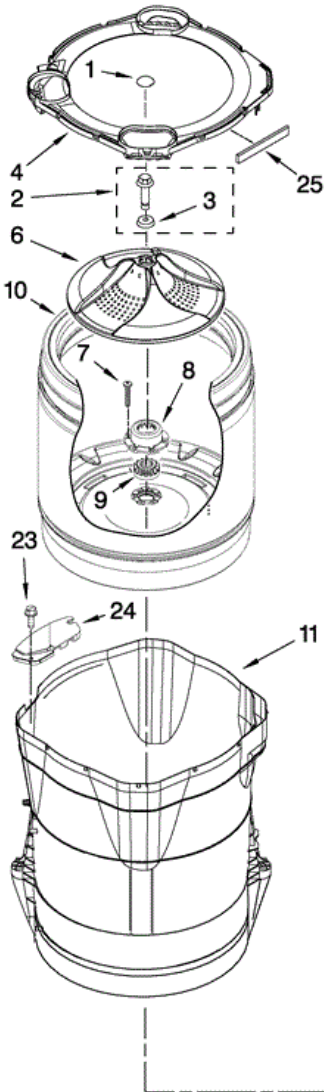

MVWB450WQ0 TABLERO

MVWB450WQ0 TABLERO

1	W10253697	CONTROL UNIT ASSEMBLY, MACHINE & MOTOR
2	W10141695	GASKET, VALVE TRAY
3	W10110213	TRAY ASSEMBLY, CONSOLE (INCLUDES ITEMS 2 & 4)
4	W10141693	GASKET, CONSOLE/TRAY
5	8577408	VALVE, LOG ASS. (INCLUDES ITEM 21) ASSEMBLY
6	W10051126	KNOB, CONTROL
7	W10260186	USER INTERFACE
8	W10004990	SCREW, 6-20 X 1.2
9	W10090757	CONSOLE
10	W10051124	COVER, REAR-USER INTERFACE
11	W10003770	SCREW, 6-19 X 1/2 (3)
12	W10022060	NUT, PUSH-IN (3)
13	W10052600	SCREW, 8-18 X 3/4
14	8565324	SCREW, 10-16 X 1.75
15	8281136	SCREW, 8-18 X 3/4
16	3407203	CORD ASSEMBLY, POWER
17	98460	NUT, PUSH-IN (2)
18	W10242307	WASHER, WATER INLET HOSE (1-1/16 X 5/8)(4)
19	8571378	HOSE, WATER INLET (HOT WATER)
19	W10194208	HOSE, WATER INLET (COLD WATER)
20	3351614	SCREW, POWER CORD GROUND
21	3407187	HARNESS, THERMISTOR

MVWB450WQ0 TINAS

MVWB450WQ0 TINAS

1	W10149460	CAP, IMPELLER
2	W10076270	SCREW & WASHER ASSEMBLY
3	W10076260	WASHER
4	W10242338	TUB RING (INCLUDES ITEM 25)
5	8572540	HOSE PRESSURE SWITCH
6	W10141017	IMPELLER (WASHPLATE)
7	8533953	SCREW, 8-16 X 1.000 (6)
8	W10118114	HUB, BASKET-DRIVE (INCLUDES ITEM 9)
9	8545953	HUB, BASKET-DRIVE (INCLUDES ITEM 8)
10	W10118182	BASKET ASSEMBLY (INCLUDES ITEMS 7, 8, & 9)
11	W10128830	TUB & DRIVE SHAFT ASSEMBLY
12	W10137697	HARNESS, LOWER (INCLUDES ITEM 5)
13	W10005430	CLAMP, PRESSURE HOSE RETAINER
14	8533957	SCREW, 10-16 X 1/2 (2)
15	W10137698	SHIELD, DRIVE MOTOR (INCLUDES ITEM 16)
16	8565172	TUBE, BUFFER (SET OF 4)
17	8565170	STATOR, MOTOR (INCLUDES ITEM 18)
18	8557836	PLATE, STATOR (SET OF 2)
19	8534042	SCREW, 1/4-20 X .968 (4)
20	W10137685	RPS ASSEMBLY
21	8565177	ROTOR, MAIN DRIVE MOTOR (INCLUDES ITEM 22)
23	8533928	SCREW, 8-18 X 3/4 (2)
24	W10222008	FILTER, DUAL PUMP HOOD
25	W10205824	ABSORBER, IMPACT (4)