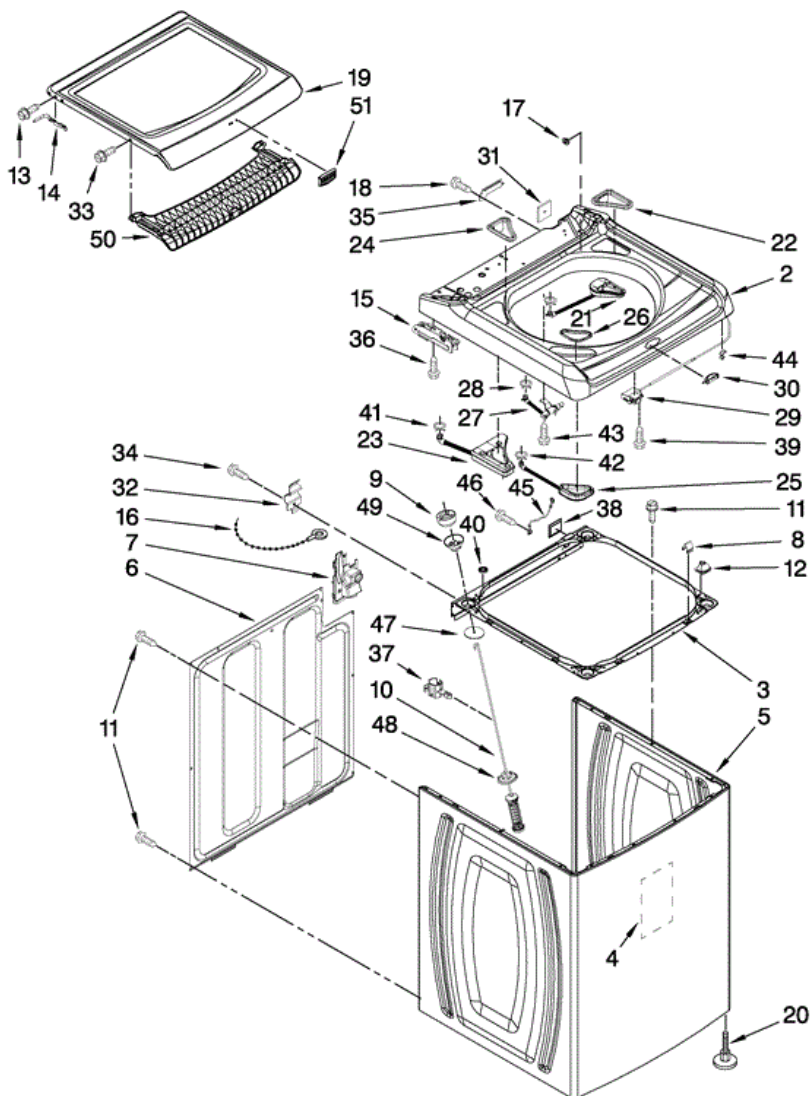

Distribuidor Autorizado

SurteRápido.com

Venta de Refacciones
Electrodomesticas

MVWB450WQ0 GABINETE