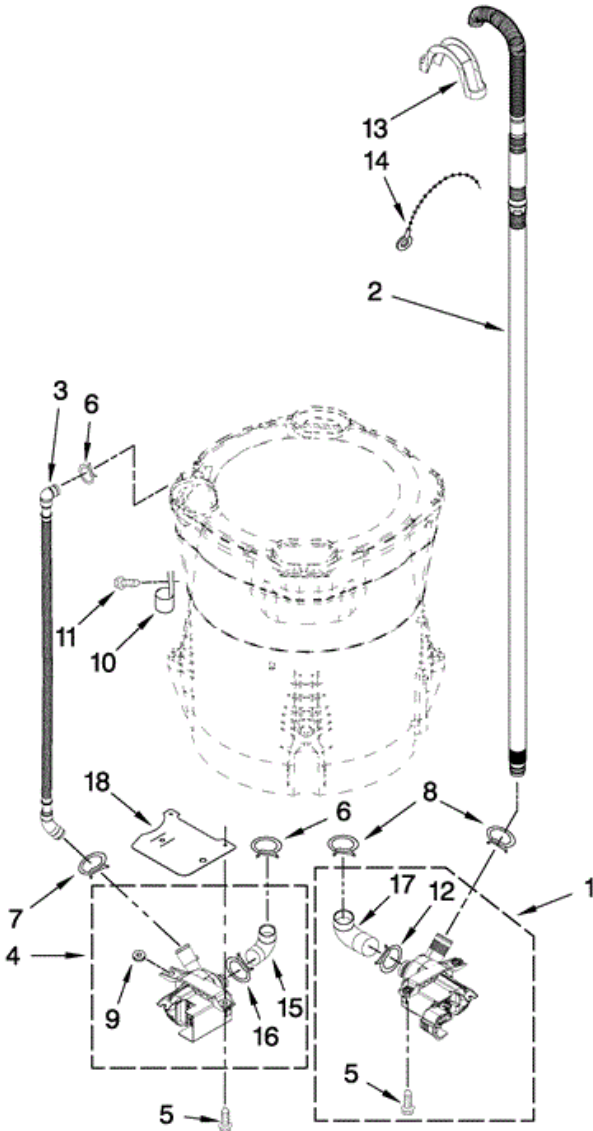

MVWB450WQ0 BOMBA