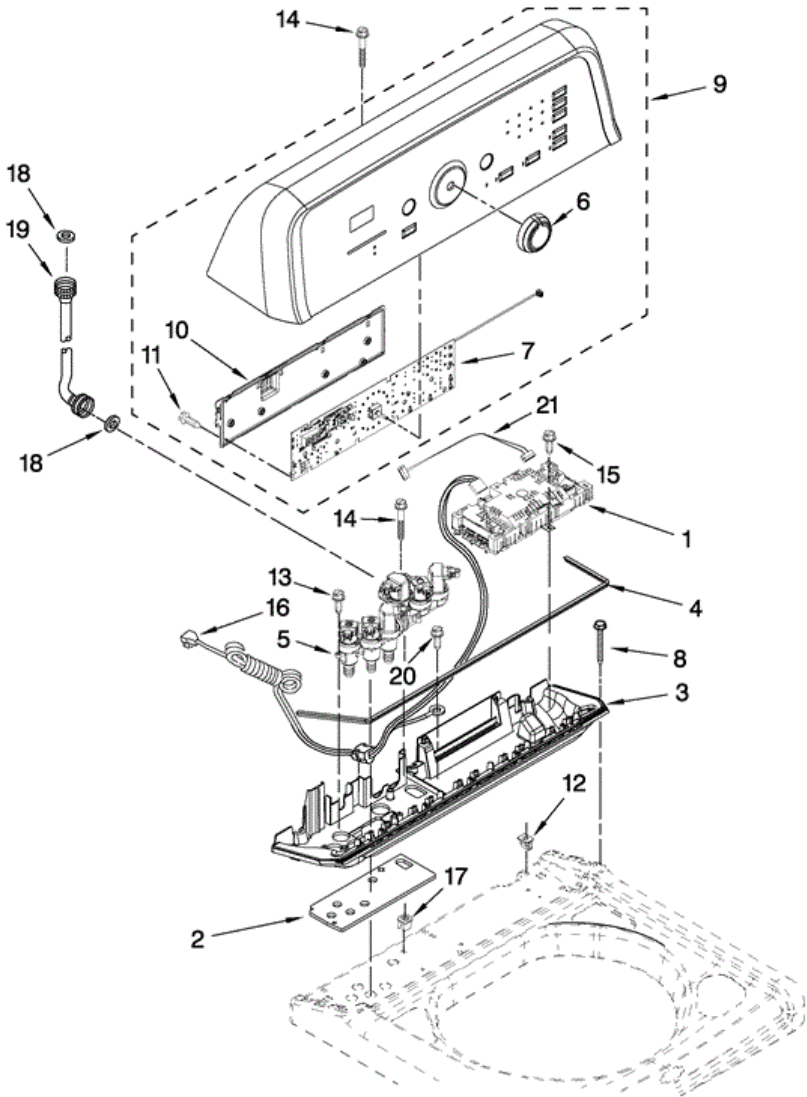

## MVWB850WL0 TABLERO

1	W10253695	CONTROL UNIT ASSEMBLY, MACHINE & MOTOR
2	W10141695	GASKET, VALVE TRAY
3	W10110213	TRAY ASSEMBLY, CONSOLE (INCL. 2 & 4) (WHITE)
3	W10110304	TRAY ASSEMBLY, CONSOLE (INCL. 2 & 4) (BLACK)
3	W10110846	TRAY ASSEMBLY, CONSOLE (INCL. 2 & 4) (GREY)
4	W10141693	GASKET, CONSOLE/TRAY
5	W10188360	VALVE, LOG ASSEMBLY (INCLUDES ITEM 21)
6	W10051126	KNOB, CONTROL
7	W10260184	USER INTERFACE
8	W10004990	SCREW, 6-20 X 1.2
9	W10090755	CONSOLE (WHITE)
9	W10090760	CONSOLE (RED)
9	W10090761	CONSOLE (MERCURY SILVER)
9	W10090762	CONSOLE (BLACK)
10	W10051124	COVER, REAR-USER INTERFACE
11	W10003770	SCREW, 6-19 X 1/2 (3)
12	W10022060	NUT, PUSH-IN (3)
13	W10052600	SCREW, 8-18 X 3/4
14	8565324	SCREW, 10-16 X 1.75
15	8281136	SCREW, 8-18 X 3/4
16	W10051098	CORD ASSEMBLY, POWER
17	98460	NUT, PUSH-IN (2)
18	W10242307	WASHER, WATER INLET HOSE (1-1/16 X 5/8)(4)
19	8571378	HOSE, WATER INLET (HOT WATER)
19	W10194208	HOSE, WATER INLET (COLD WATER)
20	3351614	SCREW, POWER CORD GROUND
21	3407187	HARNESS, THERMISTOR