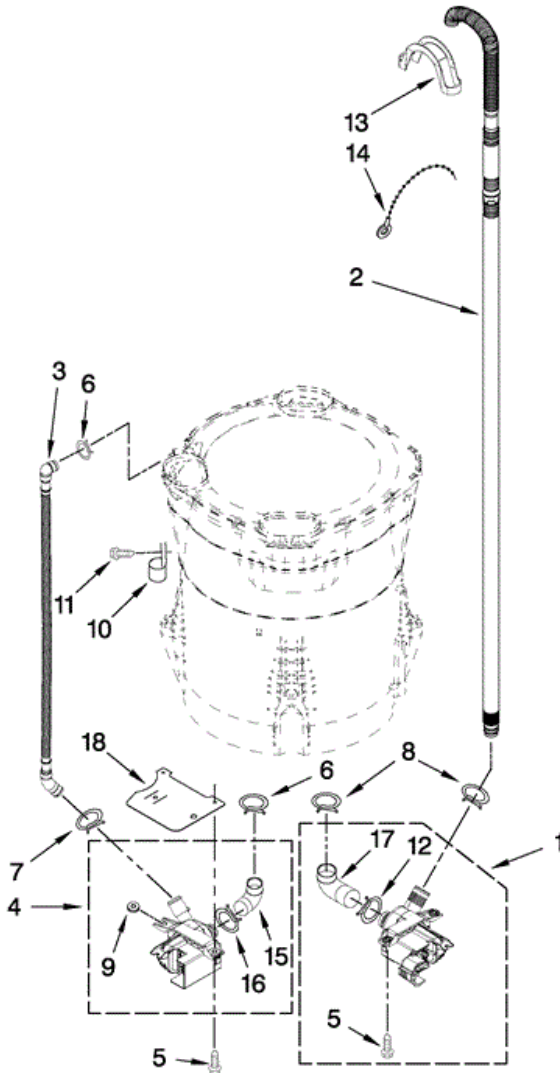

MVWB850WL0 BOMBA