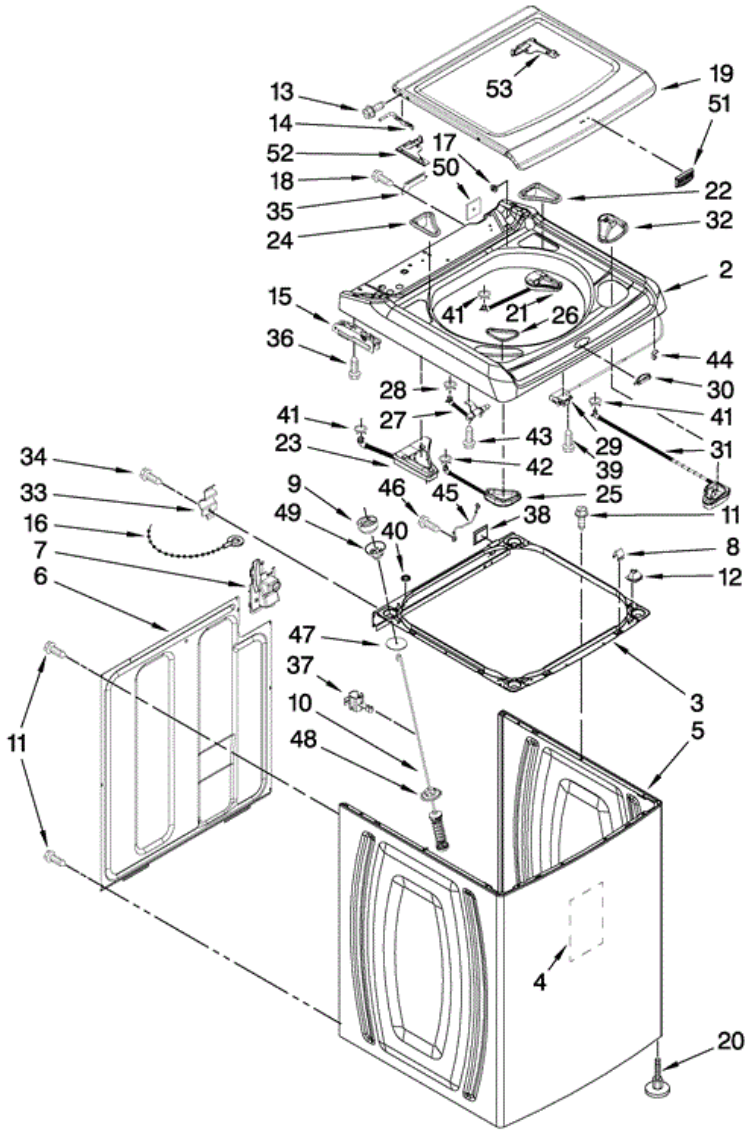

MVWB850WL0 GABINETE