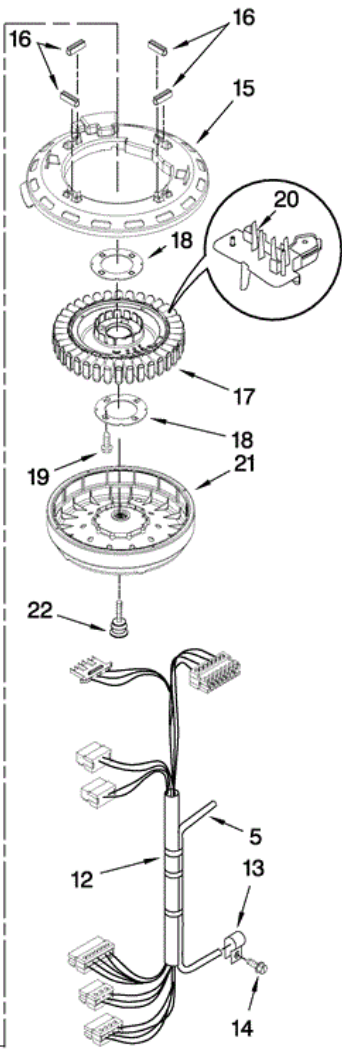

MVWB850WL0 TINAS