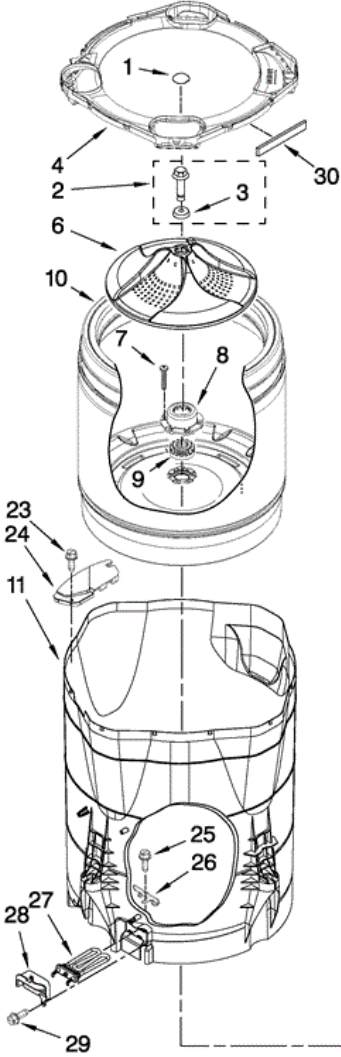

MVWB850WL0 TINAS